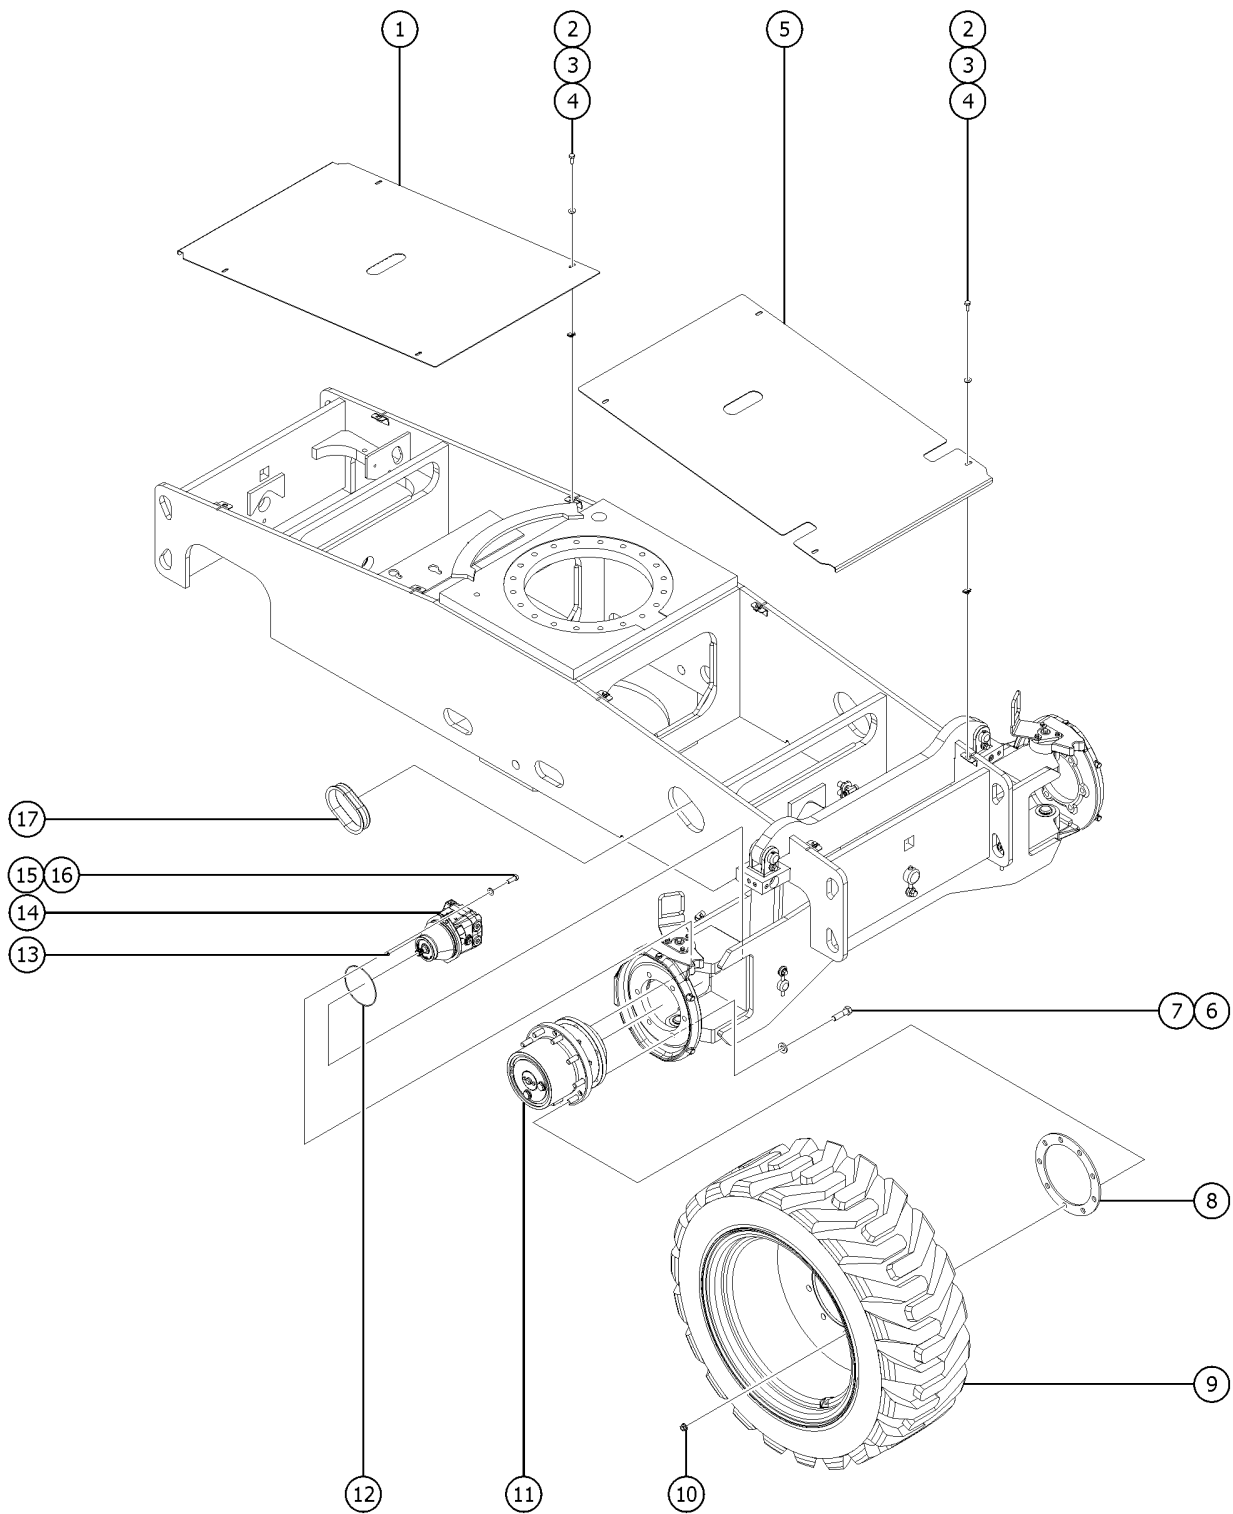

Item	Part No.	Description	Qty.
1	824127GT	PIN,CLEVIS,1.0X2.41,SAE,ZAG	6
2	824129GT	RUE RING,1.0,ZAG	6
3	89065GT	CYLINDER,STEER***	2
3-	89066GT	SEAL KIT,STEER CYL (89065)	
4	25817GT	BEARING,1.00IDX1.25ODX1.00L	6
5	824079GT	SCREW,HHF,1/4-20X1,8,ZAG	12
6	1270585GT	WELDMENT, FRONT AXLE HOSE HANGER	2
7	1263699GT	SCREW,HHC,3/8-16X.5,8,ZAG	4
8	237568GT	WELDMENT, PIN, 1.5INX3.2IN LG	2
9	122316GT	BEARING,FL 1.5ID X 1.75OF X1.7	2
10	825796GT	SNAP RING,EXTERNAL,1.50,ZAG	2
11	1251565GT	WASHER,SHIM,1.56X2.5X0.061,ZAG	2
12	1257050GT	ASSEMBLY, YOKE, RH, Z-45 4WD	1
		Includes item 4	
13	146264GT	BEARING, 1.5IDX1.75ODX2.00L	2
14	45074GT	WASHER,THRUST,1.5 X 3.5 X .187	2
15	237569GT	WELDMENT, PIN, 1.5INX3.2IN LG	2
16	1269443GT	WELDMENT, TIE ROD	1
		(4WD)	
16B	1287644GT	WELDMENT, TIE ROD, TRAX	1
		(Trax)	
17	1257049GT	ASSEMBLY, YOKE, LH, Z-45 4WD	
		Includes item 4	
18	1295961GT	ASSY, FRONT AXLE W/BEARINGS, OSC	1
		(refer to 201.1); includes bearings	

203.1 4WD Steer Axle - Wheels and Hubs