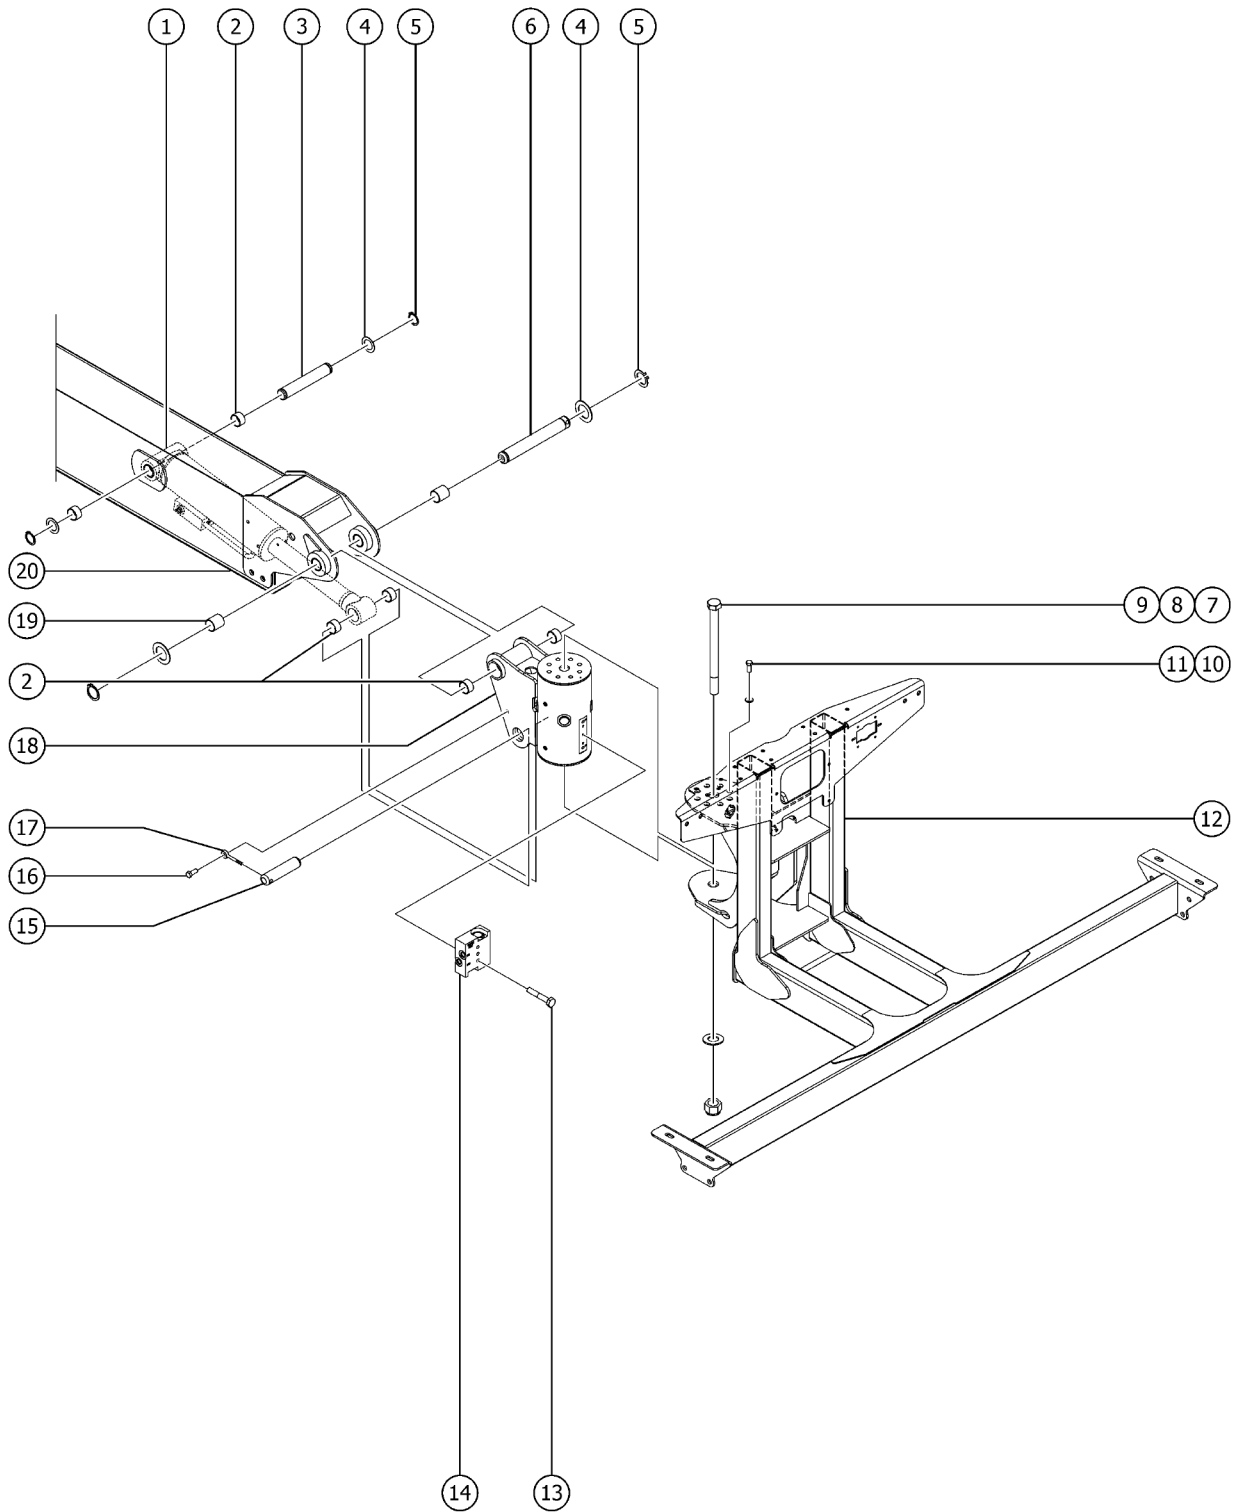

505.1 Platform Rotator, S-40 XC

Item	Part No.	Description	Qty.
A	61283GT	SLEAVING,PARKER TEK,2.00"	1
1	1289425GT	ASSEMBLY, CYLINDER, PLATFORM LEVEL	1
1-	1273589GT	CYLINDER, PLATFORM LEVEL	1
2	18396GT	BEARING,1.5IDX1.75ODX1.0L	6
3	1279567GT	PIN, 1.50DIA X 8.50LG, 2RING	1
4	1251565GT	WASHER,SHIM,1.56X2.5X0.061,ZAG	4
5	825796GT	SNAP RING,EXTERNAL,1.50,ZAG	4
6	1278885GT	PIN, 1.5 X 9.5 LG, 2 GROOVES	1
7	824075GT	SCREW,HHC,1-8X12.75,5,ZAG	1
8	824116GT	WASHER,FLAT,1.0,F436,HRD,ZAG	1
9	1283024GT	NUT,NYLOCK,1-8,8,ZAG	1
10	1256843GT	SCREW,HHC,1/2-13X1.25,8,ZAG	8
11	825353GT	WASHER,FLAT,1/2,SAE,HRD,ZAG	8
12	1273734GT	WELDMENT, PLATFORM SUPPORT, 15 (refer to 601.1)	1
13	824081GT	SCREW,HHF,1/4-20X1.5,8,ZAG	3
14	1270810GT	MANIFOLD, ROTATOR, CB	1
15	108855GT	PIN,1.50DIA X 5.25LG,1HOLE	1
16	824067GT	SCREW, HHC, 3/8-16 X 1, 8, ZAG	1
17	825019GT	ROD END,.375X3.69,ZAG	1
18	1275169GT	ROTATOR,PLATFORM,15K,NON-JIB	1
18-	226542GT	SEAL KIT, 15K ROTATOR	
18-	88516GT	SCREW,BLEEDER,M5X0.8	
19	1288971GT	BEARING,1.50IDX1.75ODX2.075L	2
20	1279603GT	ASSEMBLY, BOOM #2 WITH BEARINGS, S40/45XC (refer to 502.1)	1