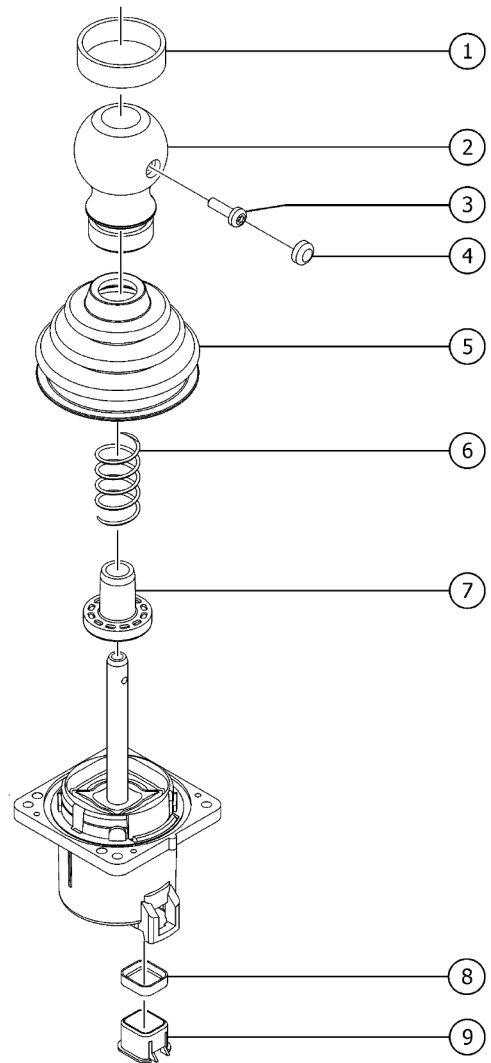

603.1 Joysticks

603.1 Joysticks

Item	Part No.	Description	Qty.
A	1275259GT	JOYSTICK, ISOLATED, 2 AXIS ROCKER OEM joystick (calibration required after replacement) includes gasket part 1269497 and shoulder washer part 1269498 (refer to 602.1)	1
B	1275248GT	JOYSTICK, ISOLATED, 2 AXIS OEM joystick (calibration required after replacement) includes gasket part 1269497 and shoulder washer part 1269498 (refer to 602.1)	1
C	1275258GT	JOYSTICK, ISOLATED, 1 AXIS ROCKER OEM joystick (calibration required after replacement) includes gasket part 1269497 and shoulder washer part 1269498 (refer to 602.1)	1
D	83098GT	TERM,AMP MTE,SOC,22-26 GA BULK	
1	1271713GT	SHRINK TUBE,BLU,3:1,40MM	2
2	62392GT	KNOB,JOYSTICK, 62390/62391	1
3	T112626GT	SCREW, PHM, #6-32 X .625 ZINC	1
4	1269499GT	PLUG, JOYSTICK HANDLE	2
5	139598GT	BOOT,JOYSTICK	1
6		SPRING,JOYSTK CENTR,62390/91 (no longer available from supplier)	
7	119915GT	COLLAR,JOYSTICK,CENTER	1
8	128000GT	SEAL, CONNECTOR (DT JOYSTICKS)	1
9	128001GT	SLEEVE,CONNECTOR,DT JOYSTICKS	1
10	75449GT	KNOB,ROCKER JOYSTICK 75565	1
11	75448GT	SUPPORT,SENSOR,JOYSTICK	1
12	75447GT	SWITCH SHIELD,ROCK JOYSTK75565	1
13	75446GT	SPRING,SWITCH CENTERING,75565	1
14	75445GT	ROCKER ASSY.,MAGNETIC 75565	1
15	75444GT	ROCKER,RETAINER, 75565	1
16	75443GT	BOOT, ROCKER JOYSTICK 75565	1