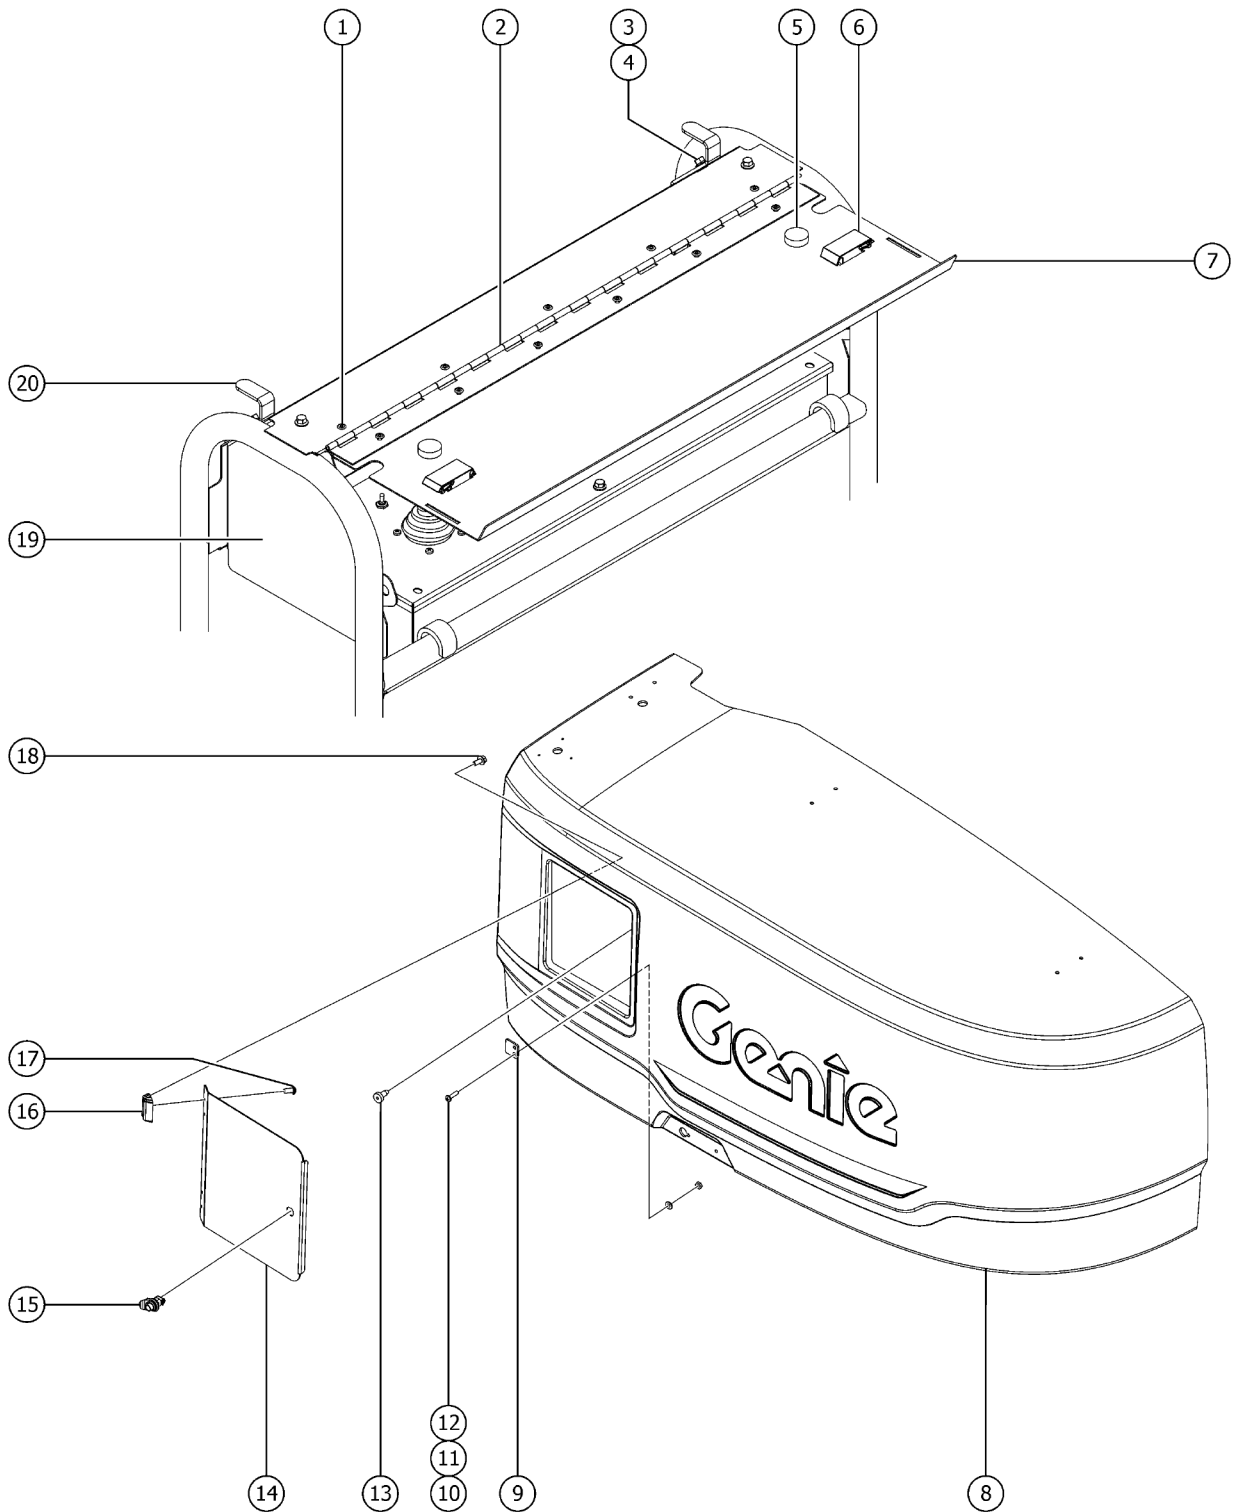

803.1 Ground and Platform Control Box Covers Options

803.1 Ground and Platform Control Box Covers Options

Item	Part No.	Description	Qty.
A	102854GT	OPTION,PLATFORM CONTROL COVER ..... includes items 1-7, 19 and 20	
1	54486GT	RIVET,ALUM,ALUM,3/16BUTTONHEAD	11
2	111526GT	HINGE,PLAT CONTROL BOX COVER	1
3	824078GT	SCREW,HHF,1/4-20X.75,8,ZAG	8
4	824027GT	NUT,TL FLG,1/4-20,G,ZAG	8
5	43392GT	BUMPER,BATTERY BOX & RAILS	2
6	30468GT	LATCH,SLIDE, FLUSH MOUNT STYLE	2
7	102785GT	CONTROL BOX COVER,LID	1
8		REF. COVER, TANK-SIDE, S40/45XC ..... (refer to 308.1)	
9	823748GT	LATCH STRIKER	1
10	824215GT	SCREW,PHPM,10-32X.75,ZAG	2
11	1253185GT	WASHER,FLAT,#10,USS,ZAG	2
12	1256804GT	NUT,10-32,ZAG	2
13	34619GT	BUMPER,RUBBER***	2
14	823747GT	FORMING, CONTROL COVER ..... decals not included, refer to Section 100	1
15	1259583GT	LATCH, PUSH BUTTON	1
16	1259584GT	HINGE, CONSTANT TORQUE	2
17	229845GT	SCREW,BHSCS,M5X10,SS	4
18	218457GT	SCREW,HHF,M5X12,DIN6921,10.9,Z	4
19	88607GT	COVER,CONTROL BOX LEFT SIDE ..... shown	1
19B	88606GT	COVER,CONTROL BOX RIGHT SIDE**	1
20	102786GT	FORMING,LATCH,CTRL BOX LID PTD	2