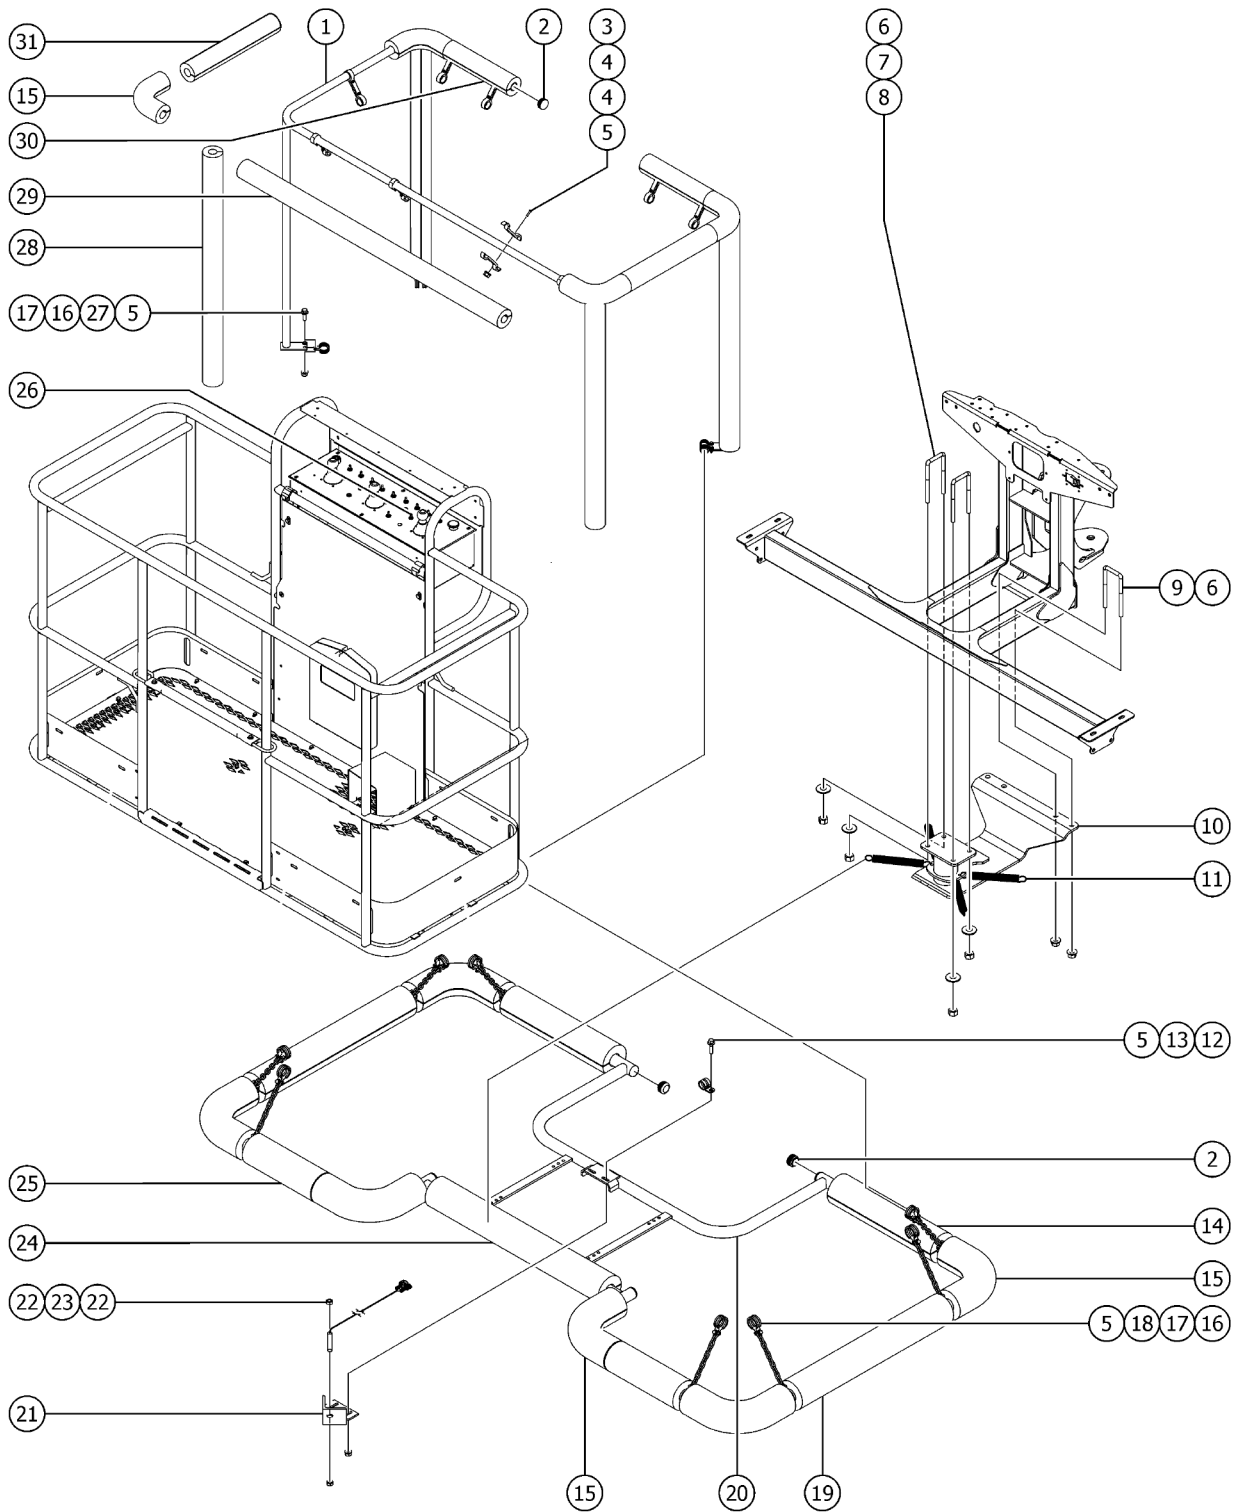

818.1 Aircraft Protection Package

818.1 Aircraft Protection Package

<i>Item</i>	<i>Part No.</i>	<i>Description</i>	<i>Qty.</i>
27	81802GT	PLATE, AIRCRAFT PROTECTION OPT	4
28	1259329GT	PADDING, FOAM, 46.5"	4
29	75617-6275GT	PADDING,FOAM 3.5"OD X 1.50"ID	1
30	1278629GT	PADDING,FOAM, 10.0"	2
31	75617-2075GT	PADDING,FOAM 3.5"OD X 1.50"ID	2