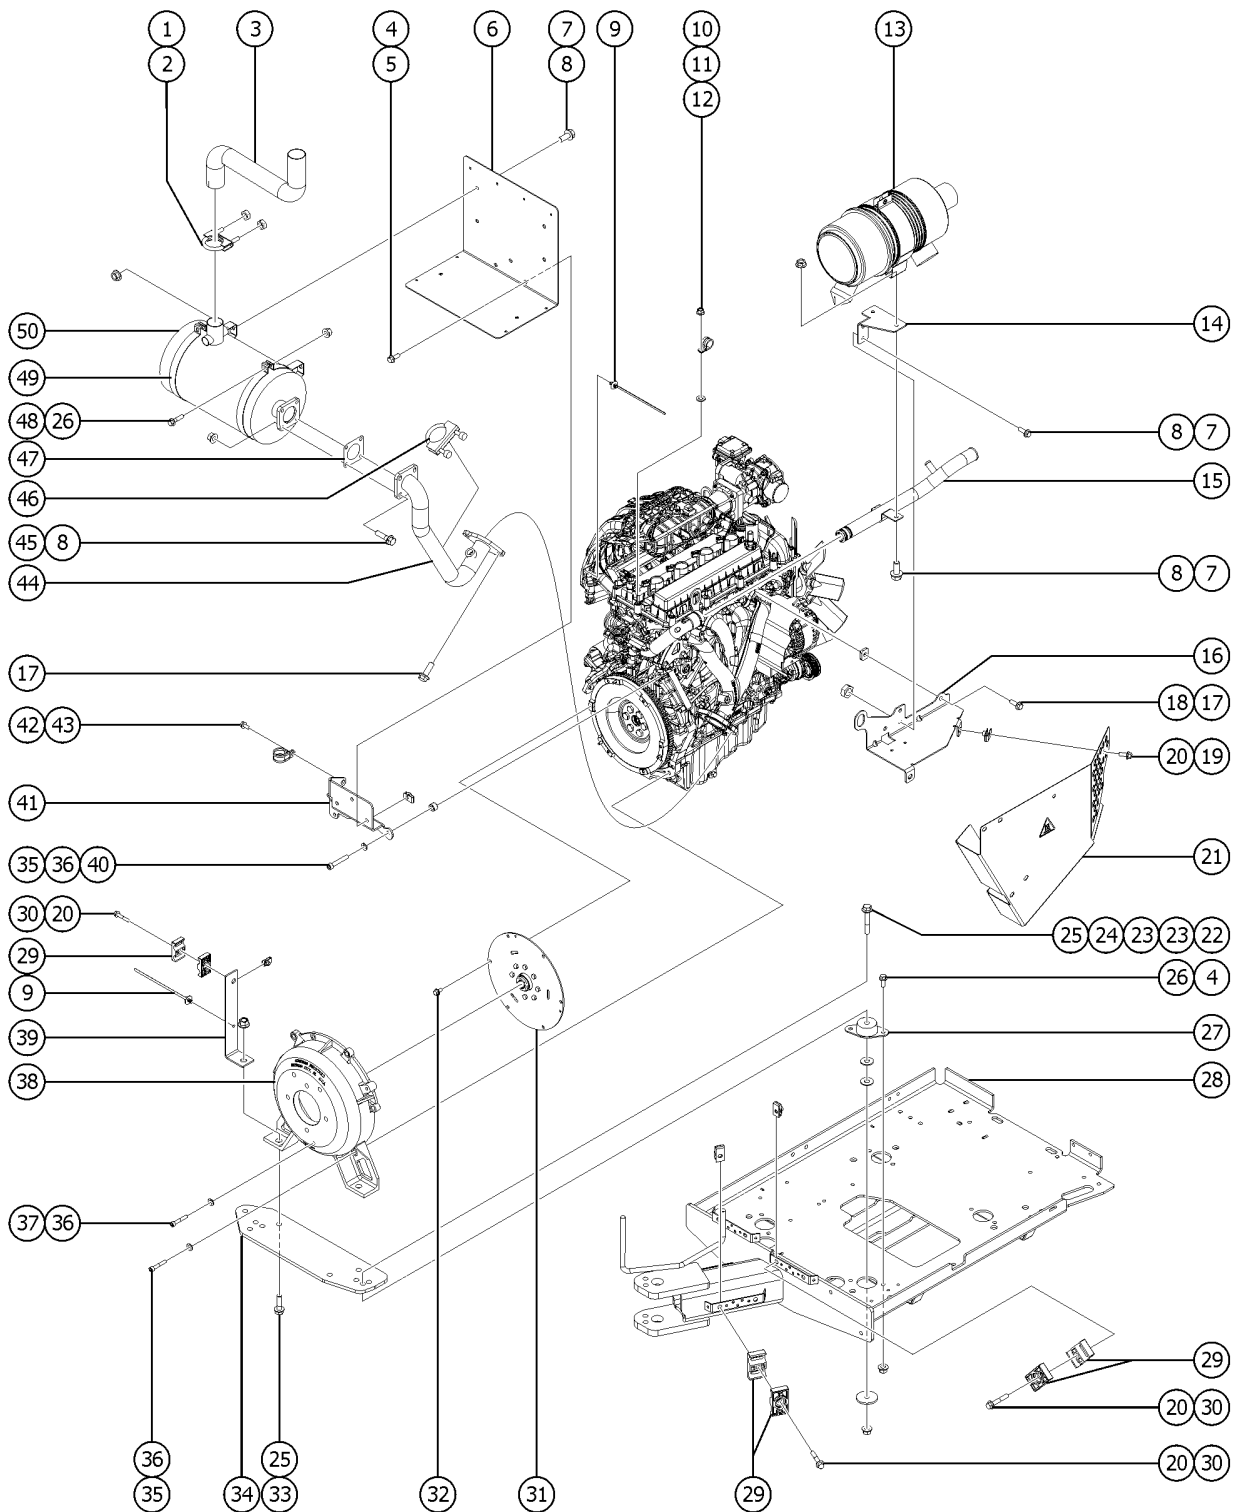

405.1 Ford MSG-425 Engine, View 3

Item	Part No.	Description	Qty.
1	102121GT	CLAMP,MUFFLER,1-7/8 IN.	1
2	1256468GT	NUT,3/8-16,8,ZAG	2
3	1283324GT	TAILPIPE,S40-45 FORD DSG425	1
4	824090GT	SCREW,HHF,3/8-16X1,8,ZAG	7
5	29868GT	SPRING CLIP,3/8-16,.05-.20X.73,ZAG	3
6	1286240GT	REF. FORMING, EXHAUST MOUNT, FORD	1
7	824085GT	SCREW,HHF,5/16-18X.75,8,ZAG	8
8	1255805GT	NUT,SERRATED,5/16-18,8,ZAG	12
9	110149GT	CABLE TIE,DFT MOUNT,BLK,6.5"	3
10	1283013GT	NUT,NYLOCK FLG,M6-1.0,DIN6926,10,ZAB	2
11	18666GT	CLAMP,1.00,#16 X 1/4,RUB CUSH	2
12	825355GT	WASHER,FLAT,M6,DIN125,ZAB	2
13	111634GT	AIR CLEANER,FORD,T3	3
14	216367GT	REF. FORMING,AIR CLEANER MOUNT	1
15	236373GT	PIPE,COOLANT RETURN, MSG425	1
15-	46131GT	CLAMP,HOSE,.63" - 1.0" X .5"	
16	218668GT	FORMING, HEAT SHIELD MOUNT	1
17	232874GT	SCREW,HHF,M10-1.5X30,DIN6921,10.9,ZAB	4
18	215776GT	SPACER, AIR CLEANER, MSG425	1
19	824079GT	SCREW,HHF,1/4-20X1,8,ZAG	2
20	56912GT	SPRING CLIP,1/4-20,.025-.15X.5	5
21	160541GT	WDMT, HEAT SHIELD, MSG425	1
22	1295334GT	TERM QC TAB - #8 RING, .250, 45 DEG, BRASS	2
23	1255760GT	WASHER,FLAT,1/2,USS,ZAG	4
24	1256283GT	WASHER,FLAT,.5X2.25X.188,ZAG	2
25	1274172GT	NUT,NYLOCK FLG,1/2-13,G,ZAG	4
26	1274322GT	NUT,NYLOCK FLG,3/8-16,F,ZAG	6
27	70452GT	ISOLATOR,ENGINE	2