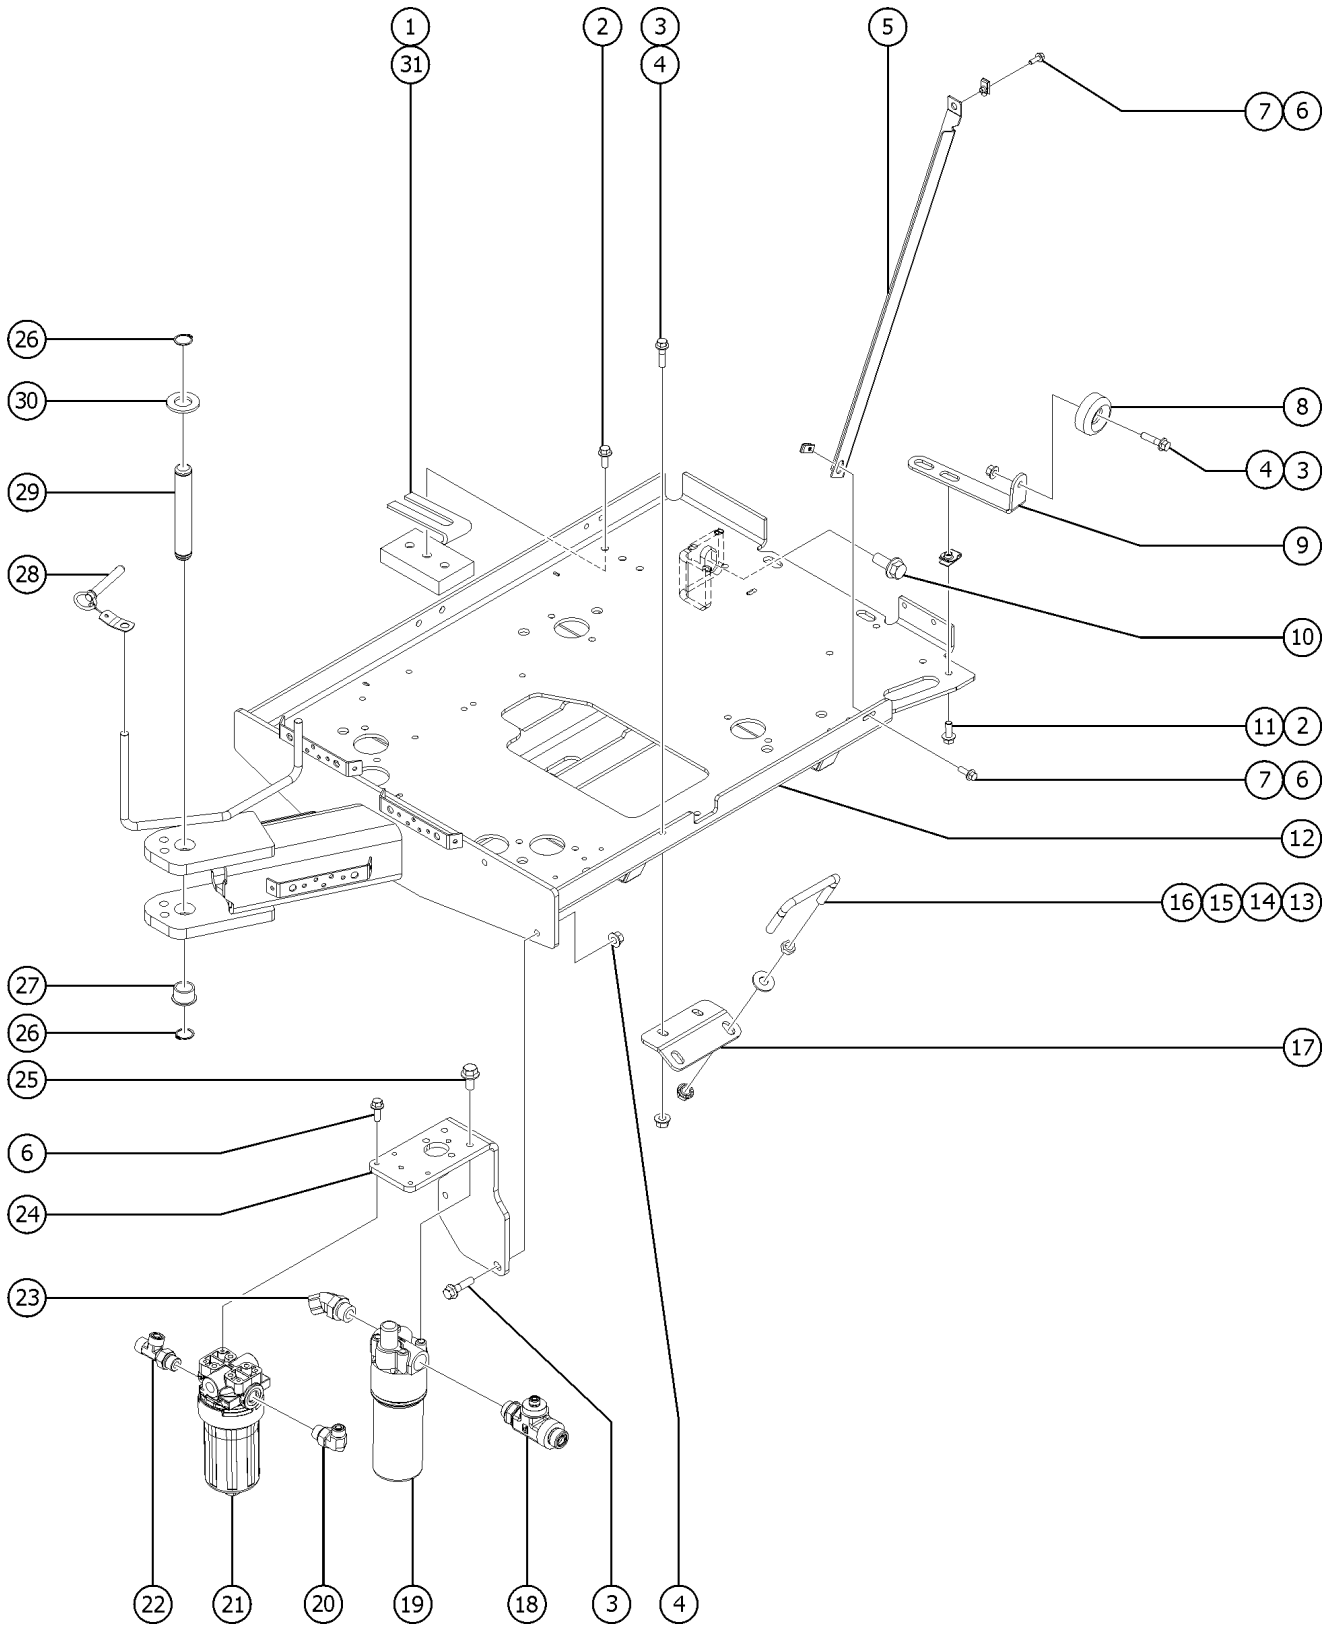

417.1 Engine Tray

417.1 Engine Tray

<i>Item</i>	<i>Part No.</i>	<i>Description</i>	<i>Qty.</i>
24	1279612GT	FORMING, HYDRAULIC FILTER BRACKET	1
25	824089GT	SCREW, HHF, 3/8-16 X .75, 8, ZAG	4
26	1253843GT	SNAP RING,EXTERNAL,1.00,ZAG	2
27	36245GT	BEARING,FL,1.00IDX1.25ODX0.84L	2
28	100309GT	ASSY,PIN & LANYARD***	1
29	1285354GT	PIN,1.00DIAX6.63LG,2RING,CHAMFER	1
30	824116GT	WASHER,FLAT,1.0,F436,HRD,ZAG	1
31	1285361GT	ASSEMBLY, REST PAD, ENGINE TRAY	1