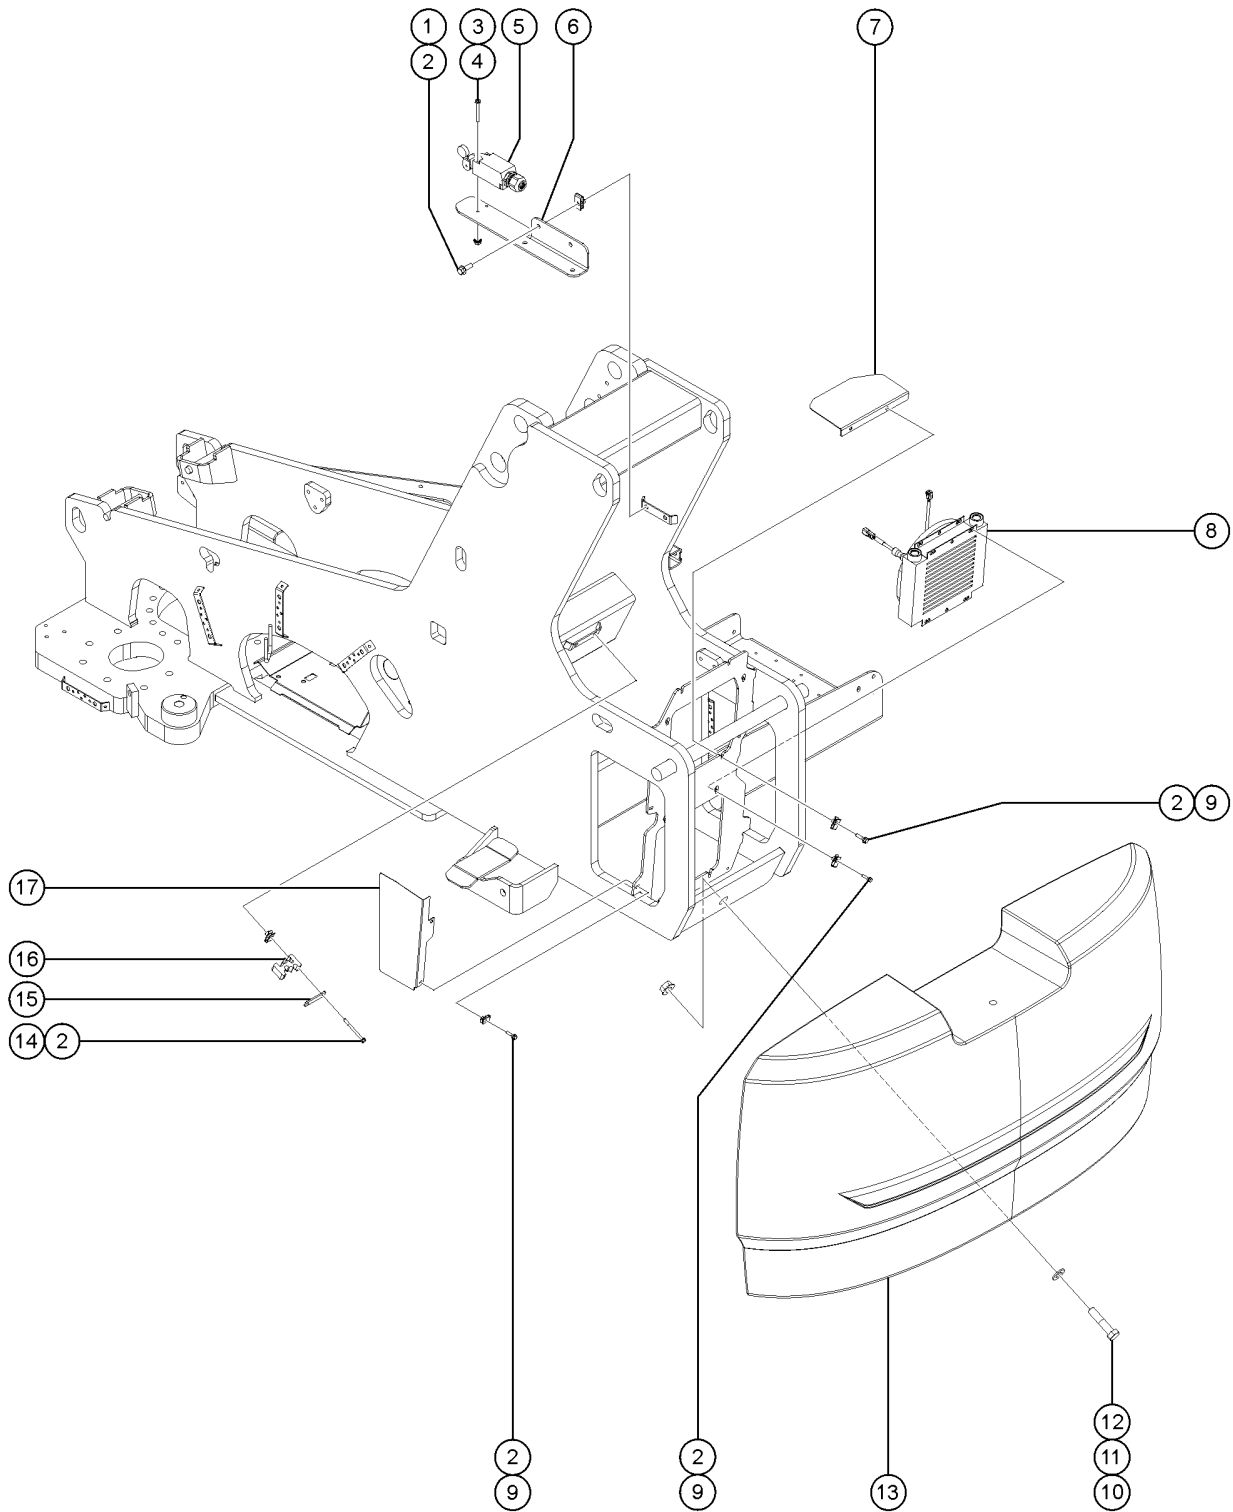

310.1 Turntable Counterweight and Cooler Installation

310.1 Turntable Counterweight and Cooler Installation

Item	Part No.	Description	Qty.
1	824078GT	SCREW,HHF,1/4-20X.75,8,ZAG	2
2	56912GT	SPRING CLIP,1/4-20,.025-.15X.5	12
3	1256698GT	SCREW,PHPM SEMS ET,8-32X1.5,ZA	2
4	1263070GT	NUT,SERRATED,8-32,ZAG	2
5	88356-14BJ5GT	SWITCH,LIMIT,W/RLLR, NO/NC	1
5-	128636GT	ROLLER, ARM, LIMIT SWITCH, ZCY500	
5-	76450GT	CONN.SQZ,PG 11,.23-.30,W/ORING	
6	1294590GT	FORMING, BOOM ANGLE SWITCH BRACKET	1
7	1283185GT	FORMING, OIL COOLER GUARD	1
8	71259GT	OIL COOLER W/FAN, 12VDC	1
8-	75854GT	FAN - VENTED	
8-	75855GT	THERMOSTAT -OIL COOLER (71259)	
9	824079GT	SCREW,HHF,1/4-20X1,8,ZAG	8
10	1268833GT	SCREW,HHC,1-8X4.5,5,ZAG	1
11	824116GT	WASHER,FLAT,1.0,F436,HRD,ZAG	1
12	824031GT	NUT,TL FLG,1-8,G,ZAG	1
13	1277619GT	CASTING, COUNTERWEIGHT, S40XC (S-40 XC)	1
13B	1277620GT	CASTING, COUNTERWEIGHT, S45XC (S-45 XC)	1
14	824084GT	SCREW, HHF, 1/4-20 X 3, 8, ZAG	2
15	1279882GT	PLATE, CLAMP BAR	1
16	1279429GT	CLAMP BLOCK, S40/45XC	1
17	1280695GT	FORMING, OIL COOLER HEAT SHIELD	1