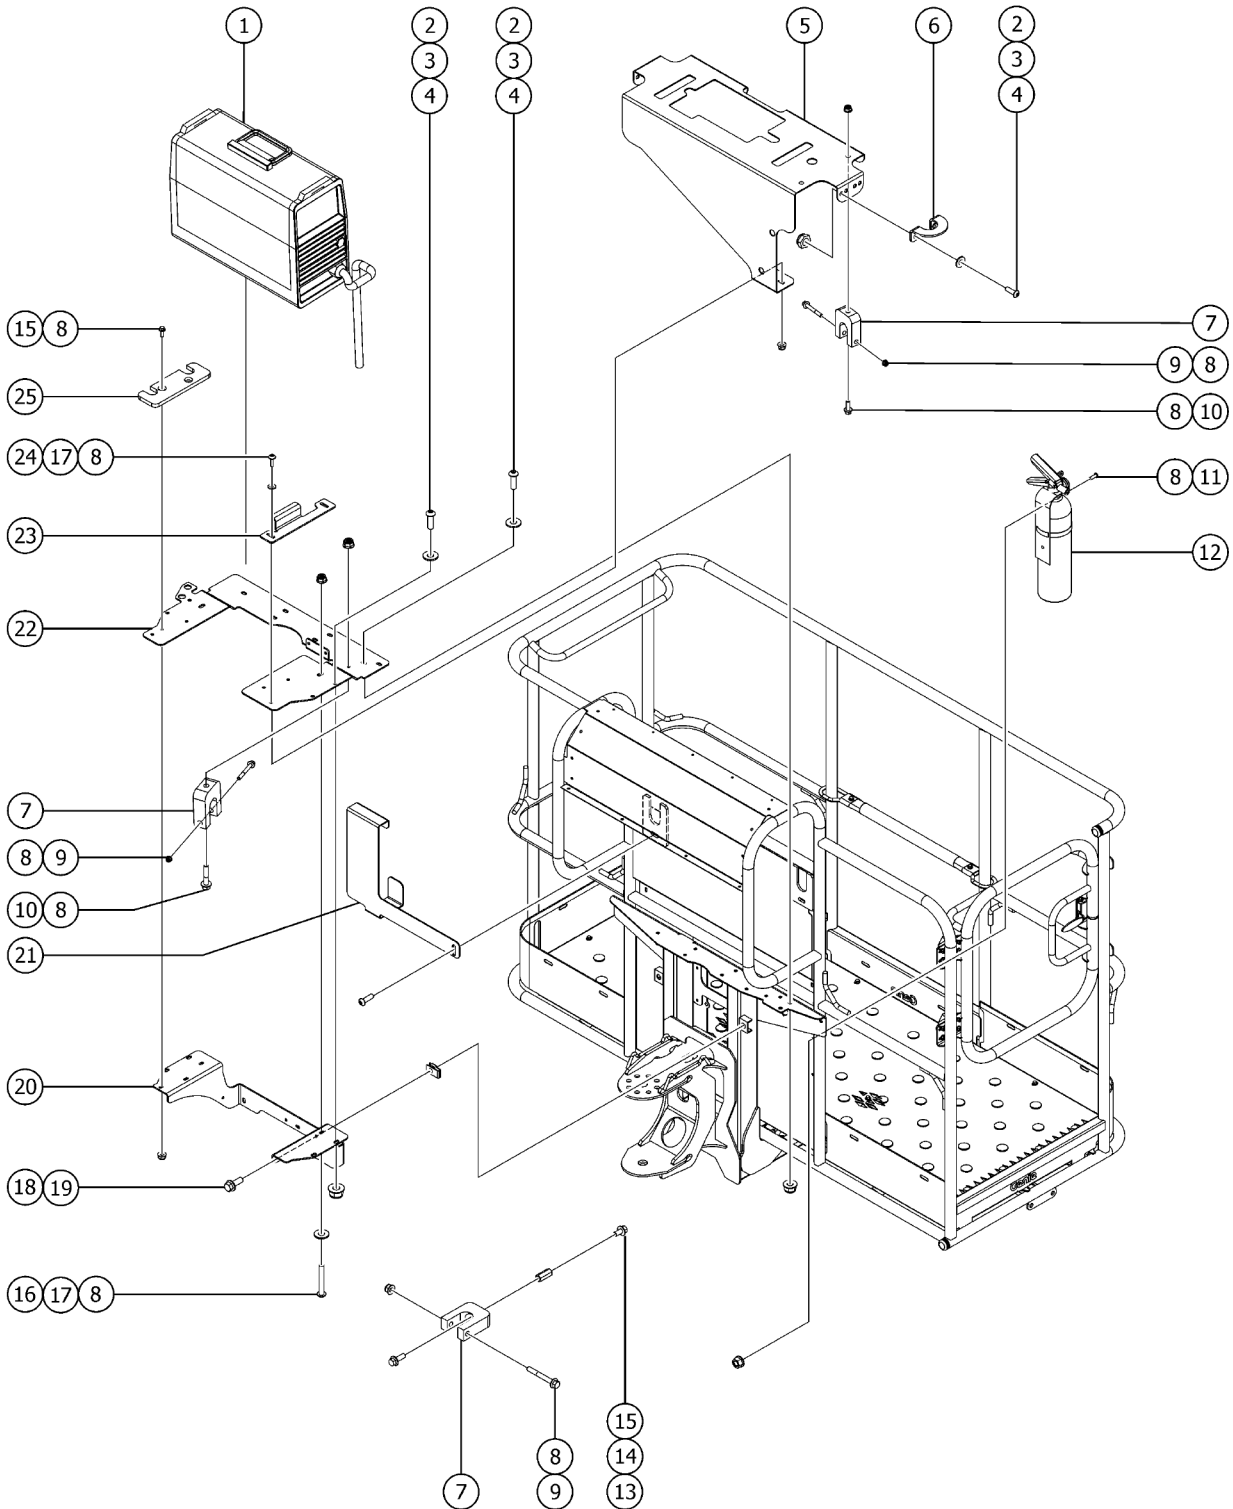

806.2 Welder Option, Chassis Components - View 2

<i>Item</i>	<i>Part No.</i>	<i>Description</i>	<i>Qty.</i>
27	1283005GT	NUT,NYLOCK FLG,10-32,A,ZAG	2
28	825737GT	DIN RAIL, 4.60"	1
29	824617GT	CIRCUIT BREAKER,GFCI,3PH,63A,3	1
30	106073GT	CIRCUIT BREAKER,20A,SINGLE PH	1
31	80543GT	RECEPTACLE, 120VAC, 20A, GFCI	1
32	1276986GT	CIRCUIT BREAKER,MAGTRIP,3PH,40A	1
33	1276672GT	BOOT, ENVIRO, 3PH CIRCUIT BREAKER	1
34	74006GT	COVER,GFCI,HORIZONTAL,WEATHER	1
35	63375GT	SCREW,FHM,6-32 X .75	2

807.1 Welder Option, Platform Components