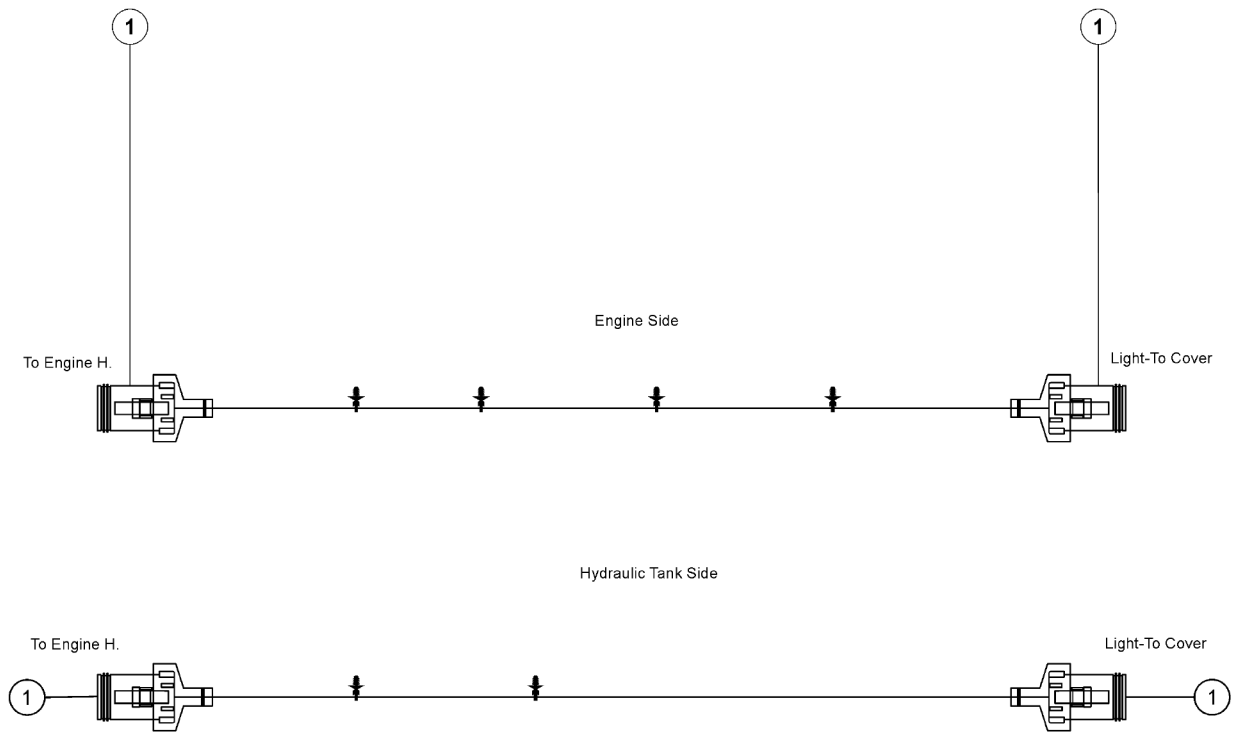

Item	Part No.	Description	Qty.
19	T110954GT	CONN,PLUG 3 WAY DTM, 16-24GA	1
19-	T110955GT	LOCK,PLUG 3 WAY DTM, 16-24GA	1
20	T112536GT	CONN, RECEP 3 WAY DTM, 16-24 GA	1
20-	T112537GT	LOCK, RECEP 3 WAY DTM, 16-24 GA	1
21	822250GT	CONN,PLUG 12C WAY DTM 18-20GA	1
21-	88332GT	LOCK,PLUG 12 WAY DTM 18-20GA	1
22	1258100GT	CONN,PLUG 12D WAY DTM 18-20GA	1
22-	88332GT	LOCK,PLUG 12 WAY DTM 18-20GA	1
23	822440GT	CONN,RECEP 2 WAY,AMP JR PT	1
24	822436GT	CONN,RECEP 62POS,AMP MCP1.5K/2.8	1
24-	822437GT	COVER,AMP 39/62POS CONNECTORS	1
25	1290926GT	CONN,RECEP 8 WAY,AMP	1
26	822468GT	CONN,2WAY CBT MALE,GRAY	1
26-	822469GT	LOCK,2WAY CBT TP2 SEALED	1
27	822467GT	CONN,2WAY CBT MALE,BLACK	1
27-	822469GT	LOCK,2WAY CBT TP2 SEALED	1
28	119062GT	CONN,PLUG 12 WAY,14-18GA,BLACK	1
29	119061GT	CONN,PLUG 12 WAY,14-18GA,GRAY	1
30	60527GT	CONN,PLUG 4 WAY,12-14GA***	1
30-	60528GT	LOCK,PLUG 4 WAY,12-14GA***	1

311.119 Harness, Drive Light