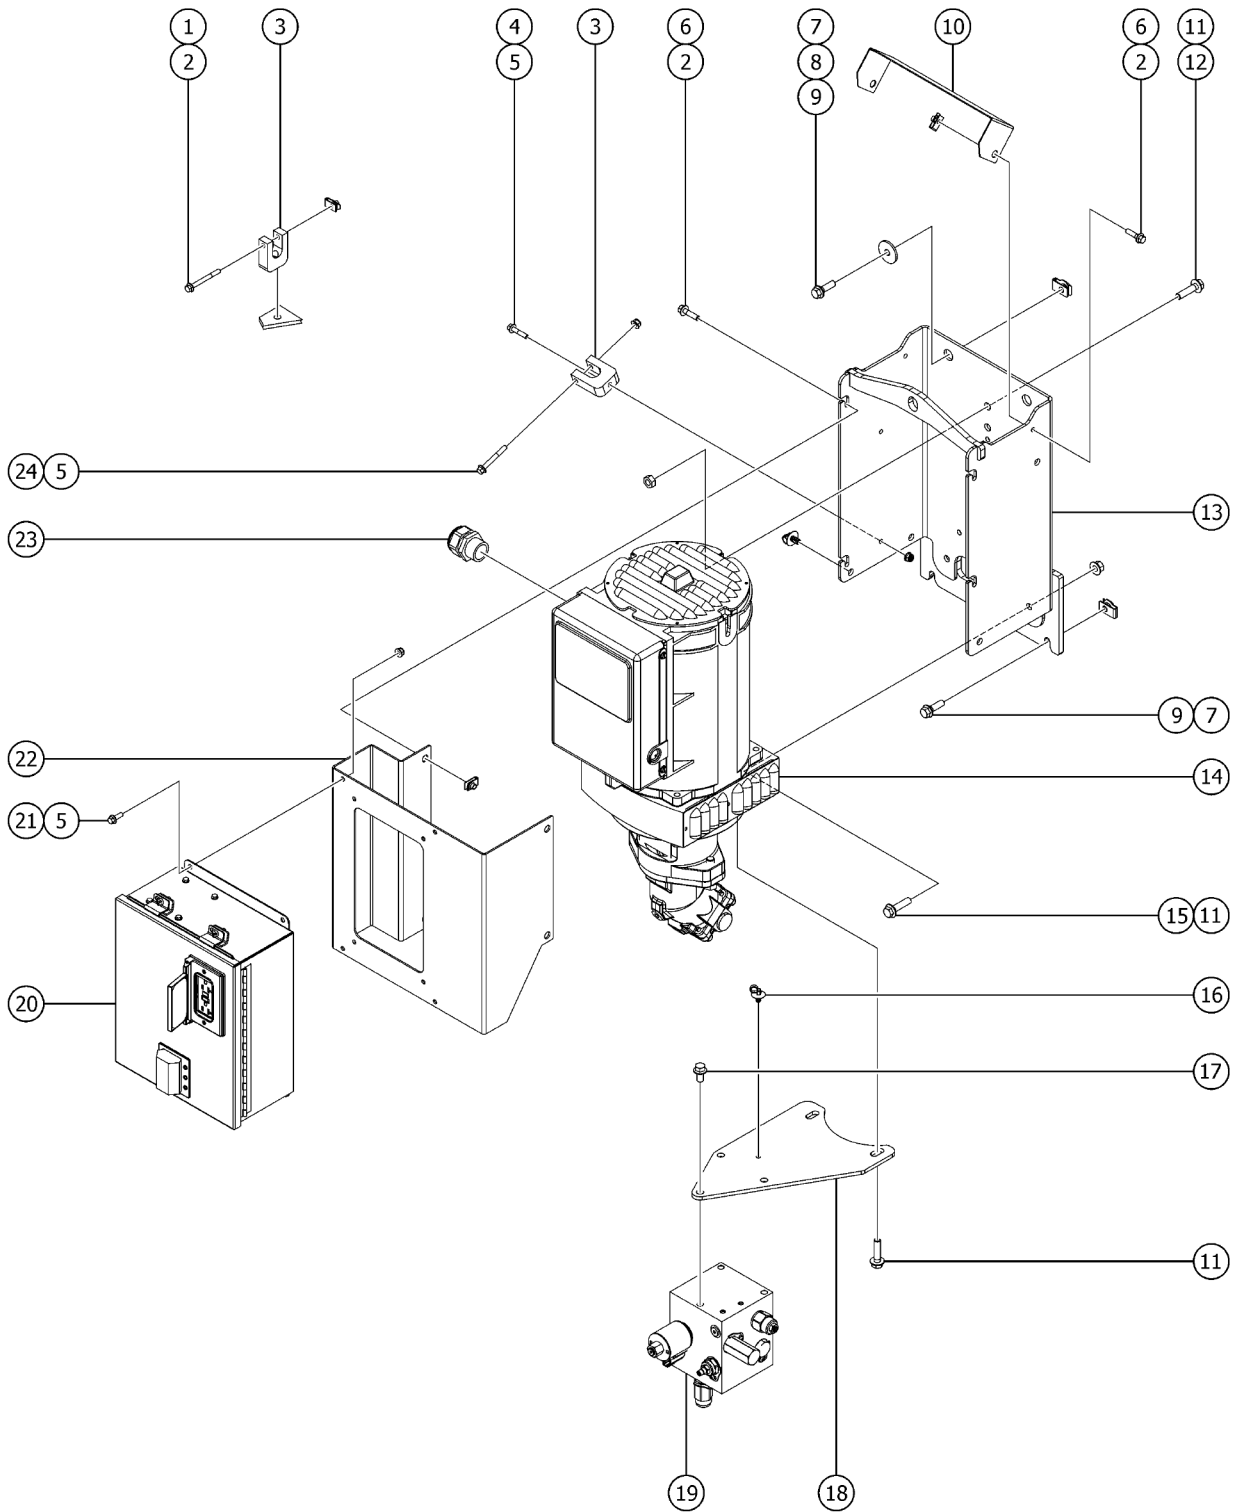

806.1 Welder Option, Chassis Components - View 1

806.1 Welder Option, Chassis Components - View 1

Item	Part No.	Description	Qty.
A	105214GT	CABLE TIE MOUNT, WINGED	3
1	824083GT	SCREW,HHF,1/4-20X2.5,8,ZAG	1
2	56912GT	SPRING CLIP,1/4-20,.025-.15X.5	7
3	1288455GT	CLAMP, .820 DIA CABLE, TYPE-D, UHMW	3
4	824080GT	SCREW,HHF,1/4-20X1.25,8,ZAG	2
5	1277924GT	NUT,NYLOCK FLG,1/4-20,F,ZAG	8
6	824079GT	SCREW,HHF,1/4-20X1,8,ZAG	6
7	824091GT	SCREW, HHF, 3/8-16 X 1.25, 8, ZAG	4
8	1268468GT	WASHER,FLAT,.406X1.50X.125,ZAG	2
9	29868GT	SPRING CLIP,3/8-16,.05-.20X.73,ZAG	4
10	1287258GT	FORMING, RAIN SHIELD	1
11	232871GT	SCREW,HHF,M10-1.5X40,DIN6921,1	5
12	1257295GT	NUT,M10-1.5,DIN934,10,ZAB	1
13	1285661GT	WELDMENT, WELD GENERATOR BRACKET, S40/45XC	1
14	1281786GT	GENERATOR, HYD, 13KW 60HZ, 240V 3PH	
14A-	1285150GT	COVER, ACCESS, GEN COUPLING	
		for 1281786	
14A-	1285151GT	COUPLING, GEN DRIVE, MOTOR SIDE	
		for 1281786	
14A-	1285152GT	COUPLING, GEN DRIVE, GEN SIDE	
		for 1281786	
14A-	1285153GT	COUPLING, INSERT, GEN DRIVE	
		for 1281786	
14B	1279871GT	GEN,7.5kW,230VAC,1PH,50HZ,AUS,S80	1
		S45XC (AUS) Only	
14B-	1287259GT	COVER, GENERATOR EXHAUST PORT	
15	231529GT	NUT,TL FLG,M10-1.5,DIN6927,10, ...	2
16	110149GT	CABLE TIE,DFT MOUNT,BLK,6.5"	3
17	824089GT	SCREW, HHF, 3/8-16 X .75, 8, ZAG	3
18	1285663GT	PLATE, WELD GENERATOR MANIFOLD BRACKET	1
19		REF. MANIFOLD, HYD, LIFT POWER, WELDER GENERATOR	1
		refer to 704.1	
20		REF. ASSEMBLY, JBOX	1
		refer to 806.2	
21	824078GT	SCREW,HHF,1/4-20X.75,8,ZAG	4