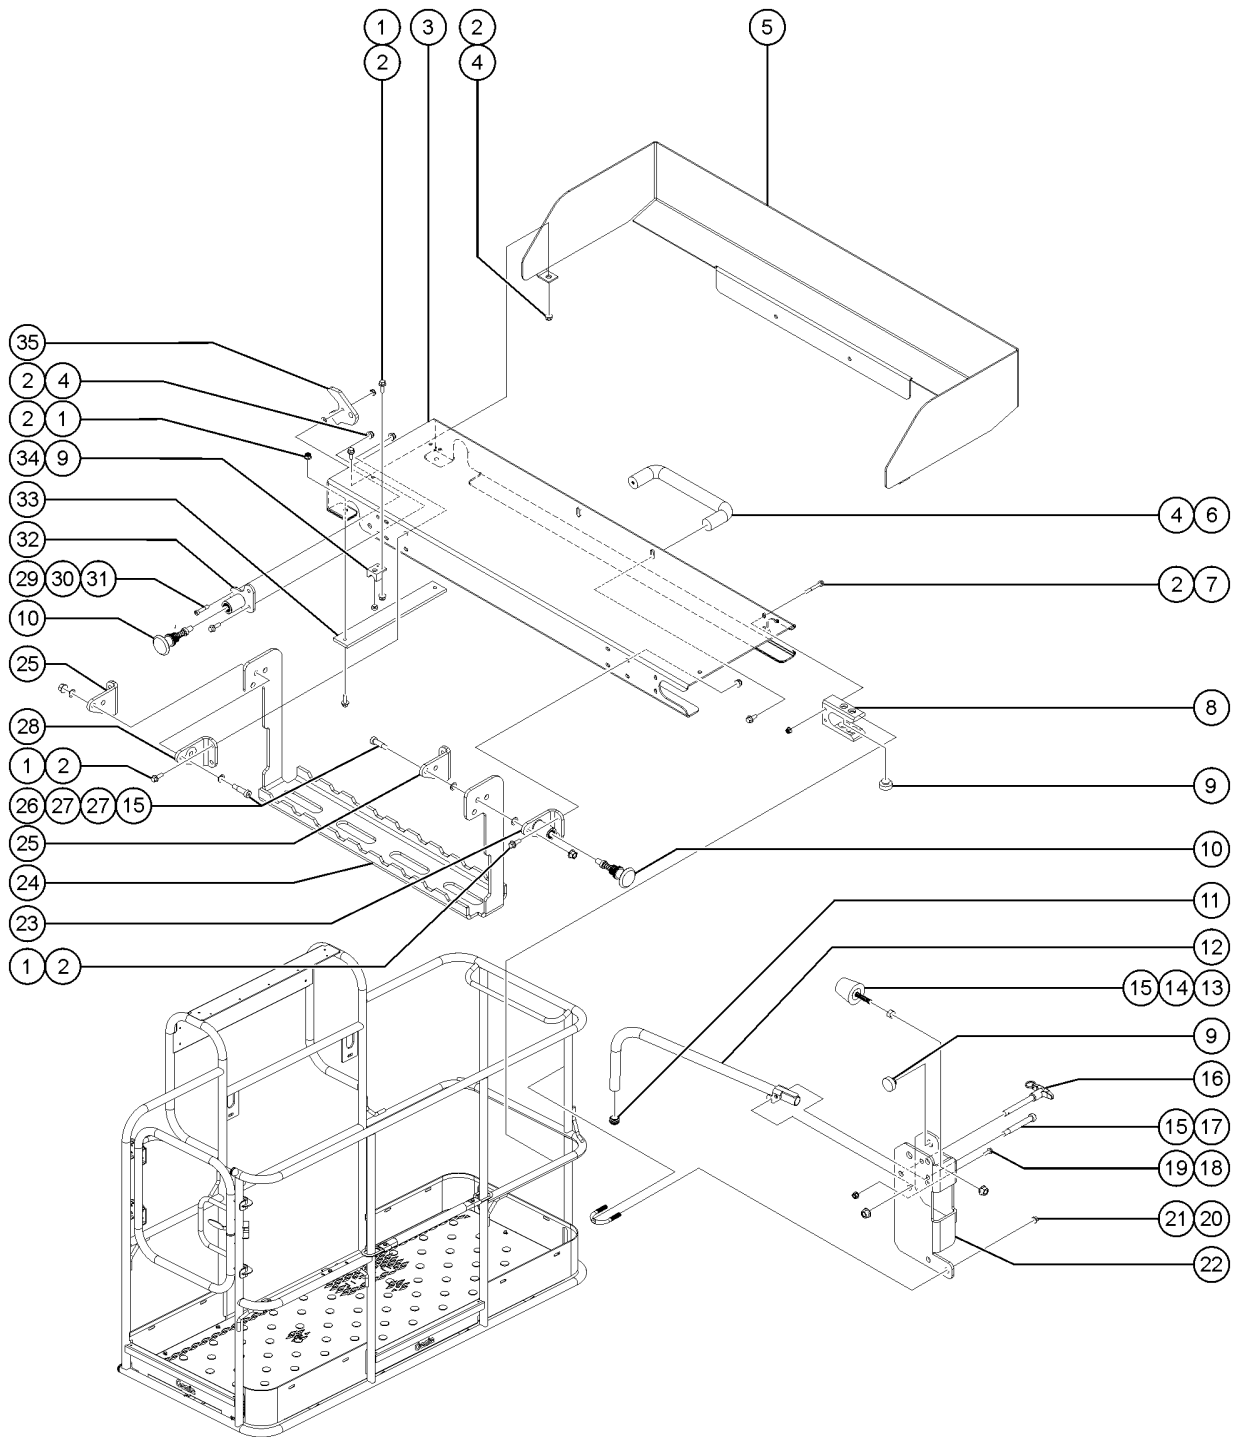

826.1 Lift Tools Access Deck - 6 Feet (from SN S40XCH-101)

826.1 Lift Tools Access Deck - 6 Feet (from SN S40XCH-101)

<i>Item</i>	<i>Part No.</i>	<i>Description</i>	<i>Qty.</i>
27	1292828GT	WASHER,FLAT, .39, .625, .036,ZAG	4
28	1291803GT	FORMING, ACCESS DECK RIGHT EYE, 8FT PLATFORM	1
29	1291818GT	BOLT,SHS,1/4X.75X1/4-20,ZAG	1
30	1291821GT	WASHER, FLAT, 1/4X1/16X1/2, AL	1
31	1283026GT	NUT,LP NYLOCK,1/4-20,2,ZAG	1
32	1291809GT	WELDMENT, LIFT TOOLS MIDRAIL LOCK	1
33	1293704GT	PLATE, STIFFENER BAR	2
34	1291813GT	WEAR PAD, VERTICAL MIDRAIL SLOT	2
35	1291806GT	PLATE, MIDRAIL HOOK	1