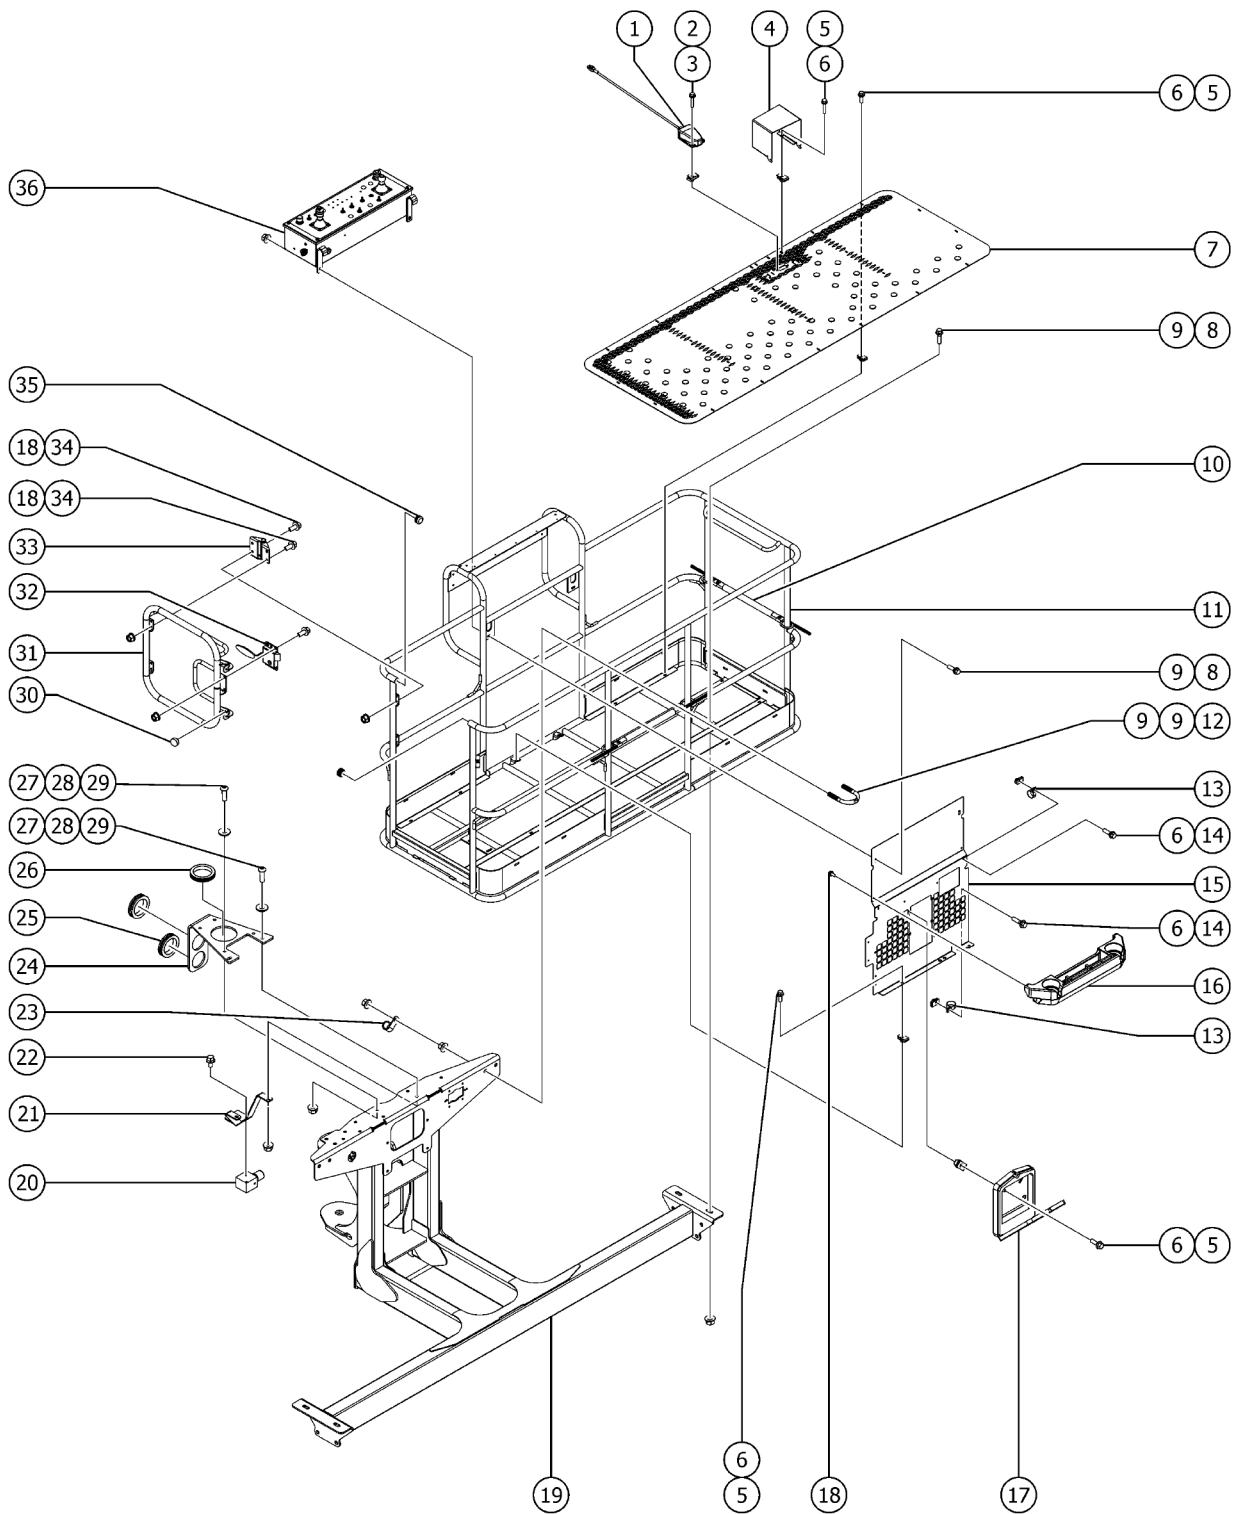

601.1 Platform Installation

Item	Part No.	Description	Qty.
-	1273564GT	OPTION, 8' PLATFORM W/SIDE SWI Complete 8' platform assembly;Order decals separately. refer to Section 100.	
-	1273563GT	OPTION, 6' PLATFORM W/SIDE SWI Complete 6' platform assembly;Order decals separately. refer to Section 100.	
-	61283GT	SLEAVING,PARKER TEK,2.00" from SN S45XCH-709	30
1	227618GT	ASSEMBLY,FOOTSWITCH	1
2	1269641GT	SCREW,HHF-S,10-24X1.5,ZAG	2
3	73575GT	SPRING CLIP,10-24,ZINC	2
4	147121GT	COVER, FOOT SWITCH, LARGE	1
5	824078GT	SCREW,HHF,1/4-20X.75,8,ZAG	
6	56912GT	SPRING CLIP,1/4-20,.025-.15X.5	
7	73478GT	FLOORING, 8 FT PLATFORM*** for 8' platform	1
7B	1267746GT	FLOORING, 72X30 PLATFORM for 6' platform	1
8	824091GT	SCREW, HHF, 3/8-16 X 1.25, 8, ZAG	7
9	1274322GT	NUT,NYLOCK FLG,3/8-16,F,ZAG	11
10	12448GT	SLIDING MID-RAIL ASSY. for 8' platform	2
10B	12448GT	SLIDING MID-RAIL ASSY. for 6' platform	1
11	1265372GT	WELDMENT, 96X36, TRI ENTRY PLA for 8' platform (includes item 10)	1
11B	1265826GT	WELDMENT, SIDE-ENTRY PLATFORM, 6' for 6' platform (includes item 10)	1
12	1251600GT	U-BOLT, FLATTENED, 1.5 X 3/8	2
13	56424GT	CLAMP,1.25X.5 RUBBER-CUSHION	3
14	824079GT	SCREW,HHF,1/4-20X1,8,ZAG	3
15	1275088GT	FORMING, ALUM. DECAL PLATE decals not included, refer to Section 100.	1
16	1289552GT	KIT, PLATFORM WORK TRAY	1
16-	824225GT	SCREW,FHPM,10-32X.75,ZAG	
17	24514GT	BOX,INSTRUCTION STORAGE decals not included, refer to Section 100.	1
18	1256855GT	SCREW,HHF,1/4-20X.625,8,ZAG	16
19	1273734GT	WELDMENT, PLATFORM SUPPORT, 15	1
20		Ref.MANIFOLD,JIB SELECT W/QD PLUG (Refer to 703.1)	
21	110671GT	PLATE,JIB,ROTATE MANIFOLD	1