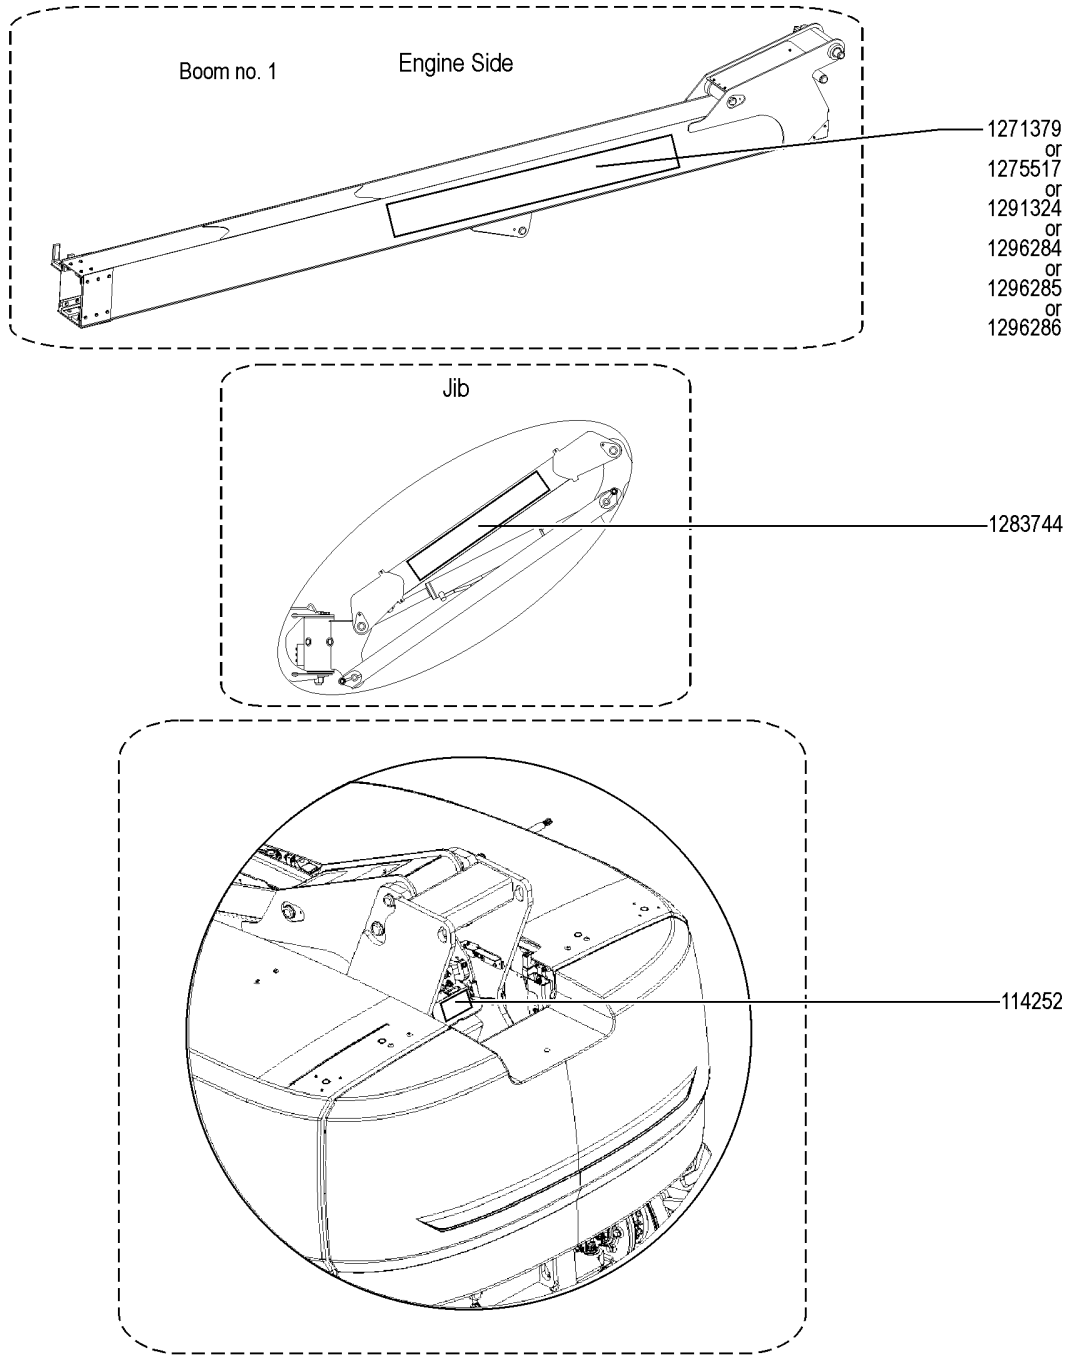

111.1 Decals with Symbols, Boom S-45 XC

111.1 Decals with Symbols, Boom S-45 XC

Item	Part No.	Description	Qty.
1	114252GT	DECAL,LABEL,TIP OVER LMT SWTCH	1
2	1271379GT	DECAL, BOOM, GENIE S-45 XC ..... (S-45 XC)	1
3	1275517GT	DECAL, BOOM, GENIE S-45 XC, BLUE ..... (S-45 XC)	1
4	1283744GT	DECAL, LIFT^POWER	1
5	1291324GT	DECAL, BOOM, GENIE S-45 XC, BLK ..... (S-45 XC)	1
6	1296284GT	DECAL, BOOM, GENIE S-45 HF, WHITE ..... (S-45 HF)	1
7	1296285GT	DECAL, BOOM, GENIE S-45 HF, BLUE ..... (S-45 HF)	1
8	1296286GT	DECAL, BOOM, GENIE S-45 HF, BLACK ..... (S-45 HF)	1