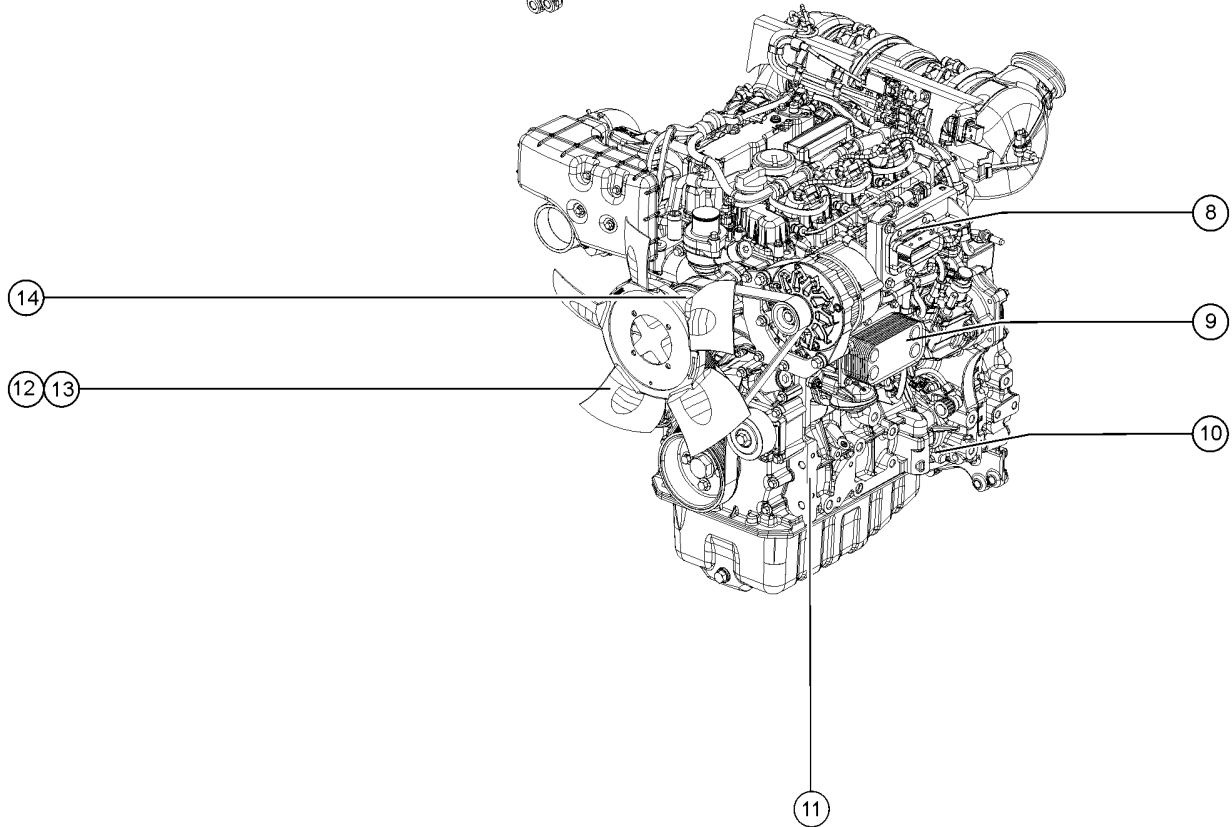

418.1 Deutz TD 2.2L, Stage V - View 1

Item	Part No.	Description	Qty.
-	1287486GT	ENGINE KIT, DEUTZ TD2.2 L3, 49HP, STG5, AWP Due to Stage V regulations, many engine replacement parts require the engine serial number at time of order placement. When ordering engine parts please have both machine and engine serial numbers available. For internal engine parts, contact engine dealer	
1	825693GT	COOLANT TEMP SENSOR,TD2.9	1
2	1261237GT	SENSOR,FUEL PRESSURE	1
2-	1262893GT	O-RING, OIL PRESSURE SENSOR	1
3	1300709GT	PRESSURE SENSOR	1
3-	1300710GT	O-RING	1
4	1262896GT	SENSOR,INTAKE AIR PRESSURE	1
4-	1262897GT	O-RING, INTAKE AIR PRESSURE SENSOR	1
5	1294085GT	TEMPERATURE TRANSMITTER	1
5-	1300705GT	O-SEAL	1
6	1300704GT	STARTER	1
7	825708GT	DIPSTICK,TD2.9	1
8	1300711GT	CABLE HARNESS	1
9	07.0501.0051GT	ALTERNATOR	1
10	1300707GT	OIL COOLER	1
11	1293934GT	Belt	1
12	1294969GT	FAN, 380MM	1
13	824133GT	SCREW,HHF,M8-1.25X25,DIN6921,10.9,ZAB	1
14	1300712GT	ADAPTER	1
15	89785GT	RING GEAR,DEUTZ F3L2011F (please verify ring gear thickness) 0.6 inches	1
16	1262873GT	BOLT, DEUTZ FLYWHEEL	1
17		REF. DPF (Ref. 419.1)	1