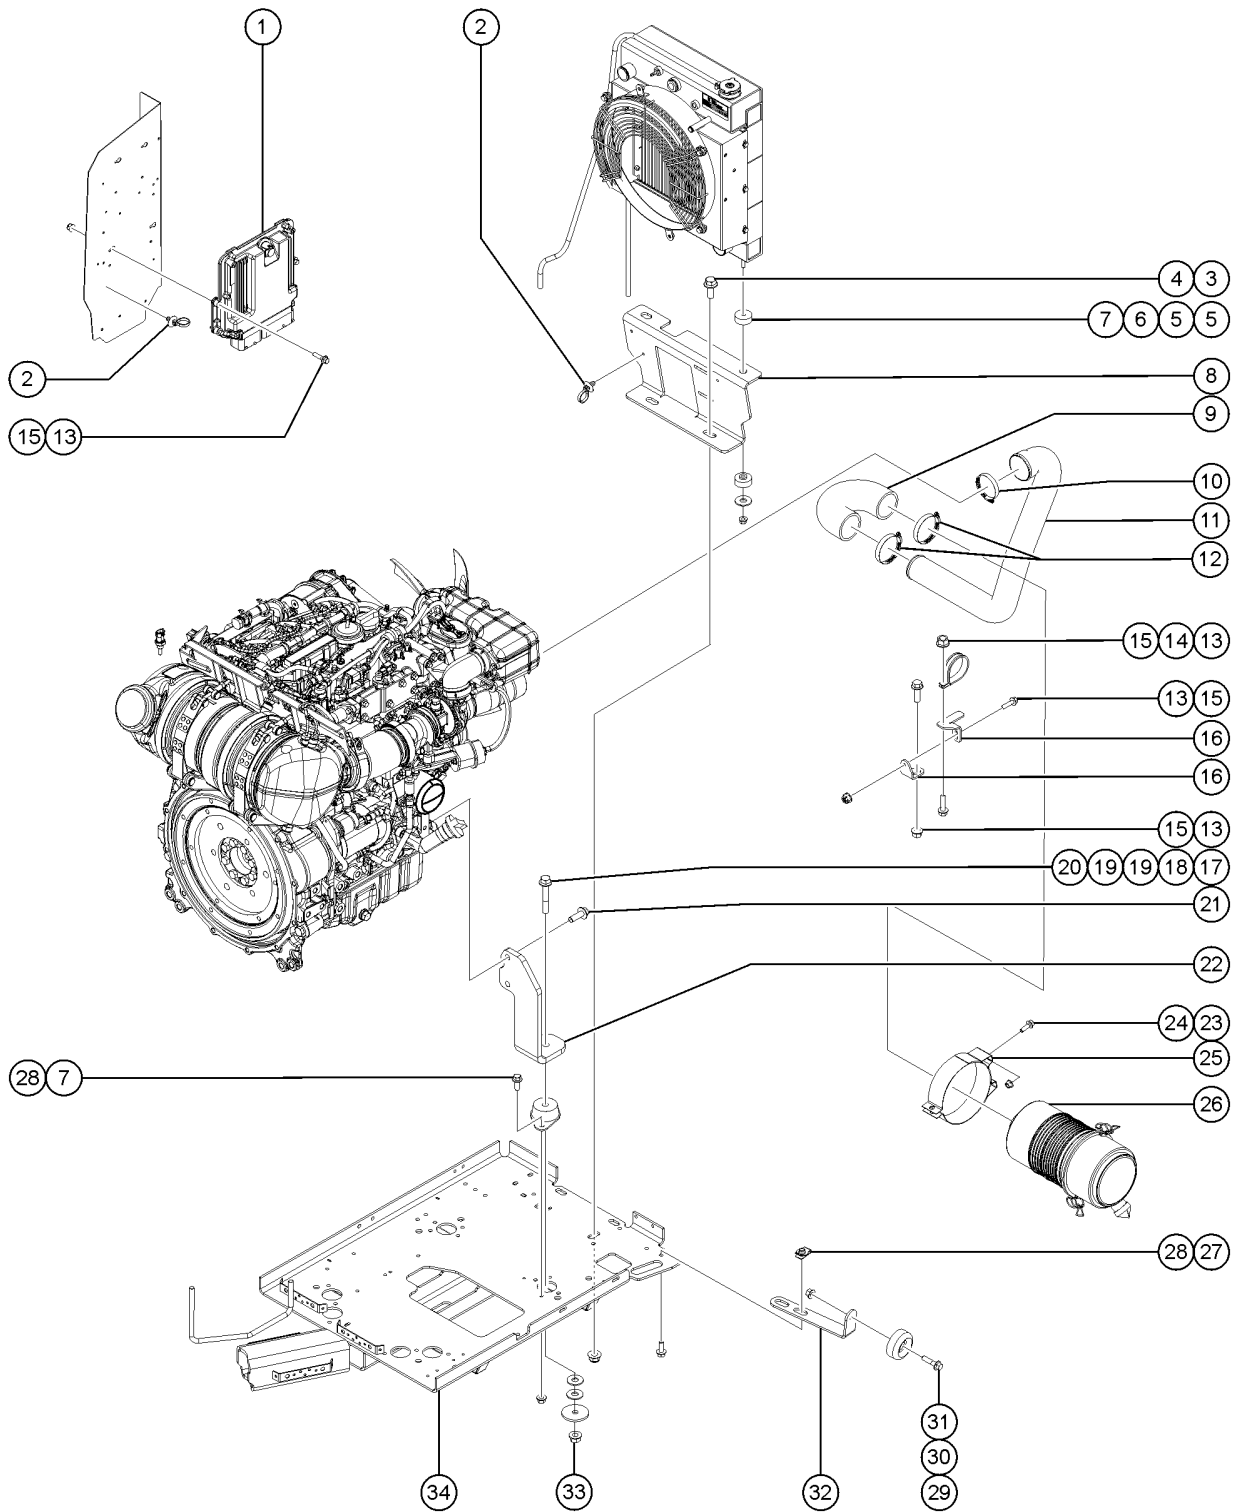

422.1 Deutz TD 2.2L, Stage V - View 5

Item	Part No.	Description	Qty.
-		Due to Stage V regulations, many engine replacement parts require the engine serial number at time of order placement. When ordering engine parts please have both machine and engine serial numbers available. For internal engine parts, contact engine dealer	
1	1301055GT	ECM, DEUTZ TD 2.2L3, 49 hp	1
2	110149GT	CABLE TIE,DFT MOUNT,BLK,6.5"	4
3	1253208GT	SCREW,HHF,5/8-11X1.5,8,ZAG	2
4	1283007GT	NUT,NYLOCK FLG,5/8-11,F,ZAG	2
5	24038GT	SHOCK MOUNT,SMALL	4
6	824121GT	WASHER, FLAT, .688 X 1.160 X .09, ZAG	2
7	1274322GT	NUT,NYLOCK FLG,3/8-16,F,ZAG	6
8	1294147GT	FORMING, RADIATOR MOUNT	1
9	1297361GT	HOSE, AIR INTAKE, 2.50" I.D	1
10	30971GT	CLAMP,HOSE,3.0"	1
11	1293910GT	PIPE, AIR INTAKE TO TURBO, TD 2.2L	1
12	45435GT	CLAMP,HOSE,2.50"	2
13	1277924GT	NUT,NYLOCK FLG,1/4-20,F,ZAG	7
14	101626GT	CLAMP,2.5,#40 X 1/4,RUB CUSH	1
15	824079GT	SCREW,HHF,1/4-20X1,8,ZAG	7
16	1293911GT	FORMING, CLAMP AIR INTAKE PIPE, Z45XC TD 2.2L	2
17	1251994GT	SCREW,HHF,1/2-13X3,8,ZAG	2
18	70452GT	ISOLATOR,ENGINE	2
19	1255760GT	WASHER,FLAT,1/2,USS,ZAG	4
20	1256283GT	WASHER,FLAT,.5X2.25X.188,ZAG	2
21	231511GT	SCREW,HHF,M12-1.75X35,DIN6921,10.9,ZAB	4
22	1294307GT	FORMING, ENGINE MOUNT,LEFT (LH)	1
22-	1294308GT	FORMING, ENGINE MOUNT, RIGHT (RH)	1
23	824086GT	SCREW,HHF,5/16-18X1,8,ZAG	2
24	1274167GT	NUT,NYLOCK FLG,5/16-18,F,ZAG	2
25	53952GT	BRKT,AIR CLEANER ORIENTATION**	1