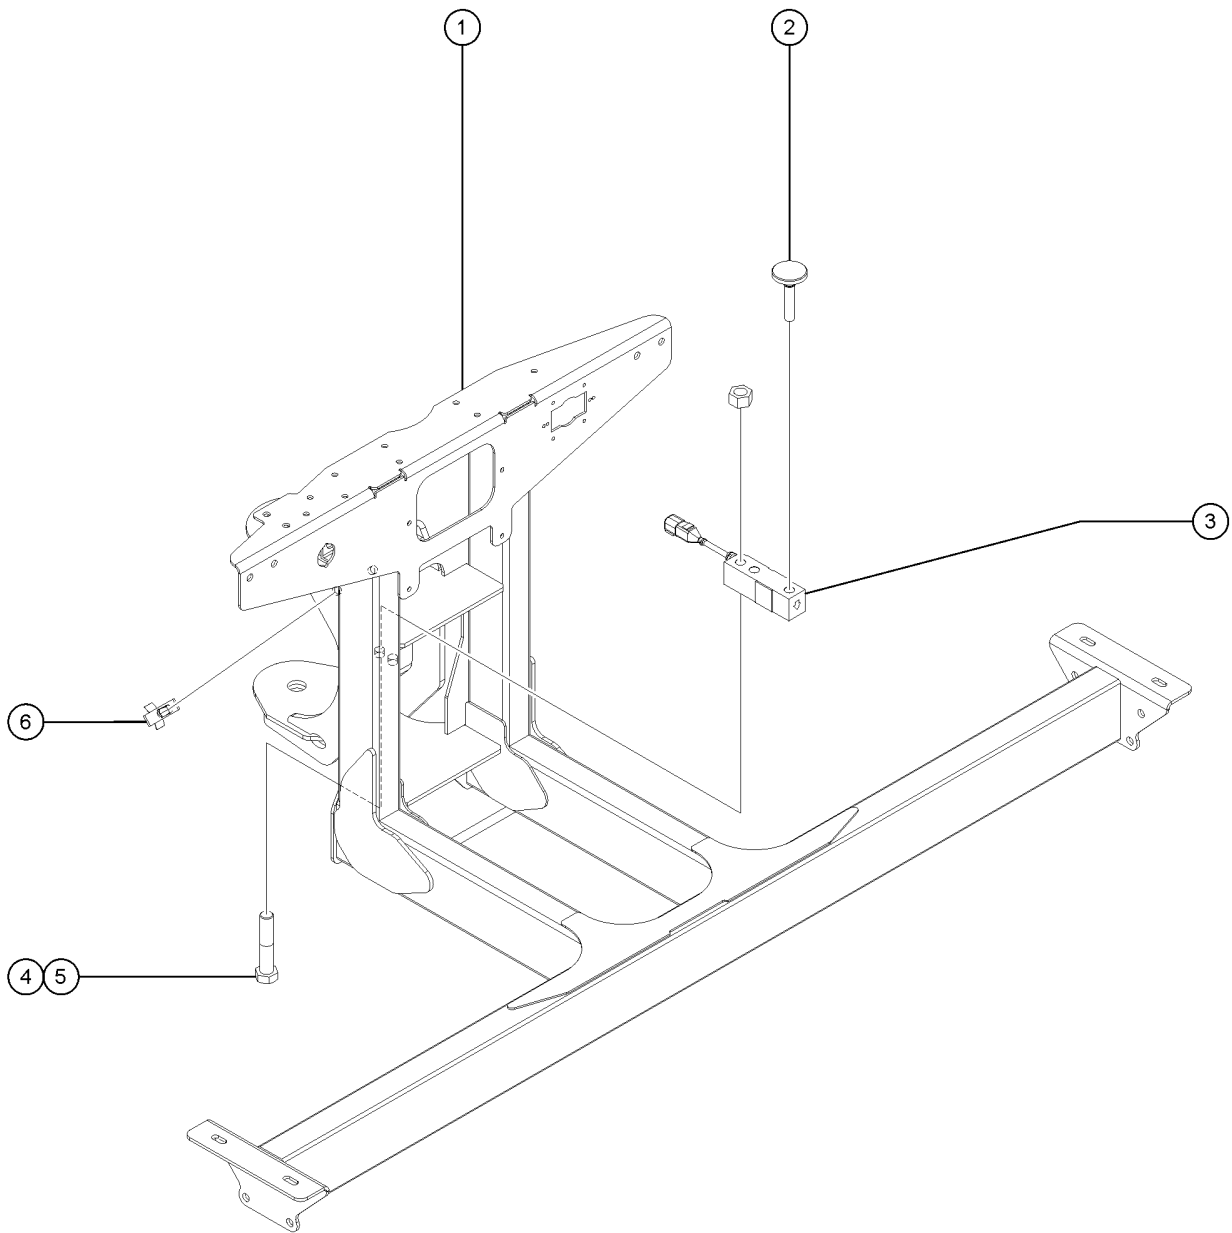

507.1 Platform Support, Load Sense

507.1 Platform Support, Load Sense

<i>Item</i>	<i>Part No.</i>	<i>Description</i>	<i>Qty.</i>
1	1273734GT	WELDMENT, PLATFORM SUPPORT, 15 .....	1
2	1270337GT	LEVELING MOUNT, SWIVEL, 1/2-20 .....	1
3	1270278GT	LOAD CELL,J1939,650KG/1433LB NOTE: install with arrows pointing downwards (Calibration required after replacement) .....	1
4	1257464GT	SCREW,HHC,1/2-13X2.5,8,ZAG .....	2
5	1259106GT	NUT,1/2-13,8,ZAG .....	2
6	105214GT	CABLE TIE MOUNT, WINGED .....	2