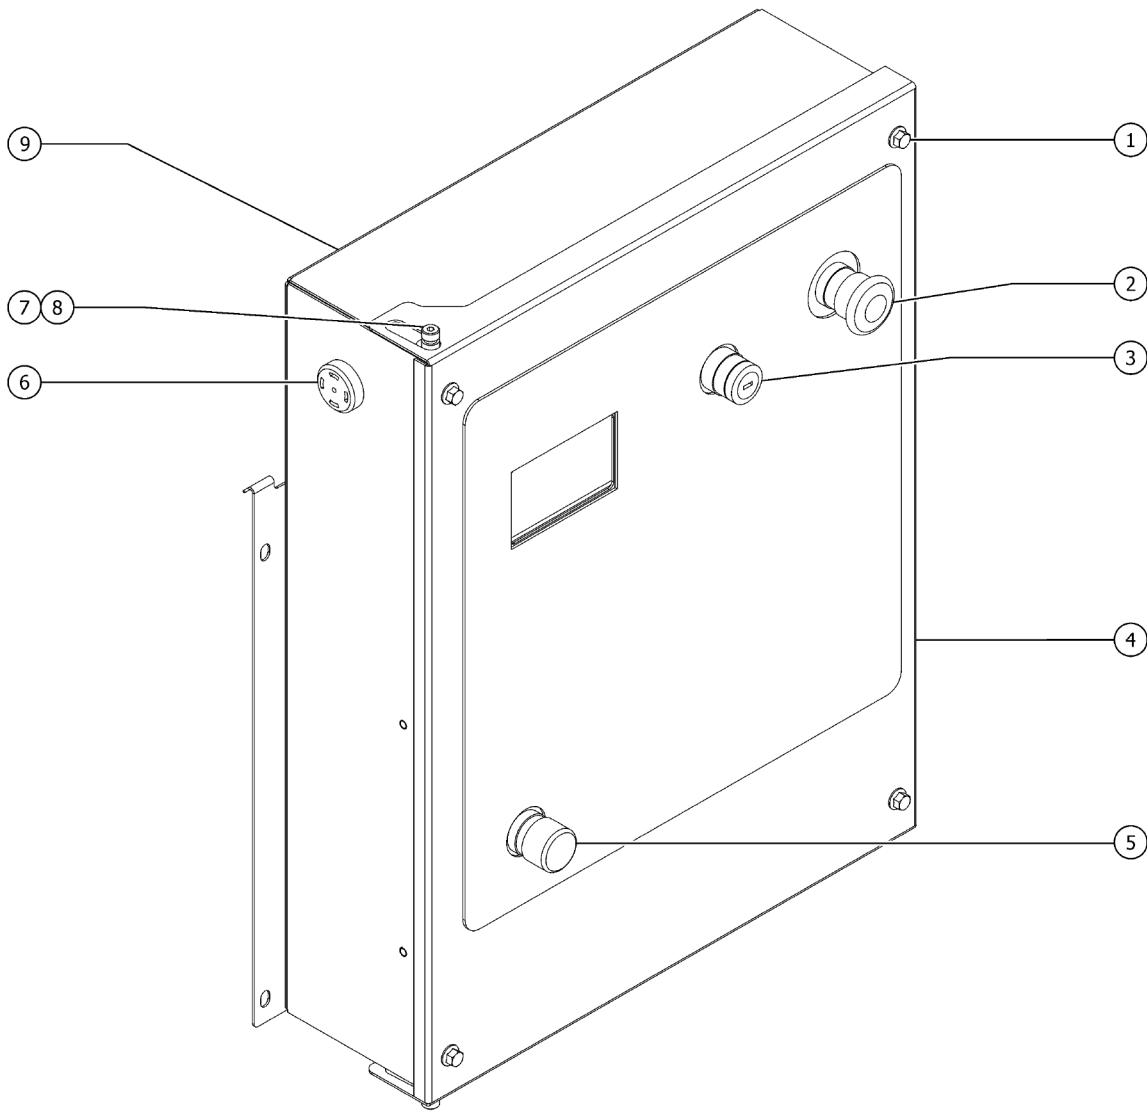

Item	Part No.	Description	Qty.
1	824078GT	SCREW,HHF,1/4-20X.75,8,ZAG	6
2	1256679GT	NUT,SERRATED,1/4-20,8,ZAG	6
3	824090GT	SCREW,HHF,3/8-16X1,8,ZAG	5
4	1278503GT	FORMING, BATTERY TRAY	1
5	1261277GT	BUMPER, RUBBER, 1.25 X 1.25 IN	1
6	1255805GT	NUT,SERRATED,5/16-18,8,ZAG	2
7	30143GT	BATTERY,12V,1000 CCA GRP 31	1
8	45708GT	HOOK,BATT HOLD DOWN,10"	2
9	30144GT	BATTERY HOLD DOWN,GROUP 31	1
10	1287432GT	POWER UNIT,12VDC, .067 CI, LOW CURRENT	1
10A-	58490GT	PUMP ASSY (77066)	
10A-	1254969GT	WELDMENT,72" CARRIAGE,QA	
10A-	77071GT	SOLENOID,77066	
10A-	77072GT	CHECK VALVE KIT,77066	
11	6888GT	SCREW,HHC,1/4-20 X 1	1
12	6091GT	NUT,NYLOCK,1/4-20	1
13	81578GT	HORN,12VDC,SPADE TERMINALS***	1
14	1269738GT	MODULE, VEC, ALC600	1
14A-	1251502GT	FUSE, ATM, 10AMP	
14A-	1251503GT	RELAY, 12V MICRO, 35AMP	
14A-	1251504GT	DIODE, 6A 22903-6V	
14A-	1251505GT	TOOL, FUSE PULLER, ATM	
14A-	1251506GT	FUSE, ATM, 5AMP	
14A-	1279520GT	CIRCUIT BREAKER 20A,TIII, ATC, 14VDC	
14A-	1279521GT	CIRCUIT BREAKER 15A,TIII, ATC, 14VDC	
14A-	1279522GT	RELAY SOLID STATE, 12V, 20A (B120-7022)	
14A-	1280401GT	CIRCUIT BREAKER, 30AMP MINI	

306.1 Ground Control Box - External