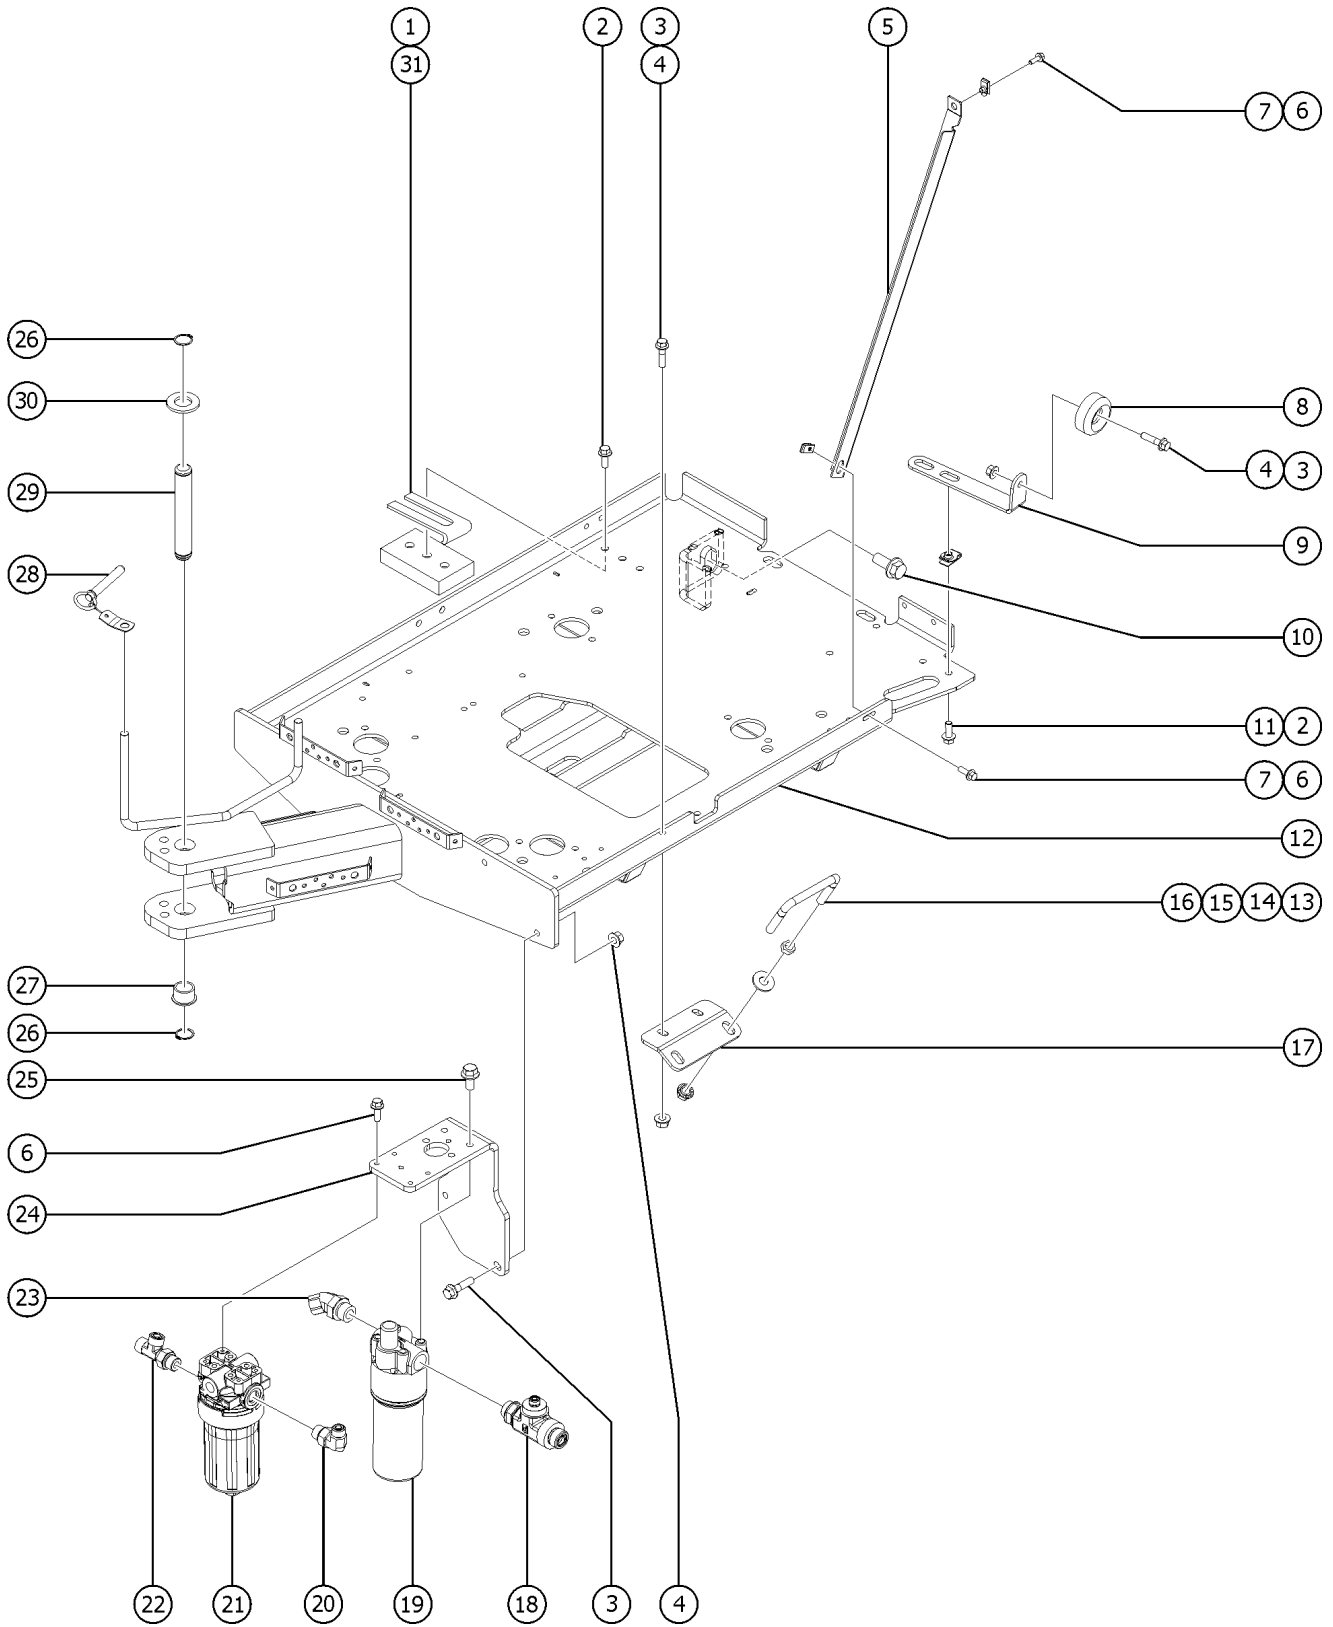

417.1 Engine Tray

Item	Part No.	Description	Qty.
1	34344GT	SHIM,SIDE PAD 16GA. 3 X 5	
2	824090GT	SCREW,HHF,3/8-16X1,8,ZAG	5
3	824092GT	SCREW, HHF, 3/8-16 X 1.5, 8, ZAG	5
4	824029GT	NUT,TL FLG,3/8-16,G,ZAG	5
5	1287739GT	FORMING, RADIATOR SHROUD BRACE	1
6	824078GT	SCREW,HHF,1/4-20X.75,8,ZAG	6
7	56912GT	SPRING CLIP,1/4-20,.025-.15X.5	2
8	50974GT	BUMPER,RUBBER,COVERS	1
9	1280797GT	FORMING, COVER STOP MOUNT	1
10	1253208GT	SCREW,HHF,5/8-11X1.5,8,ZAG	1
11	29868GT	SPRING CLIP,3/8-16,.05-.20X.73,ZAG	2
12	1271380GT	WELDMENT, ENGINE TRAY	1
13	1259855GT	UBOLT, 0.4724 IN D X 4.0 IN L	1
14	1255804GT	NUT,JAM,1/2-13,A,ZAG	2
15	1255760GT	WASHER,FLAT,1/2,USS,ZAG	2
16	1261724GT	NUT,SERRATED,1/2-13,8,ZAG	2
17	1279819GT	FORMING, COVER LATCH BRACKET	1
18	1279568GT	TEE, RUN, 12-12-6 WITH CHECK	1
19	60334GT	FILTER ASSY,HIGH PRESS SAE-12*	1
19-	1279465GT	BACKUP RING,71.60X67.20X1.40PTFE(60334)	
19-	1279466GT	O-RING,67.95X2.62-NBR-70SH(HF2P)(60334)	
19-	60857GT	FILTER,ELEMENT,BETA(5)=1000	
19-	58380GT	FILTER INDICATOR-(60334)	
20	48929GT	FITTING,ELBOW,90D,520220-6-8	1
21	1267807GT	ASSEMBLY, MED. PRESS. FILTER, ...	1
21-	1268229GT	ELEMENT-5 MIC, PAPER, W/ BYPASS	
22	48935GT	TEE,RUN,520428-8	1
23	48963GT	FITTING,ELBOW,45D,520320-12***	1