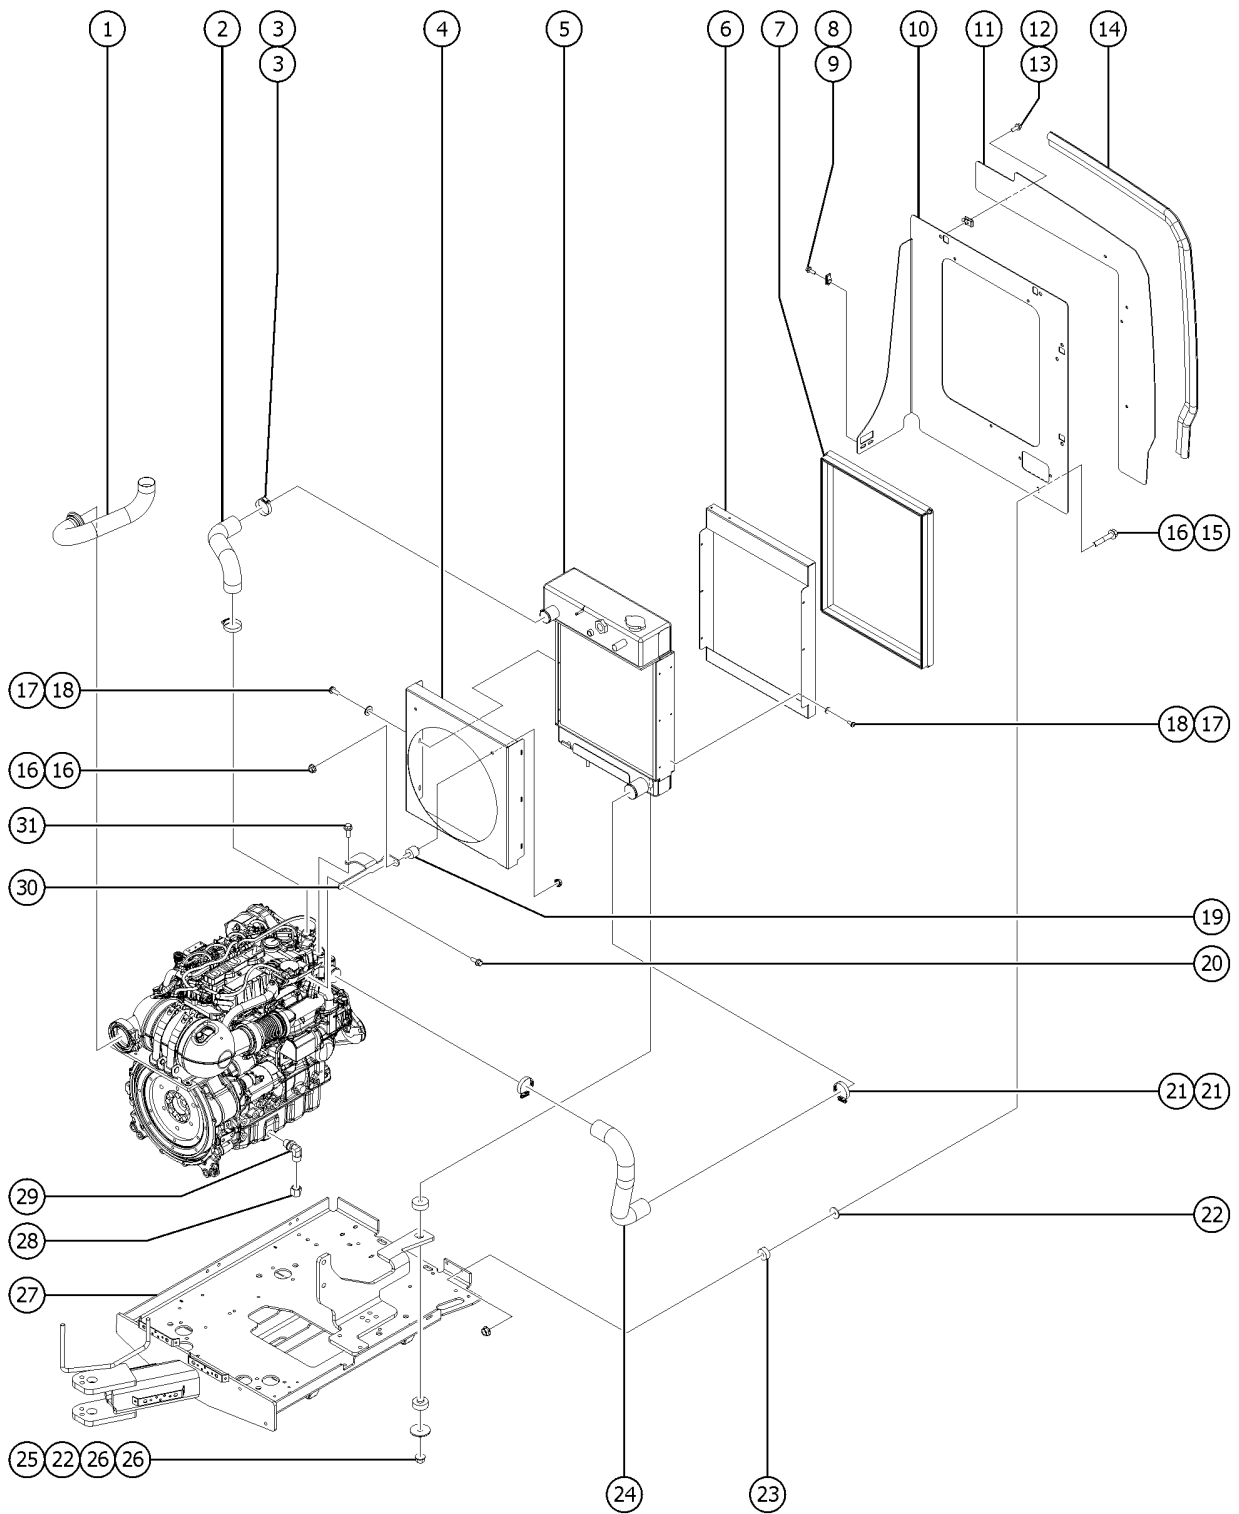

413.1 Deutz D2.9L4 Engine, View 2

Item	Part No.	Description	Qty.
1	1283326GT	TAILPIPE,S40-45 DEUTZ 2.9L TIRE IV	1
2	1264348GT	HOSE,UPPER RADIATOR W/INTEGRATED TANK,DEUTZ D2.9	1
3	22672GT	CLAMP,HOSE,1.75	2
4	1262324GT	SHROUD, FAN, DEUTZ 2.9L	1
5	1262308GT	RADIATOR/EXPANSION TANK, DEUTZ	1
5-	1259441GT	HOSE,OVERFLOW,DEUTZ D2.9	
6	235660GT	FORMING,RADIATOR SHROUD	1
7	119219GT	TRIM,EDGE,1/8X3/4 END BULB	81
8	824086GT	SCREW,HHF,5/16-18X1,8,ZAG	2
9	36456GT	SPRING CLIP,5/16-18,.025-.15X.83,ZAG	2
10	1285247GT	FORMING, SHROUD	1
11	1285246GT	PLATE, SHROUD	1
12	824078GT	SCREW,HHF,1/4-20X.75,8,ZAG	4
13	56912GT	SPRING CLIP,1/4-20,.025-.15X.5	4
14	119219GT	TRIM,EDGE,1/8X3/4 END BULB	39
15	1255800GT	SCREW,HHF,5/16-18X1.75,8,ZAG	1
16	1255805GT	NUT,SERRATED,5/16-18,8,ZAG	3
17	824220GT	SCREW,PHPM SEMS ET,10-24X.5,ZA	10
18	1253185GT	WASHER,FLAT,#10,USS,ZAG	10
19	48498GT	ISOLATOR,AIR FILTER MOUNT	1
20	237238GT	SCREW,HHF,M6-1.0X12,DIN6921,10	1
21	35434GT	CLAMP,HOSE,2.00***	2
22	824120GT	WASHER, FLAT, .375 X 1.50 X .125, ZAG	3
23	1285248GT	WEARPAD, SHROUD	1
24	237194GT	HOSE,LOWER RADIATOR,DEUTZ D2.9	1
25	1274322GT	NUT,NYLOCK FLG,3/8-16,F,ZAG	2
26	24038GT	SHOCK MOUNT,SMALL	2
27	1271380GT	WELDMENT, ENGINE TRAY	1
		(refer to 417.1)