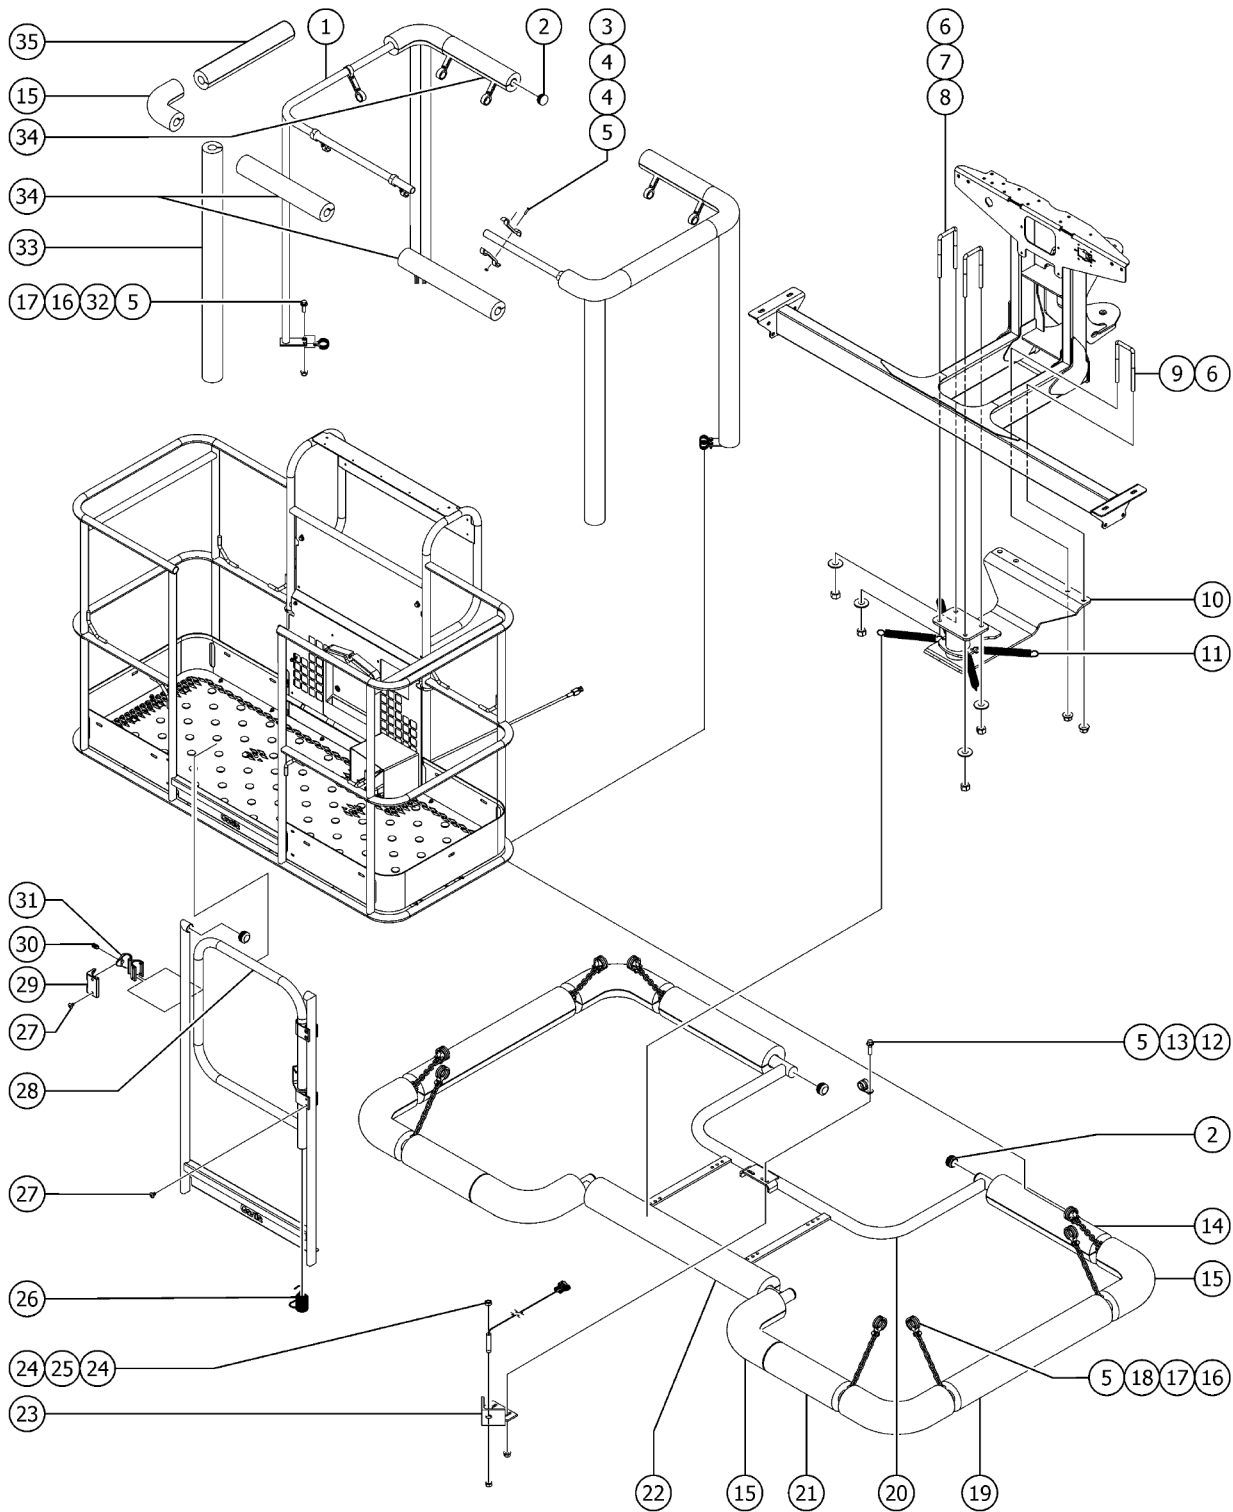

818.2 Aircraft Protection Package with Swing Gate

818.2 Aircraft Protection Package with Swing Gate

Item	Part No.	Description	Qty.
A	128203GT	SWITCH TOGGLE ASSY SPDT 2P MOM	1
1	822771GT	WDMT,FRAME,AIRCRAFT PROTECTION (Include item 32)	2
2	55753GT	BUMPER, PLASTIC, 1.25 O.D.	11
3	824079GT	SCREW,HHF,1/4-20X1,8,ZAG	20
4	122073GT	SUPPORT, RAILING	20
5	1277924GT	NUT,NYLOCK FLG,1/4-20,F,ZAG	46
6	66472GT	U-BOLT, SQR, 3/8-16X2X5, PLTD	4
7	1255758GT	WASHER,FLAT,3/8,USS,ZAG	4
8	824038GT	NUT,TL JAM,3/8-16,A,ZAG	4
9	824029GT	NUT,TL FLG,3/8-16,G,ZAG	4
10	1274645GT	WELDMENT,SKID PLATE,AIRCRAFT PROT.	1
11	822769GT	SPRING,EXTENSION,1.92LB/IN	4
12	824079GT	SCREW,HHF,1/4-20X1,8,ZAG	2
13	6833GT	CLAMP,0.50,#8 X 1/4,RUB CUSH	1
14	75617-1550GT	PADDING,FOAM 3.5"OD X 1.50"ID	2
15	75636GT	PADDING,FOAM,3.0"X1.50ID 90DEG	10
16	21618GT	CLAMP,1.13,#18 X 1/4,RUB CUSH	24
17	824078GT	SCREW,HHF,1/4-20X.75,8,ZAG	24
18	56426-700GT	CHAIN,NO.2 (11 LINKS)	8
19	75617-2275GT	PADDING,FOAM 3.5"OD X 1.50"ID	2
20	822759GT	WDMT,AIRCRAFT SENSOR BUMPER	1
21	75617-1025GT	PADDING,FOAM 3.5"OD X 1.50"ID	2
22	822768GT	FOAM, AIRCRAFT PROTECTION	1
23	77797GT	WELDMENT, SENSOR MOUNT	1
24	88390GT	NUT,HEX,M8,PLASTIC	2
25	1269721GT	HARNESS, PROX SENSOR,ACP	1
25-	27391GT	PROXIMITY SENSOR***	
25-	29261GT	MAGNET,NEODYMIUM,.375 X .100