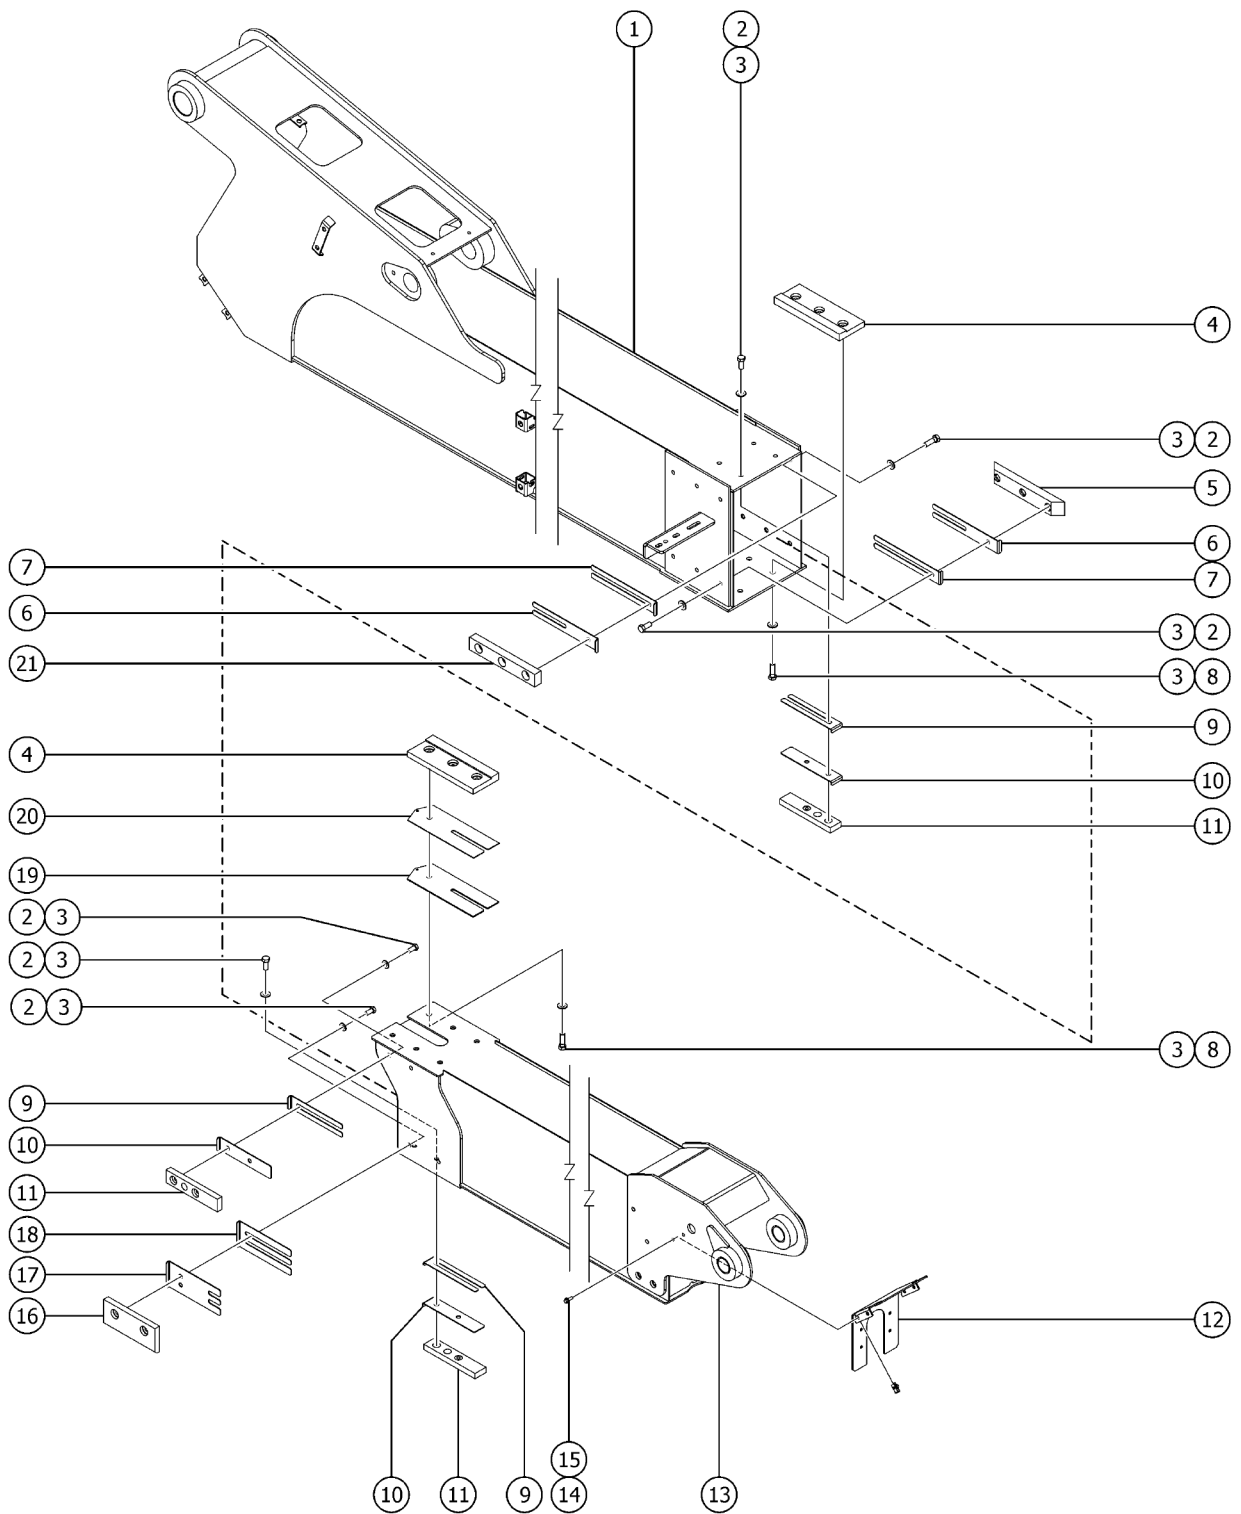

503.1 Boom Assembly, Wearpads

Item	Part No.	Description	Qty.
1	1279602GT	ASSEMBLY, BOOM #1 WITH BEARINGS, S40/45XC (refer to 502.1)	
2	826791GT	SCREW,HHC,3/8-16X.875,8,ZAG	28
3	826793GT	WASHER,FLAT,3/8,SAE,HRD,ZAG	40
4	1278794GT	WEAR PAD, 9 X 3.5 X 0.813 W/NUTS	4
5	1279264GT	WEAR PAD, 9 X 1.5 X 0.875, TAPERED W/NUTS	2
6	1278981GT	SHIM,WEAR PAD,9 X 1.5,14GA	4
7	1278980GT	SHIM,WEAR PAD,9 X 1.5,16GA	4
8	824068GT	SCREW, HHC, 3/8-16 X 1.25, 8, ZAG	12
9	1276017GT	SHIM,WEAR PAD,7 X 1.5,16GA	6
10	1276018GT	SHIM,WEAR PAD,7 X 1.5,14GA	6
11	1276019GT	WEAR PAD,7 X 1.5 X .625 W/INSERT	6
12	1288922GT	FORMING, DEBRIS COVER, BOOM #2	1
13	1279603GT	ASSEMBLY, BOOM #2 WITH BEARINGS, S40/45XC (refer to 502.1)	
14	824078GT	SCREW,HHF,1/4-20X.75,8,ZAG	4
15	56912GT	SPRING CLIP,1/4-20,.025-.15X.5	4
16	1279188GT	WEAR PAD,7 X 3.0 X .625 W/NUTS	2
17	1279211GT	SHIM, WEAR PAD, 7 X 3, 14GA	2
18	1279210GT	SHIM, WEAR PAD, 7 X 3, 16GA	2
19	1278788GT	SHIM, WEAR PAD, 9 X 3.5, 12GA	2
20	1278789GT	SHIM, WEAR PAD, 9 X 3.5, 16GA	2
21	1278979GT	WEAR PAD,9X1.5X0.875 W/NUTS	2