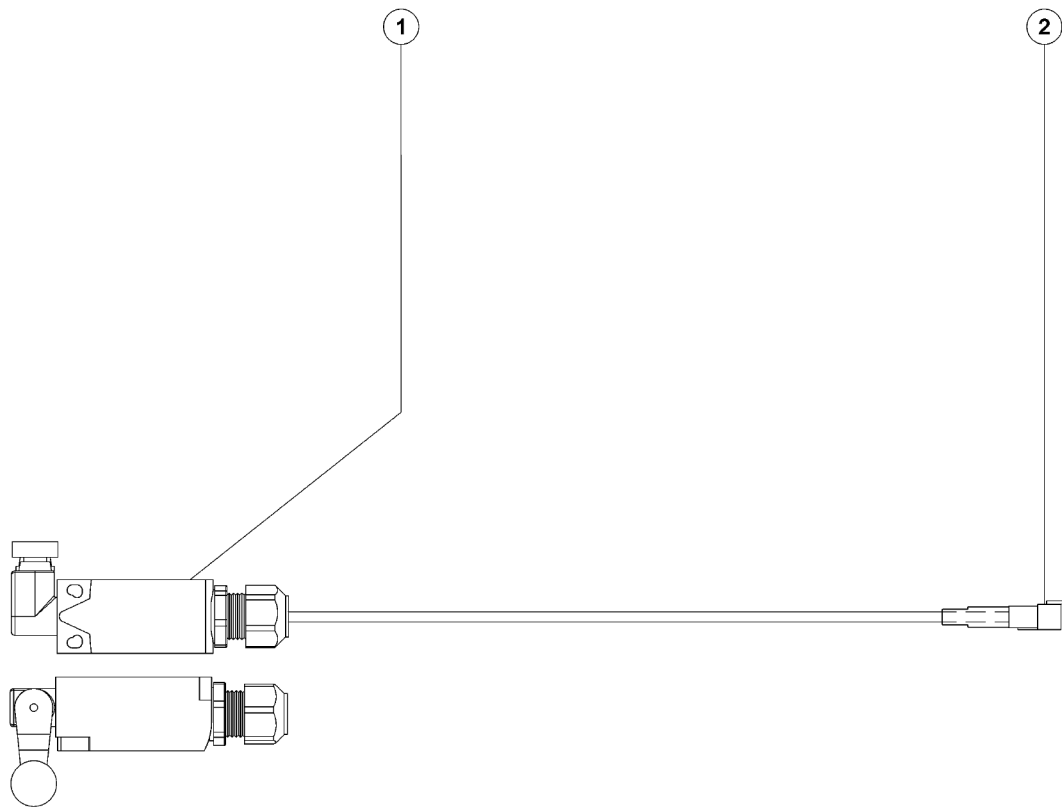

311.113 Load Sense, Boom Retract