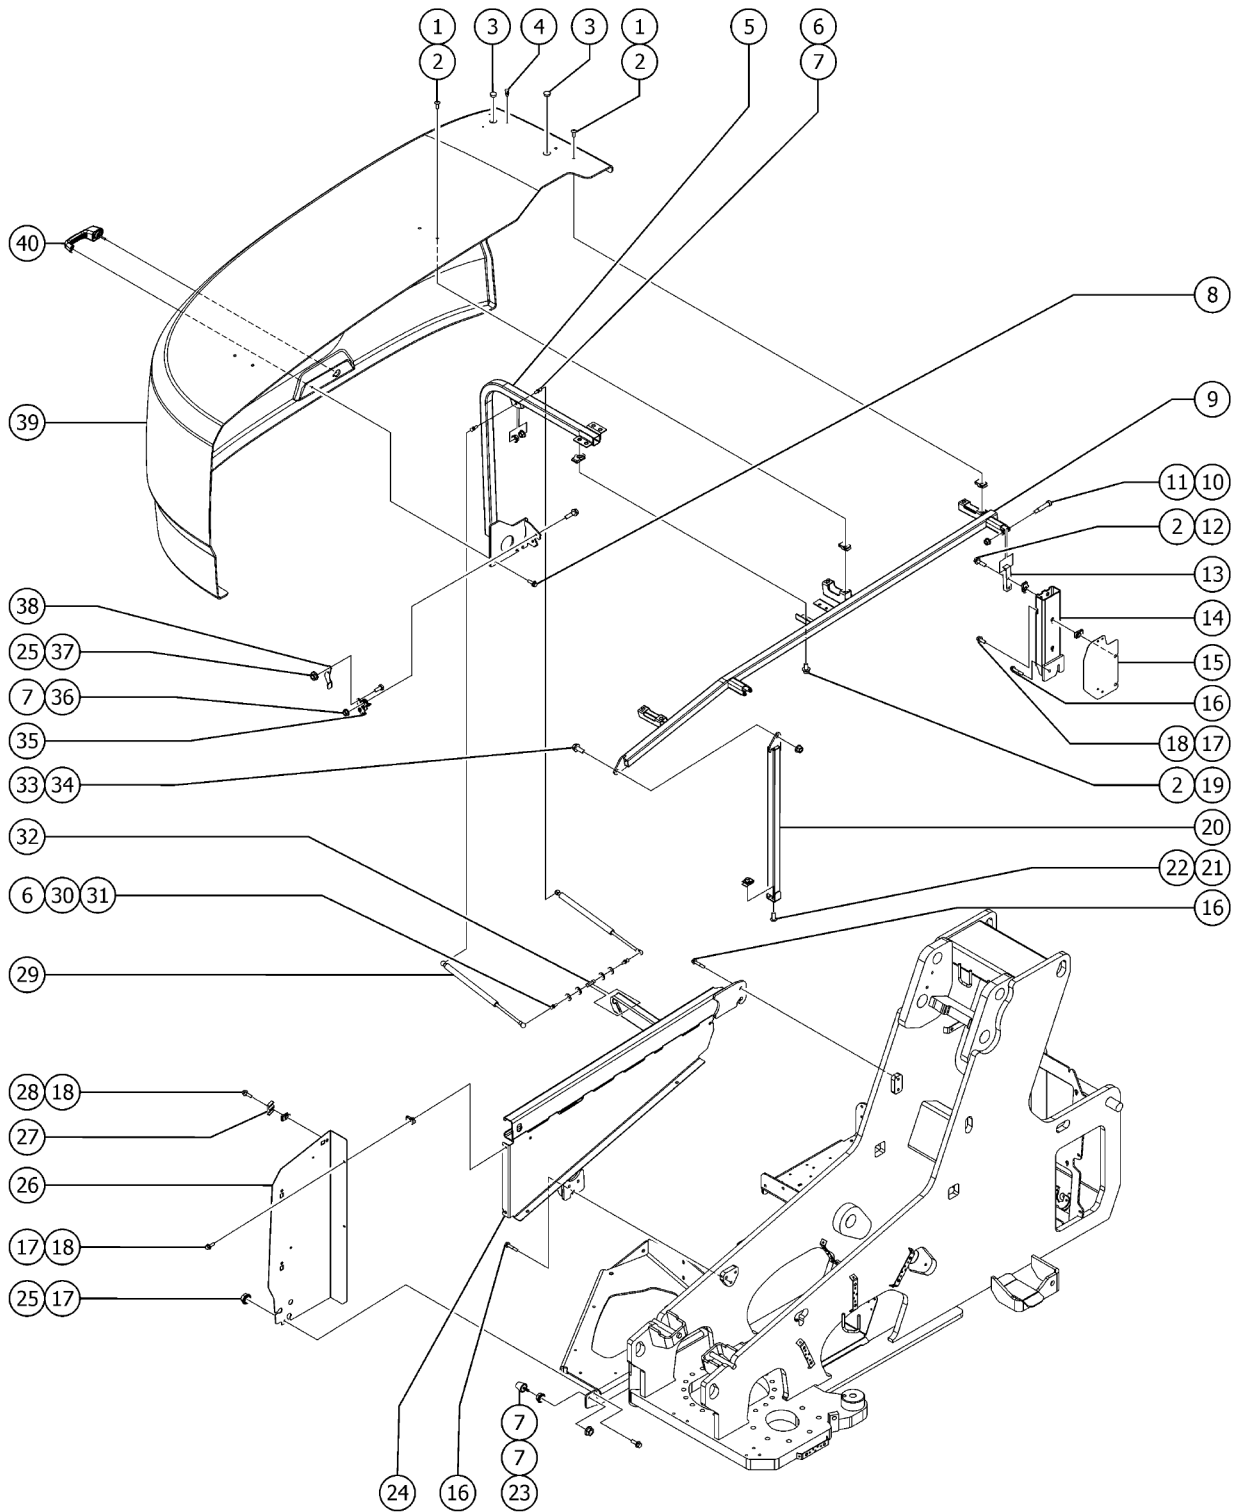

308.1 Turntable Covers - Hydraulic Tank Side

308.1 Turntable Covers - Hydraulic Tank Side

Item	Part No.	Description	Qty.
29	106069GT	STRUT,GAS,200 LB***	2
30	825358GT	WASHER,FLAT,5/16,USS,ZAG	2
31	11978GT	WASHER,FLAT,NYLON.515X.88X.093	2
32	1281795GT	BAR, MACHINED, SLIDER, STRUT MOUNT	1
33	824090GT	SCREW,HHF,3/8-16X1,8,ZAG	1
34	824029GT	NUT,TL FLG,3/8-16,G,ZAG	1
35	215254GT	LATCH,ROTARY,ENGINE COVER	1
36	824087GT	SCREW, HHF, 5/16-18 X 1.25, 8, ZAG	2
37	824059GT	SCREW,HHC,1/4-20X.75,8,ZAG	2
38	1262211GT	FORMING, LATCH TRIGGER, ES	1
39	1279952GT	COVER, TANK-SIDE, S40/45XC	1
40	1256054GT	HANDLE,YELLOW LOCKING,CODE 455	1
40-	37947GT	KEYS,10 PACK*** sold separately	
40-	83093GT	KEY SINGLE*** sold separately