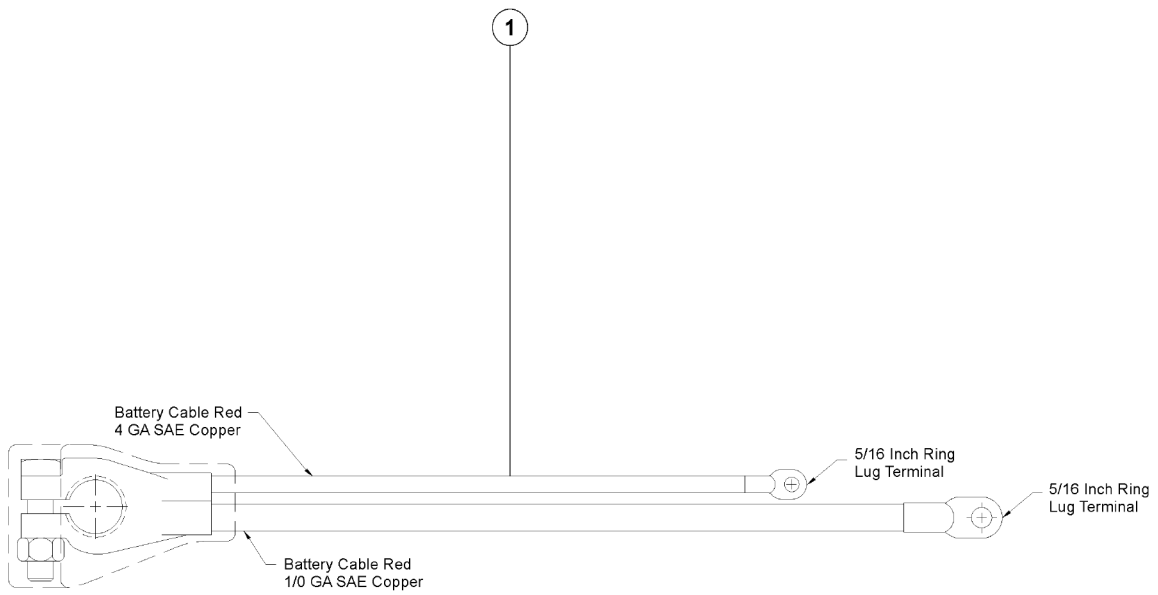

311.123B Battery Cable, D2011, P404F Engine, Positive