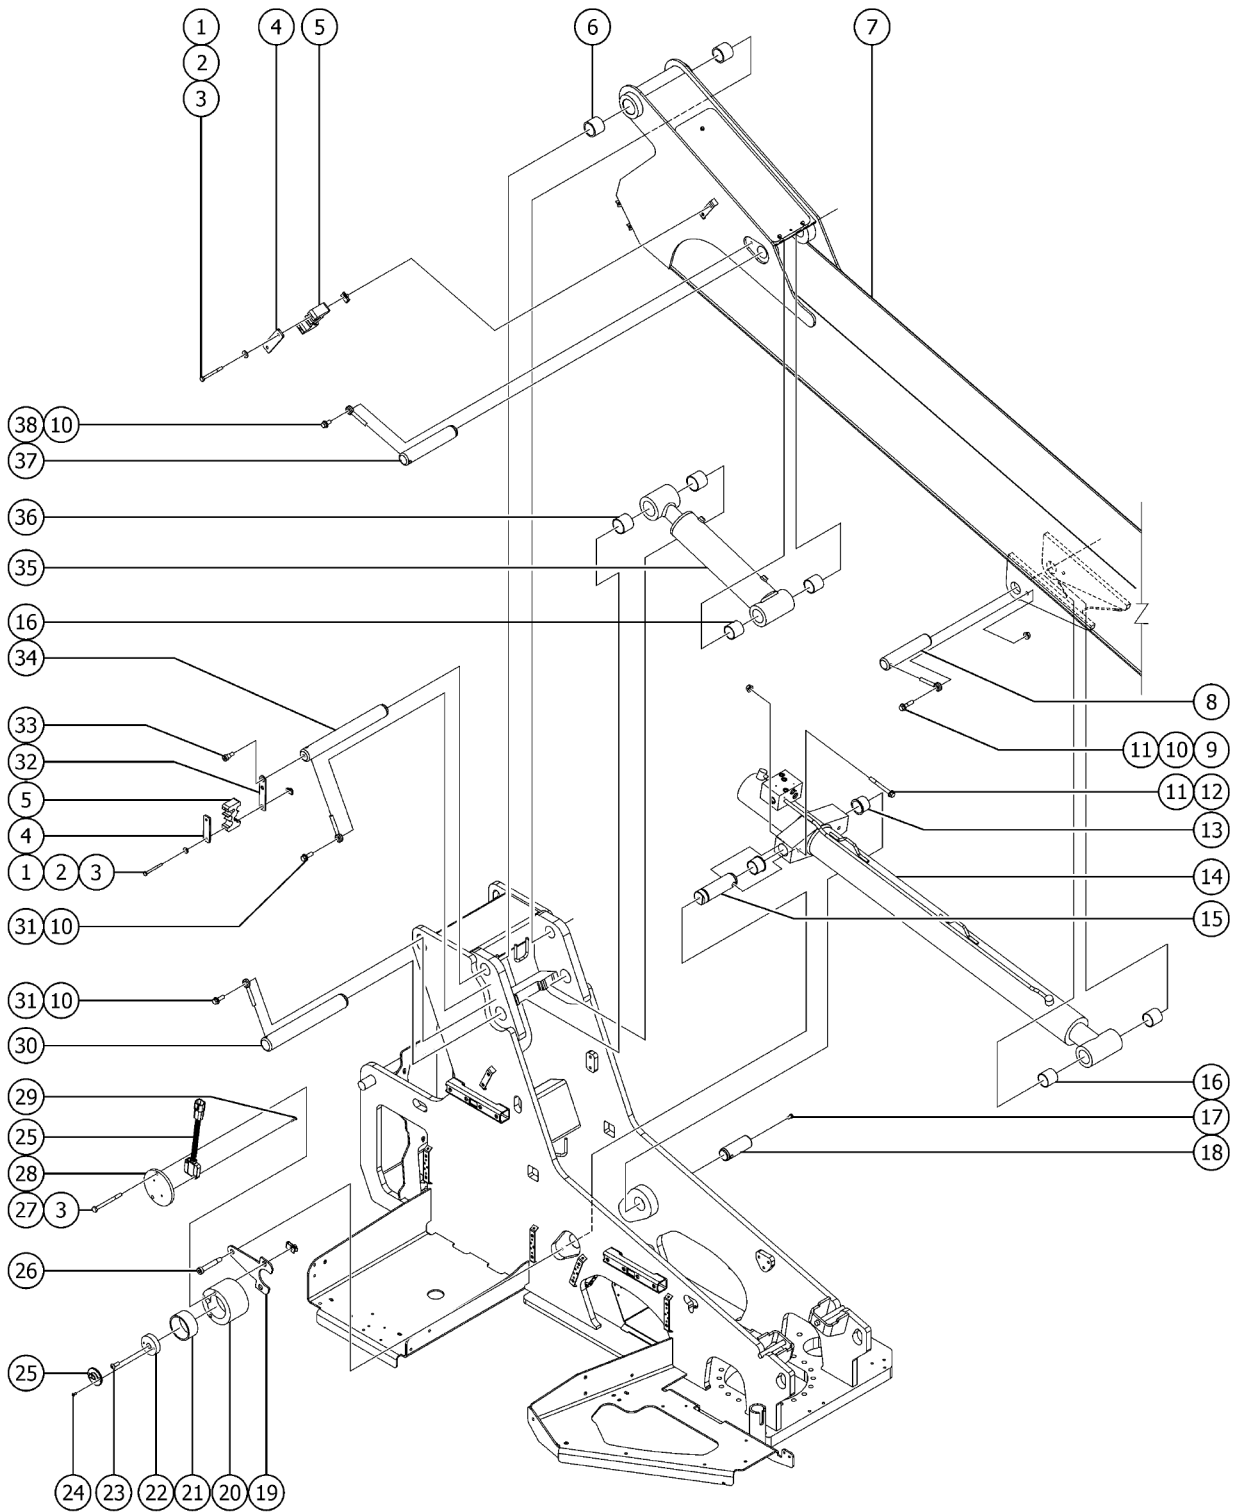

501.1 Boom Lift and Master Cylinder Installation

501.1 Boom Lift and Master Cylinder Installation

Item	Part No.	Description	Qty.
1	1256803GT	SCREW,HHC,1/4-20X2.75,8,ZAG	4
2	824113GT	WASHER,FLAT,1/4,USS,ZAG	4
3	56912GT	SPRING CLIP,1/4-20,.025-.15X.5	6
4	1279882GT	PLATE, CLAMP BAR	2
5	1279429GT	CLAMP BLOCK, S40/45XC	2
6	1279303GT	BEARING,2.00IDX2.50ODX2.00L	2
7	1279602GT	ASSEMBLY, BOOM #1 WITH BEARINGS, S40/45XC (refer to 502.1)	
8	1278884GT	PIN,2.00DIA X 9.50LG,1 HOLE	1
9	1256172GT	SCREW,HHF,1/2-13X 2,8,ZAG	1
10	1256267GT	ROD END,.5 X 3.75,ZAG	4
11	1251997GT	NUT,TL FLG,1/2-13,G,ZAG	3
12	1255392GT	SCREW,HHF,1/2-13X4.5,8,ZAG	2
13	88920GT	BEARING,FL,2.00IDX2.25ODX1.50L	2
14	1279052GT	ASSEMBLY, LIFT CYLINDER, S40/45XC includes boom angle sensor and bearings	1
14-	1274951GT	CYLINDER, LIFT, S40/45XC	
14-	75064GT	VALVE, COUNTERBALANCE, CWCG-LGN.5000	
14-	1273414GT	VALVE,COUNTERBALANCE,CBCB-LHN 3500	
14-	1284467GT	SEAL KIT, PRIMARY CYLINDER, 1274951	
15	1278498GT	PIN,2.00DIA X 6.688LG, ANGLE SENSOR	1
16	42014GT	BEARING,2.00IDX2.25ODX2.00L	4
17	1256109GT	SCREW,HHC,3/8-16X.75,8,ZAG	1
18	1279767GT	PIN,2.00DIA X 5.25LG,1 HOLE,CHAMFER,TAP	1
19	1278502GT	ARM, ANGLE SENSOR LOCATOR	1
20	1278499GT	MACHINED, ANGLE SENSOR HOUSING	1
21	824645GT	BEARING,2.00IDX2.25ODX1.00LG	1
22	1278500GT	MACHINED, MAGNET CARRIER	1
23	1256471GT	SCREW,BHC,1/4-20X.625,F835,ZAG	1
24	237242GT	SCREW,FHS,M3-0.5X8,DIN7991,10.9,ZAB	2