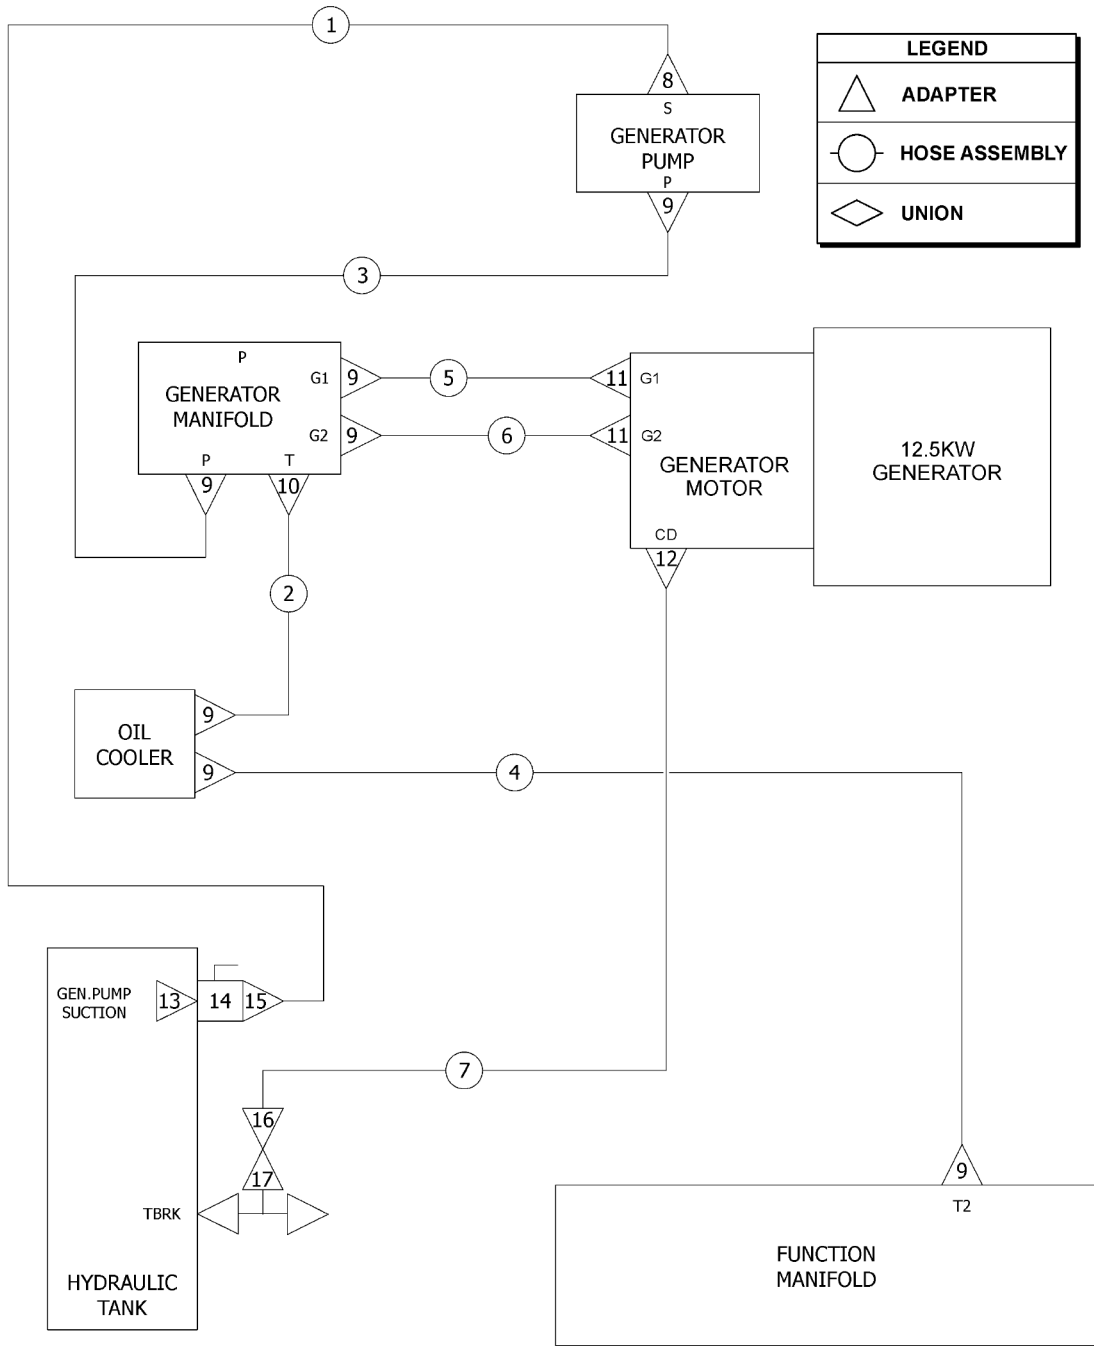

808.1 Hoses and Fittings - Welder

808.1 Hoses and Fittings - Welder

Item	Part No.	Description	Qty.
1	1282937-6237GT	ASSY, HOSE, HYD, -20, 200, STR, 45	1
2	1281706-6929GT	ASSY, HOSE, HYD, -12, 1750, STR, 90LNG	1
3	94374-6830GT	ASSY, HOSE, HYD, -12, 4000, STR, 90	1
4	49150-6630GT	ASSY, HOSE, HYD, -12, 1750, STR, 90	1
5	49151-2548GT	HOSE ASSY,3/4,STR FEM,STR FEM	2
6	49125-2570GT	ASSY, HOSE, HYD, -6, 3000, STR, 90	1
7	88936GT	CONN,520120-20-16	1
8	48960GT	FITTING,CONN,520120-12***	7
9	48959GT	FITTING,ELBOW,90D,520220-12	1
10	48974GT	ELBOW,90D,520220-12-10	2
11	48915GT	ELBOW,90D,520220-6	1
12	61263GT	UNION,STR.THREAD 20	1
13	101494GT	VALVE,BALL,FSAE-20,FSAE-20	1
14	75654GT	CONN,520120-20	1
15	48922GT	CONN,520102-6-6	1
16	48875GT	TEE,RUN,SWIVEL,520432-6	1
17	48875GT	TEE,RUN,SWIVEL,520432-6	1