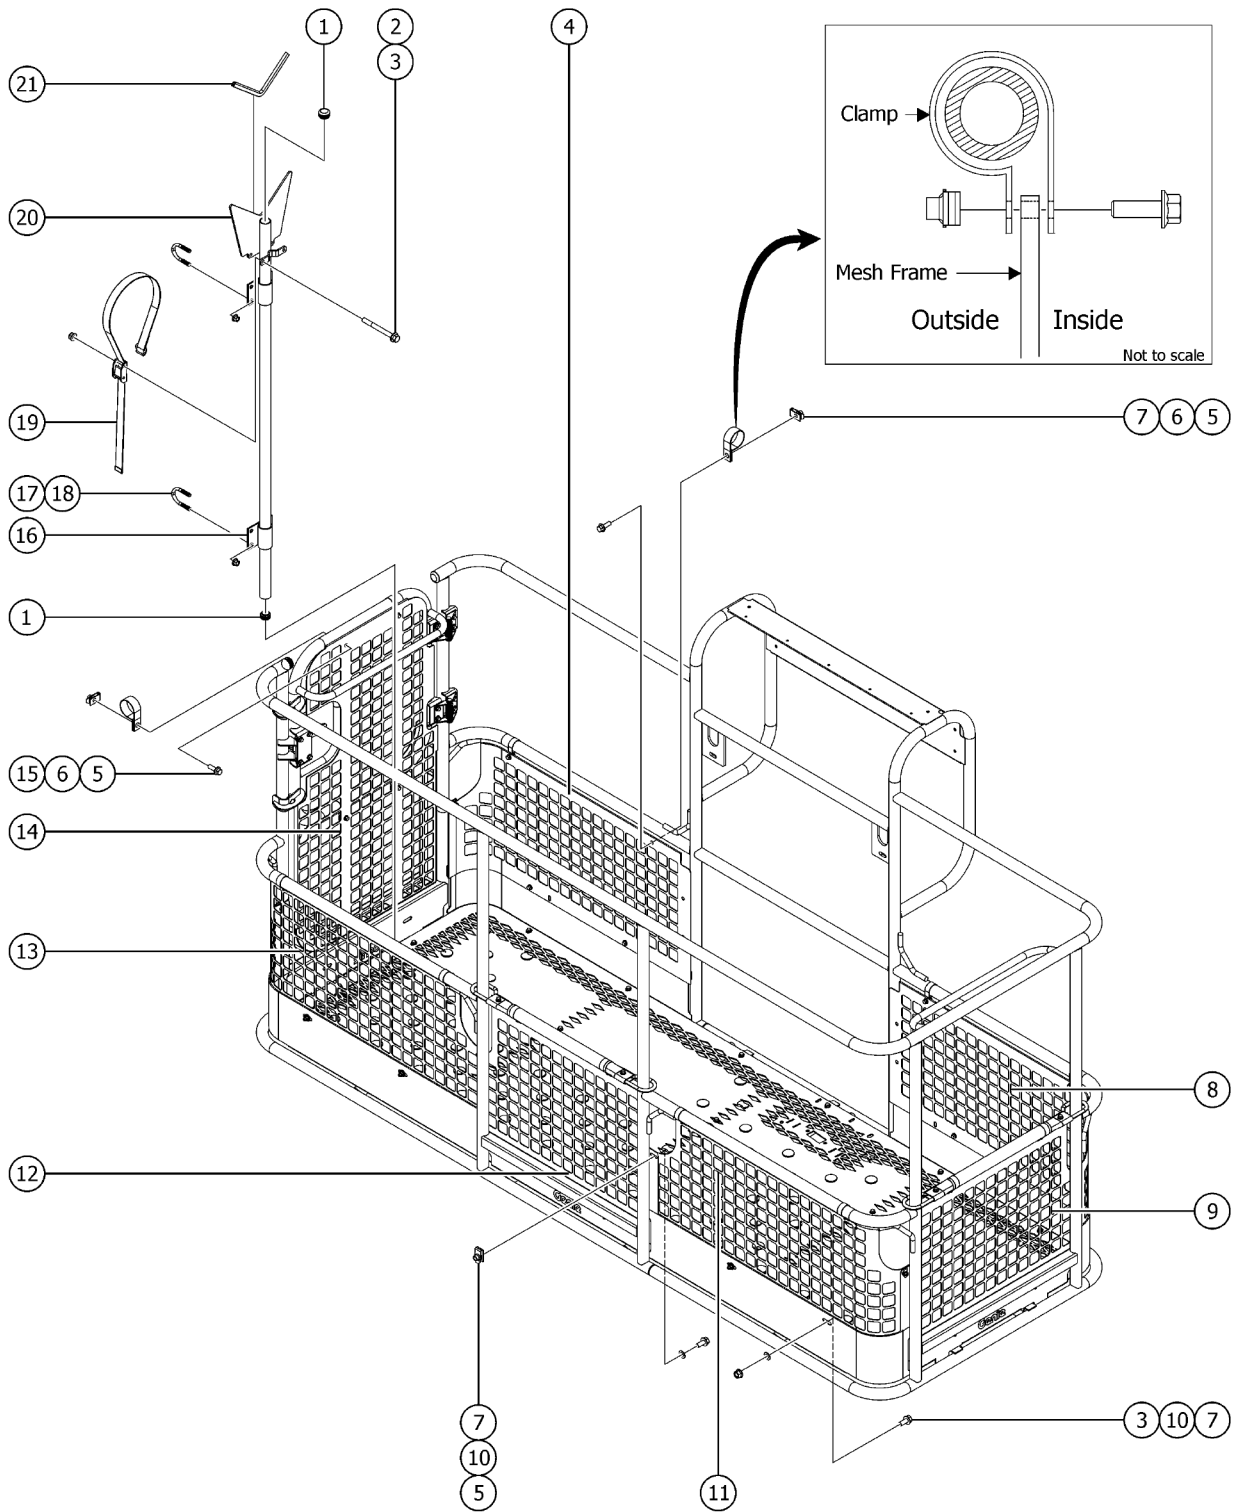

804.1 Platform Half-Mesh and Pipe Cradle

804.1 Platform Half-Mesh and Pipe Cradle

Item	Part No.	Description	Qty.
1	55753GT	BUMPER, PLASTIC, 1.25 O.D. ....	4
2	824083GT	SCREW,HHF,1/4-20X2.5,8,ZAG ....	4
3	1277924GT	NUT,NYLOCK FLG,1/4-20,F,ZAG ....	
4	1270994GT	PANEL, HALF MESH (8 foot Platform) ....	1
4B	1270314GT	PANEL, HALF MESH (6 foot Platform) ....	1
5	56912GT	SPRING CLIP,1/4-20,.025-.15X.5 ....	
6	56424GT	CLAMP,1.25X.5 RUBBER-CUSHION ....	
7	824078GT	SCREW,HHF,1/4-20X.75,8,ZAG ....	
8	1271019GT	PANEL, HALF MESH (8 foot Platform) ....	1
9	1271061GT	PANEL, HALF MESH (8 foot Platform) ....	1
9B	1270313GT	PANEL, HALF MESH (6 foot Platform) ....	1
10	824113GT	WASHER,FLAT,1/4,USS,ZAG ....	
11	1271018GT	PANEL, HALF MESH (8 foot Platform) ....	1
12	1271061GT	PANEL, HALF MESH ....	1
13	1271040GT	PANEL, HALF MESH (8 foot Platform) ....	1
13B	1270316GT	PANEL, HALF MESH (6 foot Platform) ....	1
14	1278793GT	WELDMENT,PLATFORM MESH GATE ....	1
15	824079GT	SCREW,HHF,1/4-20X1,8,ZAG ....	4
16	81368GT	WELDMENT,PIPE CRADLE MOUNT ....	4
17	1251600GT	U-BOLT, FLATTENED, 1.5 X 3/8 ....	8
18	1274322GT	NUT,NYLOCK FLG,3/8-16,F,ZAG ....	16
19	56570GT	STRAP, CONDUIT HOLDER 60**** ....	2
20	56525GT	WELDMENT, PIPE CRADLE ....	2
21	19018-1100GT	TRIMLOCK,BLACK,5/32" ....	2