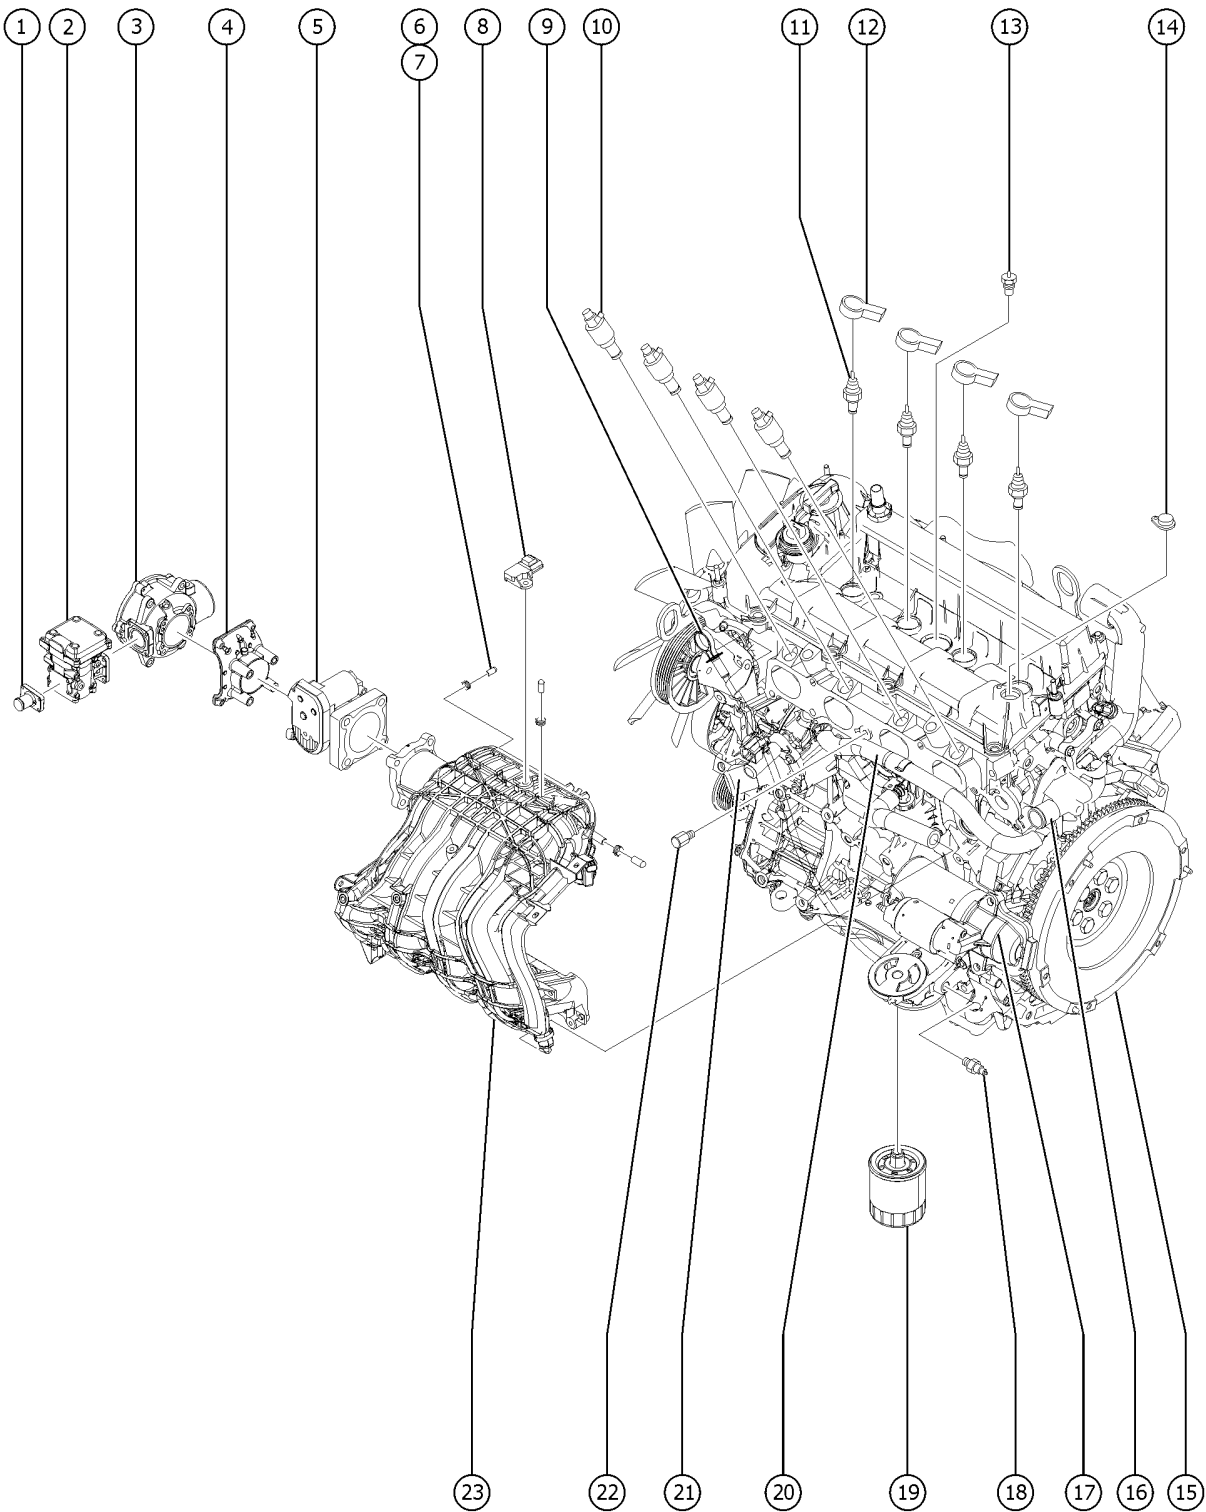

403.1 Ford MSG-425 Engine, View 1

<i>Item</i>	<i>Part No.</i>	<i>Description</i>	<i>Qty.</i>
19	119139GT	OIL FILTER,DSG-423	1
19-	1277968GT	SEPERATOR ASSY,OIL,FORD MSG	1
20	215302GT	HOSE, COOLANT BYPASS, MSG425	1
21	215310GT	THERMOSTAT W/HOUSING, MSG425	1
22	215309GT	SENSOR, KNOCK, MSG425	1
23	215305GT	INTAKE MANIFOLD, MSG425	1
23-	1277969GT	GASKET,INTAKE MANIFOLD,MSG 425 for 215305	1