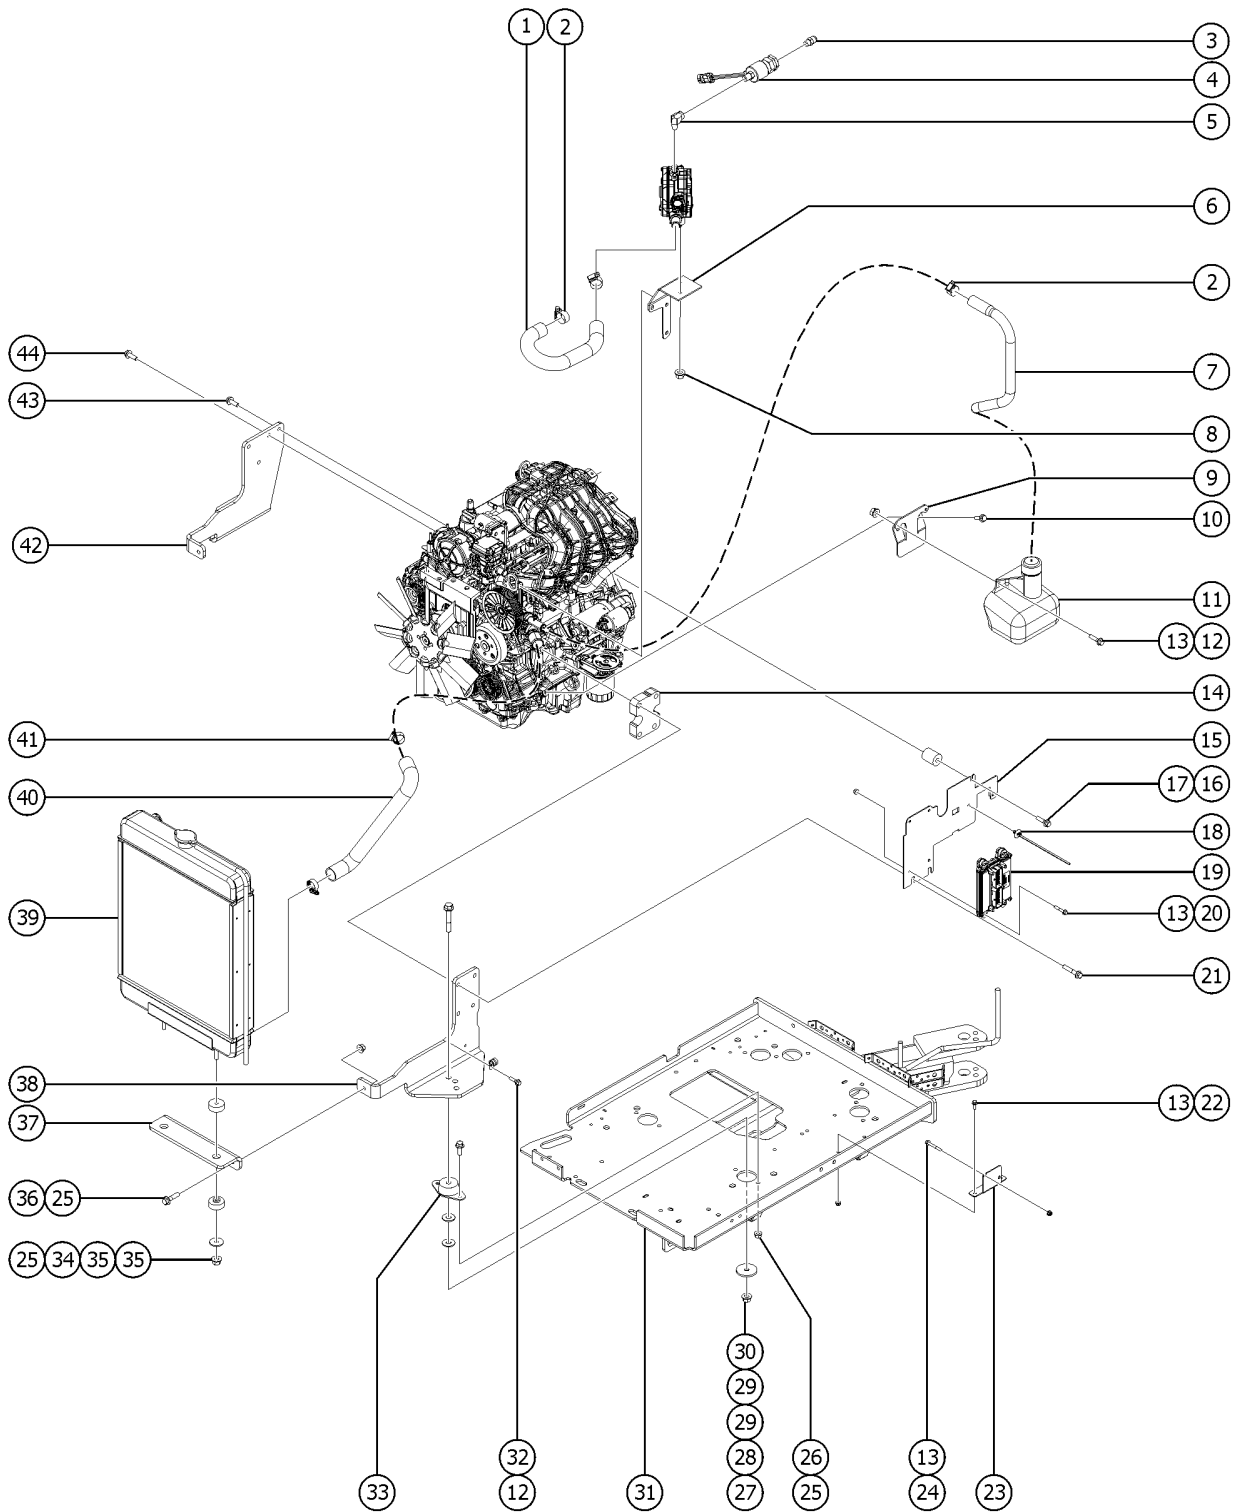

407.1 Ford MSG-425 Engine, View 5

Item	Part No.	Description	Qty.
26	824090GT	SCREW,HHF,3/8-16X1,8,ZAG	4
27	1274172GT	NUT,NYLOCK FLG,1/2-13,G,ZAG	2
28	1256283GT	WASHER,FLAT,.5X2.25X.188,ZAG	2
29	1255760GT	WASHER,FLAT,1/2,USS,ZAG	4
30	1295334GT	TERM QC TAB - #8 RING, .250, 45 DEG, BRASS	2
31	1271380GT	WELDMENT, ENGINE TRAY	
		(refer to 417.1)	
32	6833GT	CLAMP,0.50,#8 X 1/4,RUB CUSH	1
33	70452GT	ISOLATOR,ENGINE	2
34	824120GT	WASHER, FLAT, .375 X 1.50 X .125, ZAG	2
35	24038GT	SHOCK MOUNT,SMALL	4
36	824092GT	SCREW, HHF, 3/8-16 X 1.5, 8, ZAG	2
37	110417GT	FORMING,RADIATOR SUPPORT**	1
38	236420GT	ENGINE MOUNT, LEFT, MSG425	1
39	110406GT	RADIATOR,FORD DSG423 & MSG425	
		(refer to 406.1)	
40	236339GT	HOSE, LOWER RADIATOR, MSG425	1
41	36208GT	CLAMP,HOSE,1.25***	2
42	236421GT	ENGINE MOUNT, RIGHT, MSG425	1
43	232874GT	SCREW,HHF,M10-1.5X30,DIN6921,10.9,ZAB	3
44	232871GT	SCREW,HHF,M10-1.5X40,DIN6921,1	1