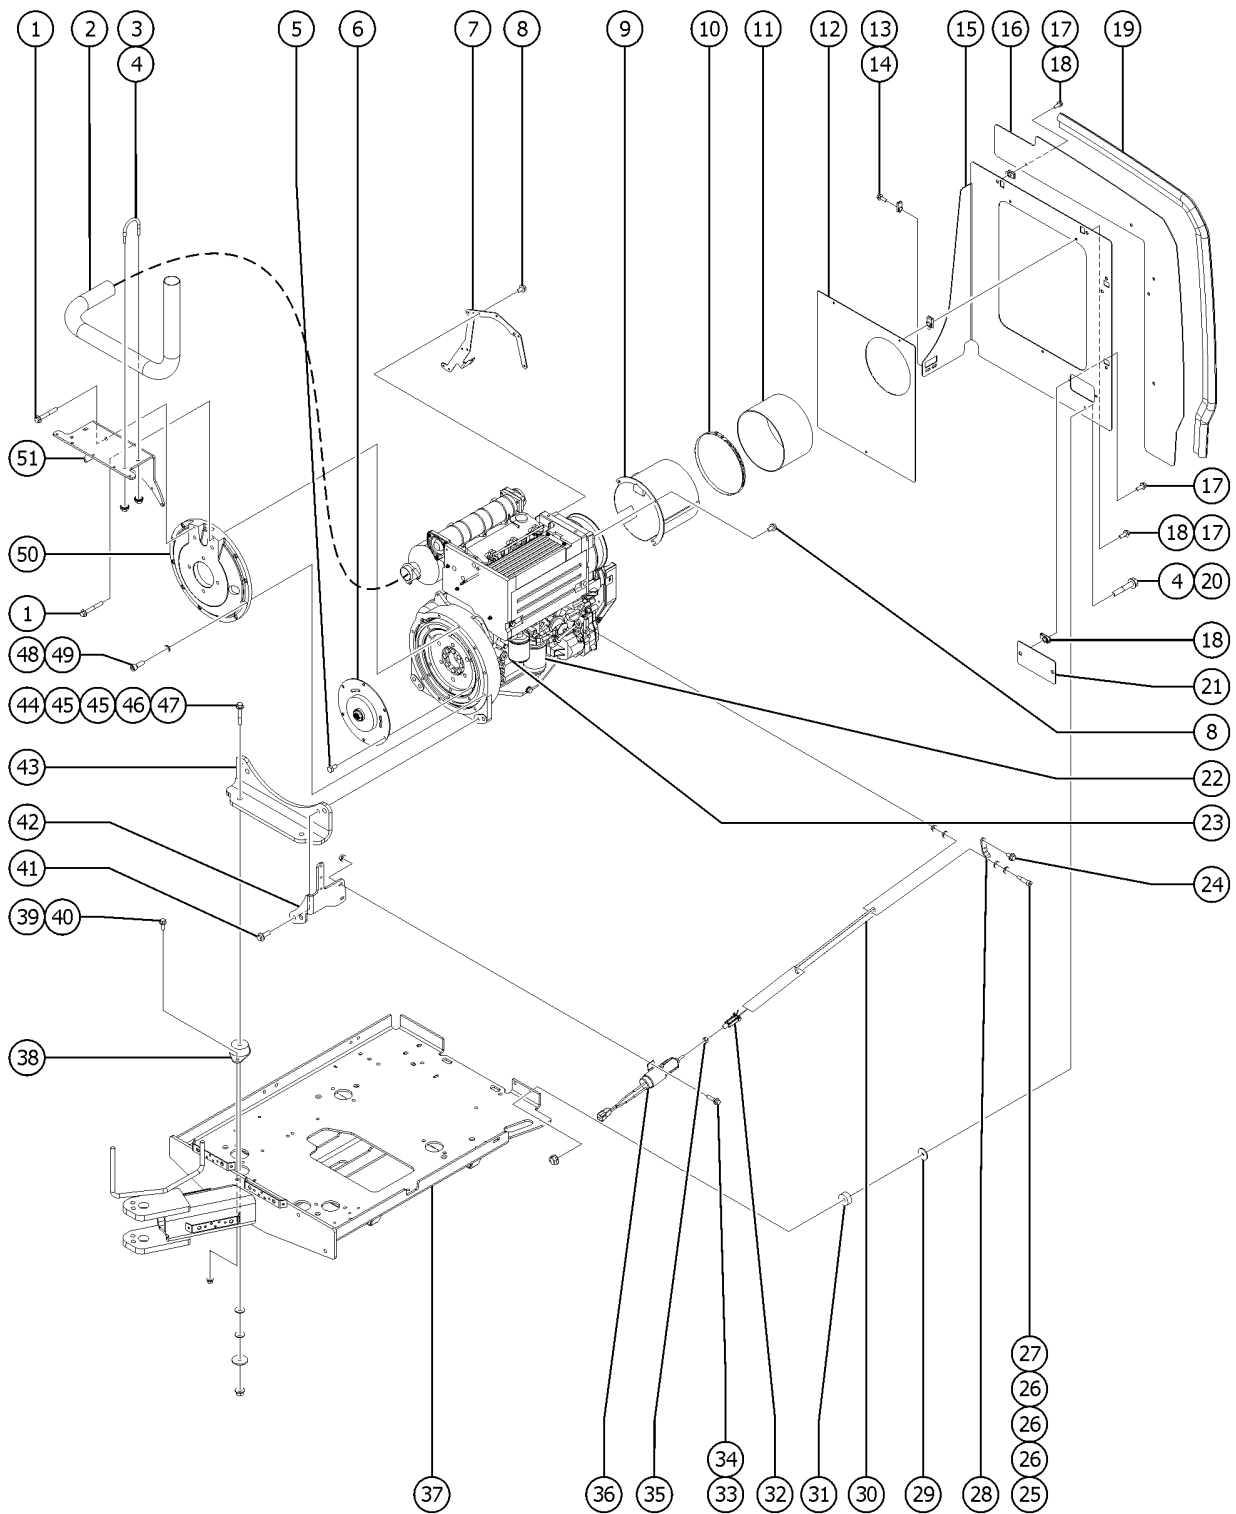

401.1 Deutz D2011L03i, View 1

Item	Part No.	Description	Qty.
26	825355GT	WASHER,FLAT,M6,DIN125,ZAB	3
27	1256467GT	NUT,TL FLG,10-24,F,Z	1
28	50787GT	LEVER,GOVERNOR ACTUATOR**	1
29	824120GT	WASHER, FLAT, .375 X 1.50 X .125, ZAG	1
30	94485GT	THROTTLE LINKAGE,DIESEL ***	1
31	1285248GT	WEARPAD, SHROUD	1
32	21130GT	CLEVIS YOKE-1/4-28,PLTD W/PIN	1
33	824079GT	SCREW,HHF,1/4-20X1,8,ZAG	2
34	824027GT	NUT,TL FLG,1/4-20,G,ZAG	2
35	824041GT	NUT, 1/4-28, 8, ZAG	1
36	161087GT	ASSY,SOLENOID THR_ACT RPM Z45	1
37	1271380GT	WELDMENT, ENGINE TRAY	
		(refer to 417.1)	
38	70452GT	ISOLATOR,ENGINE	2
39	824090GT	SCREW,HHF,3/8-16X1,8,ZAG	4
40	1274322GT	NUT,NYLOCK FLG,3/8-16,F,ZAG	4
41	1251899GT	SCREW,HHF,M14-2.0 X 40,DIN 692	2
42	1270141GT	MNT BRKT, POS BATT CABLE, SOLENOID	1
43	214846GT	FORMING,REAR ENGINE MOUNT	1
44	1295334GT	TERM QC TAB - #8 RING, .250, 45 DEG, BRASS	2
45	1255760GT	WASHER,FLAT,1/2,USS,ZAG	4
46	1256283GT	WASHER,FLAT,.5X2.25X.188,ZAG	2
47	1251997GT	NUT,TL FLG,1/2-13,G,ZAG	2
48	1255666GT	SCREW,SHC,M10-1.50X30,DIN912,12.9,ZAB	9
49	824142GT	WASHER,LOCK,M10,ZAB	9
50	70381GT	COVER,FLYWHEEL CASTING	1
51	1283935GT	FORMING, BRACKET, TAILPIPE, DUETZ T3	1