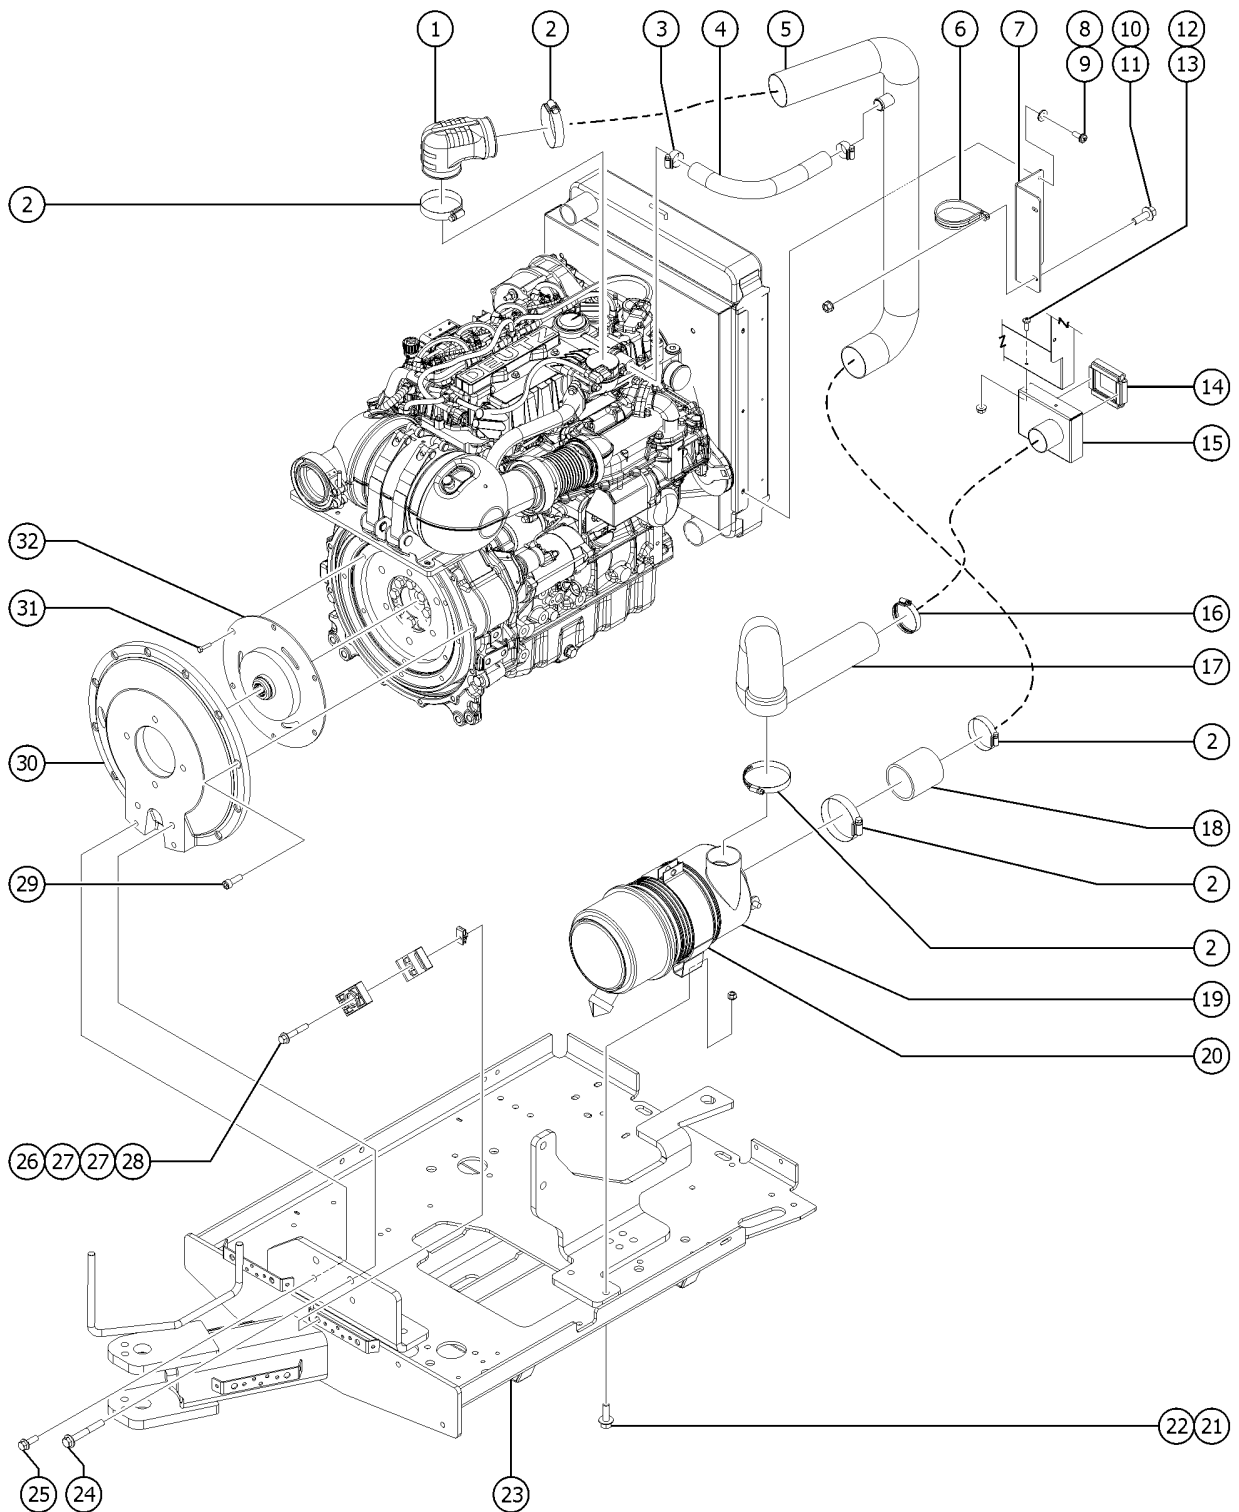

414.1 Deutz D2.9L4 Engine, View 3

<i>Item</i>	<i>Part No.</i>	<i>Description</i>	<i>Qty.</i>
25	826008GT	SCREW,HHF,M10-1.5X75,DIN6921,10.9,ZAB	2
26	824081GT	SCREW,HHF,1/4-20X1.5,8,ZAG	2
27	78736GT	CLAMP, 2 HOSE, PLASTIC, 5/8	4
28	56912GT	SPRING CLIP,1/4-20,.025-.15X.5	2
29	1255666GT	SCREW,SHC,M10-1.50X30,DIN912,12.9,ZAB	10
30	70381GT	COVER,FLYWHEEL CASTING	1
31	1257421GT	SCREW,HHC,M10-1.5X16,DIN933,10.9,ZAB	6
32	128004GT	COUPLER,15 TOOTH,FBA,SAE8***	1