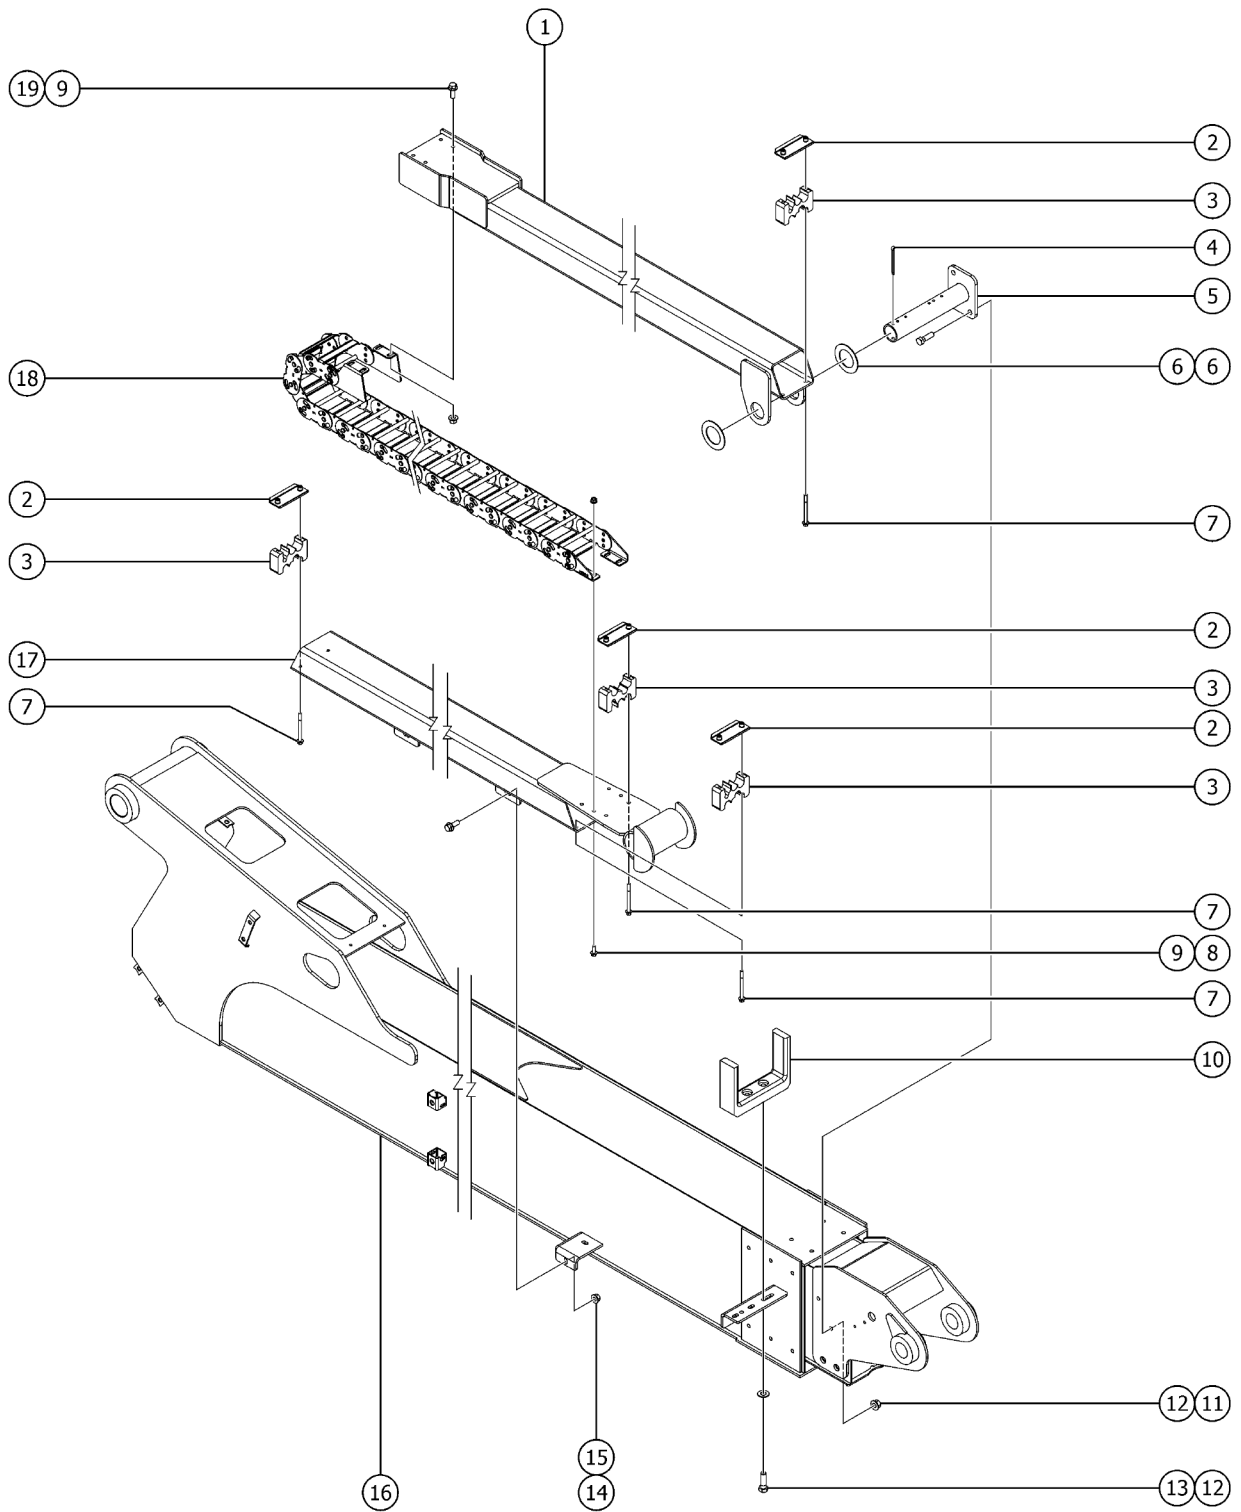

504.1 Cable Track Installation

504.1 Cable Track Installation

Item	Part No.	Description	Qty.
1	1279411GT	WELDMENT,PULL TUBE,S45XC	1
2	1296817GT	ASSY, CLAMP PLATE, CABLE TRACK	4
3	1279429GT	CLAMP BLOCK, S40/45XC	4
4	42079GT	PIN,COTTER,.156 X 2.5	1
5	81347GT	WELDMENT,TRACK PULL TUBE PIVOT	1
6	1251565GT	WASHER,SHIM,1.56X2.5X0.061,ZAG	2
7	824084GT	SCREW, HHF, 1/4-20 X 3, 8, ZAG	8
8	824078GT	SCREW,HHF,1/4-20X.75,8,ZAG	4
9	824027GT	NUT,TL FLG,1/4-20,G,ZAG	8
10	228813GT	WEAR PAD ASSEMBLY,CABLE TRACK	1
11	1274322GT	NUT,NYLOCK FLG,3/8-16,F,ZAG	2
12	824068GT	SCREW, HHC, 3/8-16 X 1.25, 8, ZAG	4
13	826793GT	WASHER,FLAT,3/8,SAE,HRD,ZAG	2
14	824029GT	NUT,TL FLG,3/8-16,G,ZAG	4
15	824090GT	SCREW,HHF,3/8-16X1,8,ZAG	4
16	1279602GT	ASSEMBLY, BOOM #1 WITH BEARINGS, S40/45XC (refer to 502.1)	1
17	1279415GT	WELDMENT,CABLE TRACK TRAY,S45XC	1
18	1279304GT	CABLE TRACK, MA, 39 LINK	1
19	824079GT	SCREW,HHF,1/4-20X1,8,ZAG	4