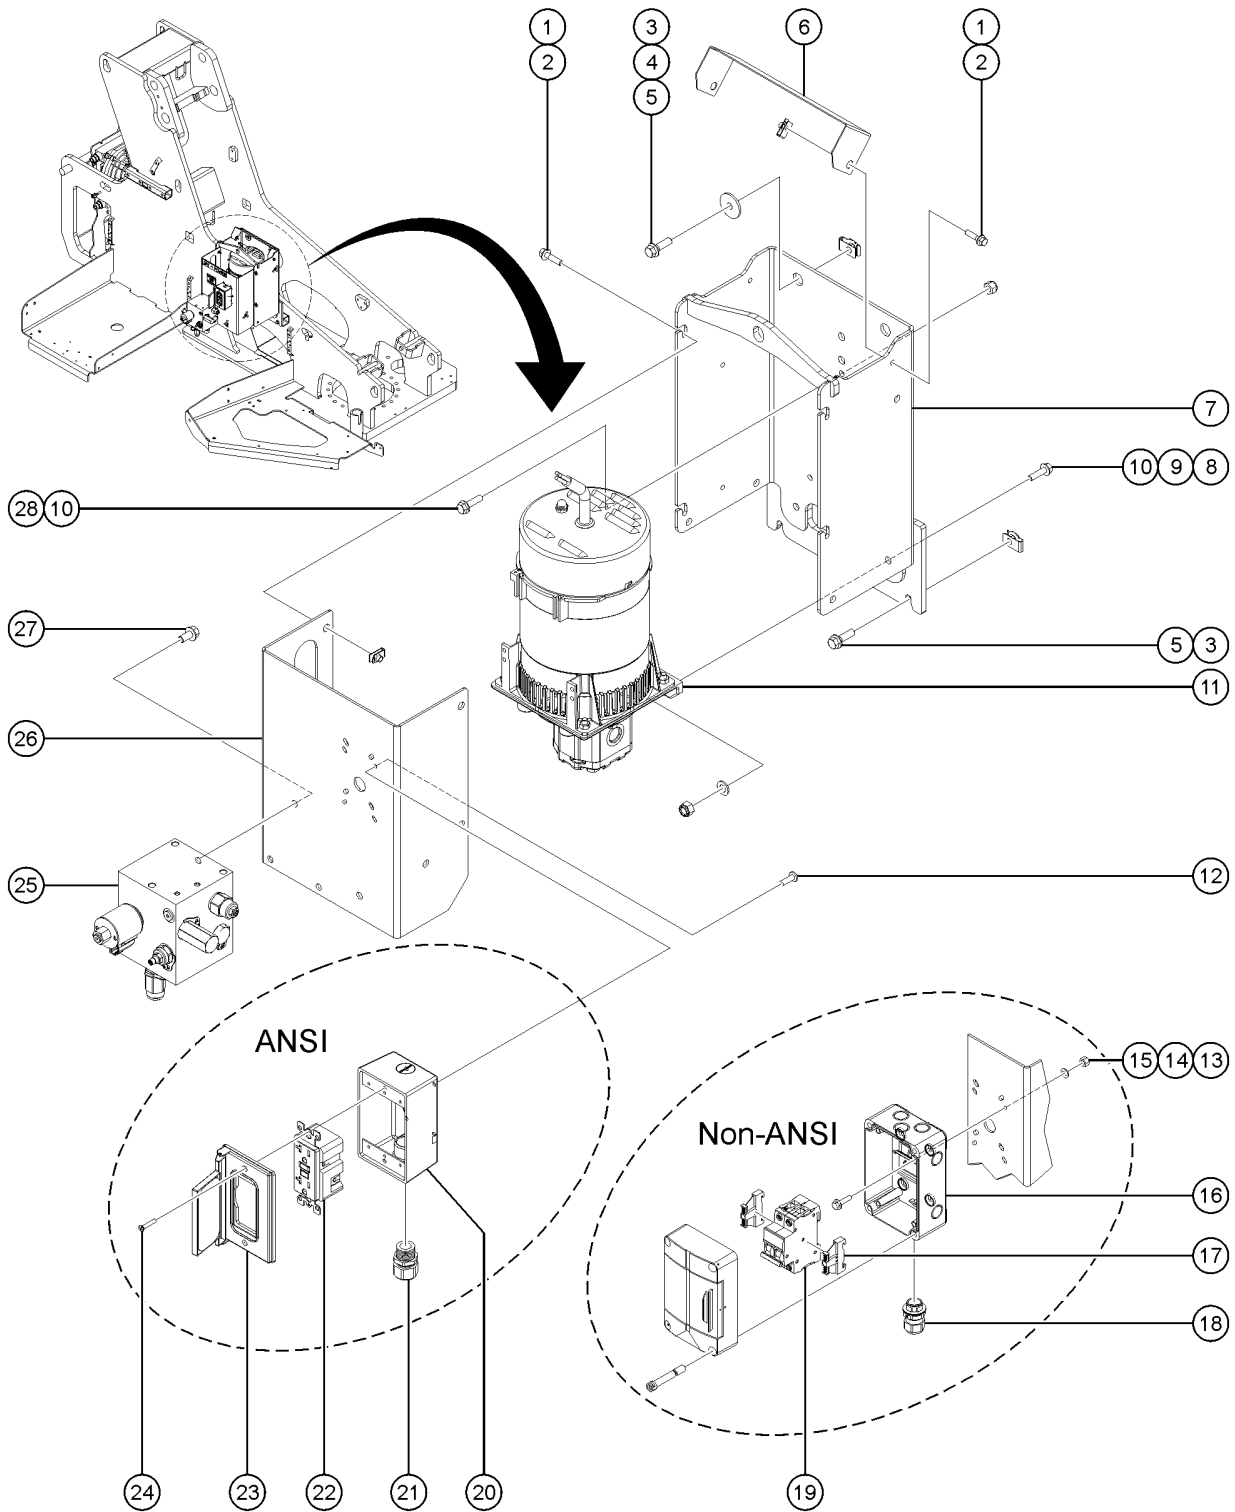

809.1 3K Hydraulic Generator Option

809.1 3K Hydraulic Generator Option

Item	Part No.	Description	Qty.
A-	105214GT	CABLE TIE MOUNT, WINGED	5
B-	1284310GT	HARNESS, JUMPER, GND, TBOX	1
C-	1287084GT	ASSEMBLY, RCBO, 10A, 30MA, 50HZ, IP65	1
		(includes item 13-19)	
1	824079GT	SCREW,HHF,1/4-20X1,8,ZAG	6
2	56912GT	SPRING CLIP,1/4-20,.025-.15X.5	6
3	824091GT	SCREW, HHF, 3/8-16 X 1.25, 8, ZAG	4
4	1268468GT	WASHER,FLAT,.406X1.50X.125,ZAG	2
5	29868GT	SPRING CLIP,3/8-16,.05-.20X.73,ZAG	4
6	1287258GT	FORMING, RAIN SHIELD	1
7	1285661GT	WELDMENT, WELD GENERATOR BRACKET, S40/45XC	1
8	1255537GT	SCREW,HHF,M8-1.25X30,DIN6921,1	2
9	824144GT	WASHER,FLAT,M8,DIN125,ZAB	2
10	1283022GT	NUT,NYLOCK,M8-1.25,DIN985,10,ZAB	3
11	1272433GT	GEN, 3.0 KW, 120V/60HZ	1
		ANSI	
11B	1279869GT	GEN, 3.0 kW, 50Hz, DUAL VOLTAGE	1
		NON-ANSI	
12	1257296GT	SCREW,PHPM-ST,8-32X.50,TYPE F,ZAG	4
		ANSI Only	
13	826214GT	NUT,TL,M5-0.8,DIN980,10,ZAB	4
14	826215GT	WASHER,FLAT,M5,DIN125,ZAB	4
15	218458GT	SCREW,HHF,M5-0.8X20,DIN6921,10.9,ZAB	4
16	1269086GT	ENCLOSURE, FUSE, MODULAR, 150X	1
17	74913GT	END STOP, DIN RAIL,SCREW CLAMP	2
18	1287081GT	CORD GRIP, CLICK 20, BLACK, 0.276-0.512	2
19	1261795GT	RCBO, 10A, 30MA, TYPE B, 240V, 50HZ	1
20	10775GT	T-BOX,2.75 X 4.5 X 2.0	1
20-	128929-300GT	SHRINK TUBE, BLACK 3/4,3:1	
21	7056GT	CONN, SQZ, 1/2NPT .38-.50, SM**	1
22	80543GT	RECEPTACLE, 120VAC, 20A, GFCI	1
23	74006GT	COVER,GFCI,HORIZONTAL,WEATHER	1