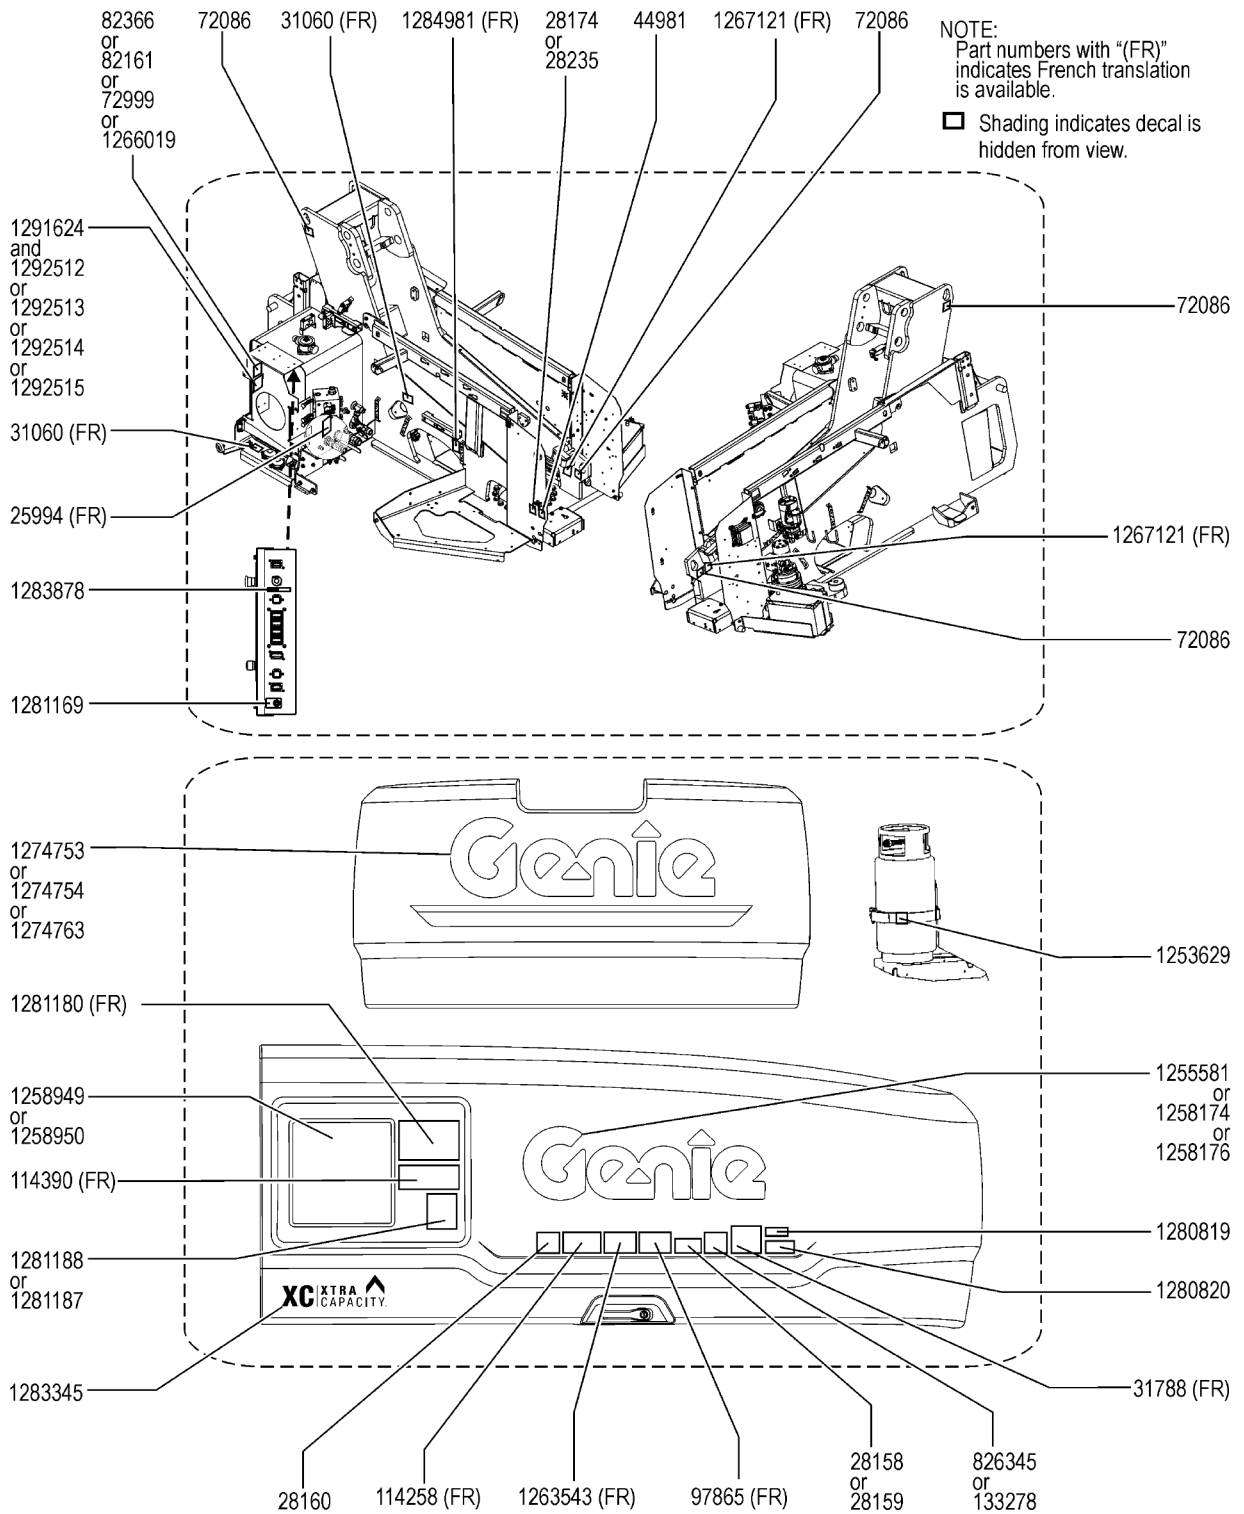

101.1 Decals with Words, Hydraulic Tank Side

101.1 Decals with Words, Hydraulic Tank Side

Item	Part No.	Description	Qty.
27	1267121GT	DECAL, BOOM SUPPORT	2
28	1274753GT	DECAL, COSMETIC, 12" GENIE BLUE	1
29	1274754GT	DECAL, COSMETIC, 12" GENIE BLACK	1
30	1274763GT	DECAL, COSMETIC, 12" GENIE WHITE	1
31	1280819GT	DECAL, WARNING, CANCER AND REPRODUCTIVE HARM, PROP 65 (US only)	1
32	1280820GT	DECAL, FUEL, DIESEL EXHAUST, PROP 65 (US only)	1
33	1281169GT	DECAL, RECOVERY SWITCH	1
34	1281180GT	DECAL, OPERATING INSTRUCTIONS	1
35	1281187GT	DECAL, EMERGENCY LOWERING, S-80 XC (S-40 XC)	1
36	1281188GT	DECAL, EMERGENCY LOWERING (S-45 XC)	1
37	1283345GT	DECAL, COVER, XC XTRA CAPACITY	1
38	1283878GT	DECAL, TECHPRO LINK	1
39	1284981GT	DECAL, ACCUMULATOR EXPLOSION HAZARD, WORD	1
40	1291624GT	DECAL COSM, GENIE LIFT CONNECT, LEXAN COVER	1
41	1292512GT	DECAL COSM, GENIE LIFT CONNECT, ESN, SKU4-1	1
42	1292513GT	DECAL COSM, GENIE LIFT CONNECT, ESN, SKU4-2	1
43	1292514GT	DECAL COSM, GENIE LIFT CONNECT, ESN, SKU4-3	1
44	1292515GT	DECAL COSM, GENIE LIFT CONNECT, ESN, SKU4-4	1