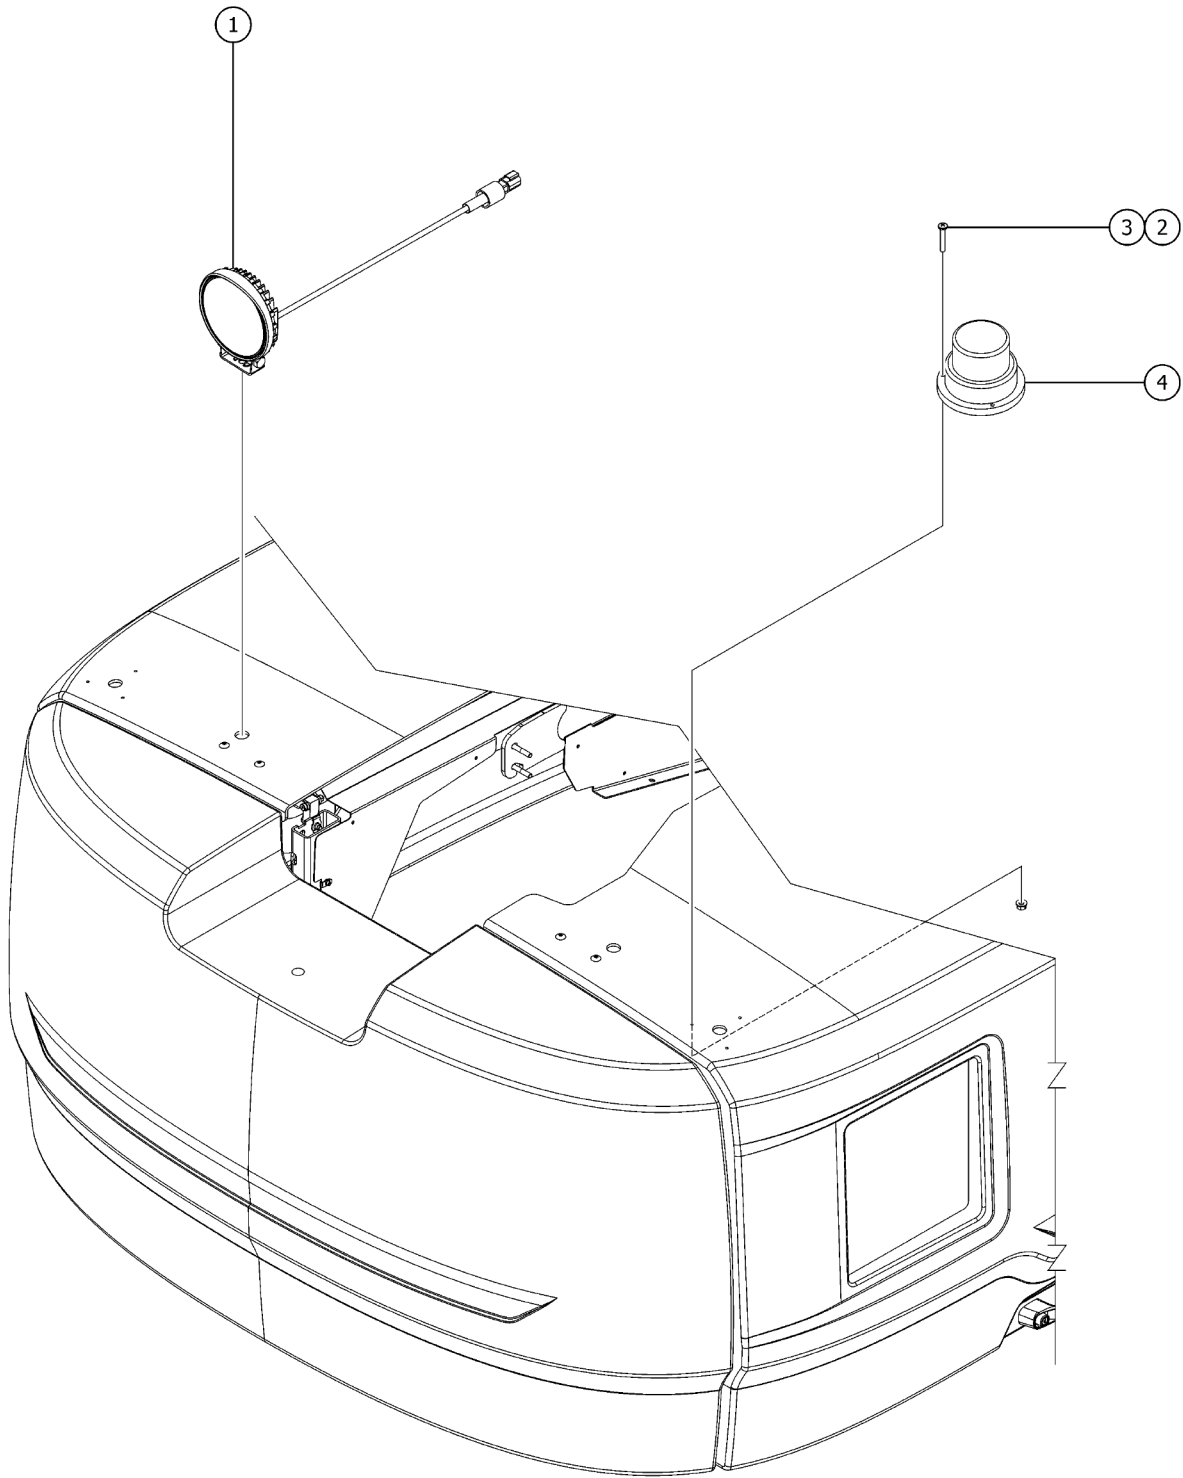

801.1 Alarm and Beacon Package, Drive Light Option