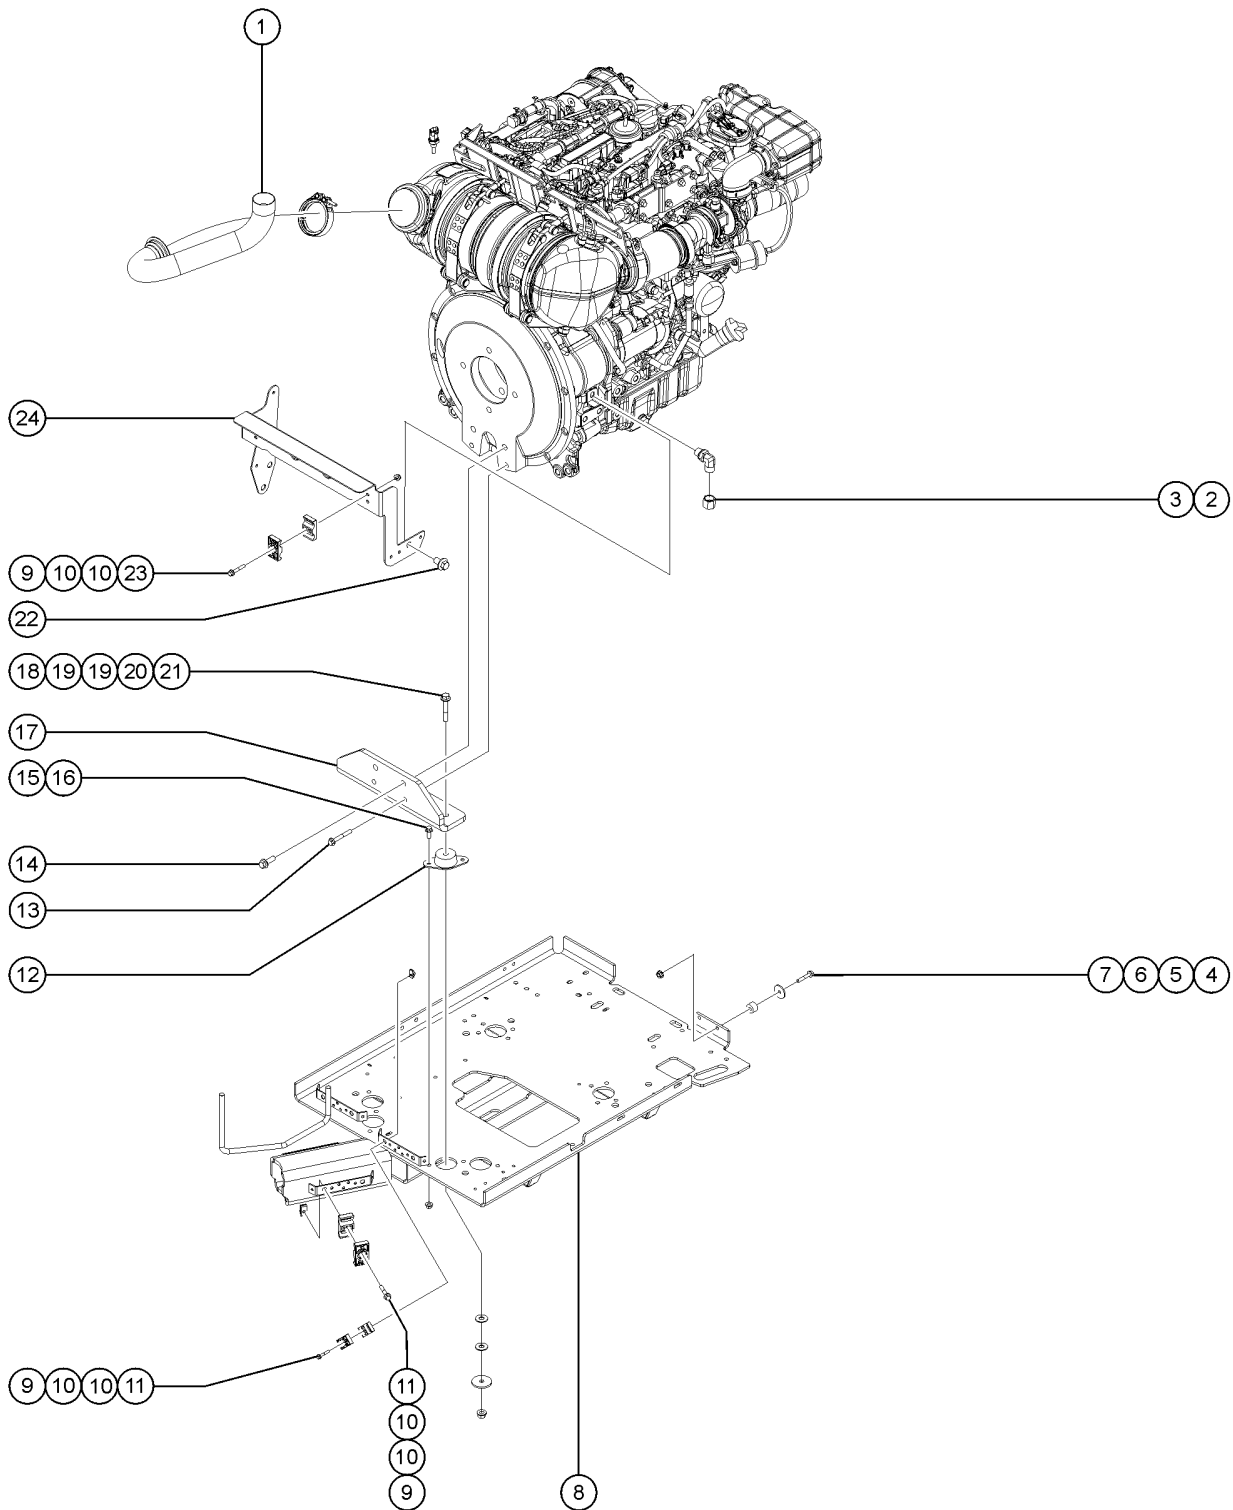

423.1 Deutz TD 2.2L, Stage V - View 6

Item	Part No.	Description	Qty.
-		Due to Stage V regulations, many engine replacement parts require the engine serial number at time of order placement. When ordering engine parts please have both machine and engine serial numbers available. For internal engine parts, contact engine dealer	
1	1294312GT	PIPE, EXHAUST, DEUTZ TD 2.2	1
2	69775GT	CAP,520112-8	1
3	54428GT	FITTING,HYDRAULIC,90DEG,O-RING	1
4	1255800GT	SCREW,HHF,5/16-18X1.75,8,ZAG	1
5	824120GT	WASHER, FLAT, .375 X 1.50 X .125, ZAG	1
6	1285248GT	WEARPAD, SHROUD	1
7	1255805GT	NUT,SERRATED,5/16-18,8,ZAG	1
8		REF. ENGINE TRAY (Refer to 417.1)	1
9	824081GT	SCREW,HHF,1/4-20X1.5,8,ZAG	4
10	78736GT	CLAMP, 2 HOSE, PLASTIC, 5/8	8
11	56912GT	SPRING CLIP,1/4-20,.025-.15X.5	2
12	70452GT	ISOLATOR,ENGINE	2
13	826008GT	SCREW,HHF,M10-1.5X75,DIN6921,10.9,ZAB	2
14	1253498GT	SCREW,HHF,1/2-13X1.5,8,ZAG	2
15	824090GT	SCREW,HHF,3/8-16X1,8,ZAG	2
16	1274322GT	NUT,NYLOCK FLG,3/8-16,F,ZAG	2
17	1294309GT	FORMING, ENGINE MOUNT, REAR	1
18	1251994GT	SCREW,HHF,1/2-13X3,8,ZAG	2
19	1255760GT	WASHER,FLAT,1/2,USS,ZAG	4
20	1256283GT	WASHER,FLAT,.5X2.25X.188,ZAG	2
21	1274172GT	NUT,NYLOCK FLG,1/2-13,G,ZAG	2
22	1255806GT	SCREW,HHF,M12-1.75X20,DIN6921,10.9,ZAB	3
23	1277924GT	NUT,NYLOCK FLG,1/4-20,F,ZAG	2
24	1296807GT	FORMING, POS CABLE HARN.BRACKET	1