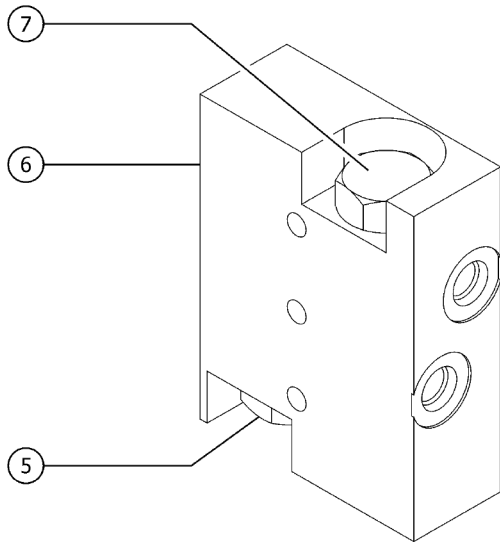

703.1 Jib Select and Platform Rotate Manifolds

Platform Rotate Manifold