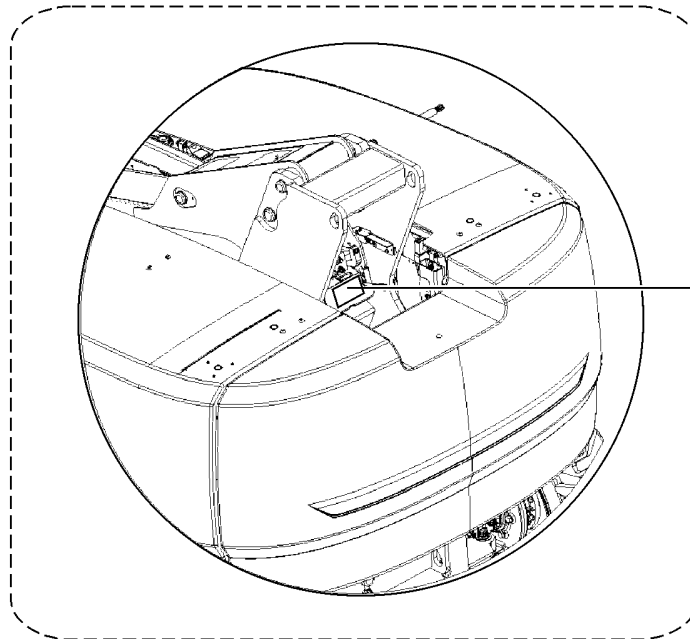

105.1 Decals with Words, Boom S-45 XC

NOTE:
Part numbers with "(FR)"
indicates French translation
is available

1271379
or
1275517
or
1291324
or
1296284
or
1296285
or
1296286

1283744

31060 (FR)