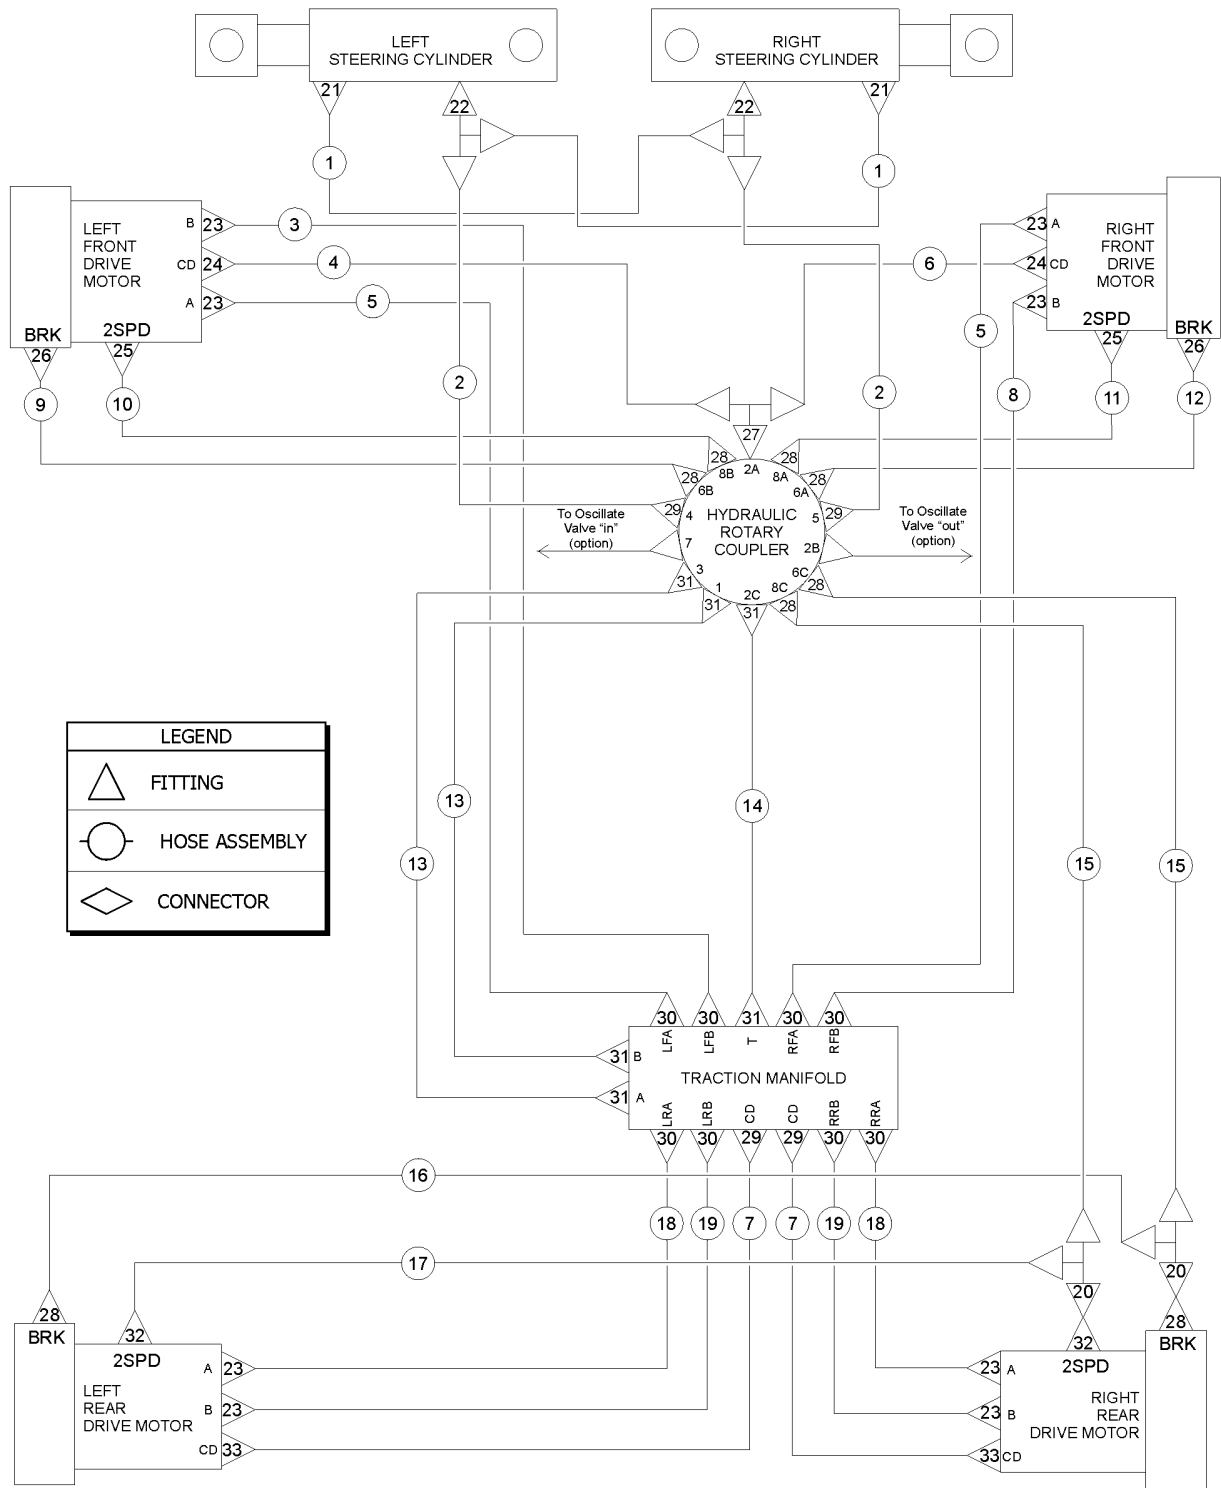

706.1 Hydraulic Hoses and Fittings - 4WD Drive and Steer System

LEGEND	
	FITTING
	HOSE ASSEMBLY
	CONNECTOR