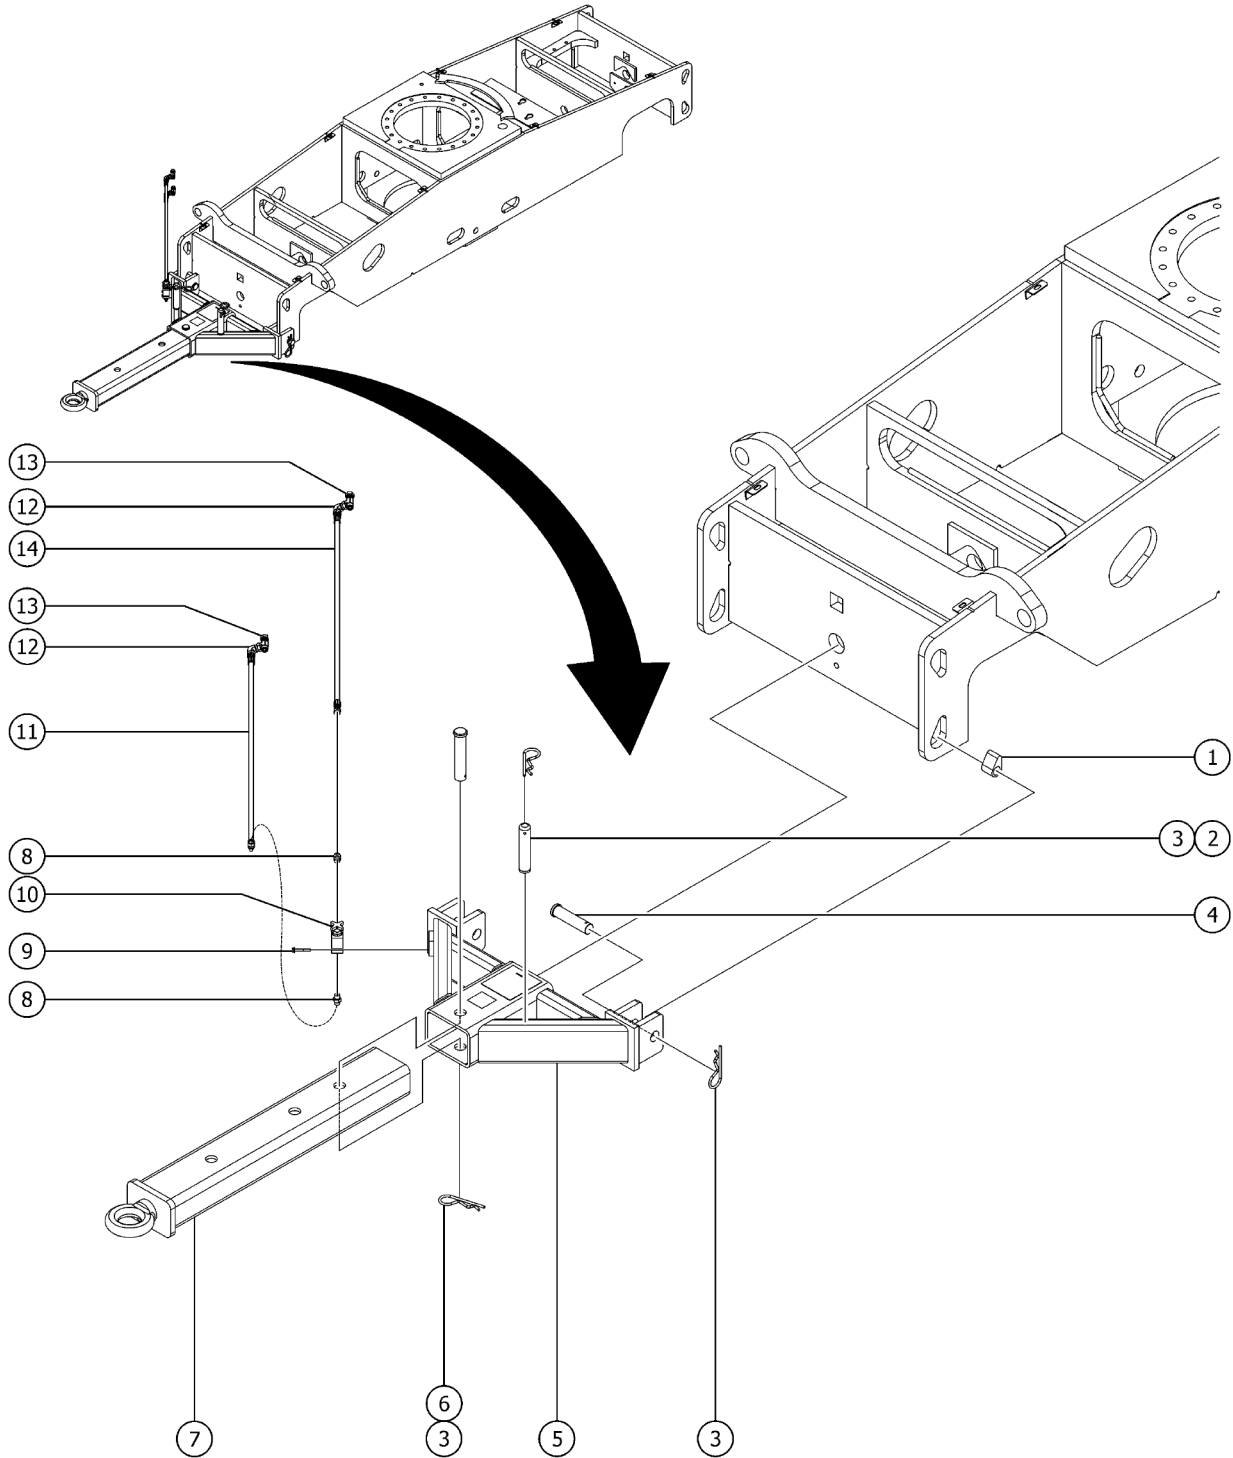

817.1 Tow Package

817.1 Tow Package

Item	Part No.	Description	Qty.
1	1289006GT	PLATE, CHASSIS ATTACHMENT, TOW OPTION, S40/45XC	2
2	47025GT	PIN,STORAGE,TOW PACKAGE	2
3	42111GT	CLIP,HAIR PIN .243 X 5.25	5
4	1257868GT	PIN,CLEVIS,1.25X5.0,ZAG	2
5	1289008GT	WELDMENT, TOW BAR, TOW OPTION, S40/45XC	1
6	1257869GT	PIN,CLEVIS,1.25X6.0,ZAG	1
7	1289010GT	WELDMENT, PULL BAR, TOW OPTION, S40/45XC	1
8	48912GT	CONN,520120-4-6***	2
9	824082GT	SCREW, HHF, 1/4-20 X 1.75, 8, ZAG	2
10	25282GT	VALVE,NEEDLE,BRAKE RELEASE	1
11	49163-8594GT	HOSE ASSY,1/4" 90 FEM,STR FEM	1
12	48892GT	ELBOW,SWIVEL 90D, 520221-6	2
13	48875GT	TEE,RUN,SWIVEL,520432-6	2
14	49120-7581GT	HOSE ASSY,1/4"STR FEM,STR FEM	1