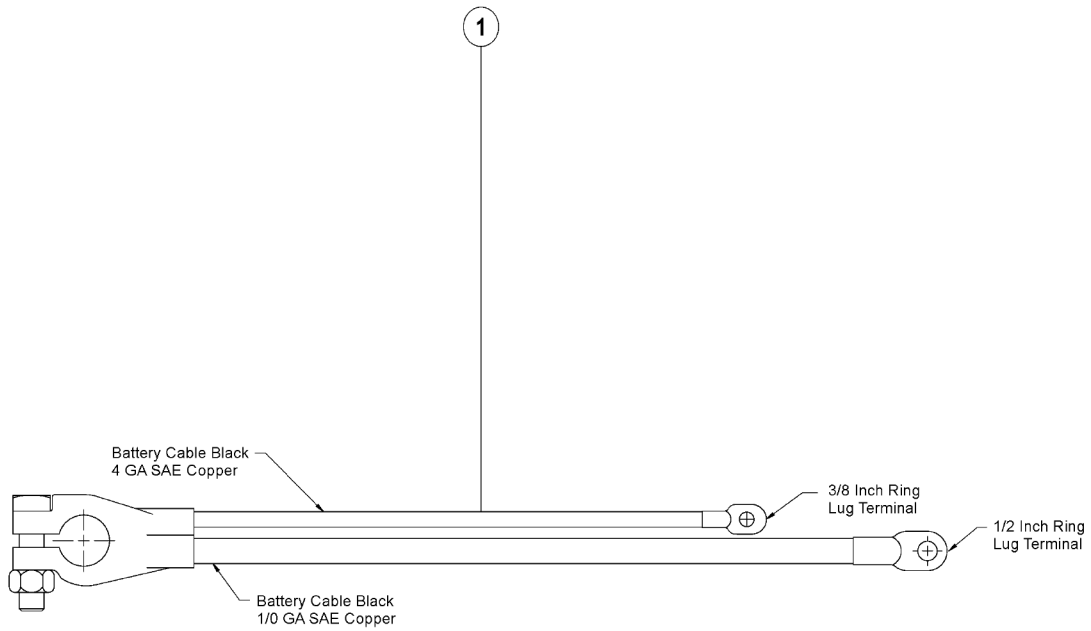

311.122A Battery Cable, Ford Engine, Negative