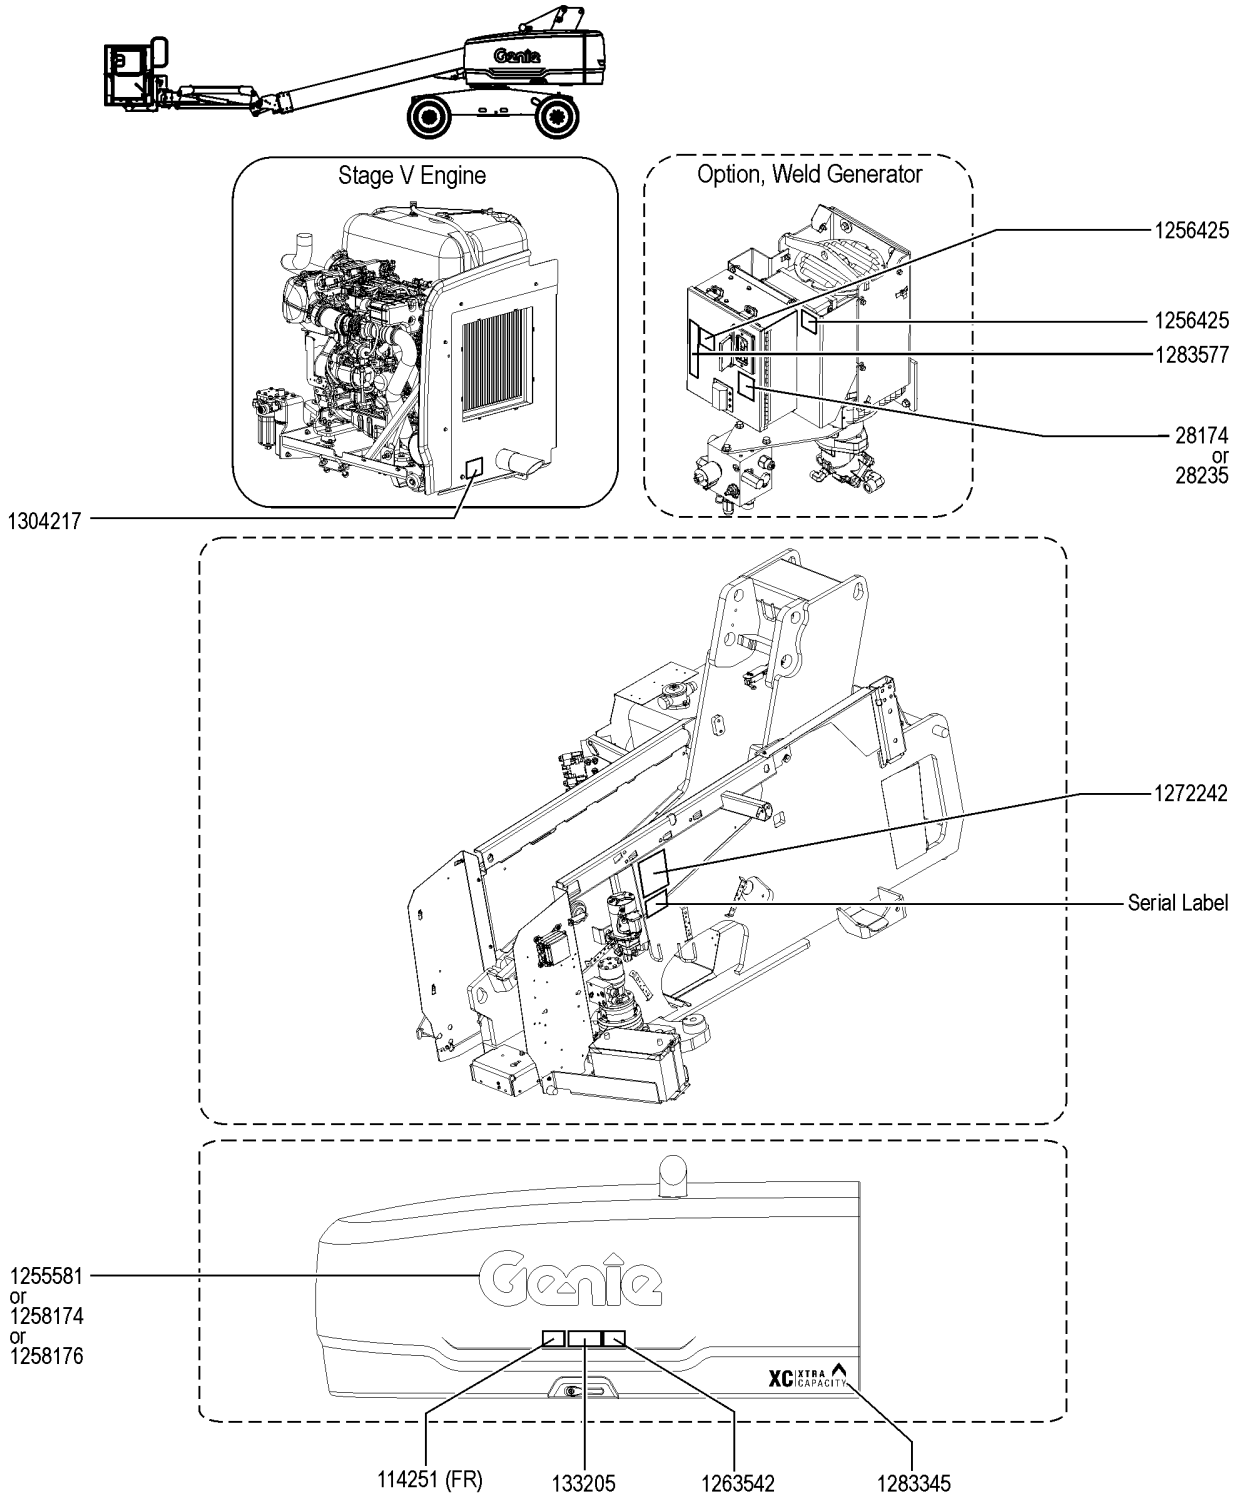

109.1 Decals with Symbols, Engine Side

109.1 Decals with Symbols, Engine Side

Item	Part No.	Description	Qty.
1	28174GT	DECAL, POWER TO PLATFORM 230V**	1
2	28235GT	DECAL, POWER TO PLATFORM 115V**	1
3	114251GT	DECAL,LABEL,NO SMOKING,SYMB	1
4	133205GT	DECAL,LABEL, ELECTRO HAZARD	1
5	1255581GT	DECAL,COSMETIC, 10" GENIE BLUE	1
6	1256425GT	DECAL, DANGER, ELECTROCUTION HAZARD, SYMBOL	2
		Option, welder	
7	1258174GT	DECAL,COSMETIC,10" GENIE WHITE	1
8	1258176GT	DECAL,COSMETIC,10" GENIE BLACK	1
9	1263542GT	DECAL,IMPROPER OPERATION,SYMBOL	1
10	1272242GT	DECAL,MACHINE REGISTRATION/OWNER TRANSFER	1
11	1283345GT	DECAL, COVER, XC XTRA CAPACITY	1
12	1283577GT	DECAL, LIFT^POWER, 1X7 INCH	1
		Option, lift power	
13	1304217GT	DECAL, EXPLOSION HAZARD	1
		(Stage V)