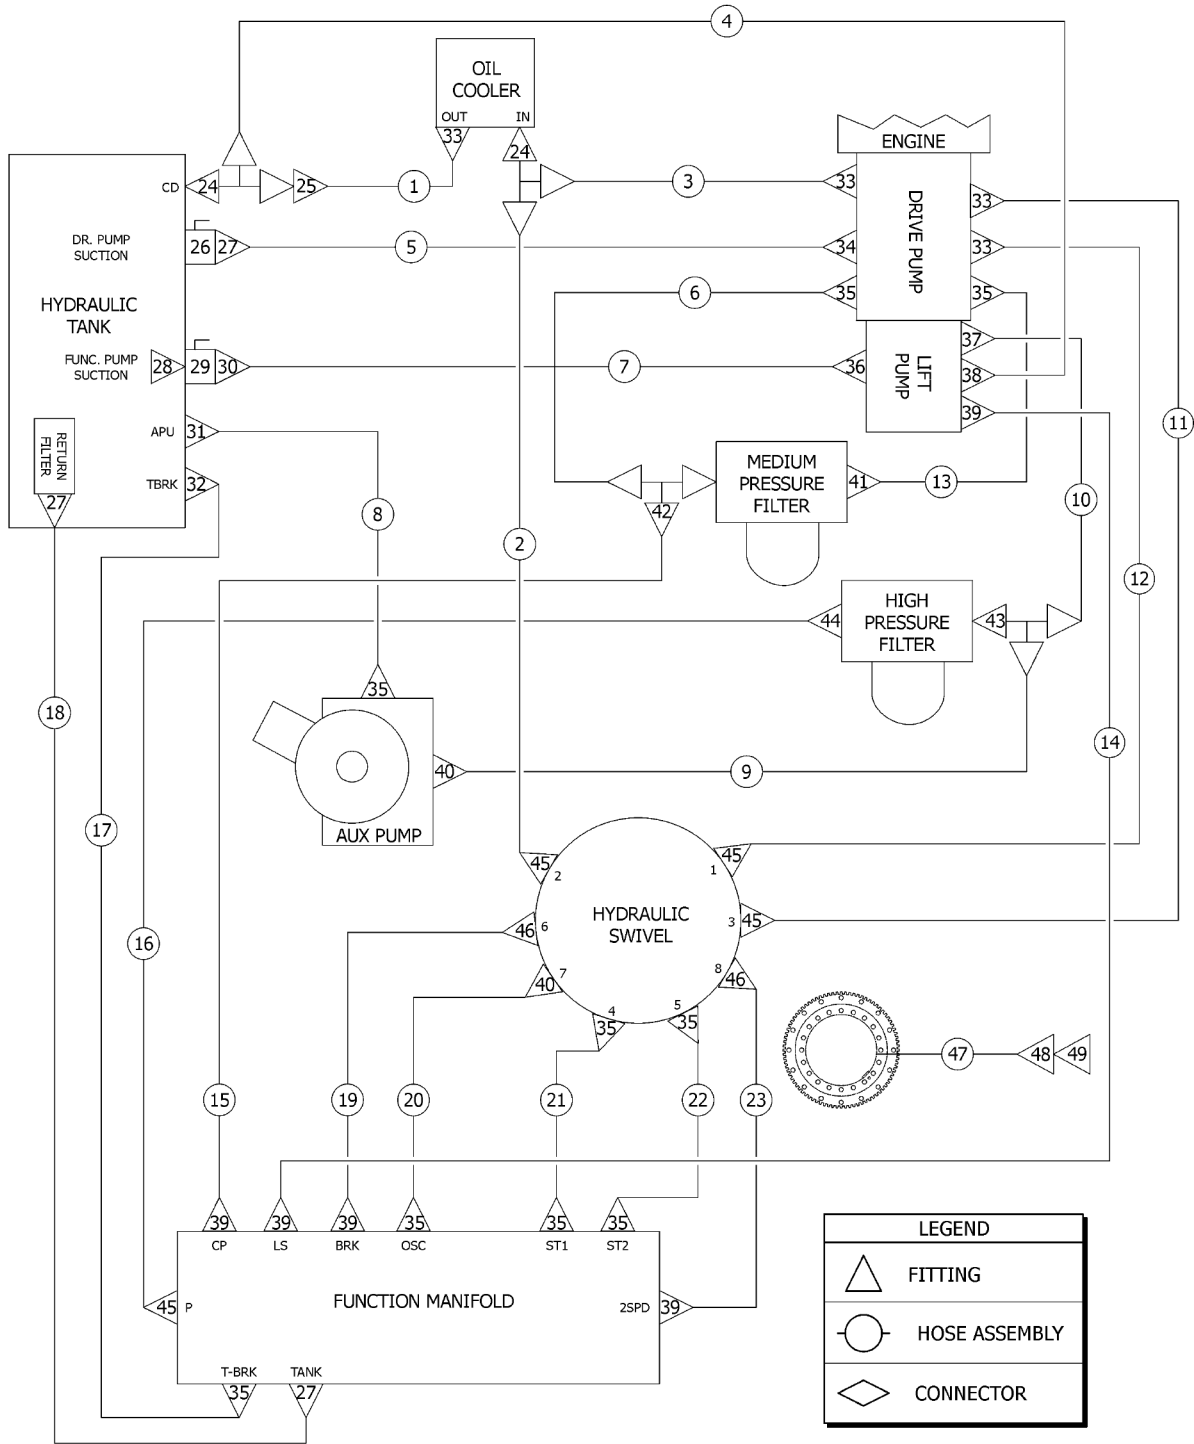

708.1 Hydraulic Hoses and Fittings - Turntable

708.1 Hydraulic Hoses and Fittings - Turntable

Item	Part No.	Description	Qty.
1	49150-6730GT	ASSY, HOSE, HYD, -12, 1750, STR, 90	1
2	49149-7355GT	ASSY, HOSE, HYD, -12, 1750, STR, 45	1
3	49150-7630GT	HOSE ASSY,3/4,90 FEM,STR FEM	1
4	1291390-7155GT	ASSY, HOSE, HYD, -8, 2500, STR, 90	1
5	1282927-5128GT	ASSY, HOSE, HYD, -16, 250, STR, 45	1
6	49180-1782GT	ASSY, HOSE, HYD, -6, 3000, STR, 90LNG	1
7	1282937-5832GT	ASSY, HOSE, HYD, -20, 250, STR, 45	1
8	1291345-7000GT	ASSY, HOSE, HYD, -8, 2500, STR, STR	1
9	49130-6118GT	ASSY, HOSE, HYD, -6, 3000, STR, STR	1
10	94374-2085GT	ASSY, HOSE, HYD, -12, 4000, STR, 90	1
11	102313-5455GT	ASSY, HOSE, HYD, -12, 4000, STR, 45	1
12	102313-5255GT	ASSY, HOSE, HYD, -12, 4000, STR, 45	1
13	49128-1926GT	ASSY, HOSE, HYD, -6, 3000, STR, 90	1
14	49116-6698GT	ASSY, HOSE, HYD, -4, 3250, STR, 45	1
15	1282934-6920GT	ASSY, HOSE, HYD, -4, 3250, STR, 45	1
16	94374-7385GT	ASSY, HOSE, HYD, -12, 4000, STR, 90	1
17	49130-2418GT	ASSY, HOSE, HYD, -6, 3000, STR, STR	1
18	88942-4854GT	HOSE ASSY,1",90 FEM,STR FEM**	1
19	49119-4778GT	HOSE ASSY,1/4,STR FEM,STR FEM	1
20	49130-4818GT	ASSY, HOSE, HYD, -6, 3000, STR, STR	1
21	49126-4850GT	ASSY, HOSE, HYD, -6, 3000, STR, 45	1
22	49126-4950GT	ASSY, HOSE, HYD, -6, 3000, STR, 45	1
23	49119-5578GT	HOSE ASSY,1/4,STR FEM,STR FEM	1
24	48961GT	TEE,RUN,520428-12	2
25	61262GT	ELBOW,SWIVEL 90D, 520221-12	1
26	48996GT	VALVE,BALL,16 MSAE-16 FSAE***	1
27	48984GT	CONN,520120-16	3
28	61263GT	UNION,STR.THREAD 20	1