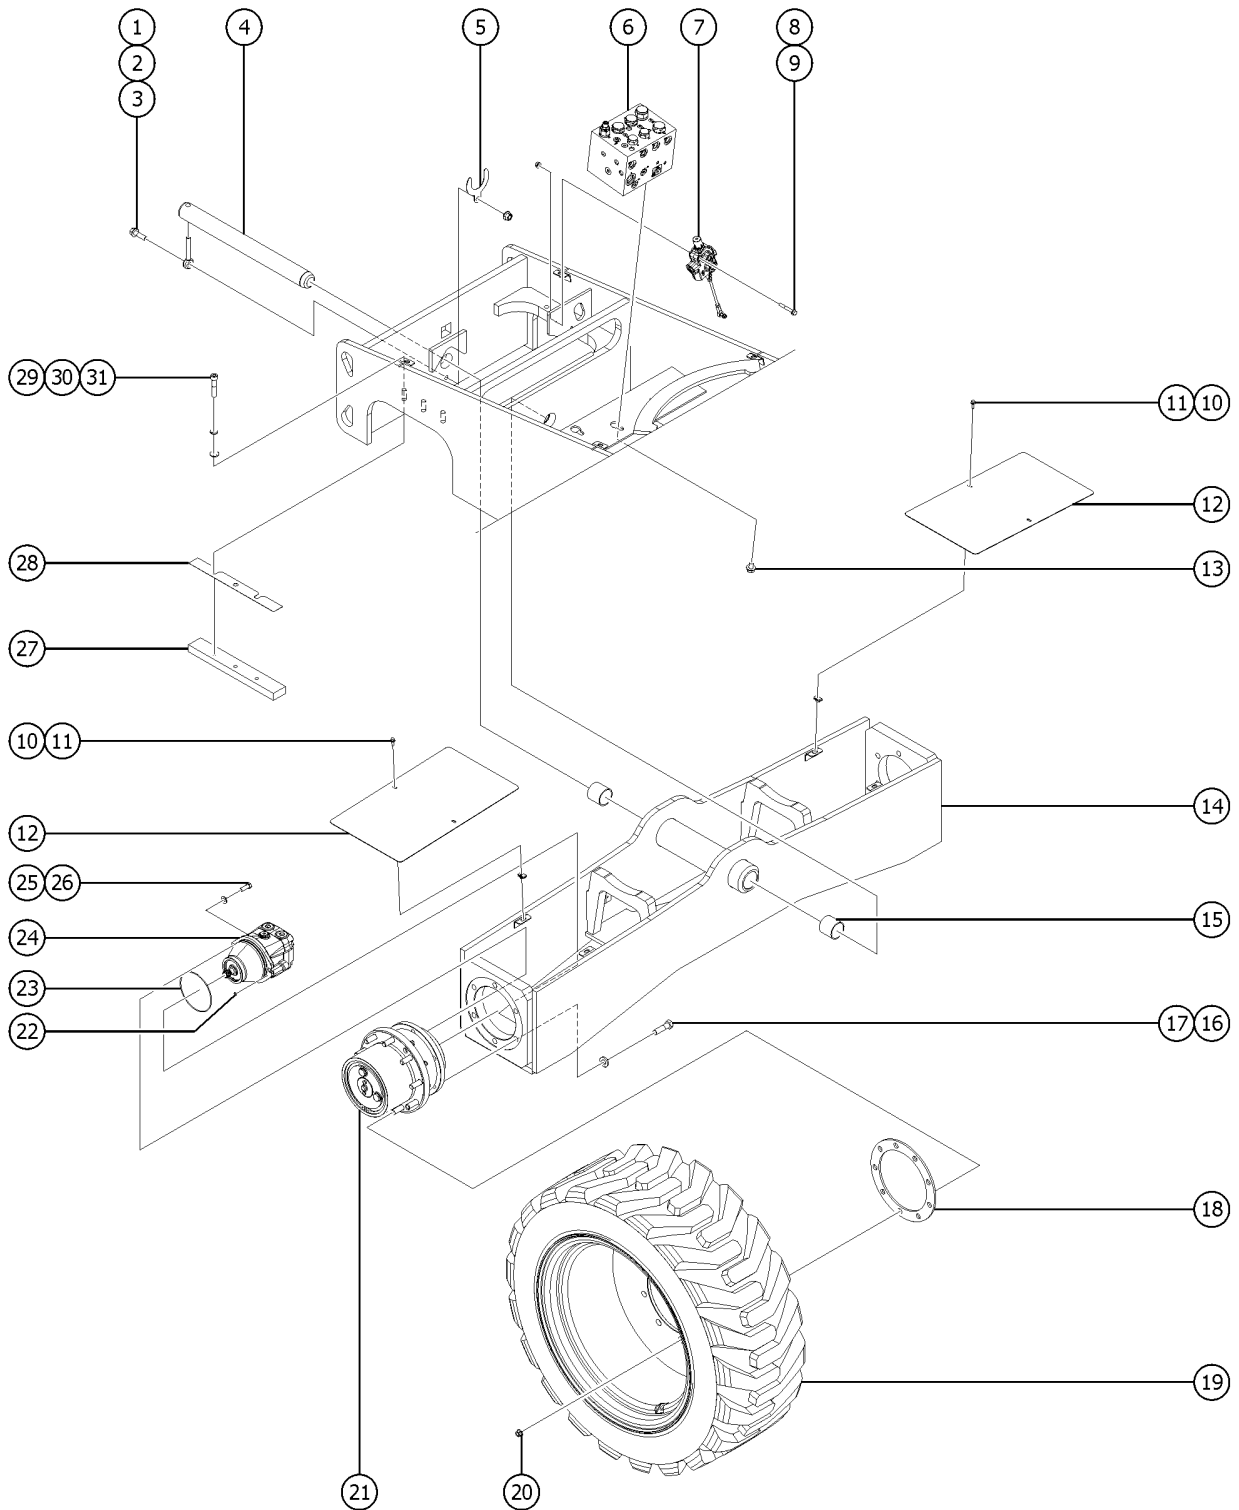

204.1 4WD Non-steer Axle

Item	Part No.	Description	Qty.
1	826171GT	SCREW,HHF,1/2-13X1.75,ZAG	1
2	1256267GT	ROD END,.5 X 3.75,ZAG	1
3	1274172GT	NUT,NYLOCK FLG,1/2-13,G,ZAG	1
4	77950GT	PIN,2.00DIA X20.88LG,CHAMFER	1
5	1284351GT	SHIM, AXLE	1
6	1276750GT	MANIFOLD, TRACTION, 4WD (refer to 702.1)	1
7	1292294GT	VALVE, MOTOR SPOOL, 3POS 4WAY (refer to 205.1)	1
8	1255801GT	SCREW,HHF,5/16-18X2.25,8,ZAG	2
9	1274167GT	NUT,NYLOCK FLG,5/16-18,F,ZAG	2
10	824078GT	SCREW,HHF,1/4-20X.75,8,ZAG	4
11	56912GT	SPRING CLIP,1/4-20,.025-.15X.5	4
12	1270979GT	COVER, REAR AXLE	2
13	1257454GT	SCREW,HHF,1/2-13X.75,8,ZAG	2
14	1295962GT	ASSY, REAR AXLE W/BEARINGS, OSC (includes bearings)	1
15	42014GT	BEARING,2.00IDX2.25ODX2.00L	2
16	1255385GT	SCREW,HHC,5/8-11X2.25,8,ZAG	12
17	1256182GT	WASHER,FLAT,5/8,F436,HRD,ZAG	12
18	122313GT	WHEEL RING WASHER To SN S40XCH-177	2
19	1271381GT	TIRE AND WHEEL ASSEMBLY, AIR (Turf tire, Air-filled)	
19A-	73295GT	TIRE, 33/16LL 500, 10 PLY for 1271381	
19A-	1271382GT	WHEEL, 19.5 X 14.00, AIR for 1271381	
19B-	1283705GT	ASSY, WHEEL/TIRE, RT FOAM, 315/55D20-12 PLY, LH (RT, Foam-filled, Left)	
19B-	1283706GT	ASSY, WHEEL/TIRE, RT FOAM, 315/55D20-12 PLY, RH (RT, Foam-filled, Right)	
19C-	1283707GT	ASSY, WHEEL/TIRE, RT NM FOAM, 315/55D20-12 PLY, LH (RT, Foam-filled, Non-marking, Left)	
19C-	1283708GT	ASSY, WHEEL/TIRE, RT NM FOAM, 315/55D20-12 PLY, RH (RT, Foam-filled, Non Marking, Right)	
19D-	1283709GT	ASSY, WHEEL/TIRE, RT FF TIRE OIL BASED, 315/55D20-12 PLY, LH (RT, Oil-based Foam-filled, Left) (wheel marked 'TFP')	
19D-	1283710GT	ASSY, WHEEL/TIRE, RT FF TIRE OIL BASED, 315/55D20-12 PLY, RH (RT, Oil-based Foam-filled, Right) (wheel marked 'TFP')	
19E-	1283711GT	ASSY, WHL/TIR, RT FF NM TIRE OIL BASED, 315/55D20-12 PLY, LH (RT, Oil-based Foam-filled, Non-marking, Left) (wheel marked 'TFP')