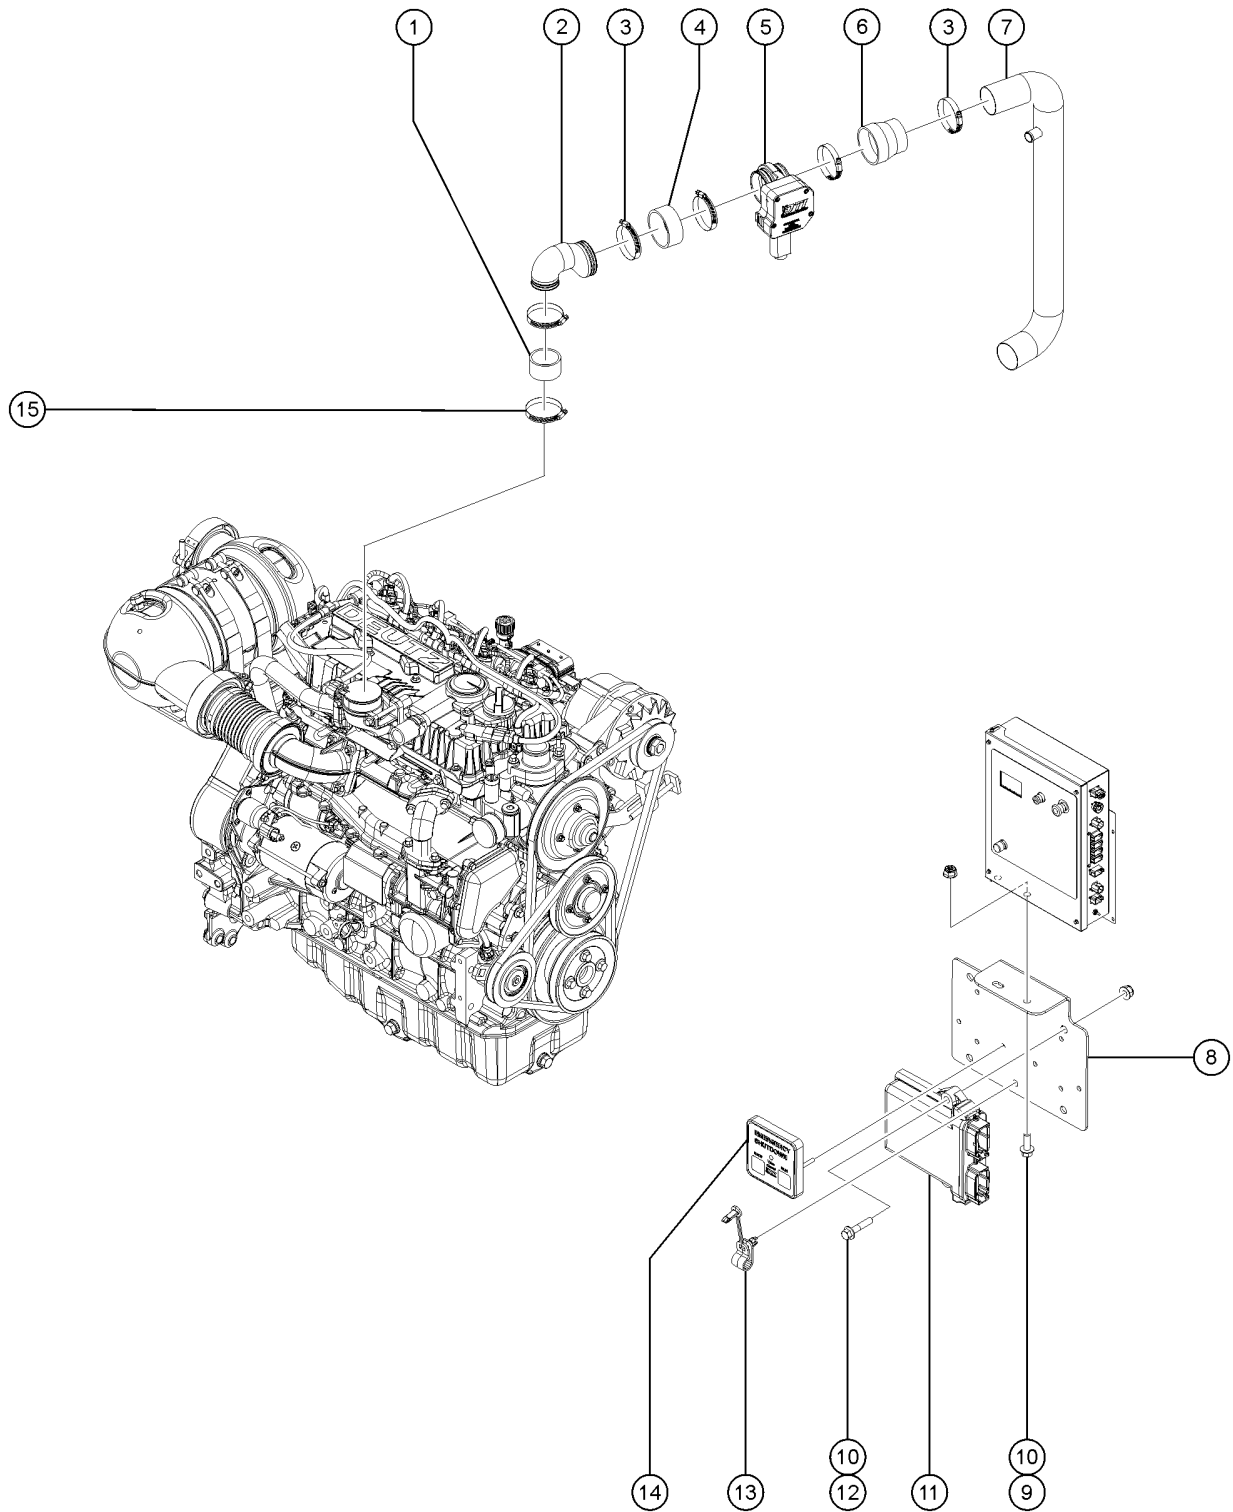

822.1 Pass Option, Deutz TD2.9

Item	Part No.	Description	Qty.
-	1293276GT	KIT, PASS, DEUTZ D2.9, S40/45XC, S60/65, Z45, Z62	1
-	1290849GT	HARNESS, CONTROL, PASS	1
-	6146GT	WASHER,FLAT,MS,#10,Y	1
-	1251757GT	SCREW,PHPM,10-32X.50,ZAG	1
1	1289609GT	HOSE, AIR INTAKE SILICONE	1
2	1289535GT	NOZZLE, DTI PASS 90 D2.9	1
3	30971GT	CLAMP,HOSE,3.0"	4
4	1289610GT	HOSE, INTAKE SILICONE 2.25	1
5	1289536GT	VALVE, PASS DEUTZ T4	1
6	1289767GT	HOSE, REDUCER, 2.50" TO 3" INLET, DEUTZ 2.9L	1
7	1289611GT	WELDMENT, STEEL INTAKE TUBE	1
8	1264229GT	BRACKET, POSITIVE AIR SHUTOFF	1
9	824078GT	SCREW,HHF,1/4-20X.75,8,ZAG	2
10	1277924GT	NUT,NYLOCK FLG,1/4-20,F,ZAG	4
11	1291573GT	CONTROLLER, VCU, DEUTZ 2.9	1
12	824080GT	SCREW,HHF,1/4-20X1.25,8,ZAG	2
13	219508GT	CLAMP, FIXED DIA, NYLON, 3/8"	1
14	1290107GT	HARNESS, MODULE, ESTOP, PASS	1
15	45435GT	CLAMP,HOSE,2.50"	2