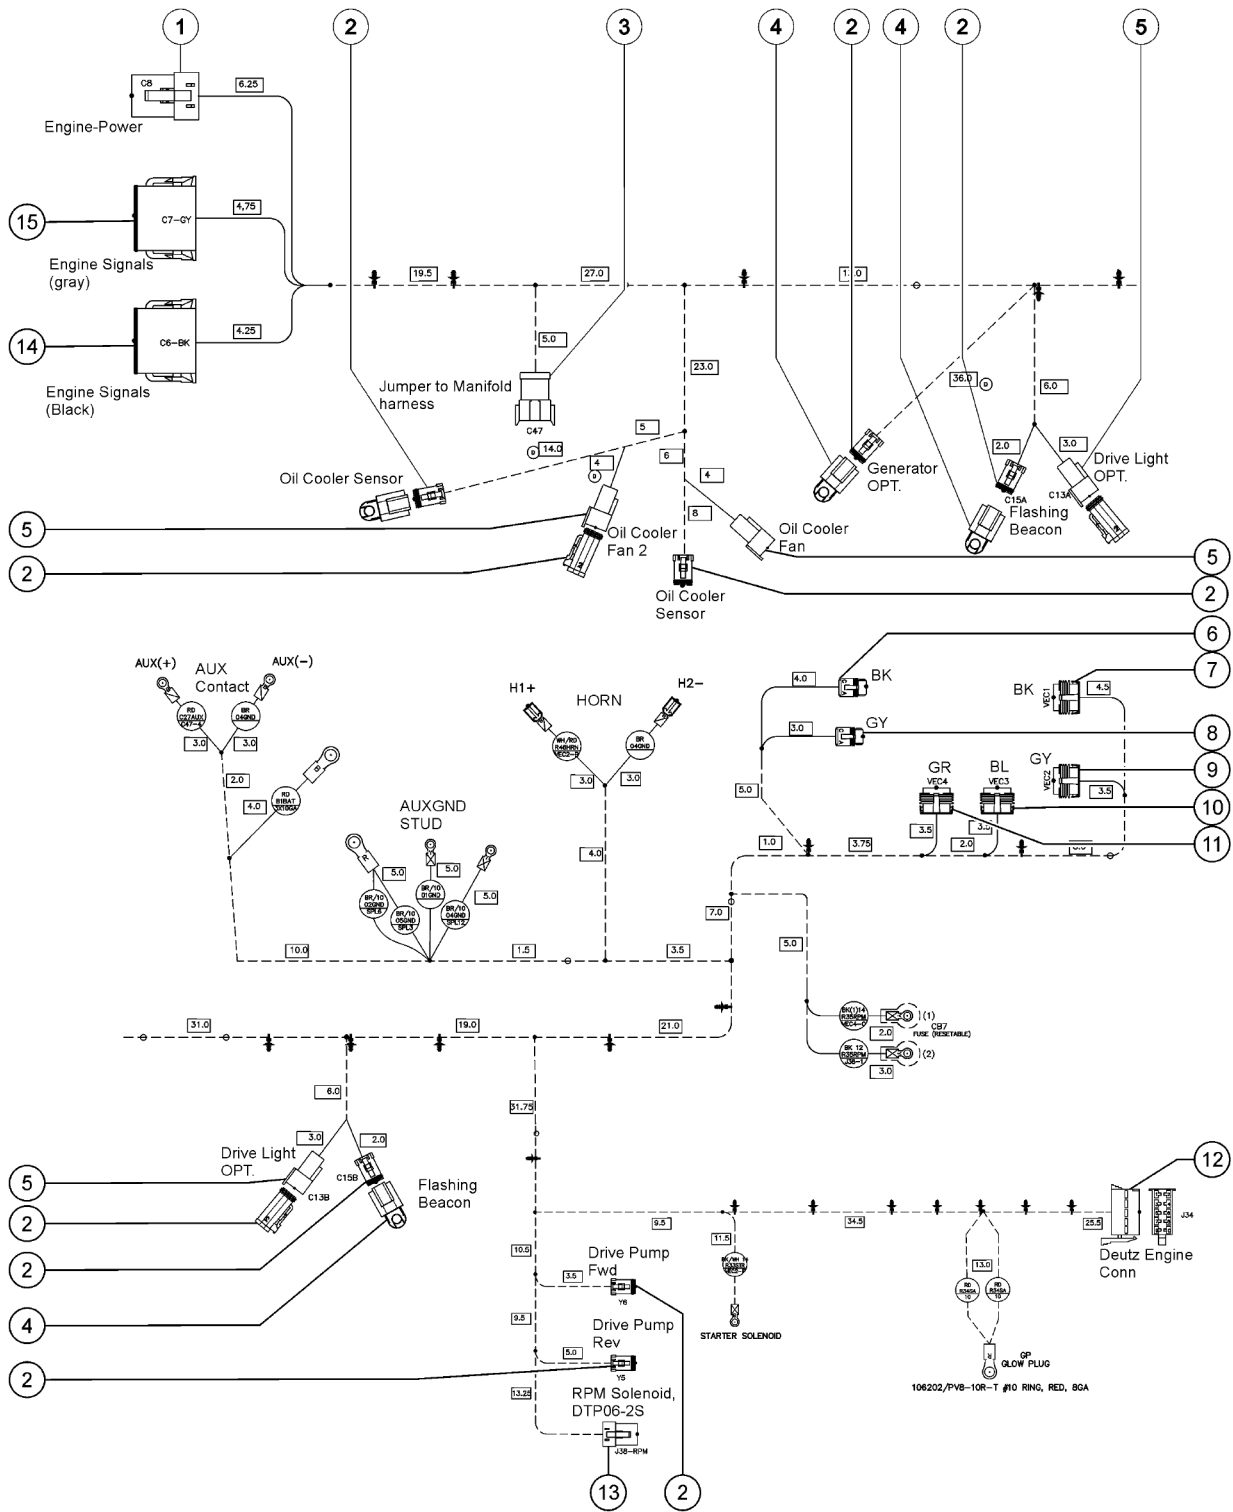

Item	Part No.	Description	Qty.
-	1277947GT	HARNESS, ENGINE, DEUTZ 2011, T3	1
1	60527GT	CONN,PLUG 4 WAY,12-14GA***	1
1-	60528GT	LOCK,PLUG 4 WAY,12-14GA***	1
2	119056GT	CONN PLUG 2 WAY ENDCAP DT	11
2-	60425GT	LOCK,PLUG 2 WAY, 14-18GA	11
3	119069GT	CONN,RECEP 8 WAY ENDCAP DT	1
3-	60447GT	LOCK,RECEP 8 WAY,14-18GA	1
4	229110GT	CONN.CAP,2 WAY DT SERIES	4
5	119065GT	CONN,RECEP 2 WAY,14-18GA	4
5-	60439GT	LOCK,RECEP 2 WAY, 14-18GA	4
6	822467GT	CONN,2WAY CBT MALE,BLACK	1
6-	822469GT	LOCK,2WAY CBT TP2 SEALED	1
7	822464GT	CONN,8WAY CBT MALE,BLACK	1
7-	822466GT	LOCK,8WAY CBT TP2 SEALED	1
8	822468GT	CONN,2WAY CBT MALE,GRAY	1
8-	822469GT	LOCK,2WAY CBT TP2 SEALED	1
9	822465GT	CONN,8WAY CBT MALE,GRAY	1
9-	822466GT	LOCK,8WAY CBT TP2 SEALED	1
10	822462GT	CONN,8WAY CBT MALE,BLUE	1
10-	822466GT	LOCK,8WAY CBT TP2 SEALED	1
11	822463GT	CONN,8WAY CBT MALE,GREEN	1
11-	822466GT	LOCK,8WAY CBT TP2 SEALED	1
12	65849GT	CONNECTOR KIT, DEUTZ**	1
13	60531GT	CONN,PLUG 2 WAY,12-14GA	1
13-	60532GT	LOCK,PLUG 2 WAY,12-14GA	1
14	119062GT	CONN,PLUG 12 WAY,14-18GA,BLACK	1
14-	60435GT	LOCK, PLUG 12WAY, 14-18GA, GRN	1
15	119061GT	CONN PLUG 12 WAY ENDCAP DT GY	1