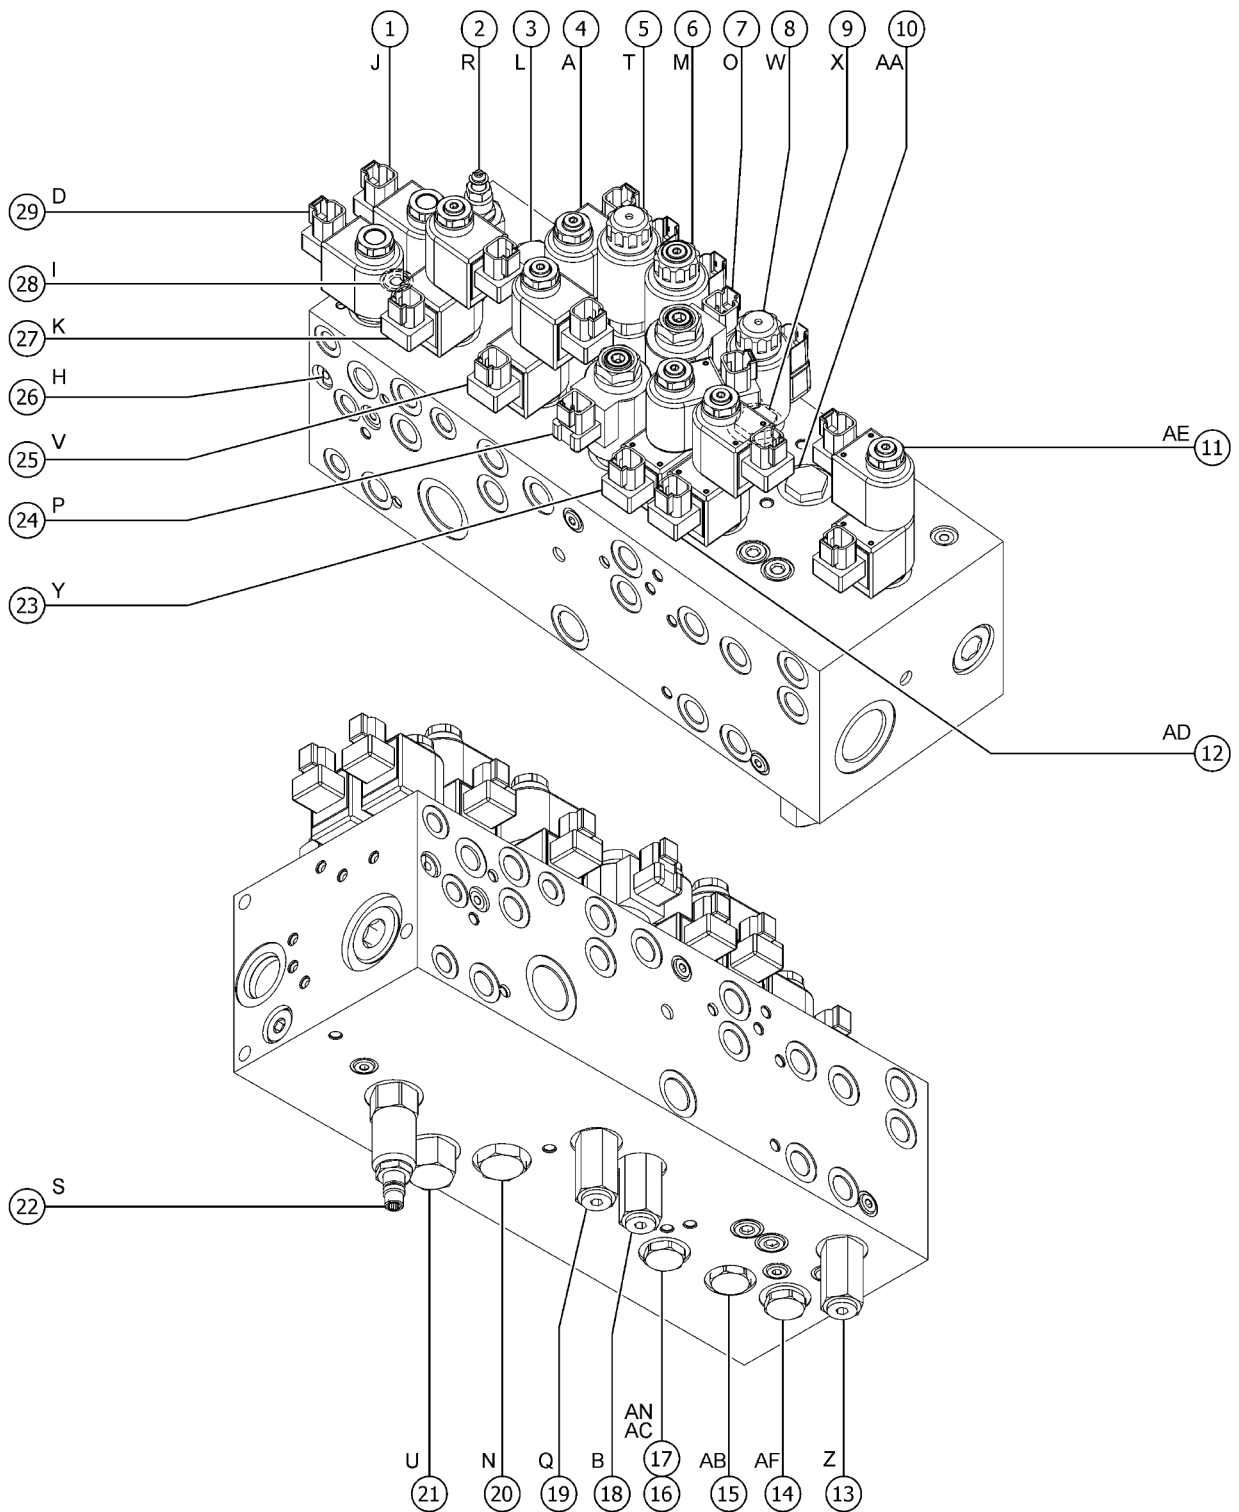

603.1 Joysticks

Item	Part No.	Description	Qty.
A	1275259GT	JOYSTICK, ISOLATED, 2 AXIS ROCKER OEM joystick (calibration required after replacement) includes gasket part 1269497 and shoulder washer part 1269498 (refer to 602.1)	1
B	1275248GT	JOYSTICK, ISOLATED, 2 AXIS OEM joystick (calibration required after replacement) includes gasket part 1269497 and shoulder washer part 1269498 (refer to 602.1)	1
C	1275258GT	JOYSTICK, ISOLATED, 1 AXIS ROCKER OEM joystick (calibration required after replacement) includes gasket part 1269497 and shoulder washer part 1269498 (refer to 602.1)	1
D	83098GT	TERM,AMP MTE,SOC,22-26 GA BULK	
1	1271713GT	SHRINK TUBE,BLU,3:1,40MM	2
2	62392GT	KNOB,JOYSTICK, 62390/62391	1
3	T112626GT	SCREW, PHM, #6-32 X .625 ZINC	1
4	1269499GT	PLUG, JOYSTICK HANDLE	2
5	139598GT	BOOT,JOYSTICK	1
6		SPRING,JOYSTK CENTR,62390/91 (no longer available from supplier)	
7	119915GT	COLLAR,JOYSTICK,CENTER	1
8	128000GT	SEAL, CONNECTOR (DT JOYSTICKS)	1
9	128001GT	SLEEVE,CONNECTOR,DT JOYSTICKS	1
10	75449GT	KNOB,ROCKER JOYSTICK 75565	1
11	75448GT	SUPPORT,SENSOR,JOYSTICK	1
12	75447GT	SWITCH SHIELD,ROCK JOYSTK75565	1
13	75446GT	SPRING,SWITCH CENTERING,75565	1
14	75445GT	ROCKER ASSY.,MAGNETIC 75565	1
15	75444GT	ROCKER,RETAINER, 75565	1
16	75443GT	BOOT, ROCKER JOYSTICK 75565	1

701.1 Function Manifold