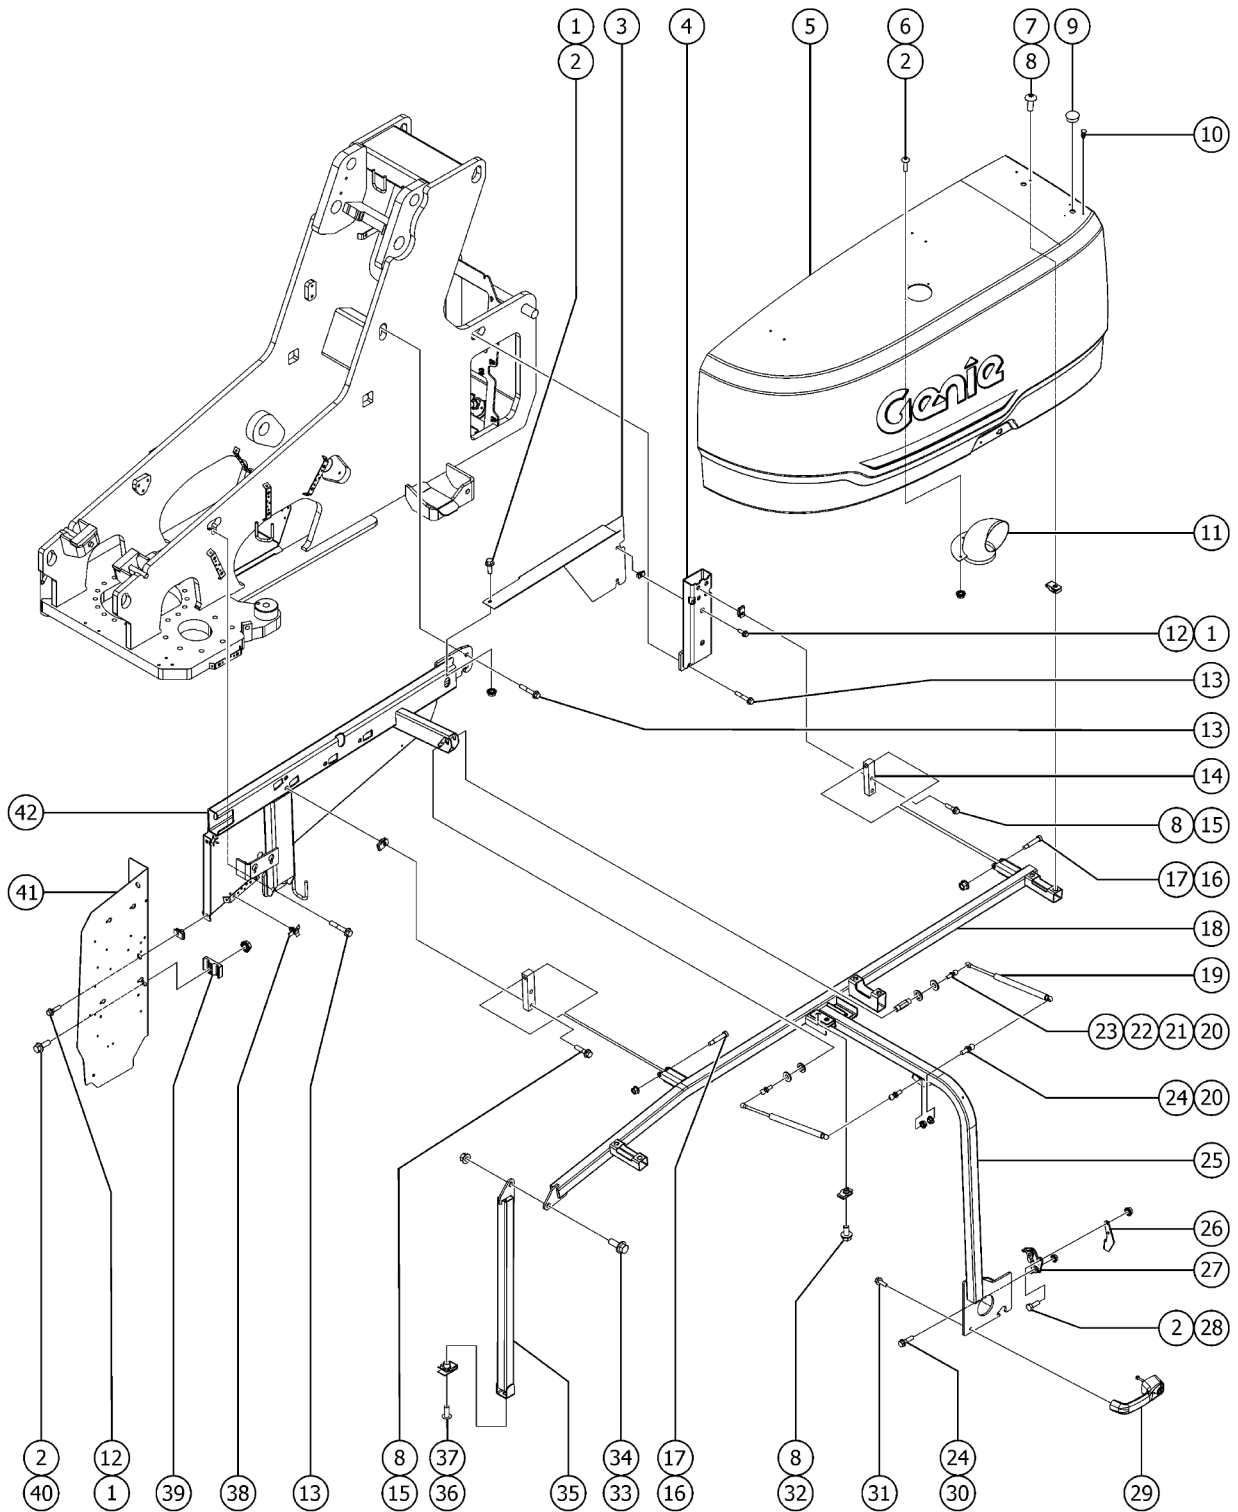

309.1 Turntable Covers - Engine Side

309.1 Turntable Covers - Engine Side

Item	Part No.	Description	Qty.
29	1256054GT	HANDLE,YELLOW LOCKING,CODE 455	1
29-	37947GT	KEYS,10 PACK*** sold separately	
29-	83093GT	KEY SINGLE*** sold separately	
30	824087GT	SCREW, HHF, 5/16-18 X 1.25, 8, ZAG	2
31	231532GT	SCREW,HHF,M6X20,DIN6921,10.9,Y	2
32	824089GT	SCREW, HHF, 3/8-16 X .75, 8, ZAG	4
33	824090GT	SCREW,HHF,3/8-16X1,8,ZAG	1
34	824029GT	NUT,TL FLG,3/8-16,G,ZAG	1
35	1277622GT	WELDMENT, REAR COVER SUPPORT LEG	1
36	1261838GT	SCREW, THM, TORX, M10X25, ZAB	1
37	230074GT	SPRING CLIP,M10-1.5,1-6X19,ZAB	1
38	105214GT	CABLE TIE MOUNT, WINGED	1
39	78736GT	CLAMP, 2 HOSE, PLASTIC, 5/8	2
40	824079GT	SCREW,HHF,1/4-20X1,8,ZAG	2
41	1277638GT	FORMING, REAR ENGINE BULKHEAD	1
42	1277633GT	WELDMENT, MAIN ENGINE BULKHEAD	1