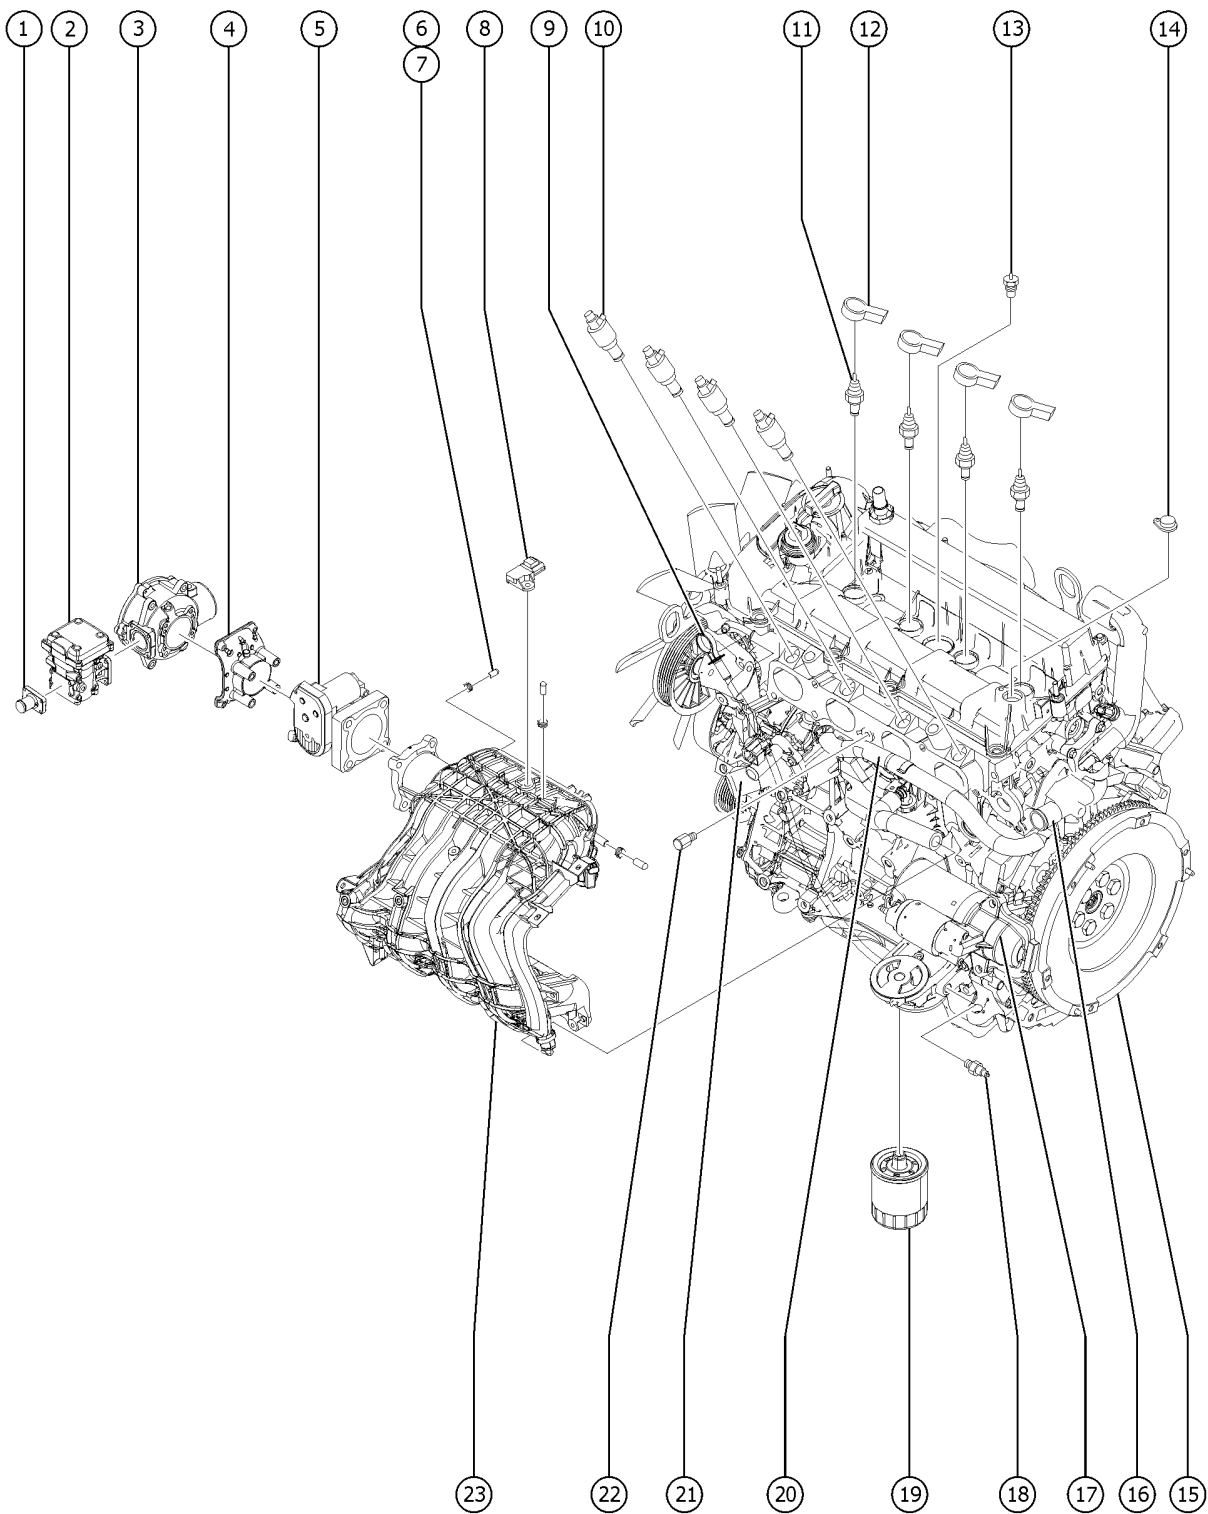

403.1 Ford MSG-425 Engine, View 1

Item	Part No.	Description	Qty.
A	236799GT	ENGINE KIT,FORD MSG425	
1	215285GT	FITTING, DEPR LP, MSG425	1
2	215284GT	REGULATOR,LP PRESSURE,MSG425	1
3	215280GT	MIXER, MSG425	1
3-	215281GT	O-RING, SMOOTH, MSG425	
3-	215282GT	O-RING, RIBBED, MSG425	
4	215283GT	ADAPTER, MIXER/THRO, MSG425	1
5	88451GT	THROTTLE ACTUATOR*(BOSCH)	1
5-	88452GT	GASKET,THROTTLE ACTUATOR***	
6	217820GT	CAP, INT. MFLD. VAC, MSG425	2
7	119568GT	CLAMP,SPRING,1/2"	3
8	119475GT	MAP SENSOR, DSG-423	1
8-	119965GT	COVER,DUST,IDLER,FORD DSG423	
9	220230GT	DIPSTICK, MSG425	1
9-	220231GT	O-RING,DIPSTICK,MSG425 (not shown, use with dipstck part 220230)	
9-	824028GT	NUT,TL FLG,5/16-18,G,ZAG (not shown, use to mount dipstck part 220230)	
9-	824085GT	SCREW,HHF,5/16-18X.75,8,ZAG (not shown, use to mount dipstck part 220230)	
10	215299GT	INJECTOR, FUEL, MSG425	4
11	215287GT	SPARK PLUG, MSG425	4
12	215314GT	COIL ASSY, MSG425	4
13	215300GT	SENSOR, CYL. HEAD TEMP, MSG425	1
14	215308GT	SENSOR, CAM POS, MSG425	1
15	215278GT	FLYWHEEL ASSY, MSG425	1
16	215275GT	ADAPTER, WATER CONN, MSG425	1
17	1264894GT	KIT, HD STARTER INSTALL, MSG-4	1
17B	128166GT	RELAY,STARTER,FORD DSG/MSG	
17C	217823GT	STARTER PLUG SEAL, MSG425	
18	215301GT	SWITCH, OIL PRES, MSG425	1