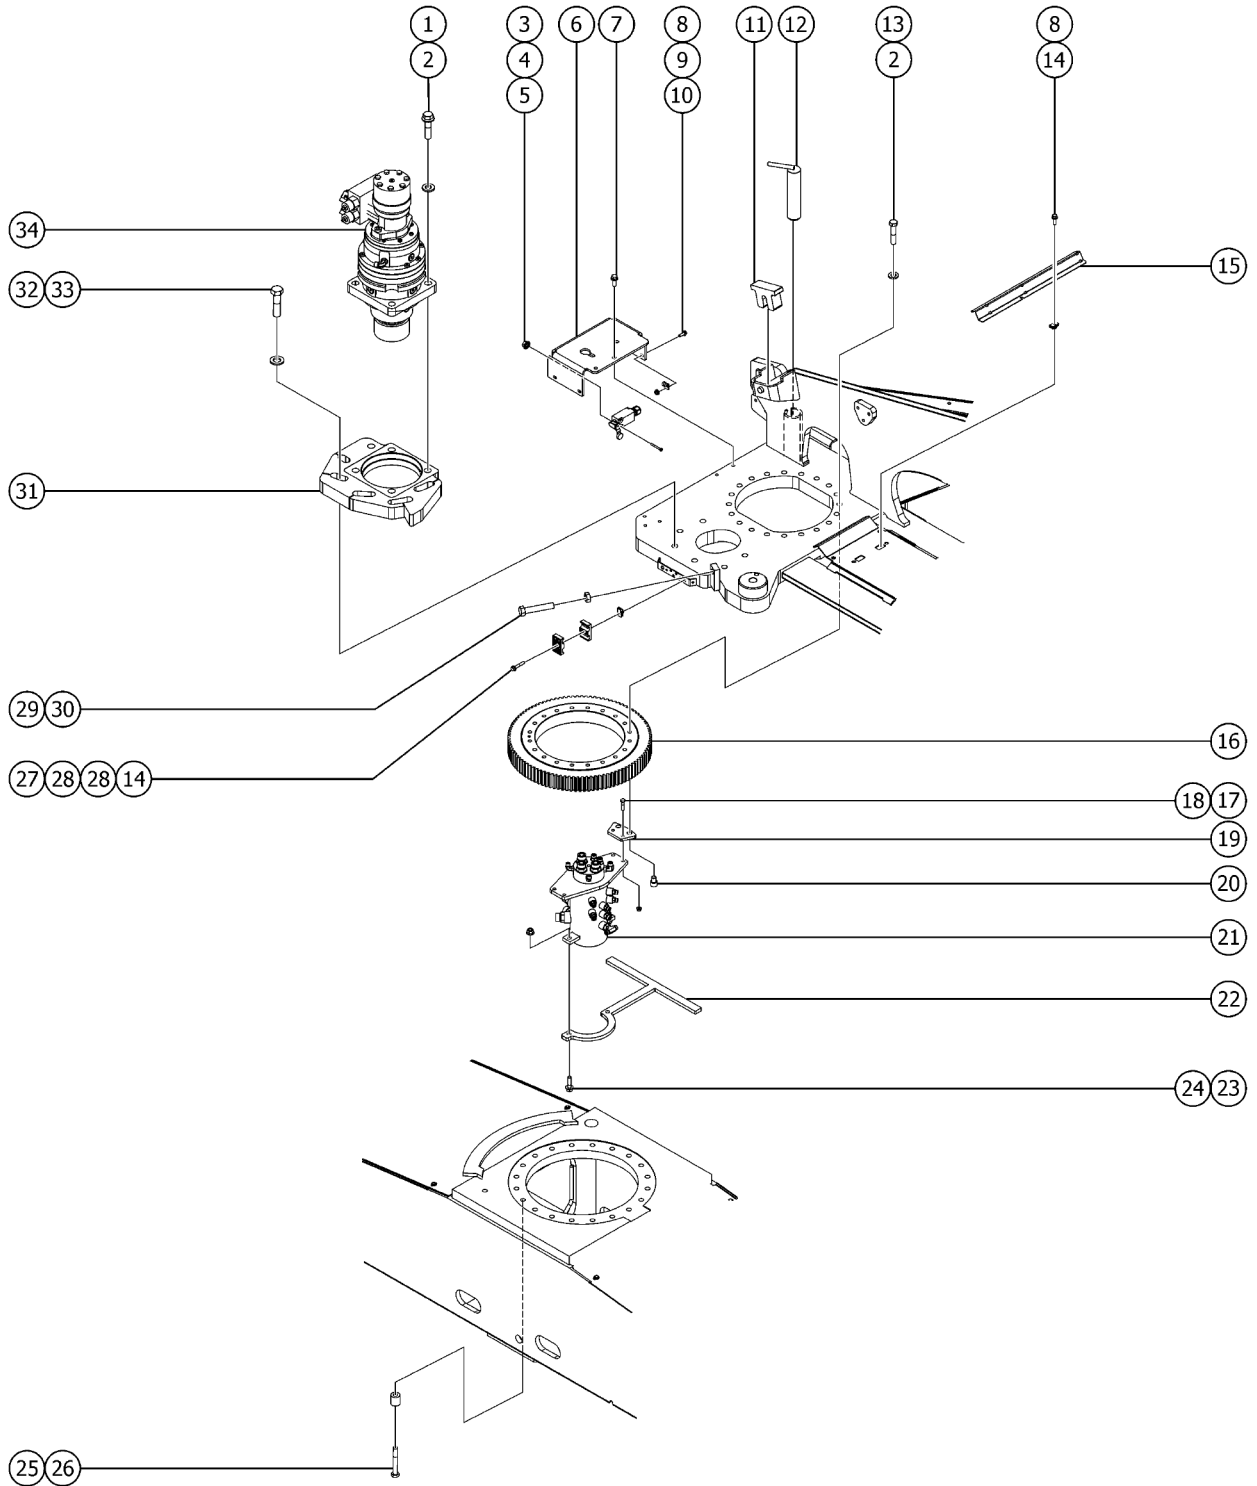

304.1 Turntable Rotator and Hydraulic Rotary Coupler Installation

Item	Part No.	Description	Qty.
1	1259896GT	SCREW,HHF,5/8-11X2.5,8,ZAG	4
2	1256182GT	WASHER,FLAT,5/8,F436,HRD,ZAG	24
3	1263070GT	NUT,SERRATED,8-32,ZAG	2
4	88356-11B65GT	SWITCH,LIMIT,W/RLLR ARM,NO/NC	1
5	1256698GT	SCREW,PHPM SEMS ET,8-32X1.5,ZA	2
6	1283578GT	FORMING, DRIVE ENABLE SWITCH HOUSING	1
7	824090GT	SCREW,HHF,3/8-16X1,8,ZAG	2
8	824078GT	SCREW,HHF,1/4-20X.75,8,ZAG	3
9	45470GT	CLAMP,0.31,#5 X 1/4,RUB CUSH	1
10	1256679GT	NUT,SERRATED,1/4-20,8,ZAG	1
11	1277630GT	ASSEMBLY, BOOM REST PADS	2
12	1283473GT	PIN, WELDMENT, TRANSPORT LOCK	1
13	1268266GT	SCREW,HHC,5/8-11X3,8,ZAG	20
14	56912GT	SPRING CLIP,1/4-20,.025-.15X.5	3
15	1283804GT	FORMING, FUEL LINE COVER	1
16	111648GT	BEARING,SERIES 3000	1
17	1256118GT	SCREW,HHC,3/8-16X1.5,8,ZAG	4
18	1274322GT	NUT,NYLOCK FLG,3/8-16,F,ZAG	4
19	1279454GT	PLATE, SWIVEL MOUNT, S40/45XC	2
20	1279453GT	SCREW,SHC,5/8-11X.75,A574,ZAG	4
21	1280390GT	SWIVEL, HYD 8 PORT	1
22	1279455GT	PLATE, SWIVEL ROTATION STOP	1
23	826171GT	SCREW,HHF,1/2-13X1.75,ZAG	2
24	1274172GT	NUT,NYLOCK FLG,1/2-13,G,ZAG	2
25	1263142GT	SCREW,HHC,5/8-11,4.5,8,ZAG	20
26	1282181GT	SPACER,1.313ODX5/8IDX1.5L	20
27	824081GT	SCREW,HHF,1/4-20X1.5,8,ZAG	1
28	78736GT	CLAMP, 2 HOSE, PLASTIC, 5/8	2

304.1 Turntable Rotator and Hydraulic Rotary Coupler Installation