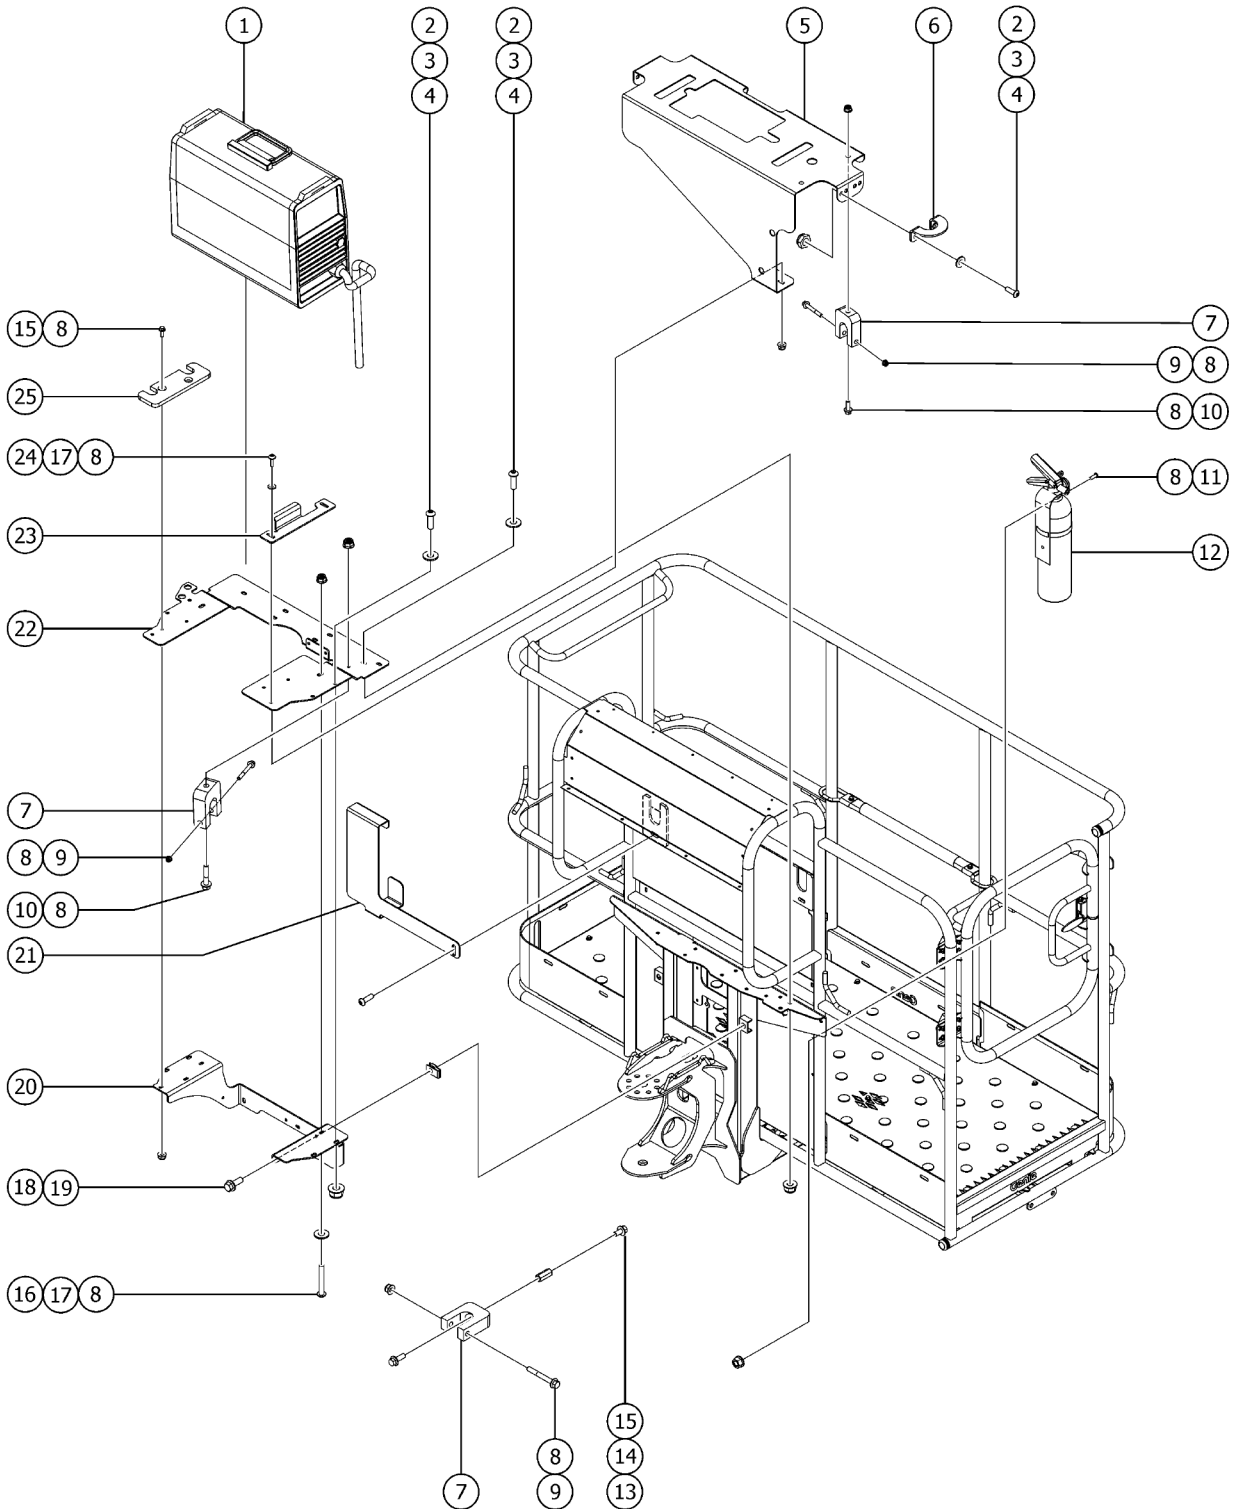

807.1 Welder Option, Platform Components

807.1 Welder Option, Platform Components

Item	Part No.	Description	Qty.
14	1290424GT	NUT,COUPLING,1/4-20X.875,F594,SS	1
15	824078GT	SCREW,HHF,1/4-20X.75,8,ZAG (Lincoln)	1
15B	824078GT	SCREW,HHF,1/4-20X.75,8,ZAG (Miller, Welder Ready)	5
16	1253408GT	SCREW,BHTC-PIN,1/4-20X1.75,ZAG	4
17	824113GT	WASHER,FLAT,1/4,USS,ZAG (Lincoln)	4
17B	824113GT	WASHER,FLAT,1/4,USS,ZAG (Miller, Welder Ready)	2
18	824090GT	SCREW,HHF,3/8-16X1,8,ZAG	2
19	29868GT	SPRING CLIP,3/8-16,.05-.20X.73,ZAG	2
20	1277206GT	FORMING,WELD MNT SPRT,LOWER,XC	1
21	106204GT	BRACKET,V275S WELD LEADS***	1
22	1277205GT	FORMING,WELDER SPRT BRKT,XC	1
23	1277208GT	FORMING,MILLER WELDER RETENTION,XC (Miller Only)	1
24	106860GT	SCREW,SECURITY,1/4-20 X 1.00LG	2
25	1274967GT	UHMW,MILLER WLDR RETENTION (Miller, Welder Ready)	2