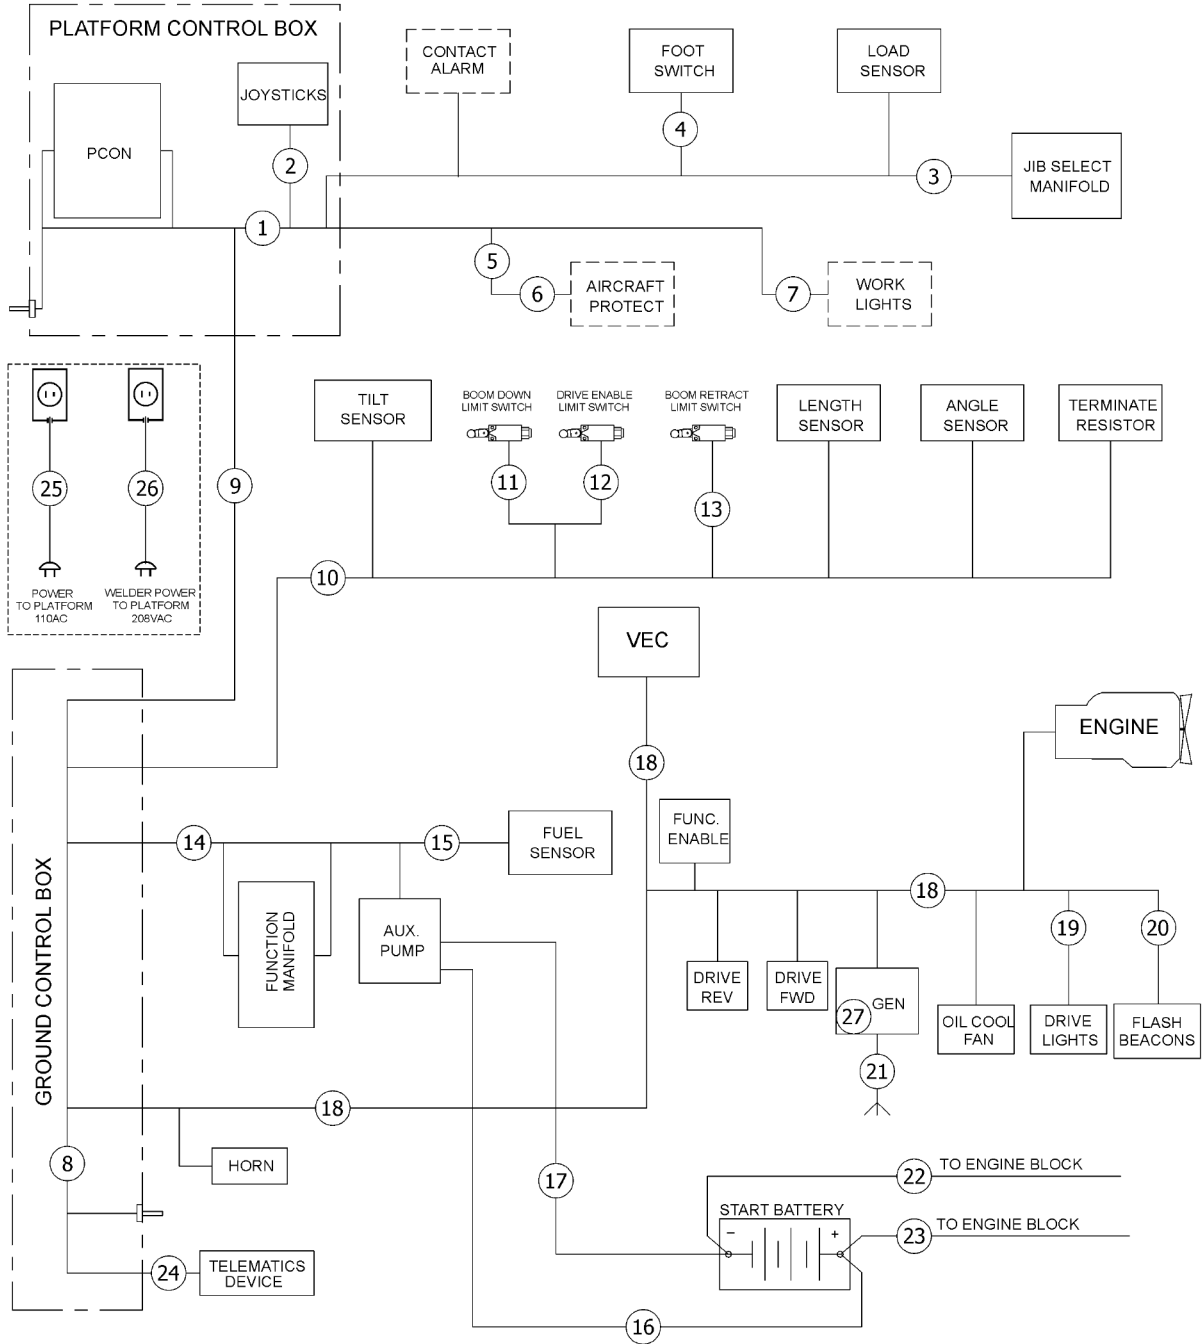

311.1 Wire Harness Map

Item	Part No.	Description	Qty.
1	1274448GT	HARNESS PCON ALC600 ..... (Refer to 311_101)	1
1-	1258951GT	HARNESS, SWITCH, JIB, PCON ..... (Refer to 311_101a) S45 XC Only	1
1-	1269732GT	HARNESS, SWITCH, PROX, PCON ..... (Refer to 311_101b)	1
1-	1269733GT	HARNESS, SWITCH, GENERATOR ..... (Refer to 311_101c)	1
1-	1282176GT	HARNESS, SWITCH, FUEL SELECT ..... (Refer to 311_101d)	1
2	1269719GT	HARNESS JOYSTICK ALC600 ..... (Refer to 311_102)	1
3	1277951GT	HARNESS, JIB SELECT ..... (Refer to 311_103)	1
4	227618GT	ASSEMBLY,FOOTSWITCH ..... (Refer to 311_104)	1
5	1269734GT	HARNESS, PROX, MANIFOLD, PLAT ..... (Refer to 311_105)	1
6	1269721GT	HARNESS, PROX SENSOR,ACP ..... (Refer to 311_106)	1
7	1269720GT	HARNESS, LIGHTS, WORK ..... (Refer to 311_107)	1
8	1288347GT	HARNESS GBOX ALC600 ..... (Refer to 311_108)	1
9	1277937GT	CABLE, BOOM, COMPOSITE, S40 ..... (Refer to 311_109A) S40 XC Only	1
9B	1278975GT	CABLE, BOOM, COMPOSITE, S45 ..... (Refer to 311_109B) S45 XC Only	1
10	1277936GT	HARNESS, SENSORS, S40/45XC ..... (Refer to 311_110)	1
11	1294881GT	HARNESS, LS BOOM ANGLE, CAM ..... (Refer to 311_111)	1
12	1277934GT	HARNESS, LS, OP, DRIVE ENABLE ..... (Refer to 311_112)	1
13	1277940GT	HARNESS, LS BOOM RETRACT ..... (Refer to 311_113)	1
14	1277938GT	HARNESS, FUNCTIONS, S40/45XC ..... (Refer to 311_114)	1
15	1282375GT	HARNESS, FUEL SENSOR, EXT, OPT. .... (Refer to 311_115)	1
16	1282202GT	BATTERY CABLE,POS,RED,1/0,86" ..... (Refer to 311_116)	1
17	1282201GT	BATTERY CABLE,NEG,BLK,1/0, 77" ..... (Refer to 311_117)	1
18	1277946GT	HARNESS,ENGINE,DEUTZ 2.9T T4 S40/45XC ..... (Refer to 311_118A) DEUTZ 2.9T T4	1
18B	1277947GT	HARNESS, ENGINE, DEUTZ 2011, T3 ..... (Refer to 311_118B) DEUTZ 2011, T3	1
18C	1277949GT	HARNESS, ENGINE, FORD, MSG425 ..... (Refer to 311_118C) FORD	1
18D	1277950GT	HARNESS, ENGINE, PERKINS P404F-E22T CRDI ..... (Refer to 311_118D) PERKINS P404F	1
18E	1298806GT	HARNESS, DEUTZ 2.2L3 STAGE V, S40/45 XC ..... (Refer to 311_118E) DEUTZ STAGE V	1
19	1282369GT	HARNESS, DRIVE LIGHT ..... (Refer to 311_119)	1