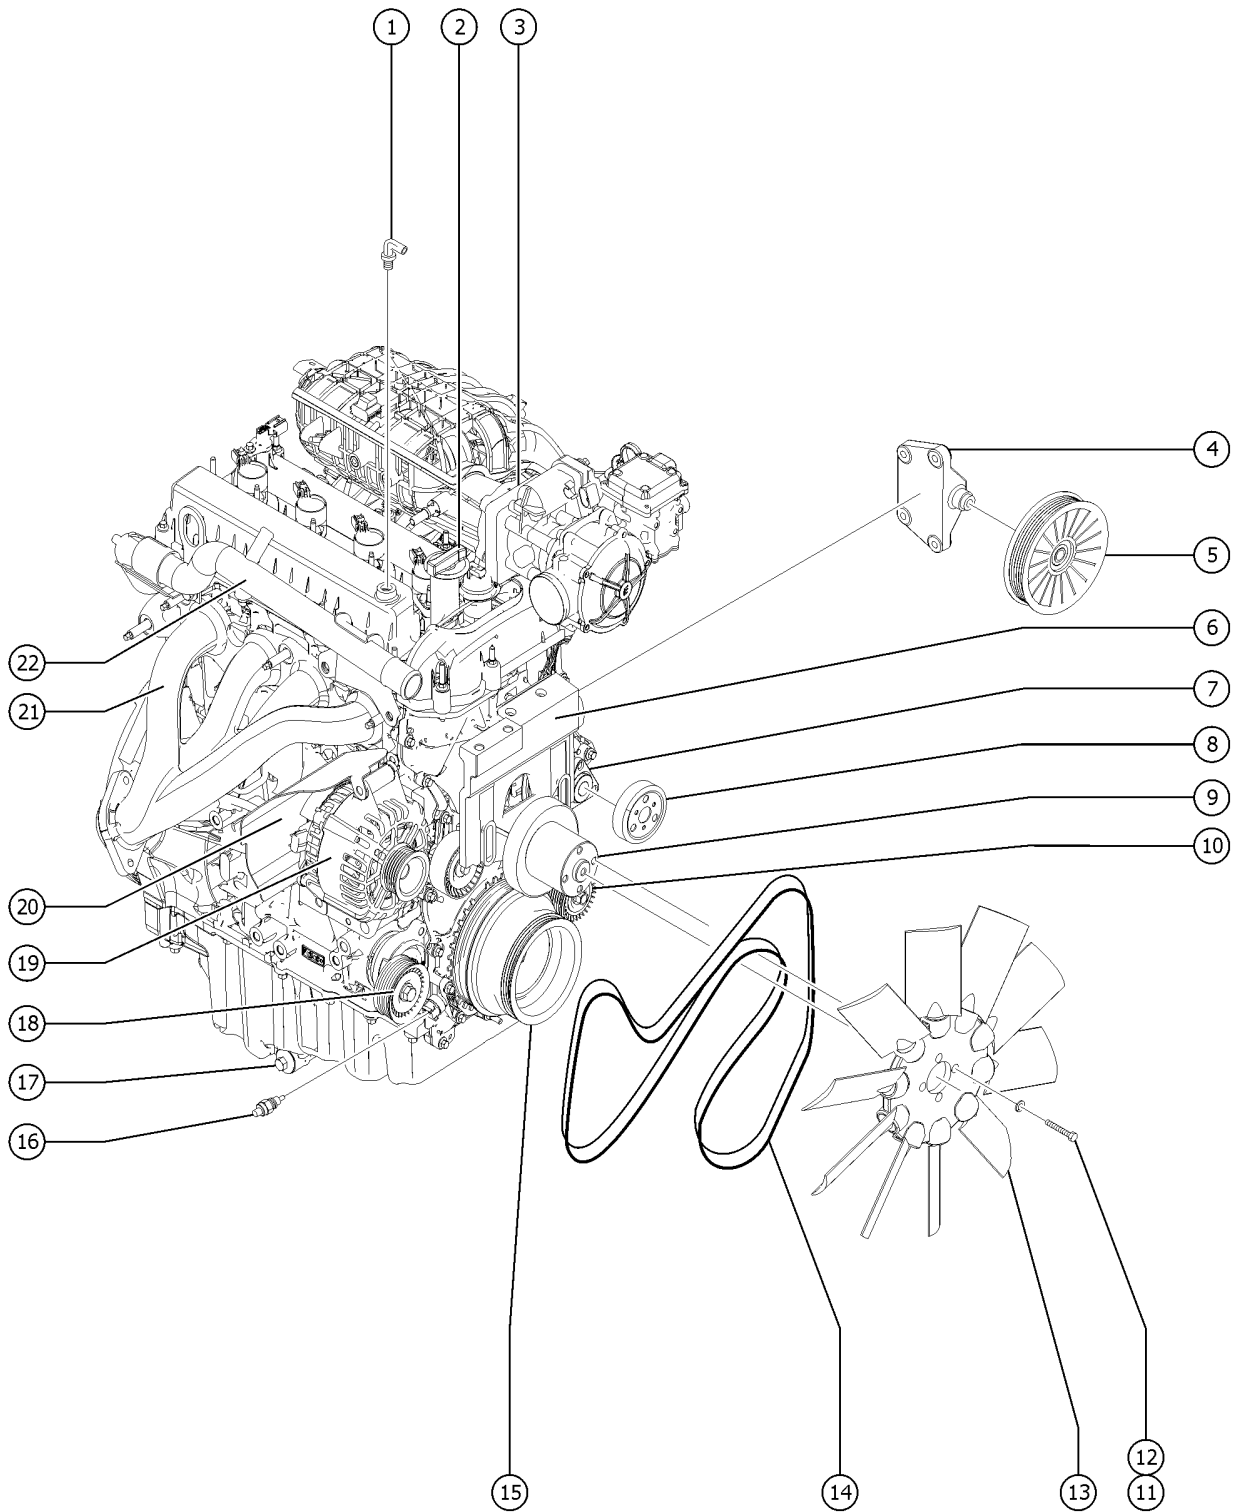

Item	Part No.	Description	Qty.
1	119474GT	VALVE,PCV FORD DSG-423	1
1-	75631GT	HOSE,AIR 3/8	
2	58632GT	CAP,OIL FILLER,FORD DSG 423	1
3	215279GT	PLATE, INT. MFLD ADAP, MSG425	
4	119477GT	IDLER BRACKET	1
5	215298GT	UPPER IDLER PULLEY, MSG425	1
6	1283575GT	KIT,FAN SUPPORT RETRO,FORD MSG For first time replacement	1
6-	1283571GT	BRACKET,FAN,FORD MSG included in kit 1283575GT	1
6-	1283572GT	BRACKET,IDLER,FORD MSG included in kit 1283575GT	1
6-	1283573GT	BOLT, BRACKET, SUPPORT,FORD MSG included in kit 1283575GT	2
6-	1283574GT	SCREW,HHC,M8X1.25.80 included in kit 1283575GT	1
7	215288GT	WATER PUMP, MSG425	1
8	215289GT	WATER PUMP PULLEY, MSG425	1
9	215271GT	FAN PULLEY, MSG425	1
9-	215270GT	FAN SPACER, MSG425	
10	215313GT	LOWER IDLER PULLEY, MSG425	1
11	32309GT	SCREW,HHC,M8 X 60MM X 1.25	1
12	49408GT	WASHER,LOCK,M8	1
13	215269GT	FAN, MSG425	1
14	215291GT	BELT, FEAD, MSG425 (shown)	1
14-	215274GT	FAN DRIVE BELT, MSG425 Fan belt (not shown)	
15	215273GT	CRANK PULLEY, EXT, MSG425	1
16	215307GT	SENSOR, CRANK POS, MSG425	1
17	215311GT	PLUG, OIL DRAIN, MSG425	1
18	215290GT	PULLEY/TENSIONER, MSG425	1
19	119140GT	ALTERNATOR,FORD DSG423,MSG425	1
19-	217824GT	CHARGE WIRE, MSG425	
20	227309GT	HEAT SHIELD,ALTERNATOR,FORD	1

404.1 Ford MSG-425 Engine, View 2