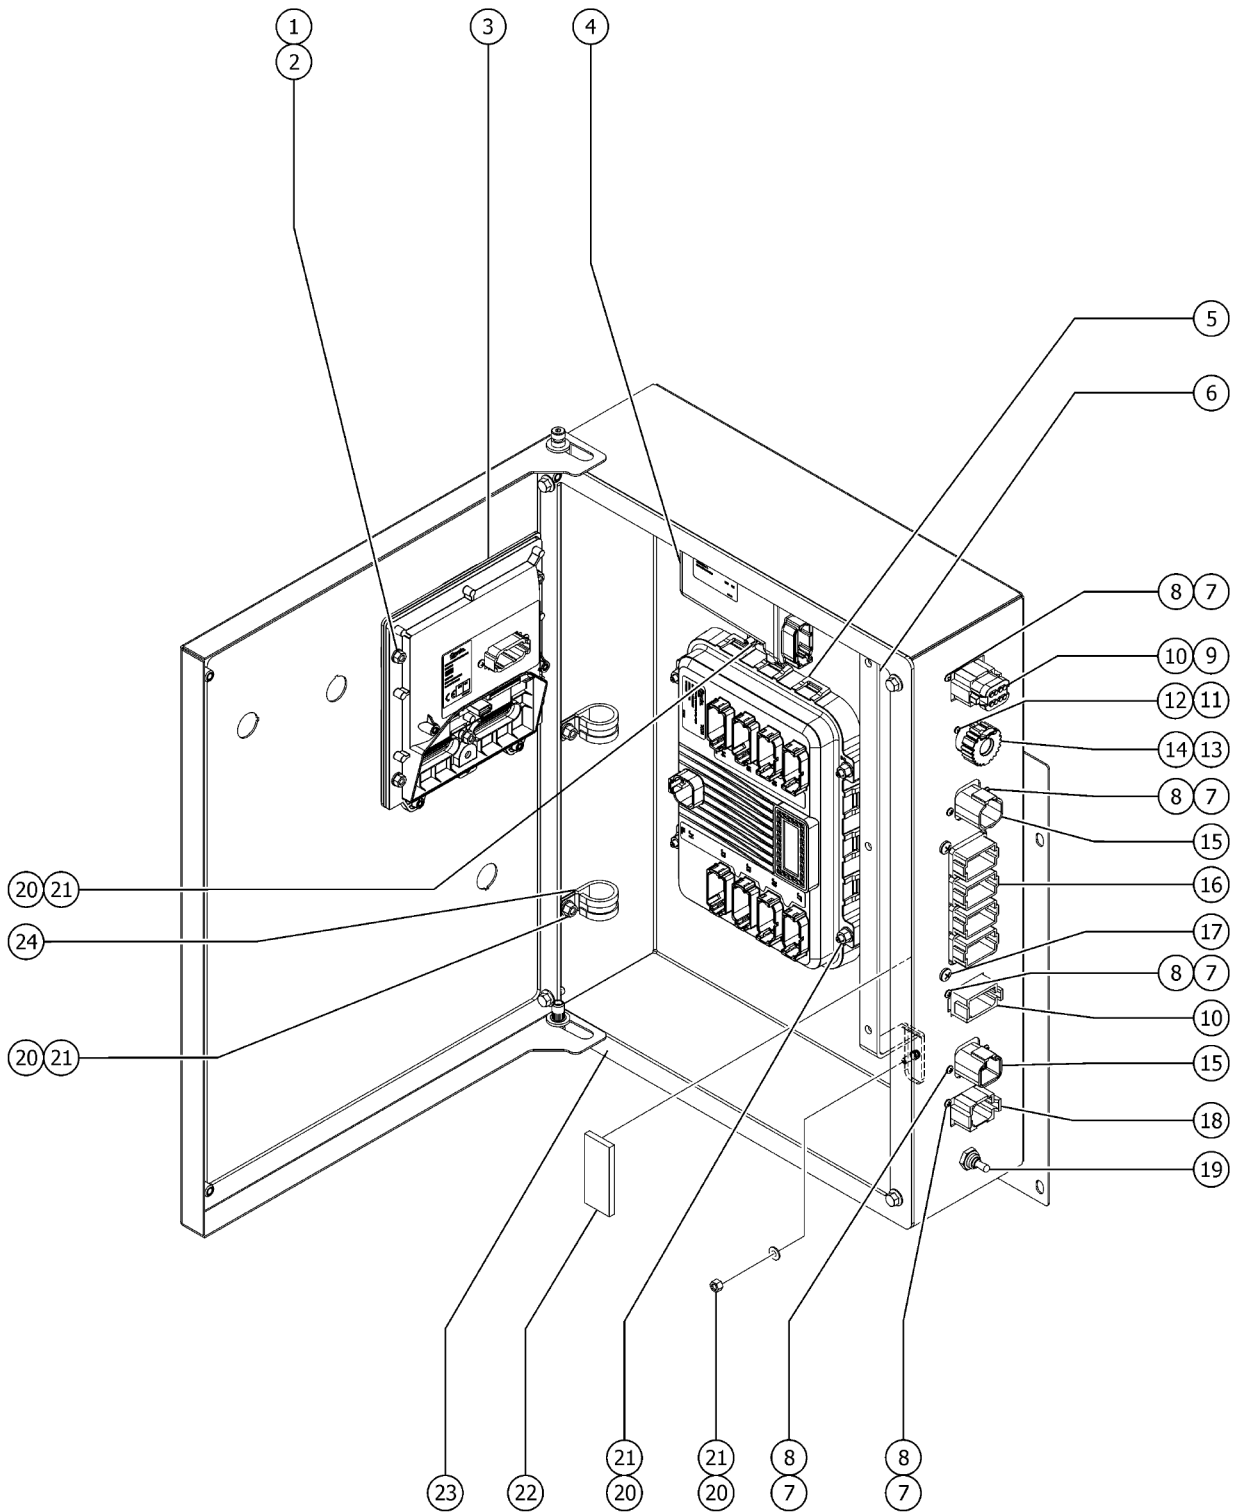

307.1 Ground Control Box - Internal

Item	Part No.	Description	Qty.
1	1271081GT	NUT,NYLOCK,8-32,8,ZAG	5
2	1257390GT	WASHER,FLAT,#8,SAE,ZAG	5
3	1286640GT	KIT,DISCON ALC600	1
3-	1268327GT	ECU, DISPLAY CONTROLLER	
3-	1268322GT	GASKET, RIBBON, DISCON	
3-	1268651GT	CABLE, FLAT FLEX, 30 POS 1MMX3"	
4	1280589GT	MODULE, RECOVERY	1
5	1284523GT	ECU, TURNTABLE, S-XC, PROGRAMMED (must contact service parts to order, SN information is required)	1
6	119644GT	BRACKET,PBOX WIRE SUPPORT	1
7	824214GT	SCREW,PHPM,6-32X.5,ZAG	10
8	1274164GT	NUT,NYLOCK,6-32,A,ZAG	10
9	119061GT	CONN PLUG 12 WAY ENDCAP DT GY	1
10	73730GT	CONN,RECEP 12 WAY,GRY FLANGE	2
11	1253477GT	SCREW,PHPM,4-40X.5,ZAG	2
12	1283012GT	NUT,NYLOCK,4-40,2,ZAG	2
13	1272123GT	DUST CAP, RECEPTACLE, 5 WAY, CIRCULAR	1
14	1272122GT	CONNECTOR, RECEPTACLE, 5 WAY, CIRCULAR	1
15	73717GT	CONN,RECEP 4 WAY,12-14GA FL***	2
16	73736GT	CONN,RECEP 48 WAY,4 X 12	1
17	824226GT	SCREW,PHPSH,#12-11X.75,ZAG	4
18	87755GT	CONN,RECEP 8 WAY 14-18GA,FL	1
19	128203GT	SWITCH TOGGLE ASSY SPDT 2P MOM	1
20	1274168GT	NUT,NYLOCK,10-32,A,ZAG	10
21	1253185GT	WASHER,FLAT,#10,USS,ZAG	10
22	30997GT	CORROSION INHIBITOR,FOAM	1
23	1277169GT	GASKET GBOX ALC600	1
24	18666GT	CLAMP,1.00,#16 X 1/4,RUB CUSH	2