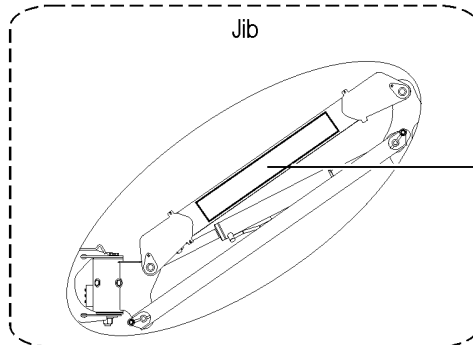

105.1 Decals with Words, Boom S-45 XC

NOTE:
Part numbers with "(FR)"
indicates French translation
is available

1271379
or
1275517
or
1291324
or
1296284
or
1296285
or
1296286

1283744

31060 (FR)