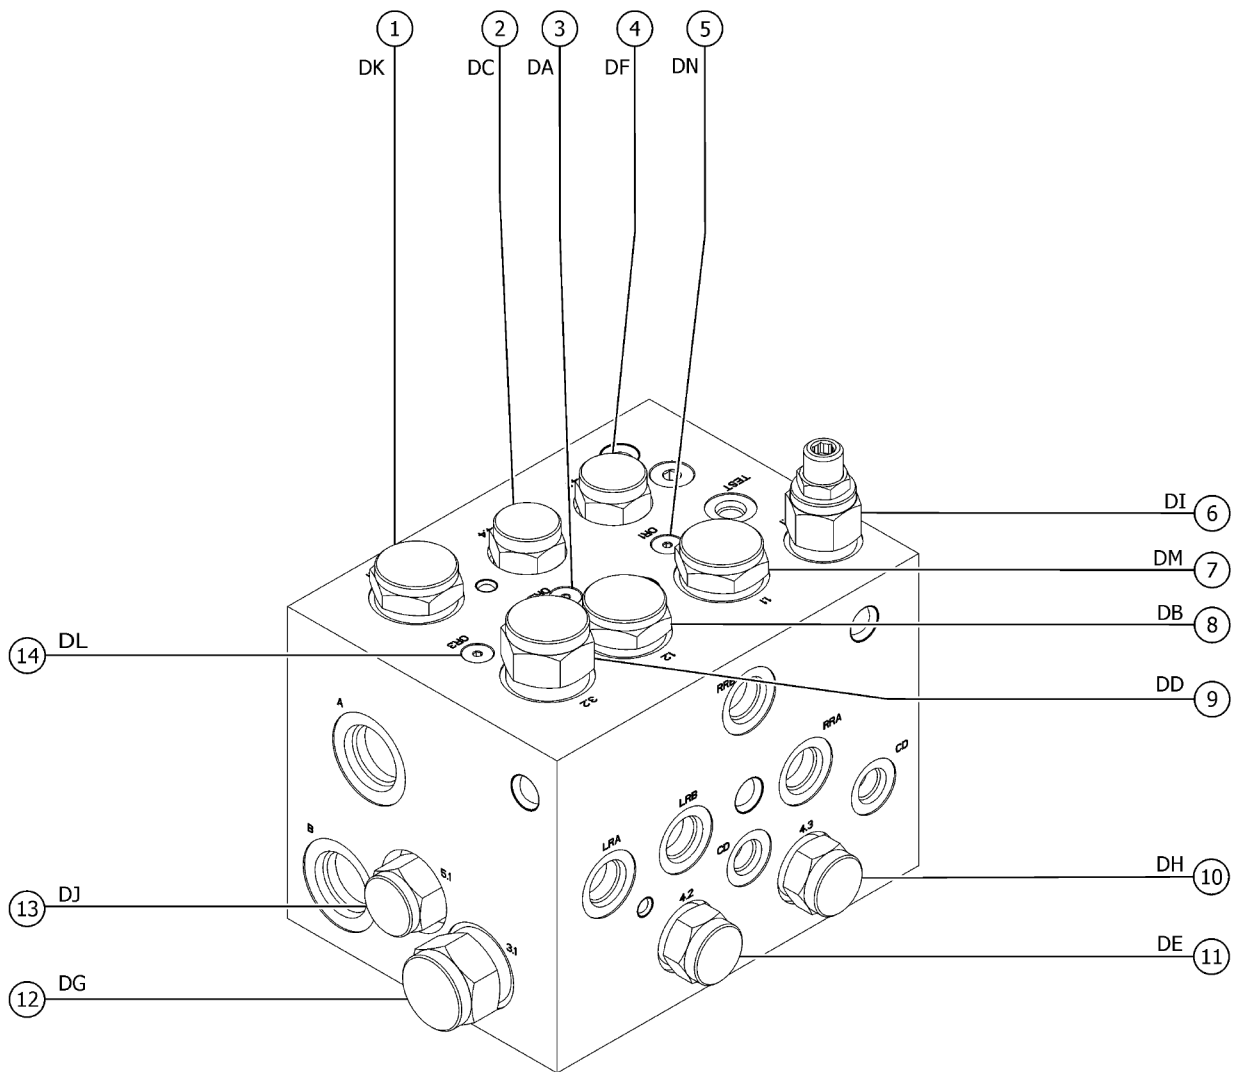

702.1 Traction Manifold

<i>Item</i>	<i>Part No.</i>	<i>Description</i>	<i>Qty.</i>
12	139716GT	VALVE, CHECK DG, Prevent cavitation in RF and LR motors	
12-	139727GT	SEAL KIT, VALVE	
13	139715GT	VALVE, SHUTTLE, FIXED DJ, Directs oil from low pressure side to hot oil Relief Valve.	
13-	139726GT	SEAL KIT, VALVE	
14	139719GT	ORIFICE, 0.040" DL, Prevents scrub at high steer angles by allowing some bypass flow around the right flow divider