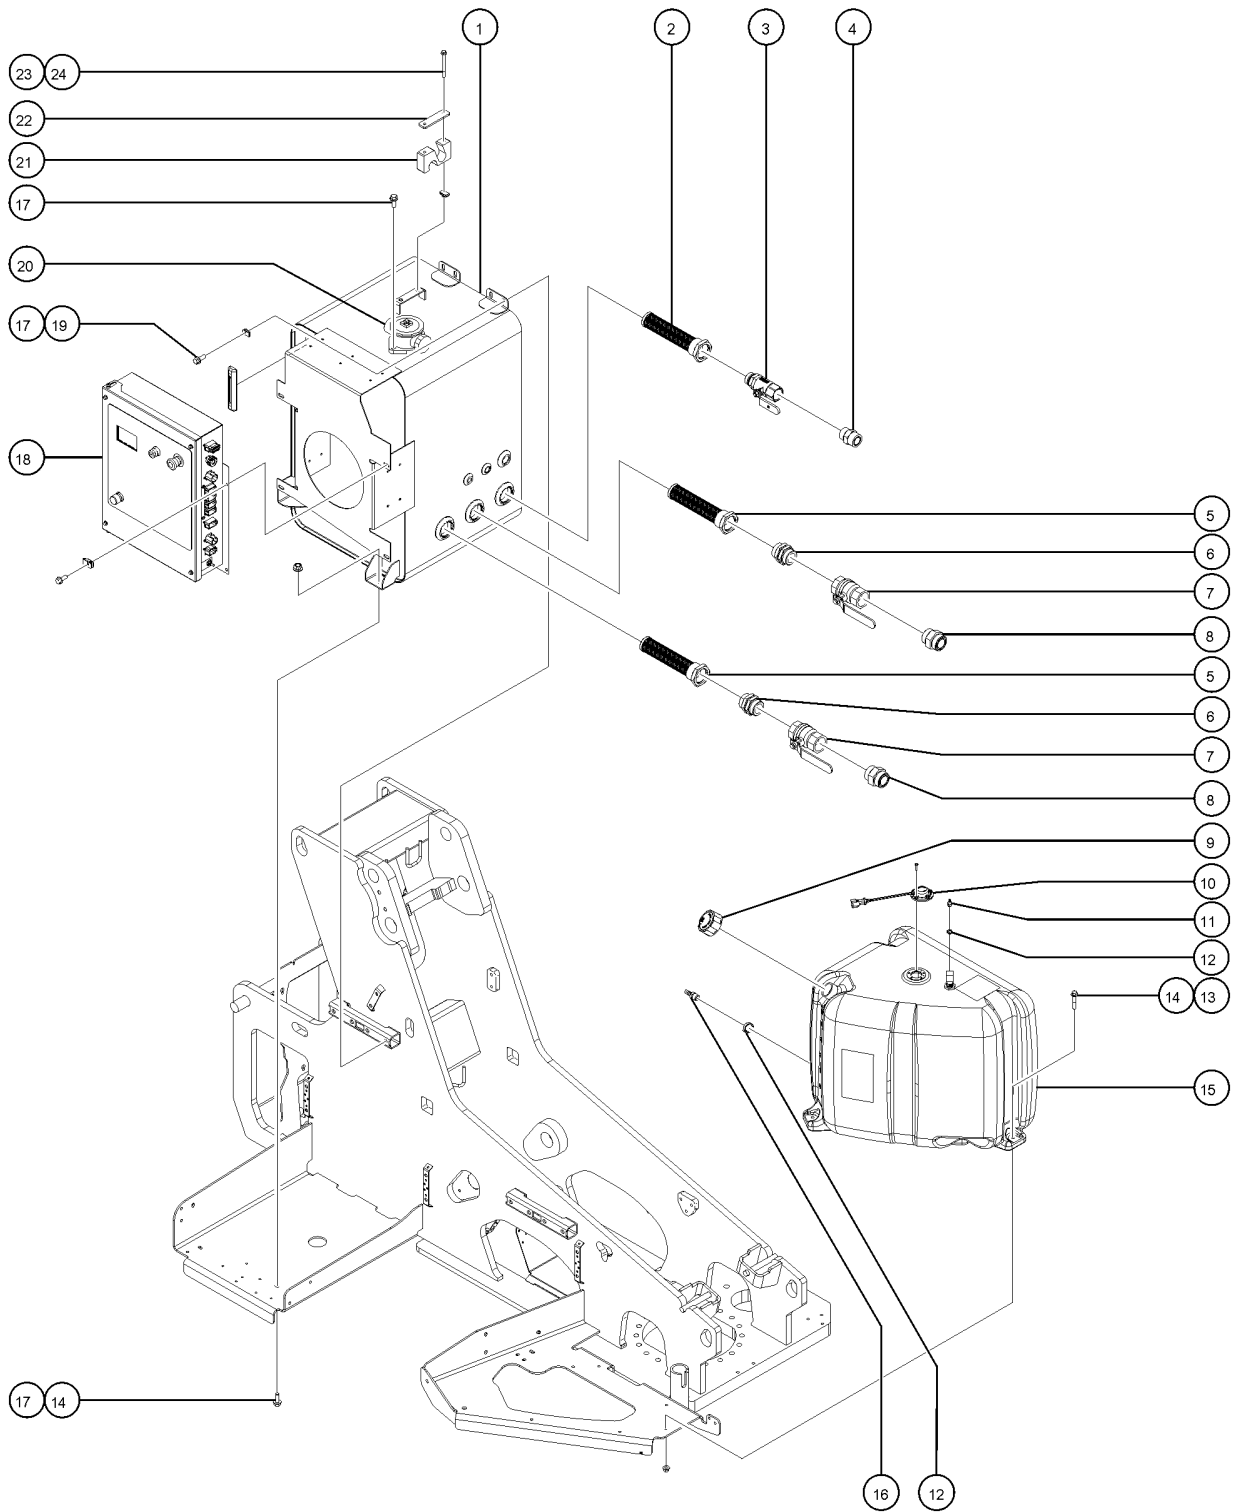

302.1 Hydraulic and Fuel Tanks - Diesel

Item	Part No.	Description	Qty.
1	1277714GT	ASSEMBLY, HYDRAULIC TANK, 38 GAL	1
1-	1277713GT	TANK, HYDRAULIC, 38 GAL	
1-	21141GT	GAUGE-SIGHT,LHA-LGTB***	
1-	94612GT	PLUG,MAGNETIC,SAE-6***	
2	101490GT	STRAINER,16 SAE F/24 SAE M	1
3	48996GT	VALVE,BALL,16 MSAE-16 FSAE***	1
4	48984GT	CONN,520120-16	1
5	101491GT	STRAINER,20 SAE F/24 SAE M***	2
6	61263GT	UNION,STR.THREAD 20	2
7	101494GT	VALVE,BALL,FSAE-20,FSAE-20	2
8	75654GT	CONN,520120-20	2
9	101726GT	FUEL CAP, DIESEL, VENTLESS	1
10	1271770GT	SENSOR, FUEL LEVEL, 30" DIESEL	1
10-	824215GT	SCREW,PHPM,10-32X.75,ZAG	
11	219144GT	3/8 MALE NPT X 1/4 BARB	
12	31983GT	CLAMP,HOSE,1 EAR, 9/16	
13	1253478GT	SCREW,HHF,3/8-16X2,8,ZAG	3
14	1274322GT	NUT,NYLOCK FLG,3/8-16,F,ZAG	5
15	1274331GT	ASSY, FUEL TANK, 35GAL, DIESEL	1
15-	1255643GT	TANK, FUEL, Z80 35 GAL	
15-	54324GT	FITTING,BULKHEAD,3/8NPT,FUELTK	
15-	823356GT	TUBE,FUEL RETURN,3/8X3/8X23.5	
16	27901GT	HOSE END,BARBED,RIGID,-6-6	1
17	824090GT	SCREW,HHF,3/8-16X1,8,ZAG	6
18		REF. GROUND CONTROL BOX	1
		(refer to 306.1 or 307.1)	
19	29868GT	SPRING CLIP,3/8-16,.05-.20X.73,ZAG	2
20	110345GT	FILTER ASSY,INTANK	1
21	1286332GT	CLAMP, HYDRAULIC HOSE	1