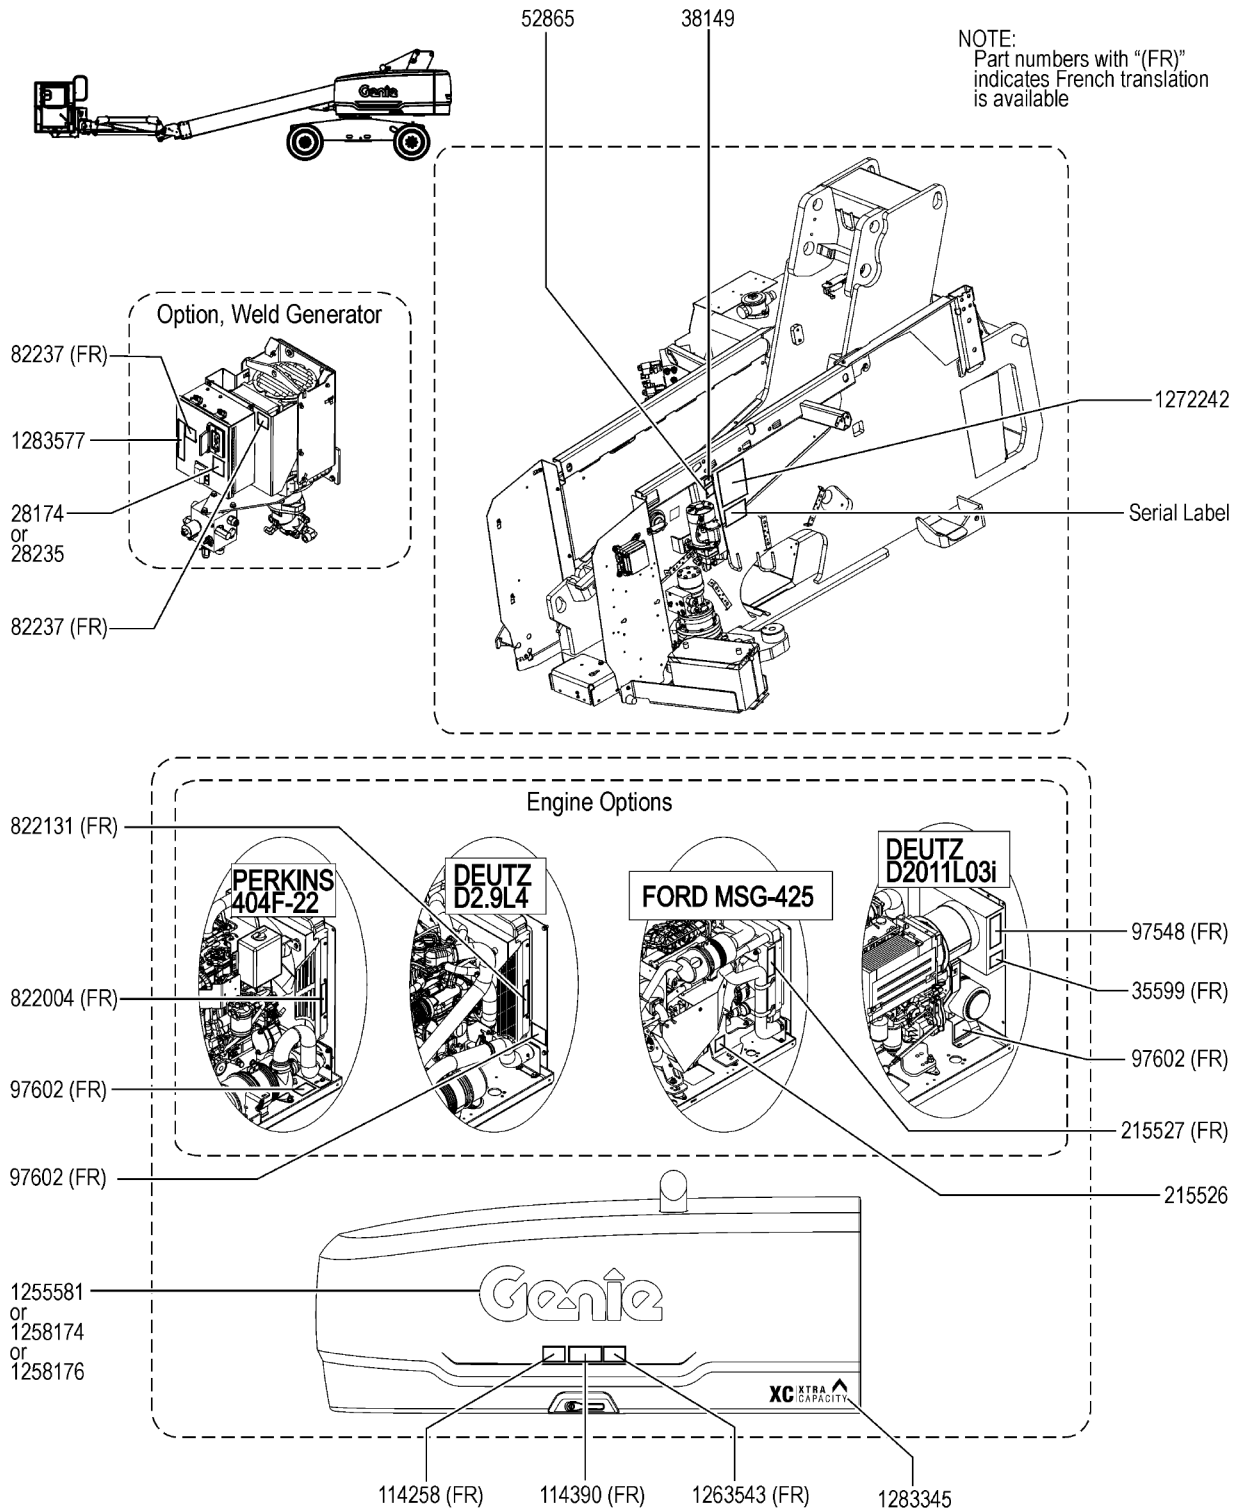

103.1 Decals with Words, Engine Side

103.1 Decals with Words, Engine Side

Item	Part No.	Description	Qty.
1	28174GT	DECAL, POWER TO PLATFORM 230V** .....	1
2	28235GT	DECAL, POWER TO PLATFORM 115V** .....	1
3	35599GT	DECAL,NOTICE,AIR INLET*** .....	1
		Deutz D2011L03i	
4	38149GT	DECAL LABEL PATENTS .....	1
		(US only)	
5	52865GT	DECAL,ANNUAL INSP*** .....	1
		(US only)	
6	82237GT	DECAL,DANGER,HIGH VOLTAGE .....	2
		Option, welder	
7	97548GT	DECAL,ENGINE SPEC,DEUTZ 2011T2 .....	1
		Deutz D2011L03i	
8	97602GT	DECAL,WARNING,EXPLOSION,ETHER .....	1
9	114258GT	DECAL,DANGER,NO SMOKING .....	1
10	114390GT	DECAL,DANGER,ELECT HAZARD*** .....	1
11	215526GT	DECAL,LABEL,BELT,MSG425 .....	1
		Ford MSG-425	
12	215527GT	DECAL,FORD ENGINE SPEC MSG425 .....	1
		Ford MSG-425	
13	822004GT	DECAL, ENGINE SPEC, 404F-22 .....	1
		Perkins 404F-22	
14	822131GT	DECAL, ENGINE SPEC, D2.9 .....	1
		Deutz D2.9I4	
15	1255581GT	DECAL,COSMETIC, 10" GENIE BLUE .....	1
16	1258174GT	DECAL,COSMETIC,10" GENIE WHITE .....	1
17	1258176GT	DECAL,COSMETIC,10" GENIE BLACK .....	1
18	1263543GT	DECAL, IMPROPER OPERATION .....	1
19	1272242GT	DECAL,MACHINE REGISTRATION/OWNER TRANSFER .....	1
20	1283345GT	DECAL, COVER, XC XTRA CAPACITY .....	1
21	1283577GT	DECAL, LIFT^POWER, 1X7 INCH .....	1
		Option, lift power	