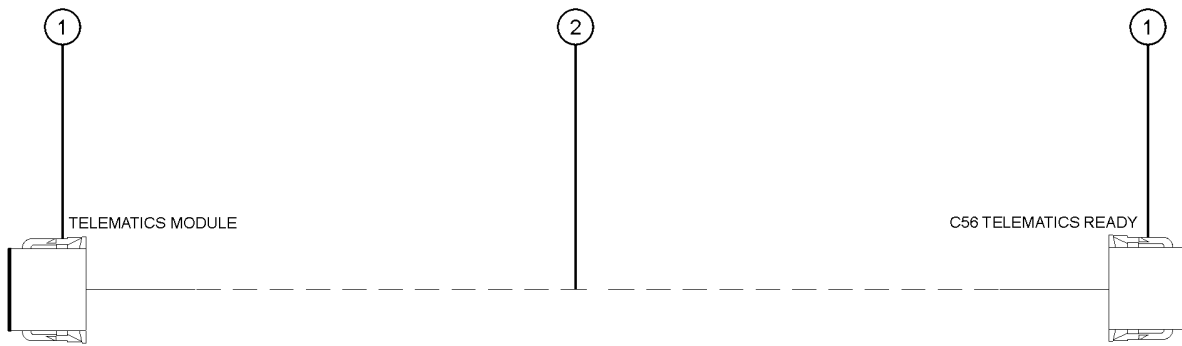

311.124CC Harness, Telematics, M8, ZTR (from SN S45XCH-119)