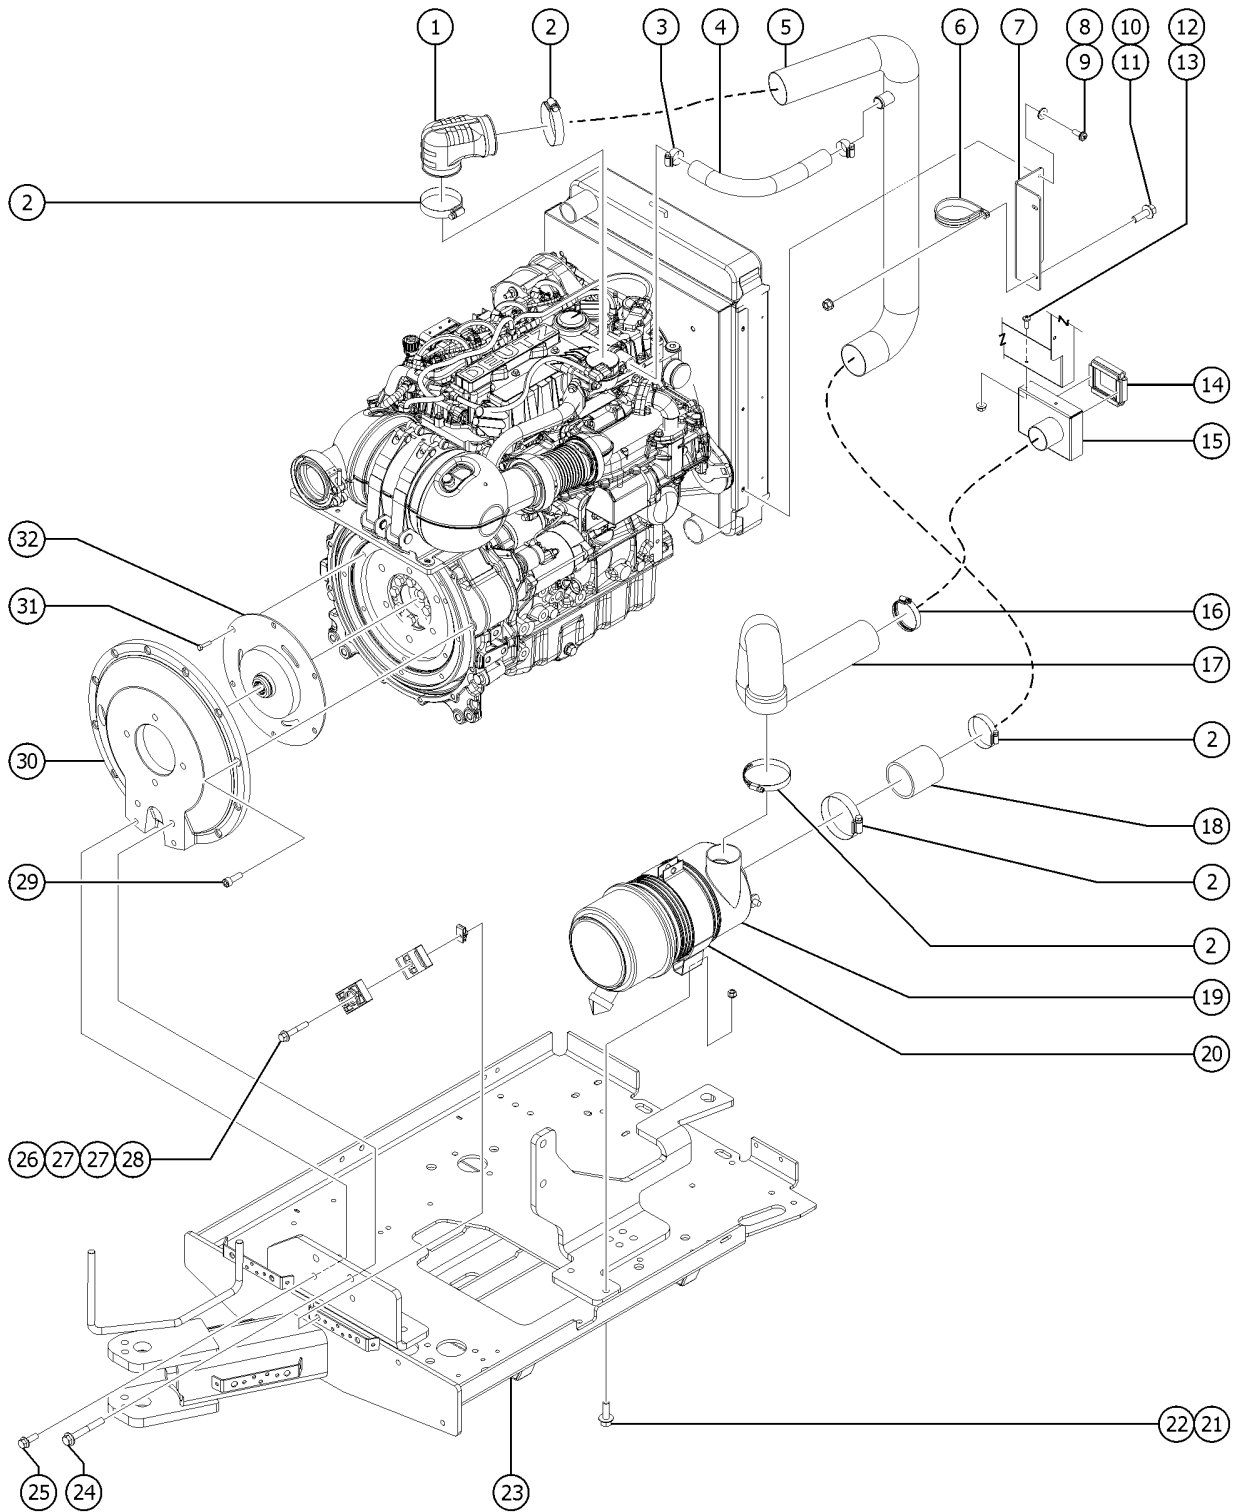

414.1 Deutz D2.9L4 Engine, View 3

Item	Part No.	Description	Qty.
1	214686GT	AIR INTAKE ELBOW,90 DEGREE	1
2	45435GT	CLAMP,HOSE,2.50"	5
3	30348GT	CLAMP,HOSE,1.00	2
4	1255894GT	HOSE,PCV,DEUTZ D2.9	1
5	219976GT	WELDMENT,STEEL INTAKE TUBE	1
6	45455GT	CLAMP,2.75,#44 X 1/4,RUB CUSH*	2
7	217877GT	FORMING,CLEAN AIR BRACKET	1
8	824220GT	SCREW,PHPM SEMS ET,10-24X.5,ZA	2
9	1253185GT	WASHER,FLAT,#10,USS,ZAG	2
10	824078GT	SCREW,HHF,1/4-20X.75,8,ZAG	2
11	824027GT	NUT,TL FLG,1/4-20,G,ZAG	2
12	1251757GT	SCREW,PHPM,10-32X.50,ZAG	2
13	1283005GT	NUT,NYLOCK FLG,10-32,A,ZAG	2
14	119219GT	TRIM,EDGE,1/8X3/4 END BULB	19
15	1285245GT	WELDMENT, INTAKE BOX	1
16	35434GT	CLAMP,HOSE,2.00***	2
17	217930GT	HOSE,RAW AIR,DEUTZ D2.9	1
18	34162-300GT	HOSE,AIR INTAKE 2.50" ID	1
19	63463GT	AIR CLEANER,NELSON***	1
19-	58415GT	CLIP,AIR CLEANER END CAP***	
19-	62420GT	FILTER,AIR***	
19-	65810GT	BAFFLE, AIR CLEANER (27915)**	
19-	52866GT	EVACUATOR VALVE-AIR CLEANER	
20	53952GT	BRKT,AIR CLEANER ORIENTATION**	1
21	824086GT	SCREW,HHF,5/16-18X1,8,ZAG	2
22	1255805GT	NUT,SERRATED,5/16-18,8,ZAG	2
23	1271380GT	WELDMENT, ENGINE TRAY	1
		(refer to 417.1)	
24	1253498GT	SCREW,HHF,1/2-13X1.5,8,ZAG	2