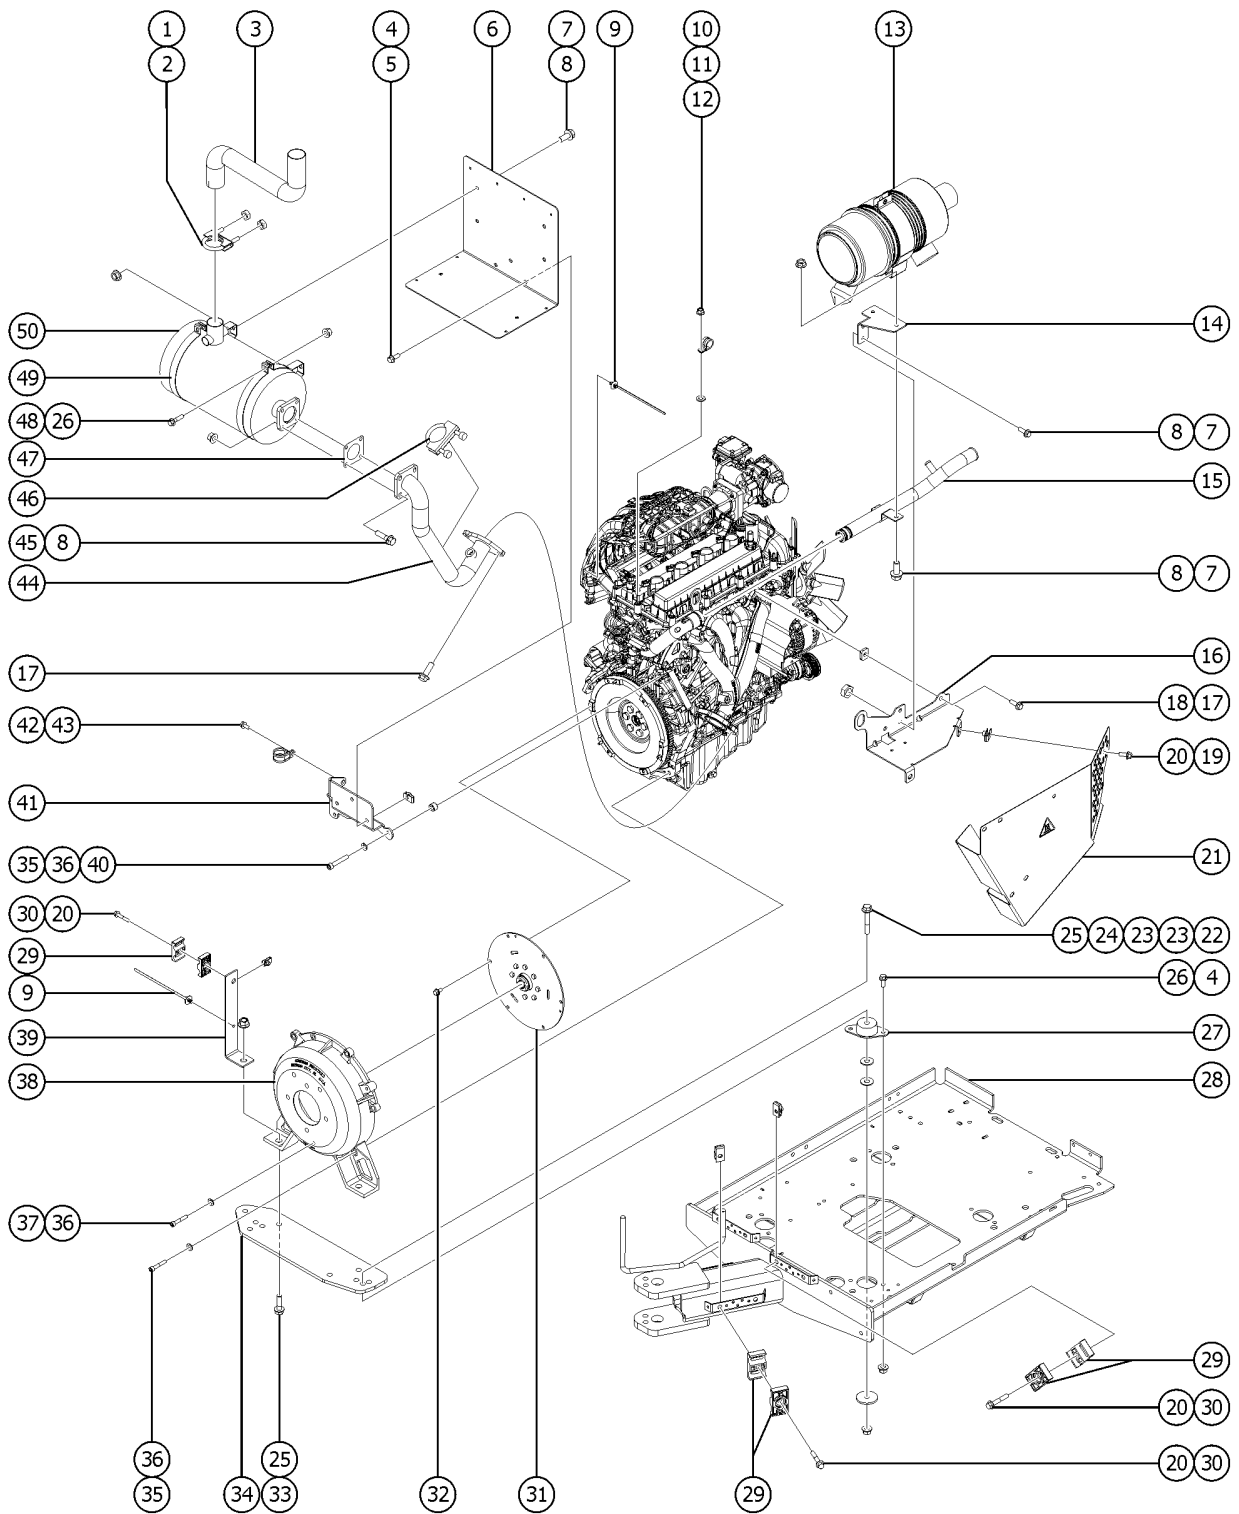

405.1 Ford MSG-425 Engine, View 3

Item	Part No.	Description	Qty.
28	1271380GT	WELDMENT, ENGINE TRAY ..... (refer to 417.1)	
29	78736GT	CLAMP, 2 HOSE, PLASTIC, 5/8	6
30	824081GT	SCREW,HHF,1/4-20X1.5,8,ZAG	3
31	214446GT	COUPLER,15T,FBA,SAE 8,MSG425	1
32	824135GT	SCREW,HHC,M8-1.25X20,DIN933,10	6
33	826171GT	SCREW,HHF,1/2-13X1.75,ZAG	2
34	236422GT	ENGINE MOUNT, REAR, MSG425	1
35	111748GT	SCREW,SHC,M10X1.5 X 60 GR8.8	6
36	824145GT	WASHER,FLAT,M10,DIN125,ZAB	7
37	1255666GT	SCREW,SHC,M10-1.50X30,DIN912,12.9,ZAB	1
38	119052GT	PUMP MOUNT,FORD DSG423	1
39	1289719GT	FORMING, BATTERY CABLE SUPPORT BRACKET, FORD	1
40	45400GT	SPACER TUBE, .50 LG	2
41	1286202GT	FORMING, EXHAUST MOUNT ADAPTOR, FORD	1
42	824132GT	SCREW,HHF,M8-1.25X20,DIN6921,10.9,ZAB	1
43	77180GT	CLAMP,1.31,#21 X 3/8,RUB CUSH	1
44	218576GT	WDMT,HEADER PIPE,MSG425	1
45	824087GT	SCREW, HHF, 5/16-18 X 1.25, 8, ZAG	4
46	32064GT	CLAMP,MUFFLER,1.75 INCH	2
47	72343GT	GASKET,EXH FLANGE-FORD/PERKINS	1
48	824093GT	SCREW,HHF,3/8-16X1.75,8,ZAG	2
49	119051GT	MOUNTING BAND,MUFFLER,8.0"	2
50	215528GT	WDMT, CAT. MUFFLER, MSG425	1