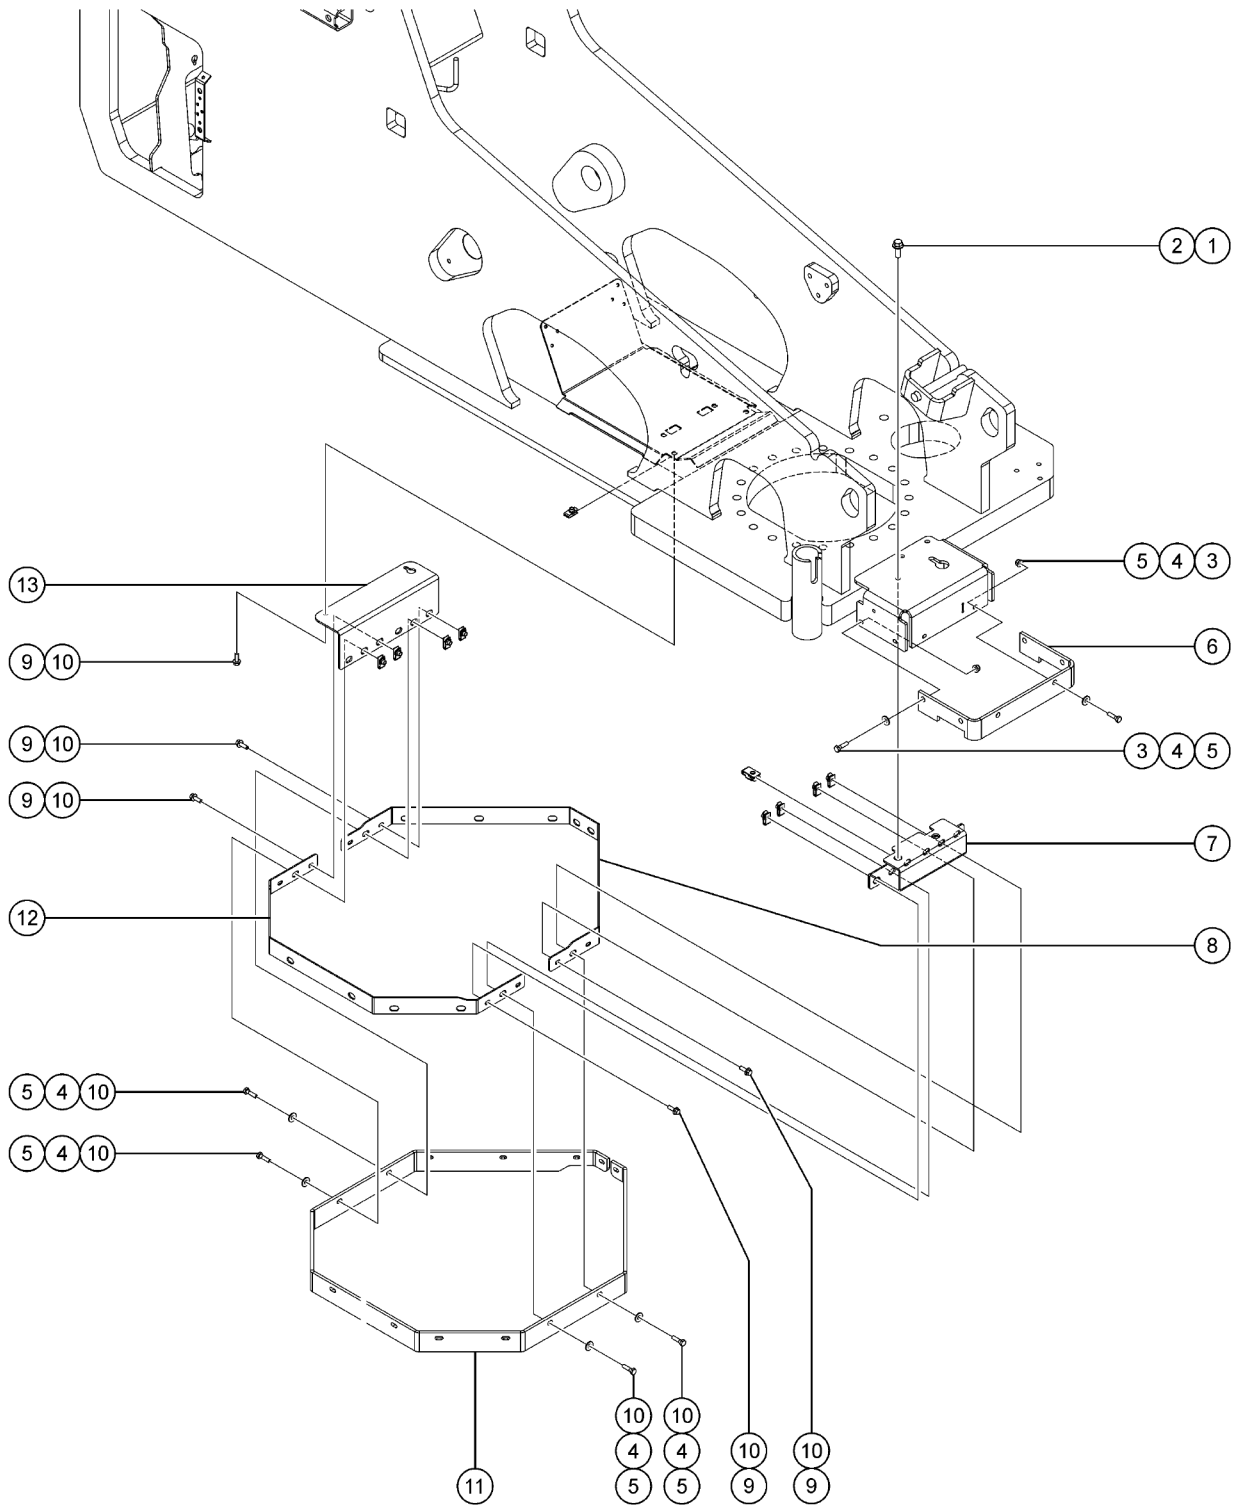

813.1 Hostile Environment Package - View 3

Item	Part No.	Description	Qty.
1	824090GT	SCREW,HHF,3/8-16X1,8,ZAG	2
2	29868GT	SPRING CLIP,3/8-16,.05-.20X.73,ZAG	2
3	1277924GT	NUT,NYLOCK FLG,1/4-20,F,ZAG	6
4	824113GT	WASHER,FLAT,1/4,USS,ZAG	22
5	824059GT	SCREW,HHC,1/4-20X.75,8,ZAG	22
6	1291124GT	WIPER, RUBBER, DRIVE ENABLE	1
7	1291128GT	BRACKET, REAR, SLEW GEAR GUARD	1
8	1291126GT	FORMING, PINION GEAR GUARD	1
9	824078GT	SCREW,HHF,1/4-20X.75,8,ZAG	9
10	56912GT	SPRING CLIP,1/4-20,.025-.15X.5	25
11	1291125GT	WIPER, RUBBER, SLEW GEAR	1
12	1291127GT	FORMING, SLEW GEAR GUARD	1
13	1291129GT	BRACKET, FRONT, SLEW GEAR GUARD	1