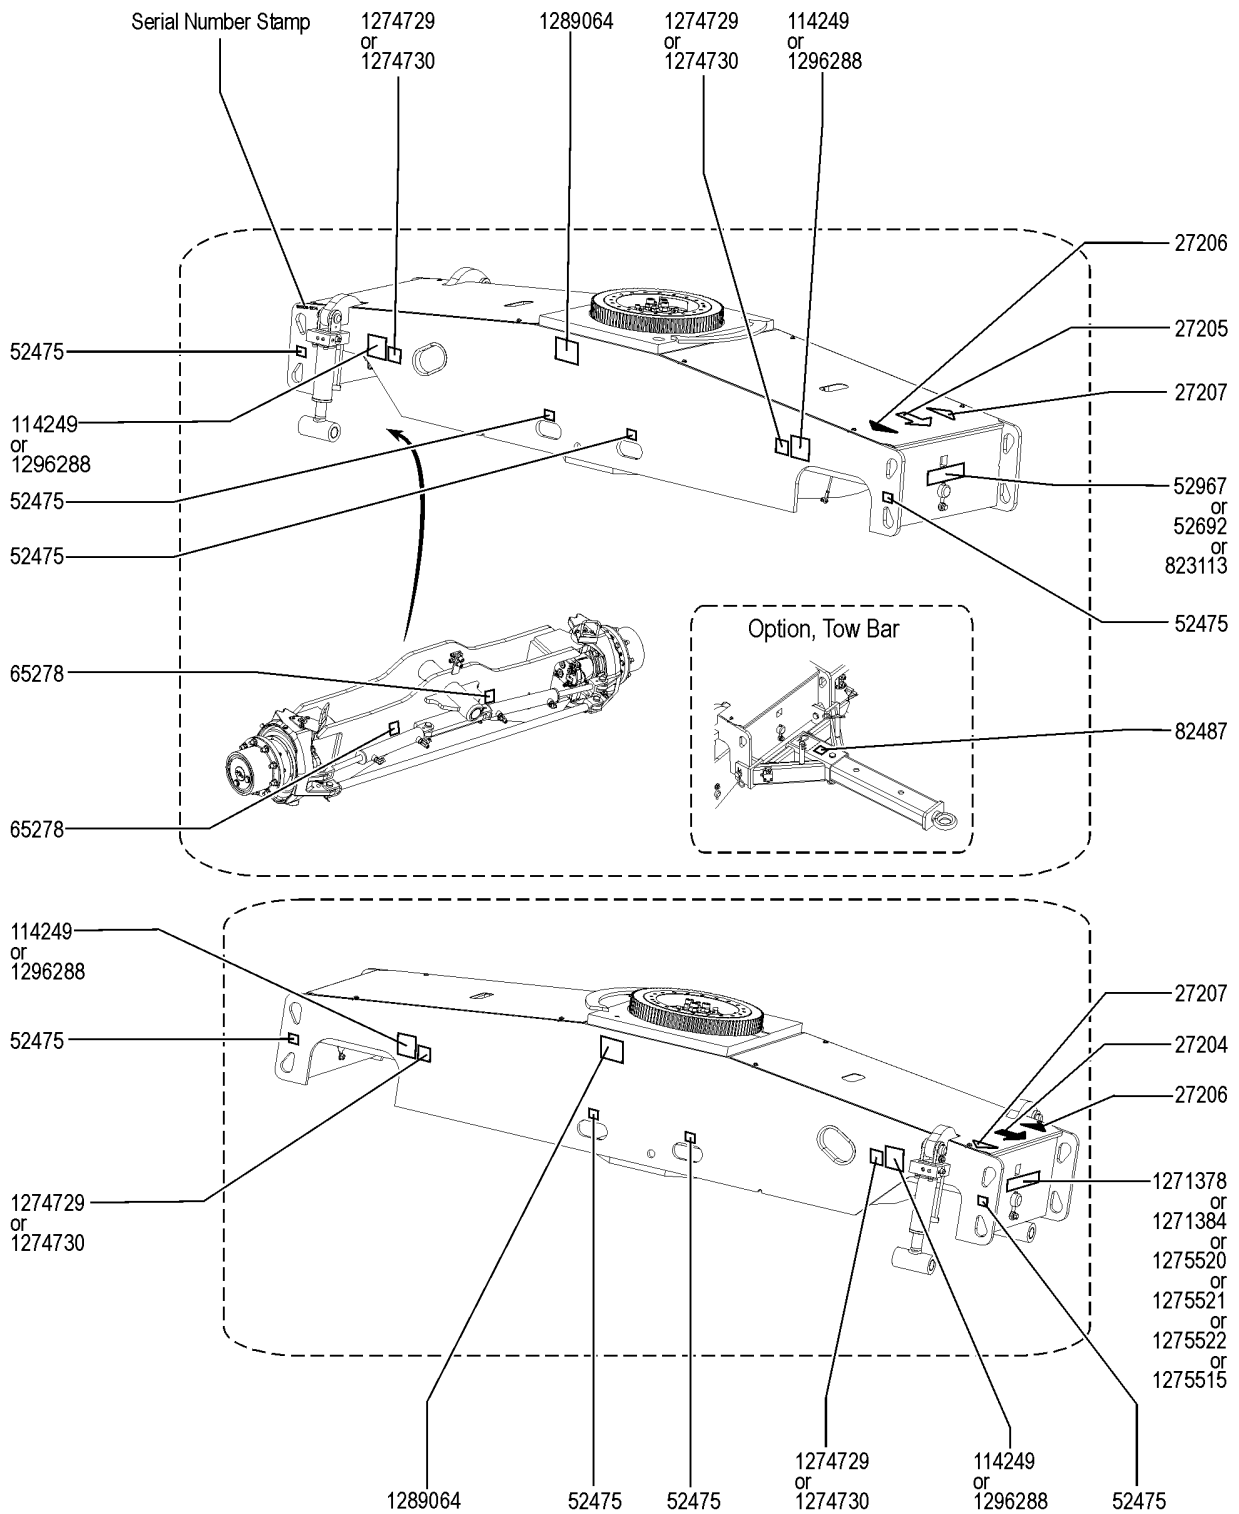

107.1 Decals with Symbols, Hydraulic Tank Side

Item	Part No.	Description	Qty.
27	1274753GT	DECAL, COSMETIC, 12" GENIE BLUE	1
28	1274754GT	DECAL, COSMETIC, 12" GENIE BLACK	1
29	1274763GT	DECAL, COSMETIC, 12" GENIE WHITE	1
30	1281169GT	DECAL,RECOVERY SWITCH	1
31	1281187GT	DECAL,EMERGENCY LOWERING,S-80 XC (S-40 XC)	1
32	1281188GT	DECAL,EMERGENCY LOWERING (S-45 XC)	1
33	1283345GT	DECAL, COVER, XC XTRA CAPACITY	1
34	1283878GT	DECAL, TECHPRO LINK	1
35	1284982GT	DECAL,ACCUMULATOR EXPLOSION HARZARD,SYMBOL	1
36	1286362GT	DECAL, BOOM SUPPORT, SYMBOL	1
37	1291624GT	DECAL COSM,GENIE LIFT CONNECT,LEXAN COVER	1
38	1292512GT	DECAL COSM,GENIE LIFT CONNECT,ESN,SKU4-1	1
39	1292513GT	DECAL COSM,GENIE LIFT CONNECT,ESN,SKU4-2	1
40	1292514GT	DECAL COSM,GENIE LIFT CONNECT,ESN,SKU4-3	1
41	1292515GT	DECAL COSM,GENIE LIFT CONNECT,ESN,SKU4-4	1
42	1301030GT	DECAL, LABEL, ULSD DIESEL FUEL (Stage V Only)	1

108.1 Decals with Symbols, Chassis