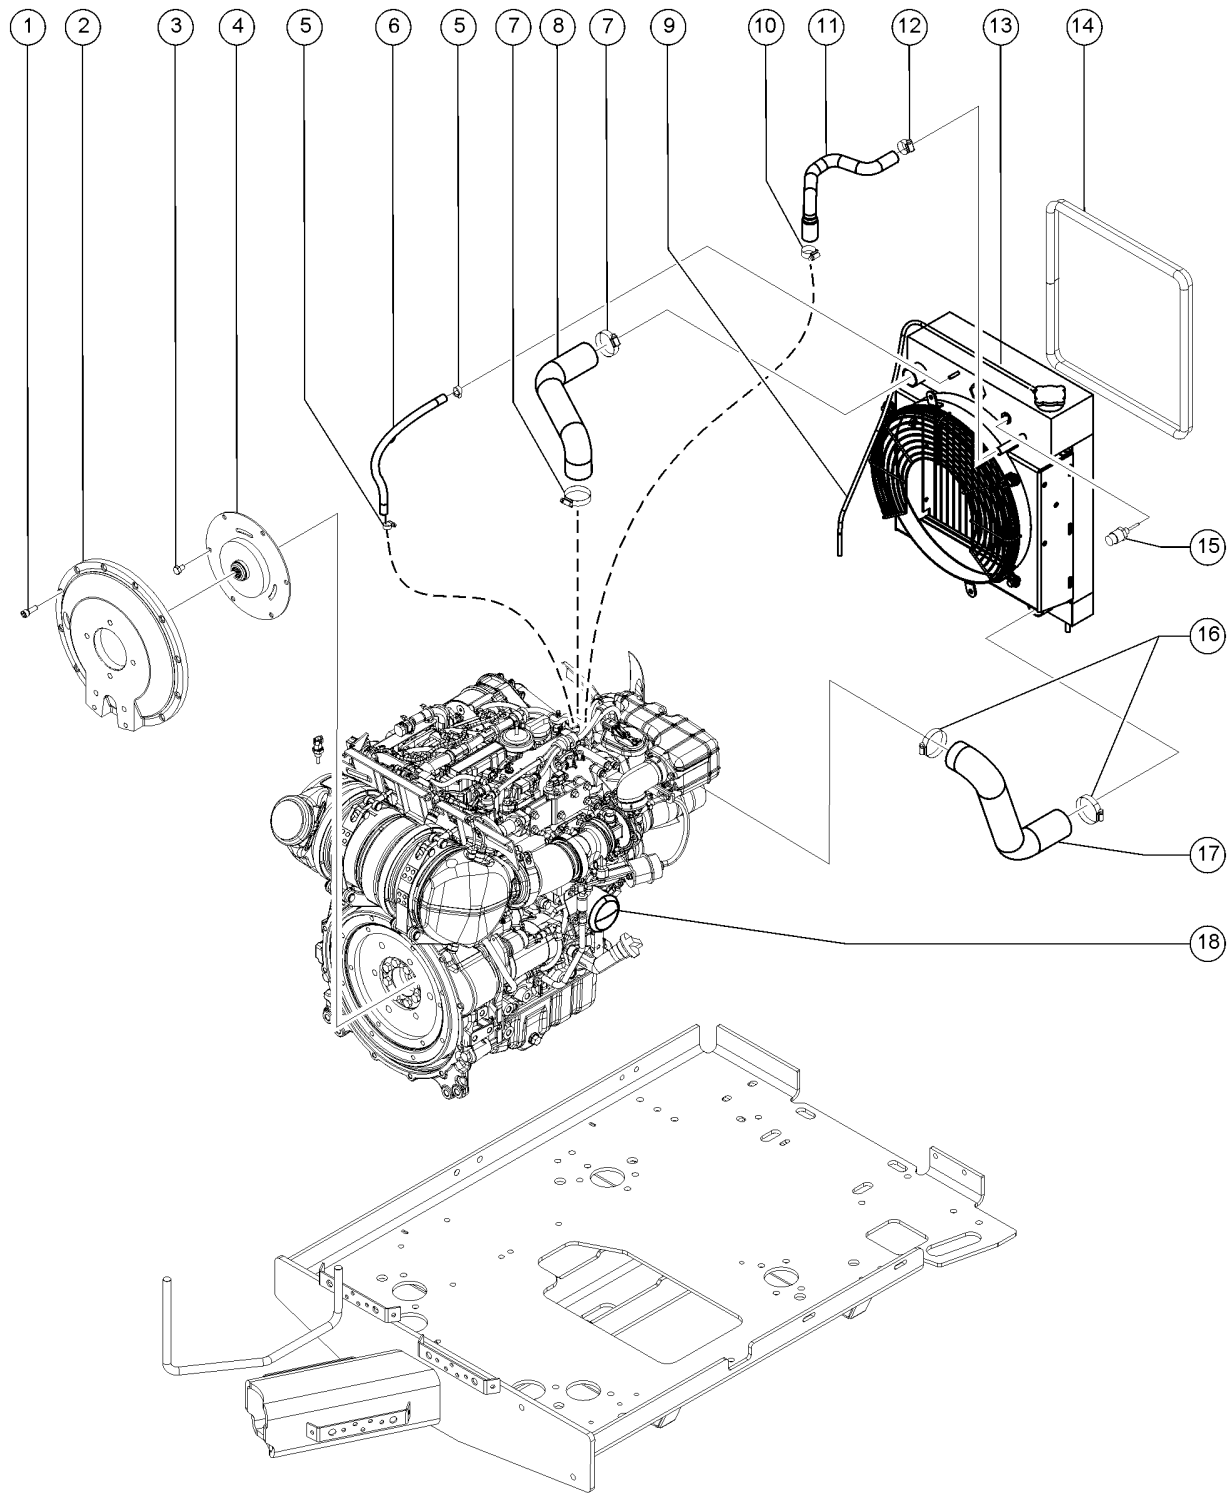

420.1 Deutz TD 2.2L, Stage V - View 3

Item	Part No.	Description	Qty.
-		Due to Stage V regulations, many engine replacement parts require the engine serial number at time of order placement. When ordering engine parts please have both machine and engine serial numbers available. For internal engine parts, contact engine dealer	
1	1255666GT	SCREW,SHC,M10-1.50X30,DIN912,12.9,ZAB	10
2	70381GT	COVER,FLYWHEEL CASTING	1
3	1255665GT	SCREW,SHC,M10-1.50X20,DIN912,12.9,ZAB	6
4	128004GT	COUPLER,15 TOOTH,FBA,SAE8***	1
5	21465GT	CLAMP,HOSE,.25" - .63" X .3125	2
6	824600-1500GT	HOSE, HEATER, 1/4", 15"	1
7	22672GT	CLAMP,HOSE,1.75	2
8	1289228GT	HOSE, UPPER RADIATOR, TD 2.2	1
9	822606-5000GT	TUBING,VINYL,3/8" CLEAR, 50"	1
10	30348GT	CLAMP,HOSE,1.00	1
11	1289231GT	HOSE, EXPANSION TNK,TD 2.2	1
12	46131GT	CLAMP,HOSE,.63" - 1.0" X .5"	1
13	1291703GT	ASSEMBLY, RADIATOR AND SHROUD, TD 2.2	1
14	119219-3350GT	TRIM, EDGE, 1/8 X 3/4 END BULB, 33.5"	2
15	218715GT	COOLANT LEVEL SNSR, DEUTZ TCD3.6	1
15-	826152GT	WASHER, CRUSH, COOLANT SENSOR	
16	35434GT	CLAMP,HOSE,2.00***	2
17	1289229GT	HOSE, LOWER RADIATOR, TD 2.2	1
18	49924GT	FILTER,OIL,DEUTZ F4L1011F	1