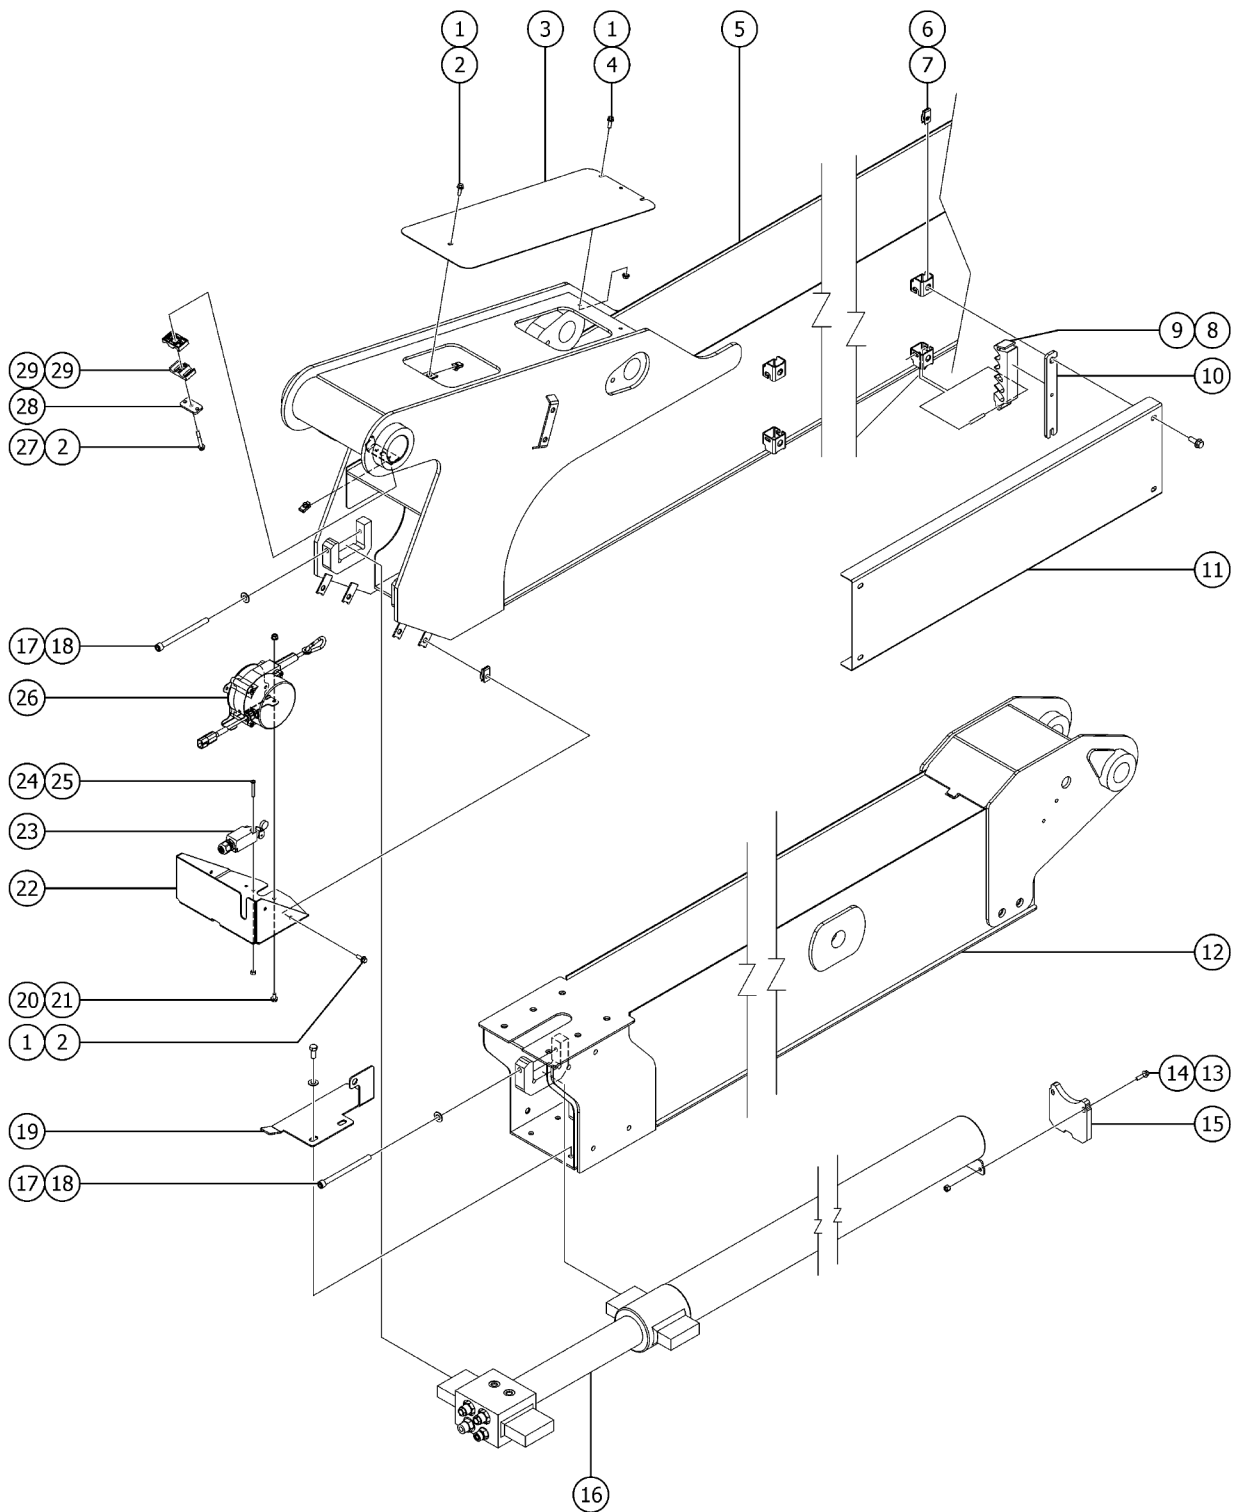

502.1 Boom Assembly, View 1

Item	Part No.	Description	Qty.
1	824078GT	SCREW,HHF,1/4-20X.75,8,ZAG	7
2	56912GT	SPRING CLIP,1/4-20,.025-.15X.5	6
3	1279550GT	COVER, PRIMARY BOOM, S40/45XC	1
4	1256679GT	NUT,SERRATED,1/4-20,8,ZAG	2
5	1279602GT	ASSEMBLY, BOOM #1 WITH BEARINGS, S40/45XC	1
6	29868GT	SPRING CLIP,3/8-16,.05-.20X.73,ZAG	4
7	824090GT	SCREW,HHF,3/8-16X1,8,ZAG	4
8	1279770GT	CLAMP, CLICK LOCK	2
9	107843GT	PIN,ROLL, 25X1.75	2
10	1279769GT	PLATE, CLAMP BAR	2
11	1279772GT	COVER, HOSE & CABLE, BOOM, S40/45XC	1
12	1279603GT	ASSEMBLY, BOOM #2 WITH BEARINGS, S40/45XC	1
13	824079GT	SCREW,HHF,1/4-20X1,8,ZAG	2
14	824024GT	NUT,TL,1/4-20,C,ZAG	2
15	1279605GT	WEAR PAD,EXT CYL END SUPPORT	1
16	1274952GT	CYLINDER, EXTEND, S40/45XC	1
16-	1284469GT	SEAL KIT, EXTENSION CYLINDER, 1274952	
16-	77410GT	VALVE,COUNTERBALNCE,1500 PSI**	
16-	1281088GT	VALVE,COUNTERBALANCE,CBCA-LIN-800	
17	1278686GT	SCREW,SHC,3/8-16X5,A574,ZAG	4
18	826793GT	WASHER,FLAT,3/8,SAE,HRD,ZAG	4
19	1279795GT	FORMING, SENSOR BRACKET, S40/45XC	1
20	824077GT	SCREW, HHF, 1/4-20 X .5, 8, ZAG	2
21	824027GT	NUT,TL FLG,1/4-20,G,ZAG	2
22	1279794GT	FORMING, SENSOR TRAY, S40/45XC	1
23	88356-12B63GT	SWITCH,LIMIT,W/RLLR ARM,NO/NC	1
24	824216GT	SCREW,PHPM,10-32X1.5,ZAG	2
25	1274168GT	NUT,NYLOCK,10-32,A,ZAG	2