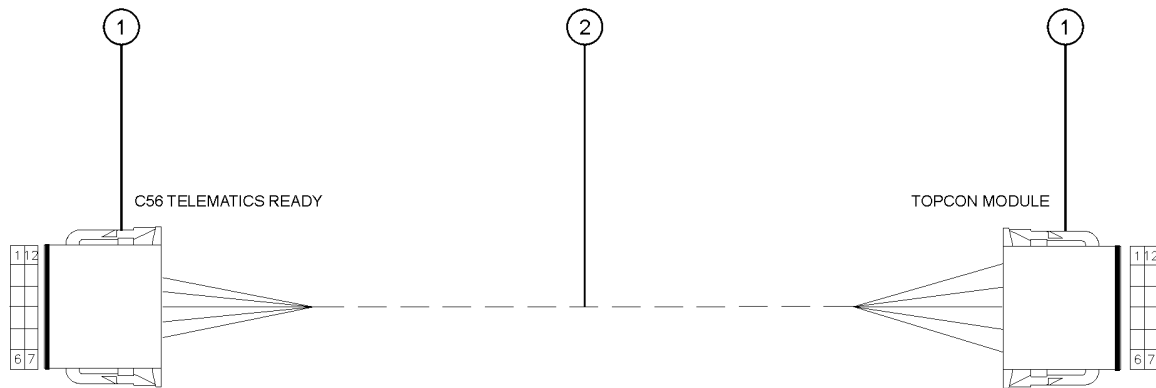

311.124BB Harness, Telematics, TOPCON, 17IN (from SN S45XCH-119)