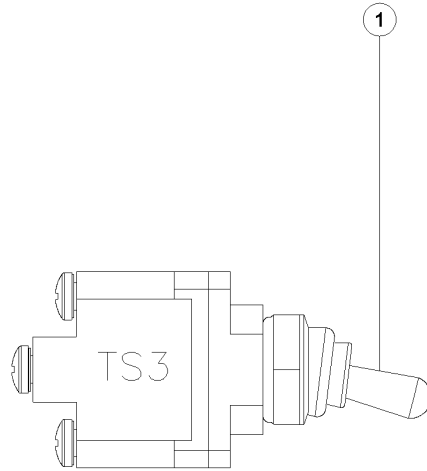

311.101D Harness, Fuel Select Switch