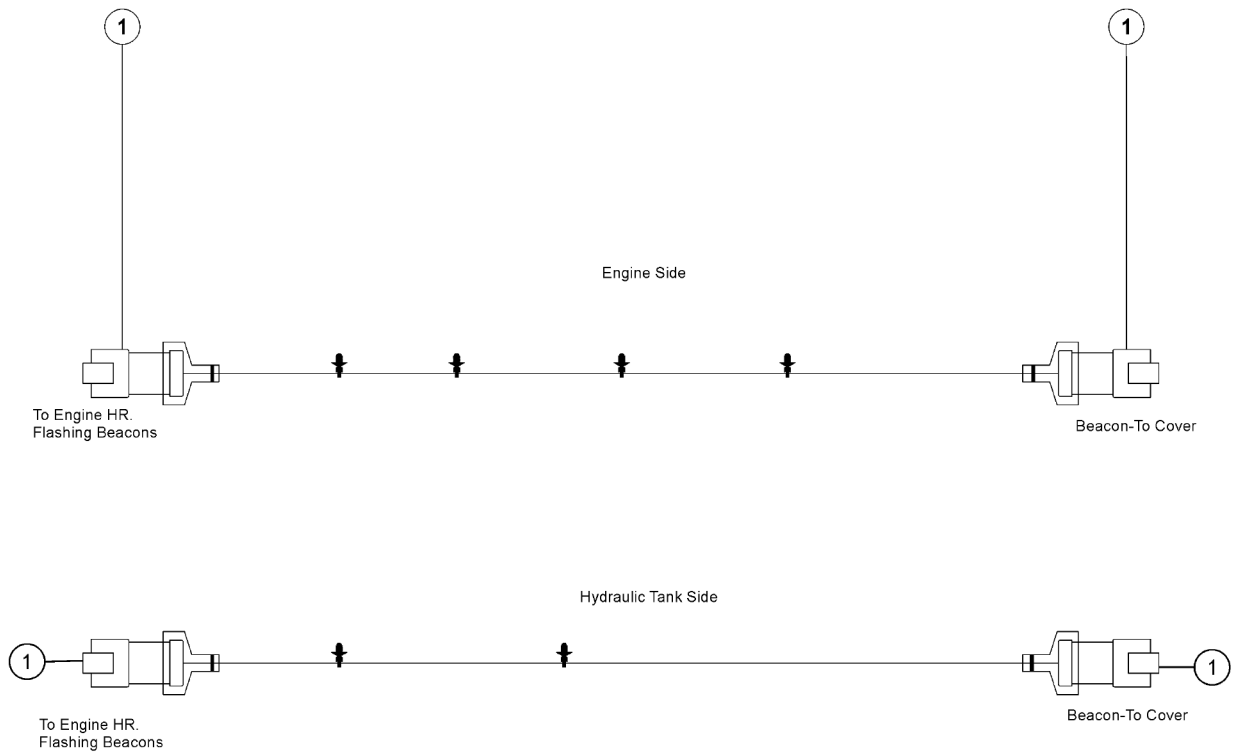

311.120 Harness, Flashing Beacon