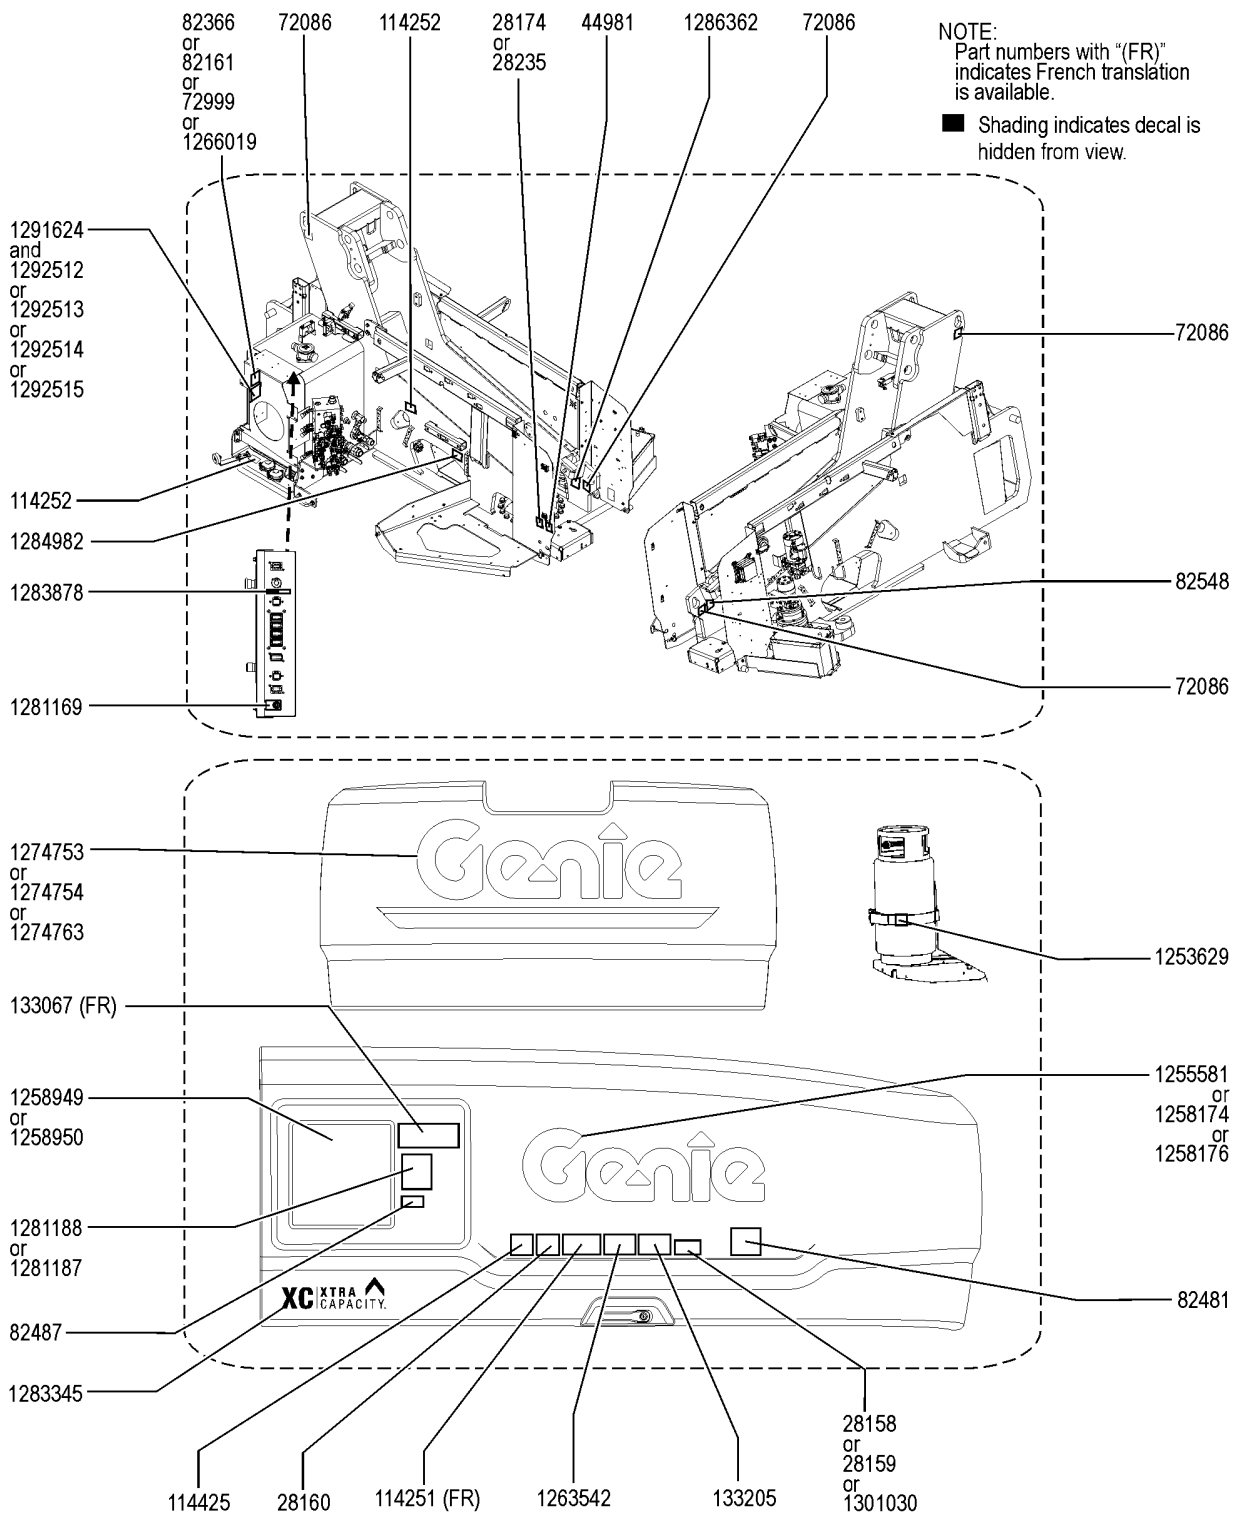

107.1 Decals with Symbols, Hydraulic Tank Side

Item	Part No.	Description	Qty.
1	28158GT	DECAL,LABEL,UNLEADED GAS ONLY ..... Option, fuel	1
2	28159GT	DECAL,LABEL,DIESEL FUEL ..... Option, fuel	1
3	28160GT	DECAL,LABEL,LIQUID PROPANE ..... Option, LPG tank	1
4	28174GT	DECAL, POWER TO PLATFORM 230V**	1
5	28235GT	DECAL, POWER TO PLATFORM 115V**	1
6	44981GT	DECAL LABEL AIRLINE 110PSI ..... Option, airline to plat	1
7	72086GT	DECAL,LABEL,LIFTING EYE	4
8	72999GT	DECAL,LABEL,PETRO CANADA*** ..... Option, hydraulic oil	1
9	82161GT	DECAL,LABEL,UCON HYDROLUBE ..... Option, hydraulic oil	1
10	82366GT	DECAL, LABEL - CHEVRON RANDO ..... Option, hydraulic oil	1
11	82481GT	DECAL SYMBOL BATTERY SAFETY	1
12	82487GT	DECAL,SYMBOL-READ THE MANUAL	1
13	82548GT	DECAL,WARN,CRUSH HAZARD PLAT	1
14	114251GT	DECAL,LABEL,NO SMOKING,SYMB	1
15	114252GT	DECAL,LABEL,TIP OVER LMT SWTCH	2
16	114425GT	DECAL,BATTERY DISCONNECT ..... Option, battery disconnect	1
17	133067GT	DECAL,DANGER,ELEC.HAZ.STAY CLR	1
18	133205GT	DECAL,LABEL, ELECTRO HAZARD	1
19	1253629GT	DECAL,LP BOTTLE,S60 ..... Option, LP bottle	1
20	1255581GT	DECAL,COSMETIC, 10" GENIE BLUE	1
21	1258174GT	DECAL,COSMETIC,10" GENIE WHITE	1
22	1258176GT	DECAL,COSMETIC,10" GENIE BLACK	1
23	1258949GT	OVERLAY GROUND CONTROLS S-BOOM JIB ..... (S-45 XC)	1
23B	1286638GT	KIT,GBOX OVERLAY,ALC600,S-BOOMS,JIB ..... S-45 XC (includes 1258949)	
24	1258950GT	OVERLAY GROUND CONTROLS S-BOOM ..... (S-40 XC)	1
24B	1286637GT	KIT,GBOX OVERLAY,ALC600,S-BOOMS ..... S-40 XC (includes 1258950)	
25	1263542GT	DECAL,IMPROPER OPERATION,SYMBOL	1
26	1266019GT	DECAL, LABEL, SHELL TELLUS ..... Option, hydraulic oil	1

107.1 Decals with Symbols, Hydraulic Tank Side