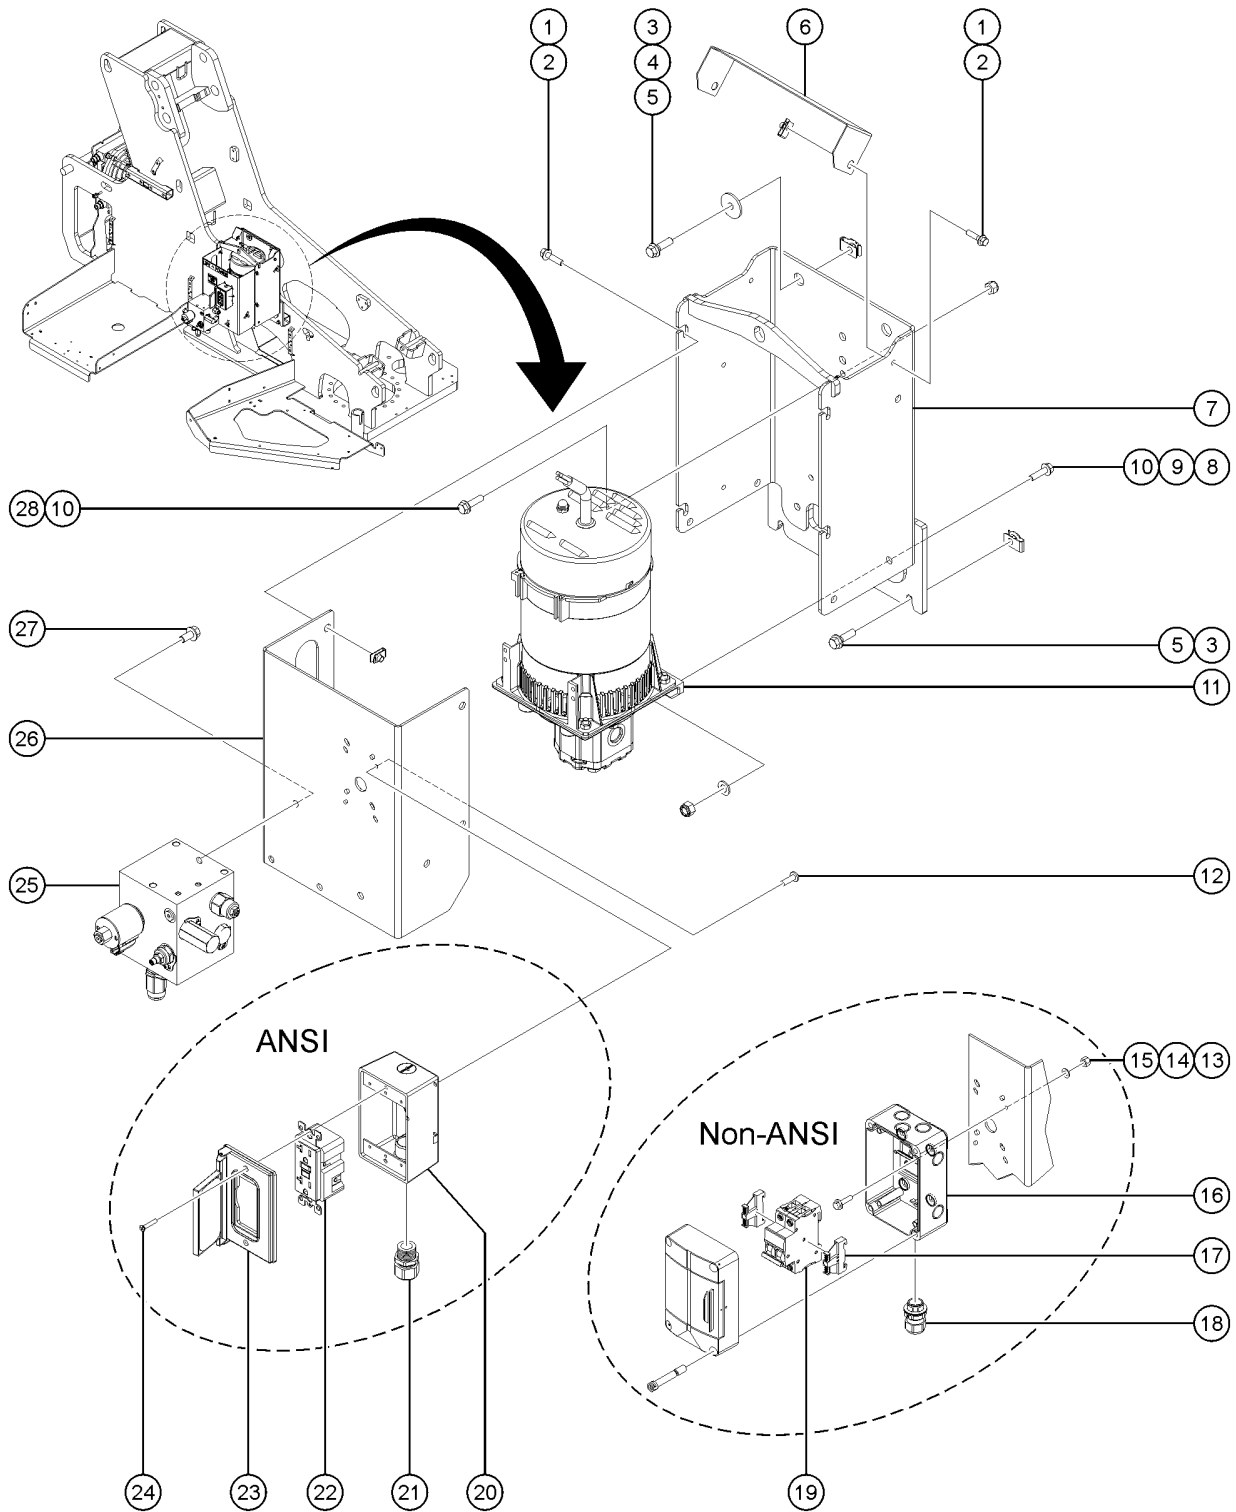

809.1 3K Hydraulic Generator Option

809.1 3K Hydraulic Generator Option

<i>Item</i>	<i>Part No.</i>	<i>Description</i>	<i>Qty.</i>
24	1253489GT	SCREW,FHPM,6-32 X .75,ZAG .....	2
25	1281789GT	MANIFOLD, HYD, LIFT POWER, WELDER GENERATOR .....	1
		(refer to 704.1)	
26	1289546GT	FORMING, MANIFOLD BRACKET, 3KW LIFT POWER .....	1
27	824089GT	SCREW, HHF, 3/8-16 X .75, 8, ZAG .....	3
28	1255538GT	SCREW,HHC,M8-1.25X30,DIN933,10 .....	1