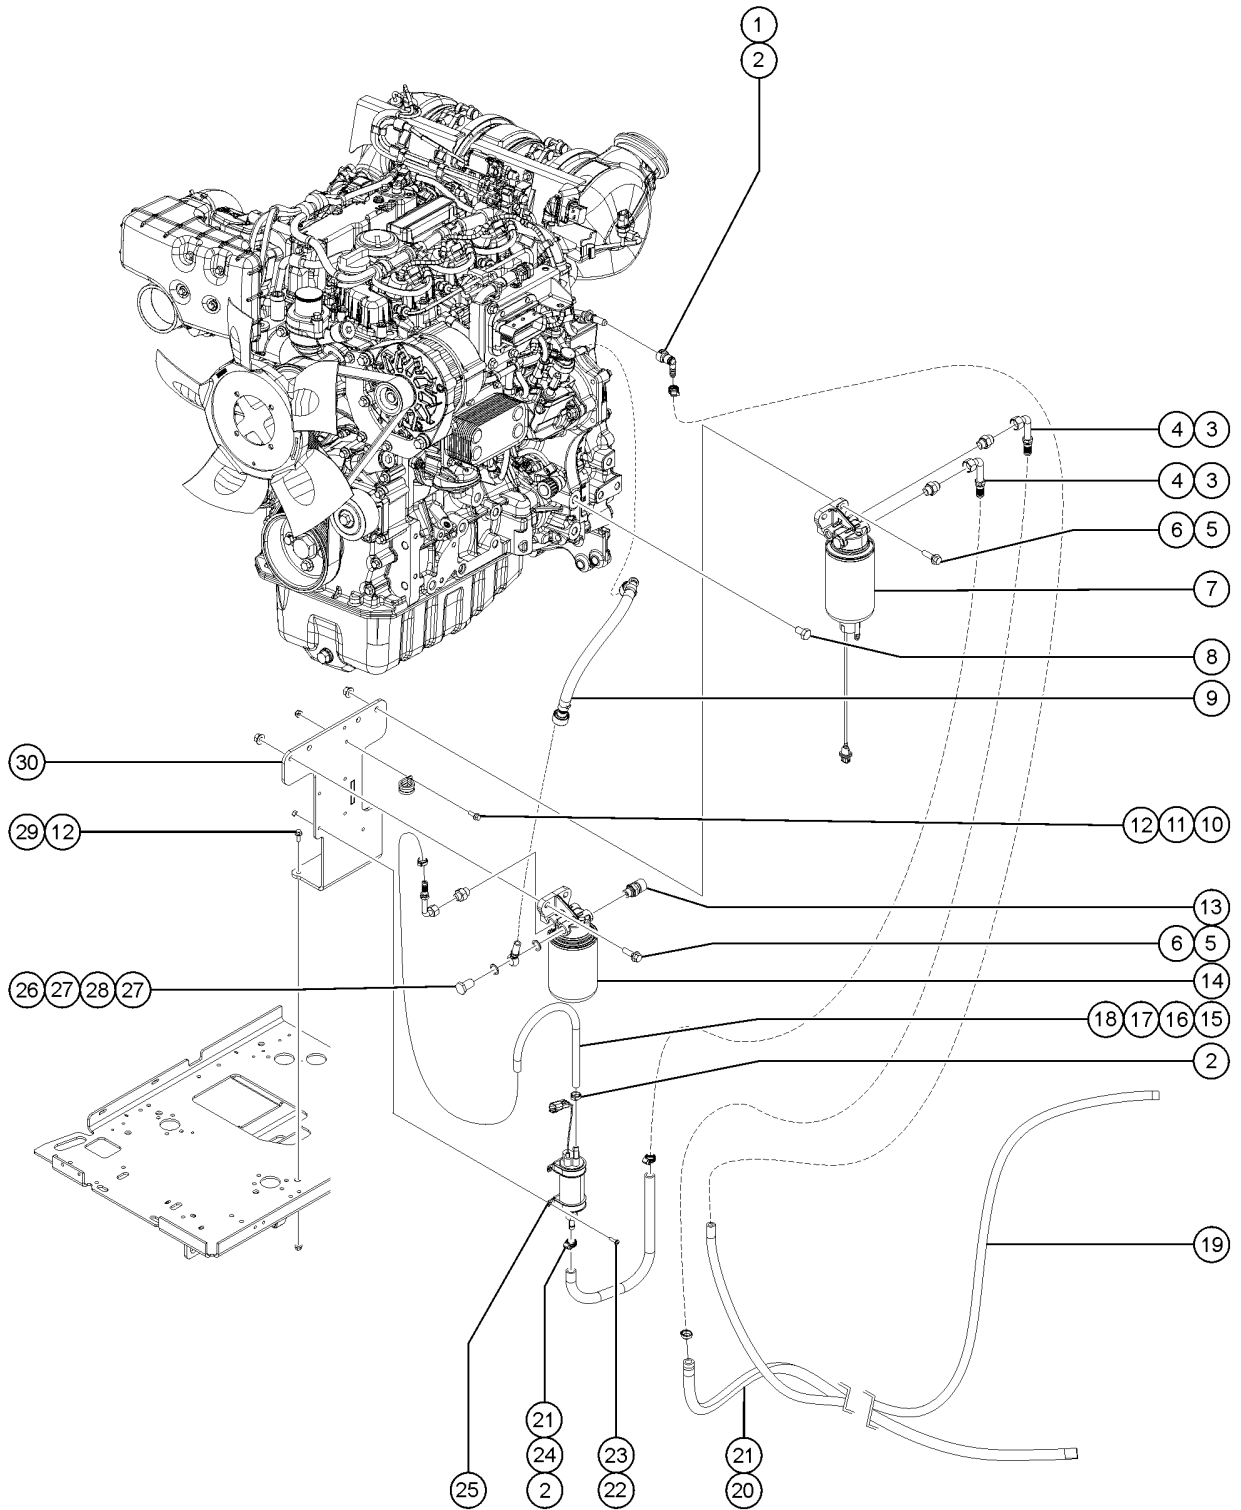

424.1 Deutz TD 2.2L, Stage V - View 7

<i>Item</i>	<i>Part No.</i>	<i>Description</i>	<i>Qty.</i>
26	1255399GT	BOLT,BANJO,DEUTZ,QC	1
27	1255400GT	WASHER,COPPER,DEUTZ,QC	2
28	1255396GT	FITTING,FUEL,1/2,D2.9,QC	1
29	824079GT	SCREW,HHF,1/4-20X1,8,ZAG	2
30	1257961GT	WELDMENT, FUEL FILTER BRACKET	1