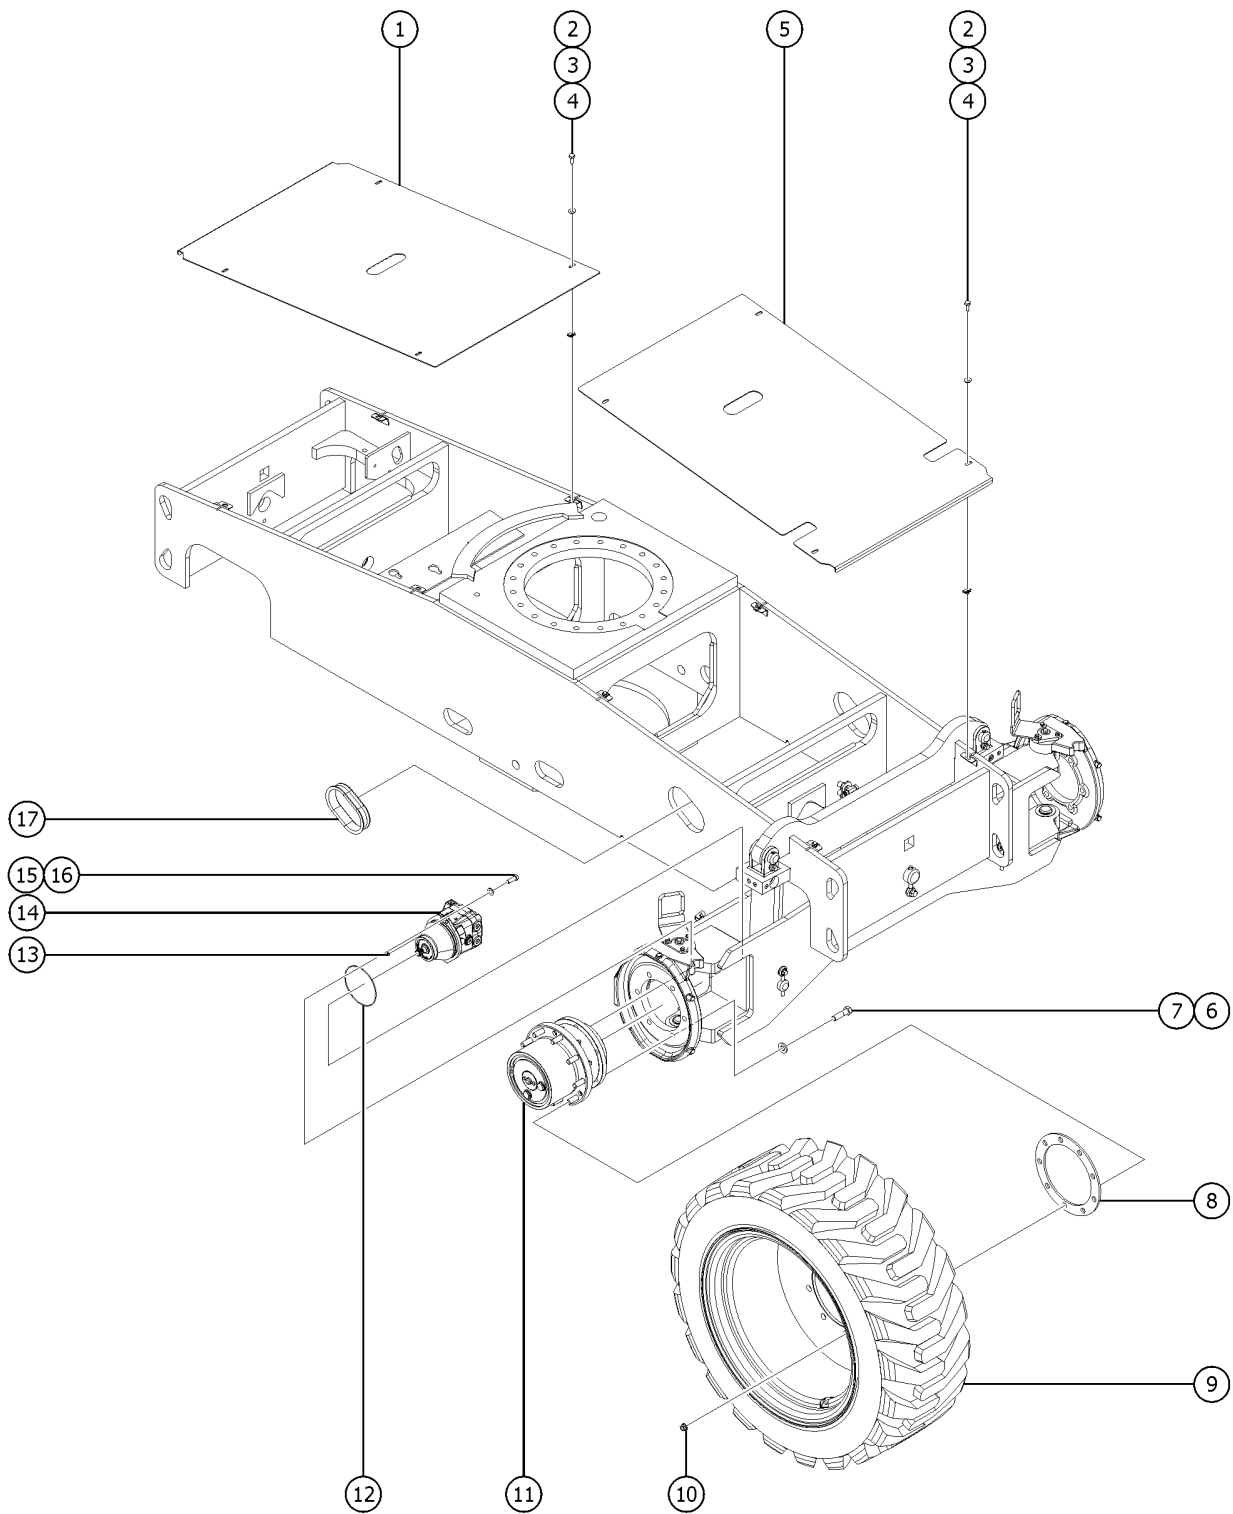

203.1 4WD Steer Axle - Wheels and Hubs