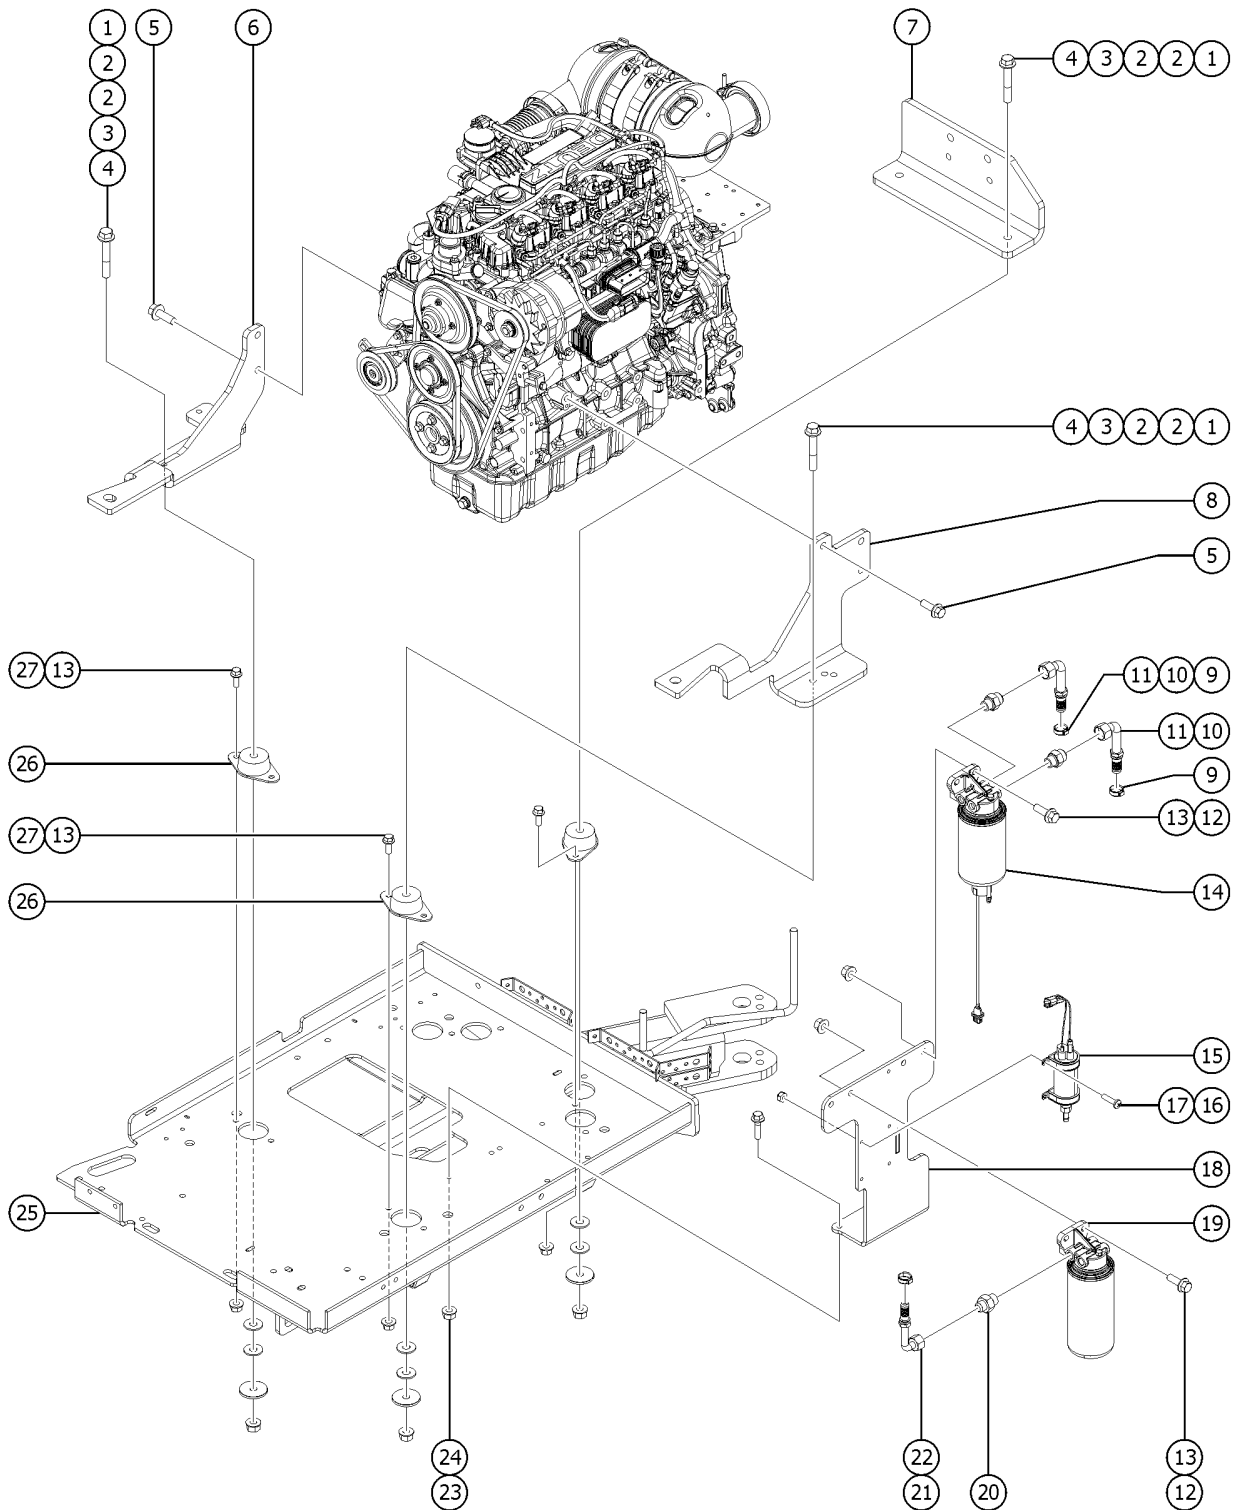

416.1 Deutz D2.9L4 Engine, View 5

<i>Item</i>	<i>Part No.</i>	<i>Description</i>	<i>Qty.</i>
25		WELDMENT, ENGINE TRAY ..... (refer to 417.1)	1
26	70452GT	ISOLATOR,ENGINE	4
27	824090GT	SCREW,HHF,3/8-16X1,8,ZAG	8