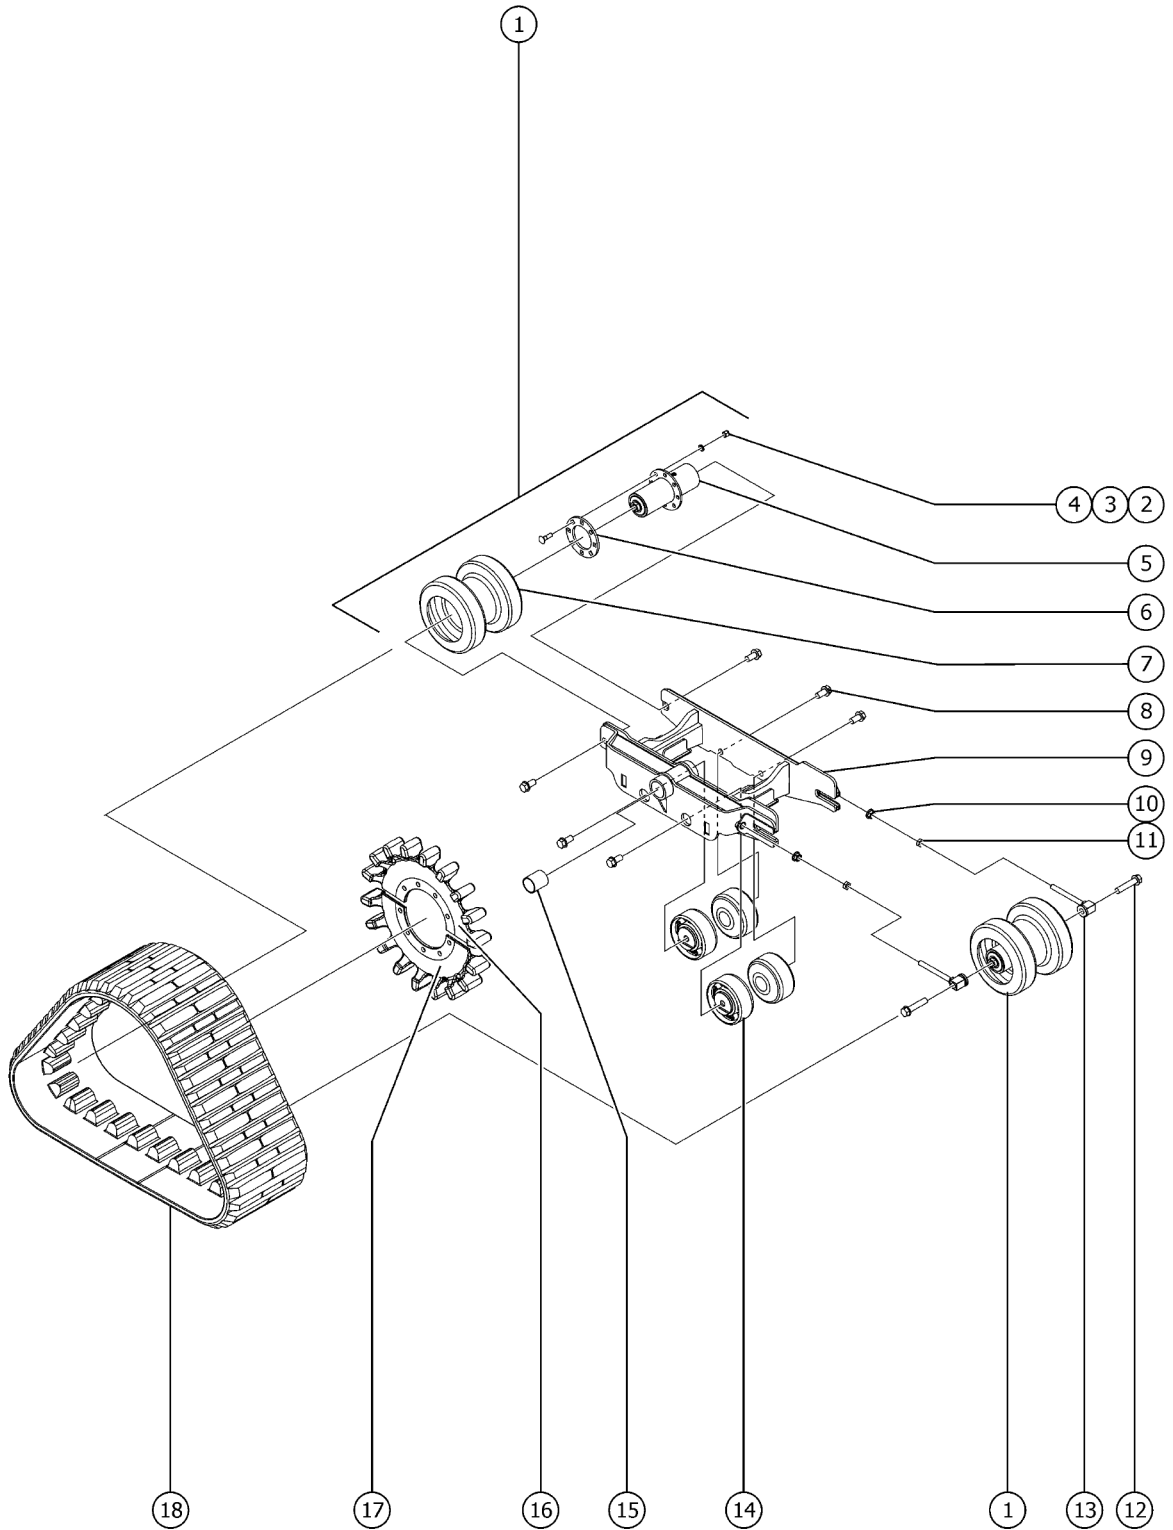

208.1 Trax Option Idler Assembly

Item	Part No.	Description	Qty.
1	219981GT	ASSEMBLY IDLER W/HUB (complete) (includes items 2 to 7)	2
2	220000GT	NUT, HEX, NYLOCK, 1/2-13 UNC	16
3	219999GT	WASHER WROUGHT .531 X .886 X 0	16
4	219998GT	BOLT, CARRIAGE, 1/2-13 X 1.75	16
5	219995GT	ASSEMBLY, IDLER HUB	2
6	219997GT	PLATE, WHEEL RETAINER	2
7	219996GT	IDLER, COMPLETE 10.3OD WO/HUB	2
8	219983GT	ASTM FLANGE BOLT, 3/4"-10NC X	6
9	219979GT	WELDMENT, S40/45 QTS CHASSIS L (Shown) (does not include bearing)	1
9B	220005GT	WELDMENT, S40/45 QTS CHASSIS R (does not include bearing)	1
10	219987GT	ASTM FLANGE NUT, 5/8"-11, GR	2
11	219986GT	JAM NUT, 5/8"-11, PLATED	2
12	1259683GT	SCREW,HHF,3/4-10X3.25,8,ZAG	2
13	219982GT	WELDMENT, TENSIONER	2
14	219980GT	SPLIT BOGEY	4
15	219985GT	BUSHING, 2"X2.25"X2.5" one bushing at each end	2
16	219990GT	HALF SPROCKET, 9 TOOTH, 4 HOLE	1
17	219988GT	HALF SPROCKET, 9 TOOTH, 5 HOLE	1
18	219989GT	TRACK, 28 LINK MINI TELEHANDLE	1