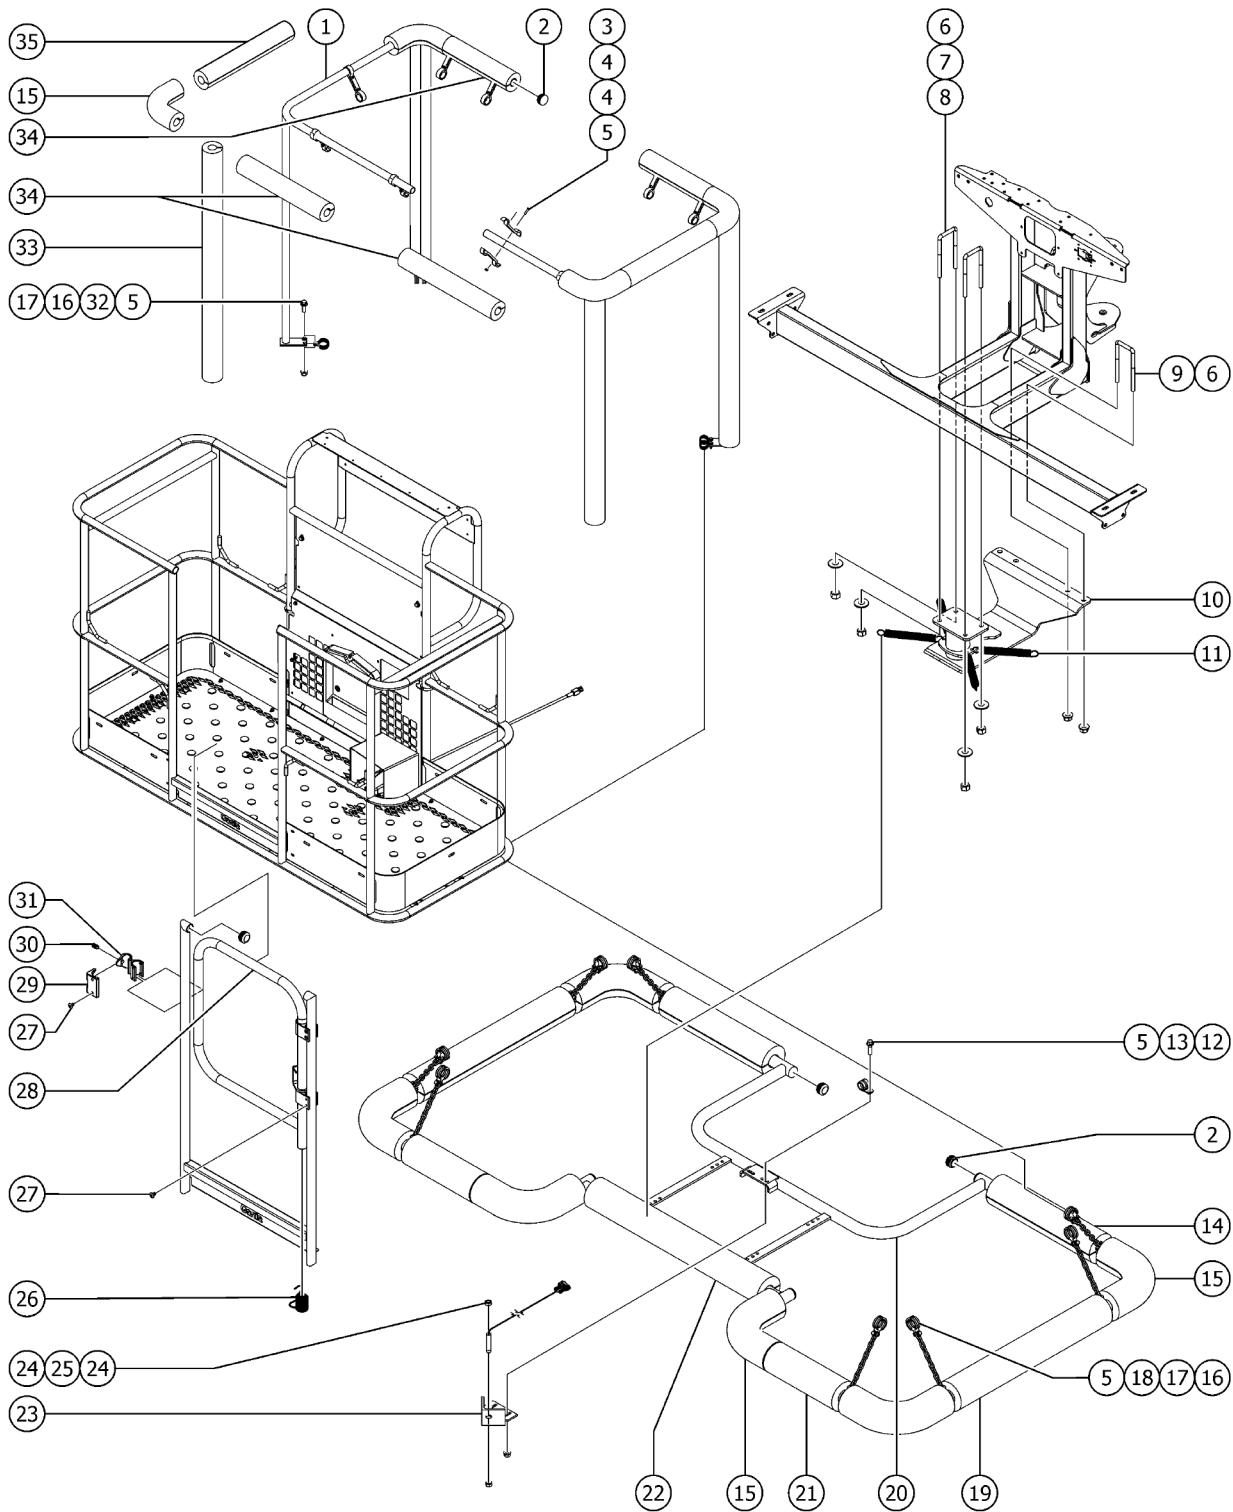

818.2 Aircraft Protection Package with Swing Gate

818.2 Aircraft Protection Package with Swing Gate

Item	Part No.	Description	Qty.
26	42104GT	SPRING,SHORT PLATFORM GATE	1
27	824207GT	RIVET,STL,STL,DOME,1/4X.375,Z	8
28	1283880GT	WELDMENT,ALUM HALF GATE	1
28-	43392GT	BUMPER,BATTERY BOX & RAILS	
29	1488GT	RAILING CATCH CASTING--DRILLED	1
30	33674GT	PIN,LOCK,SHORT***	1
31	1487GT	GATE LATCH CASTING--DRILLED	1
32	81802GT	PLATE, AIRCRAFT PROTECTION OPT	4
33	1259329GT	PADDING, FOAM, 46.5"	4
34	1278629GT	PADDING,FOAM, 10.0"	4
35	75617-2075GT	PADDING,FOAM 3.5"OD X 1.50"ID	2