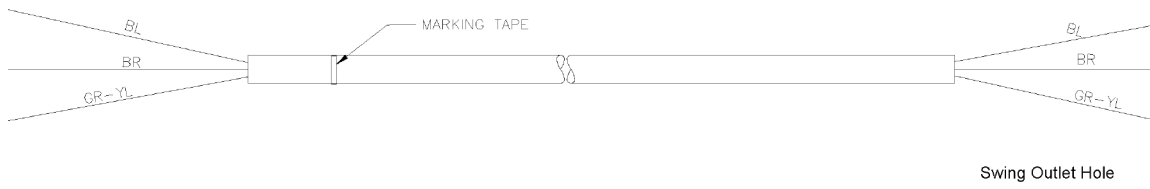

311.125B Cable, Power to Platform, S-45 XC