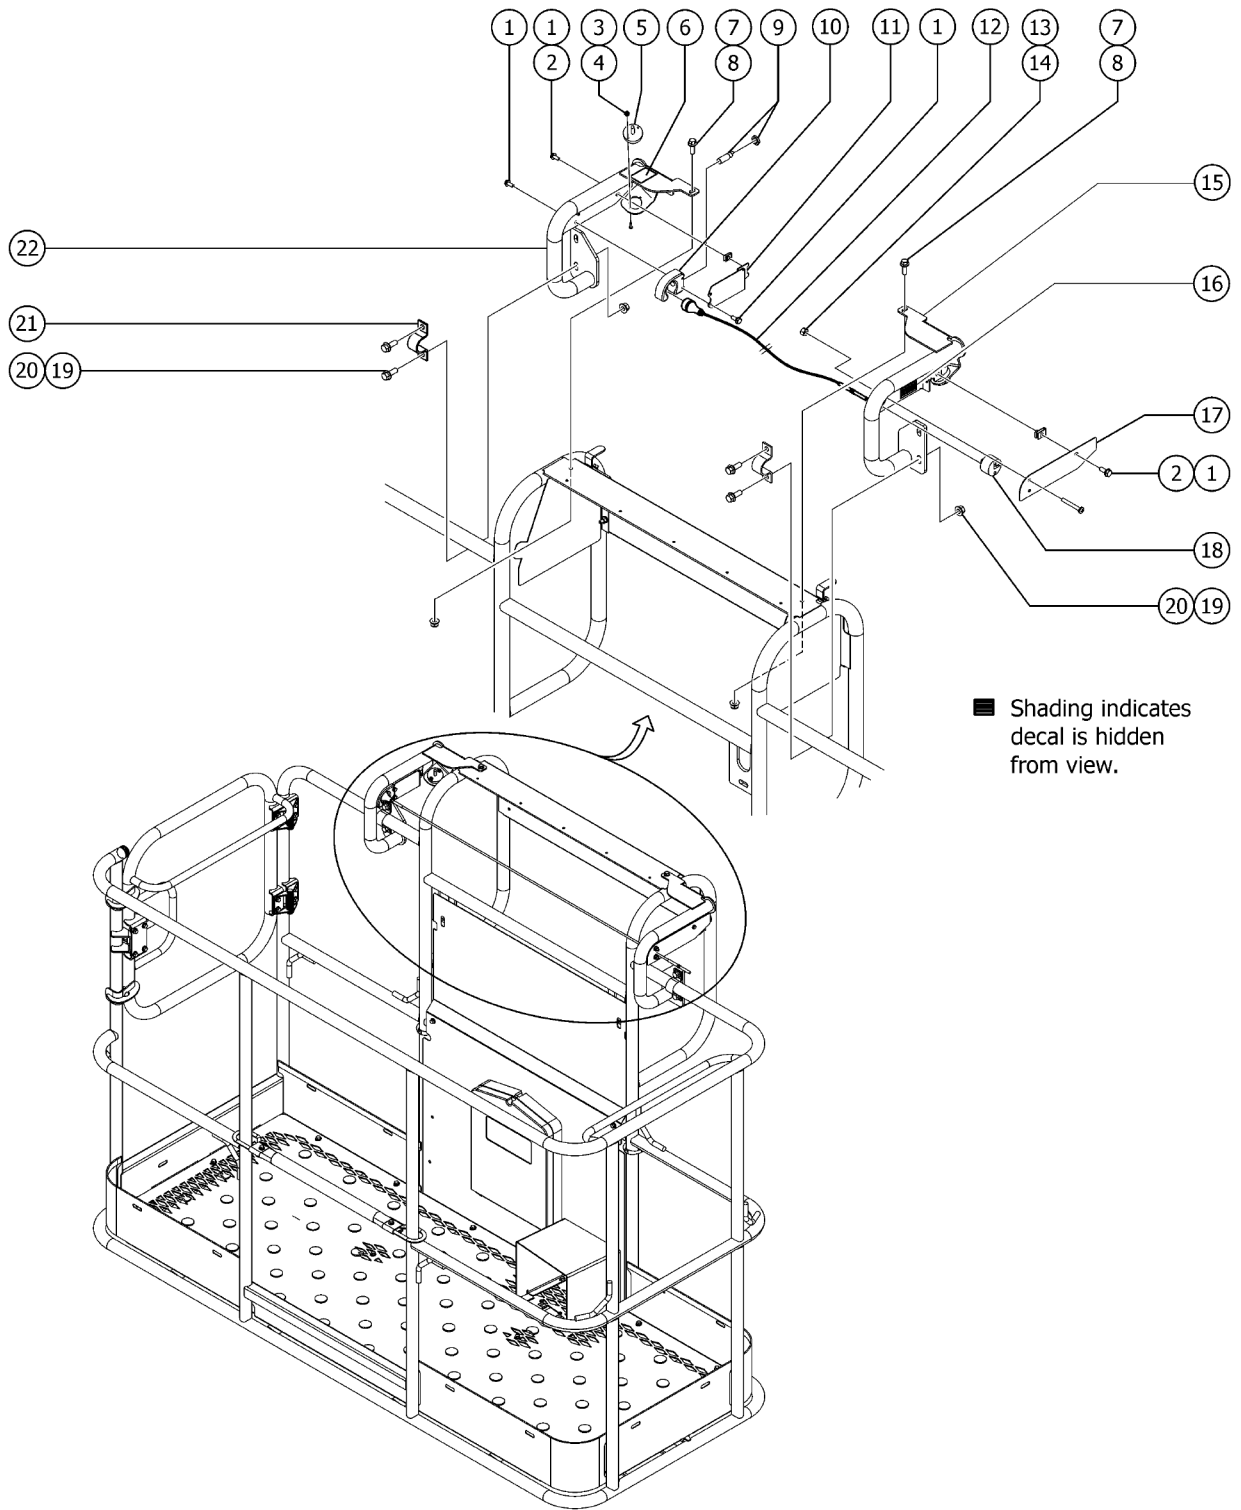

819.1 Lift Guard Contact Alarm Option

819.1 Lift Guard Contact Alarm Option

Item	Part No.	Description	Qty.
1	1264934GT	SCREW, HHF, 10-24 X .5	7
2	73575GT	SPRING CLIP, 10-24, ZINC	2
3	12344GT	NUT, NYLOCK, 6-32	4
4	1256859GT	SCREW, PHPM, 6-32X7/8, ZAG	4
5	1278111GT	ASSEMBLY, LIGHT, CONTACT ALARM	2
6	1278542GT	DECAL, INSTRUCTION, CONTACT ALARM	1
7	824078GT	SCREW, HHF, 1/4-20X.75, 8, ZAG	2
8	1277924GT	NUT, NYLOCK FLG, 1/4-20, F, ZAG	2
9	1278119GT	ASSEMBLY, SENSOR, PROX, CONTACT ALARM	1
10	1278433GT	ASSY, SENSOR W/ HOUSING (Includes holder item 1277877 and sensor part 1278119)	1
10-	1277877GT	HOLDER, SENSOR	
11	1277873GT	FORMING, SENSOR HOLDER	1
12	1278416GT	ASSEMBLY OPA CABLE LARGE	1
12-	1278124GT	MAGNET, 1/4-20, 15 LB. Part of assembly 1278416	
12-	1278458GT	OPA WIRE ASSY, LARGE Part of assembly 1278416	
12-	1278368GT	GRIP, CABLE Part of assembly 1278416	
12-	1261184GT	NUT, 1/4-20, 8, ZAG Part of assembly 1278416	
13	1274168GT	NUT, NYLOCK, 10-32, A, ZAG	2
14	824216GT	SCREW, PHPM, 10-32X1.5, ZAG	2
15	1278138GT	WELDMENT, RIGHT CONTACT ALARM, LARGE	1
15-	824037GT	NUT, HH JAM, 1/4-20, A, ZAG	
15-	1277924GT	NUT, NYLOCK FLG, 1/4-20, F, ZAG	
16	1278982GT	DECAL, INSTRUCTION, ACTUATOR SWITCH SOCKET	1
17	1277875GT	PLATE, CABLE AND WIRE COVER	1
18	1277876GT	GUIDE, CABLE	1
19	1274322GT	NUT, NYLOCK FLG, 3/8-16, F, ZAG	4
20	824090GT	SCREW, HHF, 3/8-16X1, 8, ZAG	4
21	1278363GT	CLAMP, 1.25 INCH TUBE	2