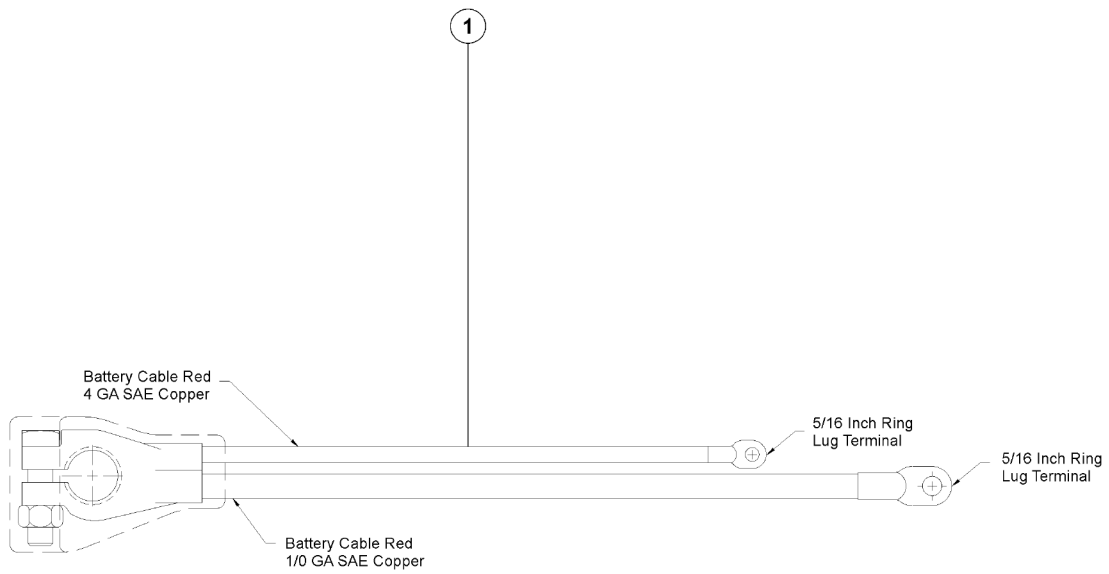

311.123C Battery Cable, D2.9T Engine, Positive