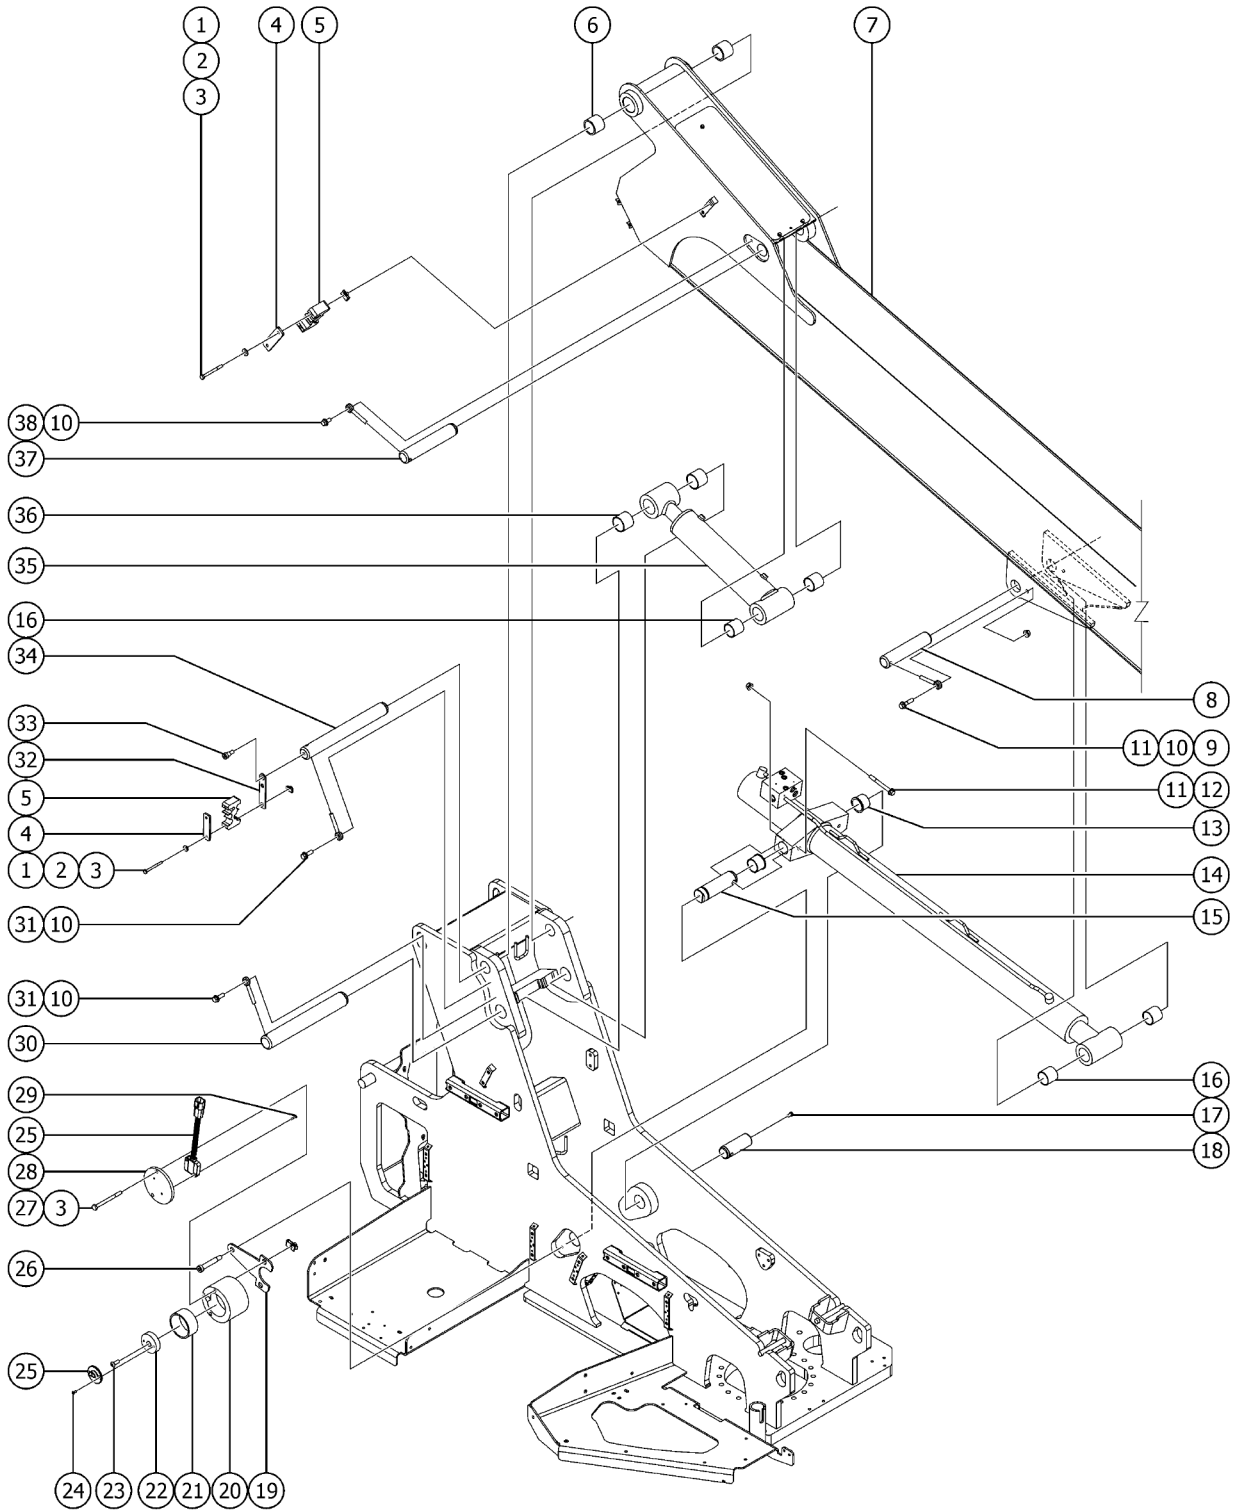

501.1 Boom Lift and Master Cylinder Installation

501.1 Boom Lift and Master Cylinder Installation

Item	Part No.	Description	Qty.
25	1286642GT	KIT,BOOM ANGLE SENSOR	1
26	1257863GT	BOLT,SHS,3/8X1.75X5/16-18,ZAG	1
27	1256171GT	SCREW,HHC,1/4-20X3,8,ZAG	2
28	1278501GT	MACHINED, ANGLE SENSOR CARRIER	1
29	237241GT	SCREW,FHS,M3-0.5X14,DIN7991,10	2
30	1278882GT	PIN,2.25DIAX17.00,1 HOLE	1
31	1253498GT	SCREW,HHF,1/2-13X1.5,8,ZAG	2
32	1283914GT	PLATE, CLAMP, SWIVEL	1
33	1256478GT	BOLT,SHS,1/2X.5X3/8-16,ZAG	1
34	1278883GT	PIN,2.00DIAX17.50,1HOLE,TAPPED	1
35	1289426GT	ASSEMBLY, CYLINDER, MASTER, S40/45XC	1
		includes fittings	
35-	1276829GT	CYLINDER, MASTER, S40/45XC	1
		includes bearings	
35-	1284468GT	SEAL KIT, MASTER CYLINDER, 1276829	
36	106042GT	BEARING,2.25IDX2.50ODX2.00L	2
37	1278653GT	PIN,2.00DIAX11.00LG,1 HOLE,CHAMFER	1
38	237830GT	SCREW,HHF,1/2-13X1,8,ZAG	1