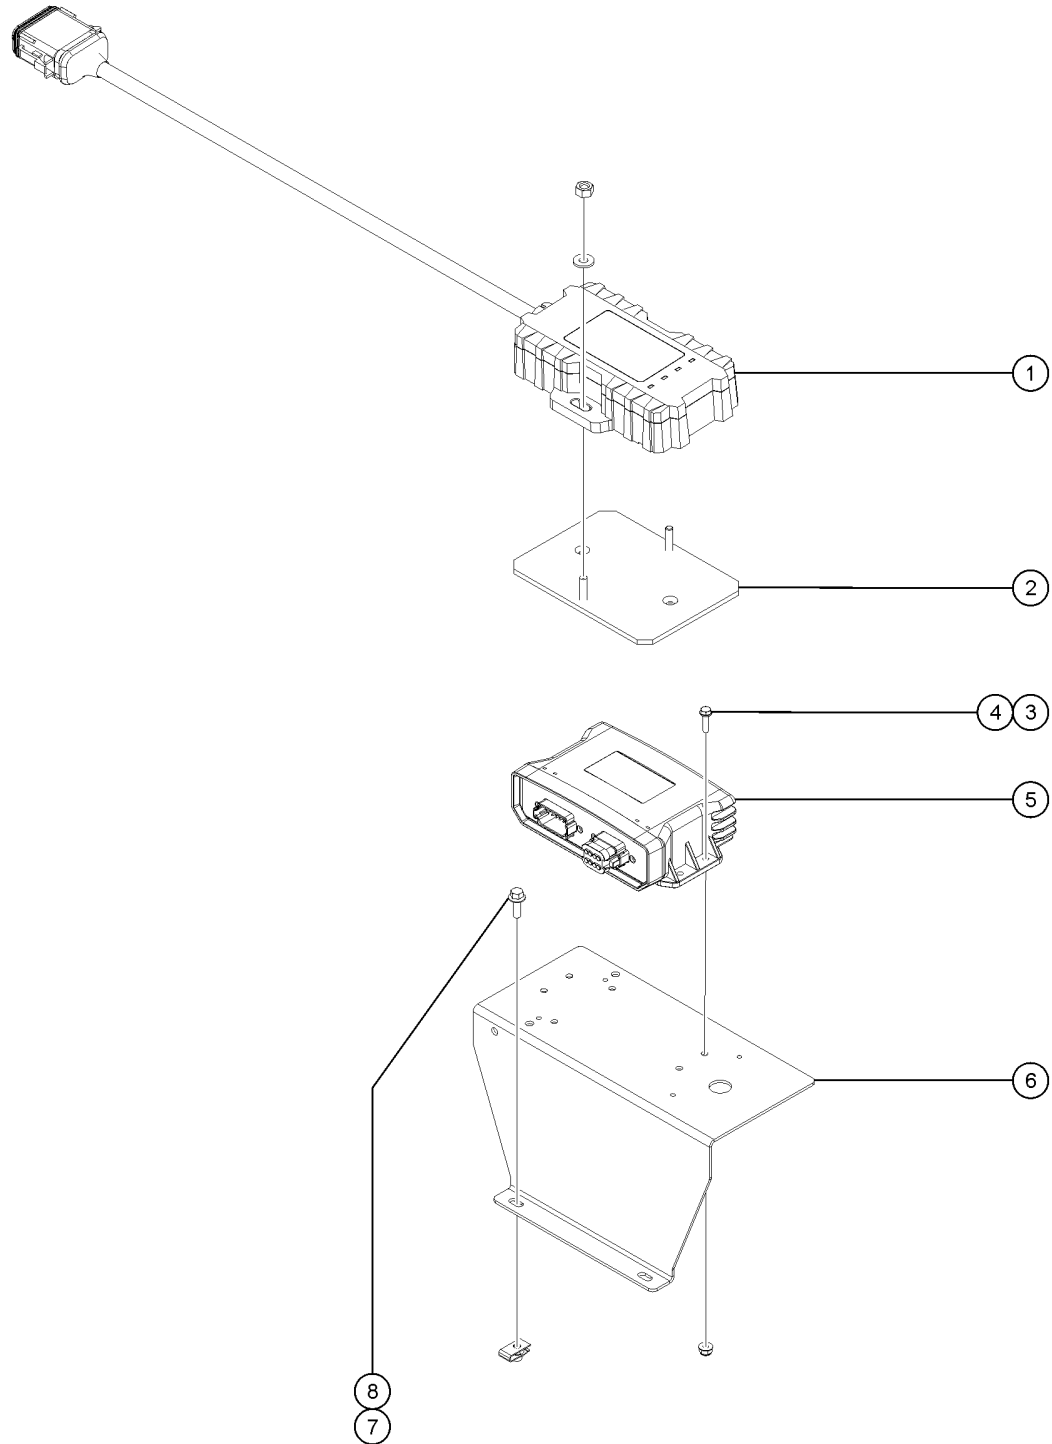

821.1 Telematics Option

Item	Part No.	Description	Qty.
1	1289520GT	MODULE, TELEMATICS, ZTR, M7, NORTH AMERICA ..... North America	1
1B	1289521GT	MODULE, TELEMATICS, ZTR, M7, EMEA/APAC ..... EMEA/APAC	
1C	1289522GT	MODULE, TELEMATICS, ZTR, M7, APAC/ANZ ..... APAC/ANZ	
1D	1289523GT	MODULE, TELEMATICS, ZTR, M7, JAPAN ..... Japan	
2	1289561GT	BRACKET, TELEMATICS	1
3	1262031GT	SCREW,HHF,10-24X.75,ZAG ..... (from SN S45XCH-119)	4
4	1283004GT	NUT,NYLOCK FLG,10-24,A,ZAG ..... (from SN S45XCH-119)	4
5	1272326GT	KIT,ZTR,M8 ..... (from SN S45XCH-119)	1
6	1281149GT	FORMING,TELEMATICS MOUNT ..... (from SN S45XCH-119)	1
7	824078GT	SCREW,HHF,1/4-20X.75,8,ZAG ..... (from SN S45XCH-119)	2
8	56912GT	SPRING CLIP,1/4-20,.025-.15X.5 ..... (from SN S45XCH-119)	2