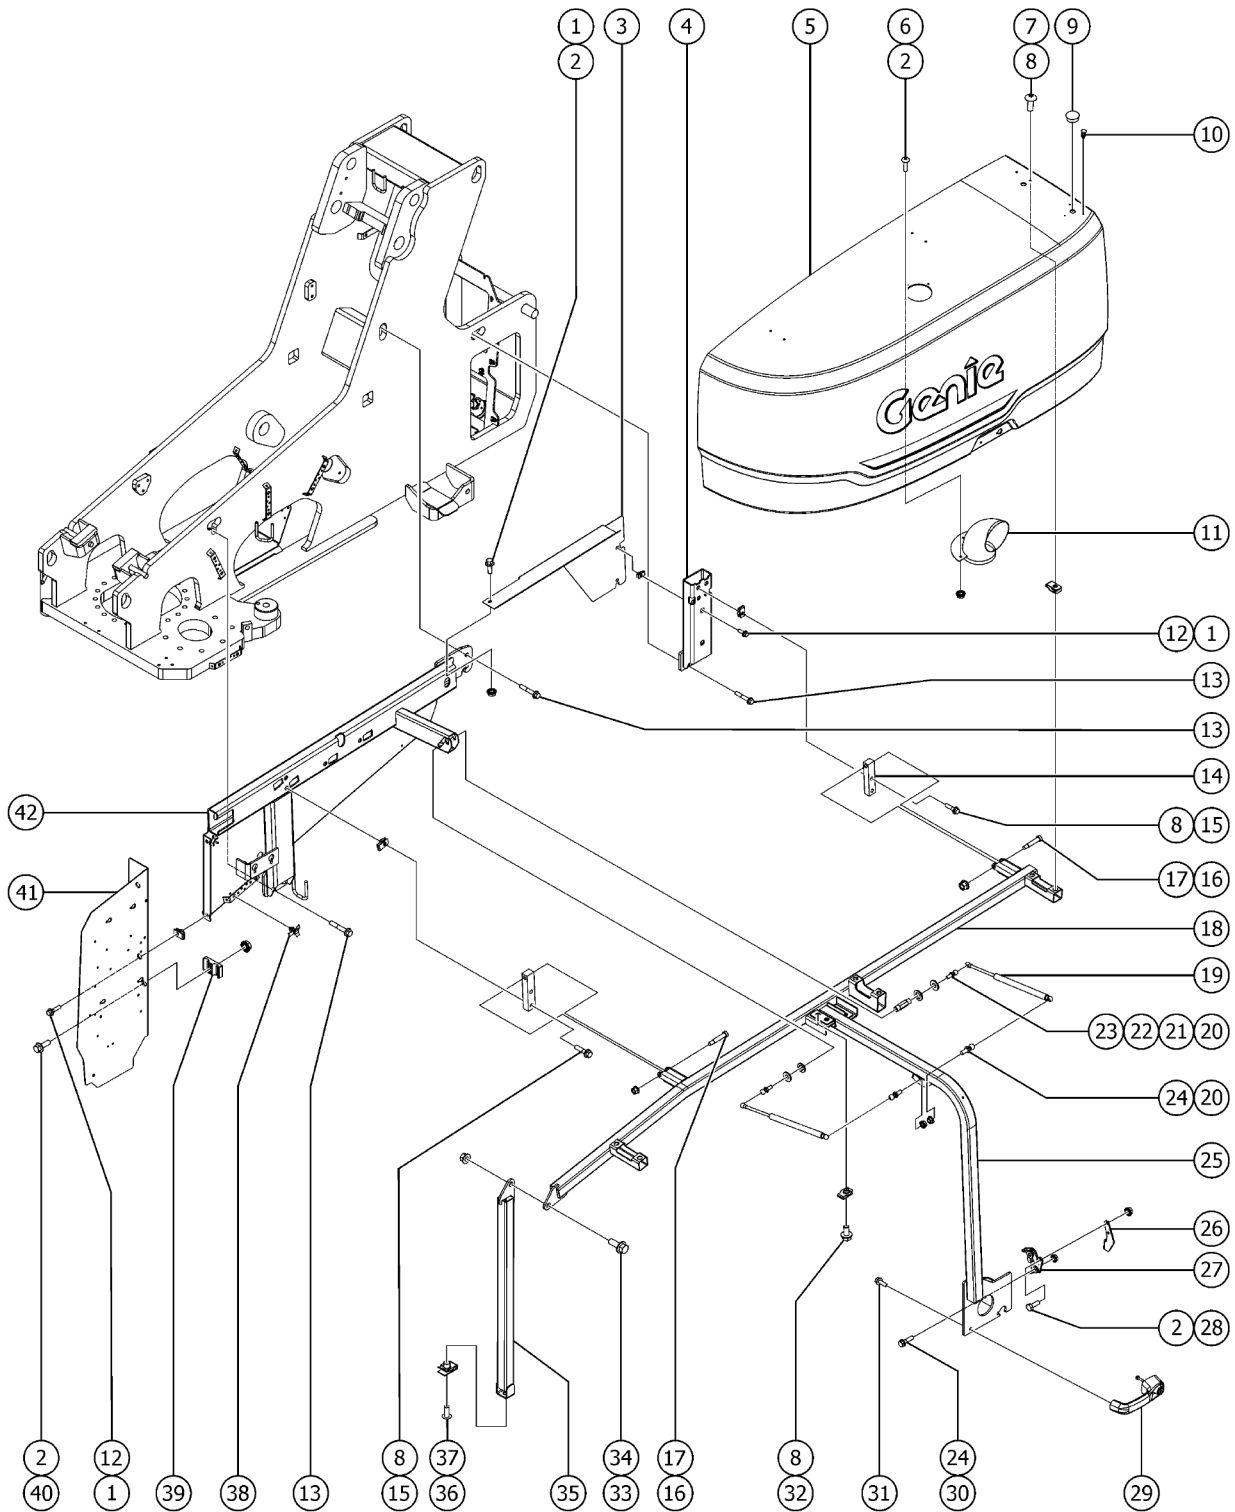

309.1 Turntable Covers - Engine Side

309.1 Turntable Covers - Engine Side

Item	Part No.	Description	Qty.
1	824078GT	SCREW,HHF,1/4-20X.75,8,ZAG	5
2	1256679GT	NUT,SERRATED,1/4-20,8,ZAG	8
3	1282962GT	FORMING, ENGINE-SIDE COVER	1
4	1277634GT	WELDMENT, FRONT BULKHEAD	1
5	1279953GT	COVER, ENGINE-SIDE, S40/45XC	1
6	1261835GT	SCREW, THM, TORX, 1/4-20X1,SS	3
7	1261836GT	SCREW, THM, TORX, 3/8-16X1,SS	6
8	29868GT	SPRING CLIP,3/8-16,.05-.20X.73,ZAG	14
9	45385GT	PLUG,NYLON 1.12 BLACK DOMED	2
10	81329GT	PLUG,ALARM BEACON HOLE	3
11	101964GT	WELDMENT,EXHAUST TUBE	1
12	56912GT	SPRING CLIP,1/4-20,.025-.15X.5	4
13	1256693GT	SCREW,HHF,3/8-16X2.25,8,ZAG	7
14	1282317GT	MACHINED, HINGE PLATE	2
15	824092GT	SCREW, HHF, 3/8-16 X 1.5, 8, ZAG	4
16	1283048GT	BOLT,SHS,3/8X1.5X5/16-18,ZAG	2
17	824028GT	NUT,TL FLG,5/16-18,G,ZAG	2
18	1277827GT	WELDMENT, COVER SUPPORT, ENGINE-SIDE, MAIN	1
19	106069GT	STRUT,GAS,200 LB***	2
20	33555GT	BALL STUD**	4
21	825358GT	WASHER,FLAT,5/16,USS,ZAG	2
22	11978GT	WASHER,FLAT,NYLON.515X.88X.093	2
23	1281795GT	BAR, MACHINED, SLIDER, STRUT MOUNT	1
24	1255805GT	NUT,SERRATED,5/16-18,8,ZAG	4
25	1277829GT	WELDMENT, COVER SUPPORT, ENGINE-SIDE, CENTER	1
26	1262211GT	FORMING, LATCH TRIGGER, ES	1
27	215254GT	LATCH,ROTARY,ENGINE COVER	1
28	824059GT	SCREW,HHC,1/4-20X.75,8,ZAG	2