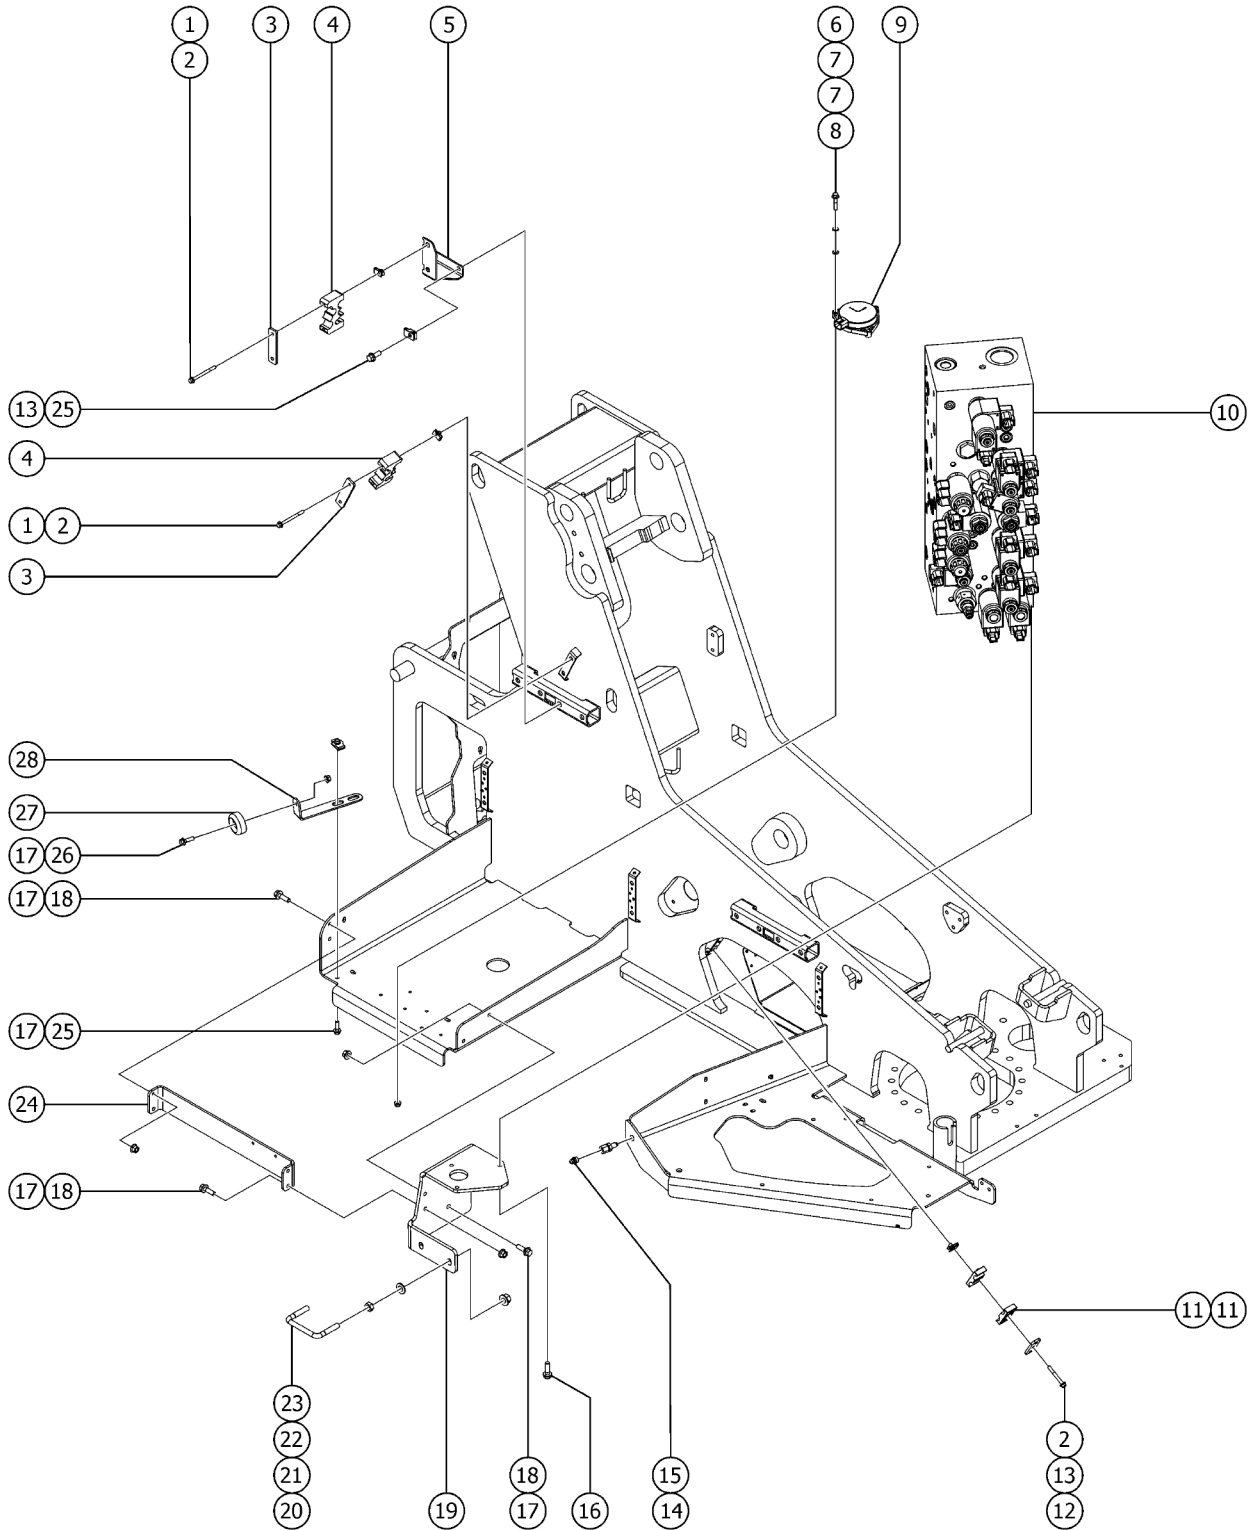

303.1 Hydraulic Tank Side Components

Item	Part No.	Description	Qty.
1	824084GT	SCREW, HHF, 1/4-20 X 3, 8, ZAG	4
2	56912GT	SPRING CLIP, 1/4-20, .025-.15X.5	5
3	1279882GT	PLATE, CLAMP BAR	2
4	1279429GT	CLAMP BLOCK, S40/45XC	2
5	1277623GT	FORMING, BRACKET, HOSE-CABLE	1
6	824080GT	SCREW, HHF, 1/4-20X1.25, 8, ZAG	6
7	1288201GT	WASHER, BELLEVILLE, .26X.50, .030T X.062H, 18-8SS	12
8	1277924GT	NUT, NYLOCK FLG, 1/4-20, F, ZAG	6
9	823368GT	SENSOR, LEVEL, UNIVERSAL	2
10	1276904GT	MANIFOLD, FUNCTION, S40/45XC	1
		(refer to 701.1)	
11	78736GT	CLAMP, 2 HOSE, PLASTIC, 5/8	2
12	1253485GT	SCREW, HHF, 1/4-20X2, 8, ZAG	1
13	96196GT	PLATE, HOSE ROUTING, BULKHEAD **	1
14	28646GT	ZERK, GREASE, 1/8 NPT	1
15	48885GT	CONNECTOR, BULKHEAD, FEMALE-4	1
16	824090GT	SCREW, HHF, 3/8-16X1, 8, ZAG	5
17	824091GT	SCREW, HHF, 3/8-16 X 1.25, 8, ZAG	9
18	1274322GT	NUT, NYLOCK FLG, 3/8-16, F, ZAG	6
19	1282819GT	FORMING, FUNCTION MANIFOLD BRKT, LOW v2, S40/45XC	1
20	1259855GT	UBOLT, 0.4724 IN D X 4.0 IN L	1
21	1255804GT	NUT, JAM, 1/2-13, A, ZAG	2
22	825353GT	WASHER, FLAT, 1/2, SAE, HRD, ZAG	2
23	1251997GT	NUT, TL FLG, 1/2-13, G, ZAG	2
24	1282818GT	FORMING, MANIFOLD BRKT STIFFENER, S40/45XC	1
25	29868GT	SPRING CLIP, 3/8-16, .05-.20X.73, ZAG	4
26	824029GT	NUT, TL FLG, 3/8-16, G, ZAG	1
27	50974GT	BUMPER, RUBBER, COVERS	1
28	1280797GT	FORMING, COVER STOP MOUNT	1