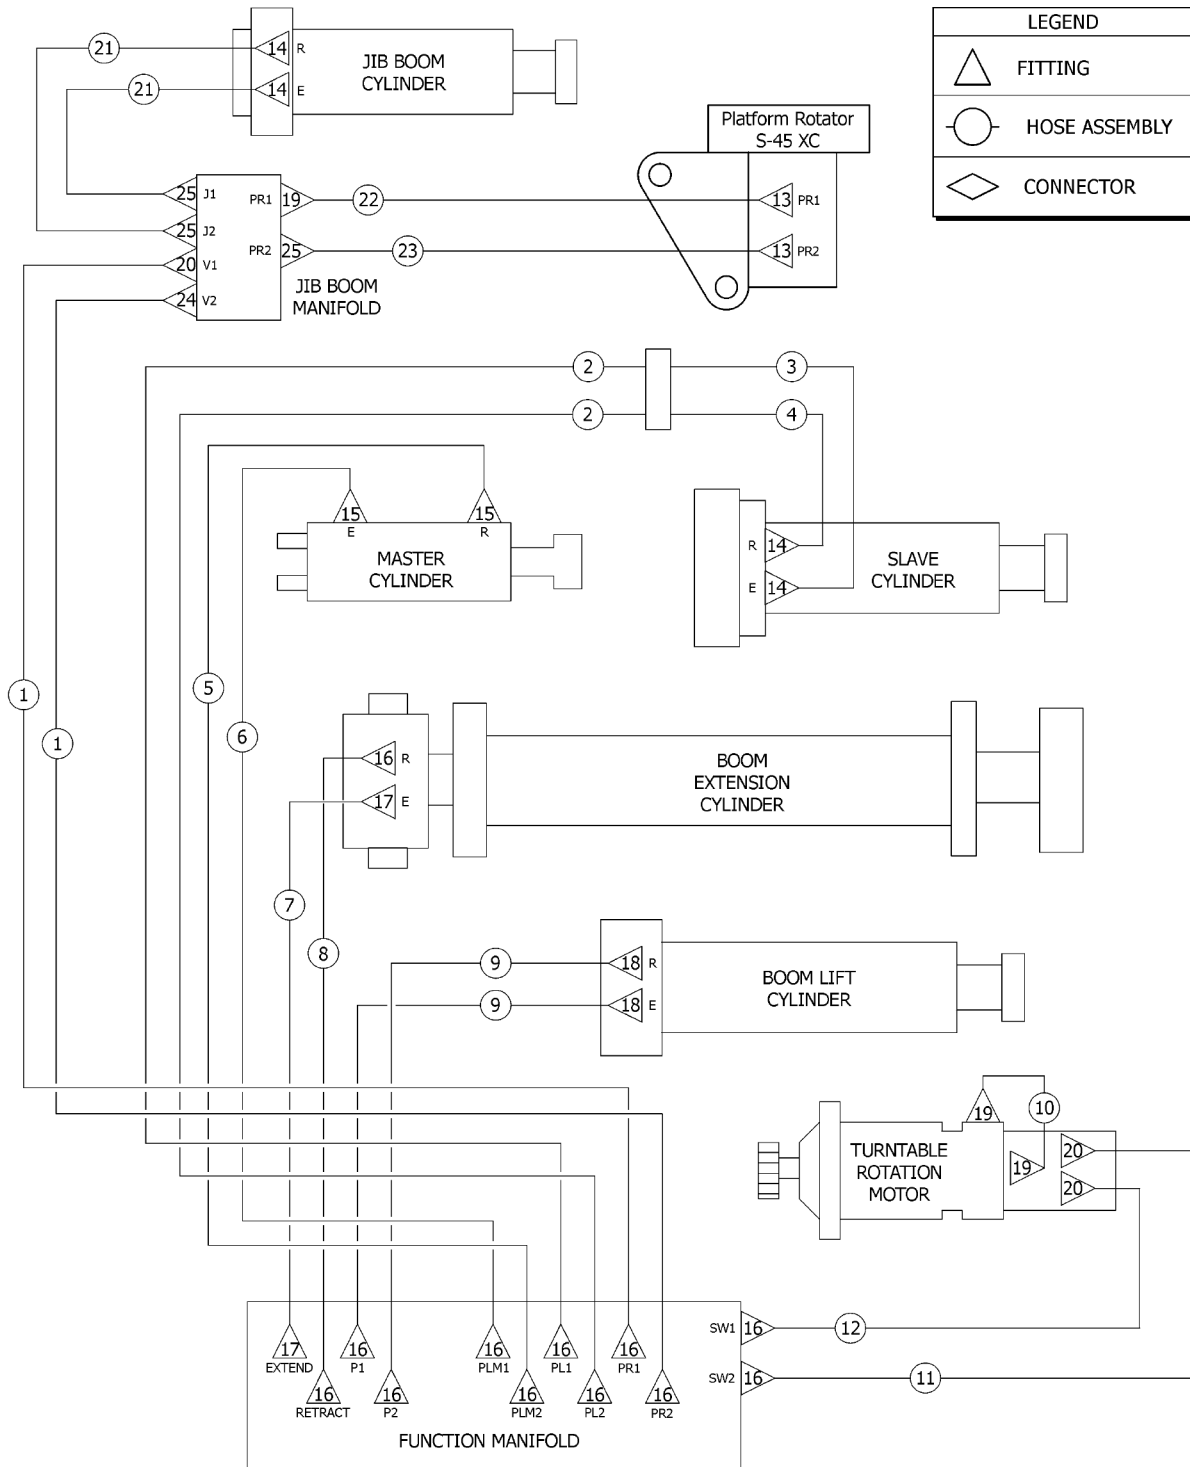

710.1 Hydraulic Hoses and Fittings - Boom Components, S-45 XC

710.1 Hydraulic Hoses and Fittings - Boom Components, S-45 XC

Item	Part No.	Description	Qty.
1	49130-60518GT	ASSY, HOSE, HYD, -6, 3000, STR, STR ..... to SN S45XCH-513	2
1-	49130-62582GT	HOSE ASSEMBLY, 3/8 ..... from SN S45XCH-514	
2	49130-54218GT	ASSY, HOSE, HYD, -6, 3000, STR, STR 2	
3	1288890-1836GT	ASSY, HOSE, HYD, -6, 3000, STR, STR 1	
4	1288890-1536GT	ASSY, HOSE, HYD, -6, 3000, STR, STR 1	
5	49130-13418GT	ASSY, HOSE, HYD, -6, 3000, STR, STR 1	
6	49130-14918GT	ASSY, HOSE, HYD, -6, 3000, STR, STR 1	
7	49138-14816GT	ASSY, HOSE, HYD, -8, 3000, STR, 90 1	
8	49128-15326GT	ASSY, HOSE, HYD, -6, 3000, STR, 90 1	
9	49130-6218GT	ASSY, HOSE, HYD, -6, 3000, STR, STR 2	
10	49119-1778GT	ASSY, HOSE, HYD, -4, 3250, STR, STR 1	
11	49130-7718GT	ASSY, HOSE, HYD, -6, 3000, STR, STR 1	
12	49130-7518GT	ASSY, HOSE, HYD, -6, 3000, STR, STR 1	
13	48907GT	ELBOW, 45D, 520320-4 2	
14	48927GT	CONN, 520120-6-4 ..... 4 to SN S45XCH-708	
14B	48912GT	CONN, 520120-4-6*** ..... 4 from SN S45XCH-709	
15	48926GT	FITTING, ELBOW, 90D, 520220-6-4 2	
16	48916GT	CONN, 520120-6 12	
17	48933GT	CONN, 520120-8*** 2	
18	48929GT	FITTING, ELBOW, 90D, 520220-6-8 2	
19	48904GT	ELBOW, 90D, 520220-4 ..... 3 to SN S45XCH-513	
20	48915GT	ELBOW, 90D, 520220-6 ..... 3 from SN S45XCH-514	
20-	1294955GT	FITTING, STR, SCREEN FITTING, SAE-6 ..... from SN S45XCH-514	
20-	1297736GT	FITTING, ELBOW, 90D, ORFS-6 TO ORFS-6 2	
21	49119-4378GT	HOSE ASSY, 1/4", STR FEM, STR FEM ..... 2 SN S45XCH-513	
21-	49119-6925GT	HOSE ASSY, 1/4", 69.25 ..... m SN S45XCH-514	
22	49119-2478GT	HOSE ASSY, 1/4, STR FEM, STR FEM* 1	
23	49119-2578GT	HOSE ASSY, 1/4, STR FEM, STR FEM* 1