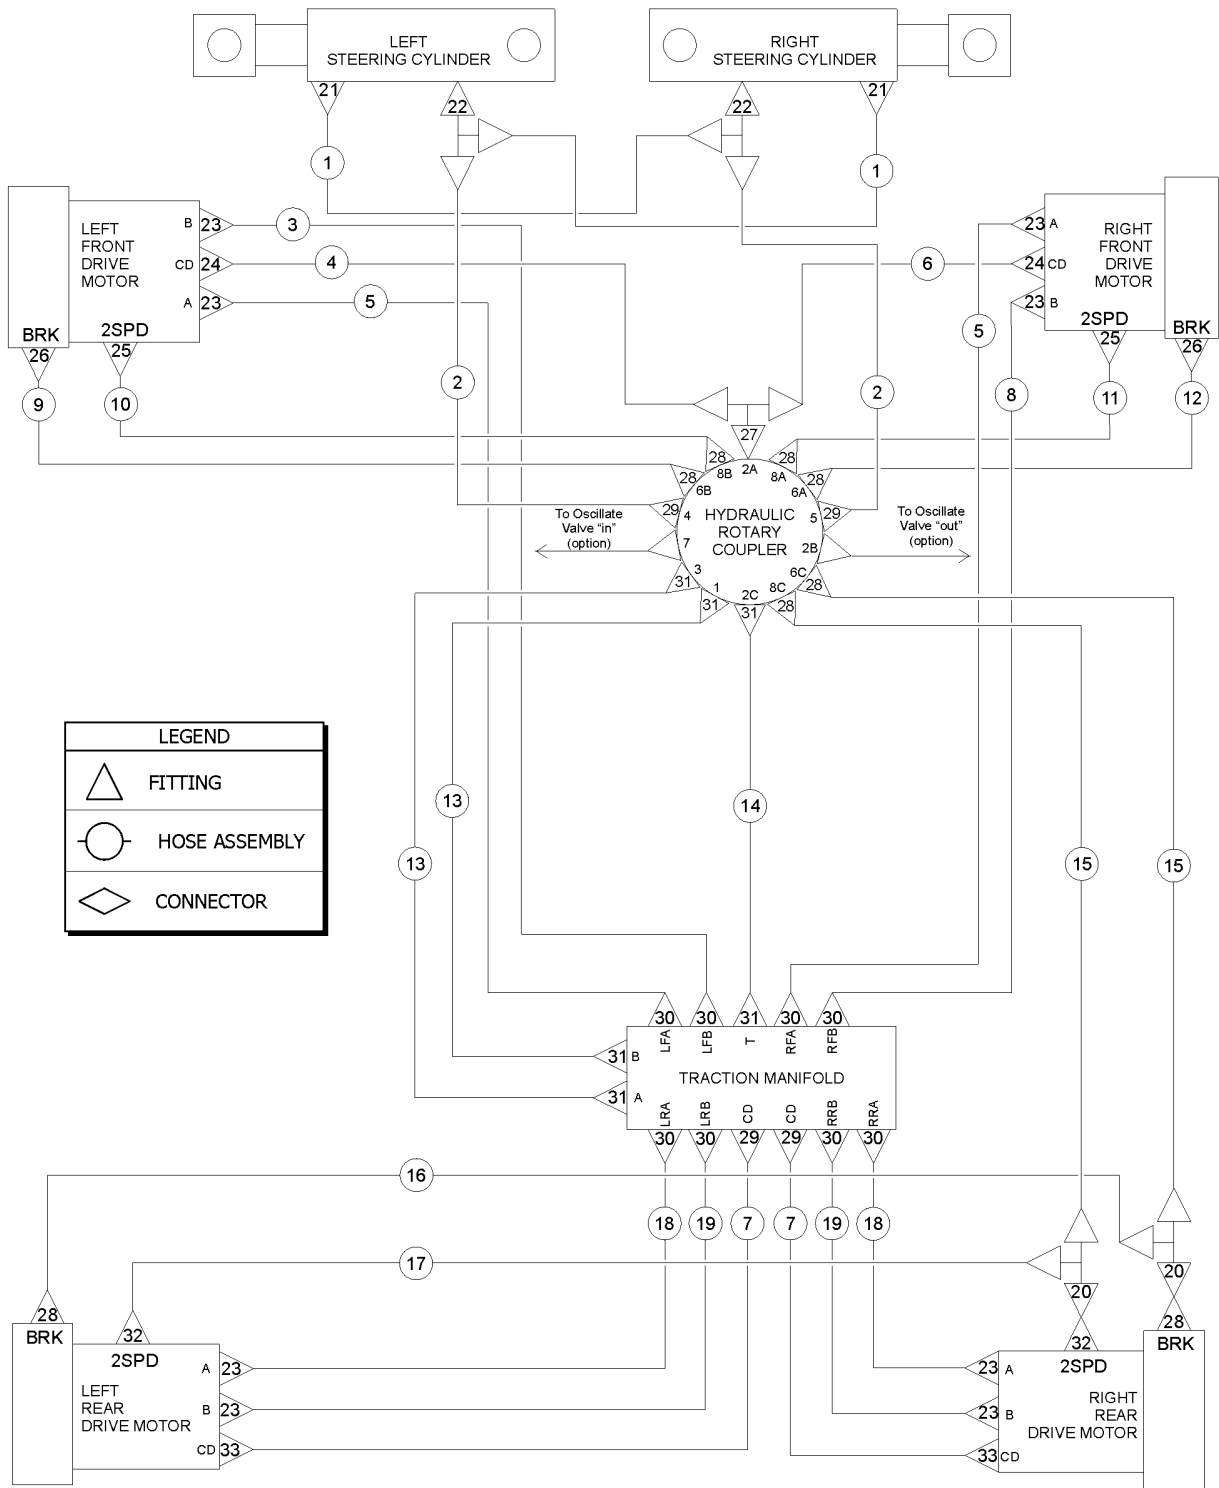

706.1 Hydraulic Hoses and Fittings - 4WD Drive and Steer System

706.1 Hydraulic Hoses and Fittings - 4WD Drive and Steer System

Item	Part No.	Description	Qty.
1	49130-3057GT	HOSE ASSEMBLY,3/8"	2
2	49128-5909GT	HOSE ASSEMBLY,3/8"	2
3	81812-10928GT	ASSY, HOSE, HYD, -8, 4250, STR, STR	1
4	49130-9018GT	ASSY, HOSE, HYD, -6, 3000, STR, STR	1
5	81812-10528GT	ASSY, HOSE, HYD, -8, 4250, STR, STR	2
6	49130-8458GT	ASSY, HOSE, HYD, -6, 3000, STR, STR	1
7	49130-4700GT	HOSE ASSY 3/8, STR FEM,STR FEM	2
8	81812-10778GT	ASSY, HOSE, HYD, -8, 4250, STR, STR	1
9	49117-8985GT	ASSY, HOSE, HYD, -4, 3250, STR, 90	1
10	49119-9378GT	HOSE ASSY,1/4,STR FEM,STR FEM	1
11	49119-8978GT	ASSY, HOSE, HYD, -4, 3250, STR, STR	1
12	49117-9385GT	ASSY, HOSE, HYD, -4, 3250, STR, 90	1
13	94374-2285GT	ASSY, HOSE, HYD, -12, 4000, STR, 90	2
14	102313-2111GT	ASSY, HOSE, HYD, -12, 4000, STR, 45	1
15	49119-7178GT	HOSE ASSY,1/4,STR FEM,STR FEM*	2
16	49117-6300GT	ASSY, HOSE, HYD, -4, 3250, STR, 90	1
17	49117-5591GT	HOSE ASSY,1/4,90 FEM,STR FEM**	1
18	81812-4228GT	ASSY, HOSE, HYD, -8, 4250, STR, STR	2
19	81812-4528GT	ASSY, HOSE, HYD, -8, 4250, STR, STR	2
20	48908GT	FITTING,TEE,RUN,SWIVEL520432-4	2
21	48915GT	ELBOW,90D,520220-6	2
22	48918GT	TEE,RUN,520428-6	2
23	48948GT	CONN,520120-8-12	8
24	48930GT	FITTING,CONN,520120-6-8***	2
25	48911GT	ELBOW,90D,520220-4-6***	2
26	49861GT	CONN,LONG,520122-4	2
27	1287338GT	TEE, BRANCH, 520429, -6-6-8	1
28	48905GT	CONN,520120-4***	8