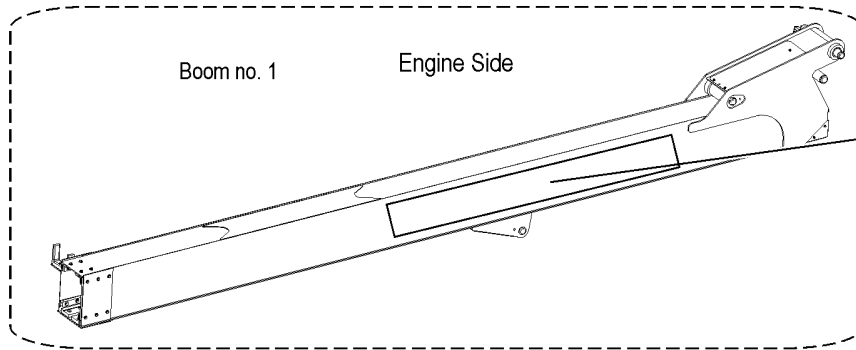

105.1 Decals with Words, Boom S-45 XC

NOTE:
Part numbers with "(FR)"
indicates French translation
is available

1271379
or
1275517
or
1291324
or
1296284
or
1296285
or
1296286