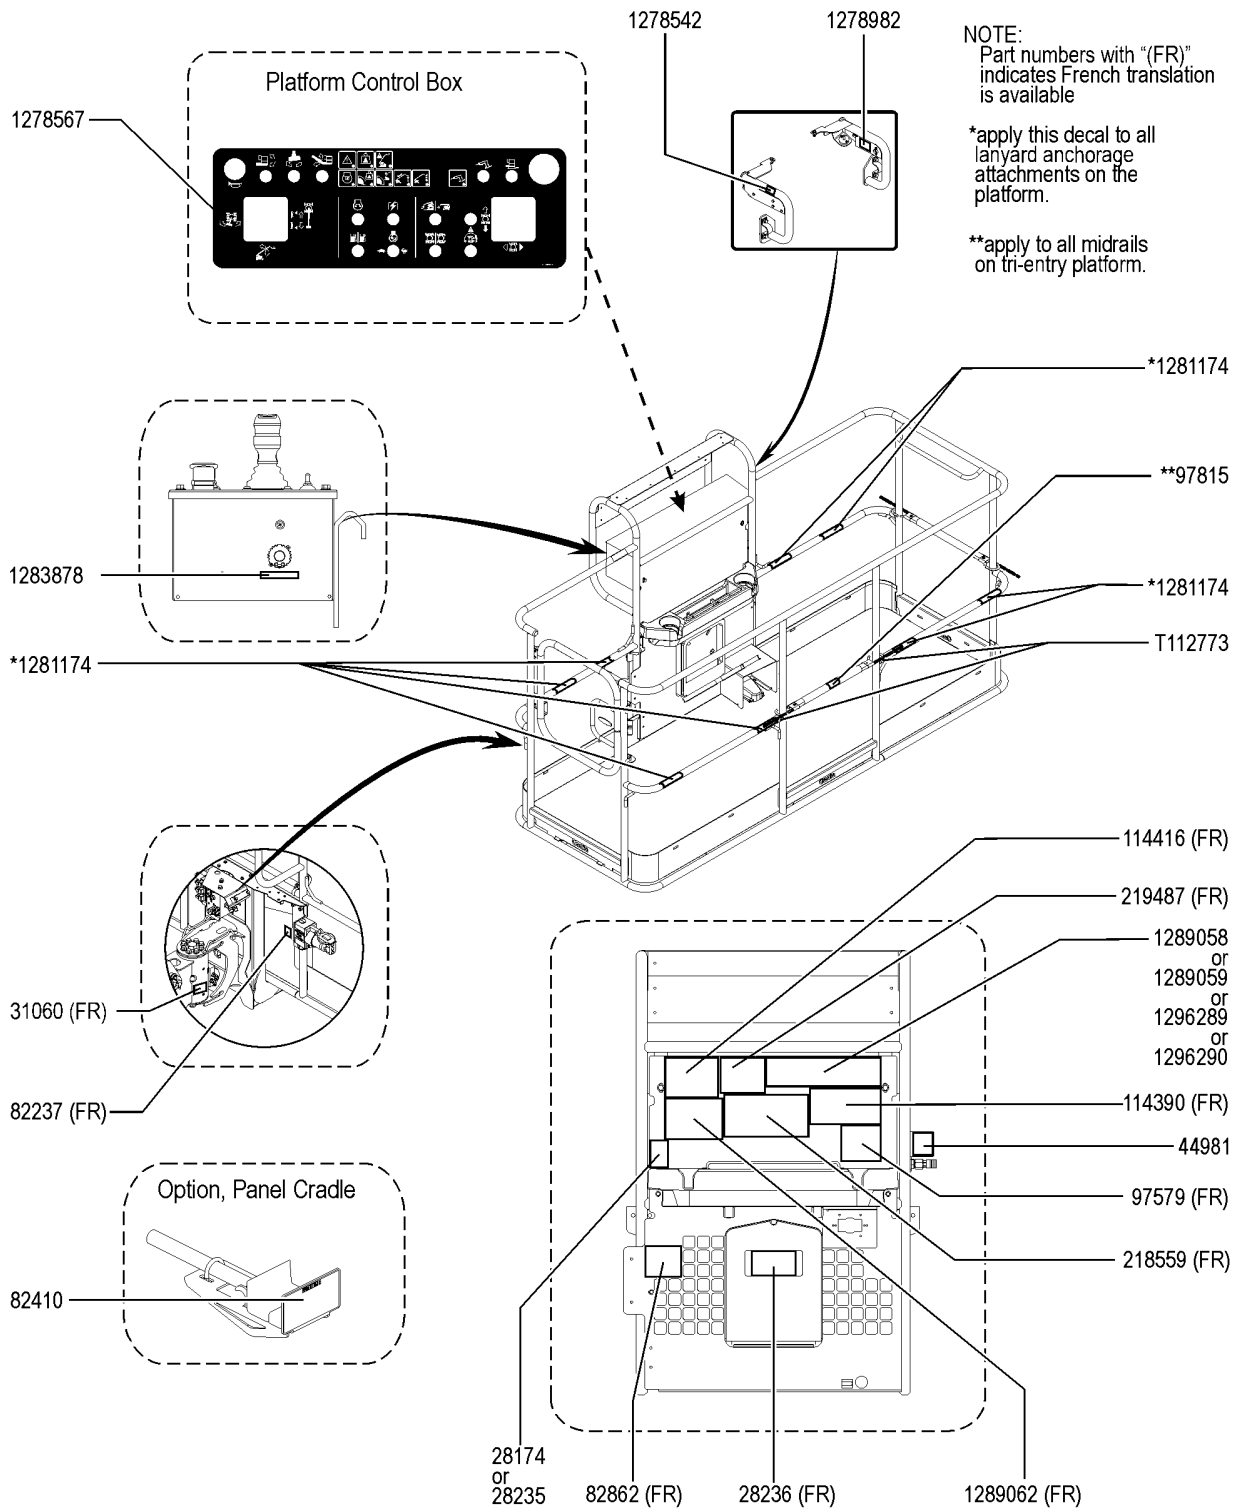

105.1 Decals with Words, Boom S-45 XC

Item	Part No.	Description	Qty.
1	31060GT	DECAL,DANGER DO NOT ALTER SWTC	1
2	1271379GT	DECAL, BOOM, GENIE S-45 XC ..... (S-45 XC)	1
3	1275517GT	DECAL, BOOM, GENIE S-45 XC, BLUE ..... (S-45 XC)	1
4	1283744GT	DECAL, LIFT^POWER	1
5	1291324GT	DECAL, BOOM, GENIE S-45 XC, BLK ..... (S-45 XC)	1
6	1296284GT	DECAL, BOOM, GENIE S-45 HF, WHITE ..... (S-45 HF)	1
7	1296285GT	DECAL, BOOM, GENIE S-45 HF, BLUE ..... (S-45 HF)	1
8	1296286GT	DECAL, BOOM, GENIE S-45 HF, BLACK ..... (S-45 HF)	1

106.1 Decals with Words, Platform