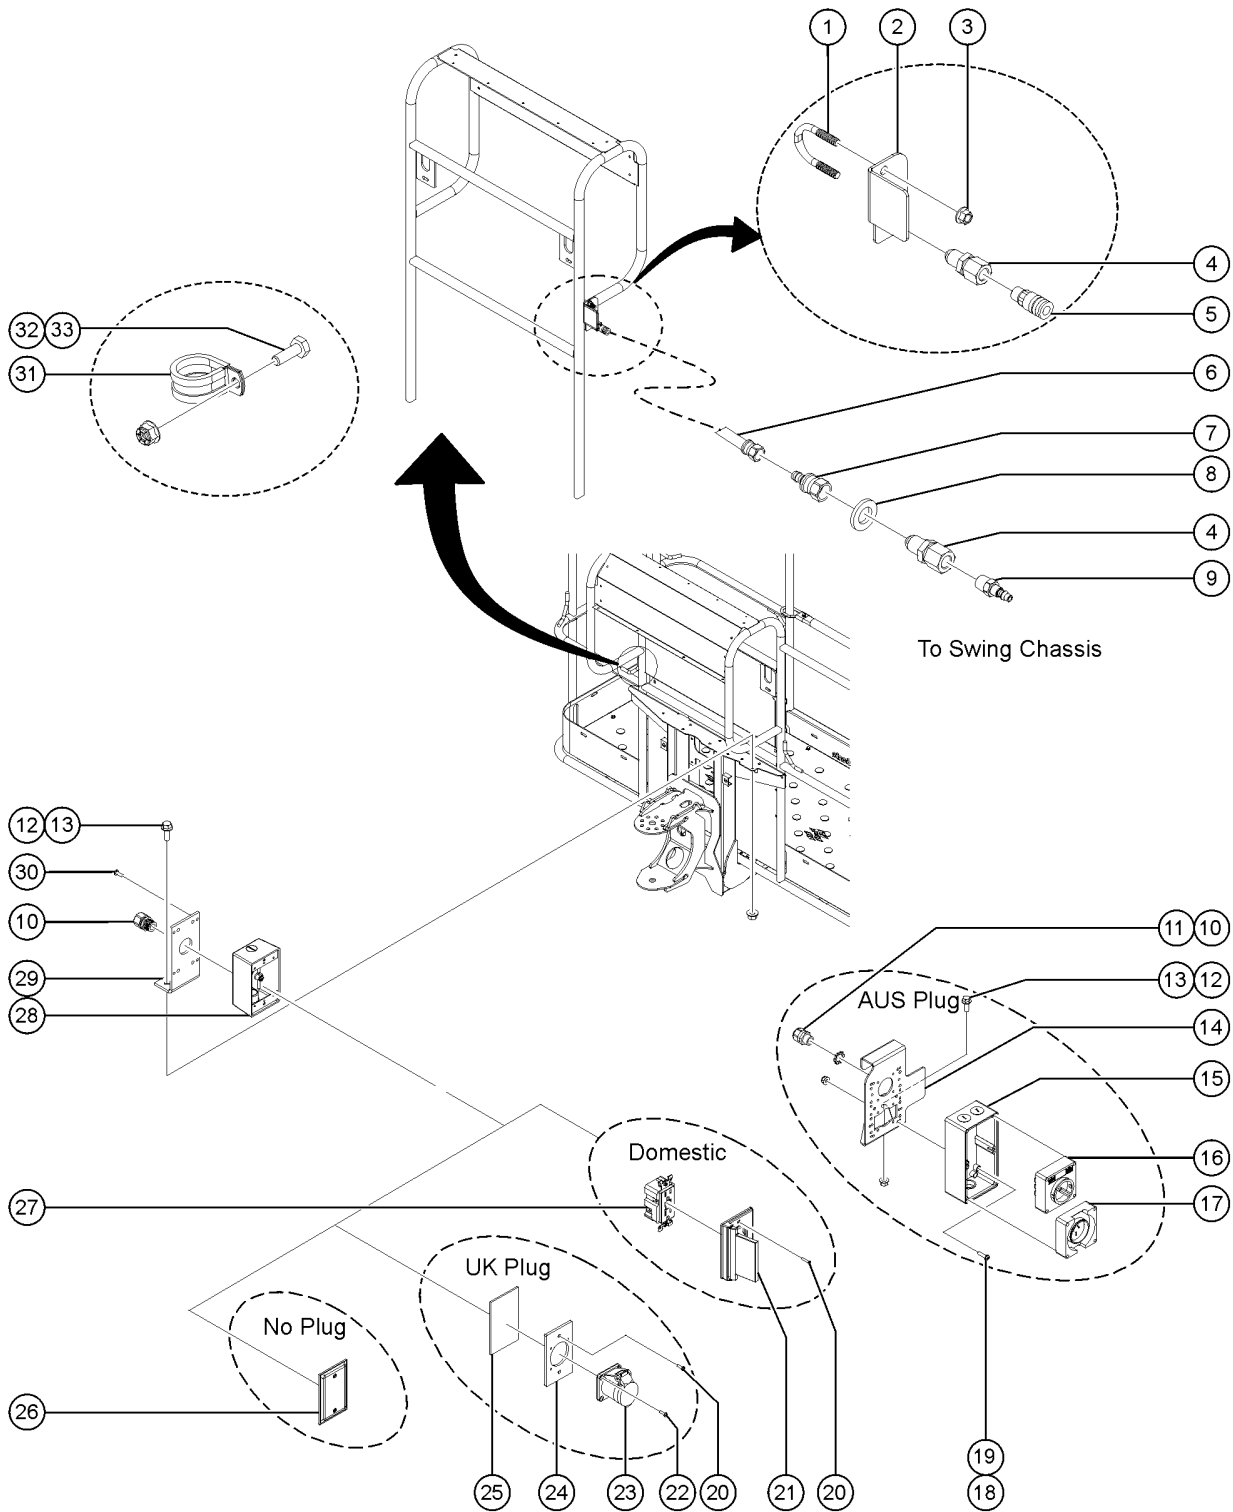

805.1 Air Line and Power to Platform

805.1 Air Line and Power to Platform

Item	Part No.	Description	Qty.
-	119403GT	CONN,PLUG 120 AC/15A DOMESTIC Domestic	
-	144161GT	PLUG,PWR,UK,16AMP,3PIN,BLK UK Plug	
1	1251600GT	U-BOLT, FLATTENED, 1.5 X 3/8	1
2	1275087GT	FORMING, AIR TO PLAT	1
3	824029GT	NUT,TL FLG,3/8-16,G,ZAG	2
4	49212GT	FEMALE BULKHEAD CONNECTOR-8	2
5	49215GT	MPT,CPLR,1/4"SER,3/8"X18	1
6	70644-63892GT	HOSE ASSY, 3/8 STR FEM STR FEM (S-40 XC) (includes item 7)	1
6-	70644-69892GT	HOSE ASSY, 3/8 STR FEM STR FEM (S-45 XC) (includes item 7)	1
7	70641GT	HOSE END,BARB,FEM.STR.8-6	
8	1256863GT	WASHER,FLAT,.75,SAE,HRD,ZAG	1
9	49214GT	MALE PIPE THD,1/4" SER,3/8"X18	1
10	7057GT	CONN. SQZ,1/2NPT .39-.56 MED.	1
11	6935GT	LOCKNUT,ELEC,1/2"	1
12	824090GT	SCREW,HHF,3/8-16X1,8,ZAG	2
13	1274322GT	NUT,NYLOCK FLG,3/8-16,F,ZAG	2
14	826624GT	FORMING,POWER TO PLAT	1
15	1284973GT	T-BOX, AUS, 2 GANG	1
16	1284974GT	SWITCH, 7KW, AUS	1
17	1284975GT	RECEPTACLE, AUS, 240 VOLT	1
18	824215GT	SCREW,PHPM,10-32X.75,ZAG	4
19	1283005GT	NUT,NYLOCK FLG,10-32,A,ZAG	4
20	1253489GT	SCREW,FHPM,6-32 X .75,ZAG	2
21	74006GT	COVER,GFCI,HORIZONTAL,WEATHER	1
22	1255788GT	SCREW,FHPM,8-32X.375,ZAG	4
23	T112560GT	RECEPTACLE,UK,110V	1
24	T112561GT	PLATE,UK,POWER TO PLAT	1
25	74052GT	GASKET,COVER,GFCI,WEATHERPROOF	1