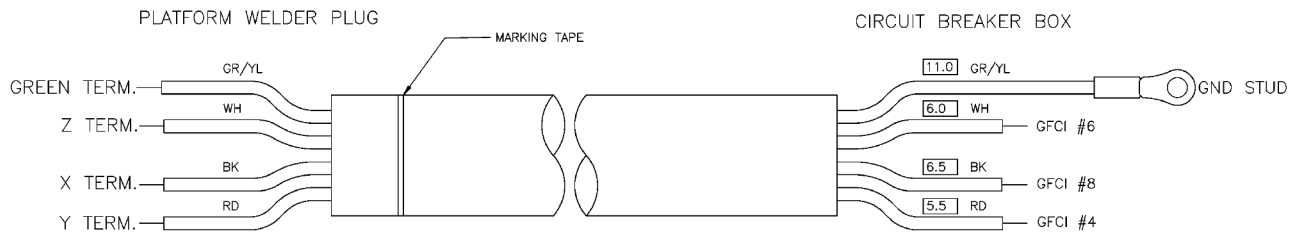

311.126A Cable Assembly, Welder to Platform, S-40 XC