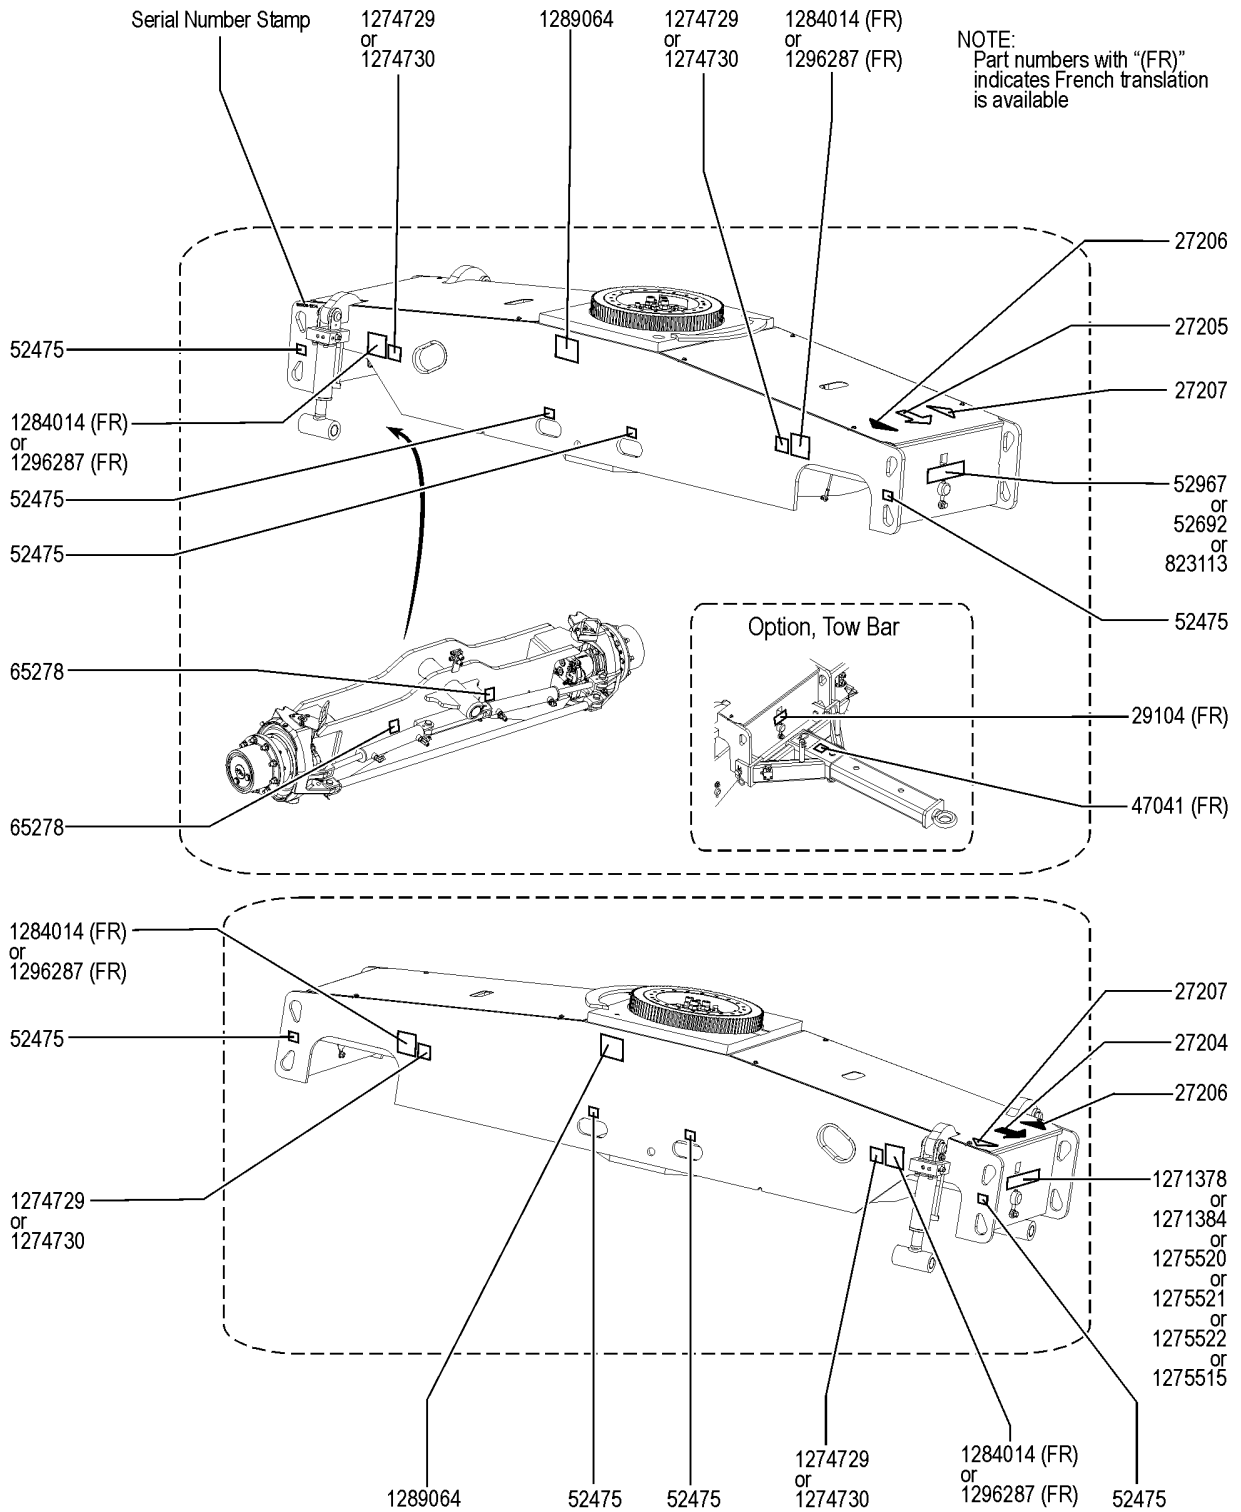

102.1 Decals with Words, Chassis

Item	Part No.	Description	Qty.
1	27204GT	DECAL,ARROW BLUE	1
2	27205GT	DECAL,ARROW YELLOW LRG 9"	1
3	27206GT	DECAL,TRIANGLE,BLUE	2
4	27207GT	DECAL,TRIANGLE,YELLOW	2
5	29104GT	DECAL,TOWING INSTRUCTIONS	1
		Option, tow	
6	47041GT	DECAL,CAUTION,TOWING SPEED	1
		Option, tow	
7	52475GT	DECAL LABEL TRANSPORT TIE DOWN*	8
8	52692GT	DECAL,COSMETIC,4X4 BLUE	1
9	52967GT	DECAL,COSMETIC,4 X 4	1
10	65278GT	DECAL,CAUTION,NO STEP	2
11	823113GT	DECAL,COSM,4X4,BLACK	1
12	1271378GT	DECAL, CHASSIS, S-40 XC	1
		(S-40 XC)	
13	1271384GT	DECAL, CHASSIS, S-45 XC	1
		(S-45 XC)	
14	1274729GT	DECAL, LABEL, WHEEL LOAD S-40 XC	4
		(S-40 XC)	
15	1274730GT	DECAL, LABEL, WHEEL LOAD S-45 XC	4
		(S-45 XC)	
16	1275515GT	DECAL, CHASSIS, S-45 XC, BLK	1
		(S-45 XC)	
17	1275520GT	DECAL, CHASSIS, S-40 XC, BLUE	1
		(S-40 XC)	
18	1275521GT	DECAL, CHASSIS, S-45 XC, BLUE	1
		(S-45 XC)	
19	1275522GT	DECAL, CHASSIS, S-40 XC, BLK	1
		(S-40 XC)	
20	1284014GT	DECAL,DANGER/LABEL,TIRE SPECS	4
21	1289064GT	DECAL, TRANSPORT/LIFTING, S-40/45 XC	2
22	1296287GT	DECAL, DANGER/LABEL, TIRE SPECS, S-40/45 HF	4
		(high float tires)