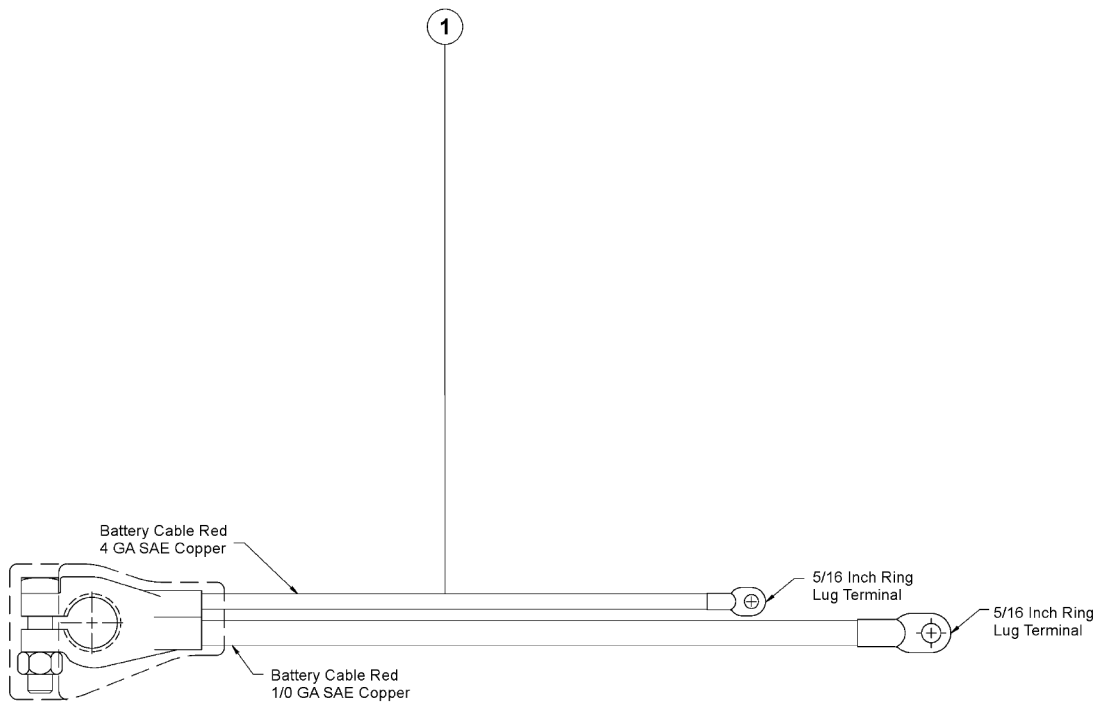

311.116 Battery Cable, Auxiliary Pump, Positive