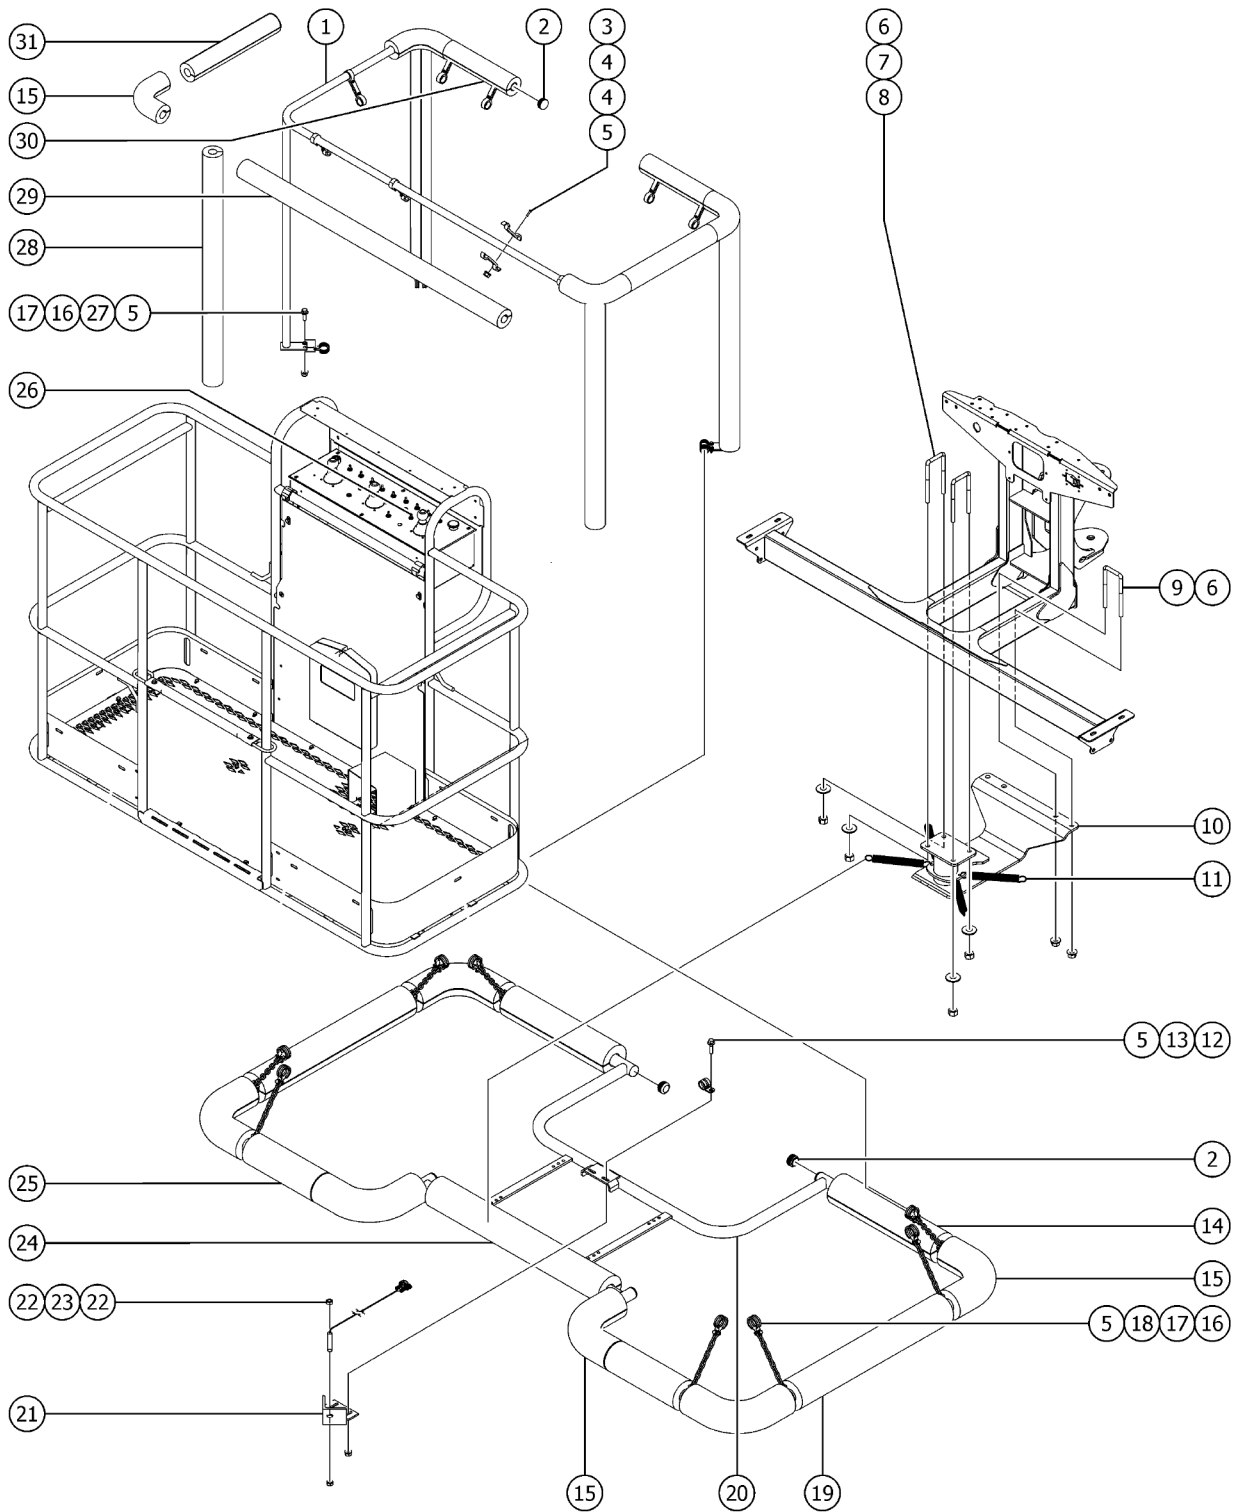

818.1 Aircraft Protection Package

818.1 Aircraft Protection Package

Item	Part No.	Description	Qty.
1	46188GT	WELDMENT, AIRCRAFT TOP BUMPER ..... (Includes item 27)	1
2	55753GT	BUMPER, PLASTIC, 1.25 O.D.	6
3	824079GT	SCREW,HHF,1/4-20X1,8,ZAG	20
4	122073GT	SUPPORT, RAILING	20
5	1277924GT	NUT,NYLOCK FLG,1/4-20,F,ZAG	46
6	66472GT	U-BOLT, SQR, 3/8-16X2X5, PLTD	4
7	1255758GT	WASHER,FLAT,3/8,USS,ZAG	4
8	824038GT	NUT,TL JAM,3/8-16,A,ZAG	4
9	824029GT	NUT,TL FLG,3/8-16,G,ZAG	4
10	1274645GT	WELDMENT,SKID PLATE,AIRCRAFT PROT.	1
11	822769GT	SPRING,EXTENSION,1.92LB/IN	4
12	824079GT	SCREW,HHF,1/4-20X1,8,ZAG	2
13	6833GT	CLAMP,0.50,#8 X 1/4,RUB CUSH	1
14	75617-1550GT	PADDING,FOAM 3.5"OD X 1.50"ID	2
15	75636GT	PADDING,FOAM,3.0"X1.50ID 90DEG	10
16	21618GT	CLAMP,1.13,#18 X 1/4,RUB CUSH	24
17	824078GT	SCREW,HHF,1/4-20X.75,8,ZAG	24
18	56426-700GT	CHAIN,NO.2 (11 LINKS)	8
19	75617-2275GT	PADDING,FOAM 3.5"OD X 1.50"ID	2
20	822759GT	WDMT,AIRCRAFT SENSOR BUMPER	1
21	77797GT	WELDMENT, SENSOR MOUNT	1
22	88390GT	NUT,HEX,M8,PLASTIC	2
23	1269721GT	HARNESS, PROX SENSOR,ACP	1
23-	27391GT	PROXIMITY SENSOR***	
23-	29261GT	MAGNET,NEODYMIUM,.375 X .100	
24	822768GT	FOAM, AIRCRAFT PROTECTION	1
25	75617-1025GT	PADDING,FOAM 3.5"OD X 1.50"ID	2
26	128203GT	SWITCH TOGGLE ASSY SPDT 2P MOM	1