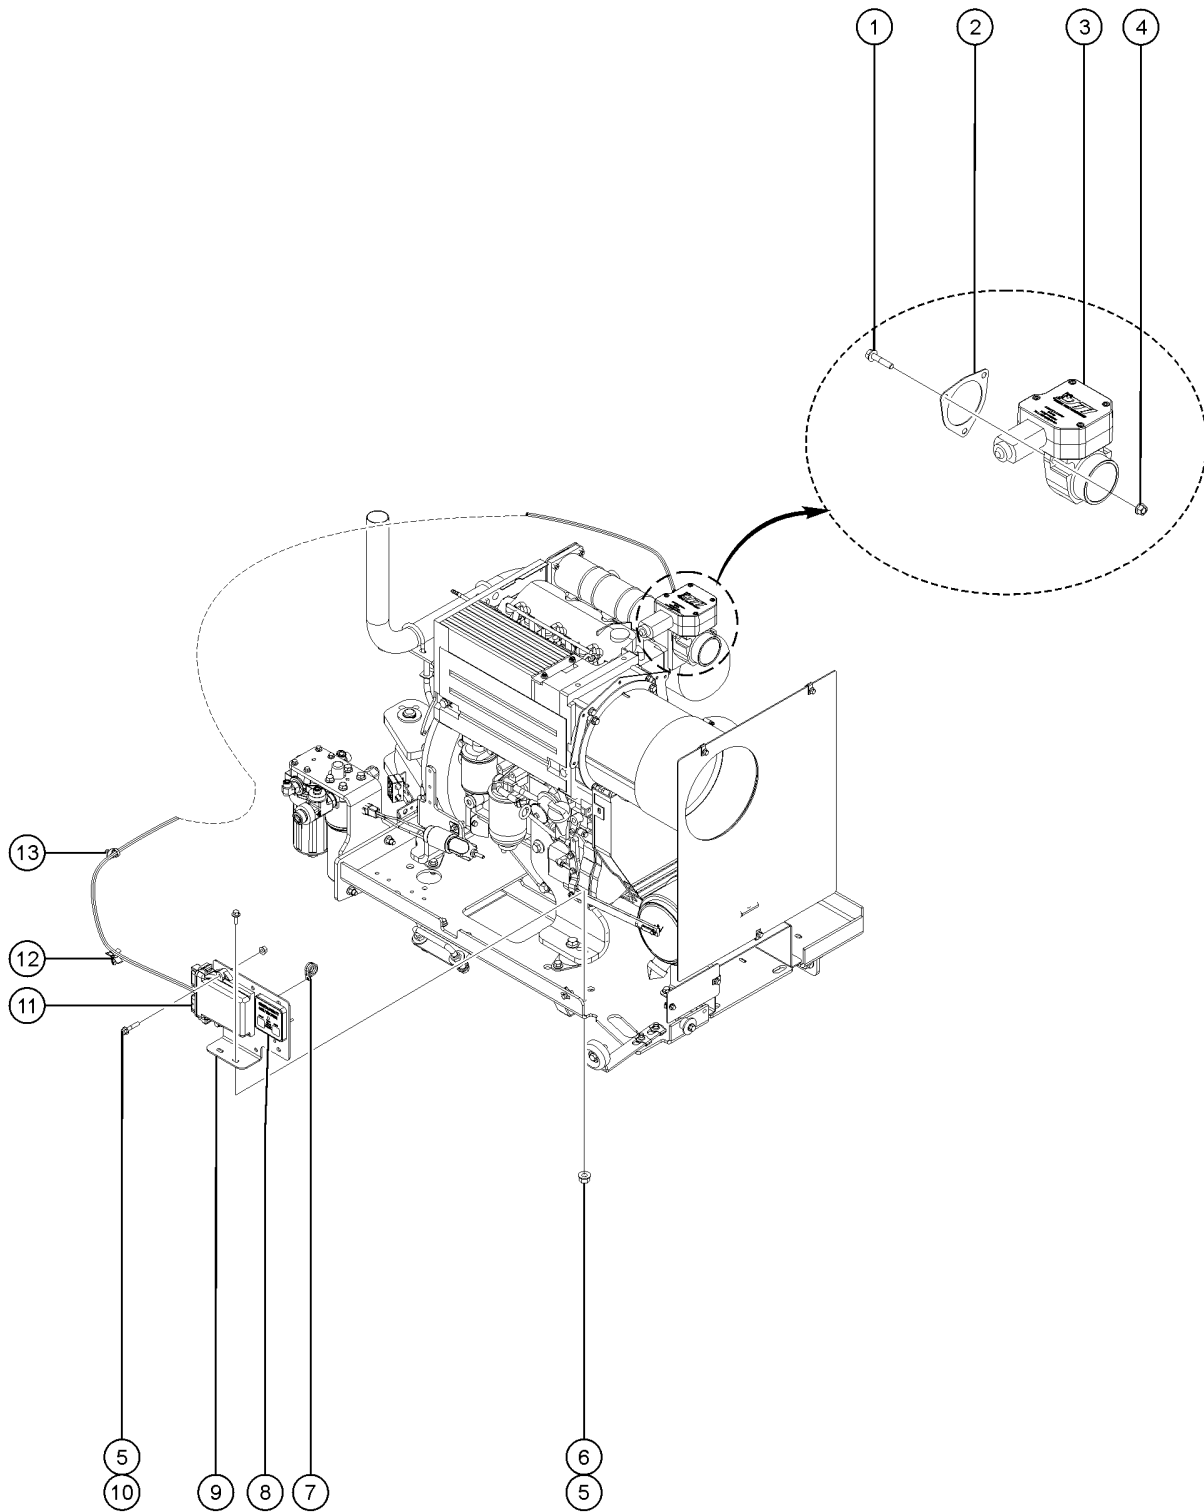

823.1 Pass Option, Deutz D2011L03i

Item	Part No.	Description	Qty.
A	1264282GT	KIT, PAS VALVE, DEUTZ D2011L03	1
1	1255763GT	SCREW,HHF,5/16-18X1.5,8,ZAG	3
2	128079GT	GASKET, DEUTZ 2011 INTAKE	1
3	1264497GT	VALVE, PAS, DEUTZ L03I	1
4	1274167GT	NUT,NYLOCK FLG,5/16-18,F,ZAG	3
5	1277924GT	NUT,NYLOCK FLG,1/4-20,F,ZAG	4
6	824078GT	SCREW,HHF,1/4-20X.75,8,ZAG	2
7	13268GT	CLAMP,0.75,#12 X 1/4,RUB CUSH	1
8	1264499GT	CONTROLLER, DASH, BASIC PLUS	1
9	1264229GT	BRACKET, POSITIVE AIR SHUTOFF	1
10	824080GT	SCREW,HHF,1/4-20X1.25,8,ZAG	2
11	1264498GT	CONTROLLER, VCU, DEUTZ L03I	1
12	105214GT	CABLE TIE MOUNT, WINGED	1
13	110149GT	CABLE TIE,DFT MOUNT,BLK,6.5"	2