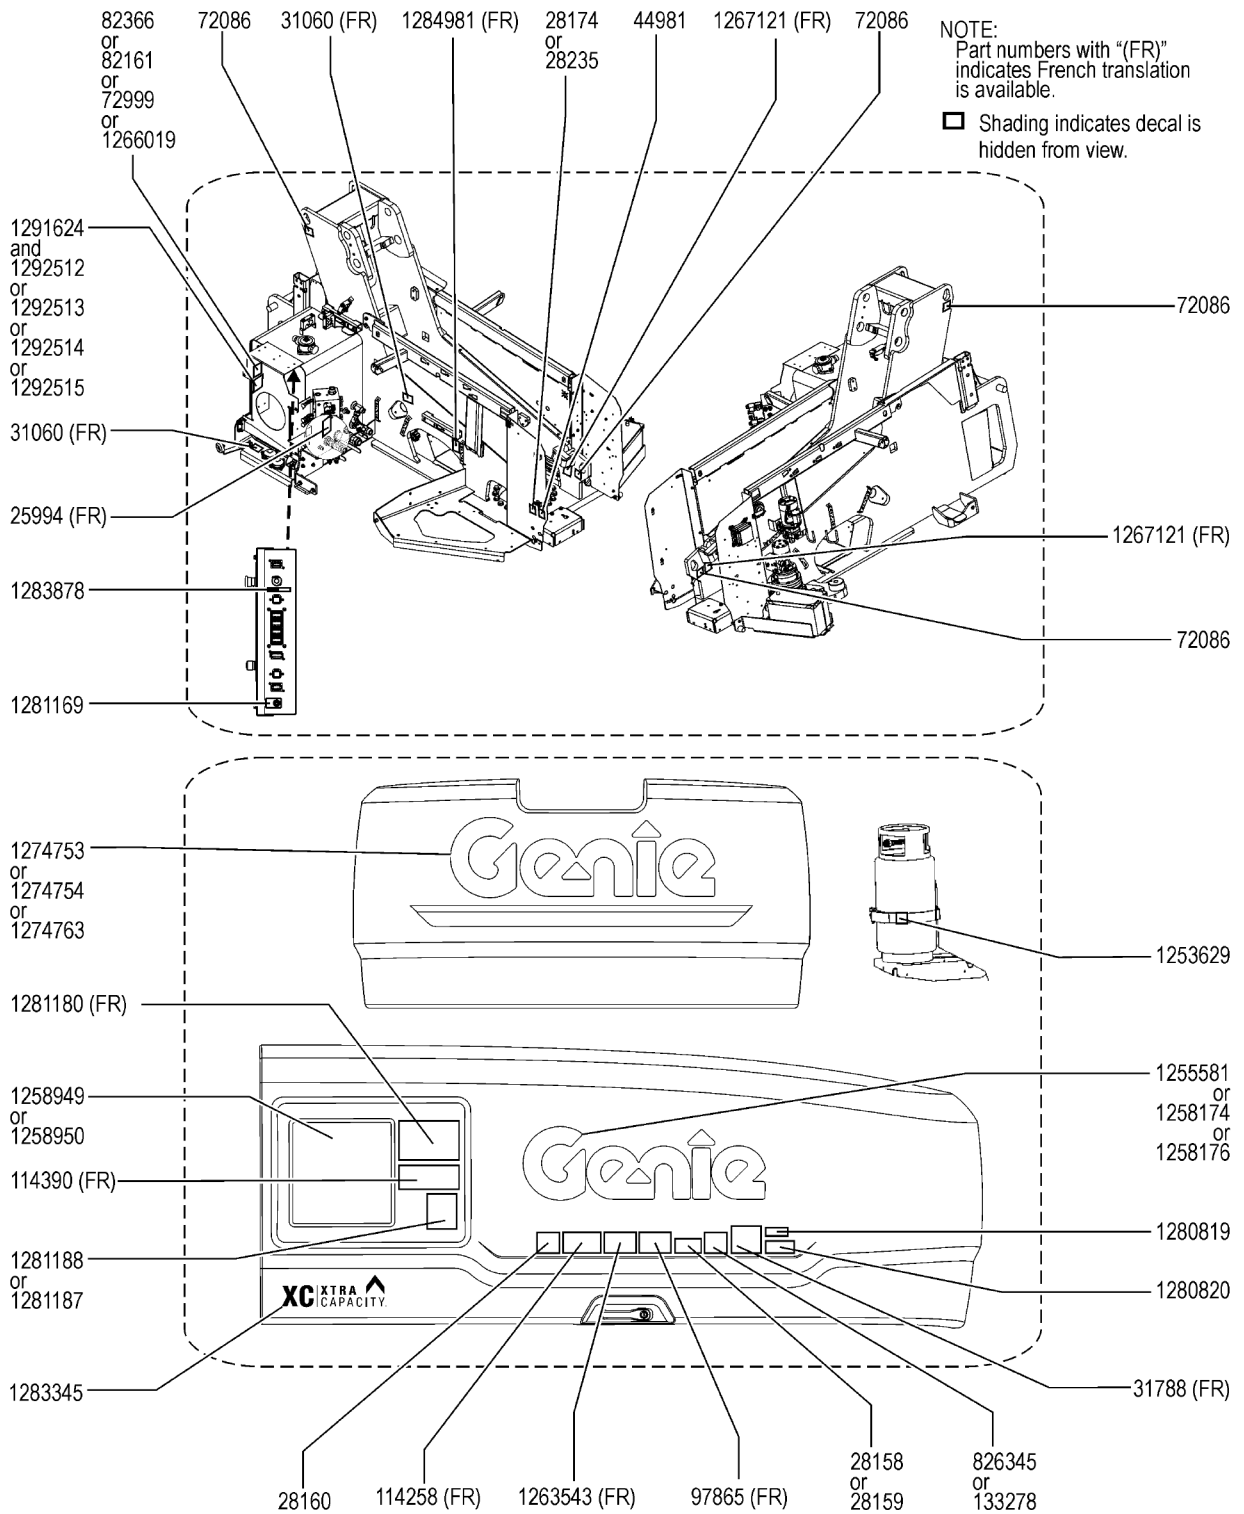

101.1 Decals with Words, Hydraulic Tank Side

101.1 Decals with Words, Hydraulic Tank Side

Item	Part No.	Description	Qty.
1	25994GT	DECAL,NOTICE,SHUTOFF VALVES	1
2	28158GT	DECAL,LABEL,UNLEADED GAS ONLY	1
		Option, fuel	
3	28159GT	DECAL,LABEL,DIESEL FUEL	1
		Option, fuel	
4	28160GT	DECAL,LABEL,LIQUID PROPANE	1
		Option, LPG tank	
5	28174GT	DECAL, POWER TO PLATFORM 230V**	1
6	28235GT	DECAL, POWER TO PLATFORM 115V**	1
7	31060GT	DECAL,DANGER DO NOT ALTER SWTC	2
8	31788GT	DECAL,DANGER,BATTERY SAFETY***	1
9	44981GT	DECAL LABEL AIRLINE 110PSI	1
		Option, airline to plat	
10	72086GT	DECAL,LABEL,LIFTING EYE	4
11	72999GT	DECAL,LABEL,PETRO CANADA***	1
		Option, hydraulic oil	
12	82161GT	DECAL,LABEL,UCON HYDROLUBE	1
		Option, hydraulic oil	
13	82366GT	DECAL, LABEL - CHEVRON RANDO	1
		Option, hydraulic oil	
14	97865GT	DECAL,WARN,ELECTRO HAZARD	1
15	114258GT	DECAL,DANGER,NO SMOKING	1
16	114390GT	DECAL,DANGER,ELECT HAZARD***	1
17	133278GT	DECAL,LOW/ULTRA LOW SULFR FUEL	1
		(TPEM/ROW)	
18	826345GT	DECAL,ULS DIESEL ONLY,TIER 4	1
		(Tier 4)	
19	1253629GT	DECAL,LP BOTTLE,S60	1
		Option, LP bottle	
20	1255581GT	DECAL,COSMETIC, 10" GENIE BLUE	1
21	1258174GT	DECAL,COSMETIC,10" GENIE WHITE	1
22	1258176GT	DECAL,COSMETIC,10" GENIE BLACK	1
23	1258949GT	OVERLAY GROUND CONTROLS S-BOOM JIB	1
		(S-45 XC)	
23B	1286638GT	KIT,GBOX OVERLAY,ALC600,S-BOOMS,JIB	
		S-45 XC (includes 1258949)	
24	1258950GT	OVERLAY GROUND CONTROLS S-BOOM	1
		(S-40 XC)	
24B	1286637GT	KIT,GBOX OVERLAY,ALC600,S-BOOMS	
		S-40 XC (includes 1258950)	
25	1263543GT	DECAL, IMPROPER OPERATION	1
26	1266019GT	DECAL, LABEL, SHELL TELLUS	1
		Option, hydraulic oil