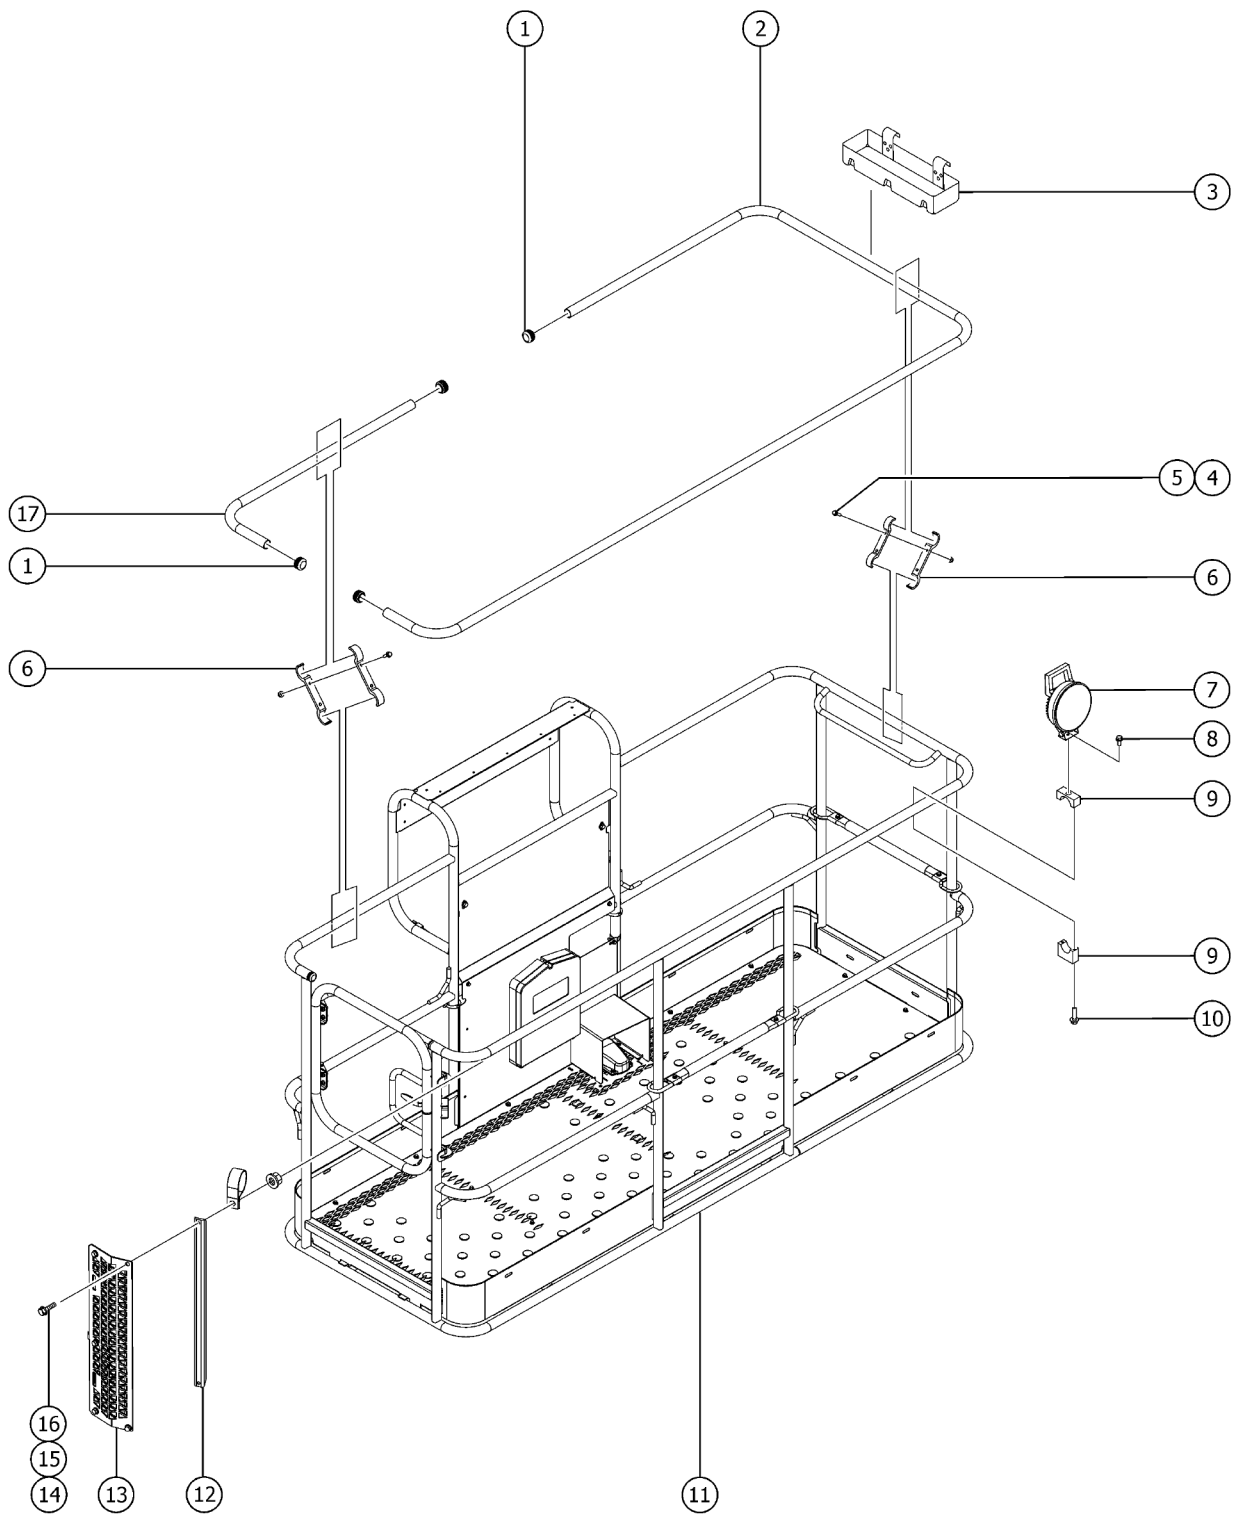

802.1 Platform Options

802.1 Platform Options

Item	Part No.	Description	Qty.
A	1291495GT	KIT, AUX RAIL, 6' PLAT, SIDE GATE ..... (6 foot platform)	
B	1291496GT	KIT, AUX RAIL, 8' PLAT, SIDE GATE ..... (8 foot platform)	
1	55753GT	BUMPER, PLASTIC, 1.25 O.D. ....	4
2	1271077GT	AUX RAIL, 8' PLAT., TRI ENTRY ..... (8 foot Platform)	1
2B	1270570GT	AUX RAIL, 6' PLAT, SIDE ENTRY ..... (6 foot Platform)	1
3	9599-SGT	TOOL TRAY ACCESSORY*** .....	1
4	824079GT	SCREW,HHF,1/4-20X1,8,ZAG ..... (8 foot Platform)	26
4B	824079GT	SCREW,HHF,1/4-20X1,8,ZAG ..... (6 foot Platform)	22
5	824027GT	NUT,TL FLG,1/4-20,G,ZAG ..... (8 foot Platform)	26
5B	824027GT	NUT,TL FLG,1/4-20,G,ZAG ..... (6 foot Platform)	22
6	122073GT	SUPPORT, RAILING ..... (8 foot Platform)	26
6B	122073GT	SUPPORT, RAILING ..... (6 foot Platform)	22
7	1282993GT	ASSY, WORK LIGHT, 12V LED .....	2
7-	1296186GT	BRACKET,MOUNTING,LIGHT OPT,S40/45 XC .....	
8	824085GT	SCREW,HHF,5/16-18X.75,8,ZAG .....	2
9	35956GT	BRACKET,WORK LIGHT MOUNT 5/16" .....	2
10	824081GT	SCREW,HHF,1/4-20X1.5,8,ZAG .....	4
11		Ref.WELDMENT, PLATFORM ..... (refer to 601.1)	
12	1277966GT	TUBE,SQ,STL, 1.00 x 1.00 x .120 .....	1
13	1277952GT	GUARD, SWING GATE .....	1
14	824086GT	SCREW,HHF,5/16-18X1,8,ZAG .....	5
15	56424GT	CLAMP,1.25X.5 RUBBER-CUSHION .....	5
16	824028GT	NUT,TL FLG,5/16-18,G,ZAG .....	5
17	1271078GT	AUX RAIL, 8' PLAT., TRI ENTRY ..... (8 foot Platform)	1
17B	1270571GT	AUX RAIL, 6' PLAT, SIDE ENTRY ..... (6 foot Platform)	1