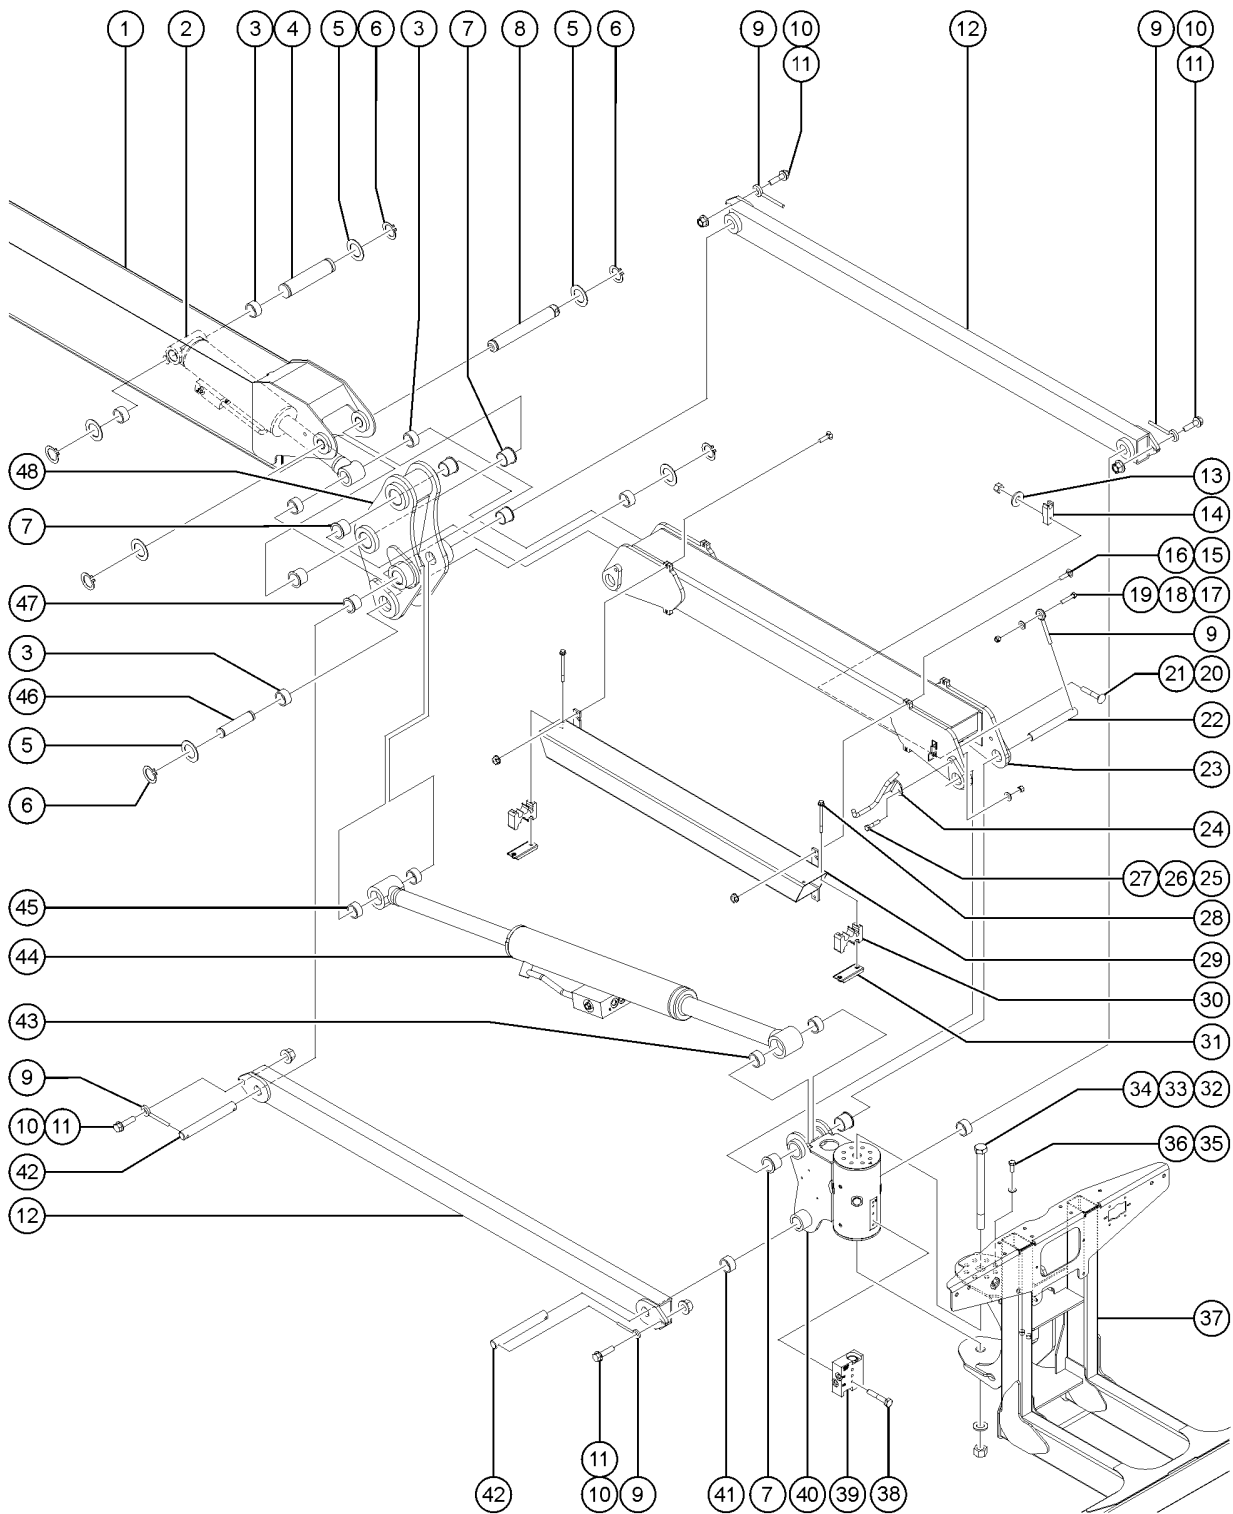

506.1 Jib Boom and Platform Rotator, S-45 XC

Item	Part No.	Description	Qty.
-	61283GT	SLEAVING,PARKER TEK,2.00"	
1	1279603GT	ASSEMBLY, BOOM #2 WITH BEARINGS, S40/45XC (refer to 502.1)	1
2	1289425GT	ASSEMBLY, CYLINDER, PLATFORM LEVEL includes fittings	1
2-	1273589GT	CYLINDER, PLATFORM LEVEL includes bearings	1
2-	77303GT	VALVE, CNTRBAL 3500 PSI, ATM VEN	2
2-	1279049GT	SEAL KIT, CYLINDER, LEVEL	
3	18396GT	BEARING,1.5IDX1.75ODX1.0L	6
4	1279567GT	PIN, 1.50DIA X 8.50LG, 2RING	1
5	1251565GT	WASHER,SHIM,1.56X2.5X0.061,ZAG	6
6	825796GT	SNAP RING,EXTERNAL,1.50,ZAG	6
7	214226GT	BEARING,FL,1.75IDX2.00ODX1.61L	6
8	1278885GT	PIN, 1.5 X 9.5 LG, 2 GROOVES	1
9	825019GT	ROD END,.375X3.69,ZAG	6
10	824092GT	SCREW, HHF, 3/8-16 X 1.5, 8, ZAG	4
11	1274322GT	NUT,NYLOCK FLG,3/8-16,F,ZAG	4
12	1274511GT	MACHINING, COMPRESSION LINK	2
13	824113GT	WASHER,FLAT,1/4,USS,ZAG from SN S45XCH-709	2
14	1269642GT	CLAMP, HOSE	2
15	1256463GT	BOLT,CARRIAGE,1/4-20X1.25,5,ZAG	4
16	1256679GT	NUT,SERRATED,1/4-20,8,ZAG	4
17	5224GT	SCREW,HHC,3/8-16 X 2 to SN S45XCH-708	2
17B	1253478GT	SCREW,HHF,3/8-16X2,8,ZAG from SN S45XCH-709	
18	6097GT	WASHER,FLAT,USS,3/8",Y to SN S45XCH-708	2
18B	1255758GT	WASHER,FLAT,3/8,USS,ZAG from SN S45XCH-709	
19	7713GT	NUT, LP NYLOCK, 3/8-16 to SN S45XCH-708	2
19B	1274166GT	NUT,NYLOCK,3/8-16,C,ZAG from SN S45XCH-709	
20	1255756GT	BOLT,CARRIAGE,1/4-20X1.5,5,ZAG	2
21	1274165GT	NUT,NYLOCK,1/4-20,C,ZAG	2