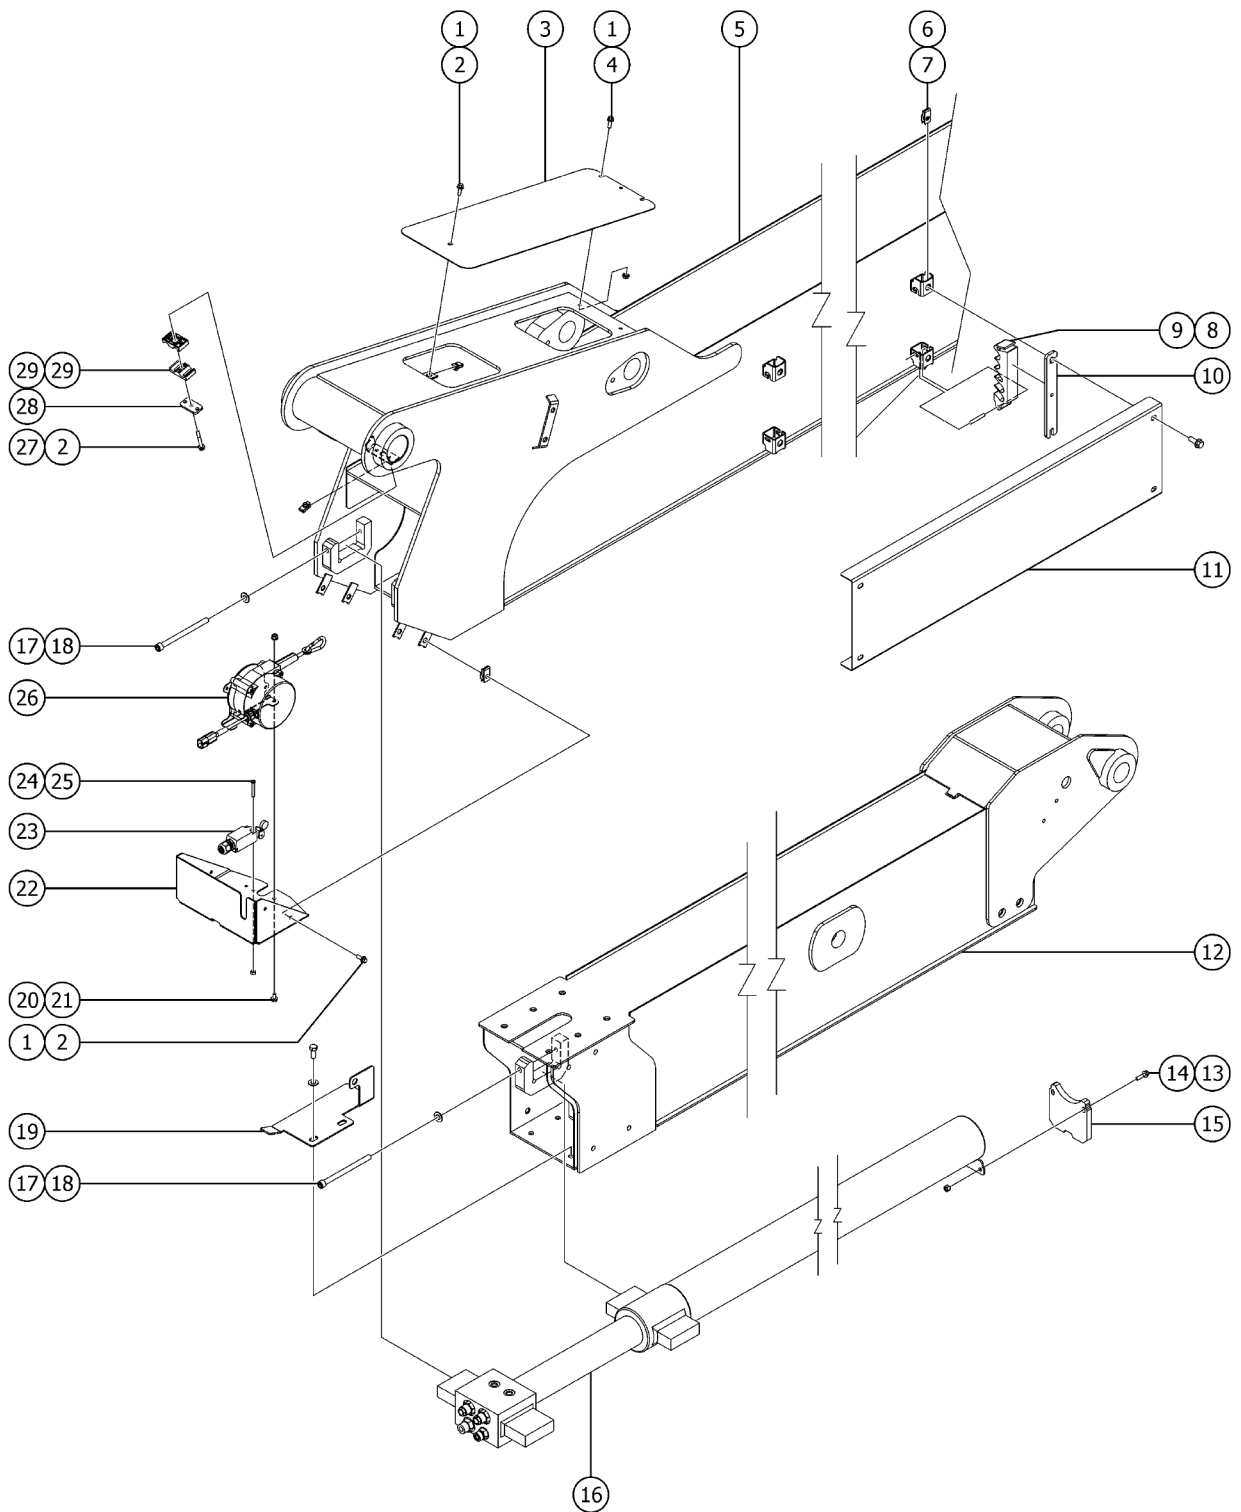

502.1 Boom Assembly, View 1

<i>Item</i>	<i>Part No.</i>	<i>Description</i>	<i>Qty.</i>
26	1278575GT	LENGTH TRANSDUCER 175", CAN ID45 .....	1
27	1253485GT	SCREW,HHF,1/4-20X2,8,ZAG .....	1
28	96196GT	PLATE,HOSE ROUTING,BULKHEAD ** .....	1
29	78736GT	CLAMP, 2 HOSE, PLASTIC, 5/8 .....	2