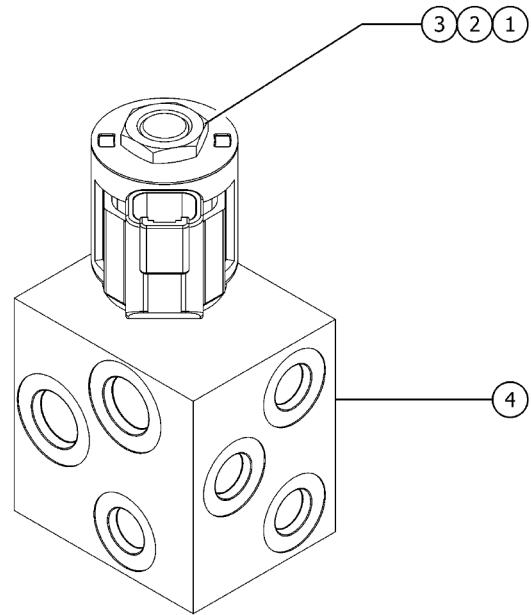

Jib Select Manifold