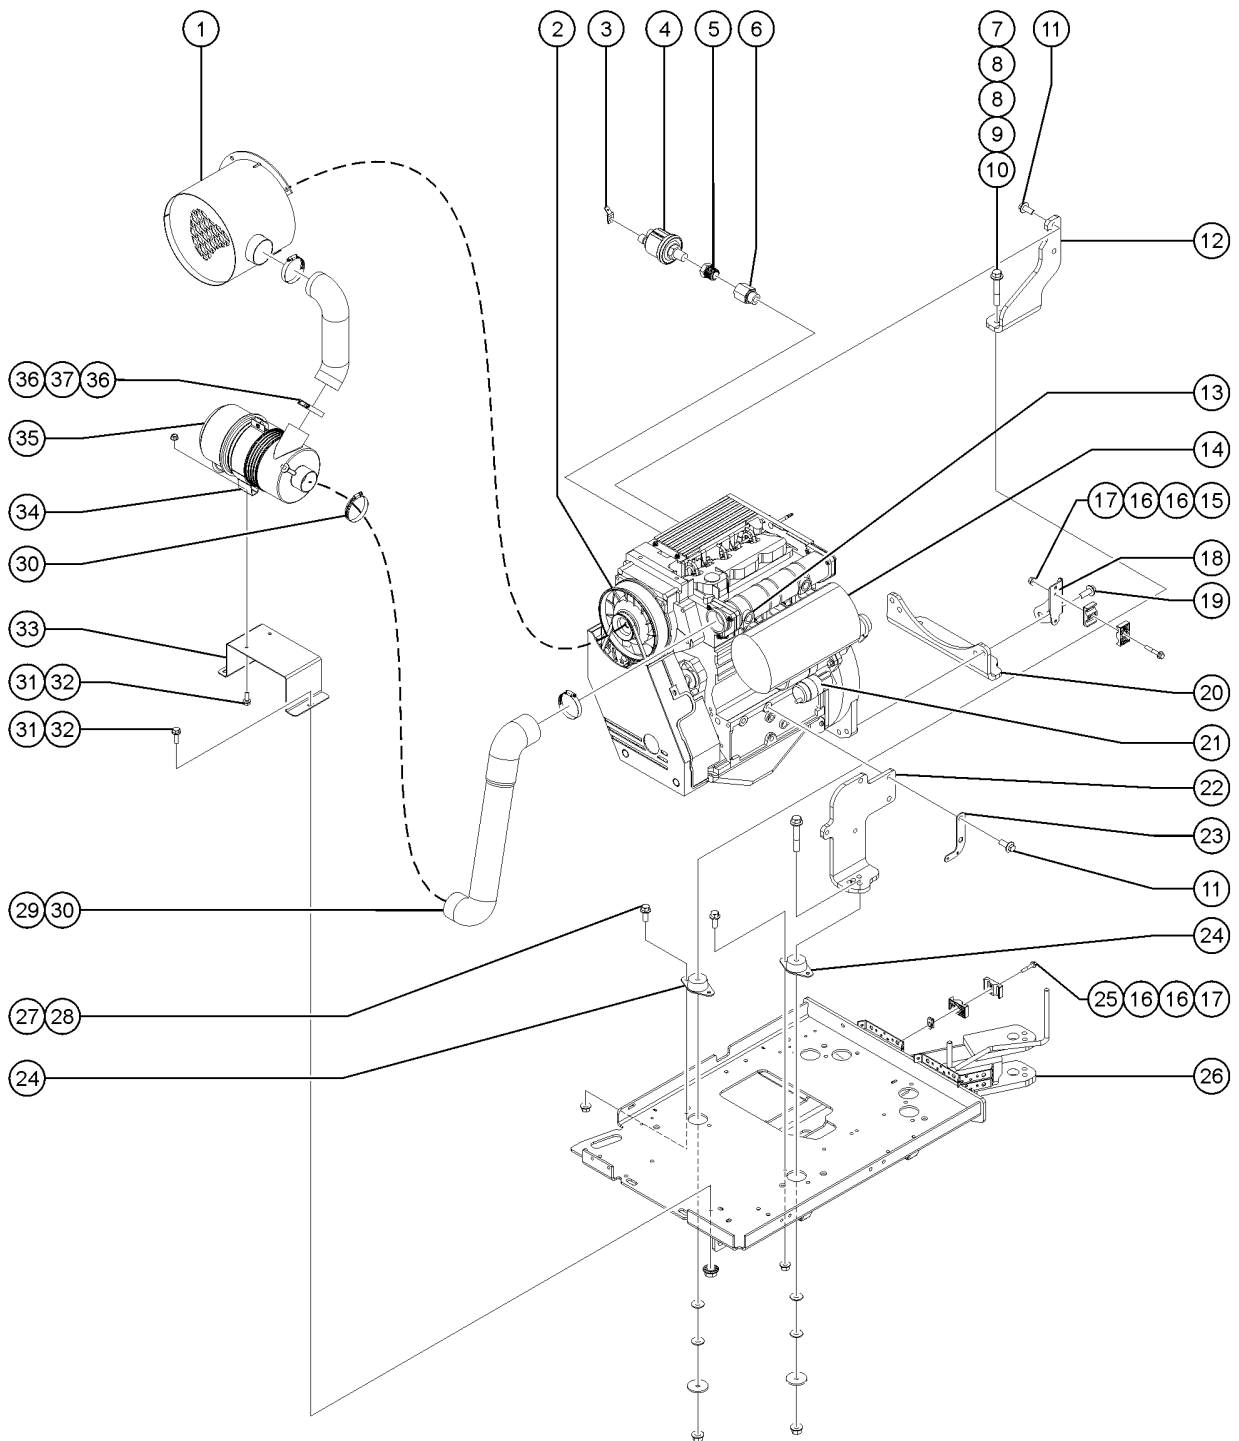

402.1 Deutz D2011L03i, View 2

Item	Part No.	Description	Qty.
25	56912GT	SPRING CLIP,1/4-20,.025-.15X.5	2
26	1271380GT	WELDMENT, ENGINE TRAY	1
		(refer to 417.1)	
27	824090GT	SCREW,HHF,3/8-16X1,8,ZAG	4
28	1274322GT	NUT,NYLOCK FLG,3/8-16,F,ZAG	4
29	70375GT	HOSE,AIR CLEANER	1
30	30971GT	CLAMP,HOSE,3.0"	2
31	824086GT	SCREW,HHF,5/16-18X1,8,ZAG	5
32	1255805GT	NUT,SERRATED,5/16-18,8,ZAG	5
33	70351GT	FORMING,AIR CLEANER MOUNT	1
34	53952GT	BRKT,AIR CLEANER ORIENTATION**	1
35	63463GT	AIR CLEANER,NELSON***	1
35-	52866GT	EVACUATOR VALVE-AIR CLEANER	
35-	58415GT	CLIP,AIR CLEANER END CAP***	
35-	62420GT	FILTER,AIR***	
35-	65810GT	BAFFLE, AIR CLEANER (27915)**	
36	45435GT	CLAMP,HOSE,2.50"	2
37	101006GT	TUBE,AIR CLEANER INLET	1