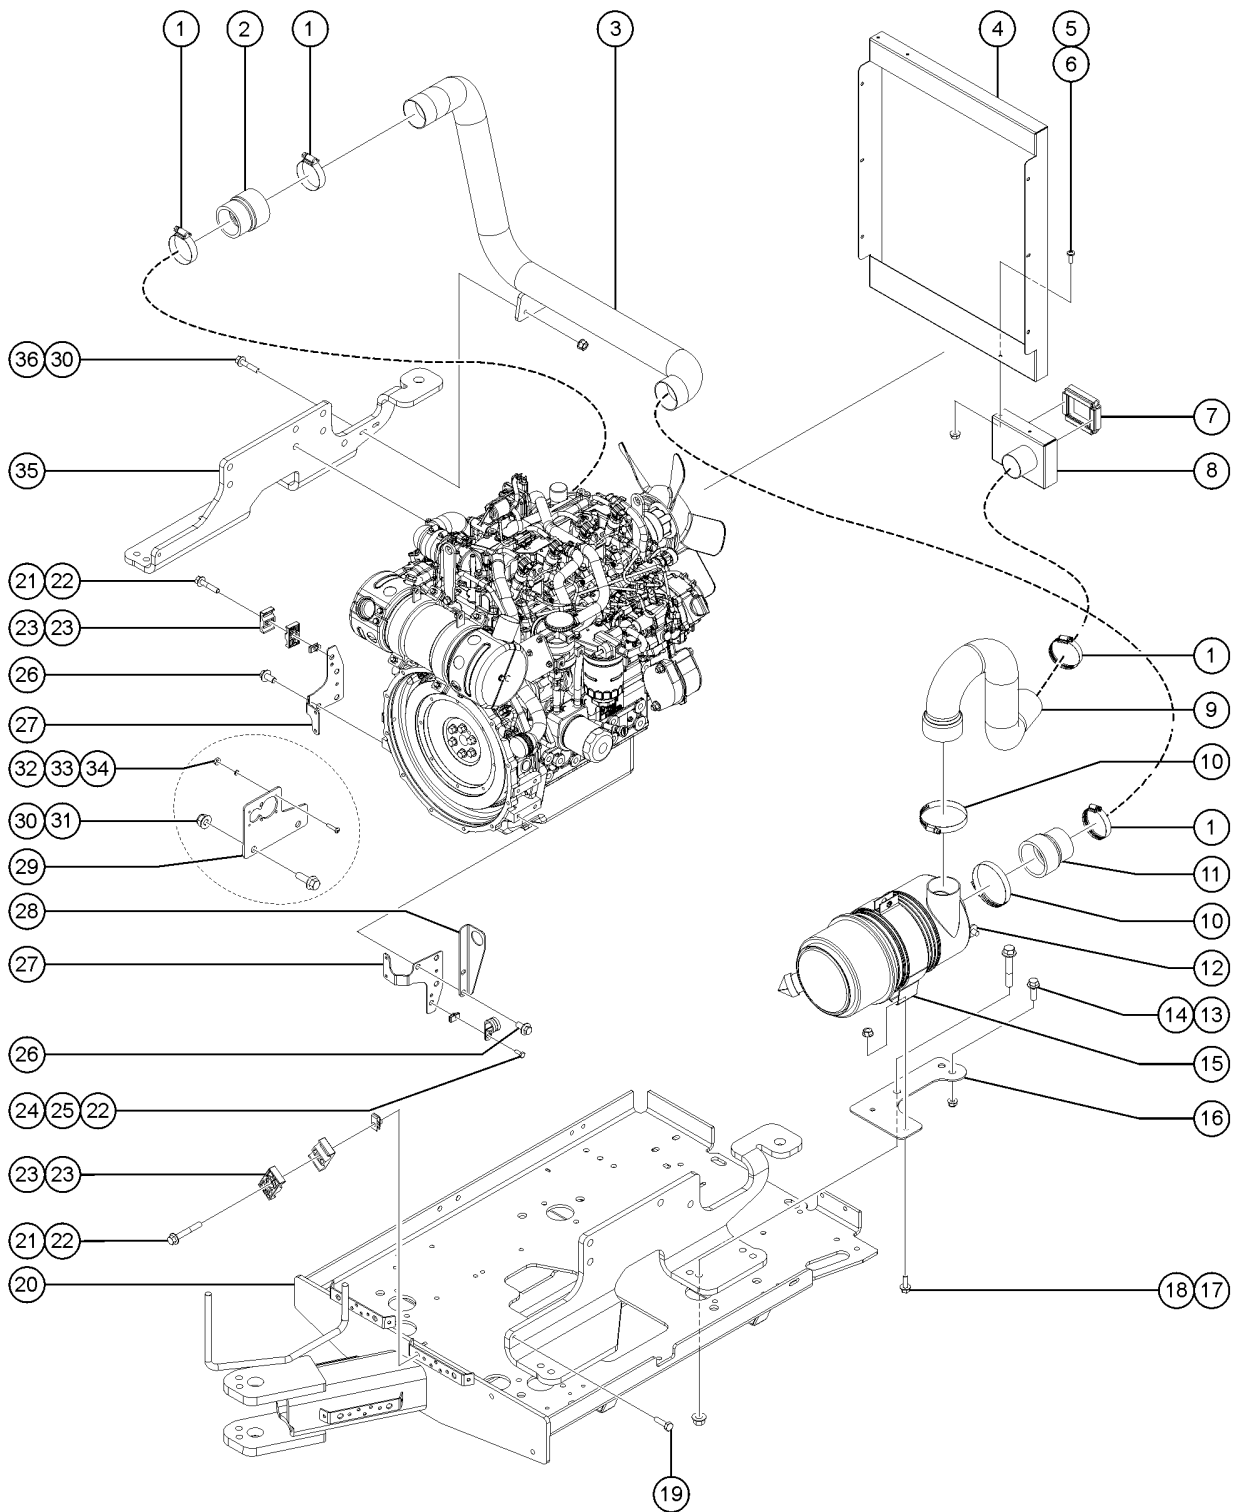

409.1 Perkins 404F-E22T, View 2

Item	Part No.	Description	Qty.
1	45435GT	CLAMP,HOSE,2.50"	4
2	1253487GT	ADAPTER, 2" TO 1.8", PERK 404F	1
3	1286315GT	WELDMENT,AIR INTAKE PIPE,PERKINS CRDI,Z45XC	1
4	235660GT	FORMING,RADIATOR SHROUD	1
		(Refer to 408.1)	
5	1251757GT	SCREW,PHPM,10-32X.50,ZAG	2
6	1283005GT	NUT,NYLOCK FLG,10-32,A,ZAG	2
7	119219GT	TRIM,EDGE,1/8X3/4 END BULB	19
8	1285245GT	WELDMENT, INTAKE BOX	1
9	217682GT	HOSE, RAW AIR INTAKE, Z45	1
10	30971GT	CLAMP,HOSE,3.0"	2
11	216150GT	ADAPTER, AIR HOSE, PERK 404F	1
12	63463GT	AIR CLEANER,NELSON***	1
12-	58415GT	CLIP,AIR CLEANER END CAP***	
12-	62420GT	FILTER,AIR***	
12-	65810GT	BAFFLE, AIR CLEANER (27915)**	
12-	52866GT	EVACUATOR VALVE-AIR CLEANER	
12-	6888GT	SCREW,HHC,1/4-20 X 1	
12-	5397GT	WASHER,FLAT,USS,5/16",Y	
12-	6782GT	NUT,NYLOCK,5/16-18	
13	1253498GT	SCREW,HHF,1/2-13X1.5,8,ZAG	2
14	1274172GT	NUT,NYLOCK FLG,1/2-13,G,ZAG	2
15	53952GT	BRKT,AIR CLEANER ORIENTATION**	1
16	215472GT	PLATE, AIR CLEANER, 404F-22	1
17	824085GT	SCREW,HHF,5/16-18X.75,8,ZAG	2
18	1255805GT	NUT,SERRATED,5/16-18,8,ZAG	2
19	824061GT	SCREW,HHC,1/4-20X1.25,8,ZAG	1
20	1271380GT	WELDMENT, ENGINE TRAY	1
		(Refer to 417.1)	
21	824082GT	SCREW, HHF, 1/4-20 X 1.75, 8, ZAG	3