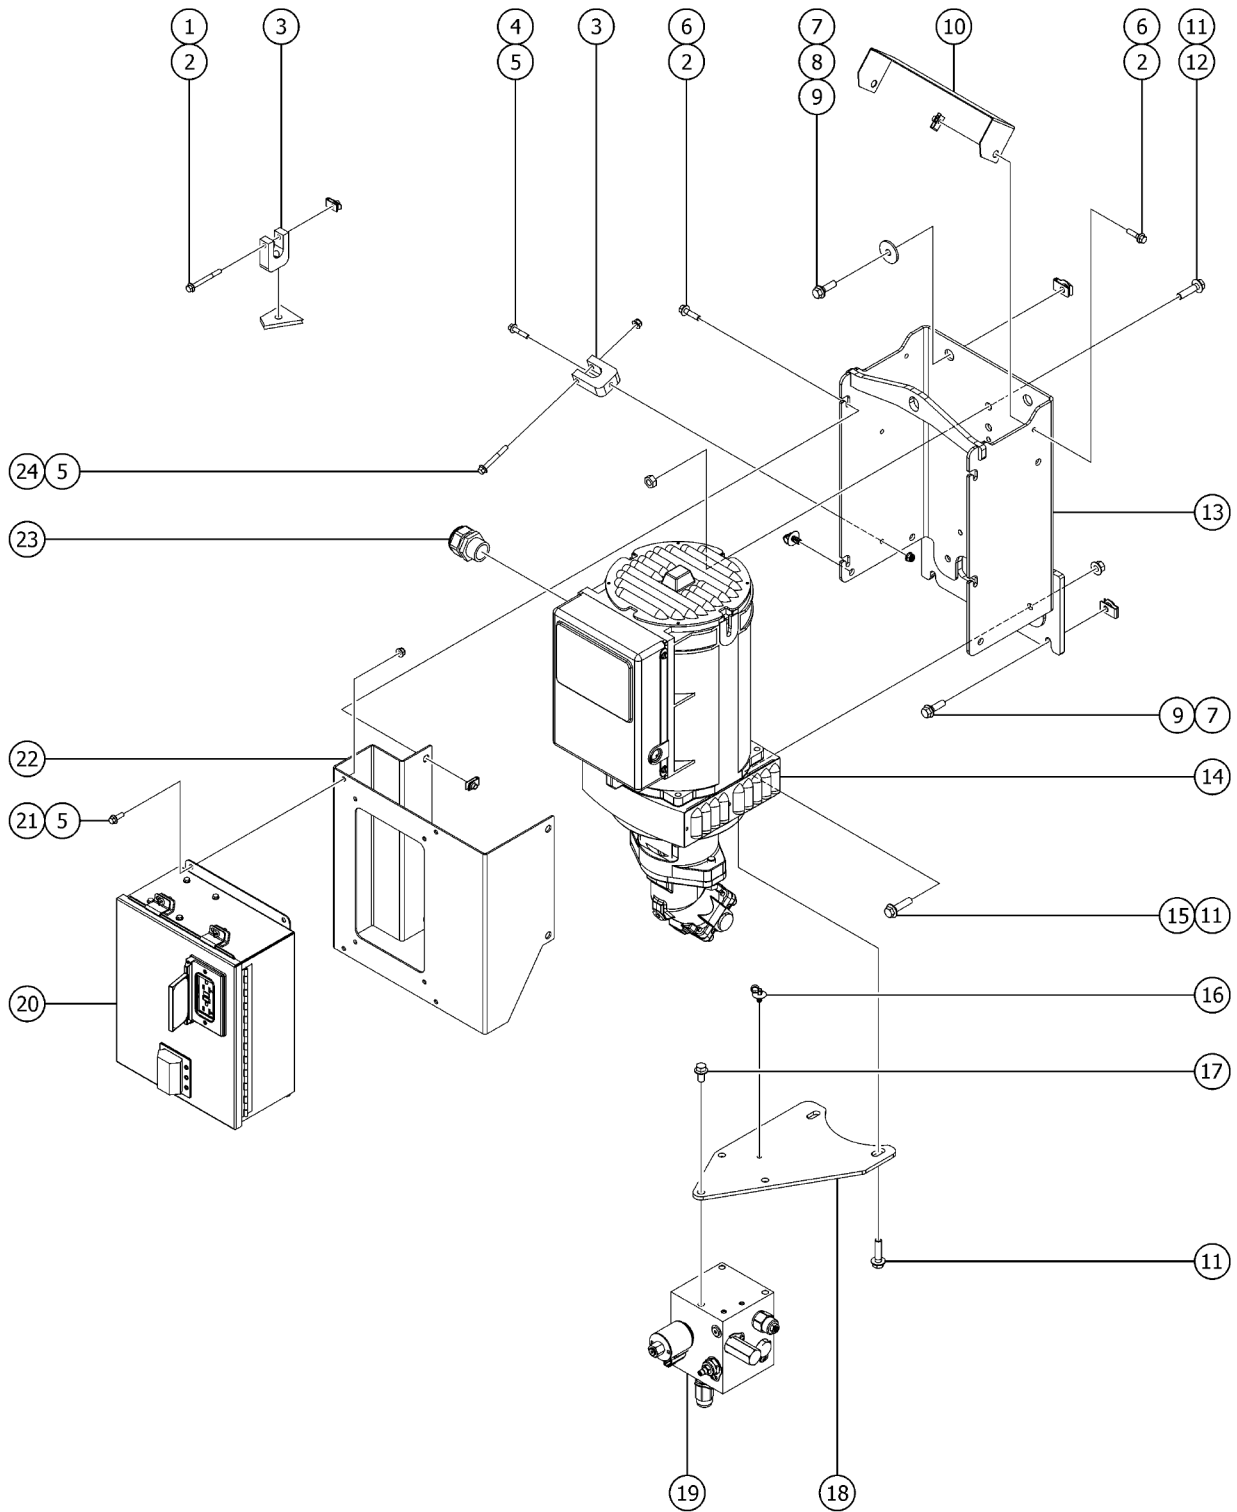

806.1 Welder Option, Chassis Components - View 1

806.1 Welder Option, Chassis Components - View 1

<i>Item</i>	<i>Part No.</i>	<i>Description</i>	<i>Qty.</i>
22	1286178GT	FORMING, JBOX BRACKET	1
23	20776GT	CABLE SQUEEZE CONN.	1
24	1253485GT	SCREW,HHF,1/4-20X2,8,ZAG	2