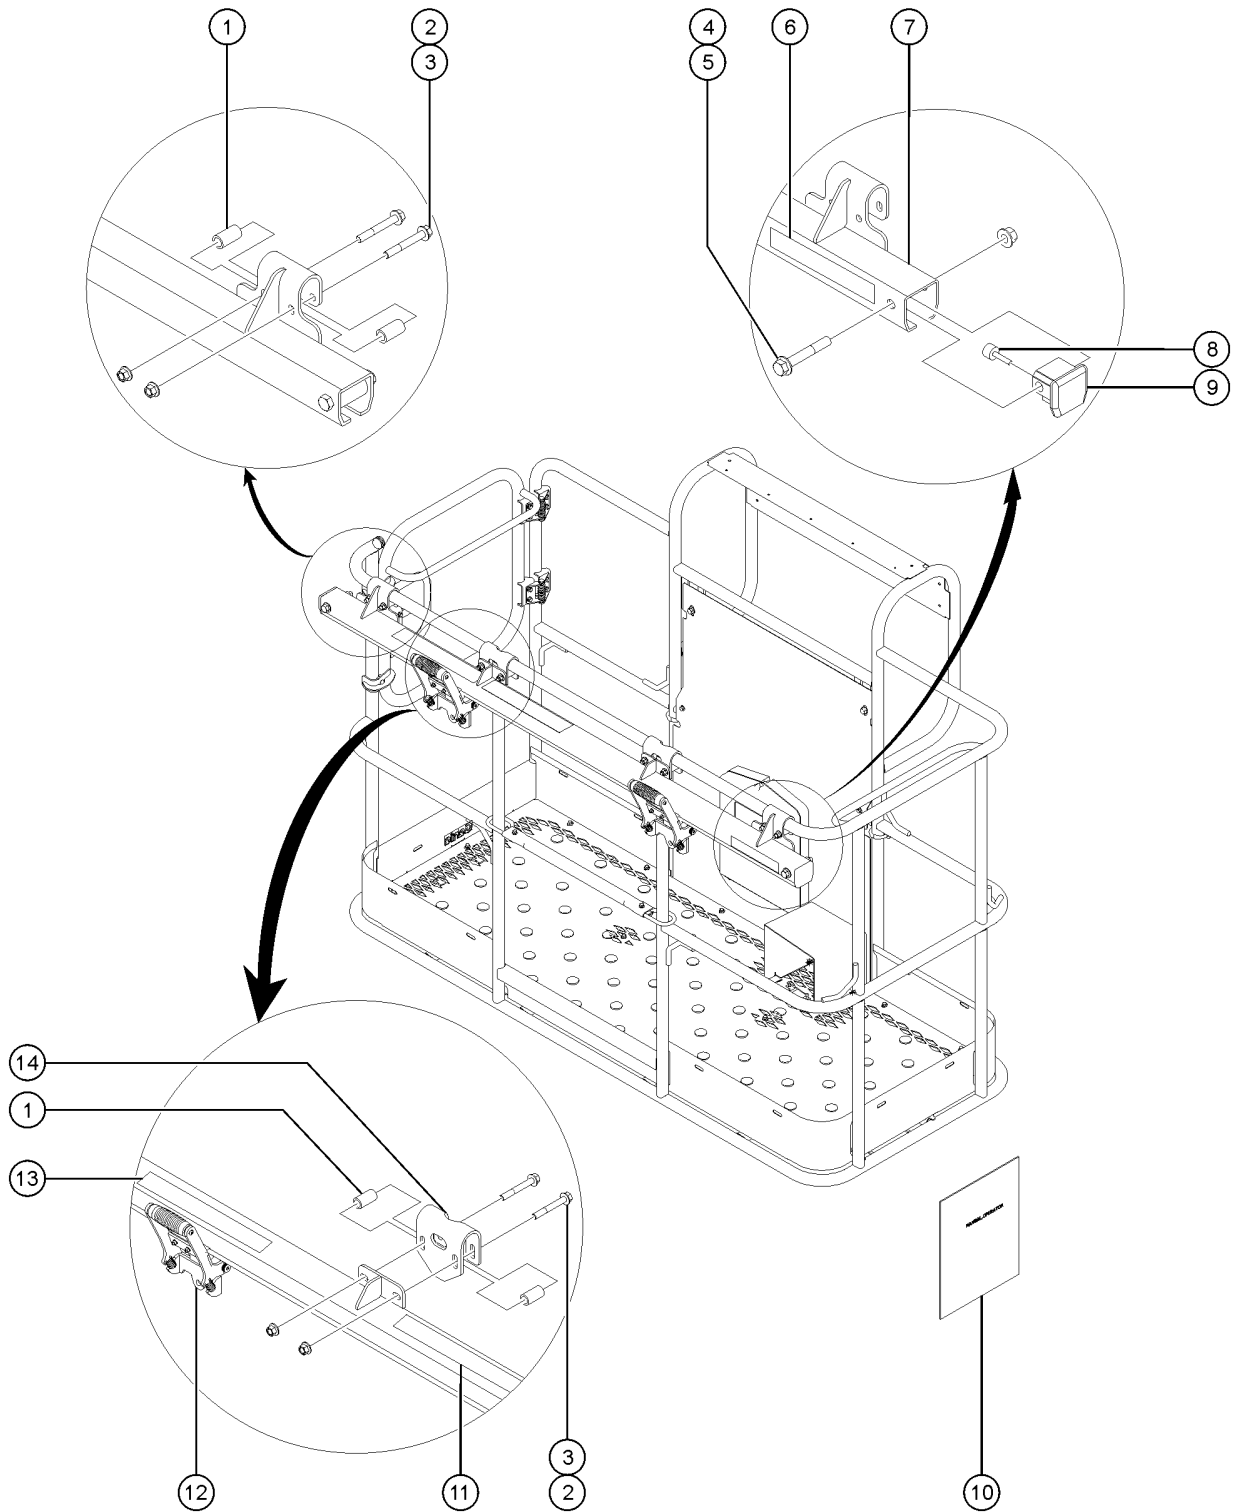

824.1 Lift Tools Expo Installer

Item	Part No.	Description	Qty.
-	1285719GT	ACC, EXPO INSTALLER, 6FT, WORD (complete kit) 6' Platform with Word decals	
-	1288801GT	ACC, EXPO INSTALLER, 8FT, WORD (complete kit) 8' Platform with Word decals	
-	1286618GT	ACC, EXPO INSTALLER, 6FT, SYM (complete kit) 6' Platform with Symbol decals	
-	1288803GT	ACC, EXPO INSTALLER, 8FT, SYM (complete kit) 8' Platform with Symbol decals	
1	1256481GT	SPACER, HANGER BRACKET	8
2	1256856GT	SCREW,HHF,3/8-16X2.5,8,ZAG Torque to 44 ft-lbs/60 Nm	8
3	1274322GT	NUT,NYLOCK FLG,3/8-16,F,ZAG	8
4	1256851GT	SCREW,HHF,1/2-13X3.5,8,ZAG Tighten until snug. Do not over tighten.	2
5	1251997GT	NUT,TL FLG,1/2-13,G,ZAG	2
6	1286393GT	DECAL, BRANDING, EXPO INSTALLER	1
7	1286620GT	WELDMENT, EXPO INSTALLER TRACK, 6FT	1
7B	1288805GT	WELDMENT, EXPO INSTALLER TRACK, 8FT	
8	36388GT	BUMPER,RUBBER,.75 X .50H,STUD	2
9	1260892GT	END STOP. TFAAS TRACK	2
10	1286259GT	SUPPLEMENT,LIFT TOOLS EXPO INSTALLER	1
11	1286261GT	DECAL,MAX SIDE FORCE, LTEI ,WRDS models with Word decals	1
11B	1286263GT	DECAL,MAX MANUAL FORCE, LTEI ,SYMB models with Symbol decals	1
12	1285721GT	TROLLY,EXPO INSTALLER	1
12-	1289692GT	GRIP,CONTOURED ROUND for 1285721	1
12-	1289693GT	BRAKE, EXPO INSTALLER for 1285721	1
12-	1285730GT	SPRING, COMPRESSION, S/S for 1285721	2
13	1286260GT	DECAL,MAX CAPACITY, LTEI, WRDS models with Word decals	1
13B	1286262GT	DECAL,MAX CAPACITY, LTEI, SYMB models with Symbol decals	1
14	1286621GT	FORMING INNER HANGER, EXPO INSTALLER	2