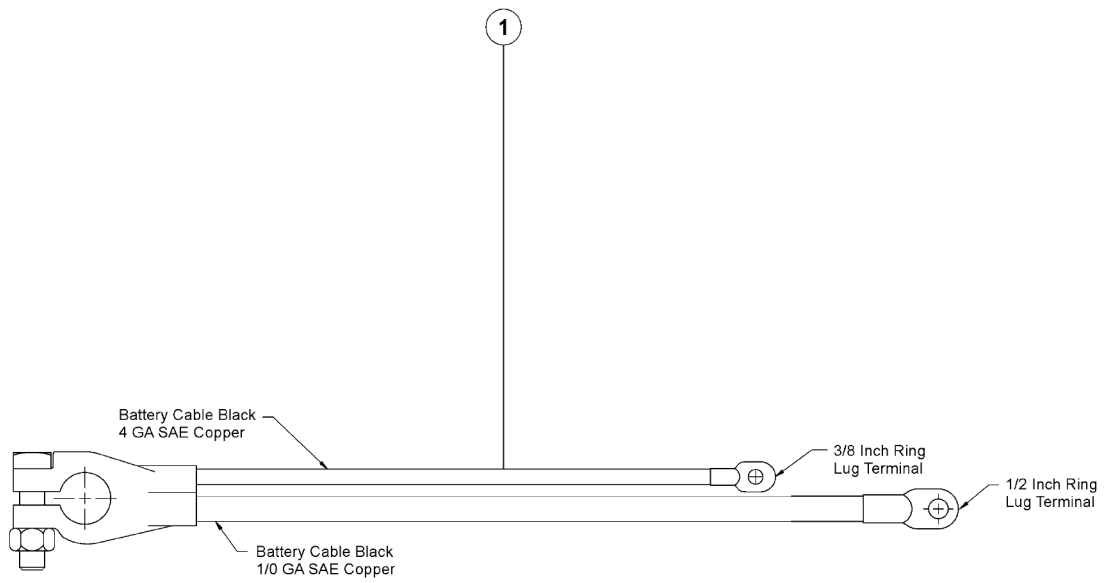

311.117 Battery Cable, Auxiliary Pump, Negative