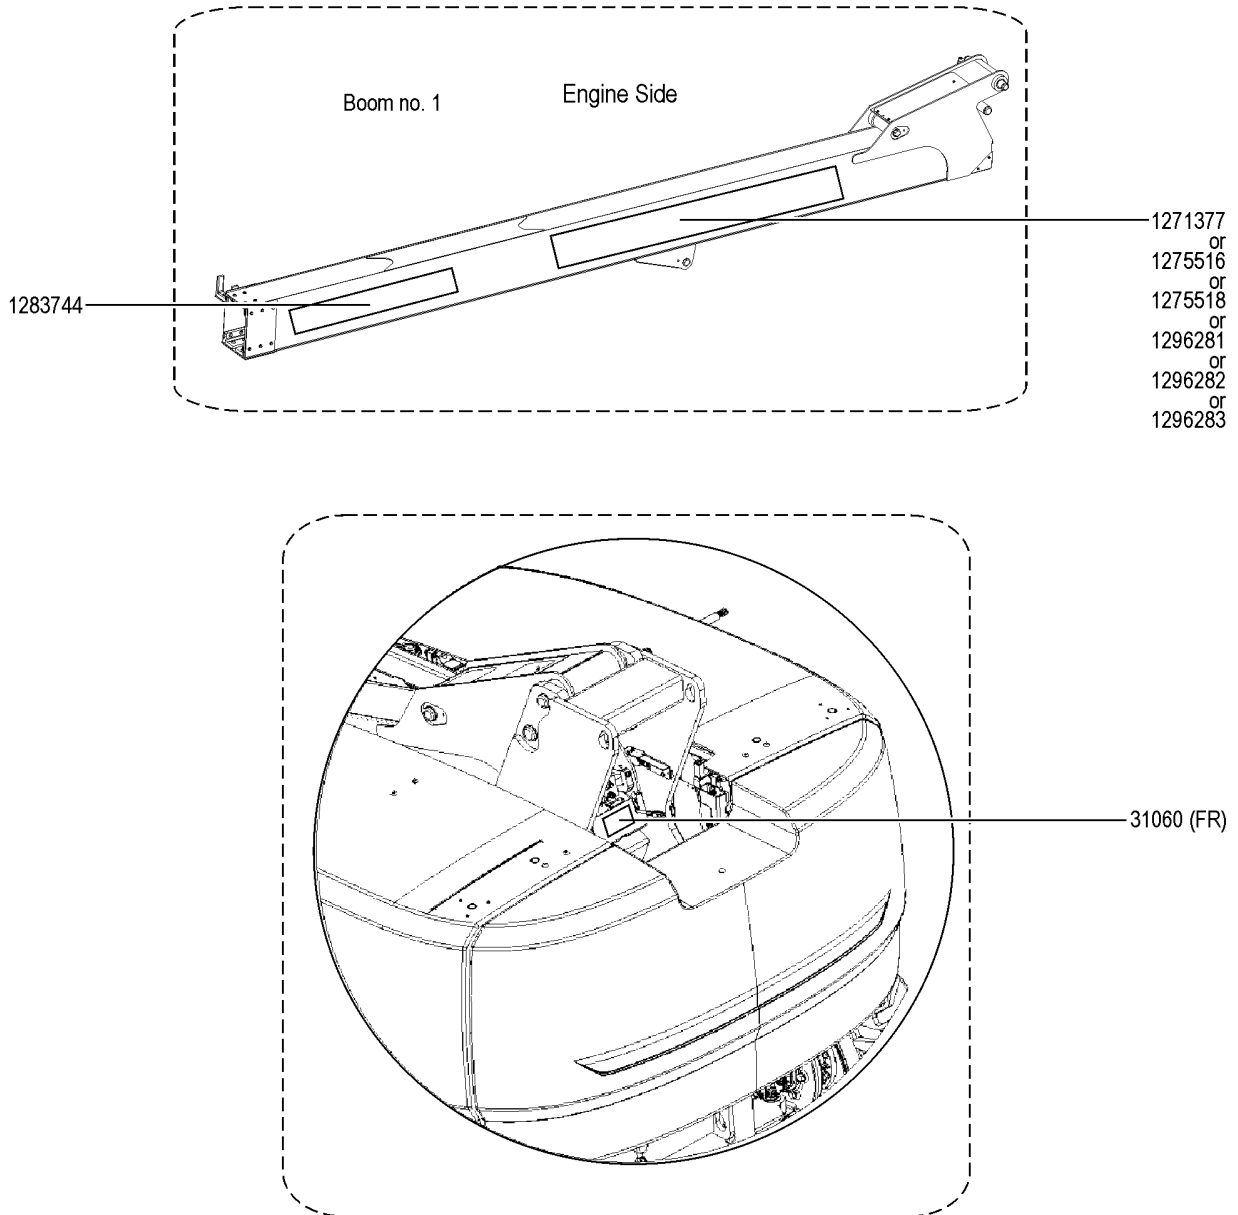

104.1 Decals with Words, Boom S-40 XC

NOTE:
Part numbers with "(FR)"
indicates French translation
is available

104.1 Decals with Words, Boom S-40 XC

Item	Part No.	Description	Qty.
1	31060GT	DECAL,DANGER DO NOT ALTER SWTC	1
2	1271377GT	DECAL, BOOM, GENIE S-40 XC ..... (S-40 XC)	1
3	1275516GT	DECAL, BOOM, GENIE S-40 XC, BLUE ..... (S-40 XC)	1
4	1275518GT	DECAL, BOOM, GENIE S-40 XC, BLK ..... (S-40 XC)	1
5	1283744GT	DECAL, LIFT^POWER	1
6	1296281GT	DECAL, BOOM, GENIE S-40 HF, WHITE ..... (S-40 HF)	1
7	1296282GT	DECAL, BOOM, GENIE S-40 HF, BLUE ..... (S-40 HF)	1
8	1296283GT	DECAL, BOOM, GENIE S-40 HF, BLACK ..... (S-40 HF)	1