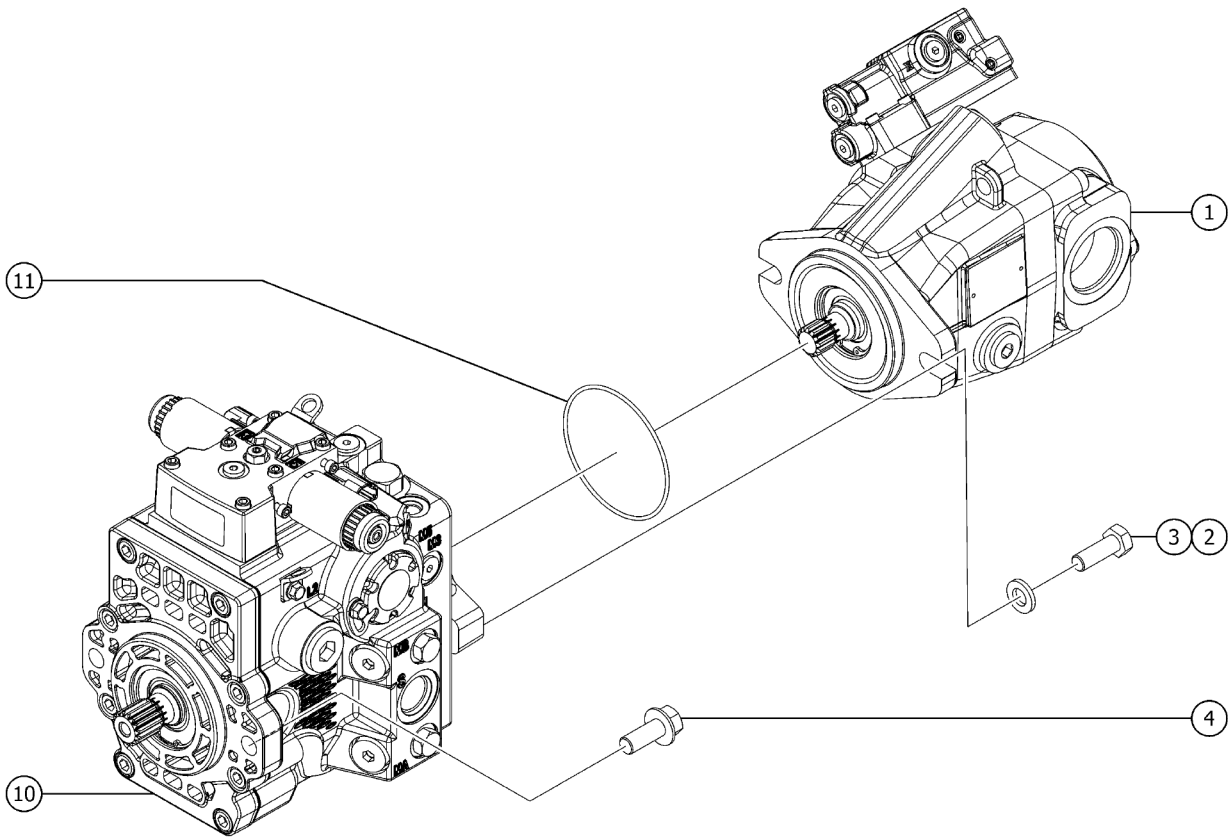

705.1 Hydraulic Pumps

Welder and 3K generator Option