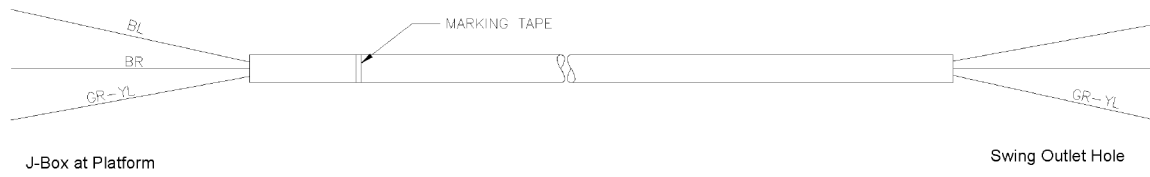

311.125A Cable, Power to Platform, S-40 XC