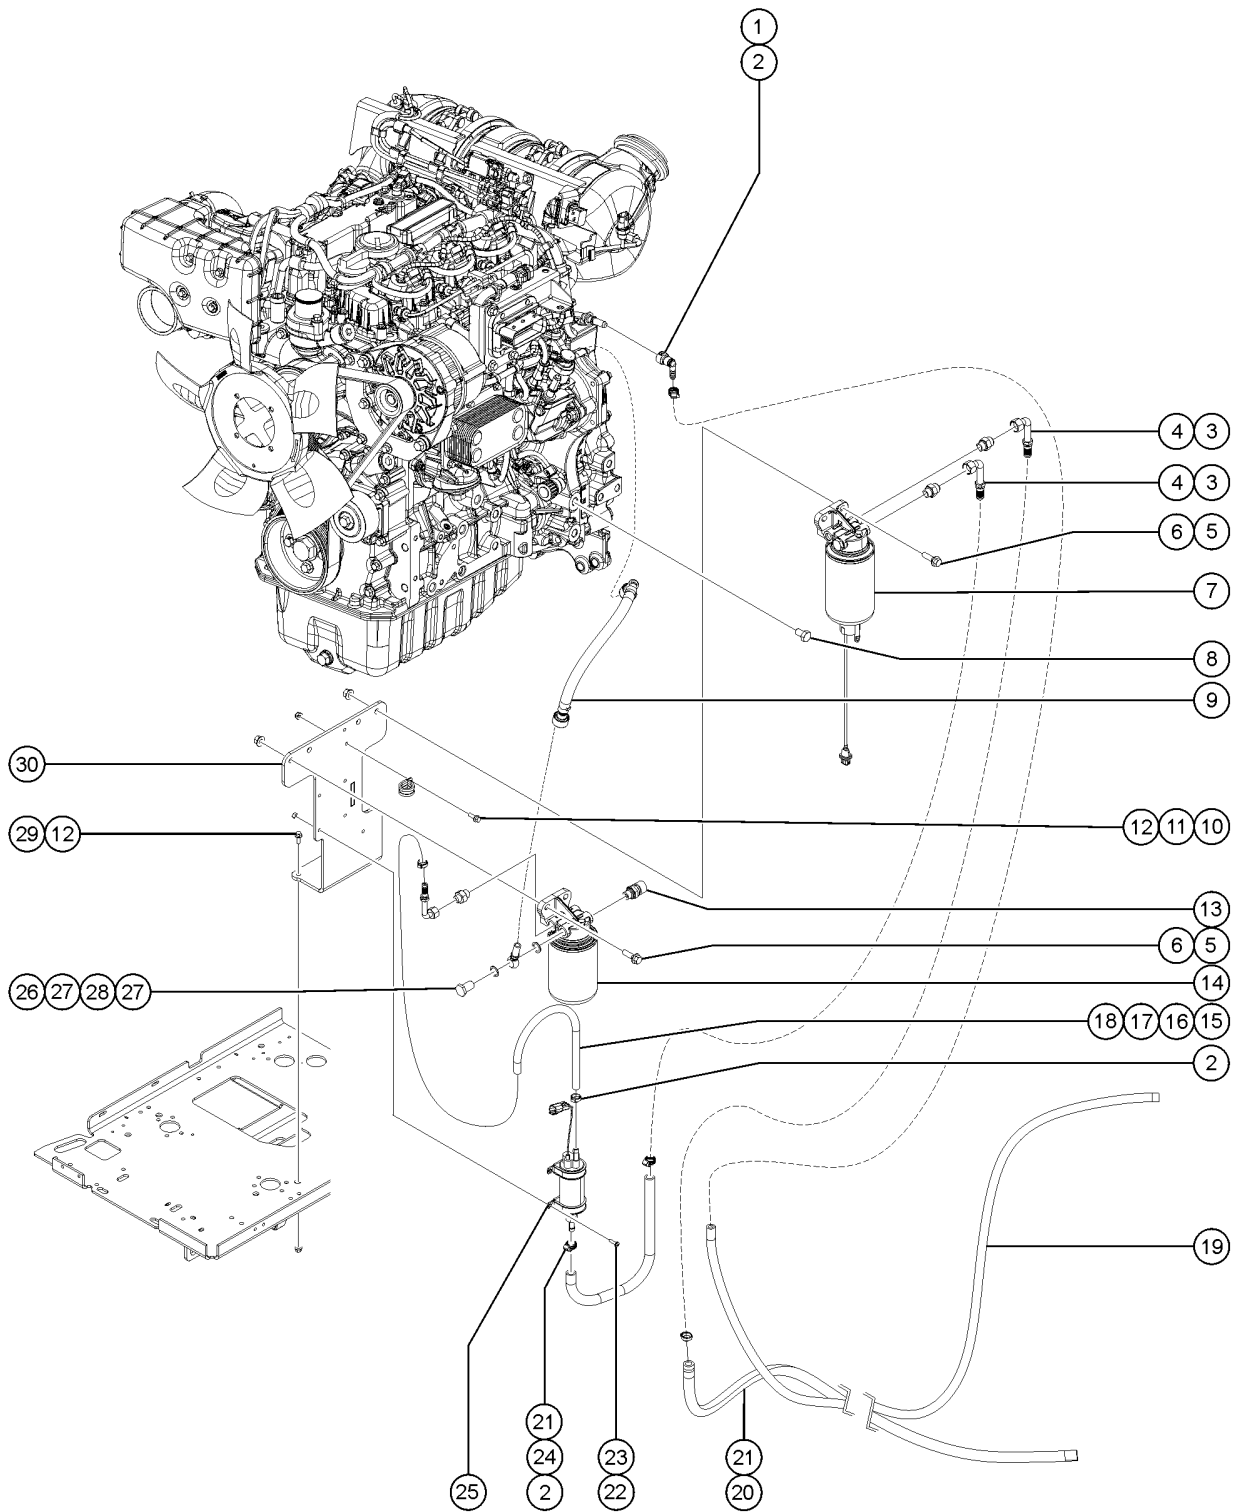

424.1 Deutz TD 2.2L, Stage V - View 7

Item	Part No.	Description	Qty.
-		Due to Stage V regulations, many engine replacement parts require the engine serial number at time of order placement. When ordering engine parts please have both machine and engine serial numbers available. For internal engine parts, contact engine dealer	
-	105214GT	CABLE TIE MOUNT, WINGED	
1	826000GT	CONNECTOR, SAE10, QUICK CONNECT	1
2	81154GT	CLAMP,HOSE,SIZE .31 > .91	3
3	162207GT	FITTING,ELBOW,8GS-8FJX90S	2
4	162209GT	FITTING,CONN,16MM-8MJ	2
5	824091GT	SCREW, HHF, 3/8-16 X 1.25, 8, ZAG	4
6	1274322GT	NUT,NYLOCK FLG,3/8-16,F,ZAG	4
7	236260GT	FILTER, FUEL PRE-FILTER, SPIN-ON, DEUTZ	1
8	1258505GT	SCREW,HHC,M12-1.75X20,DIN933,10.9,ZAB	1
9	1296260-1500GT	HOSE ASSEMBLY - 1/2" FUEL GATES,STR FEM,90 FEM, 15"	1
10	824078GT	SCREW,HHF,1/4-20X.75,8,ZAG	2
11	13268GT	CLAMP,0.75,#12 X 1/4,RUB CUSH	2
12	1277924GT	NUT,NYLOCK FLG,1/4-20,F,ZAG	4
13	824673GT	SENSOR,LOW PRESSURE,DEUTZ 2.9L	1
14	1261236GT	ASSY,FUEL FILTER,DEUTZ 2.9	1
15	824487GT	HOSE,FUEL,3/8,D2.9,MED PSI	1
16	96770GT	CLAMP, HOSE, 1 EAR, 11/16	1
17	162206GT	FITTING,ELBOW,6GS-6FJX90S	1
18	162208GT	FITTING,CONN,16MM-6MJ	1
19	1298374GT	HOSE, ENGINE TO TANK	1
20	1298373GT	HOSE, TANK TO WATER SEPERATOR	1
21	822087GT	CLAMP,HOSE,1EAR,25/32	2
22	1251567GT	SCREW,PHPM SEMS ET,10-24X.75,ZAG	4
23	1274170GT	NUT, NYLOCK, 10-24, A, ZAG	4
24	824486GT	HOSE,FUEL,1/2,D2.9,PUMP	1
25	214691GT	FUEL LIFT PUMP, DEUTZ D 2.9	1