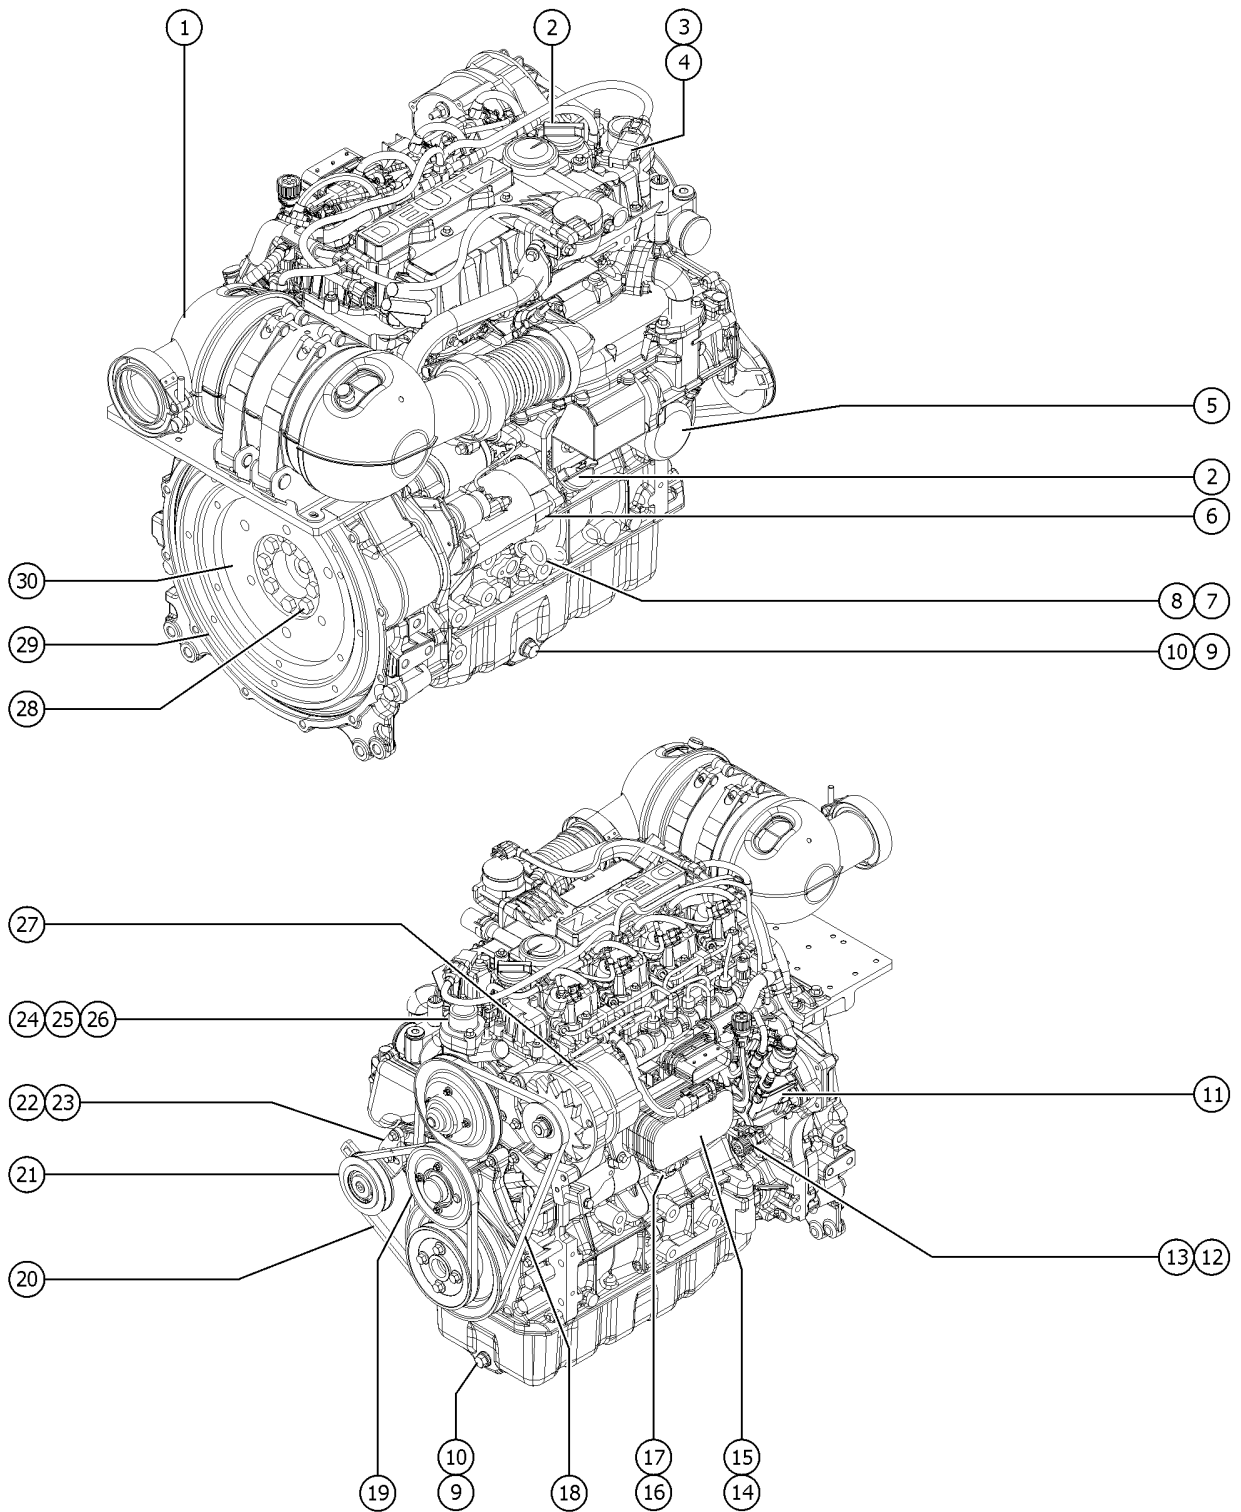

412.1 Deutz D2.9L4 Engine, View 1

Item	Part No.	Description	Qty.
A-	1262870GT	GLOW PLUG, DEUTZ	4
B-	1262871GT	SEAL, FRONT ENGINE,DEUTZ	1
C-	1262872GT	SEAL, REAR ENGINE,DEUTZ	1
D-	1272624GT	KIT,WATER PUMP 2.9 L4 includes fasteners and 1262874 pump	1
D-	1289895GT	WASHER,WATER PUMP (1272624) for 1272624	
E-	1262875GT	O-RING, WATER PUMP	1
F-	1259654GT	INTAKE BREATHER	1
G-	1277974GT	PINS,CONNECTOR,INJ HARNESS,D2.9	
1		OXIDATION CATALYST,DEUTZ (diesel oxygen catalyst/muffler)(contact Genie Parts; engine serial number required)	1
2	29557GT	CAP,OIL FILLER,DEUTZ,DIESEL ***	2
3	1262896GT	SENSOR,INTAKE AIR PRESSURE	1
4	1262897GT	O-RING, INTAKE AIR PRESSURE SENSOR	1
5	49924GT	FILTER,OIL,DEUTZ F4L1011F Genie Genuine Part. See PN 1255653 for compatible aftermarket replacement.	1
5B	1255653GT	FILTER,OIL,DEUTZ,REPLACEMENT Genie Aftermarket Part. Compatible with Genie Genuine Part 49924.	
6	1254594GT	STARTER,3.2KW,DEUTZ D2.9	1
6-	1262868GT	BOLT, DEUTZ STARTER not included sold seperately	
7	825708GT	DIPSTICK,TD2.9	1
8	1262881GT	ORING, OIL DIP STICK	1
9	102587GT	PLUG,ENGINE OIL,DEUTZ F4L2011	2
10	108538GT	RING / SEALING	2
11	1279653GT	PUMP,FUEL,HI PRESS,DEUTZ TD2.9	1
12	1262894GT	SENSOR,CAM/CRANKSHAFT POSITION (crankshaft)	1
13	1262895GT	O-RING, CRANKSHAFT POSITION SENSOR	1
14	1260357GT	OIL COOLER,TD2.9	1
15	1262883GT	GASKET, OIL COOLER, DEUTZ	1
16	824673GT	SENSOR,LOW PRESSURE,DEUTZ 2.9L (oil pressure sensor)	1
17	1262893GT	O-RING, OIL PRESSURE SENSOR	1
18	1262866GT	FAN BELT, ALTERANTOR	1