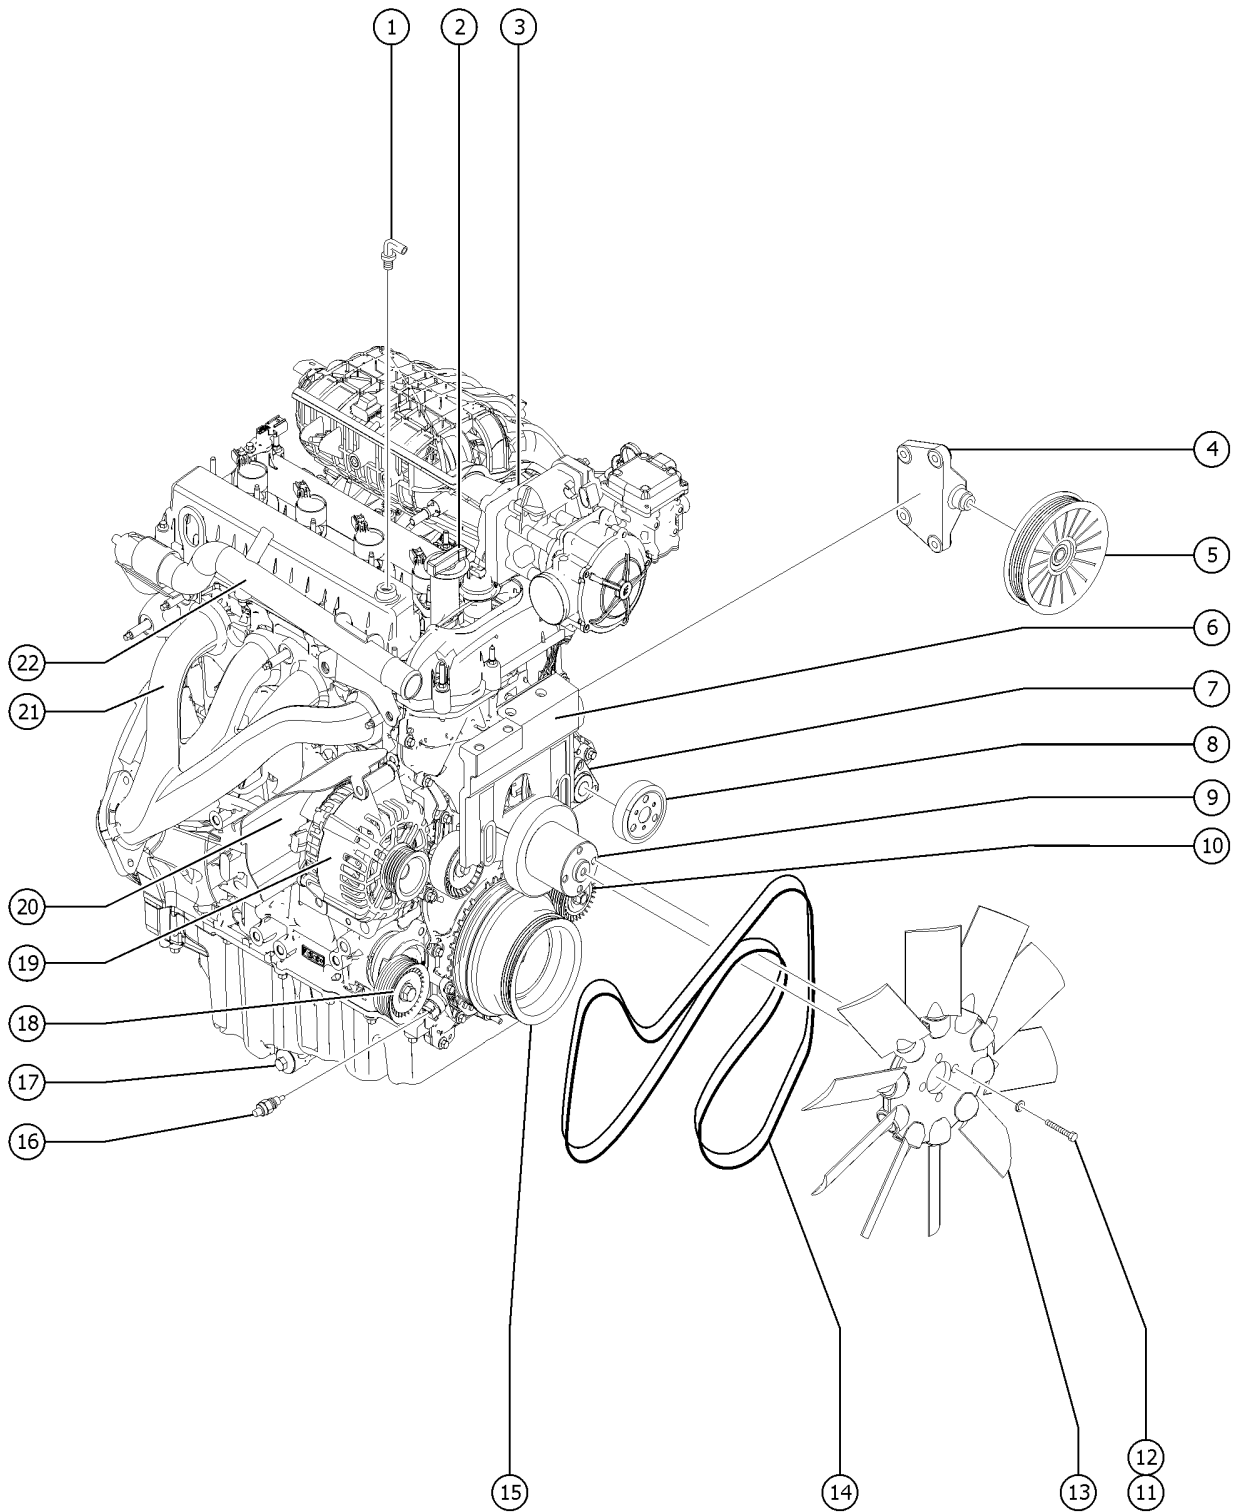

404.1 Ford MSG-425 Engine, View 2

Item	Part No.	Description	Qty.
1	119474GT	VALVE,PCV FORD DSG-423	1
1-	75631GT	HOSE,AIR 3/8	
2	58632GT	CAP,OIL FILLER,FORD DSG 423	1
3	215279GT	PLATE, INT. MFLD ADAP, MSG425	
4	119477GT	IDLER BRACKET	1
5	215298GT	UPPER IDLER PULLEY, MSG425	1
6	1283575GT	KIT,FAN SUPPORT RETRO,FORD MSG For first time replacement	1
6-	1283571GT	BRACKET,FAN,FORD MSG included in kit 1283575GT	1
6-	1283572GT	BRACKET,IDLER,FORD MSG included in kit 1283575GT	1
6-	1283573GT	BOLT, BRACKET, SUPPORT,FORD MSG included in kit 1283575GT	2
6-	1283574GT	SCREW,HHC,M8X1.25.80 included in kit 1283575GT	1
7	215288GT	WATER PUMP, MSG425	1
8	215289GT	WATER PUMP PULLEY, MSG425	1
9	215271GT	FAN PULLEY, MSG425	1
9-	215270GT	FAN SPACER, MSG425	
10	215313GT	LOWER IDLER PULLEY, MSG425	1
11	32309GT	SCREW,HHC,M8 X 60MM X 1.25	1
12	49408GT	WASHER,LOCK,M8	1
13	215269GT	FAN, MSG425	1
14	215291GT	BELT, FEAD, MSG425 (shown)	1
14-	215274GT	FAN DRIVE BELT, MSG425 Fan belt (not shown)	
15	215273GT	CRANK PULLEY, EXT, MSG425	1
16	215307GT	SENSOR, CRANK POS, MSG425	1
17	215311GT	PLUG, OIL DRAIN, MSG425	1
18	215290GT	PULLEY/TENSIONER, MSG425	1
19	119140GT	ALTERNATOR,FORD DSG423,MSG425	1
19-	217824GT	CHARGE WIRE, MSG425	
20	227309GT	HEAT SHIELD,ALTERNATOR,FORD	1