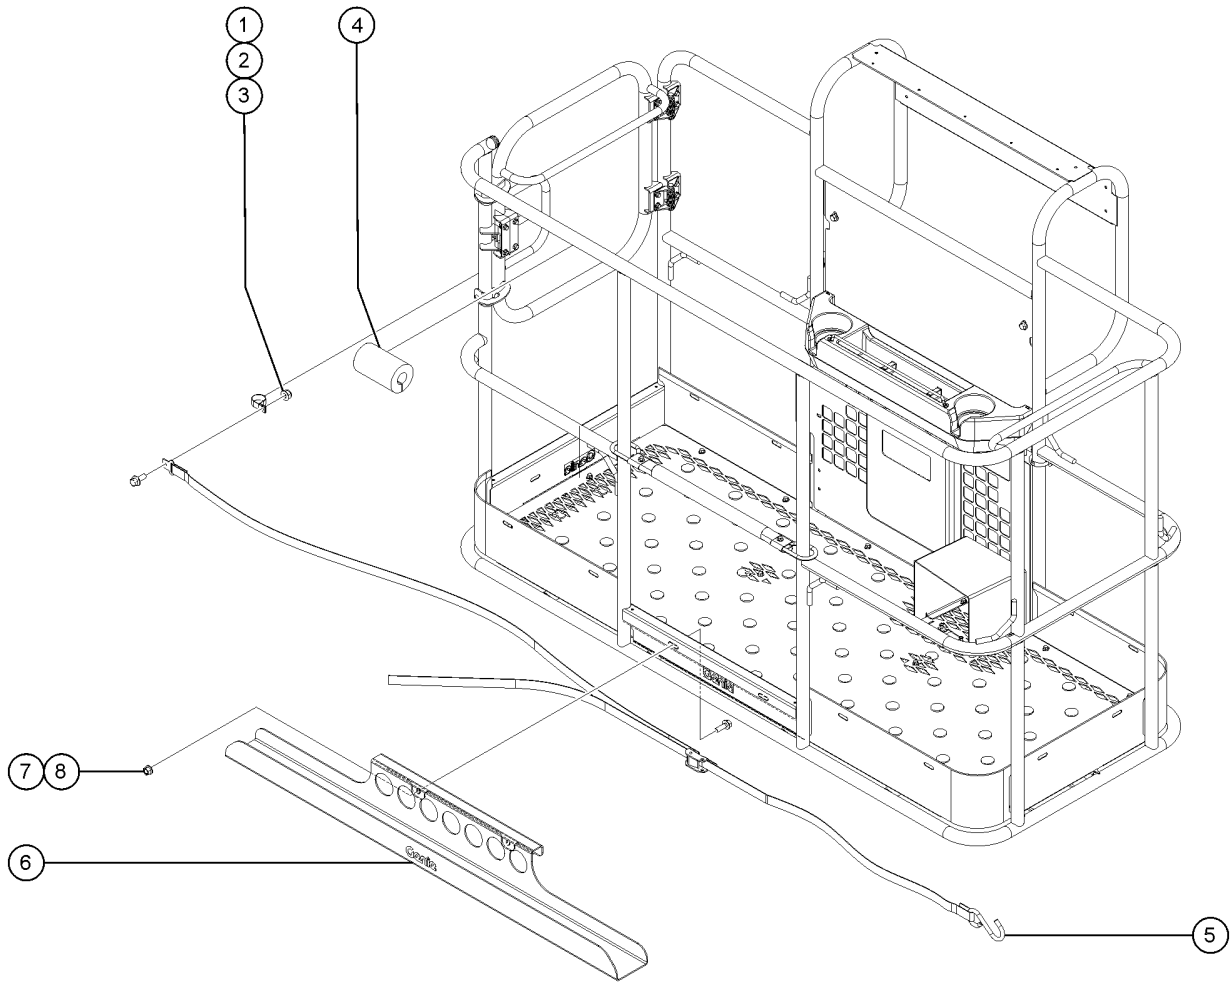

815.2 Panel Cradle Option

815.2 Panel Cradle Option

Item	Part No.	Description	Qty.
-	1298841GT	KIT, PANEL CRADLE, ANSI For machines with weld in toeboard only (ANSI)	1
1	1277924GT	NUT,NYLOCK FLG,1/4-20,F,ZAG	1
2	56424GT	CLAMP,1.25X.5 RUBBER-CUSHION	1
3	1256855GT	SCREW,HHF,1/4-20X.625,8,ZAG	1
4	1298850GT	FOAM PAD, PANEL CRADLE	2
5	77664GT	ADJUSTABLE STRAP ASSY	1
6	1298851GT	FORMING, PANEL CRADLE TRAY	1
7	1274167GT	NUT,NYLOCK FLG,5/16-18,F,ZAG	2
8	824086GT	SCREW,HHF,5/16-18X1,8,ZAG	2