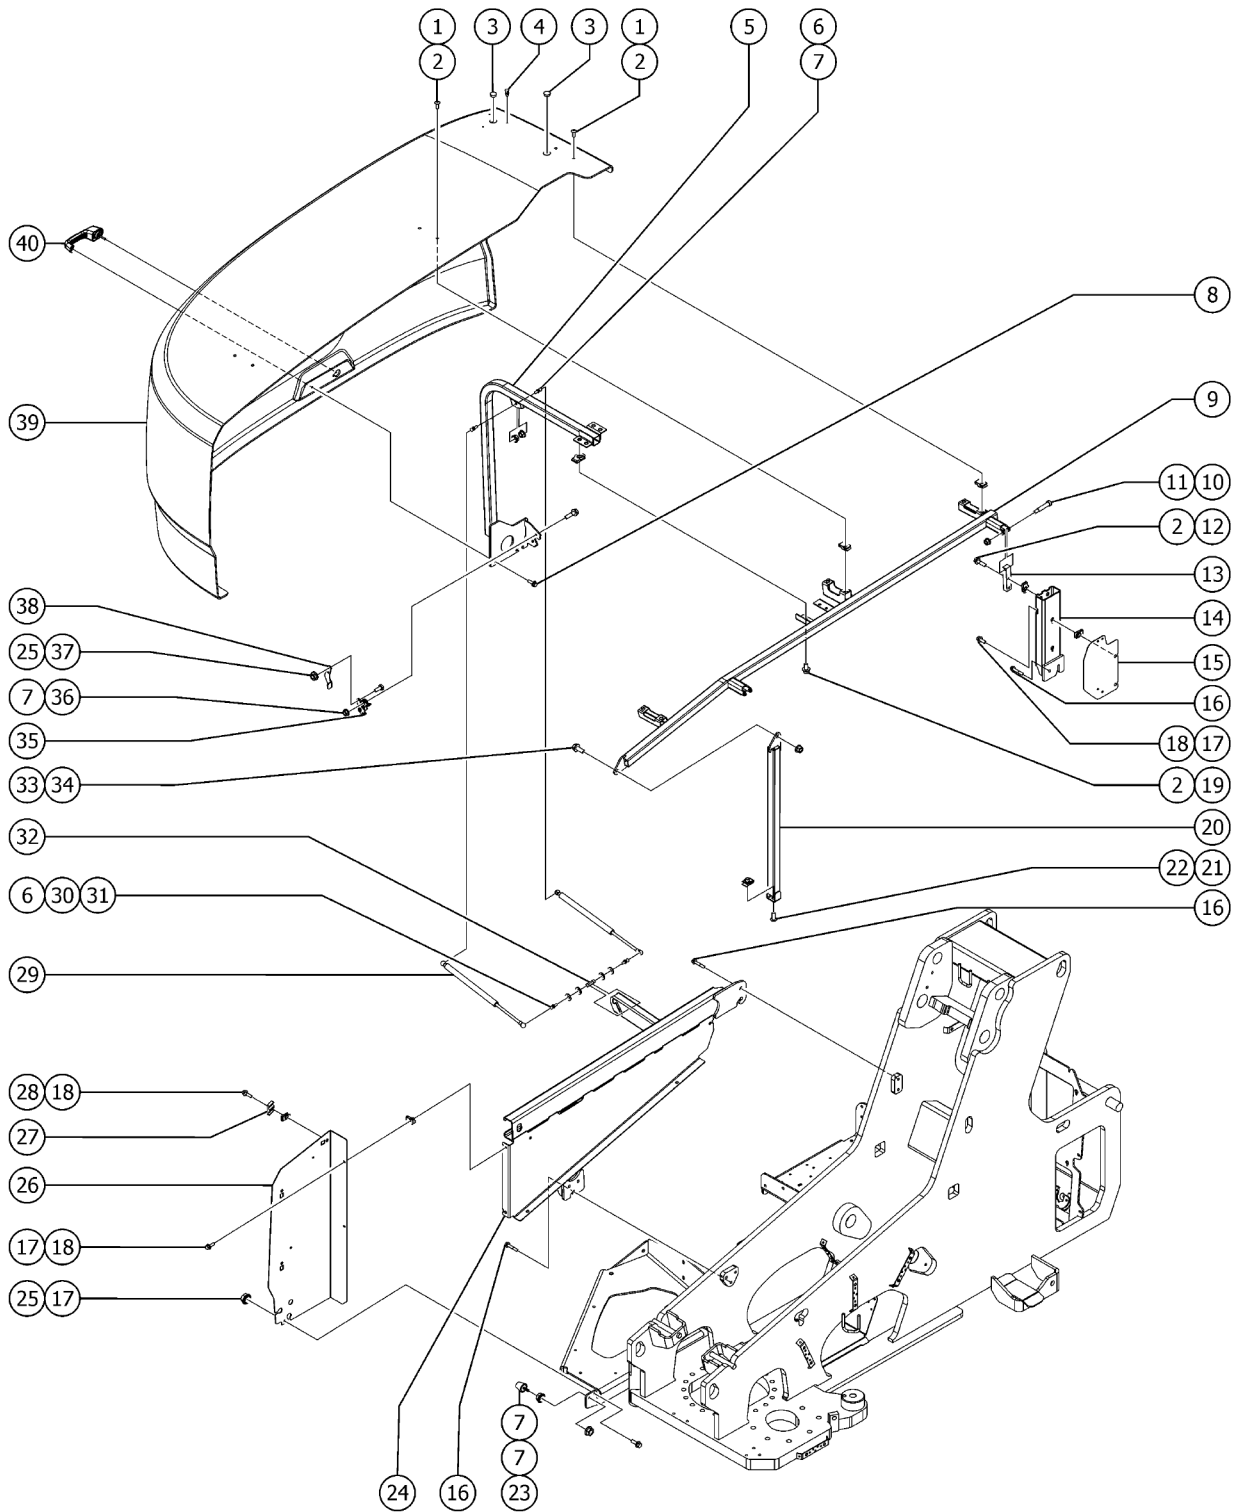

308.1 Turntable Covers - Hydraulic Tank Side

308.1 Turntable Covers - Hydraulic Tank Side

Item	Part No.	Description	Qty.
1	1261836GT	SCREW, THM, TORX, 3/8-16X1,SS	6
2	29868GT	SPRING CLIP,3/8-16,.05-.20X.73,ZAG	14
3	45385GT	PLUG,NYLON 1.12 BLACK DOMED	2
4	81329GT	PLUG,ALARM BEACON HOLE	3
5	1277830GT	WELDMENT, COVER SUPPORT, TANK-SIDE, CENTER	1
6	33555GT	BALL STUD**	4
7	1255805GT	NUT,SERRATED,5/16-18,8,ZAG	6
8	231532GT	SCREW,HHF,M6X20,DIN6921,10.9,Y	2
9	1277828GT	WELDMENT, COVER SUPPORT, TANK-SIDE, MAIN	1
10	1283048GT	BOLT,SHS,3/8X1.5X5/16-18,ZAG	2
11	824028GT	NUT,TL FLG,5/16-18,G,ZAG	2
12	824092GT	SCREW, HHF, 3/8-16 X 1.5, 8, ZAG	4
13	1282317GT	MACHINED, HINGE PLATE	2
14	1277634GT	WELDMENT, FRONT BULKHEAD	1
15	1280804GT	SHEET, FRONT BULKHEAD, TANK-SIDE	1
16	1256693GT	SCREW,HHF,3/8-16X2.25,8,ZAG	7
17	824078GT	SCREW,HHF,1/4-20X.75,8,ZAG	5
18	56912GT	SPRING CLIP,1/4-20,.025-.15X.5	7
19	824089GT	SCREW, HHF, 3/8-16 X .75, 8, ZAG	4
20	1277622GT	WELDMENT, REAR COVER SUPPORT LEG	1
21	1261838GT	SCREW, THM, TORX, M10X25, ZAB	1
22	230074GT	SPRING CLIP,M10-1.5,1-6X19,ZAB	1
23	1261277GT	BUMPER, RUBBER, 1.25 X 1.25 IN	1
24	1277636GT	WELDMENT, MAIN TANK BULKHEAD	1
25	1256679GT	NUT,SERRATED,1/4-20,8,ZAG	3
26	1277641GT	FORMING, REAR TANK BULKHEAD	1
27	78736GT	CLAMP, 2 HOSE, PLASTIC, 5/8	3
28	824079GT	SCREW,HHF,1/4-20X1,8,ZAG	3