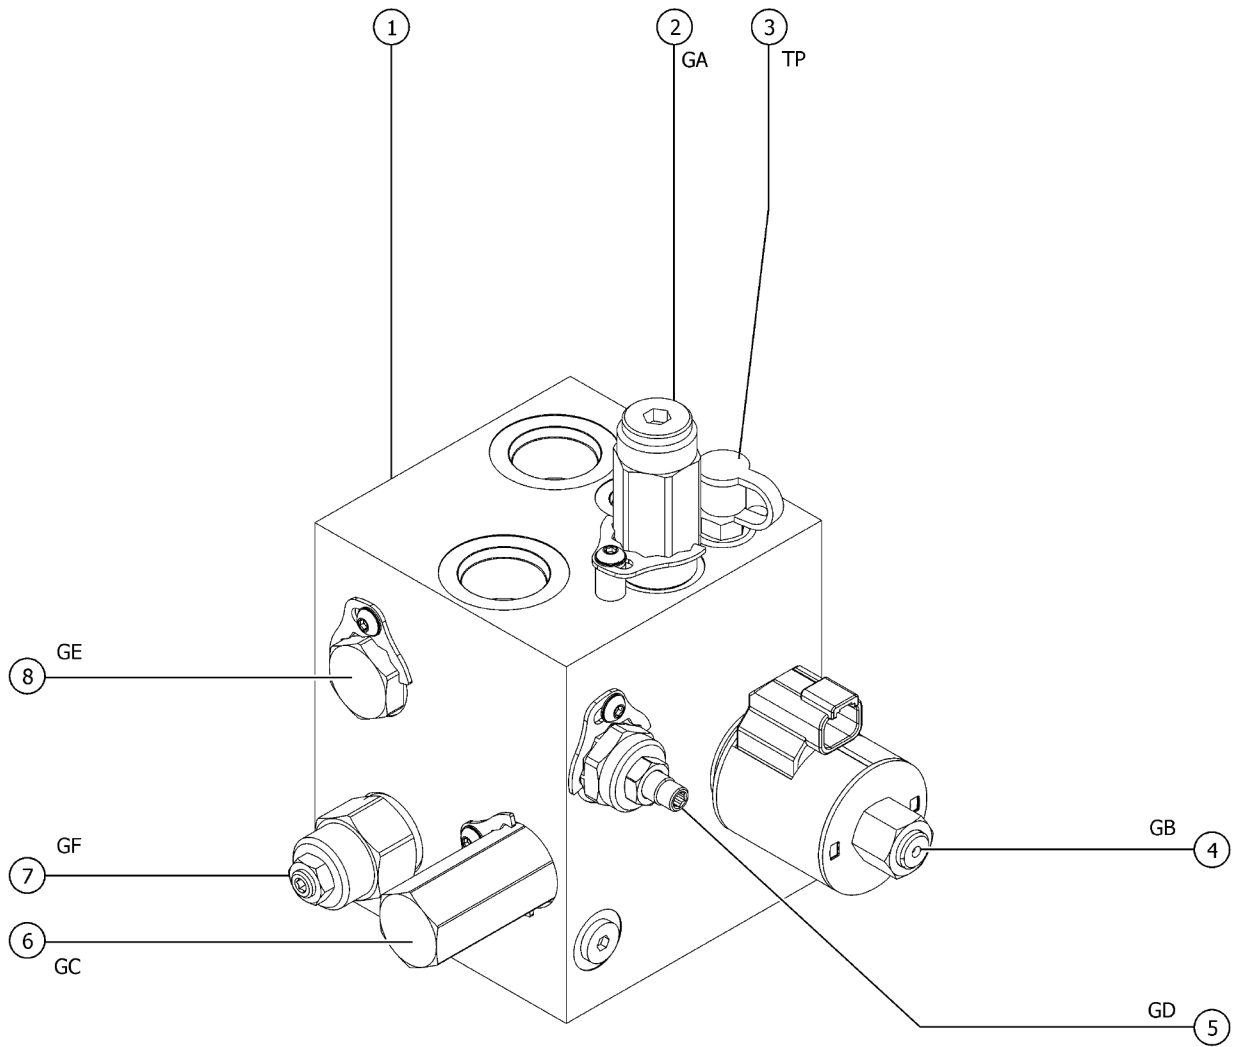

704.1 Oil Diverter Manifold (welder option)