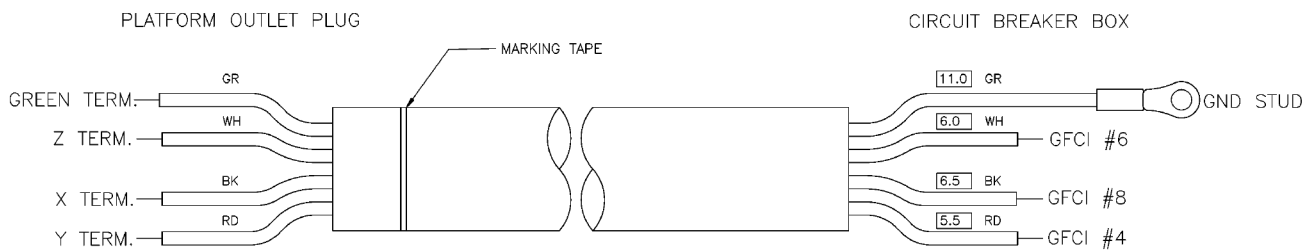

311.126B Cable Assembly, Welder to Platform, S-45 XC