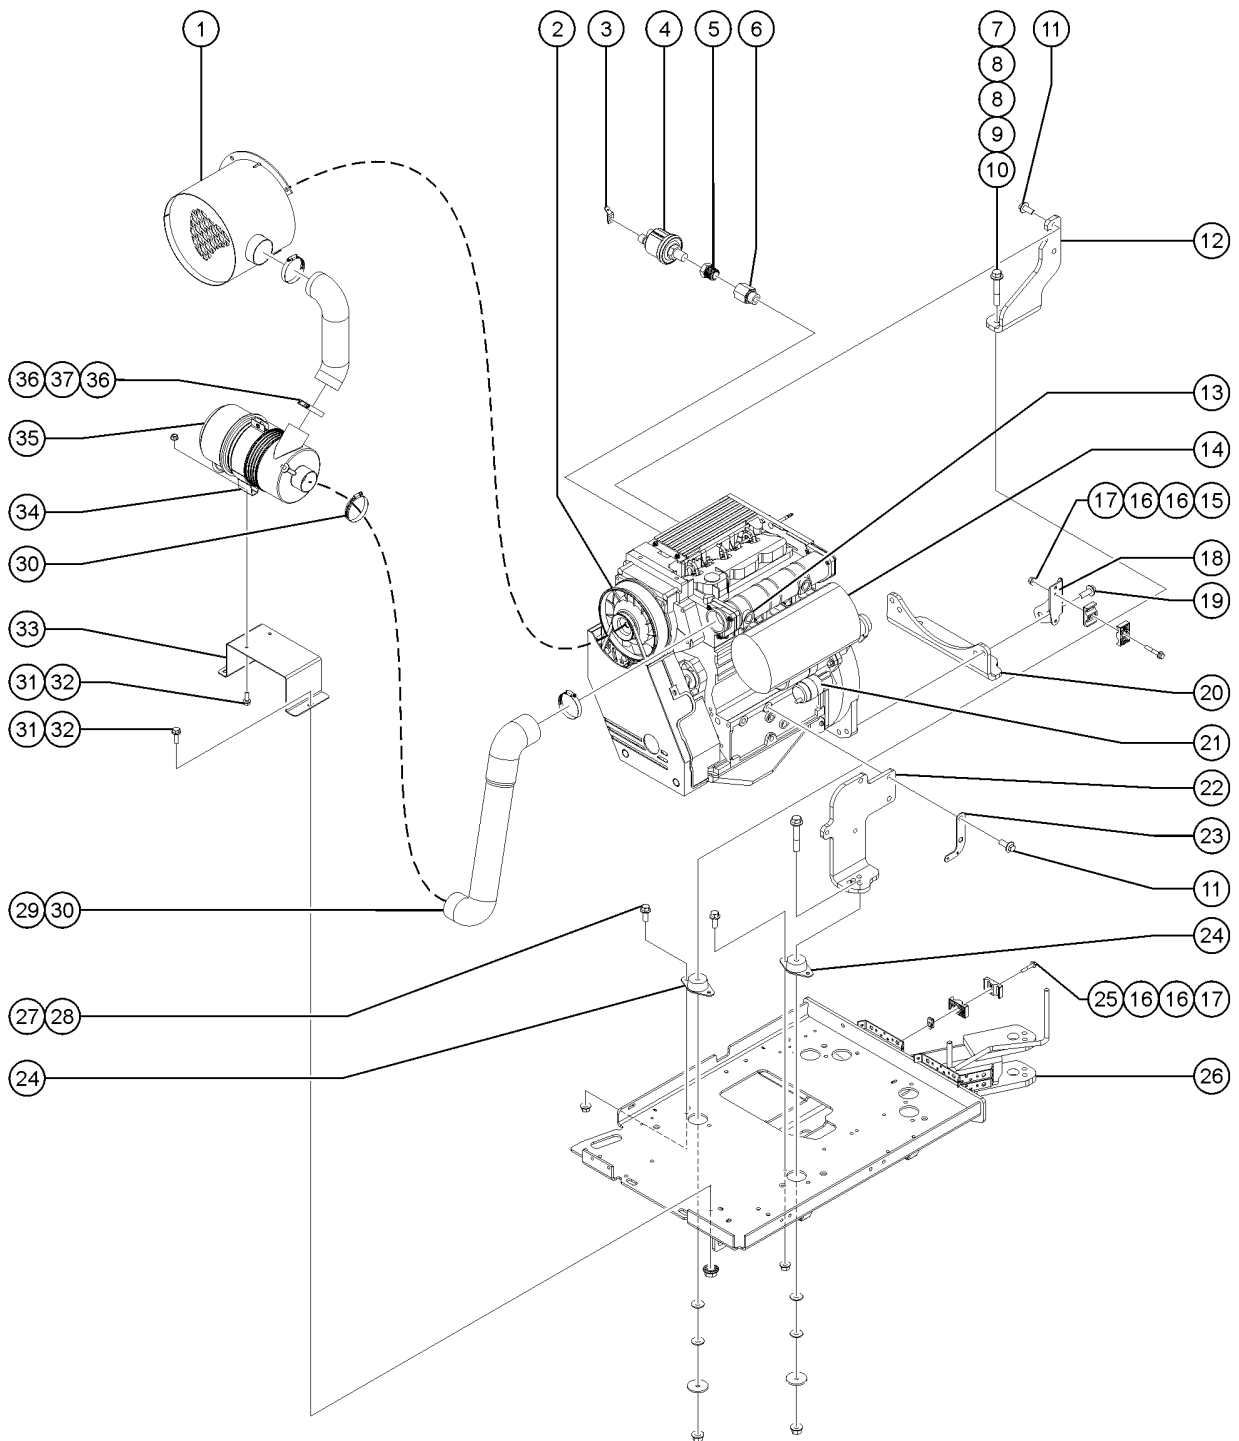

402.1 Deutz D2011L03i, View 2

Item	Part No.	Description	Qty.
1	101140GT	WELDMENT,AIR INTAKE TUBE ..... (refer to 401.1)	1
2	35586GT	ALTERNATOR, DEUTZ F3L10/F4L10*	1
3	1295334GT	TERM QC TAB - #8 RING, .250, 45 DEG, BRASS	1
4	30810GT	SENDING UNIT,OIL PRESSURE***	1
5	106033GT	ADAPTER,NPT 6-4	1
6	106034GT	ADAPTER,M18	1
7	1251994GT	SCREW,HHF,1/2-13X3,8,ZAG	2
8	1255760GT	WASHER,FLAT,1/2,USS,ZAG	4
9	1256283GT	WASHER,FLAT,.5X2.25X.188,ZAG	2
10	1251997GT	NUT,TL FLG,1/2-13,G,ZAG	2
11	1256776GT	SCREW,HHF,M14-2.0X35,DIN6921,1	5
12	70460GT	FORMING,ENGINE MOUNT,FR***	1
13	31408GT	GLOW PLUG,L1011	
14	32695GT	MUFFLER,DEUTZ	1
14-	119117GT	MUFFLER,CAT/SPARK,DEUTZ	1
15	824027GT	NUT,TL FLG,1/4-20,G,ZAG	1
16	78736GT	CLAMP, 2 HOSE, PLASTIC, 5/8	6
17	824081GT	SCREW,HHF,1/4-20X1.5,8,ZAG	3
18	1270110GT	MOUNTING BRKT,POS BATT CABLE	1
19	1251899GT	SCREW,HHF,M14-2.0 X 40,DIN 692	2
20	214846GT	FORMING,REAR ENGINE MOUNT ..... (refer to 401.1)	1
21	139709GT	STARTER, 12V ..... with solenoid	1
21-	139621GT	KIT, HEAT GUARD, DEUTZ STARTER ..... (includes sheild 139622 and bolt 139623)	
21-	139622GT	HEAT SHIELD,DEUTZ STARTER	
21-	139623GT	BOLT, GUARD, DEUTZ STARTER	
22	70461GT	FORMING,ENGINE MOUNT,FL***	1
23	1284599GT	BRACKET, WIRING, DEUTZ	1
24	70452GT	ISOLATOR,ENGINE	2