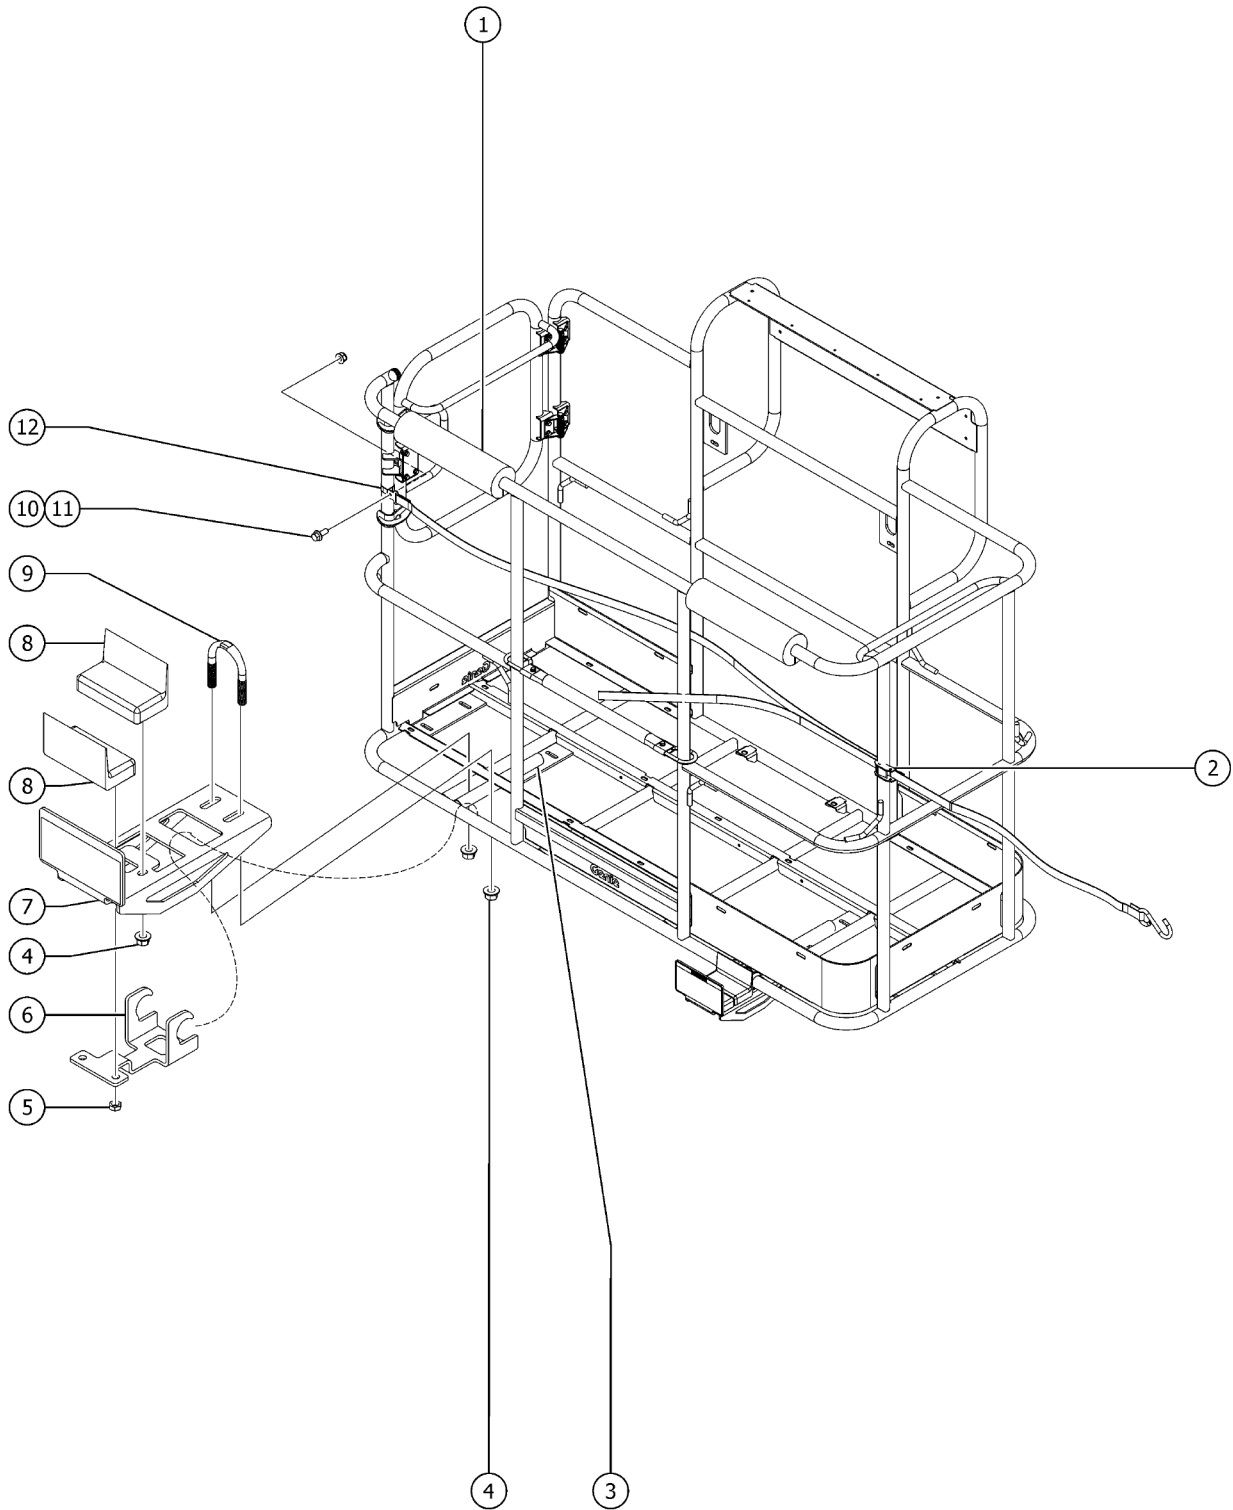

815.1 Panel Cradle Option

815.1 Panel Cradle Option

Item	Part No.	Description	Qty.
A	77683GT	ACCESSORY,PANEL CRADLE,ANSI ..... (ANSI models)	
B	94493-SGT	KIT,PANEL CRADLE,CE ..... (CE models)	
1	88377-1400GT	FOAM PAD*** .....	2
2	77664GT	ADJUSTABLE STRAP ASSY .....	1
3	73463-1175GT	TUBE,RD,ALUM 1.25 X .083 .....	2
4	1274322GT	NUT,NYLOCK FLG,3/8-16,F,ZAG .....	8
5	824038GT	NUT,TL JAM,3/8-16,A,ZAG .....	4
6	228849GT	FORMING,SECONDARY SUPPORT .....	2
7	228848GT	FORMING PANEL CRADLE .....	2
8	56934GT	PAD,REST,1"THICK,FLANGED .....	4
9	1251600GT	U-BOLT, FLATTENED, 1.5 X 3/8 .....	2
10	1256855GT	SCREW,HHF,1/4-20X.625,8,ZAG .....	1
11	1277924GT	NUT,NYLOCK FLG,1/4-20,F,ZAG .....	1
12	56424GT	CLAMP,1.25X.5 RUBBER-CUSHION .....	1