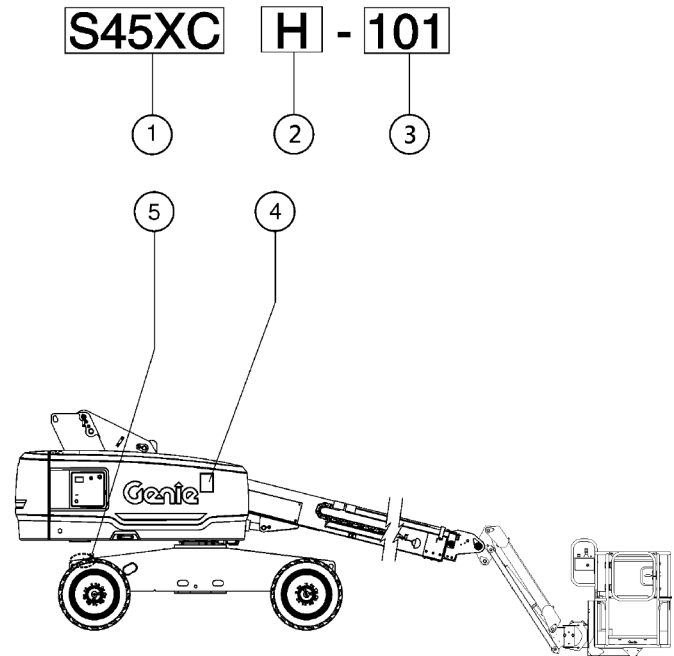

A TEREX BRAND

Model: S-45 XC
Serial number: S45XCH-101
Model year: 2019 **Manufacture date:** 06/12/19
Electrical schematic number: E0396
Machine unladen weight: 20,736lbs / 9,406kg
Foam Tires add 764 lbs/347 kg to weight

Rated work load (including occupants): 500 lb / 227 kg
Maximum number of platform occupants: 2
Maximum allowable side force : 150 lb / 670 N
Maximum allowable inclination of the chassis:
Air Tires 2 deg / Foam Tires 4.5 deg
Maximum wind speed : 28 mph/ 12.5 m/s
Maximum platform height : 60 ft 2 in/ 18.3 m
Maximum platform reach : 50 ft 4 in/ 15.3 m
Gradeability: 45%
Country of manufacture: USA
This machine complies with:

Terex South Dakota
500 Oak Wood Road
PO Box 1150
Watertown, SD 57201
USA

PN - 77055

- 1 Model
- 2 Facility code
- 3 Sequence number
- 4 Serial label (located under cover)
- 5 Serial number (stamped on chassis)