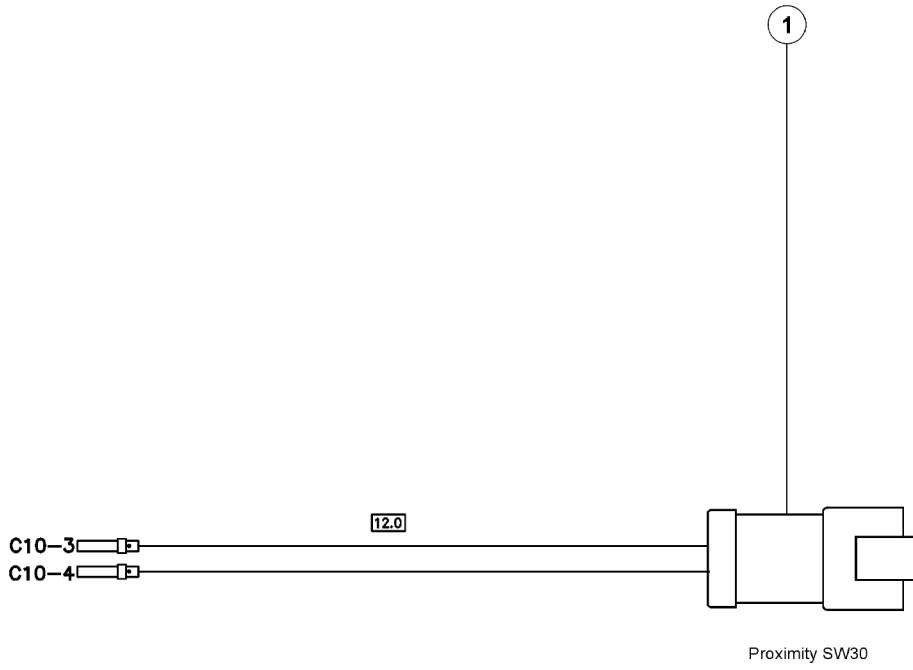

311.104 Harness, Footswitch Assembly

<i>Item</i>	<i>Part No.</i>	<i>Description</i>	<i>Qty.</i>
-	227618GT	ASSEMBLY,FOOTSWITCH	1
1	227564GT	FOOT SWITCH,20A IP65	1
2	33576GT	CONN,SQZ,BLK,1/2NPT,.38-.50,SM	1
3	119065GT	CONN,RECEP 2 WAY,14-18GA	1
3-	60439GT	LOCK,RECEP 2 WAY, 14-18GA	1
4	101199-200GT	SHRINK TUBE,BLACK,RHW,1/2,3:1	1

311.105 Harness, Platform Proximity