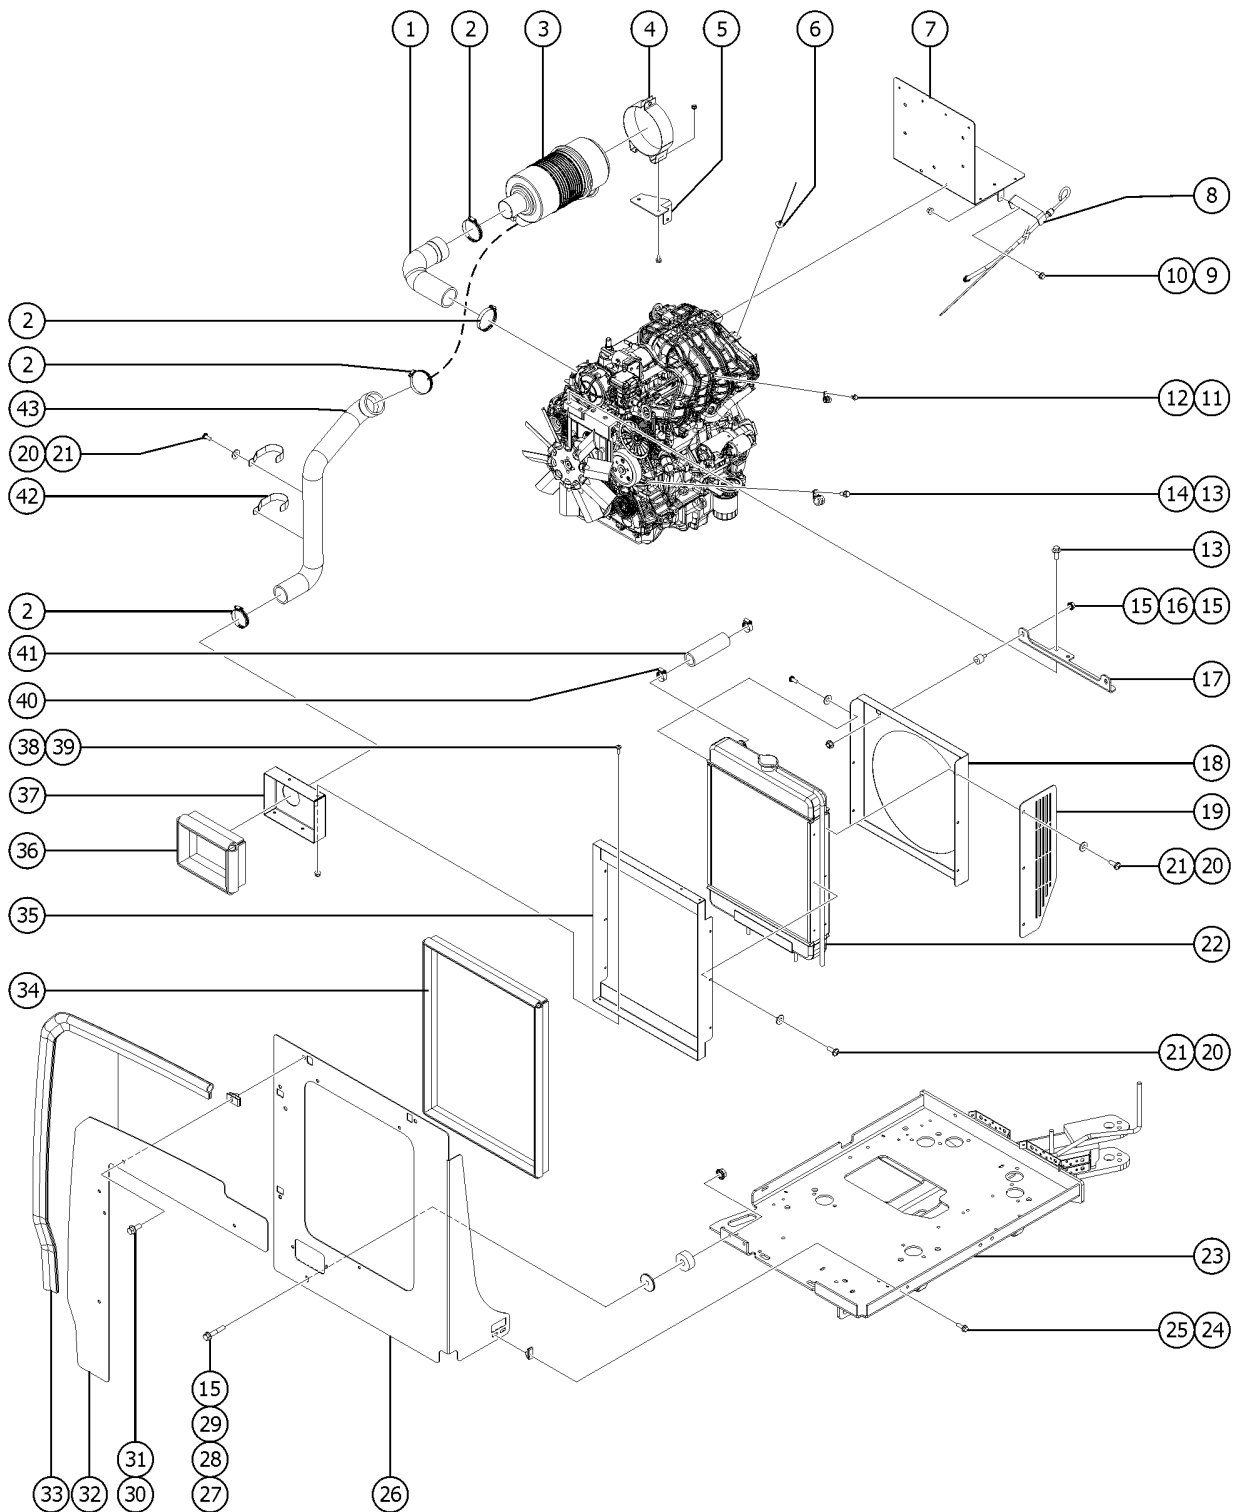

406.1 Ford MSG-425 Engine, View 4

Item	Part No.	Description	Qty.
1	237146GT	HOSE, CLEAN AIR, MSG425	1
2	45435GT	CLAMP,HOSE,2.50"	4
3	111634GT	AIR CLEANER,FORD,T3	1
3-	227988GT	VACUATOR VALVE	
3-	77295GT	FILTER ELEMENT,AIR,NOLFF LPG	
3-	58247GT	AIR CLEANER CAP/ FORD/NOLFF***	
3-	1277991GT	CLIP,AIR CLEANER COVER (58247)	
3-	38922GT	ELBOW,90DEG.1/8MPT-5/16 BARB	
4	53952GT	BRKT,AIR CLEANER ORIENTATION**	1
5	216367GT	REF. FORMING,AIR CLEANER MOUNT	1
		(refer to 405.1)	
6	110149GT	CABLE TIE,DFT MOUNT,BLK,6.5"	2
7	1286240GT	REF. FORMING, EXHAUST MOUNT, FORD	1
		(refer to 405.1)	
8	238359GT	WDMT,DIPSTICK TUBE,MSG425	1
9	824085GT	SCREW,HHF,5/16-18X.75,8,ZAG	1
10	1274167GT	NUT,NYLOCK FLG,5/16-18,F,ZAG	1
11	237238GT	SCREW,HHF,M6-1.0X12,DIN6921,10	1
12	6833GT	CLAMP,0.50,#8 X 1/4,RUB CUSH	1
13	824132GT	SCREW,HHF,M8-1.25X20,DIN6921,10.9,ZAB	3
14	45454GT	CLAMP,RUB CUSH,0.75,#12 X 3/8*	1
15	1255805GT	NUT,SERRATED,5/16-18,8,ZAG	5
16	48498GT	ISOLATOR,AIR FILTER MOUNT	2
17	237780GT	FORMING, RAD SUPPORT, MSG425	1
18	236364GT	FAN SHROUD, MSG425	1
19	110932GT	PLATE,FAN GUARD	1
20	824220GT	SCREW,PHPM SEMS ET,10-24X.5,ZA	12
21	1253185GT	WASHER,FLAT,#10,USS,ZAG	12
22	110406GT	RADIATOR,FORD DSG423 & MSG425	1
23	1271380GT	WELDMENT, ENGINE TRAY	
		(refer to 417.1)