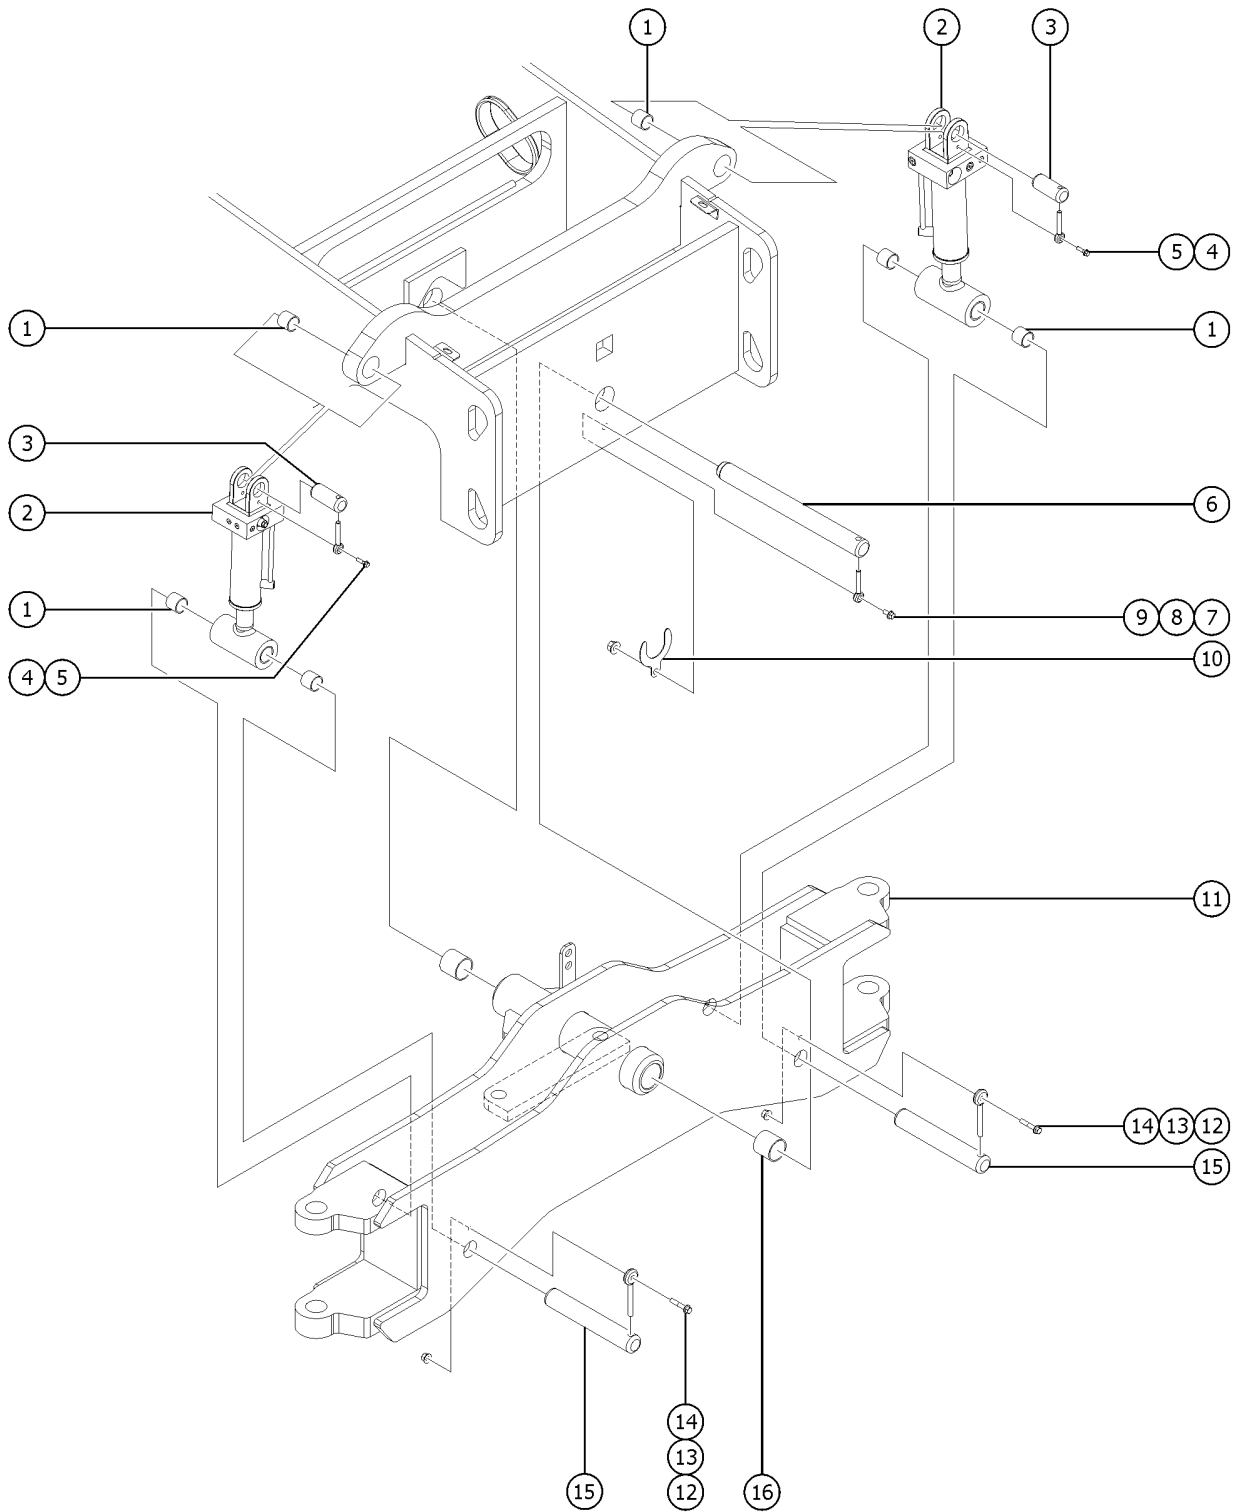

112.1 Decals with Symbols, Platform

Item	Part No.	Description	Qty.
A	1296520GT	DECAL KIT,PLAT S-40/45 XC,SYMBOL	
1	28174GT	DECAL, POWER TO PLATFORM 230V**	1
2	28235GT	DECAL, POWER TO PLATFORM 115V**	1
3	44981GT	DECAL LABEL AIRLINE 110PSI	1
		Option, airline to plat	
4	82487GT	DECAL,SYMBOL-READ THE MANUAL	1
5	97815GT	DECAL,LABEL,LOWER MIDRAIL	1
6	114252GT	DECAL,LABEL,TIP OVER LMT SWTCH	1
7	114473GT	DECAL,DANGER,ELEC.HAZ.STAY CLR	1
8	133067GT	DECAL,DANGER,ELEC.HAZ.STAY CLR	1
9	218558GT	DECAL,DANGER,TIPOVER,HF TIRES	1
10	219956GT	DECAL,PLATFORM OVERLOAD	1
11	1256425GT	DECAL, DANGER, ELECTROCUTION HAZARD, SYMBOL	1
		Option, welder	
12	1278542GT	DECAL, INSTRUCTION, CONTACT ALARM	1
13	1278567GT	OVERLAY PLATFORM CONTROLS S-BOOM XC	1
14	1278982GT	DECAL, INSTRUCTION, ACTUATOR SWITCH SOCKET	1
15	1281174GT	DECAL,LANYARD,FALL ARREST/FALL RESTRAINED	8
16	1283878GT	DECAL, TECHPRO LINK	1
17	1289060GT	DECAL, DANGER, CAPACITY, S-40 XC, SYMBOL	1
		(S-40 XC)	
18	1289061GT	DECAL, DANGER, CAPACITY, S-45 XC, SYMBOL	1
		(S-45 XC)	
19	1289063GT	DECAL, WARNING, RUNAWAY MACHINE, S-40/45 XC, SYMBOL	1
20	1296291GT	DECAL, DANGER, CAPACITY, S-40 HF, SYMBOL	1
		(S-40 HF)	
21	1296292GT	DECAL, DANGER, CAPACITY, S-45 HF, SYMBOL	1
		(S-45 HF)	

201.1 4WD Steer Axle Linkage, View 1