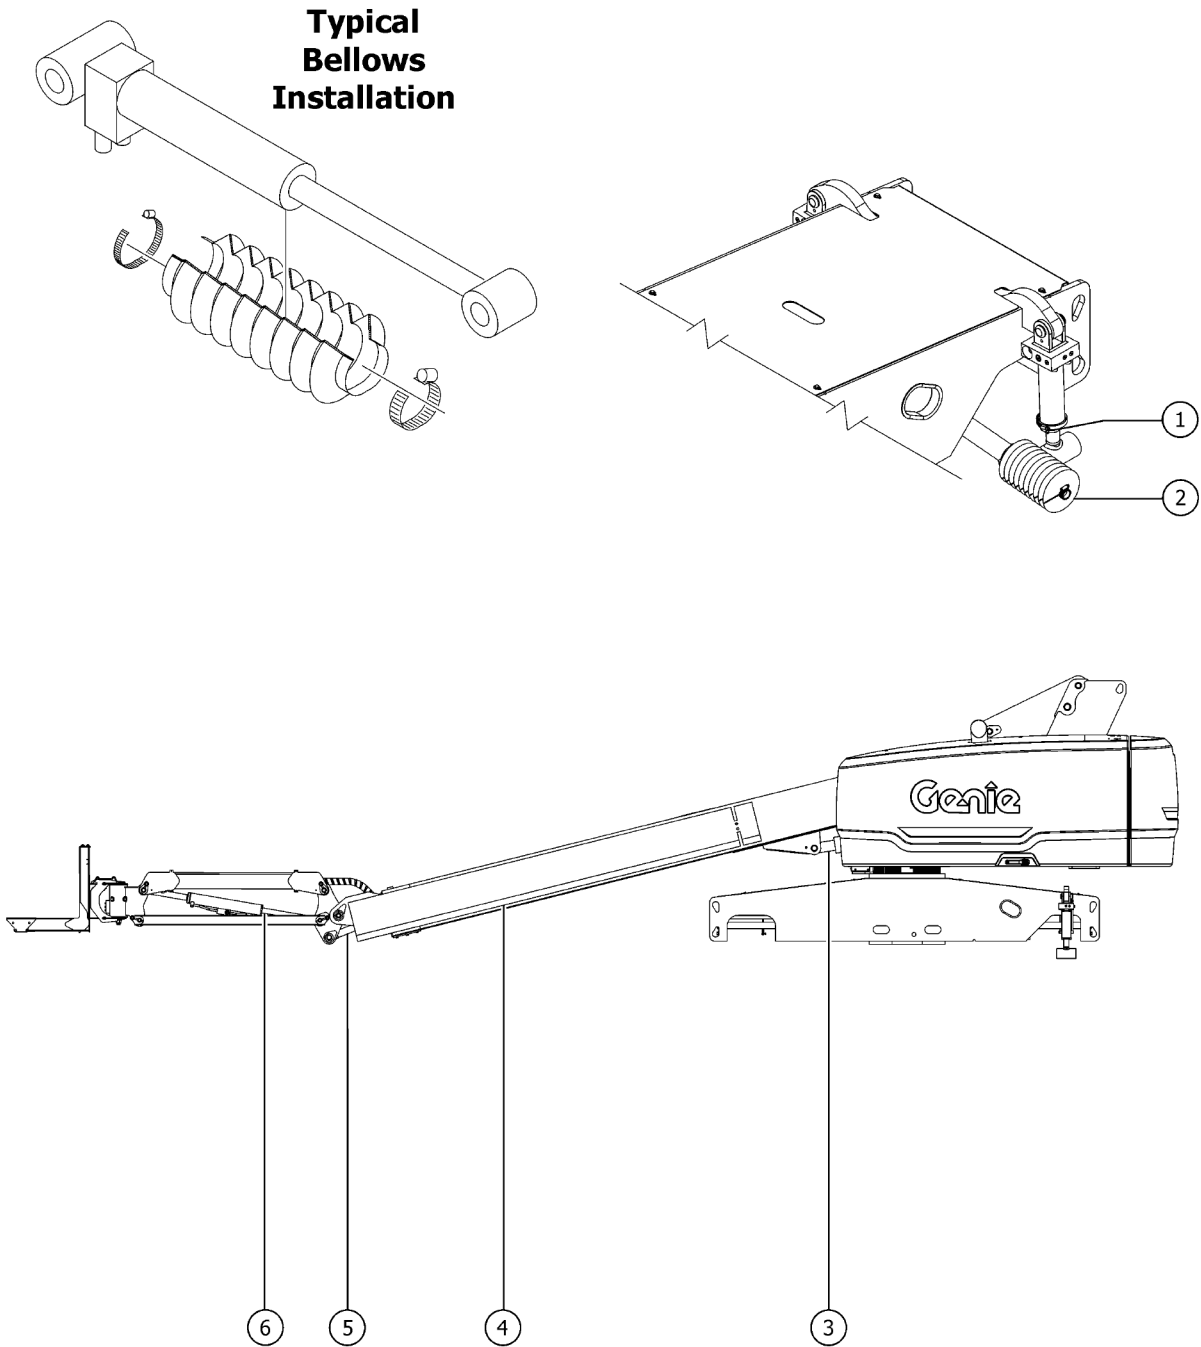

810.1 3K Hydraulic Generator Option - Hoses and Fittings

Item	Part No.	Description	Qty.
1	1282937-6237GT	ASSY, HOSE, HYD, -20, 200, STR, 45	1
2	1281706-6929GT	ASSY, HOSE, HYD, -12, 1750, STR, 90LNG	1
3	94374-6830GT	ASSY, HOSE, HYD, -12, 4000, STR, 90	1
4	49150-6630GT	ASSY, HOSE, HYD, -12, 1750, STR, 90	1
5	49151-2548GT	HOSE ASSY,3/4,STR FEM,STR FEM	2
6	49125-2570GT	ASSY, HOSE, HYD, -6, 3000, STR, 90	1
7	88936GT	CONN,520120-20-16	1
8	48960GT	FITTING,CONN,520120-12***	7
9	48959GT	FITTING,ELBOW,90D,520220-12	1
10	48974GT	ELBOW,90D,520220-12-10	2
11	48915GT	ELBOW,90D,520220-6	1
12	61263GT	UNION,STR.THREAD 20	1
13	101494GT	VALVE,BALL,FSAE-20,FSAE-20	1
14	75654GT	CONN,520120-20	1
15	48922GT	CONN,520102-6-6	1
16	48875GT	TEE,RUN,SWIVEL,520432-6	1

811.1 Hostile Environment Package - View 1