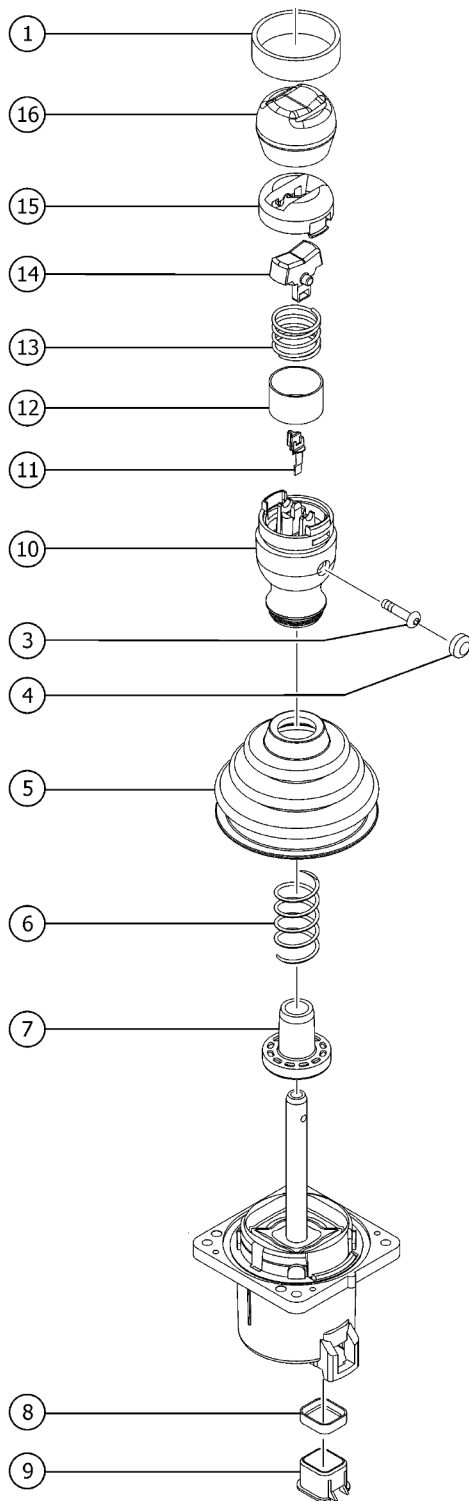

603.1 Joysticks

603.1 Joysticks

Item	Part No.	Description	Qty.
A	1275259GT	JOYSTICK, ISOLATED, 2 AXIS ROCKER OEM joystick (calibration required after replacement) includes gasket part 1269497 and shoulder washer part 1269498 (refer to 602.1)	1
B	1275248GT	JOYSTICK, ISOLATED, 2 AXIS OEM joystick (calibration required after replacement) includes gasket part 1269497 and shoulder washer part 1269498 (refer to 602.1)	1
C	1275258GT	JOYSTICK, ISOLATED, 1 AXIS ROCKER OEM joystick (calibration required after replacement) includes gasket part 1269497 and shoulder washer part 1269498 (refer to 602.1)	1
D	83098GT	TERM,AMP MTE,SOC,22-26 GA BULK	
1	1271713GT	SHRINK TUBE,BLU,3:1,40MM	2
2	62392GT	KNOB,JOYSTICK, 62390/62391	1
3	T112626GT	SCREW, PHM, #6-32 X .625 ZINC	1
4	1269499GT	PLUG, JOYSTICK HANDLE	2
5	139598GT	BOOT,JOYSTICK	1
6		SPRING,JOYSTK CENTR,62390/91 (no longer available from supplier)	
7	119915GT	COLLAR,JOYSTICK,CENTER	1
8	128000GT	SEAL, CONNECTOR (DT JOYSTICKS)	1
9	128001GT	SLEEVE,CONNECTOR,DT JOYSTICKS	1
10	75449GT	KNOB,ROCKER JOYSTICK 75565	1
11	75448GT	SUPPORT,SENSOR,JOYSTICK	1
12	75447GT	SWITCH SHIELD,ROCK JOYSTK75565	1
13	75446GT	SPRING,SWITCH CENTERING,75565	1
14	75445GT	ROCKER ASSY.,MAGNETIC 75565	1
15	75444GT	ROCKER,RETAINER, 75565	1
16	75443GT	BOOT, ROCKER JOYSTICK 75565	1