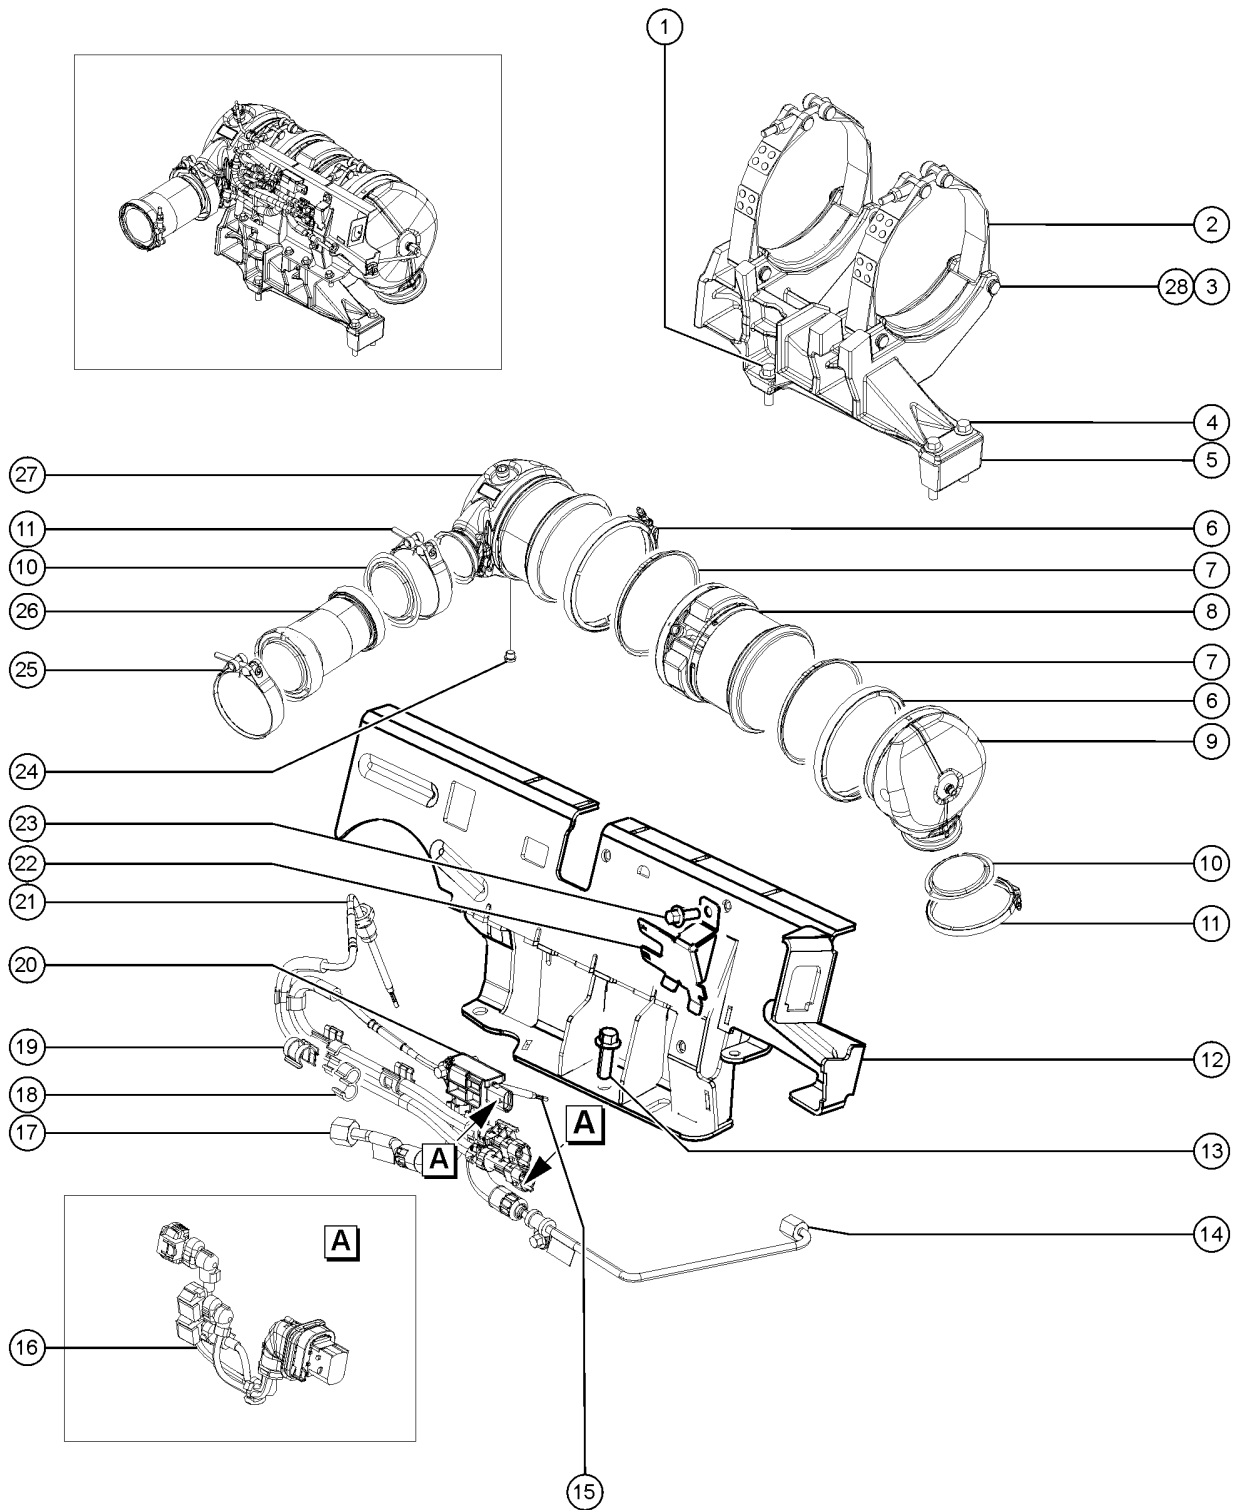

419.1 Deutz TD 2.2L, Stage V - View 2

Item	Part No.	Description	Qty.
-		Due to Stage V regulations, many engine replacement parts require the engine serial number at time of order placement. When ordering engine parts please have both machine and engine serial numbers available. For internal engine parts, contact engine dealer	
1	1297249GT	SCREW M10x38 .....	2
2	1297244GT	STRAP W/SCREW .....	2
3	1297245GT	CIRCLIP .....	8
4	1297251GT	SCREW M10x65 .....	2
5	1297250GT	BRACKET .....	1
6	1297261GT	CLIP .....	2
7	1297262GT	GASKET .....	2
8	1297263GT	PARTICULATE FILTER .....	1
9	1297264GT	DPF OUTLET .....	1
10	825014GT	GASKET, T4 TCD3.6 DOC .....	2
11	825015GT	CLAMP, 50MM V .....	2
12	1297256GT	SHEET / PLATE .....	1
13	07.4501.0376GT	SCREW .....	3
14	1297252GT	TUBE .....	1
15	07.4501.0252GT	TEMPERATURE SENSOR .....	1
16	1297243GT	INTERCONNECTING PIPE .....	1
17	1297247GT	TUBE .....	1
18	1297248GT	HOSE CLIP .....	2
19	1297254GT	CLAMP .....	4
20	1297253GT	PRESSURE SENSOR .....	1
21	07.4501.0251GT	Temperature Sensor .....	1
22	1297257GT	RETAINING PLATE .....	1
23	1297255GT	SCREW M6x12 .....	1
24	1297258GT	PLUG .....	1
25	824775GT	CLAMP,TURBO OUTLET-TURBO PIPE, .....	1
26	1300708GT	COMPENSATOR .....	1