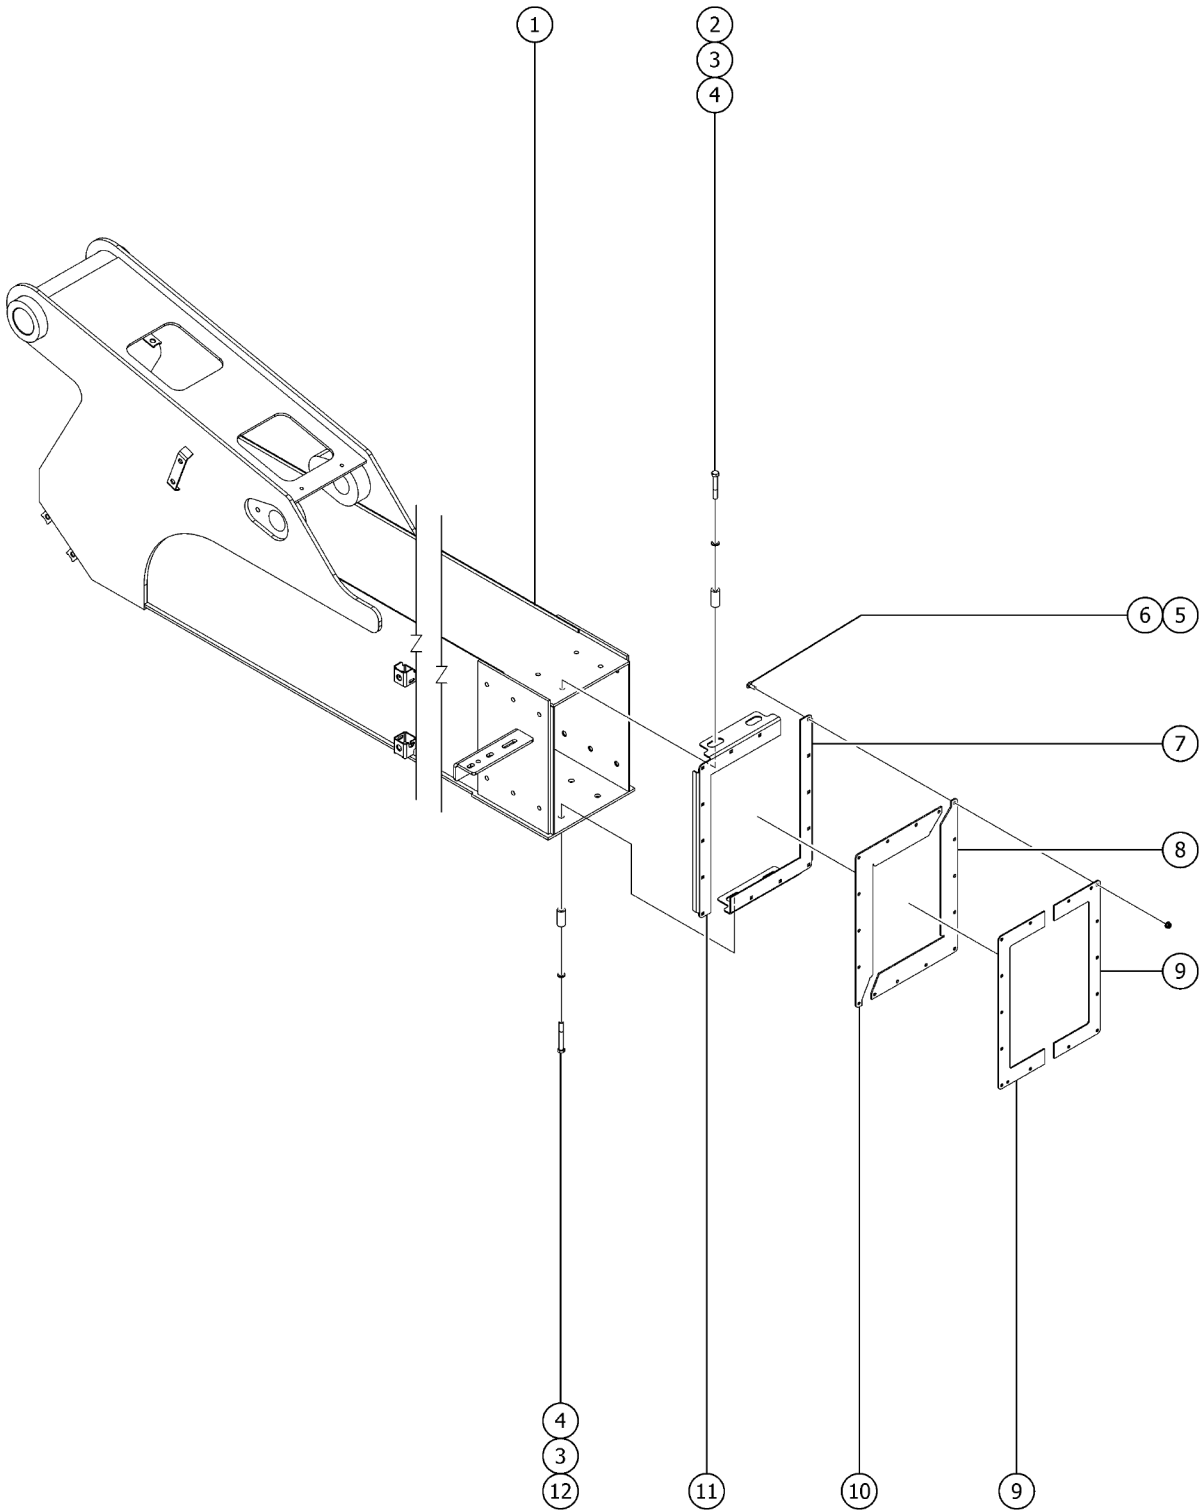

814.1 Hostile Environment Package - View 4

Item	Part No.	Description	Qty.
1		REF. WELDMENT, BOOM #1, S40/45XC (Refer to 502.1)	1
2	824069GT	SCREW,HHC,3/8-16X2.5,8,ZAG	2
3	824110GT	WASHER,LOCK,3/8,ZAG	4
4	101932GT	TUBE,RD,STL,DOM,.75X.38X.78	8
5	824124GT	BOLT,CARRIAGE,1/4-20X.75,5,ZAG	16
6	1277924GT	NUT,NYLOCK FLG,1/4-20,F,ZAG	16
7	1291046GT	FORMING, BRKT, WIPER, BOTTOM	1
8	1291049GT	WIPER, RUBBER, BOTTOM	1
9	1293820GT	PLATE, BACKING WIPER 2 TO 2, S40/45XC	1
10	1291048GT	WIPER, RUBBER, TOP	1
11	1291045GT	FORMING, BRKT, WIPER, TOP	1
12	1256848GT	SCREW,HHC,3/8-16X2.75,8,ZAG	2