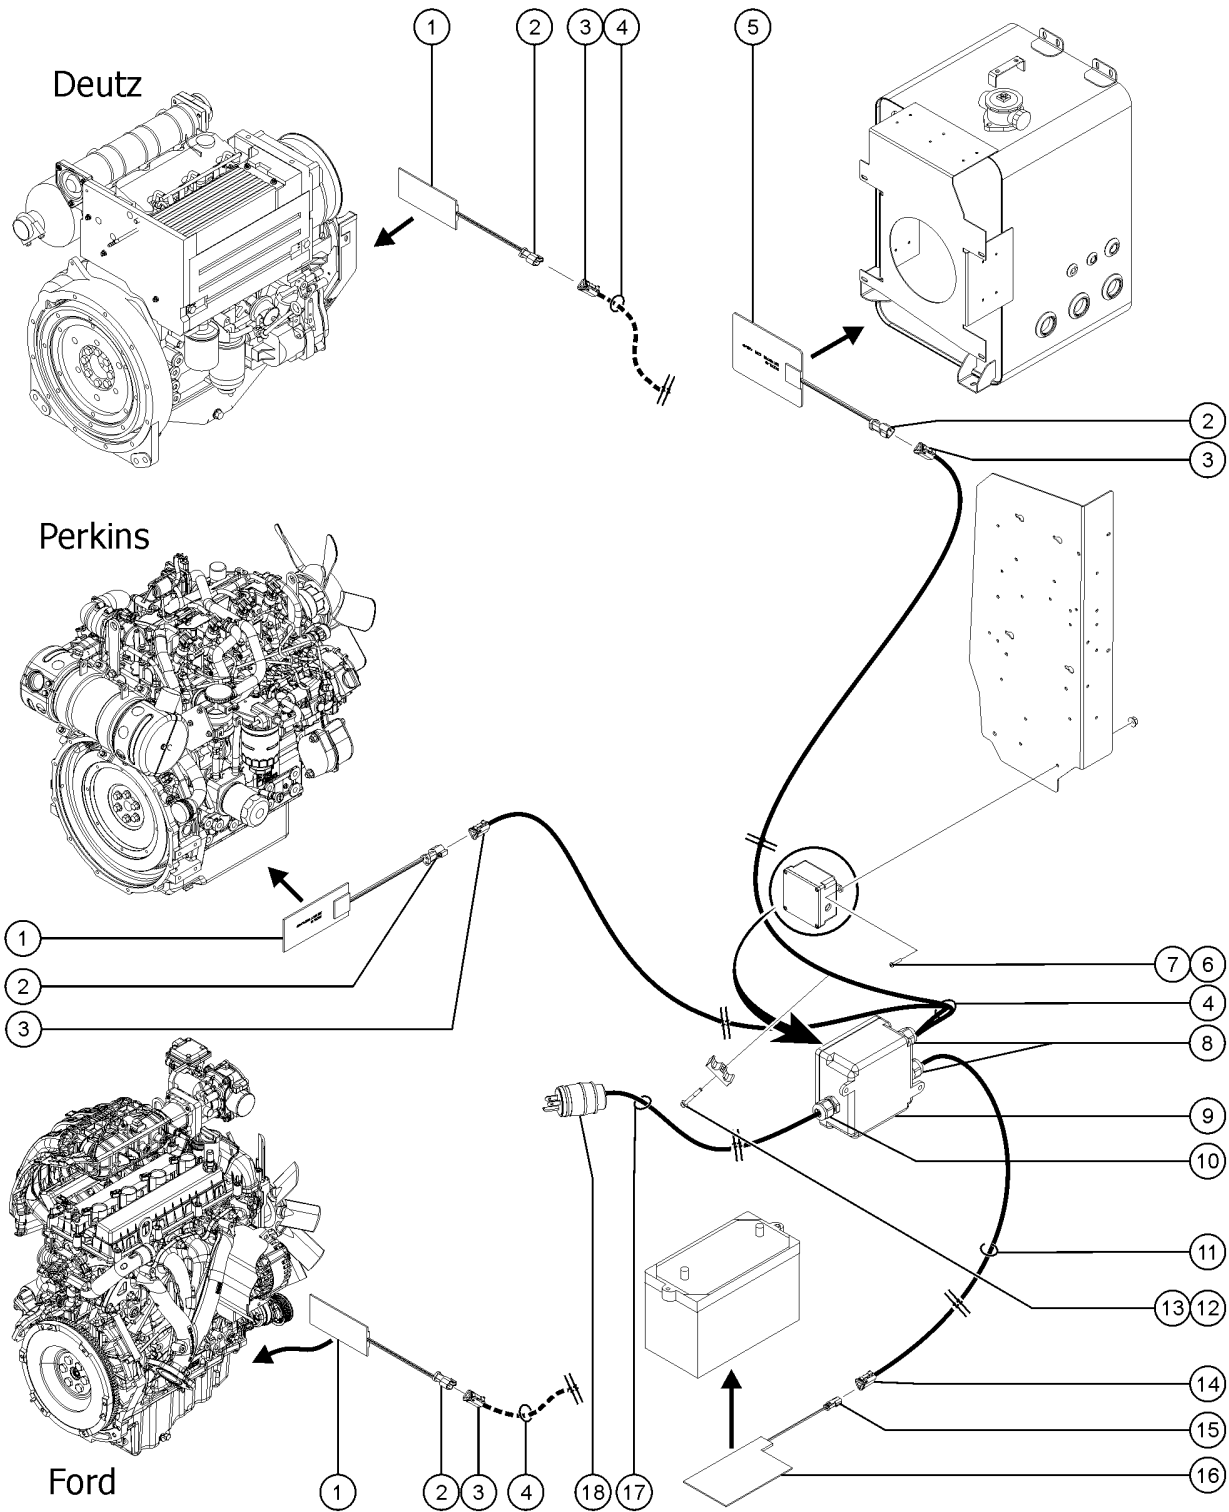

816.1 Cold Start Package

816.1 Cold Start Package

Item	Part No.	Description	Qty.
-	6578GT	CABLE TIE,7 3/8"	15
1	216615GT	ASSY HEATER, MODEL 18, 120V (120V)	2
1B	216616GT	ASSY HEATER,MODEL 18,240V (240V)	2
2	119066GT	CONN,RECEP 3 WAY ENDCAP DT Part of heater assembly	2
3	119057GT	CONN PLUG 3 WAY ENDCAP DT Part of wire harness	2
4	1290801GT	HARNESS, ENG/HYD HEATER, 120V (120V)	1
4B	1290802GT	HARNESS, ENG/HYD HEATER, 240V (240V)	1
5	216612GT	ASSY,120V HEATER, HYD TANK (120V)	1
5B	216611GT	ASSY,240V HEATER, HYD TANK (240V)	1
6	826516GT	SCREW, PHPM, 10-32 X 1.0, ZAG	2
7	824032GT	NUT,TL FLG,10-32,F,ZAG	2
8	99778GT	CABLE SQUEEZE CONN,4 WIRE Part of of wire harness	2
9	214249GT	COLD WEATHER 120V J BOX ASSY (120V)	1
9B	237711GT	COLD WEATHER 240V J BOX ASSY (240V)	1
10	214536GT	SQUEEZE CONN W/NUT, 2WIRE, 4MM Part of of wire harness	1
11	216655GT	HARNESS,BATT CABLE,120V (120V)	1
11B	216676GT	HARNESS,BATT CABLE,240V (240V)	1
12	824082GT	SCREW, HHF, 1/4-20 X 1.75, 8, ZAG	2
13	78736GT	CLAMP, 2 HOSE, PLASTIC, 5/8	2
14	119056GT	CONN PLUG 2 WAY ENDCAP DT	1
15	119065GT	CONN,RECEP 2 WAY,14-18GA	1
16	216617GT	ASSY, BATTERY HEATER, 120V (120V)	1
16B	216618GT	ASSY BATTERY HEATER,240V (240V)	1
17	216645GT	HARNESS, 120V POWER CORD, 12" (120V)	1
17B	216646GT	HARNESS, 240V POWER CORD, 12" (240V)	1
18	119403GT	CONN,PLUG 120 AC/15A DOMESTIC	1