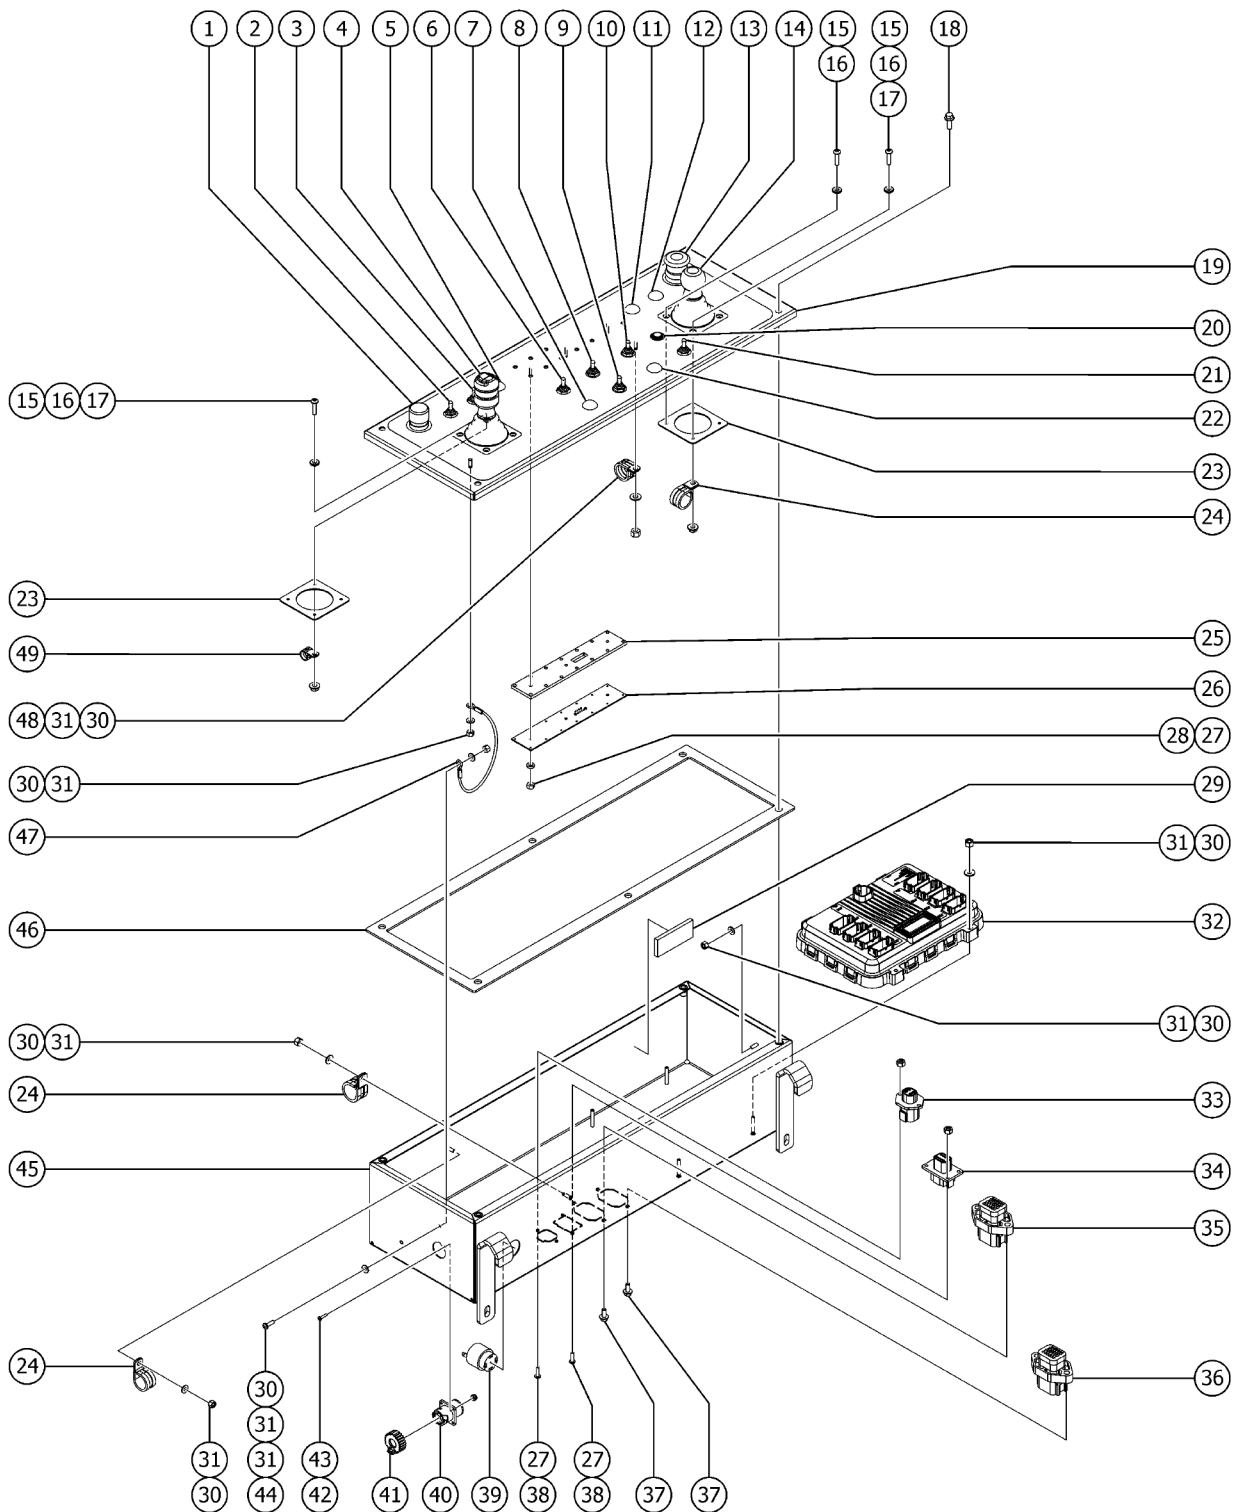

602.1 Platform Control Box

Item	Part No.	Description	Qty.
25	1278613GT	SPACER XC PLATFORM INDICATORS	1
26	1278612GT	PCBA, XC PLATFORM INDICATORS	1
27	1274164GT	NUT,NYLOCK,6-32,A,ZAG	7
28	822224GT	WASHER, NYLON #10, 0.093	3
29	30997GT	CORROSION INHIBITOR,FOAM	1
30	1274168GT	NUT,NYLOCK,10-32,A,ZAG	12
31	1253185GT	WASHER,FLAT,#10,USS,ZAG	13
32	1284524GT	ECU, PLATFORM, S-XC, PROGRAMMED (Contact Genie Parts Sales with full model and SN)	1
33	73717GT	CONN,RECEP 4 WAY,12-14GA FL***	1
34	87755GT	CONN,RECEP 8 WAY 14-18GA,FL	1
35	1265862GT	CONN, RECEP, 18WAY, 14-18GA, FL, A, GRY	1
36	226948GT	CONN, RECEP, 18 WAY, 14-18GA, FL, B	1
37	218457GT	SCREW,HHF,M5X12,DIN6921,10.9,Z	4
38	824214GT	SCREW,PHPM,6-32X.5,ZAG	4
39	39540GT	ALARM, STEADY TONE***	1
40	1272122GT	CONNECTOR, RECEPTACLE, 5 WAY, CIRCULAR	1
41	1272123GT	DUST CAP, RECEPTACLE, 5 WAY, CIRCULAR	1
42	1253477GT	SCREW,PHPM,4-40X.5,ZAG	2
43	40766GT	NUT,NYLOCK,4-40	2
44	1257227GT	SCREW,PHPM,10-32X.625,ZAG	1
45	1279851GT	WELDMENT BOX PLATFORM CONTROL XC	1
46	81488GT	GASKET,PLATFORM CONTROL BOX	1
47	1258952GT	LANYARD BOX CONTROL PLATFORM	2
48	13268GT	CLAMP,0.75,#12 X 1/4,RUB CUSH	1
49	6833GT	CLAMP,0.50,#8 X 1/4,RUB CUSH	1