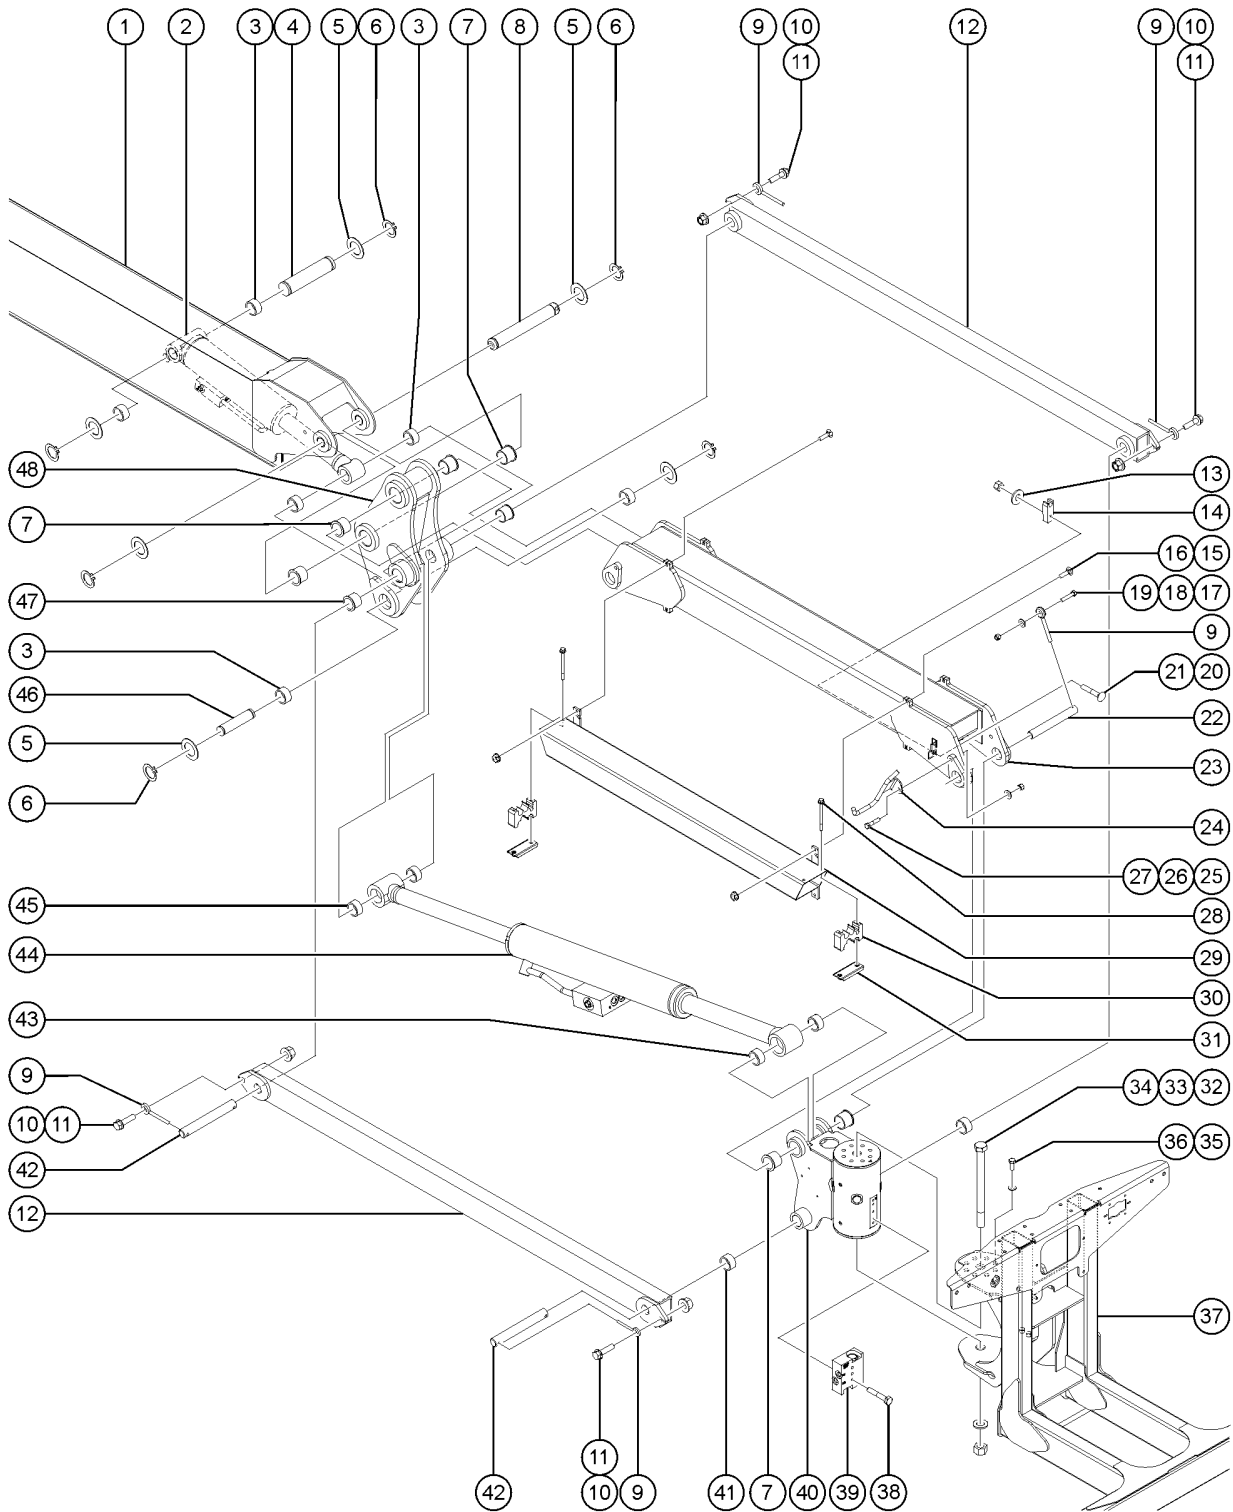

506.1 Jib Boom and Platform Rotator, S-45 XC

506.1 Jib Boom and Platform Rotator, S-45 XC

<i>Item</i>	<i>Part No.</i>	<i>Description</i>	<i>Qty.</i>
44-	33428GT	VALVE,COUNTERBALANCE	2
44-	1276822GT	SEAL KIT FOR JIB CYLINDER	
45	30220GT	BEARING,1.25ID X 1.5OD X 0.69L	2
46	1276484GT	PIN, 1.50X5.625, 2 RING	1
47	128268GT	BEARING,FL, 1.25X1.5X2.13	2
48	1288386GT	ASSY,JIB BELLCRANK WITH BEARINGS	1
		to SN S45XCH-708	
48B	238330GT	MACH. JIB BELLCRANK	1
		from SN S45XCH-709