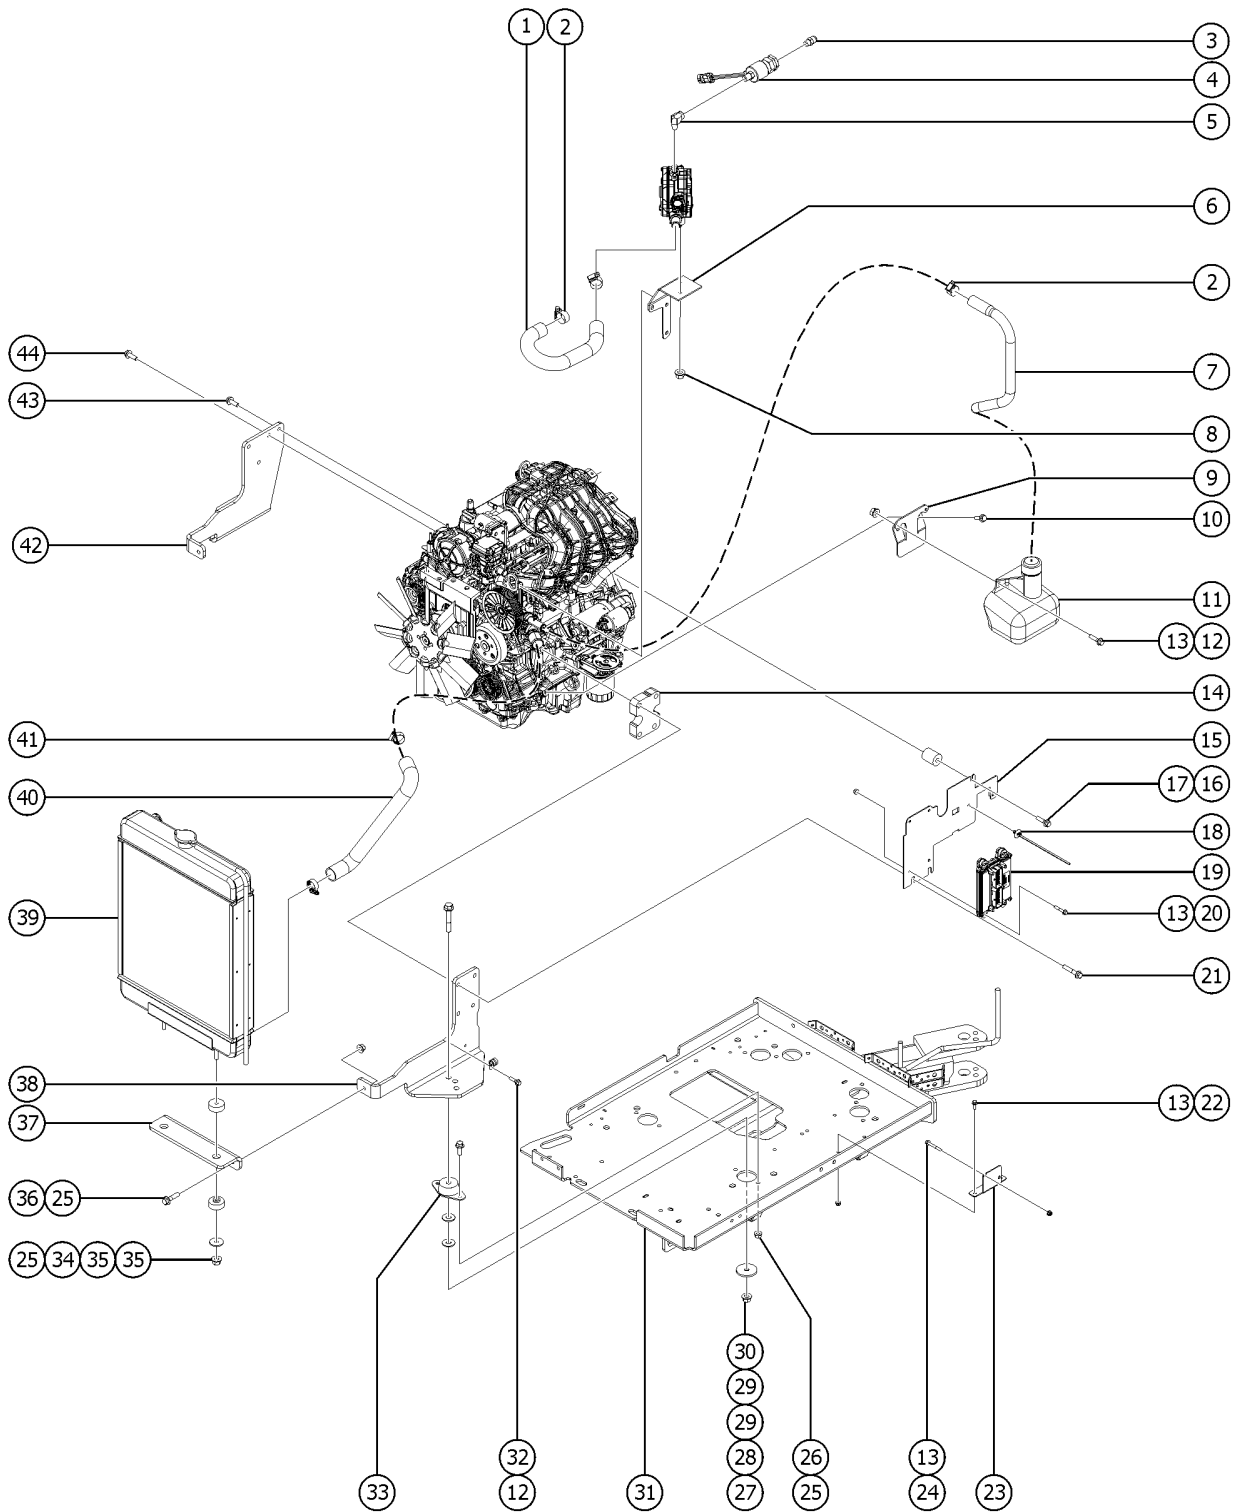

407.1 Ford MSG-425 Engine, View 5

Item	Part No.	Description	Qty.
A	1702GT	HOSE-HEATER,5/8 ID-BLACK	1
A-	46131GT	CLAMP,HOSE,.63" - 1.0" X .5"	1
1	102119GT	HOSE,3/4,LP	1
2	46131GT	CLAMP,HOSE,.63" - 1.0" X .5"	4
3	19358GT	CONNECTOR,010102-6-4	1
4	119232GT	LOCKOFF,LP,FORD DSG/MSG	1
5	119824GT	ELBOW,90DEG,5502-04-04-B	1
6	236423GT	FORMING, LP REG MOUNT, MSG425	1
7	236340GT	HOSE, COOLANT, VAP, MSG425	1
8	1283013GT	NUT,NYLOCK FLG,M6-1.0,DIN6926,10,ZAB	2
9	1260060GT	FORMING, COOLANT BOTTLE MT.	1
10	824133GT	SCREW,HHF,M8-1.25X25,DIN6921,10.9,ZAB	2
11	42662GT	COOLANT RECOVERY BOTTLE1.5 QT*	1
12	824079GT	SCREW,HHF,1/4-20X1,8,ZAG	3
13	1277924GT	NUT,NYLOCK FLG,1/4-20,F,ZAG	10
14	110477GT	PLATE,ENGINE SUPPORT SPACER	1
15	236425GT	FORMING, ECU MOUNT, MSG425	1
16	1258771GT	SCREW,HHF,M8-1.25X60,DIN6921,1	1
17	215421GT	SPACER, ECU, MSG425	1
18	110149GT	CABLE TIE,DFT MOUNT,BLK,6.5"	1
19	215317GT	CONTROL MODULE, MSG425 original ECM; component no longer available limited inventory on hand	1
19B	1294827GT	CONTROL MODULE, MSG425 replacement ECM	
20	824080GT	SCREW,HHF,1/4-20X1.25,8,ZAG	4
21	232952GT	SCREW,HHF,M10-1.5X50,DIN6921,10.9,ZAB	4
22	824078GT	SCREW,HHF,1/4-20X.75,8,ZAG	2
23	1289079GT	FORMING, FUEL PRES. REG. MNT	1
24	1253485GT	SCREW,HHF,1/4-20X2,8,ZAG	2
25	1274322GT	NUT,NYLOCK FLG,3/8-16,F,ZAG	8