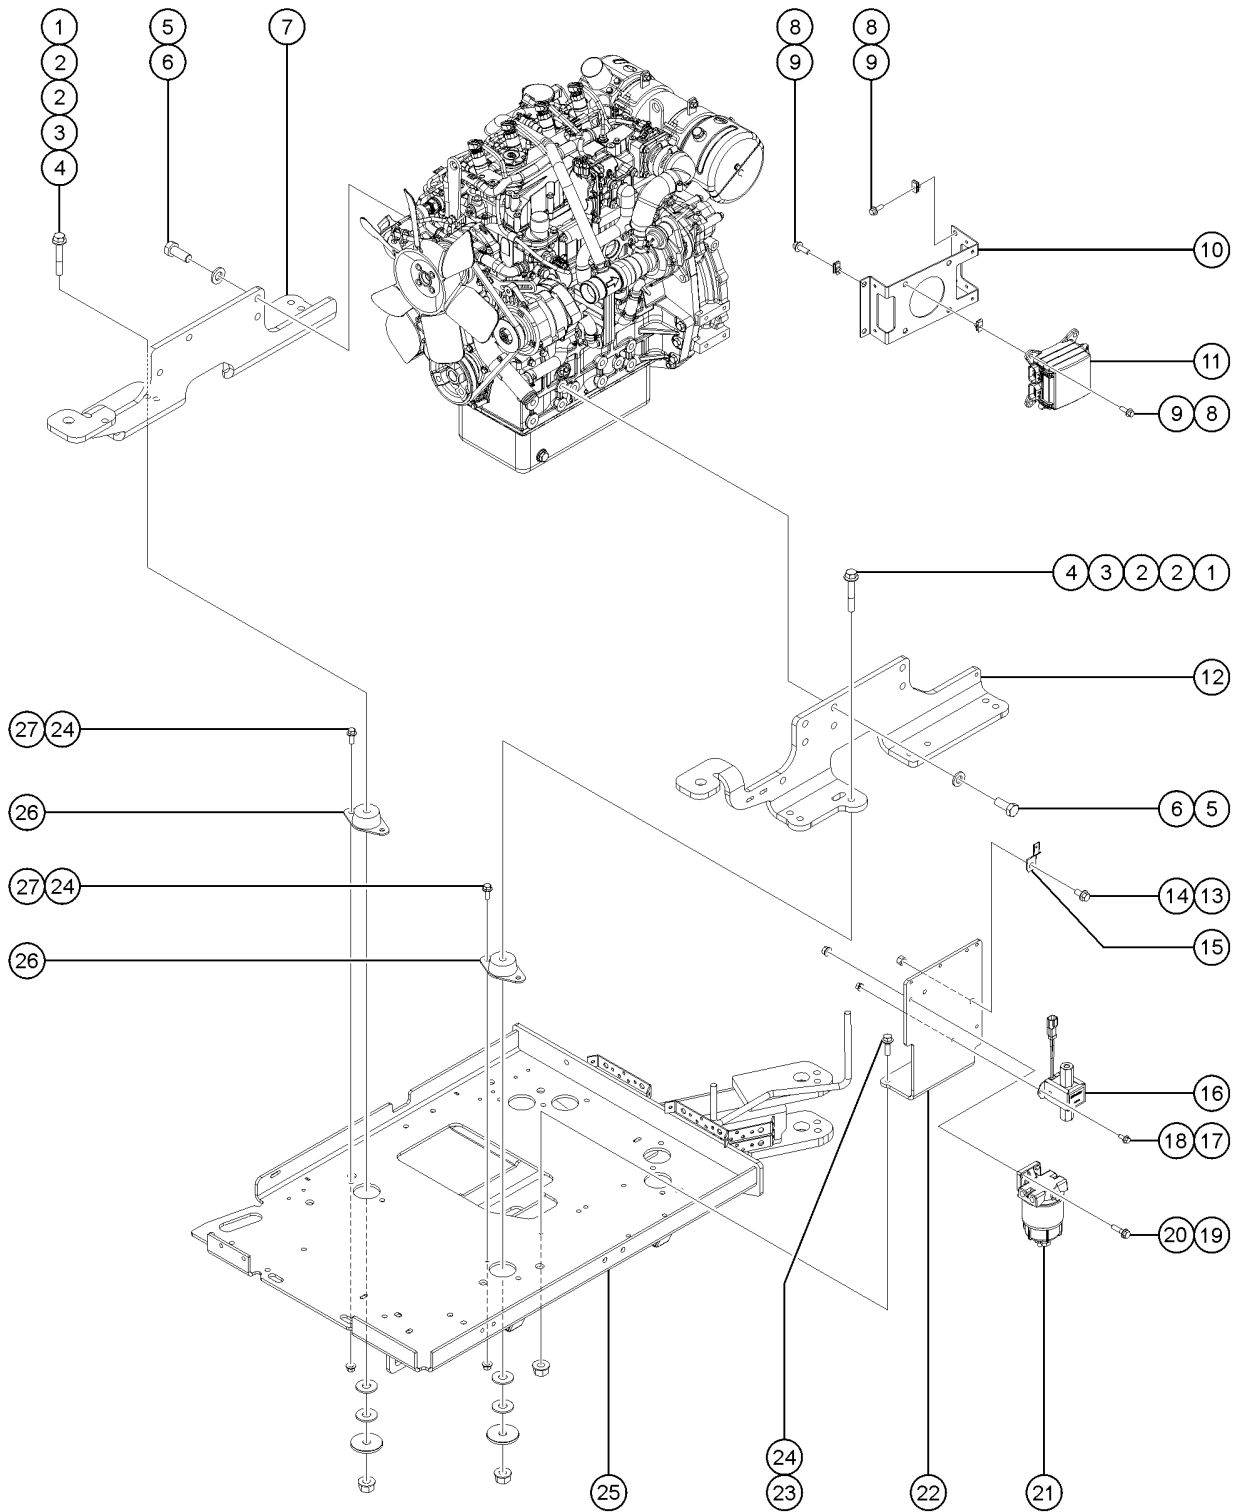

410.1 Perkins 404F-E22T, View 3

Item	Part No.	Description	Qty.
17	1256855GT	SCREW,HHF,1/4-20X.625,8,ZAG	2
18	824027GT	NUT,TL FLG,1/4-20,G,ZAG	2
19	824087GT	SCREW, HHF, 5/16-18 X 1.25, 8, ZAG	2
20	824028GT	NUT,TL FLG,5/16-18,G,ZAG	2
21	75020GT	SEPRTR/FLTR,FUEL DSL,15GPH,.30	1
21-	54205GT	HOSE END,BARB,1/4 MNPTX5/16,90	
21-	62433GT	FILTER,ELEMENT,30 MIC,75020	
21-	96770GT	CLAMP, HOSE, 1 EAR, 11/16	
22	1287089GT	BRACKET,FUEL PUMP,CRDI	1
23	824091GT	SCREW, HHF, 3/8-16 X 1.25, 8, ZAG	2
24	1274322GT	NUT,NYLOCK FLG,3/8-16,F,ZAG	10
25	1271380GT	WELDMENT, ENGINE TRAY	
		(refer to 417.1)	
26	70452GT	ISOLATOR,ENGINE	4
27	824090GT	SCREW,HHF,3/8-16X1,8,ZAG	8