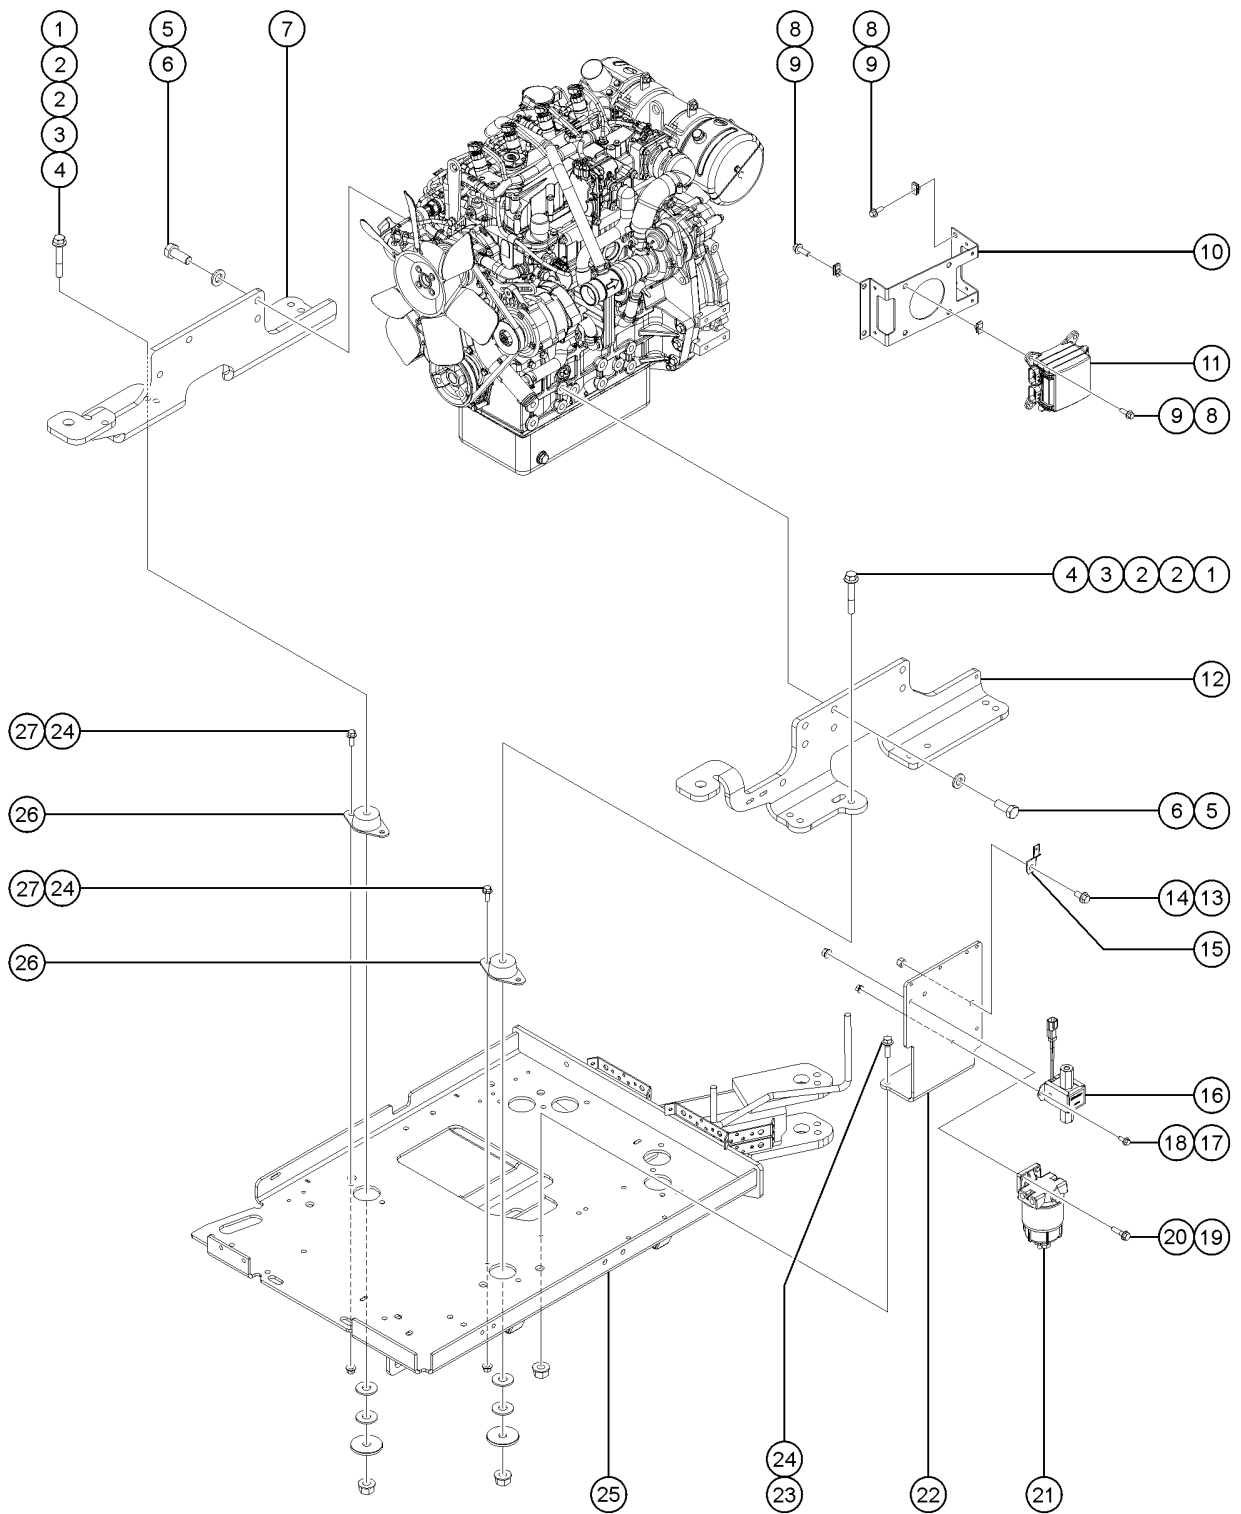

410.1 Perkins 404F-E22T, View 3

Item	Part No.	Description	Qty.
		REF. FORMING, ENGINE MOUNT, PERKINS	
1	1251994GT	SCREW,HHF,1/2-13X3,8,ZAG	4
2	1255760GT	WASHER,FLAT,1/2,USS,ZAG	8
3	1256283GT	WASHER,FLAT,.5X2.25X.188,ZAG	4
4	1274172GT	NUT,NYLOCK FLG,1/2-13,G,ZAG	6
5	1257705GT	SCREW,HHC,M14-1.5X35,DIN961,10	10
6	1257810GT	WASHER,FLAT,M14,DIN6916,HRD,ZAB	10
7	88988GT	FORMING,ENGINE MOUNT RH	1
8	824078GT	SCREW,HHF,1/4-20X.75,8,ZAG	8
9	56912GT	SPRING CLIP,1/4-20,.025-.15X.5	8
10	1286165GT	FORMING, RELAY BRACKET, PERKINS CRDI	1
11	1269738GT	MODULE, VEC, ALC600	1
11A-	1251502GT	FUSE, ATM, 10AMP	
11A-	1251503GT	RELAY, 12V MICRO, 35AMP	
11A-	1251504GT	DIODE, 6A 22903-6V	
11A-	1251505GT	TOOL, FUSE PULLER, ATM	
11A-	1251506GT	FUSE, ATM, 5AMP	
11A-	1279520GT	CIRCUIT BREAKER 20A,TIII, ATC, 14VDC	
11A-	1279521GT	CIRCUIT BREAKER 15A,TIII, ATC, 14VDC	
11A-	1279522GT	RELAY SOLID STATE, 12V, 20A (B120-7022)	
11A-	1280401GT	CIRCUIT BREAKER, 30AMP MINI	
12	161611GT	FORMING, ENGINE MOUNT, PERKINS	1
13	824089GT	SCREW, HHF, 3/8-16 X .75, 8, ZAG	1
14	1256468GT	NUT,3/8-16,8,ZAG	1
15	99346GT	CLIP, METAL MOUNTING	1
16	1285222GT	FUEL PUMP,LIFT,PERKINS 404F-E22T	1
16-	38922GT	ELBOW,90DEG.1/8MPT-5/16 BARB	
16-	96770GT	CLAMP, HOSE, 1 EAR, 11/16