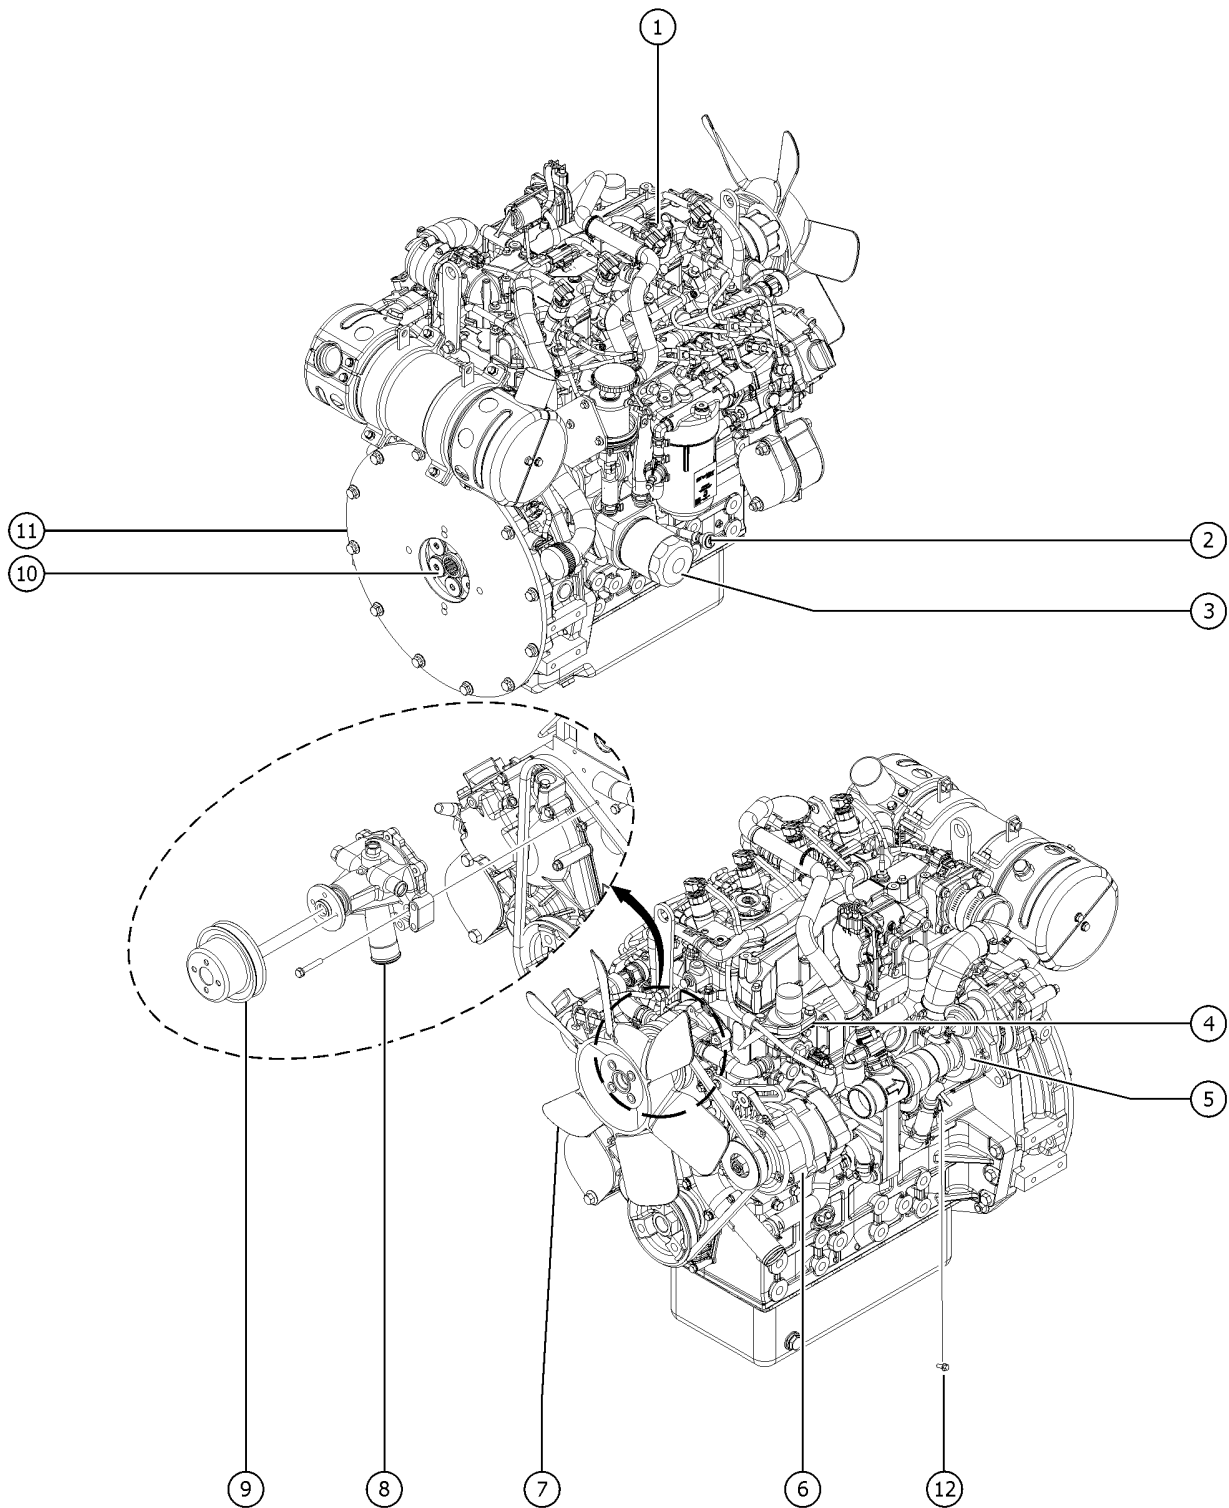

411.1 Perkins 404F-E22T, View 4

Item	Part No.	Description	Qty.
A	1251819GT	GASKET,EXHAUST MANIFOLD,PERK	
B	1262487GT	BELT,AIR PUMP,PERKINES 404F-22T	
1	65636GT	CAP, OIL FILLER	1
1-	65638GT	SEAL, OIL FILLER CAP	
2	128984GT	DIPSTICK, STRAIGHT SHORT	1
2-	128985GT	DIPSTICK TUBE, STRAIGHT SH	
3	94762GT	OIL FILTER - PERKINS	1
4	128991GT	THERMOSTAT	1
4-	77477GT	GASKET,THERMOSTAT HSG Vertical Thermostat	
4-	147355GT	GASKET-THERMOSTAT HSG Engine block Thermostat	
5	1252940GT	STARTER,PERKINS 404F	1
6	1251814GT	ALTERNATOR - 85 AMP, INT REGU	1
7	77483GT	FAN, ENGINE (104-22)(404-22)*	1
7-	1252943GT	SPACER,FAN,PERKINS 404F	
8	1252942GT	PUMP,WATER,PERKINS 404F	1
9	77482GT	PULLEY, WATER PUMP	1
10	1283279GT	COUPLER,15 TOOTH,FBA,PERKINS 404F-E22T	1
11	1283182GT	PUMP MOUNT, PERKINS 404F-E22T	1
12	231088GT	SCREW,HHF,M10-1.5X20,DIN6921,1	1