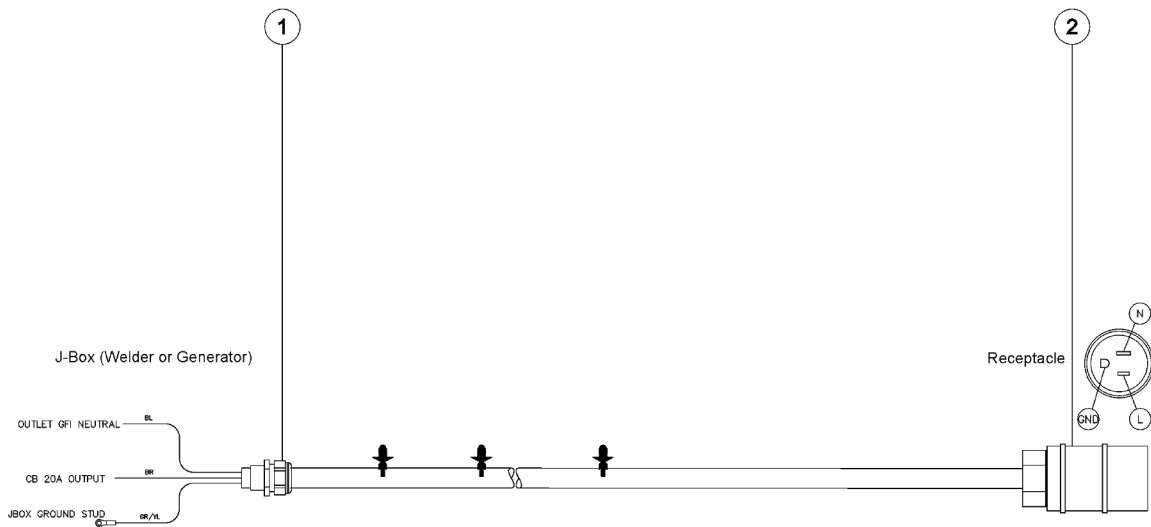

311.121 Harness, Generator Pigtail