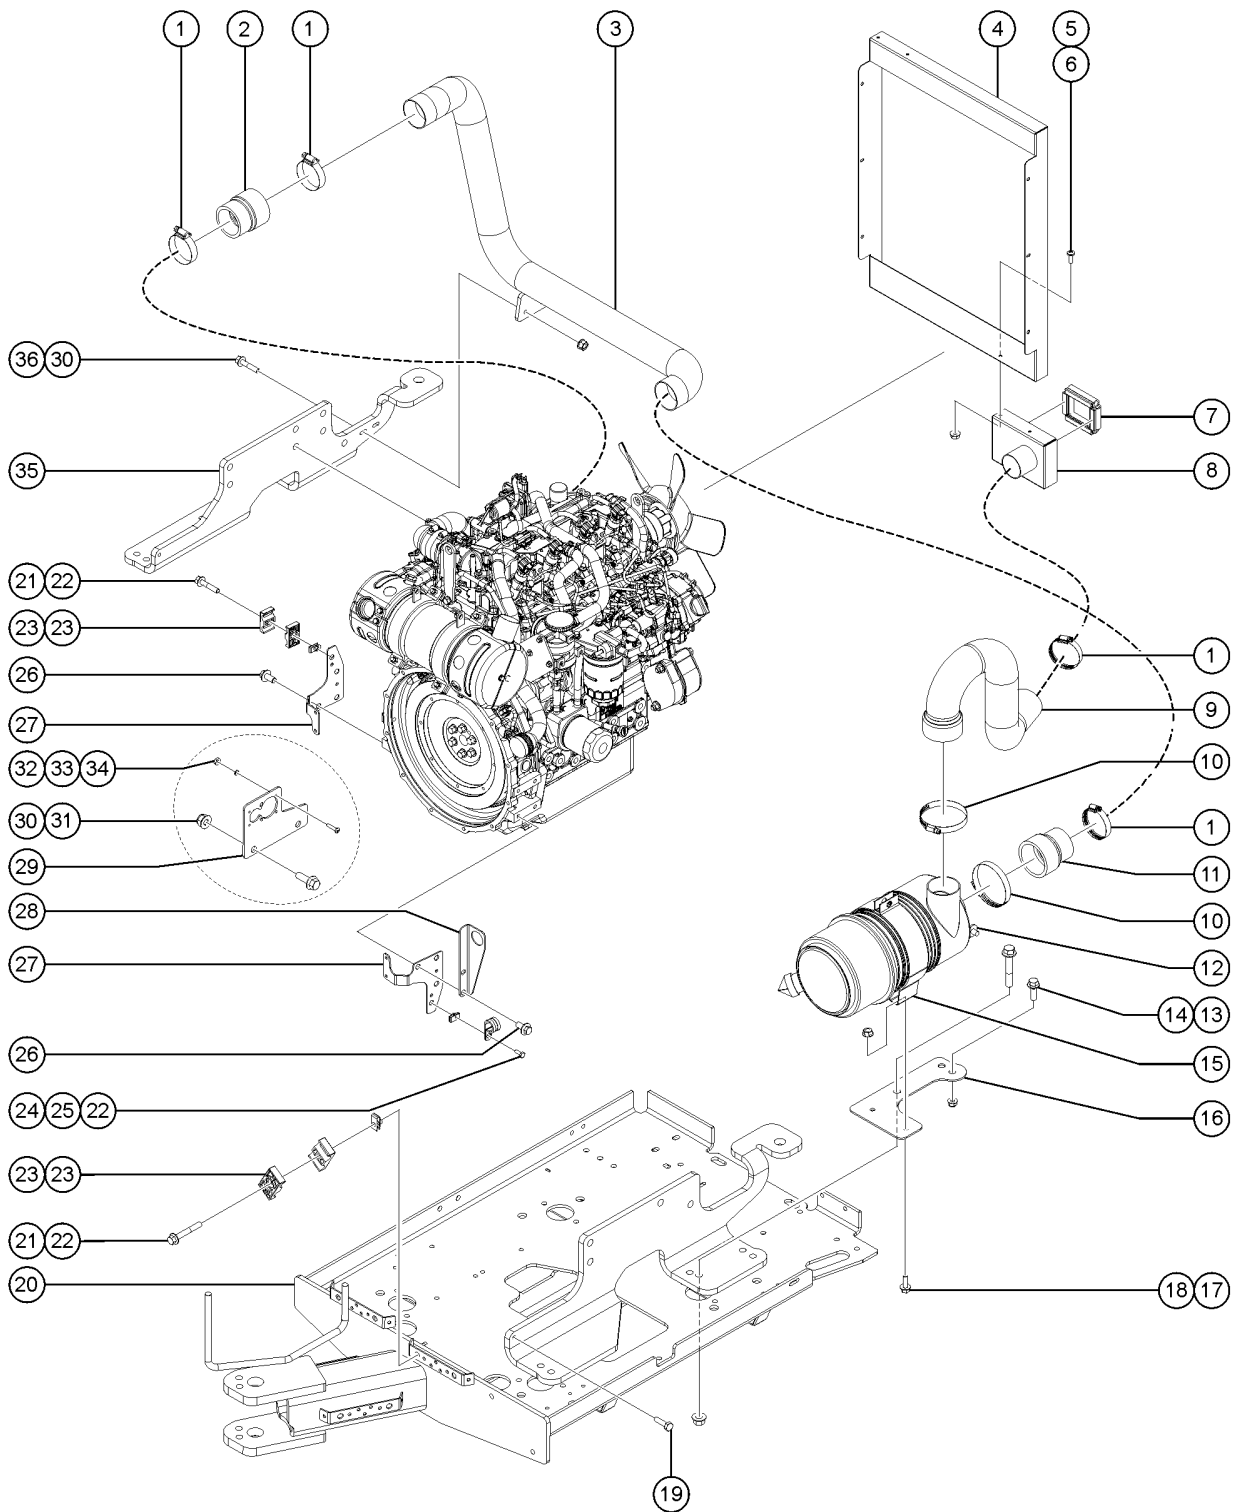

409.1 Perkins 404F-E22T, View 2

<i>Item</i>	<i>Part No.</i>	<i>Description</i>	<i>Qty.</i>
22	56912GT	SPRING CLIP,1/4-20,.025-.15X.5 .....	3
23	78736GT	CLAMP, 2 HOSE, PLASTIC, 5/8 .....	6
24	824059GT	SCREW,HHC,1/4-20X.75,8,ZAG .....	1
25	61109GT	CLAMP,1.25,#20 X 7/16,RUB CSH .....	1
26	231087GT	SCREW,HHF,M12 X 1.75 X 25 .....	5
27	1288869GT	FORMING, HARNESS BRACKET .....	2
28	1286546GT	ECU HARNESS BRACKET, PERKINS 404F-E22T .....	1
29	1256651GT	PANEL, DIAGNOSTICE CONNECTOR .....	1
30	1277924GT	NUT,NYLOCK FLG,1/4-20,F,ZAG .....	4
31	824078GT	SCREW,HHF,1/4-20X.75,8,ZAG .....	2
32	1259339GT	NUT,4-40,ZAG .....	4
33	1259338GT	WASHER,LOCK,#4,ZAG .....	4
34	1253477GT	SCREW,PHPM,4-40X.5,ZAG .....	4
35	161611GT	FORMING, ENGINE MOUNT, PERKINS (Refer to 410.1)	1
36	824080GT	SCREW,HHF,1/4-20X1.25,8,ZAG .....	2