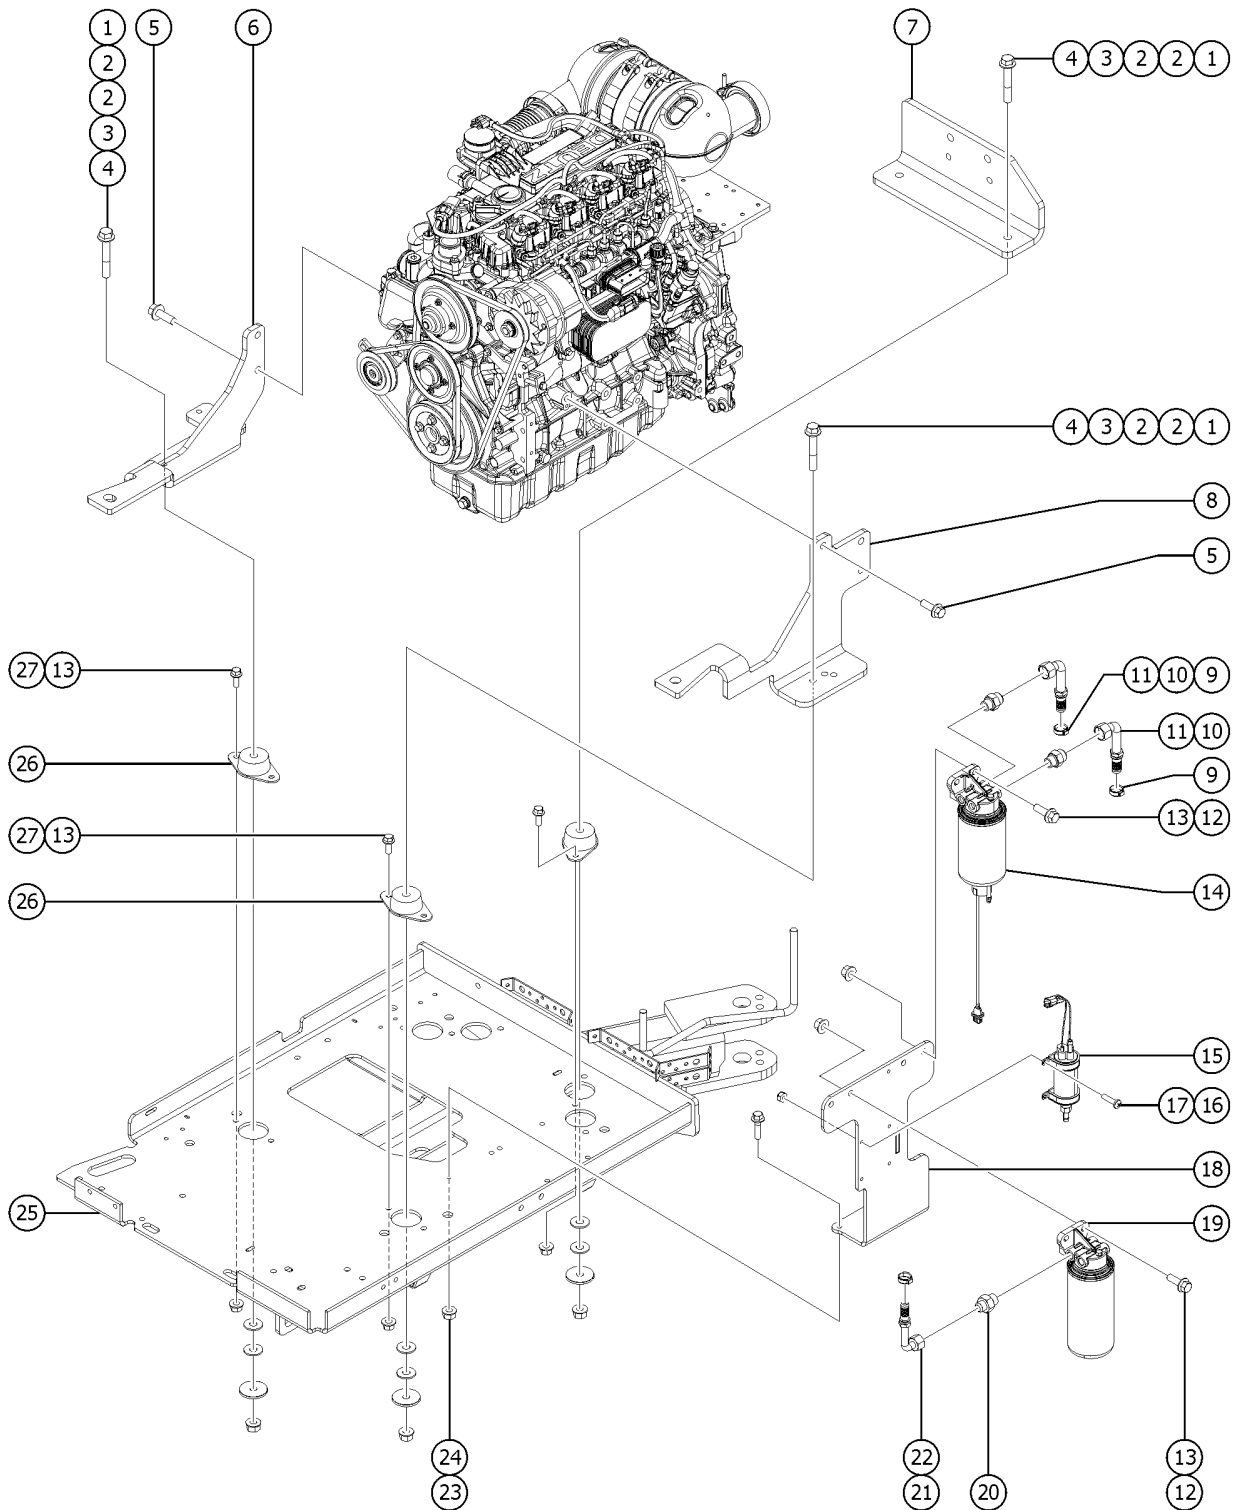

416.1 Deutz D2.9L4 Engine, View 5

Item	Part No.	Description	Qty.
1	1251994GT	SCREW,HHF,1/2-13X3,8,ZAG	4
2	1255760GT	WASHER,FLAT,1/2,USS,ZAG	8
3	1256283GT	WASHER,FLAT,,5X2.25X.188,ZAG	4
4	1251997GT	NUT,TL FLG,1/2-13,G,ZAG	4
5	1256776GT	SCREW,HHF,M14-2.0X35,DIN6921,1	5
6	237190GT	FORMING, RIGHT ENGINE MOUNT	1
7	218098GT	FORMING,REAR ENGINE MOUNT,Z45	1
8	237189GT	FORMING, LEFT ENGINE MOUNT	1
9	822087GT	CLAMP,HOSE,1EAR,25/32	2
10	162207GT	FITTING,ELBOW,8GS-8FJX90S	2
11	162209GT	FITTING,CONN,16MM-8MJ	2
12	824092GT	SCREW, HHF, 3/8-16 X 1.5, 8, ZAG	4
13	1274322GT	NUT,NYLOCK FLG,3/8-16,F,ZAG	12
14	1261239GT	ASSY,FUEL PREFILTER,DEUTZ 2.9	1
14-	236260GT	FILTER, FUEL PRE-FILTER, SPIN-ON, DEUTZ	
15	214691GT	FUEL LIFT PUMP, DEUTZ D 2.9	1
15-	21465GT	CLAMP,HOSE,.25" - .63" X .3125	
15-	822087GT	CLAMP,HOSE,1EAR,25/32	
16	1251567GT	SCREW,PHPM SEMS ET,10-24X.75,ZAG	4
17	1256467GT	NUT,TL FLG,10-24,F,Z	4
18	1257961GT	WELDMENT, FUEL FILTER BRACKET	1
19	1261236GT	ASSY,FUEL FILTER,DEUTZ 2.9	
19-	214228GT	FILTER, DEUTZ 2.9, FUEL	
20	162208GT	FITTING,CONN,16MM-6MJ	1
21	162206GT	FITTING,ELBOW,6GS-6FJX90S	1
22	96770GT	CLAMP, HOSE, 1 EAR, 11/16	1
23	824027GT	NUT,TL FLG,1/4-20,G,ZAG	2
24	824079GT	SCREW,HHF,1/4-20X1,8,ZAG	2