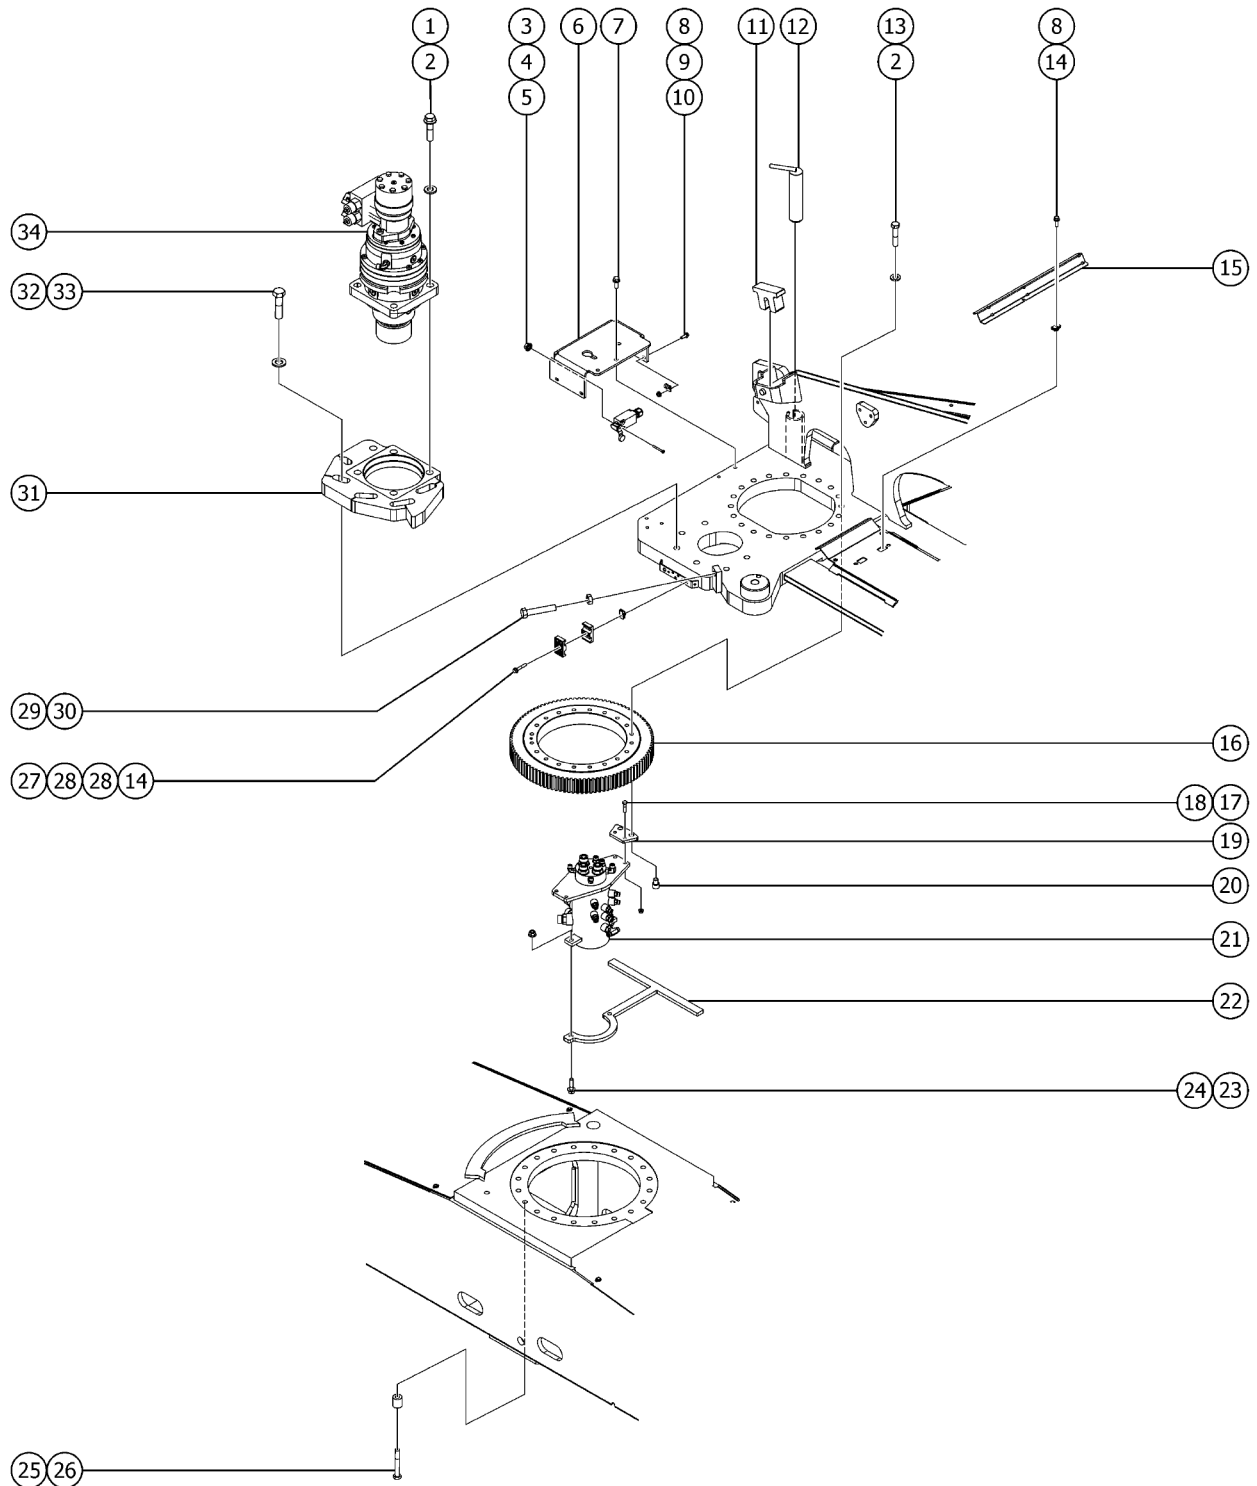

304.1 Turntable Rotator and Hydraulic Rotary Coupler Installation

304.1 Turntable Rotator and Hydraulic Rotary Coupler Installation

Item	Part No.	Description	Qty.
1	1259896GT	SCREW,HHF,5/8-11X2.5,8,ZAG	4
2	1256182GT	WASHER,FLAT,5/8,F436,HRD,ZAG	24
3	1263070GT	NUT,SERRATED,8-32,ZAG	2
4	88356-11B65GT	SWITCH,LIMIT,W/RLLR ARM,NO/NC	1
5	1256698GT	SCREW,PHPM SEMS ET,8-32X1.5,ZA	2
6	1283578GT	FORMING, DRIVE ENABLE SWITCH HOUSING	1
7	824090GT	SCREW,HHF,3/8-16X1,8,ZAG	2
8	824078GT	SCREW,HHF,1/4-20X.75,8,ZAG	3
9	45470GT	CLAMP,0.31,#5 X 1/4,RUB CUSH	1
10	1256679GT	NUT,SERRATED,1/4-20,8,ZAG	1
11	1277630GT	ASSEMBLY, BOOM REST PADS	2
12	1283473GT	PIN, WELDMENT, TRANSPORT LOCK	1
13	1268266GT	SCREW,HHC,5/8-11X3,8,ZAG	20
14	56912GT	SPRING CLIP,1/4-20,.025-.15X.5	3
15	1283804GT	FORMING, FUEL LINE COVER	1
16	111648GT	BEARING,SERIES 3000	1
17	1256118GT	SCREW,HHC,3/8-16X1.5,8,ZAG	4
18	1274322GT	NUT,NYLOCK FLG,3/8-16,F,ZAG	4
19	1279454GT	PLATE, SWIVEL MOUNT, S40/45XC	2
20	1279453GT	SCREW,SHC,5/8-11X.75,A574,ZAG	4
21	1280390GT	SWIVEL, HYD 8 PORT	1
22	1279455GT	PLATE, SWIVEL ROTATION STOP	1
23	826171GT	SCREW,HHF,1/2-13X1.75,ZAG	2
24	1274172GT	NUT,NYLOCK FLG,1/2-13,G,ZAG	2
25	1263142GT	SCREW,HHC,5/8-11,4.5,8,ZAG	20
26	1282181GT	SPACER,1.313ODX5/8IDX1.5L	20
27	824081GT	SCREW,HHF,1/4-20X1.5,8,ZAG	1
28	78736GT	CLAMP, 2 HOSE, PLASTIC, 5/8	2