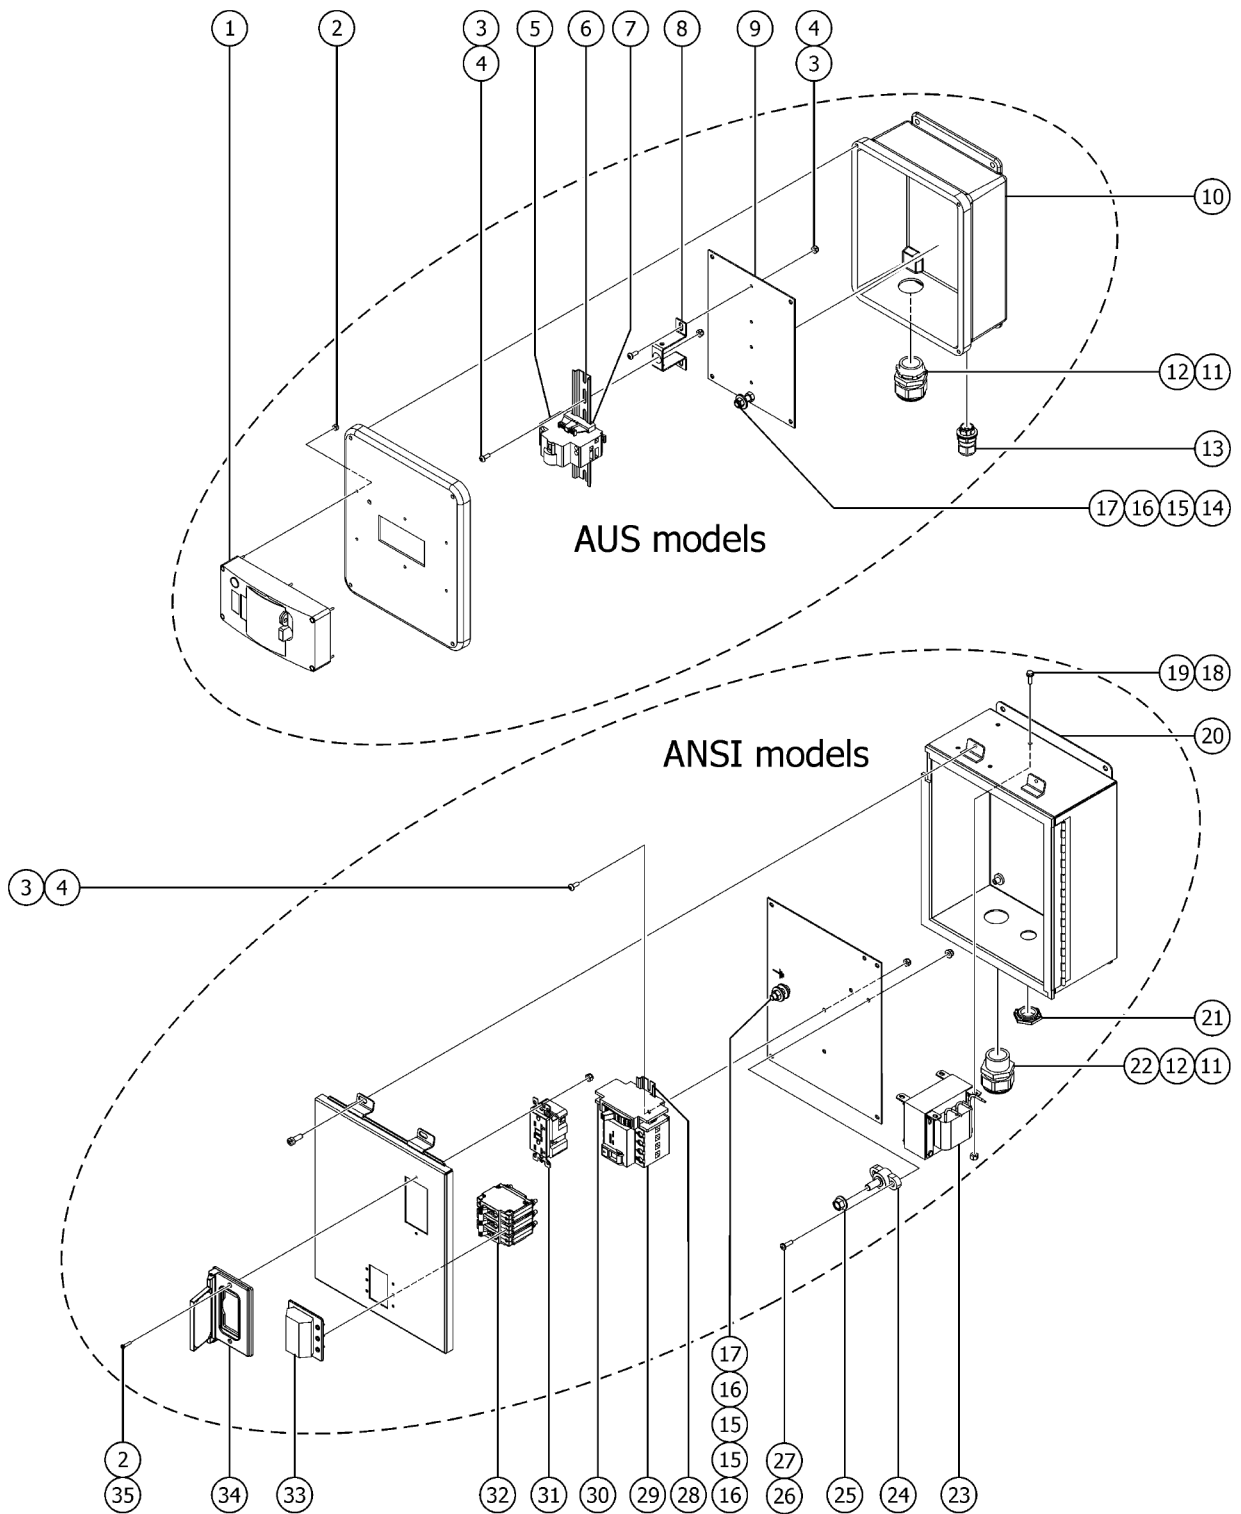

806.2 Welder Option, Chassis Components - View 2

Item	Part No.	Description	Qty.
1	1258687GT	MOUNTING COVER KIT WITH NEON	1
2	12344GT	NUT,NYLOCK,6-32	
3	54365GT	SCREW,PHIL,PHM,10-32 X .5,SSTL	
4	6178GT	NUT,NYLOCK,10-32	
5	1258674GT	RCBO, 16A/30MA TRIP, 1P	1
6	822548GT	DIN RAIL, 7.375"	1
7	74913GT	END STOP, DIN RAIL,SCREW CLAMP	2
8	1258689GT	BRACKET,DIN RAIL SUPPORT	2
9	1258688GT	PANEL,AUSSY ENCLOSURE BACK	1
10	1289554GT	BOX, AUS JBOX, CIRCUIT BREAKER	1
11	20776GT	CABLE SQUEEZE CONN.	2
12	18665GT	LOCKNUT,ELECTRIC,1" NPT	1
13	1287081GT	CORD GRIP, CLICK 20, BLACK, 0.276-0.512	1
14	6782GT	NUT,NYLOCK,5/16-18	1
15	5397GT	WASHER,FLAT,USS,5/16",Y	
16	6037GT	NUT,HEX,5/16-18,GR5	
17	13000GT	SCREW,HHC,5/16-18 X 1.25	1
18	1270665GT	SCREW,HHF,10-24X.625,5,ZAG	4
19	1274170GT	NUT, NYLOCK, 10-24, A, ZAG	4
20	1283843GT	ENCLOSURE, JBOX, 12X10	1
20-	6178GT	NUT,NYLOCK,10-32	
20B	1296591GT	KIT, BRACKET AND SCREW	
21	106495GT	PLUG,1/2" HUBBLE	1
22	106104GT	O-RING,SEAL RING,1" NPT (PKG)	1
23	1282963GT	TRANSFORMER, 139 TO 120 VOLT	1
24	94982GT	STANDOFF, 3/8" BLACK	1
25	1274322GT	NUT,NYLOCK FLG,3/8-16,F,ZAG	1
26	1257227GT	SCREW,PHPM,10-32X.625,ZAG	2