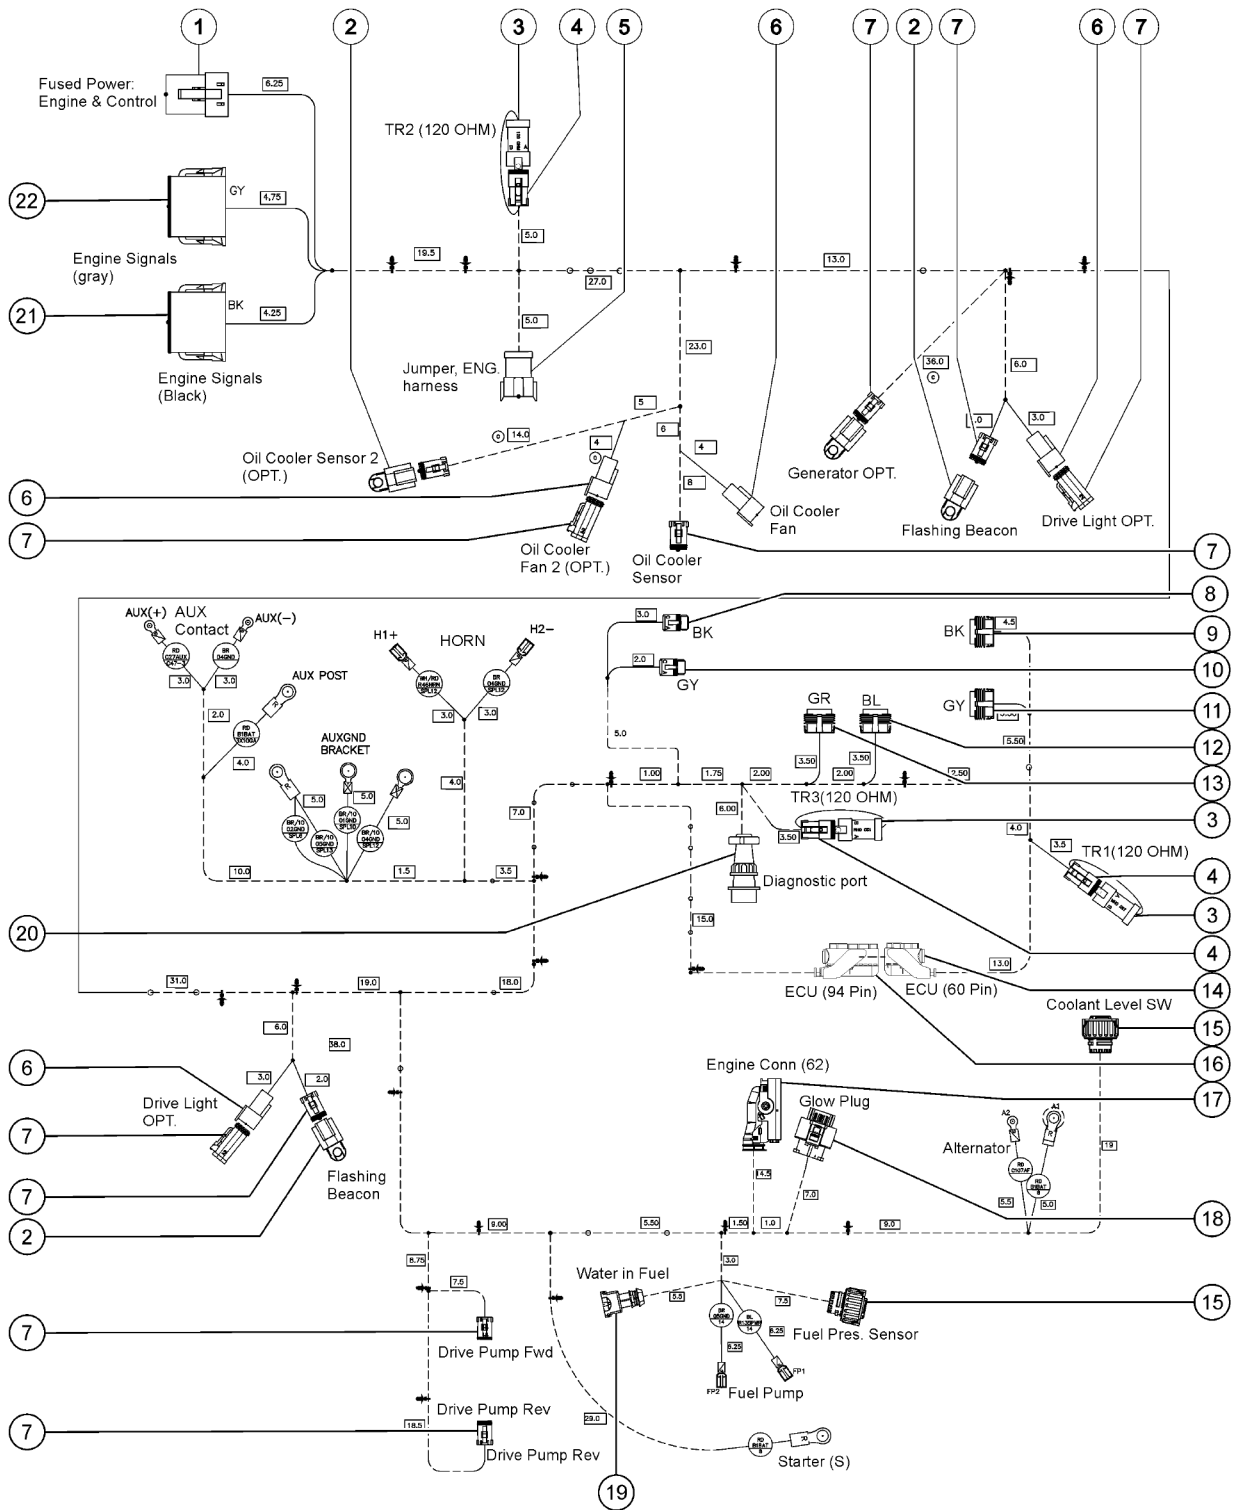

311.118A Harness, Engine, D2.9T

Item	Part No.	Description	Qty.
-	1277946GT	HARNESS,ENGINE,DEUTZ 2.9T T4 S40/45XC	1
1	60527GT	CONN,PLUG 4 WAY,12-14GA***	1
1-	60528GT	LOCK,PLUG 4 WAY,12-14GA***	1
2	229110GT	CONN.CAP,2 WAY DT SERIES	4
3	60452GT	CONN,RESISTOR, 3 WAY SAE J1939	3
4	119057GT	CONN PLUG 3 WAY ENDCAP DT	3
4-	60459GT	LOCK,PLUG 3 WAY,SAE J1939	3
5	119069GT	CONN,RECEP 8 WAY ENDCAP DT	1
5-	60447GT	LOCK,RECEP 8 WAY,14-18GA	1
6	119065GT	CONN,RECEP 2 WAY,14-18GA	4
6-	60439GT	LOCK,RECEP 2 WAY, 14-18GA	4
7	119056GT	CONN PLUG 2 WAY ENDCAP DT	10
7-	60425GT	LOCK,PLUG 2 WAY, 14-18GA	10
8	822467GT	CONN,2WAY CBT MALE,BLACK	1
9	822464GT	CONN,8WAY CBT MALE,BLACK	1
9-	822466GT	LOCK,8WAY CBT TP2 SEALED	1
10	822468GT	CONN,2WAY CBT MALE,GRAY	1
11	822465GT	CONN,8WAY CBT MALE,GRAY	1
11-	822466GT	LOCK,8WAY CBT TP2 SEALED	1
12	822462GT	CONN,8WAY CBT MALE,BLUE	1
12-	822466GT	LOCK,8WAY CBT TP2 SEALED	1
13	822463GT	CONN,8WAY CBT MALE,GREEN	1
13-	822466GT	LOCK,8WAY CBT TP2 SEALED	1
14	822438GT	CONN KIT,RECEP 60POS,AMP MQS 1.5	1
15	822445GT	CONN,CIRC. AMP 4WAY,BLACK	2
16	822439GT	CONN KIT,94POS,AMP MQS1.5/MCP2.8	1
17	822436GT	CONN,RECEP 62POS,AMP MCP1.5K/2.8	1
17-	822437GT	COVER,AMP 39/62POS CONNECTORS	1