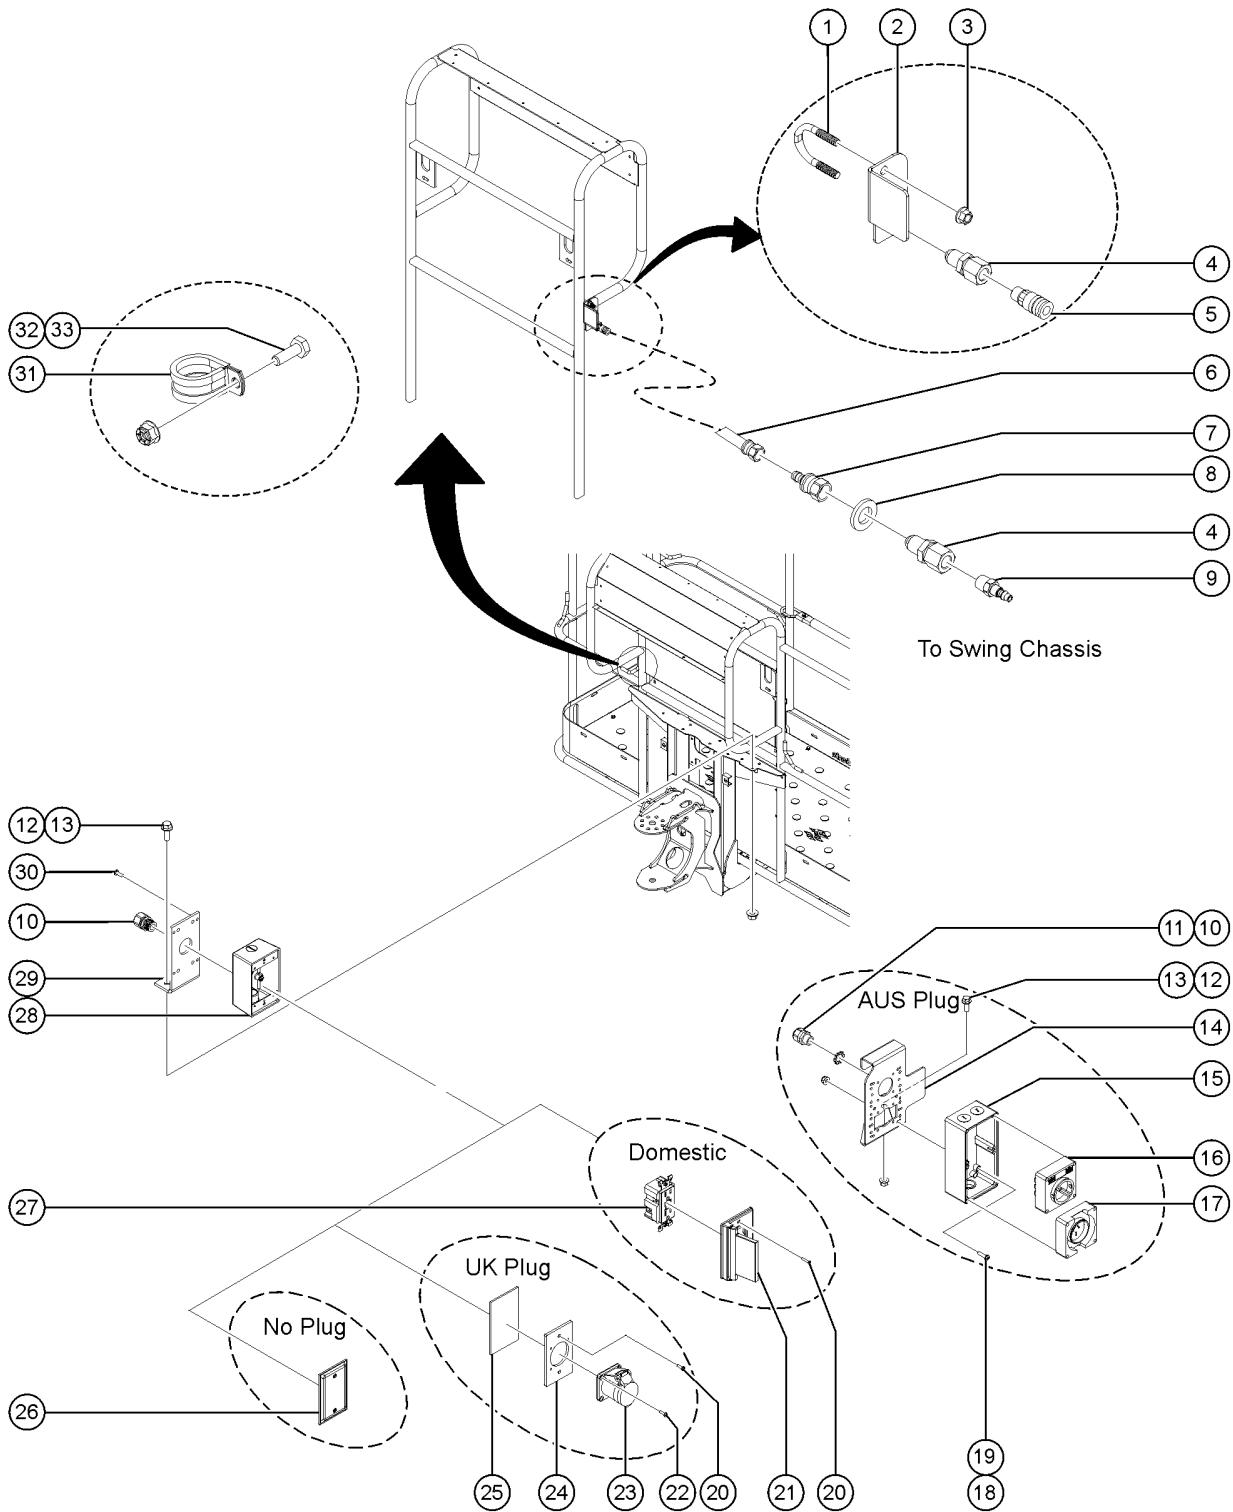

805.1 Air Line and Power to Platform

805.1 Air Line and Power to Platform

<i>Item</i>	<i>Part No.</i>	<i>Description</i>	<i>Qty.</i>
26	10777GT	COVER,BLANK	1
27	13585GT	OUTLET,110V GFCI***	1
28	75069GT	T-BOX 2.75 X 4.5 X 2.5	1
29	81096GT	BRACKET,POWER TO PLAT, DOM.	1
30	1257296GT	SCREW,PHPM-ST,8-32X.50,TYPE F,ZAG	4
31	13268GT	CLAMP,0.75,#12 X 1/4,RUB CUSH	2
32	824059GT	SCREW,HHC,1/4-20X.75,8,ZAG	2
33	1277924GT	NUT,NYLOCK FLG,1/4-20,F,ZAG	2