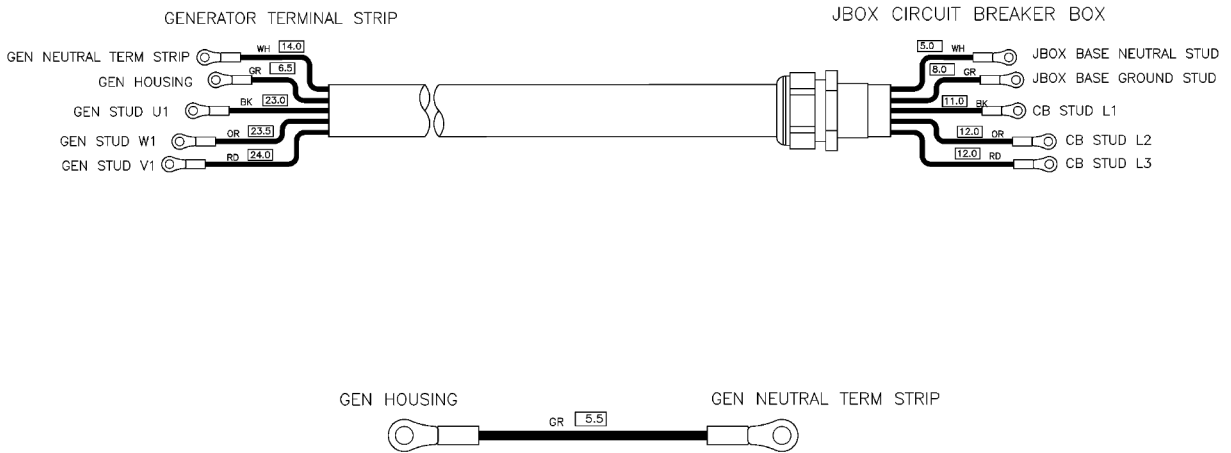

311.127 Cable Assembly, Welder