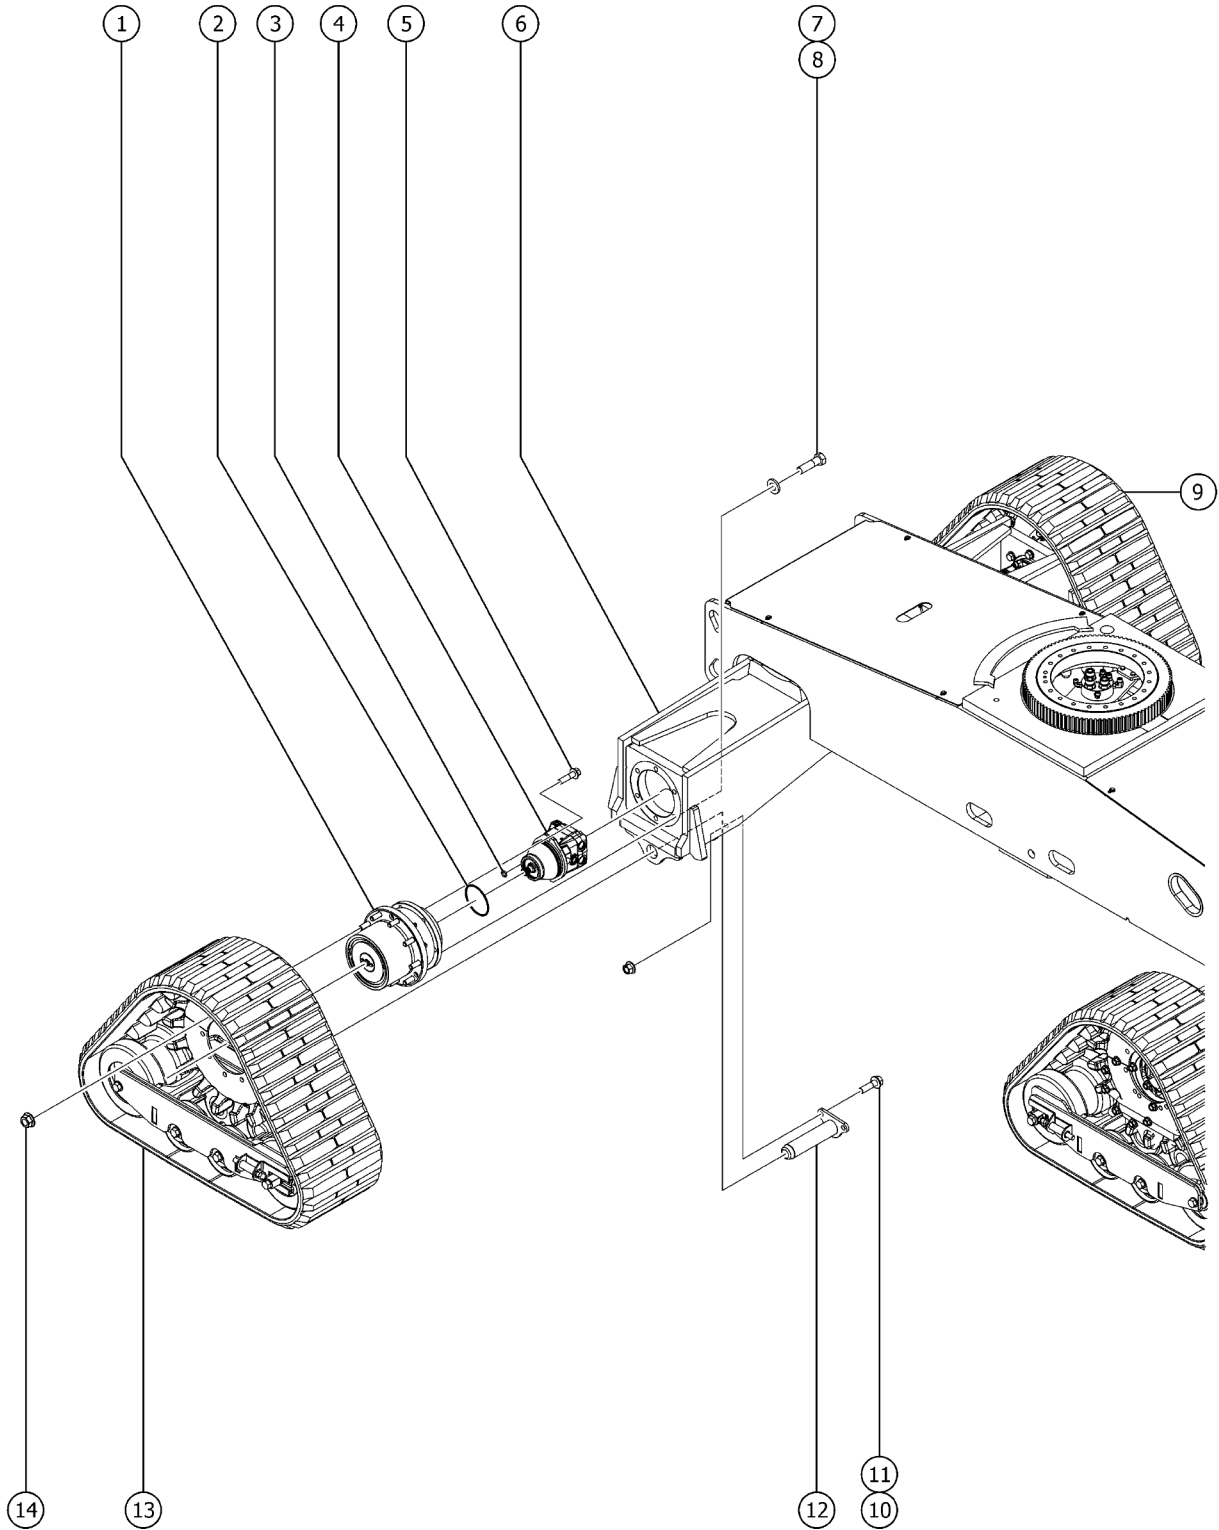

207.1 Trax Option Non-Steer End

Item	Part No.	Description	Qty.
1	T110637GT	WHEEL DRIVE W/ BRAKE,48.1 ..... (ref 203.1)	2
2	106118GT	O-RING,2-157,VITON***	2
3	106117GT	O-RING,2-010,VITON	2
4	1290649GT	MOTOR, PISTON, 30CC, 13T, DUAL PORTING ..... (ref 203.1)	2
5	1268267GT	SCREW,HHF,7/16-14X1.25,8,ZAG	4
6	1296046GT	ASSEMBLY, REAR AXLE, TRAX W/ BUSHING ..... (includes bearings)	1
7	1255385GT	SCREW,HHC,5/8-11X2.25,8,ZAG	12
8	1256182GT	WASHER,FLAT,5/8,F436,HRD,ZAG	12
9	216201GT	ASSY,QTS TRAX,S40/454,LH ..... (ref 208.1)	1
10	826171GT	SCREW,HHF,1/2-13X1.75,ZAG	4
11	1251997GT	NUT,TL FLG,1/2-13,G,ZAG	4
12	237477GT	WELDMENT, PIVOT PIN, W/LOCK	2
13	216202GT	ASSY,QTS TRAX,40/45,RH ..... (ref 208.1)	1
14	77674GT	NUT,HEX,FLANGE 5/8-18,GRD 8 ZI	18