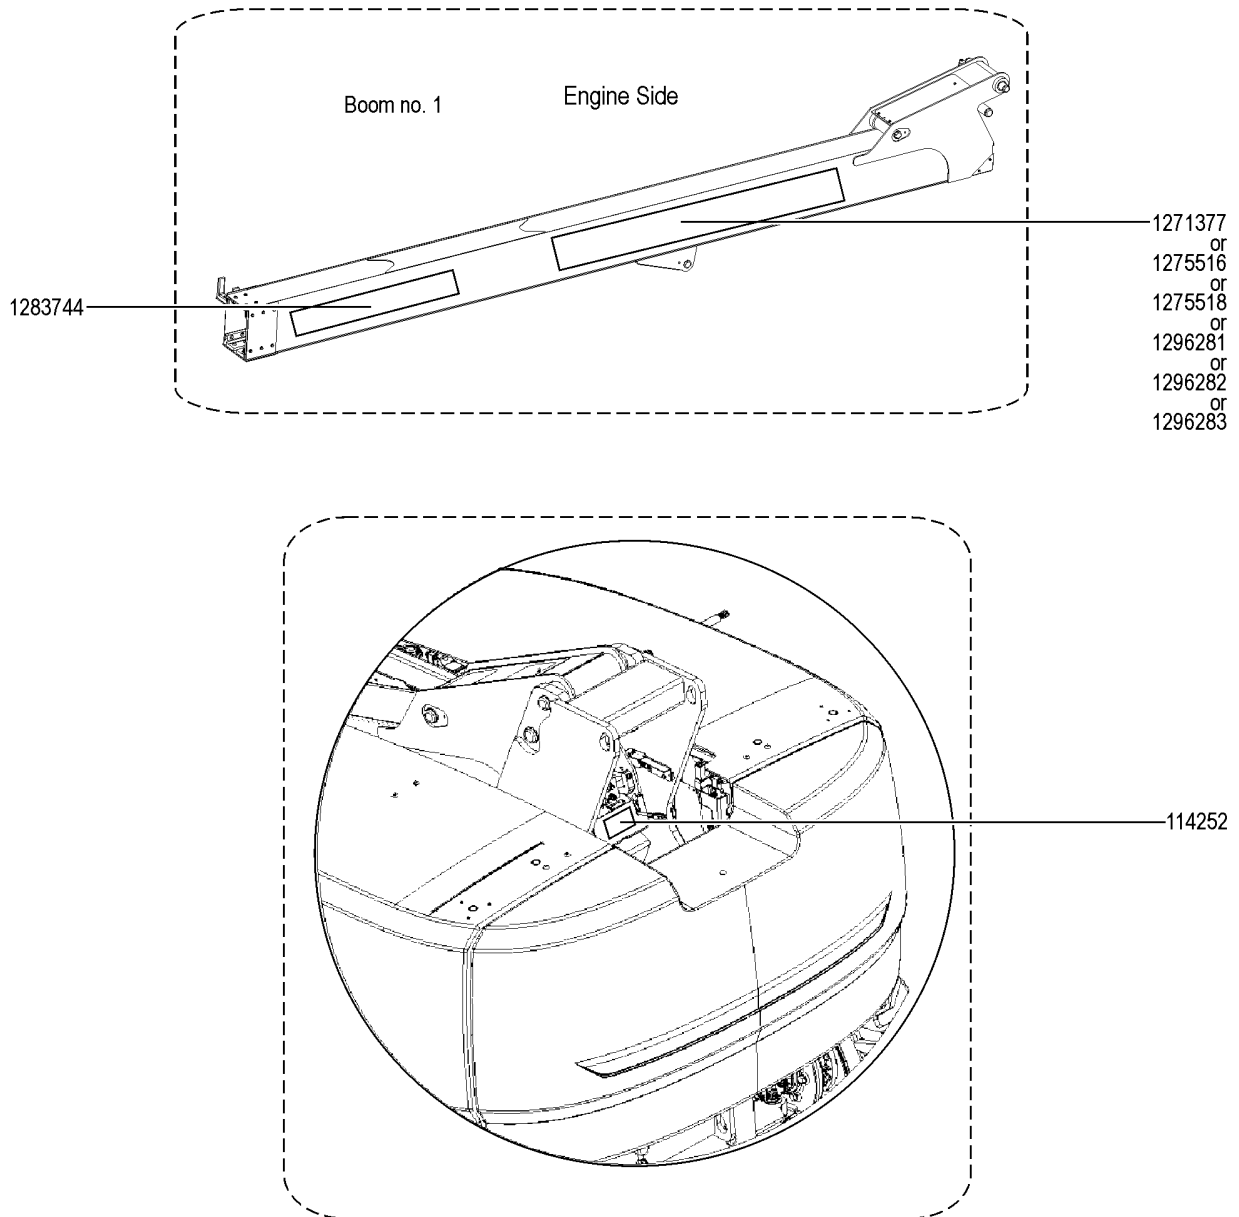

110.1 Decals with Symbols, Boom S-40 XC

110.1 Decals with Symbols, Boom S-40 XC

Item	Part No.	Description	Qty.
1	114252GT	DECAL,LABEL,TIP OVER LMT SWTCH	1
2	1271377GT	DECAL, BOOM, GENIE S-40 XC ..... (S-40 XC)	1
3	1275516GT	DECAL, BOOM, GENIE S-40 XC, BLUE ..... (S-40 XC)	1
4	1275518GT	DECAL, BOOM, GENIE S-40 XC, BLK ..... (S-40 XC)	1
5	1283744GT	DECAL, LIFT^POWER	1
6	1296281GT	DECAL, BOOM, GENIE S-40 HF, WHITE ..... (S-40 HF)	1
7	1296282GT	DECAL, BOOM, GENIE S-40 HF, BLUE ..... (S-40 HF)	1
8	1296283GT	DECAL, BOOM, GENIE S-40 HF, BLACK ..... (S-40 HF)	1