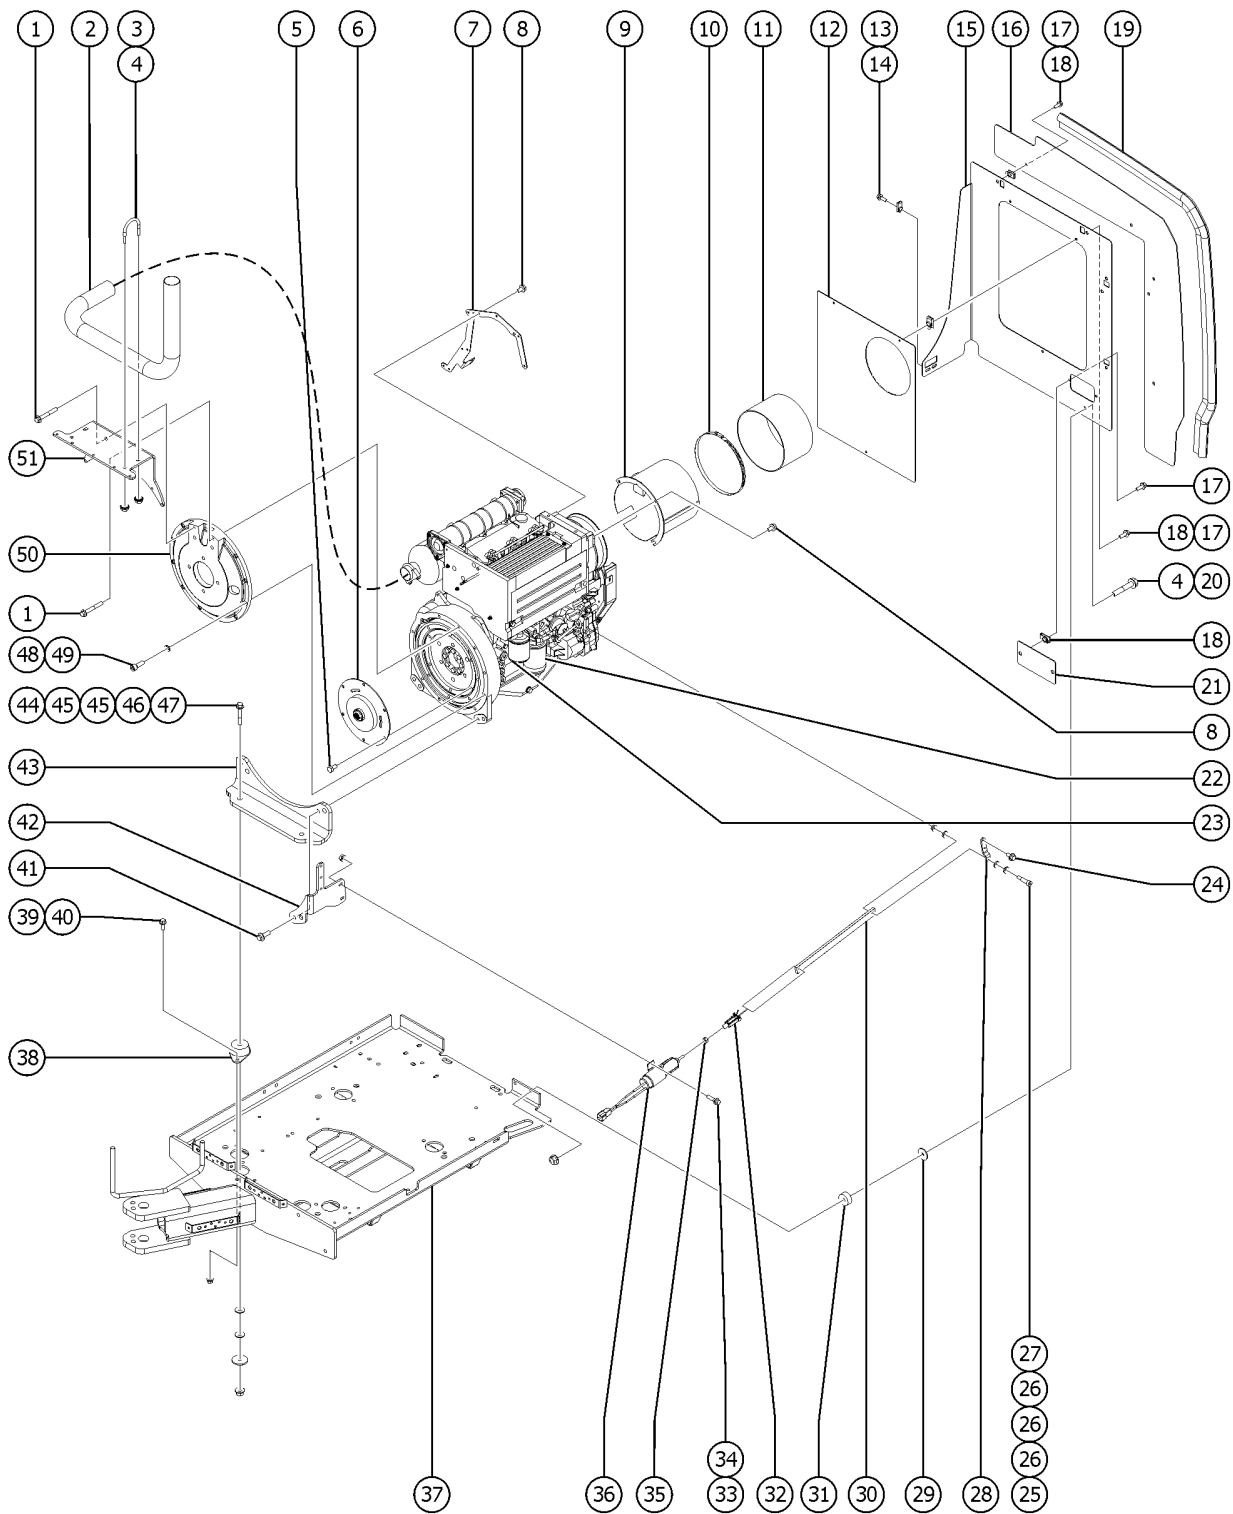

401.1 Deutz D2011L03i, View 1

Item	Part No.	Description	Qty.
1	826008GT	SCREW,HHF,M10-1.5X75,DIN6921,10.9,ZAB	2
2	1283325GT	TAILPIPE,S40-45 DEUTZ 2011IO3I ROW	1
3	80391GT	U-BOLT,5/16 -18 X 2IN**	2
4	1255805GT	NUT,SERRATED,5/16-18,8,ZAG	5
5	825351GT	SCREW,HHC,M10-1.5X20,DIN933,10.9,ZAB	6
6	128004GT	COUPLER,15 TOOTH,FBA,SAE8***	1
7	216340GT	MOUNTING BRKT,FRONT HARNESS	1
8	1251983GT	SCREW,HHF,M8-1.25X16,DIN6921,10.9,ZAB	5
9	101140GT	WELDMENT,AIR INTAKE TUBE	1
10	31523GT	CLAMP,HOSE,8.50 DIA***	1
11	1285342GT	SHEET,RUBBER,AIR INTAKE	1
12	1285274GT	PLATE, SHROUD, DEUTZ 2011LO3I	1
13	824086GT	SCREW,HHF,5/16-18X1,8,ZAG	2
14	36456GT	SPRING CLIP,5/16-18,.025-.15X.83,ZAG	2
15	1285247GT	FORMING, SHROUD	1
16	1285246GT	PLATE, SHROUD	1
17	824078GT	SCREW,HHF,1/4-20X.75,8,ZAG	9
18	56912GT	SPRING CLIP,1/4-20,.025-.15X.5	9
19	119219GT	TRIM,EDGE,1/8X3/4 END BULB	39
20	1255800GT	SCREW,HHF,5/16-18X1.75,8,ZAG	1
21	1285275GT	PLATE, INTAKE COVER	1
22	29560GT	FILTER,FUEL/WTR SEP, DTZ 1008 Genie Genuine Part. See PN 1254826 for compatible aftermarket replacement.	
22A-	58566GT	FILTER HEAD (29560)	
22B	1254826GT	FUEL FILTER W/SEP,DEUTZ,1008	
		Genie Aftermarket Part.	
23	49924GT	FILTER,OIL,DEUTZ F4L1011F Genie Genuine Part. See PN 1255653 for compatible aftermarket replacement.	1
23B	1255653GT	FILTER,OIL,DEUTZ,REPLACEMENT Genie Aftermarket Part. Compatible with Genie Genuine Part 49924.	1
24	824131GT	SCREW,HHF,M6-1.0X16,DIN6921,10	2
25	1257076GT	BOLT,SHS,1/4-28X4,ZAG	1