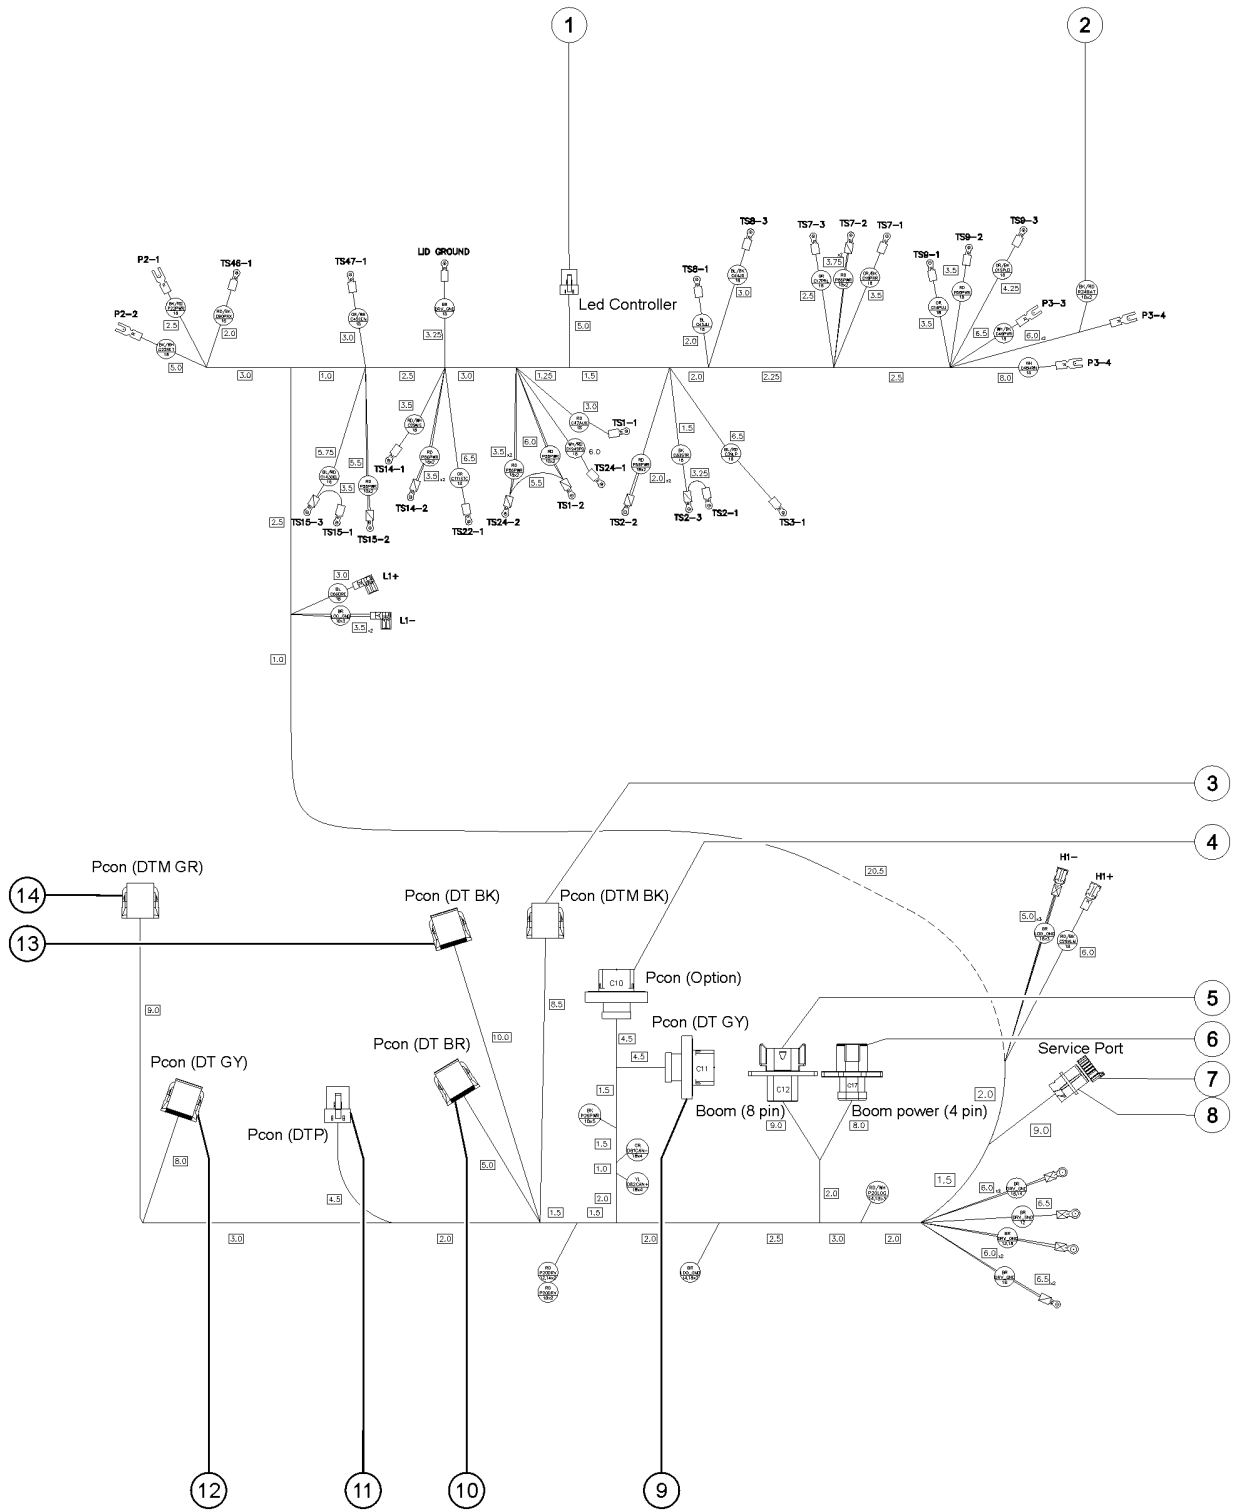

Item	Part No.	Description	Qty.
-	1274448GT	HARNESS PCON ALC600	1
1	110654GT	CONN PLUG 8 WAY MOLEX	1
2	45782GT	DIODE,6 AMP,200 PIV,BULK	1
3	106780GT	CONN,PLUG 12B WAY DTM 18-20GA	1
3-	88332GT	LOCK,PLUG 12 WAY DTM 18-20GA	1
4	226948GT	CONN, RECEP, 18 WAY, 14-18GA, FL, B	1
4-	226388GT	LOCK,SECONDARY,DEUT,WV-18P	1
5	87755GT	CONN,RECEP 8 WAY 14-18GA,FL	1
5-	60447GT	LOCK,RECEP 8 WAY,14-18GA	1
6	73717GT	CONN,RECEP 4 WAY,12-14GA FL***	1
6-	60526GT	LOCK,RECEP 4 WAY,12-14GA	1
7	1272123GT	DUST CAP, RECEPTACLE, 5 WAY, CIRCULAR	1
8	1272122GT	CONNECTOR, RECEPTACLE, 5 WAY, CIRCULAR	1
9	1265862GT	CONN, RECEP, 18WAY, 14-18GA, FL, A, GRY	1
9-	226388GT	LOCK,SECONDARY,DEUT,WV-18P	1
10	119064GT	CONN PLUG 12 WAY ENDCAP DT BR	1
10-	60435GT	LOCK, PLUG 12WAY, 14-18GA, GRN	1
11	60527GT	CONN,PLUG 4 WAY,12-14GA***	1
11-	60528GT	LOCK,PLUG 4 WAY,12-14GA***	1
12	119061GT	CONN PLUG 12 WAY ENDCAP DT GY	1
12-	60435GT	LOCK, PLUG 12WAY, 14-18GA, GRN	1
13	119062GT	CONN,PLUG 12 WAY,14-18GA,BLACK	1
13-	60435GT	LOCK, PLUG 12WAY, 14-18GA, GRN	1
14	822250GT	CONN,PLUG 12C WAY DTM 18-20GA	1
14-	88332GT	LOCK,PLUG 12 WAY DTM 18-20GA	1