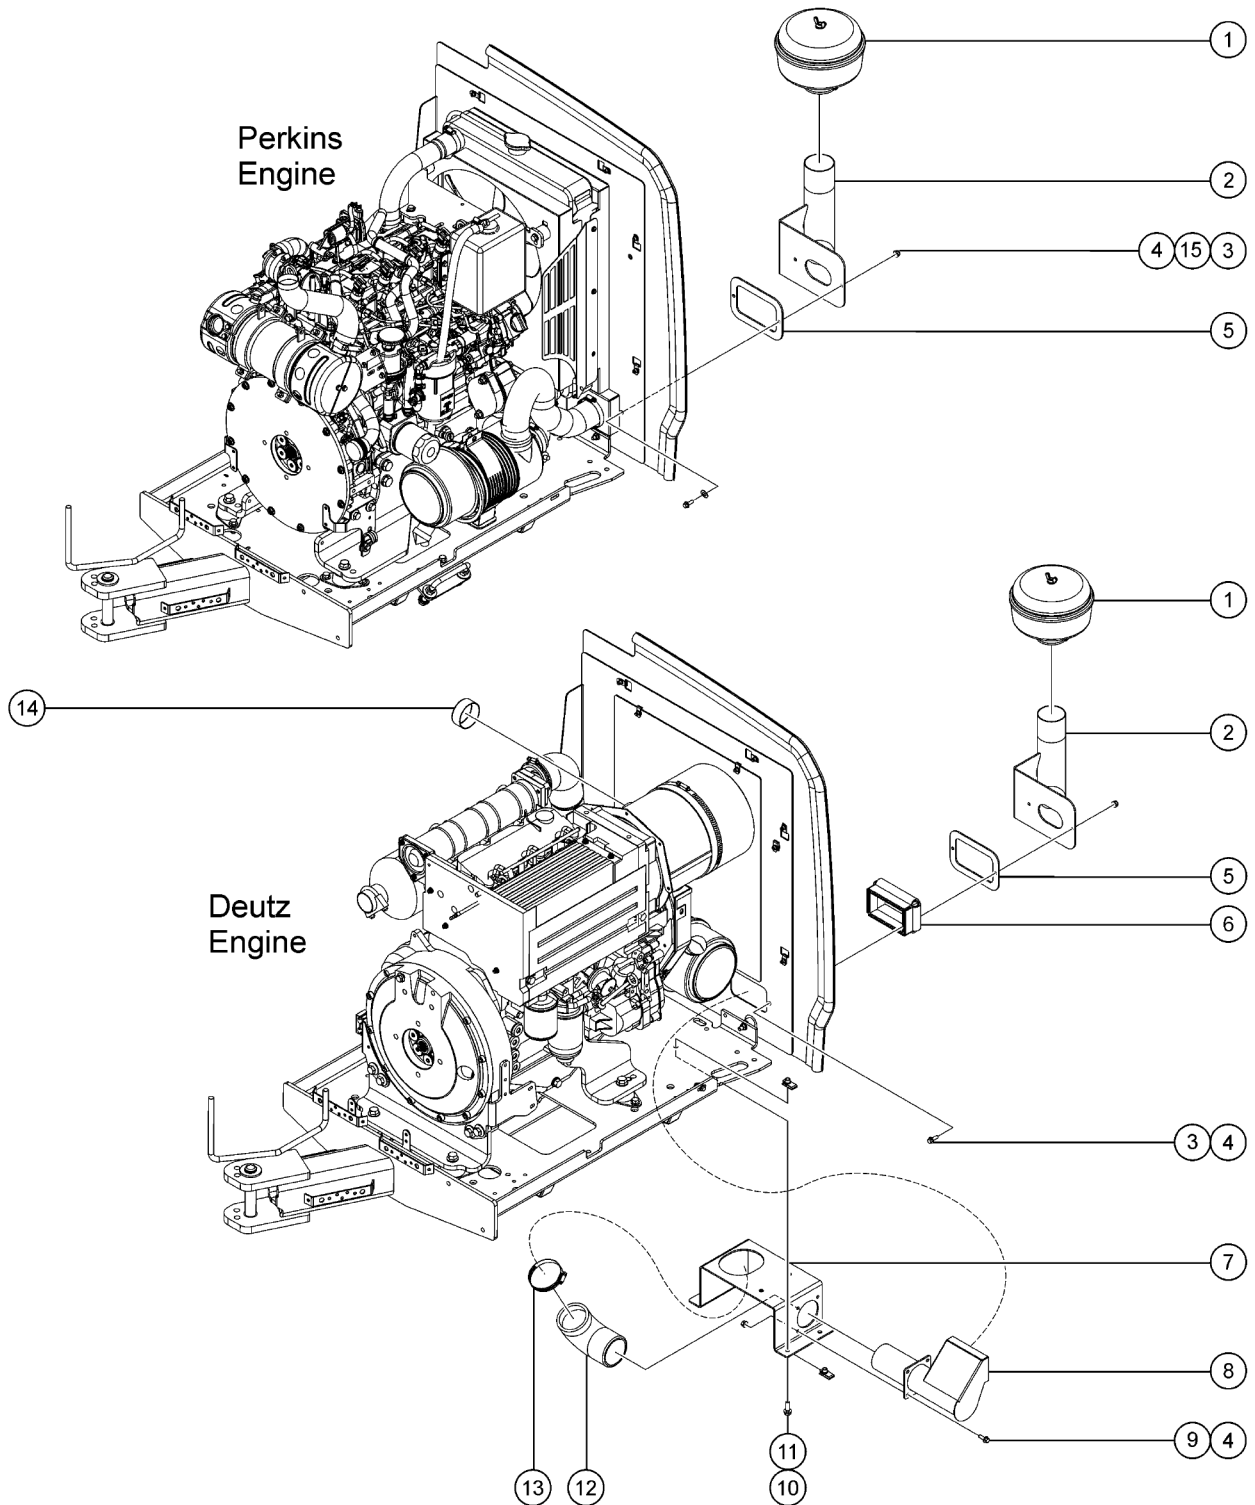

812.1 Hostile Environment Package - View 2

Item	Part No.	Description	Qty.
1	34959GT	PRECLEANER, AIR INTAKE	1
2	1291452GT	WELDMENT, PRECLEANER MT	1
3	1277924GT	NUT,NYLOCK FLG,1/4-20,F,ZAG	2
4	1260984GT	SCREW,PHPM,1/4-20X.75,ZAG	
5	1291547GT	GASKET, PRECLEANER INTAKE	1
6	119219GT	TRIM,EDGE,1/8X3/4 END BULB	14
7	1291576GT	FORMING, AIR CLEANER MOUNT	1
8	1258933GT	WELDMENT, INTAKE ADAPTER	1
9	1277924GT	NUT,NYLOCK FLG,1/4-20,F,ZAG	4
10	824086GT	SCREW,HHF,5/16-18X1,8,ZAG	3
11	36456GT	SPRING CLIP,5/16-18,.025-.15X.83,ZAG	3
12	34163GT	ELBOW,90 DEGR,RUBBER,MODIFIED*	1
13	45435GT	CLAMP,HOSE,2.50"	1
14	70529GT	CAP,PLASTIC,2.5 ID	1
15	824113GT	WASHER,FLAT,1/4,USS,ZAG