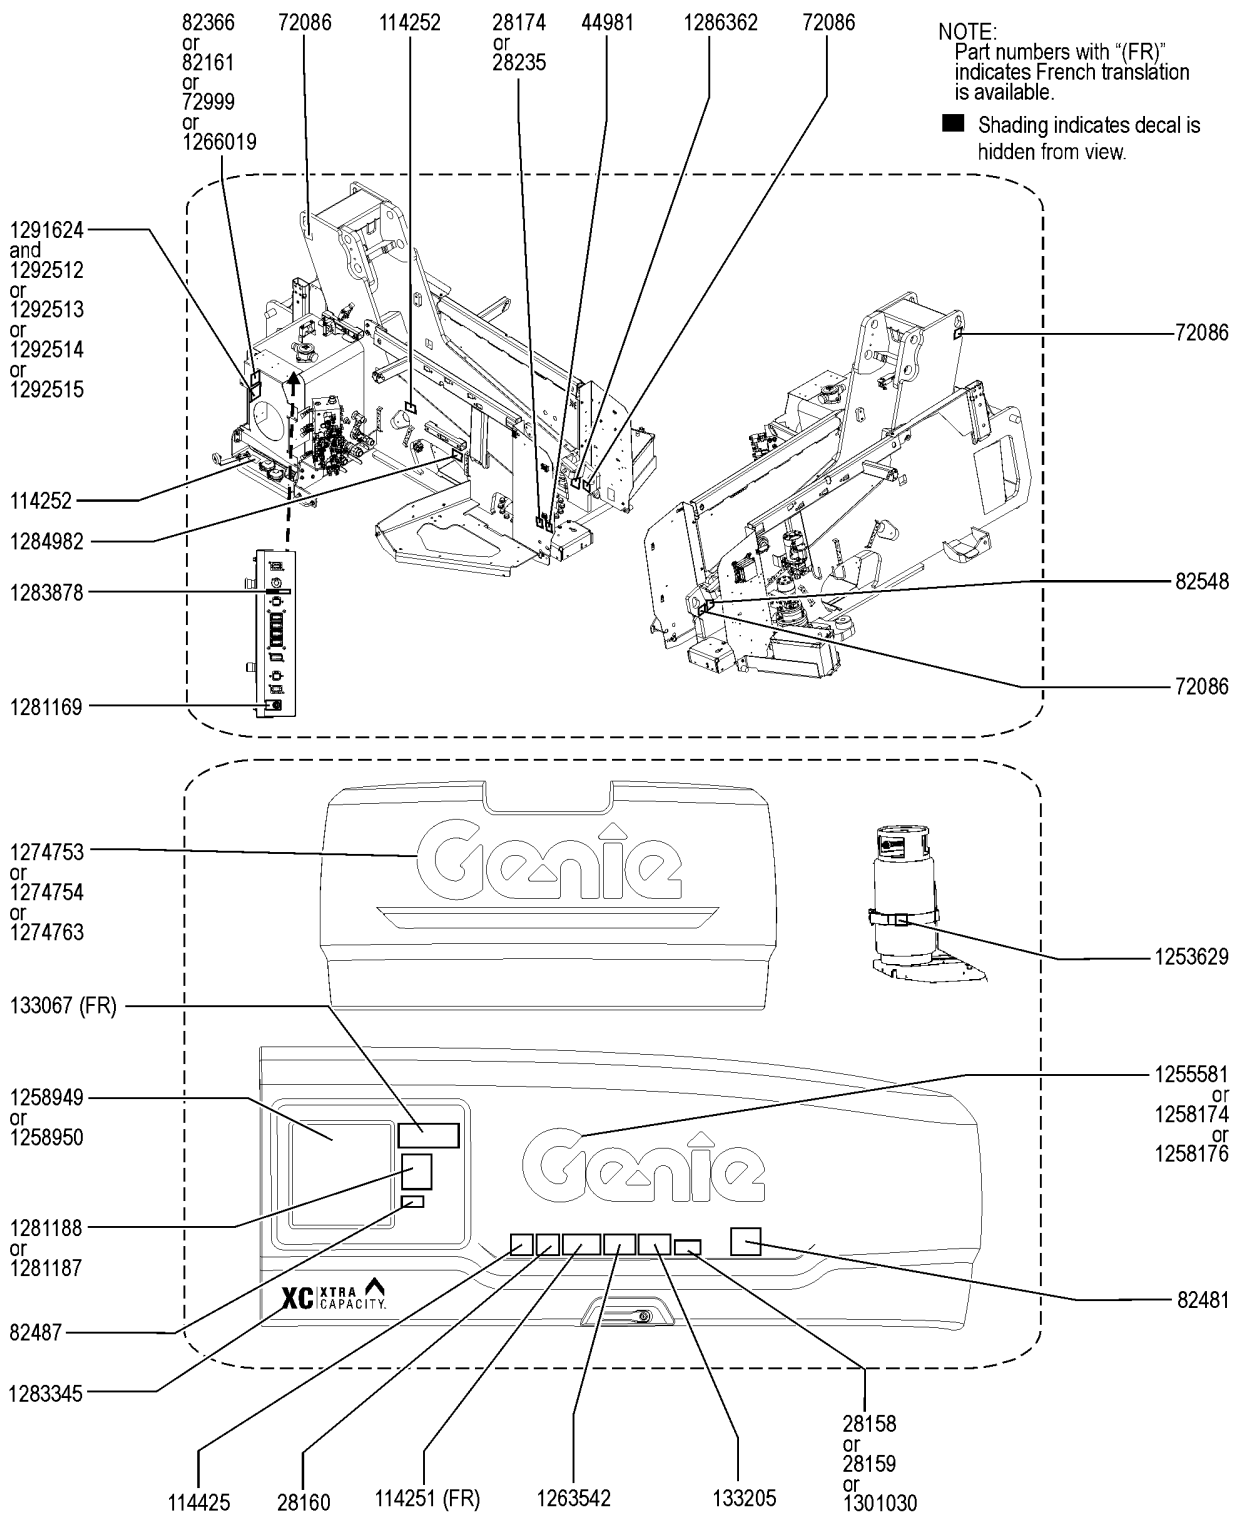

107.1 Decals with Symbols, Hydraulic Tank Side

107.1 Decals with Symbols, Hydraulic Tank Side

Item	Part No.	Description	Qty.
1	28158GT	DECAL,LABEL,UNLEADED GAS ONLY ..... Option, fuel	1
2	28159GT	DECAL,LABEL,DIESEL FUEL ..... Option, fuel	1
3	28160GT	DECAL,LABEL,LIQUID PROPANE ..... Option, LPG tank	1
4	28174GT	DECAL, POWER TO PLATFORM 230V**	1
5	28235GT	DECAL, POWER TO PLATFORM 115V**	1
6	44981GT	DECAL LABEL AIRLINE 110PSI ..... Option, airline to plat	1
7	72086GT	DECAL,LABEL,LIFTING EYE	4
8	72999GT	DECAL,LABEL,PETRO CANADA*** ..... Option, hydraulic oil	1
9	82161GT	DECAL,LABEL,UCON HYDROLUBE ..... Option, hydraulic oil	1
10	82366GT	DECAL, LABEL - CHEVRON RANDO ..... Option, hydraulic oil	1
11	82481GT	DECAL SYMBOL BATTERY SAFETY	1
12	82487GT	DECAL,SYMBOL-READ THE MANUAL	1
13	82548GT	DECAL,WARN,CRUSH HAZARD PLAT	1
14	114251GT	DECAL,LABEL,NO SMOKING,SYMB	1
15	114252GT	DECAL,LABEL,TIP OVER LMT SWTCH	2
16	114425GT	DECAL,BATTERY DISCONNECT ..... Option, battery disconnect	1
17	133067GT	DECAL,DANGER,ELEC.HAZ.STAY CLR	1
18	133205GT	DECAL,LABEL, ELECTRO HAZARD	1
19	1253629GT	DECAL,LP BOTTLE,S60 ..... Option, LP bottle	1
20	1255581GT	DECAL,COSMETIC, 10" GENIE BLUE	1
21	1258174GT	DECAL,COSMETIC,10" GENIE WHITE	1
22	1258176GT	DECAL,COSMETIC,10" GENIE BLACK	1
23	1258949GT	OVERLAY GROUND CONTROLS S-BOOM JIB ..... (S-45 XC)	1
23B	1286638GT	KIT,GBOX OVERLAY,ALC600,S-BOOMS,JIB ..... S-45 XC (includes 1258949)	
24	1258950GT	OVERLAY GROUND CONTROLS S-BOOM ..... (S-40 XC)	1
24B	1286637GT	KIT,GBOX OVERLAY,ALC600,S-BOOMS ..... S-40 XC (includes 1258950)	
25	1263542GT	DECAL,IMPROPER OPERATION,SYMBOL	1
26	1266019GT	DECAL, LABEL, SHELL TELLUS ..... Option, hydraulic oil	1