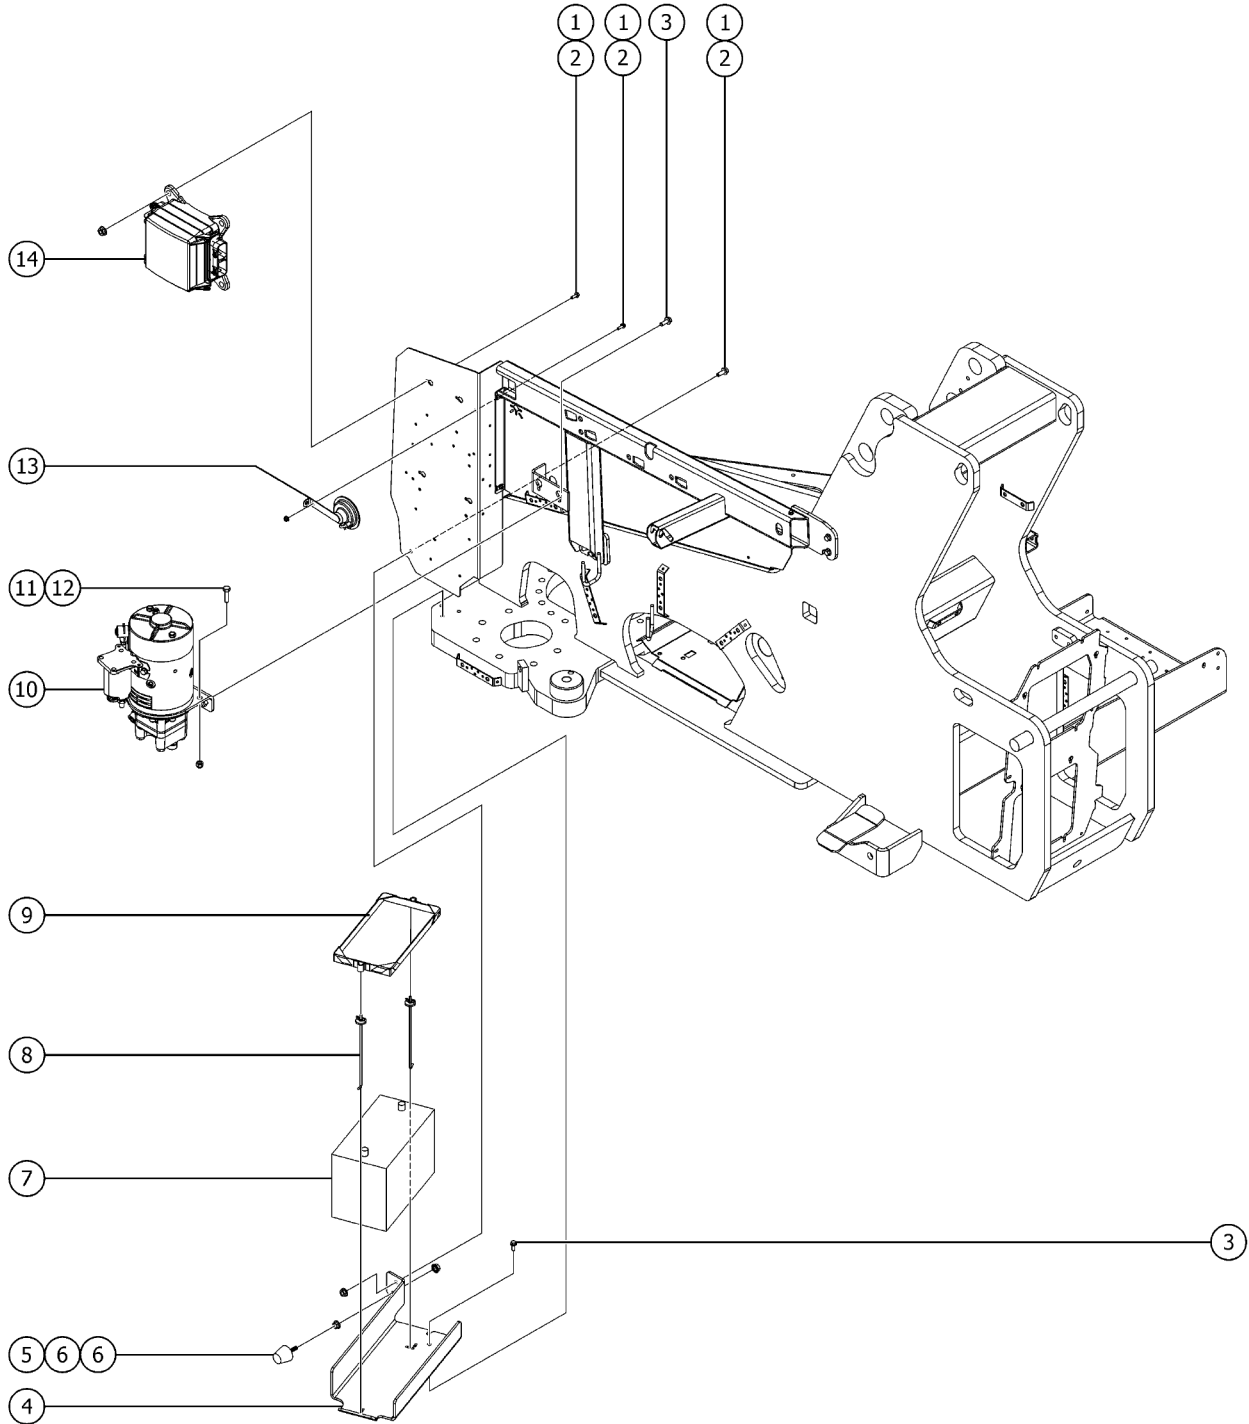

305.1 Engine Side Components

Item	Part No.	Description	Qty.
1	824078GT	SCREW,HHF,1/4-20X.75,8,ZAG	6
2	1256679GT	NUT,SERRATED,1/4-20,8,ZAG	6
3	824090GT	SCREW,HHF,3/8-16X1,8,ZAG	5
4	1278503GT	FORMING, BATTERY TRAY	1
5	1261277GT	BUMPER, RUBBER, 1.25 X 1.25 IN	1
6	1255805GT	NUT,SERRATED,5/16-18,8,ZAG	2
7	30143GT	BATTERY,12V,1000 CCA GRP 31	1
8	45708GT	HOOK,BATT HOLD DOWN,10"	2
9	30144GT	BATTERY HOLD DOWN,GROUP 31	1
10	1287432GT	POWER UNIT,12VDC, .067 CI, LOW CURRENT	1
10A-	58490GT	PUMP ASSY (77066)	
10A-	1254969GT	WELDMENT,72" CARRIAGE,QA	
10A-	77071GT	SOLENOID,77066	
10A-	77072GT	CHECK VALVE KIT,77066	
11	6888GT	SCREW,HHC,1/4-20 X 1	1
12	6091GT	NUT,NYLOCK,1/4-20	1
13	81578GT	HORN,12VDC,SPADE TERMINALS***	1
14	1269738GT	MODULE, VEC, ALC600	1
14A-	1251502GT	FUSE, ATM, 10AMP	
14A-	1251503GT	RELAY, 12V MICRO, 35AMP	
14A-	1251504GT	DIODE, 6A 22903-6V	
14A-	1251505GT	TOOL, FUSE PULLER, ATM	
14A-	1251506GT	FUSE, ATM, 5AMP	
14A-	1279520GT	CIRCUIT BREAKER 20A,TIII, ATC, 14VDC	
14A-	1279521GT	CIRCUIT BREAKER 15A,TIII, ATC, 14VDC	
14A-	1279522GT	RELAY SOLID STATE, 12V, 20A (B120-7022)	
14A-	1280401GT	CIRCUIT BREAKER, 30AMP MINI