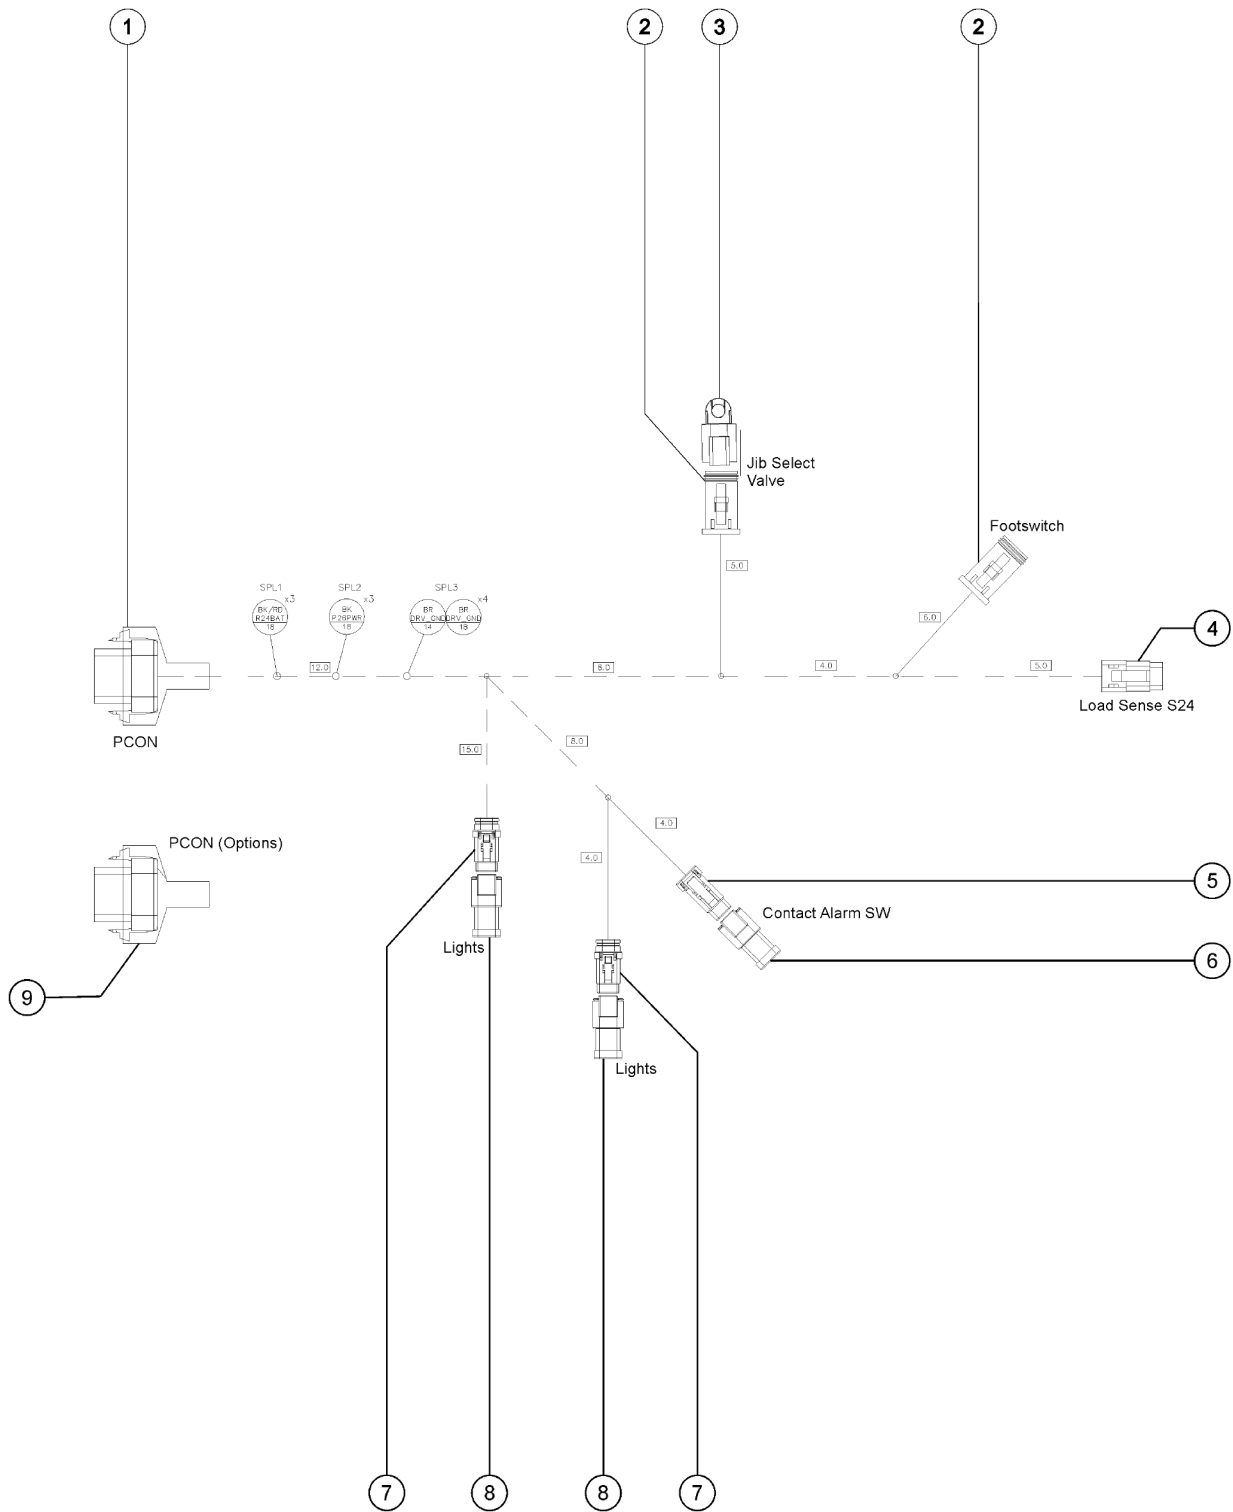

311.103 Harness, Jib Select

Item	Part No.	Description	Qty.
-	1277951GT	HARNESS, JIB SELECT	1
1	226389GT	CONN,PLUG,18 WAY,12-14 GA	1
1-	226390GT	LOCK,PLUG, 18WAY, DSCH, WV-18S	1
2	119056GT	CONN PLUG 2 WAY ENDCAP DT	2
2-	60425GT	LOCK,PLUG 2 WAY, 14-18GA	2
3	229110GT	CONN.CAP,2 WAY DT SERIES	1
4	99343GT	CONNECTOR,PLUG 6 WAY 18-20 GA	1
4-	99344GT	LOCK,PLUG 6 WAY 18-20GA	1
5	1277904GT	CONN,PLUG, 4 WAY DTM	1
5-	1277905GT	LOCK,PLUG, 4 WAY DTM	1
6	1277906GT	CONN, RECEP, 4 WAY, DTM	1
7	T110954GT	CONN,PLUG 3 WAY DTM, 16-24GA	2
7-	T110955GT	LOCK,PLUG 3 WAY DTM, 16-24GA	2
8	T112536GT	CONN, RECEP 3 WAY DTM, 16-24 GA	2
9	226947GT	CONN,PLUG,18 WAY,12-14 GA	1
9-	226390GT	LOCK,PLUG, 18WAY, DSCH, WV-18S	1