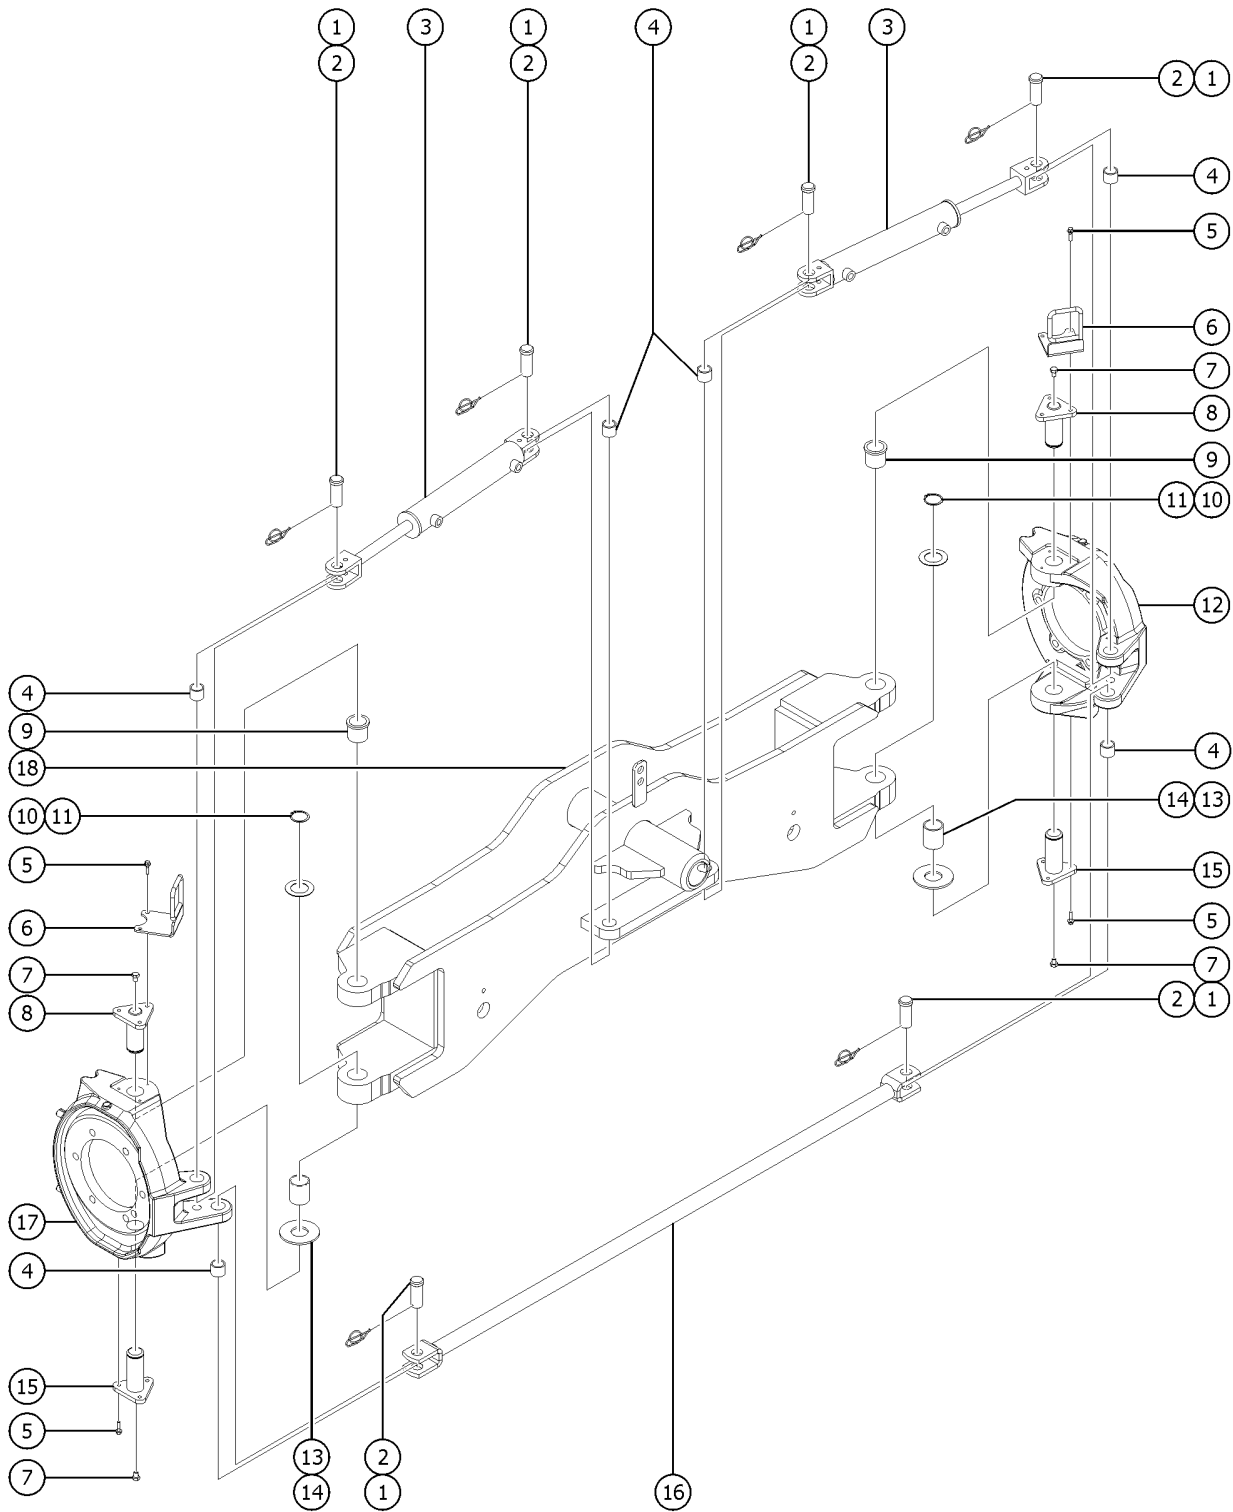

Item	Part No.	Description	Qty.
1	45071GT	BEARING,1.5IDX1.75ODX1.5L	6
2	1278999GT	CYLINDER, OSCILLATE, S40/45XC	2
2-	89100GT	SEAL KIT,OSC.CYL.S40/S45,89099	
2-	1279001GT	VALVE, COUNTERBALANCE, CBCH-LJN-4800	
2-	31106GT	VALVE,CNTERBAL,CBBB-LHN@3000**	
3	94221GT	PIN,1.50DIAX3.75LG,1HOLE	2
4	824089GT	SCREW, HHF, 3/8-16 X .75, 8, ZAG	2
5	1255452GT	ROD END,.375 X 2.25,ZAG	2
6	77950GT	PIN,2.00DIAX20.88LG,CHAMFER	1
7	826171GT	SCREW,HHF,1/2-13X1.75,ZAG	1
8	1256267GT	ROD END,.5 X 3.75,ZAG	1
9	1274172GT	NUT,NYLOCK FLG,1/2-13,G,ZAG	1
10	1284351GT	SHIM, AXLE	1
11	1295961GT	ASSY, FRONT AXLE W/BEARINGS, OSC (includes bearings) (refer to 202.1)	1
12	1253478GT	SCREW,HHF,3/8-16X2,8,ZAG	2
13	825019GT	ROD END,.375X3.69,ZAG	2
14	1274322GT	NUT,NYLOCK FLG,3/8-16,F,ZAG	2
		(4WD)	
14B	824029GT	NUT,TL FLG,3/8-16,G,ZAG	2
		(Trax)	
15	77880GT	PIN,1.50DIAX9.38LG,1HOLE	2
16	42014GT	BEARING,2.00IDX2.25ODX2.00L	2

202.1 4WD Steer Axle Linkage, View 2