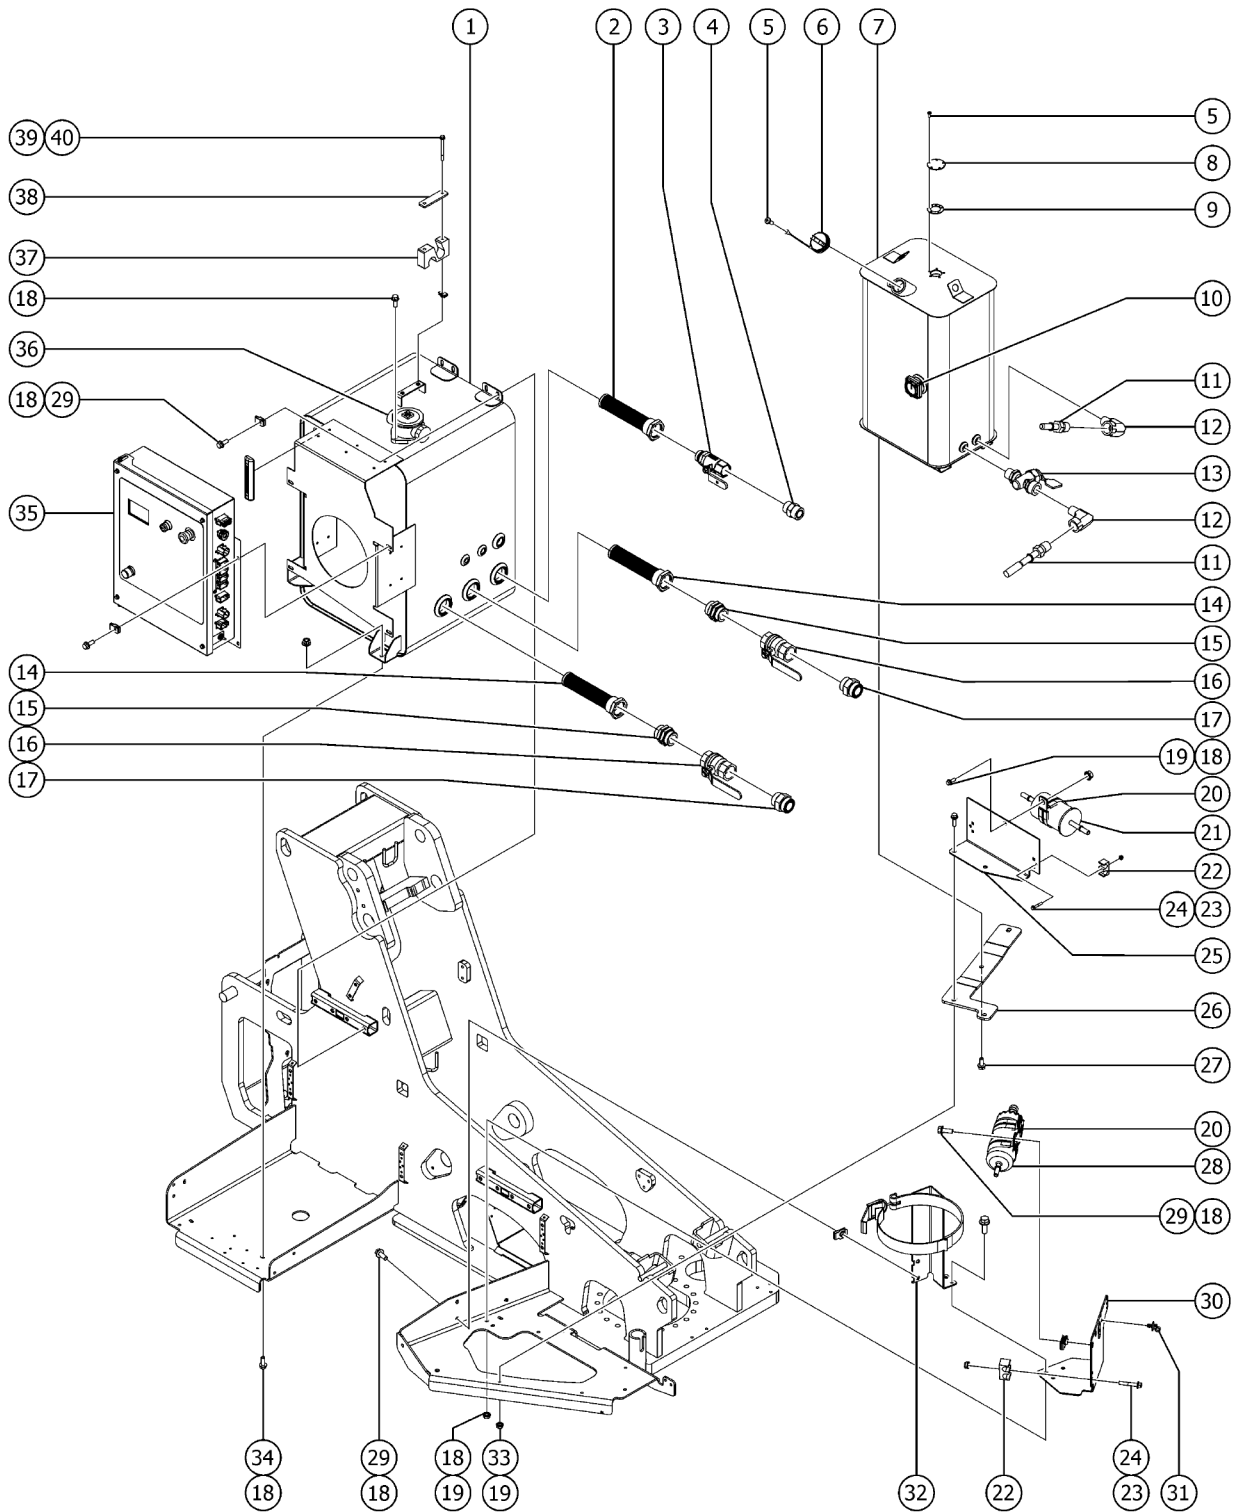

301.1 Hydraulic and Fuel Tanks - Gasoline/LPG

301.1 Hydraulic and Fuel Tanks - Gasoline/LPG

Item	Part No.	Description	Qty.
1	1277714GT	ASSEMBLY, HYDRAULIC TANK, 38 GAL	1
1-	1277713GT	TANK, HYDRAULIC, 38 GAL	
1-	21141GT	GAUGE-SIGHT,LHA-LGTB***	
1-	94612GT	PLUG,MAGNETIC,SAE-6***	
2	101490GT	STRAINER,16 SAE F/24 SAE M	1
3	48996GT	VALVE,BALL,16 MSAE-16 FSAE***	1
4	48984GT	CONN,520120-16	1
5	824215GT	SCREW,PHPM,10-32X.75,ZAG	6
6	119918GT	CAP,FUEL,GASOLINE 3.5PSI	1
7	1273695GT	TANK ASSY, 20 GAL., W/SENSOR	1
7-	1273659GT	TANK WLDMT, 20 GAL.	
8	1271772GT	CAP, TANK, FUEL SENSOR	1
9	1271773GT	GASKET, TANK, FUEL SENSOR	1
10	146413GT	GAUGE, FUEL LEVEL, 20/30 GAL	1
11	111818GT	FITTING,1/4 NPT X SAE J2044	2
12	119824GT	ELBOW,90DEG,5502-04-04-B	2
13	19487GT	VALVE, FUEL LOCK	1
14	101491GT	STRAINER,20 SAE F/24 SAE M***	2
15	61263GT	UNION,STR.THREAD 20	2
16	101494GT	VALVE,BALL,FSAE-20,FSAE-20	2
17	75654GT	CONN,520120-20	2
18	824090GT	SCREW,HHF,3/8-16X1,8,ZAG	14
19	1257628GT	NUT,SERRATED,3/8-16,8,ZAG	7
20	39518GT	CLAMP,2.00,#32 X 3/8,RUB CUSH	3
21	119984GT	FILTER,FUEL	1
21-	1290242GT	FUEL LINE, FORD, FILTER TO PUMP	
22	101723GT	CLAMP,HOSE,UHMW	4
23	824081GT	SCREW,HHF,1/4-20X1.5,8,ZAG	4