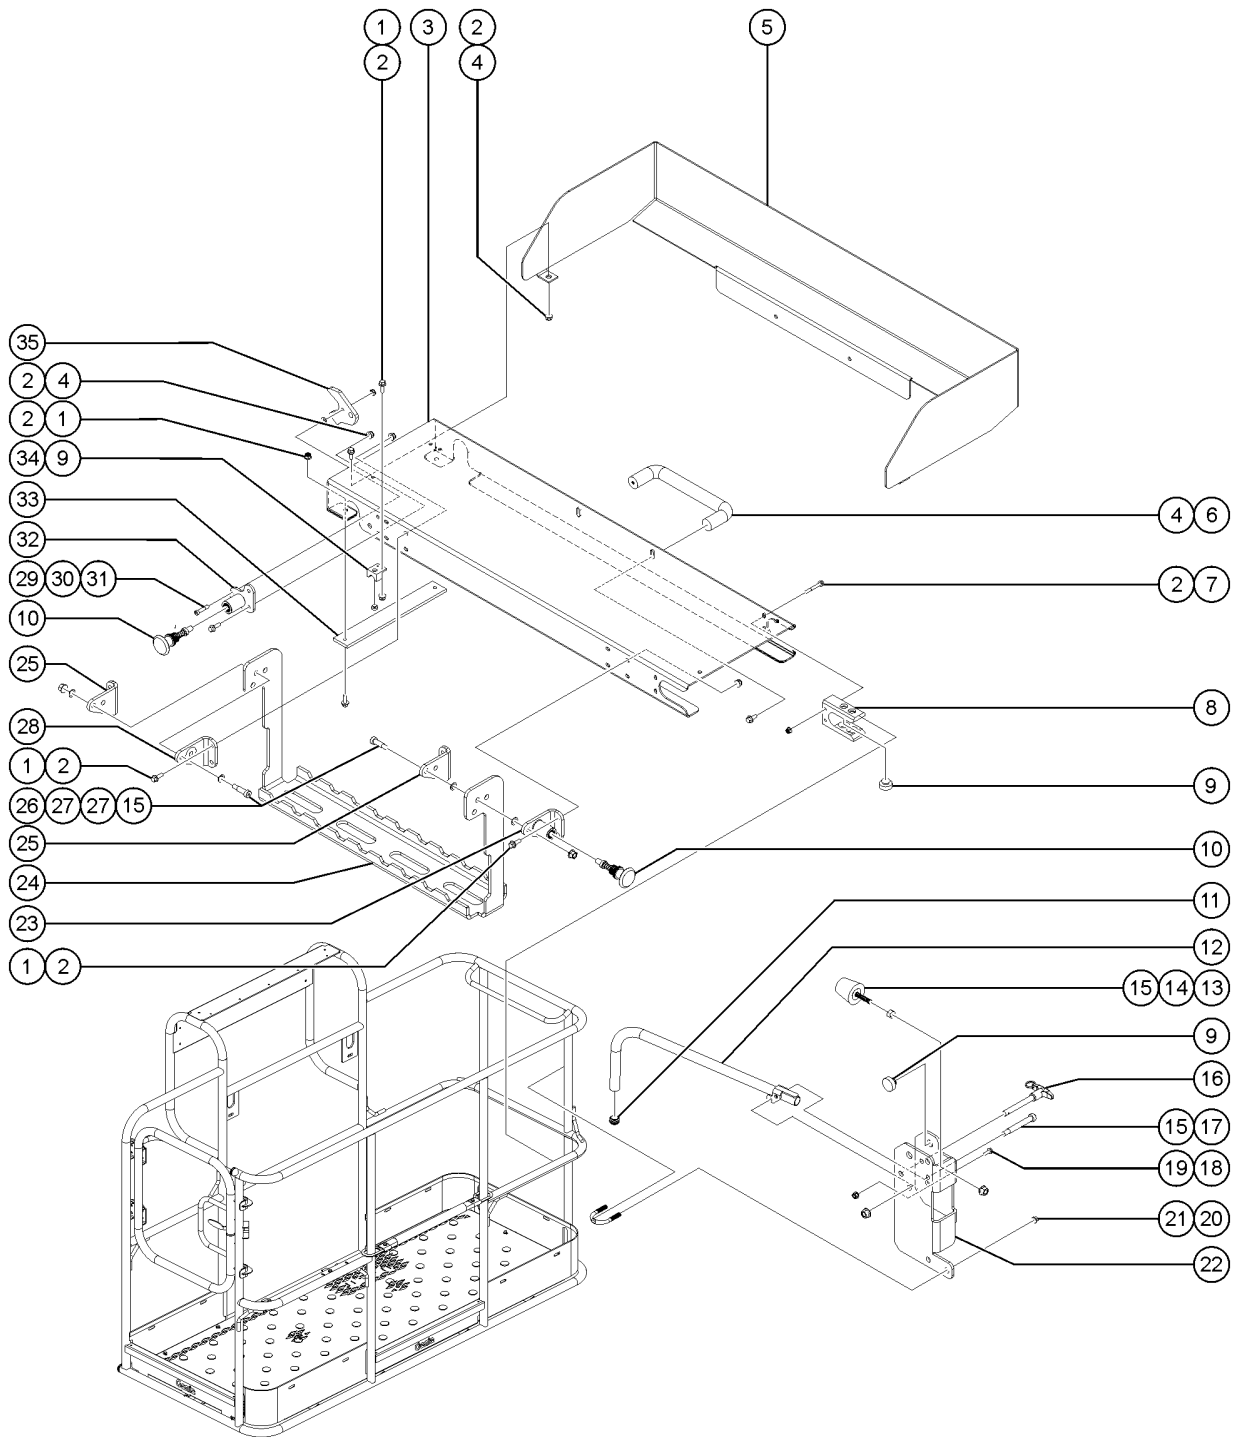

826.1 Lift Tools Access Deck - 6 Feet (from SN S40XCH-101)

826.1 Lift Tools Access Deck - 6 Feet (from SN S40XCH-101)

Item	Part No.	Description	Qty.
-	1293700GT	KIT, LIFT TOOLS ACCESS DECK, 6FT PLATFORM, ANSI (6 feet)	1
1	824078GT	SCREW,HHF,1/4-20X.75,8,ZAG	16
2	1277924GT	NUT,NYLOCK FLG,1/4-20,F,ZAG	24
3	1293710GT	FORMING, ACCESS DECK	1
4	1256855GT	SCREW,HHF,1/4-20X.625,8,ZAG	6
5	1293702GT	FORMING, ACCESS DECK TOEBOARD, 6FT PLATFORM	1
6	1291802GT	FORMED, PULL HANDLE	1
7	1253485GT	SCREW,HHF,1/4-20X2,8,ZAG	4
8	1291812GT	WEAR PAD, HORIZONTAL MIDRAIL SLOT	2
9	43392GT	BUMPER,BATTERY BOX & RAILS	8
10	1291811GT	POP PIN, YELLOW	2
11	55753GT	BUMPER, PLASTIC, 1.25 O.D.	2
12	1291815GT	WELDMENT, FOLDING HANDLE	1
13	111580GT	BUMPER,RUBBER,1.19DX1.5X.31-18	1
14	1261250GT	NUT,5/16-18,8,ZAG	1
15	1274167GT	NUT,NYLOCK FLG,5/16-18,F,ZAG	4
16	1291865GT	PIN, QUICK RELEASE 3/8X2-1/2	1
16-	1292932GT	LANYARD, STEEL, 8",NYLON SLEEVE,#10	
17	1291817GT	BOLT,SHS,3/8X2.25X5/16-18,ZAG	1
18	1270665GT	SCREW,HHF,10-24X.625,5,ZAG	1
19	1283004GT	NUT,NYLOCK FLG,10-24,A,ZAG	1
20	1274322GT	NUT,NYLOCK FLG,3/8-16,F,ZAG	4
21	1251600GT	U-BOLT, FLATTENED, 1.5 X 3/8	2
22	1293706GT	FORMING, ACCESS DECK HANDLE	1
23	1291844GT	WELDMENT, ACCESS DECK STEP LOCK	1
24	1293703GT	FORMING, ACCESS DECK STEP, 6FT PLATFORM	1
25	1291804GT	FORMING, ACCESS DECK LEFT EYE, 8FT PLATFORM	2
26	1291819GT	BOLT,SHS,3/8X7/8X5/16-18,ZAG	2