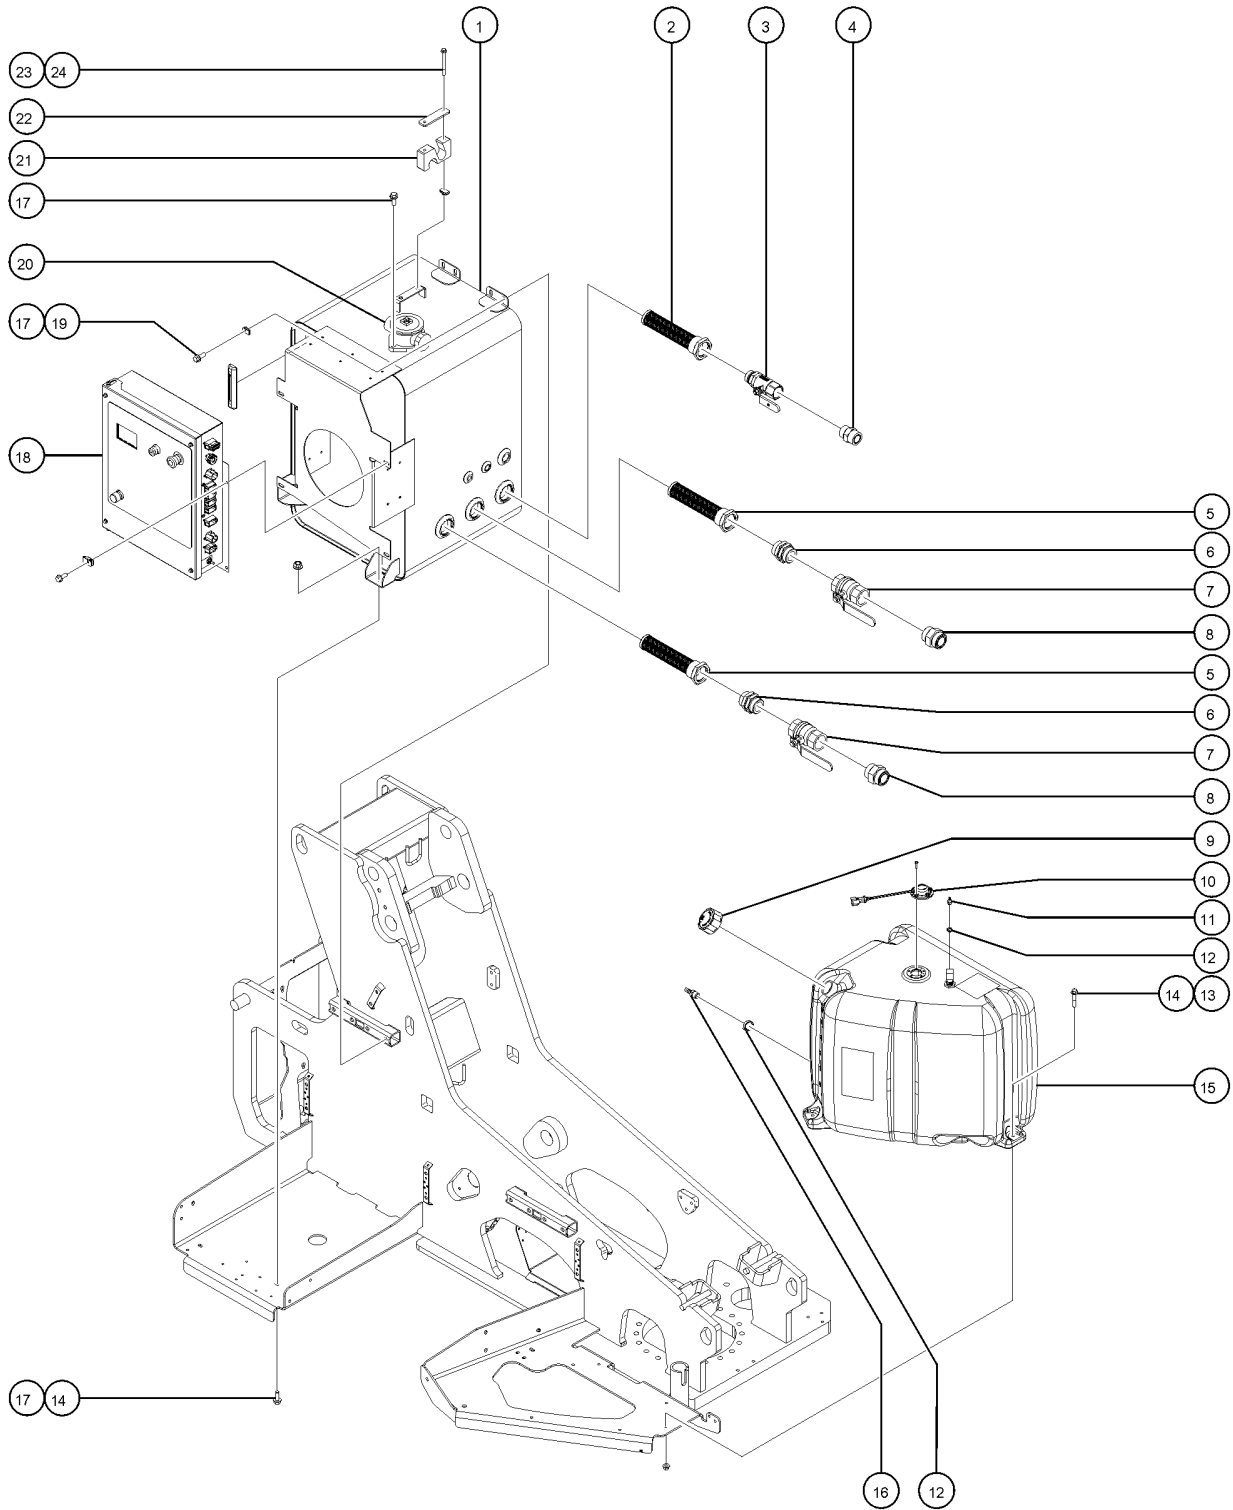

302.1 Hydraulic and Fuel Tanks - Diesel

<i>Item</i>	<i>Part No.</i>	<i>Description</i>	<i>Qty.</i>
22	1279882GT	PLATE, CLAMP BAR	1
23	824084GT	SCREW, HHF, 1/4-20 X 3, 8, ZAG	2
24	56912GT	SPRING CLIP, 1/4-20, .025-.15X.5	2