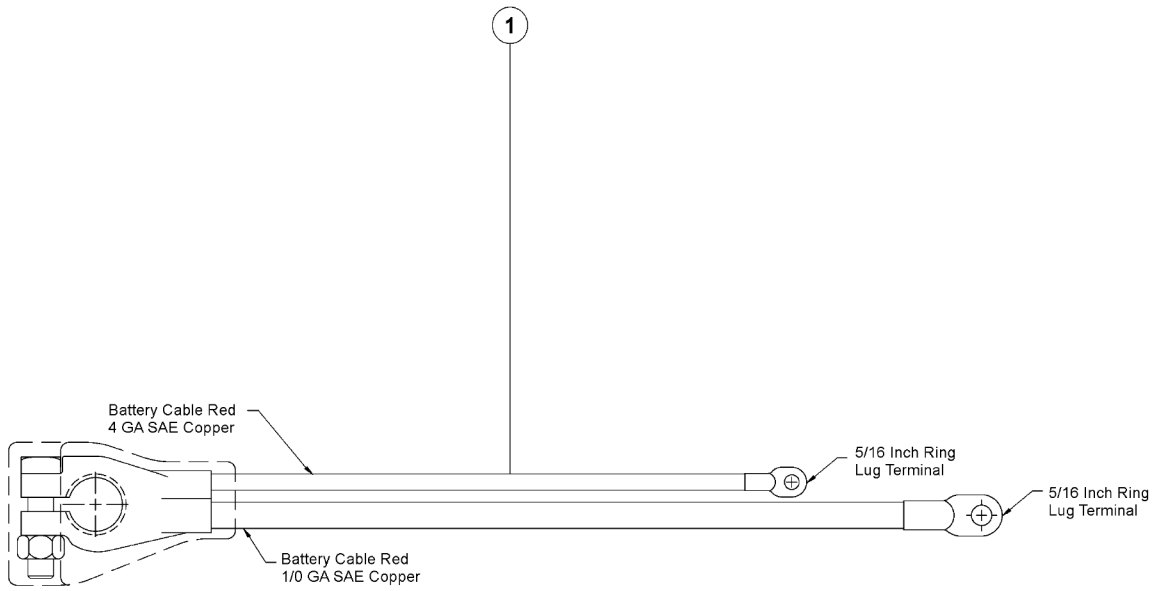

311.122B Battery Cable, Ford Engine, Positive