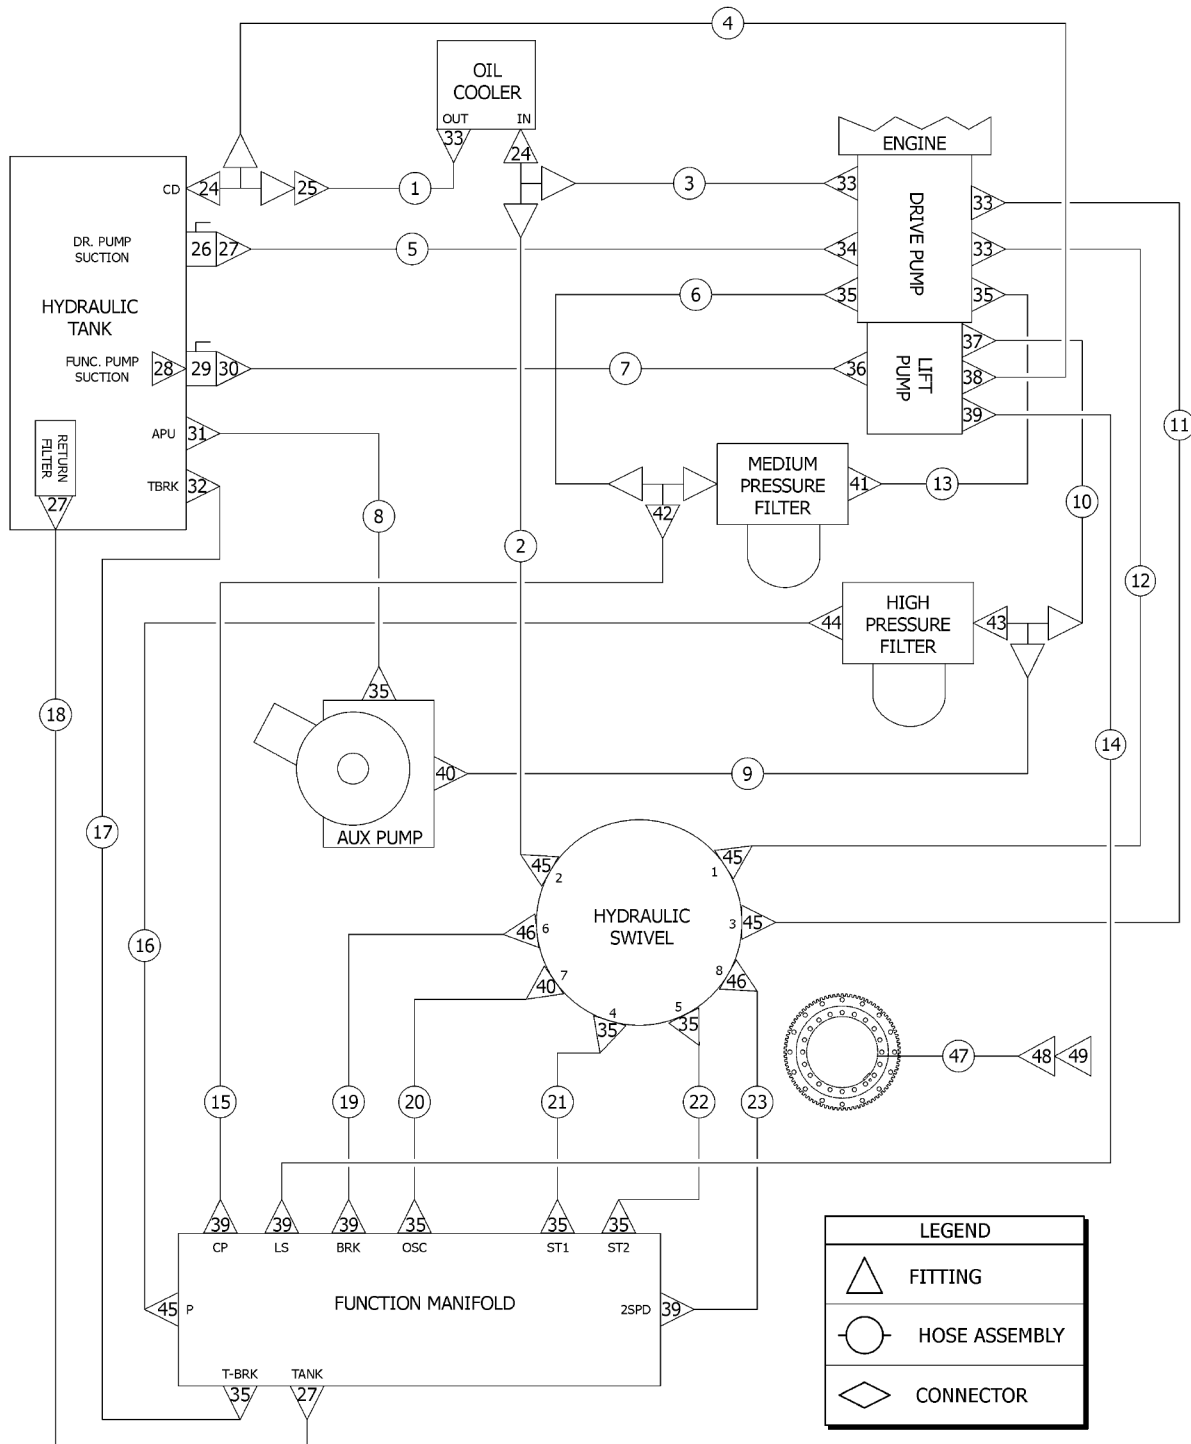

708.1 Hydraulic Hoses and Fittings - Turntable

708.1 Hydraulic Hoses and Fittings - Turntable

Item	Part No.	Description	Qty.
29	101494GT	VALVE,BALL,FSAE-20,FSAE-20 .....	1
30	75654GT	CONN,520120-20 .....	1
31	48944GT	CONN,520102-8-8 .....	1
32	48922GT	CONN,520102-6-6 .....	1
33	48959GT	FITTING,ELBOW,90D,520220-12 .....	4
34	49519GT	CONN,520120-16-12 .....	1
35	48916GT	CONN, 520120-6 .....	9
36	1284750GT	CONN, 20-24-5FOLO-S .....	1
37	48977GT	CONN,520120-12-16 .....	1
38	48946GT	CONN,520120-8-10 .....	1
39	48905GT	CONN,520120-4*** .....	5
40	48915GT	ELBOW,90D,520220-6 .....	2
41	48929GT	FITTING,ELBOW,90D,520220-6-8 .....	1
42	48935GT	TEE,RUN,520428-8 .....	1
43	1279568GT	TEE, RUN, 12-12-6 WITH CHECK .....	1
44	48963GT	FITTING,ELBOW,45D,520320-12*** .....	1
45	48960GT	FITTING,CONN,520120-12*** .....	4
46	48904GT	ELBOW, 90D, 520220-4 .....	2
47	49189-4738GT	ASSY, HOSE, HYD, -4, 3250, STR, STR Components: Genie part numbers 48805, 48805 and 48751 @ 47.38 inches .....	1
48	48885GT	CONNECTOR,BULKHEAD,FEMALE-4 .....	1
49	28646GT	ZERK,GREASE,1/8 NPT .....	1