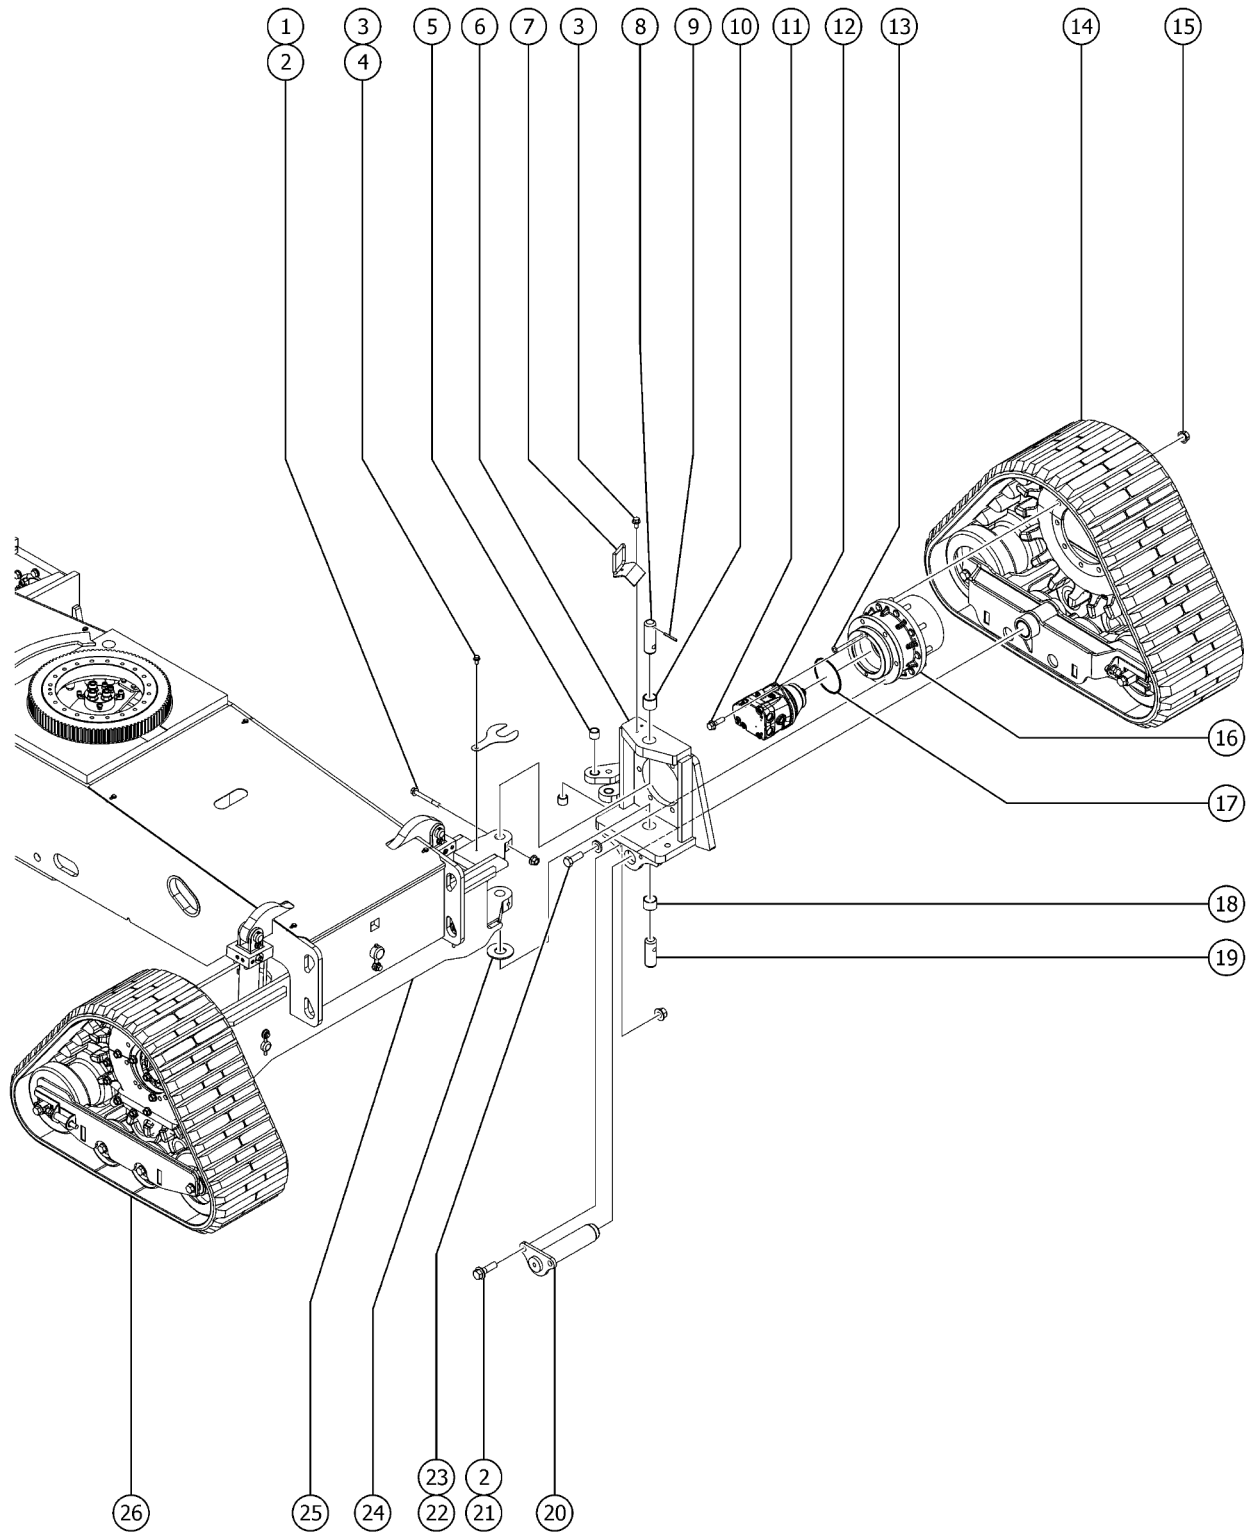

206.1 Trax Option Steer End

Item	Part No.	Description	Qty.
A	1290198GT	KIT,ACCUMULATOR,S45	
1	1255392GT	SCREW,HHF,1/2-13X4.5,8,ZAG	4
2	1251997GT	NUT,TL FLG,1/2-13,G,ZAG	8
3	824089GT	SCREW, HHF, 3/8-16 X .75, 8, ZAG	6
4	122850GT	SHIM, AXLE, 1.56 X 4.75	2
5	25817GT	BEARING,1.00IDX1.25ODX1.00L	6
6	T107851GT	ASSY, YOKE, LH, TRAX, W/BUSH	1
6B	T107861GT	ASSY, YOKE, RH, TRAX, W/BUSH	1
7	122281GT	HOSE HANGER,DRIVE CHASSIS	2
8	53081GT	PIN,1.50DIAX4.76LG,2HOLE	2
9	14815GT	PIN,ROLL,SST,.25 X 2.25	2
10	119619GT	BEARING,2.0IDX2.25ODX1.50L	2
11	1268267GT	SCREW,HHF,7/16-14X1.25,8,ZAG	4
12	1290649GT	MOTOR, PISTON, 30CC, 13T, DUAL PORTING	2
13	106117GT	O-RING,2-010,VITON	2
14	216201GT	ASSY,QTS TRAX,S40/454,LH	1
		(ref 208.1)	
15	77674GT	NUT,HEX,FLANGE 5/8-18,GRD 8 ZI	18
16	T110637GT	WHEEL DRIVE W/ BRAKE,48.1	2
		(ref 203.1)	
17	106118GT	O-RING,2-157,VITON***	2
18	110876GT	BEARING,1.5"ID X 1.75OD X1.25L	2
19	237478GT	PIN,1.50DIAX4.125LG, 1HOLE	2
20	237477GT	WELDMENT, PIVOT PIN, W/LOCK	2
21	826171GT	SCREW,HHF,1/2-13X1.75,ZAG	4
22	1260372GT	SCREW,HHC,5/8-11X1.75,8,ZAG	12
23	1256182GT	WASHER,FLAT,5/8,F436,HRD,ZAG	12
24	45074GT	WASHER,THRUST,1.5 X 3.5 X .187	2
25	1296045GT	ASSEMBLY, FRONT AXLE, TRAX W/ BUSHING	1
		(includes bearings)	
26	216202GT	ASSY,QTS TRAX,40/45,RH	1
		(ref 208.1)