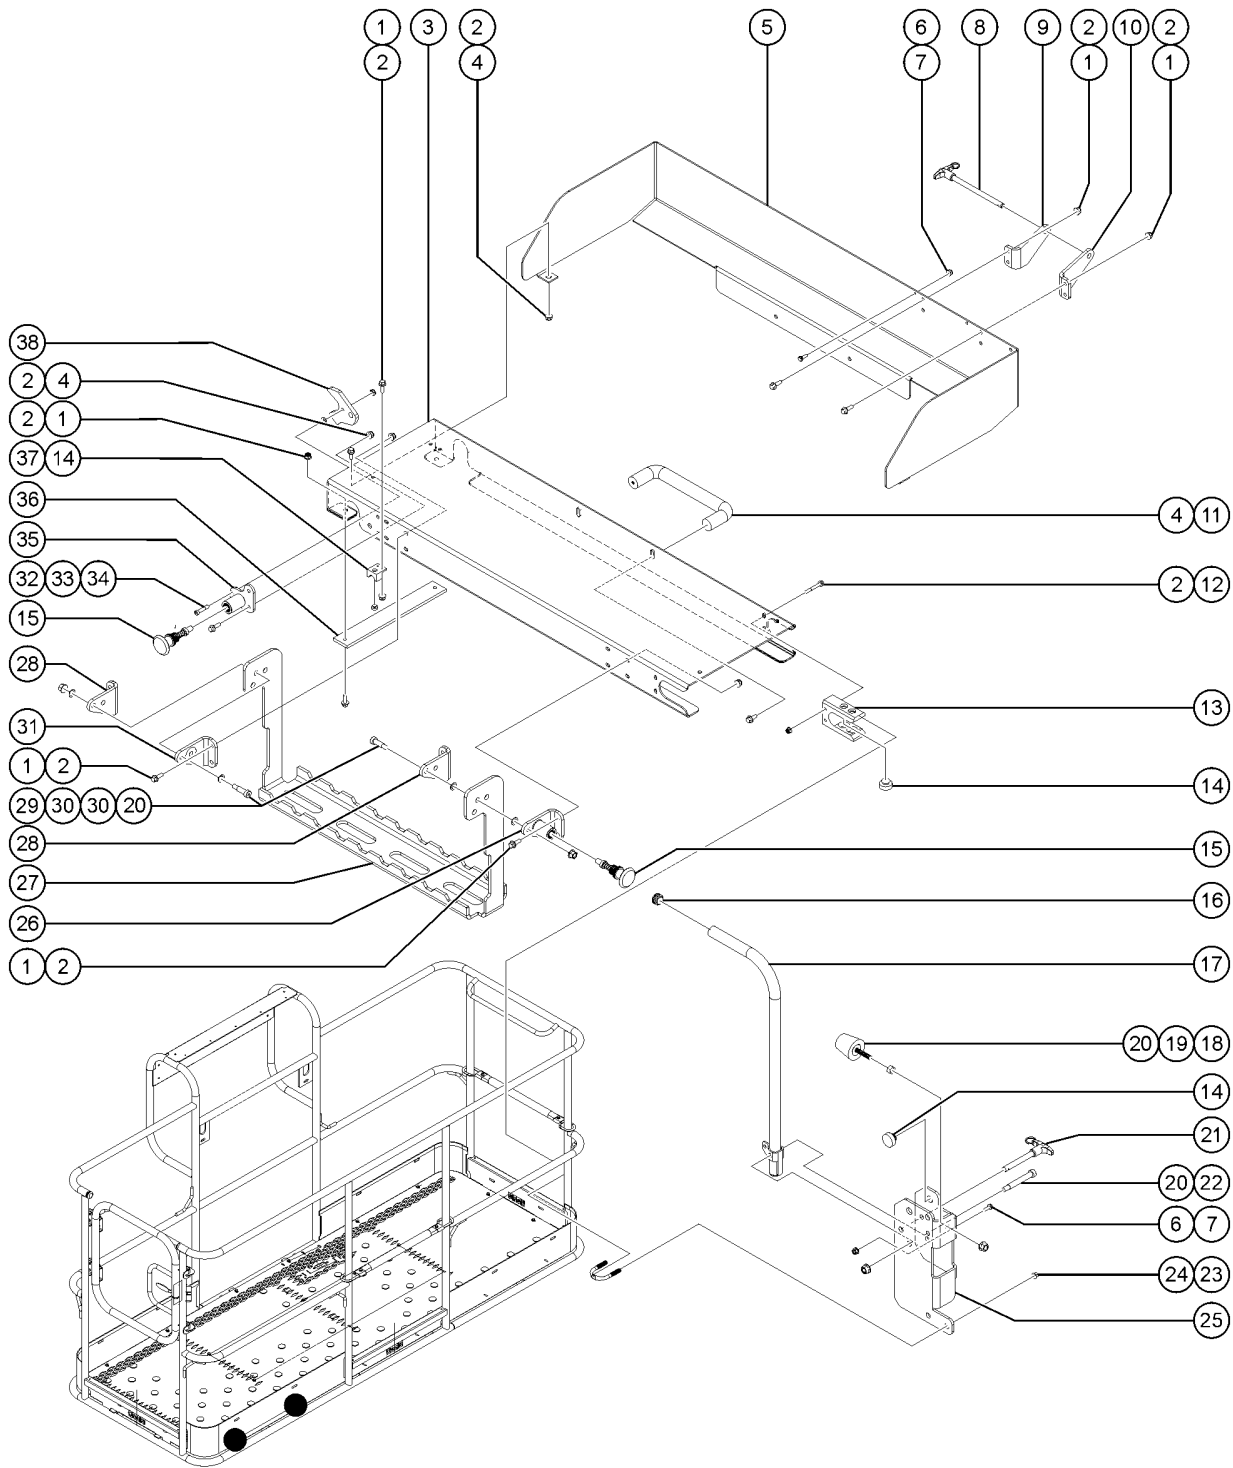

825.1 Lift Tools Access Deck - 8 Feet (from SN S40XCH-101)

825.1 Lift Tools Access Deck - 8 Feet (from SN S40XCH-101)

Item	Part No.	Description	Qty.
-	1291798GT	KIT, LIFT TOOLS ACCESS DECK, 8FT PLATFORM, ANSI .....	
1	824078GT	SCREW,HHF,1/4-20X.75,8,ZAG .....	20
2	1277924GT	NUT,NYLOCK FLG,1/4-20,F,ZAG .....	28
3	1291799GT	FORMING, ACCESS DECK .....	1
4	1256855GT	SCREW,HHF,1/4-20X.625,8,ZAG .....	6
5	1291800GT	FORMING, ACCESS DECK TOEBOARD, 8FT PLATFORM .....	1
6	1283004GT	NUT,NYLOCK FLG,10-24,A,ZAG .....	2
7	1270665GT	SCREW,HHF,10-24X.625,5,ZAG .....	2
8	1292956GT	PIN, QUICK RELEASE 3/8X5 .....	1
8-	1292932GT	LANYARD, STEEL, 8",NYLON SLEEVE,#10 .....	
9	1292937GT	FORMING, ACCESS DECK LEFT LOCK .....	1
10	1292936GT	FORMING, ACCESS DECK RIGHT LOCK .....	1
11	1291802GT	FORMED, PULL HANDLE .....	1
12	1253485GT	SCREW,HHF,1/4-20X2,8,ZAG .....	4
13	1291812GT	WEAR PAD, HORIZONTAL MIDRAIL SLOT .....	2
14	43392GT	BUMPER,BATTERY BOX & RAILS .....	8
15	1291811GT	POP PIN, YELLOW .....	2
16	55753GT	BUMPER, PLASTIC, 1.25 O.D. ....	2
17	1291815GT	WELDMENT, FOLDING HANDLE .....	1
18	111580GT	BUMPER,RUBBER,1.19DX1.5X.31-18 .....	1
19	1261250GT	NUT,5/16-18,8,ZAG .....	1
20	1274167GT	NUT,NYLOCK FLG,5/16-18,F,ZAG .....	4
21	1291865GT	PIN, QUICK RELEASE 3/8X2-1/2 .....	1
21-	1292932GT	LANYARD, STEEL, 8",NYLON SLEEVE,#10 .....	
22	1291817GT	BOLT,SHS,3/8X2.25X5/16-18,ZAG .....	1
23	1274322GT	NUT,NYLOCK FLG,3/8-16,F,ZAG .....	4
24	1251600GT	U-BOLT, FLATTENED, 1.5 X 3/8 .....	2
25	1293706GT	FORMING, ACCESS DECK HANDLE .....	1