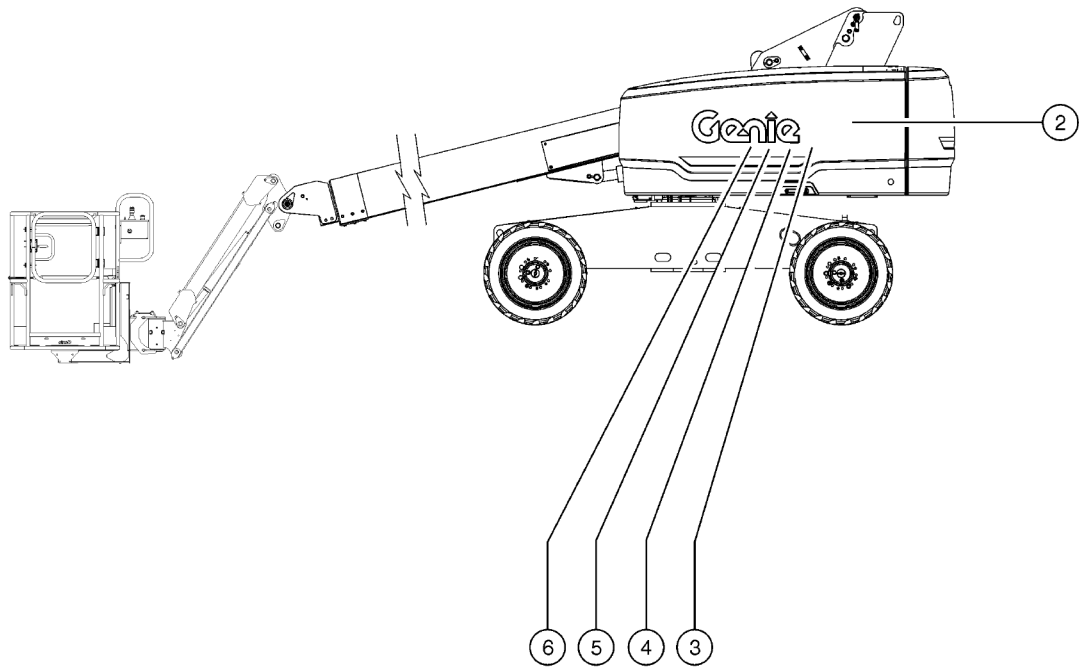

001.1 Parts Stocking List