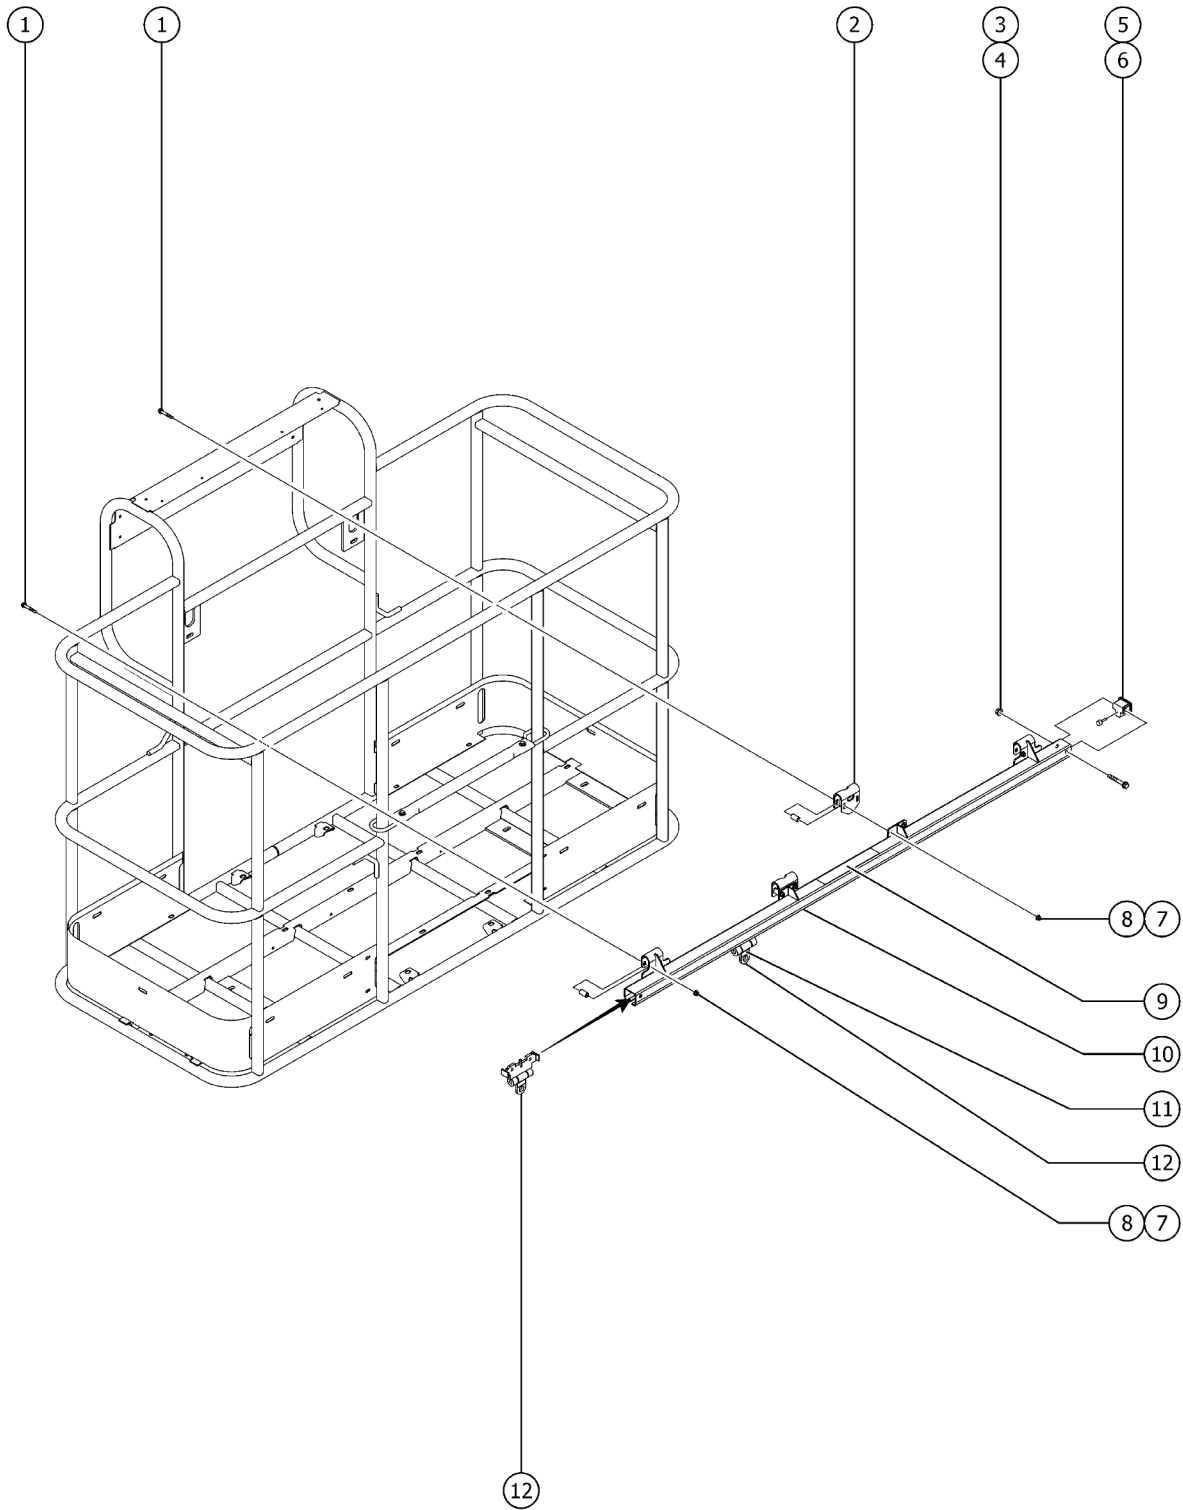

820.1 Fall Arrest Bar

Item	Part No.	Description	Qty.
1	1256856GT	SCREW,HHF,3/8-16X2.5,8,ZAG	8
2	1256389GT	FORMING,INNER HANGER	2
3	1251997GT	NUT,TL FLG,1/2-13,G,ZAG	2
4	1256851GT	SCREW,HHF,1/2-13X3.5,8,ZAG	2
5	1260892GT	END STOP. TFAAS TRACK	2
6	36388GT	BUMPER,RUBBER,.75 X .50H,STUD	2
7	1274322GT	NUT,NYLOCK FLG,3/8-16,F,ZAG	8
8	1256481GT	SPACER, HANGER BRACKET	8
9	1256400GT	DECAL,TFAAS TRACK,WORD	1
9B	1260910GT	DECAL,TFAAS TRACK,SYMBOL	1
9C	1256400FRGT	DECAL,TFAAS TRACK,WORD FR	1
10	1256377GT	ACC,TFAAS FALL ARREST,8FT WORD includes instructions and decals	1
10A-	1256379GT	ASSY,TFAAS TRACK,8FT WORD includes decals	
10B	1261022GT	ACC,TFAAS FALL ARREST,8FT SYM includes instructions and decals	1
10B-	1261024GT	ASSY,TFAAS TRACK,8FT SYM includes decals	
10C	1261018GT	ACC,TFAAS FALL ARREST,8FT FR includes instructions and decals	1
10C-	1261020GT	ASSY,TFAAS TRACK,8FT FR includes decals	
10D	1256378GT	ACC,TFAAS FALL ARREST,6FT WORD includes instructions and decals	1
10D-	1256380GT	ASSY,TFAAS TRACK,6FT WORD includes decals	
10E	1261023GT	ACC,TFAAS FALL ARREST,6FT SYM includes instructions and decals	1
10E-	1261025GT	ASSY,TFAAS TRACK,6FT SYM includes decals	
10F	1261019GT	ACC,TFAAS FALL ARREST,6FT FR includes instructions and decals	1
10F-	1261021GT	ASSY,TFAAS TRACK,6FT FR includes decals	
11	40434GT	DECAL,LANYARD ANCHORAGE POINT	1
12	1256439GT	TROLLEY, TFAAS TRACK	1