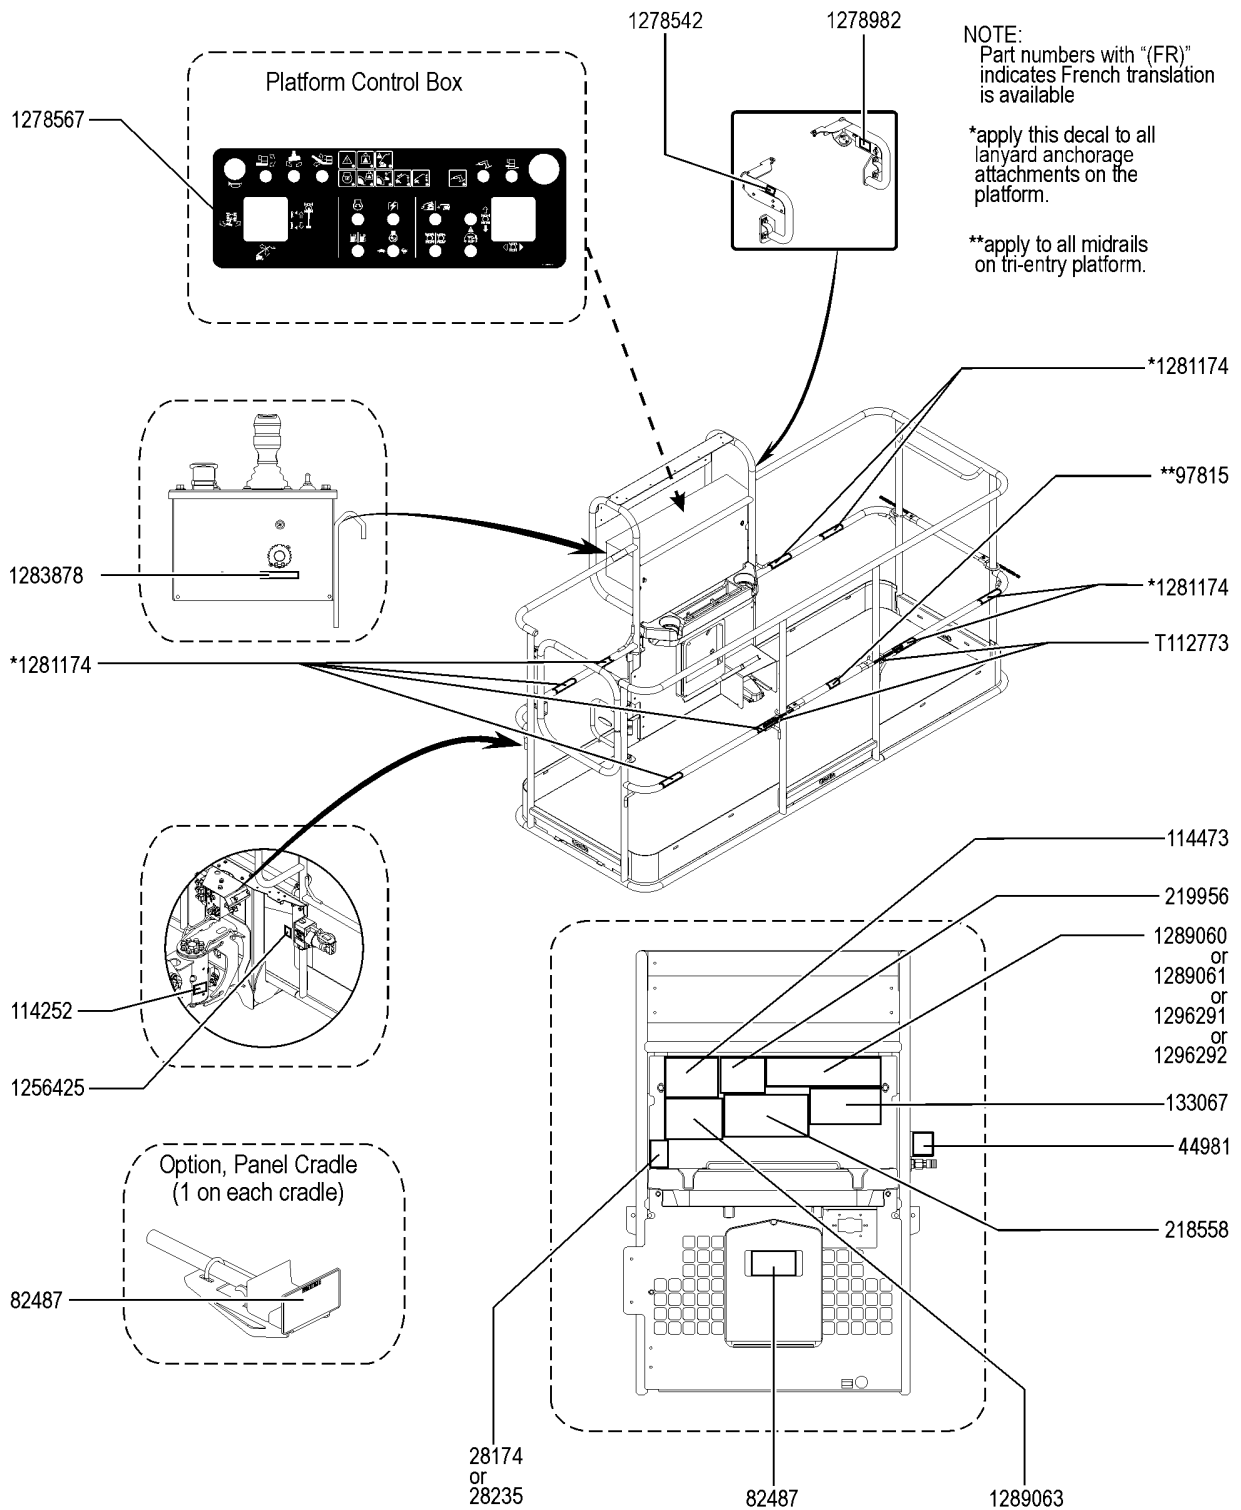

112.1 Decals with Symbols, Platform

112.1 Decals with Symbols, Platform

Item	Part No.	Description	Qty.
A	1296520GT	DECAL KIT,PLAT S-40/45 XC,SYMBOL	
1	28174GT	DECAL, POWER TO PLATFORM 230V**	1
2	28235GT	DECAL, POWER TO PLATFORM 115V**	1
3	44981GT	DECAL LABEL AIRLINE 110PSI	1
		Option, airline to plat	
4	82487GT	DECAL,SYMBOL-READ THE MANUAL	1
5	97815GT	DECAL,LABEL,LOWER MIDRAIL	1
6	114252GT	DECAL,LABEL,TIP OVER LMT SWTCH	1
7	114473GT	DECAL,DANGER,ELEC.HAZ.STAY CLR	1
8	133067GT	DECAL,DANGER,ELEC.HAZ.STAY CLR	1
9	218558GT	DECAL,DANGER,TIPOVER,HF TIRES	1
10	219956GT	DECAL,PLATFORM OVERLOAD	1
11	1256425GT	DECAL, DANGER, ELECTROCUTION HAZARD, SYMBOL	1
		Option, welder	
12	1278542GT	DECAL, INSTRUCTION, CONTACT ALARM	1
13	1278567GT	OVERLAY PLATFORM CONTROLS S-BOOM XC	1
14	1278982GT	DECAL, INSTRUCTION, ACTUATOR SWITCH SOCKET	1
15	1281174GT	DECAL,LANYARD,FALL ARREST/FALL RESTRAINED	8
16	1283878GT	DECAL, TECHPRO LINK	1
17	1289060GT	DECAL, DANGER, CAPACITY, S-40 XC, SYMBOL	1
		(S-40 XC)	
18	1289061GT	DECAL, DANGER, CAPACITY, S-45 XC, SYMBOL	1
		(S-45 XC)	
19	1289063GT	DECAL, WARNING, RUNAWAY MACHINE, S-40/45 XC, SYMBOL	1
20	1296291GT	DECAL, DANGER, CAPACITY, S-40 HF, SYMBOL	1
		(S-40 HF)	
21	1296292GT	DECAL, DANGER, CAPACITY, S-45 HF, SYMBOL	1
		(S-45 HF)