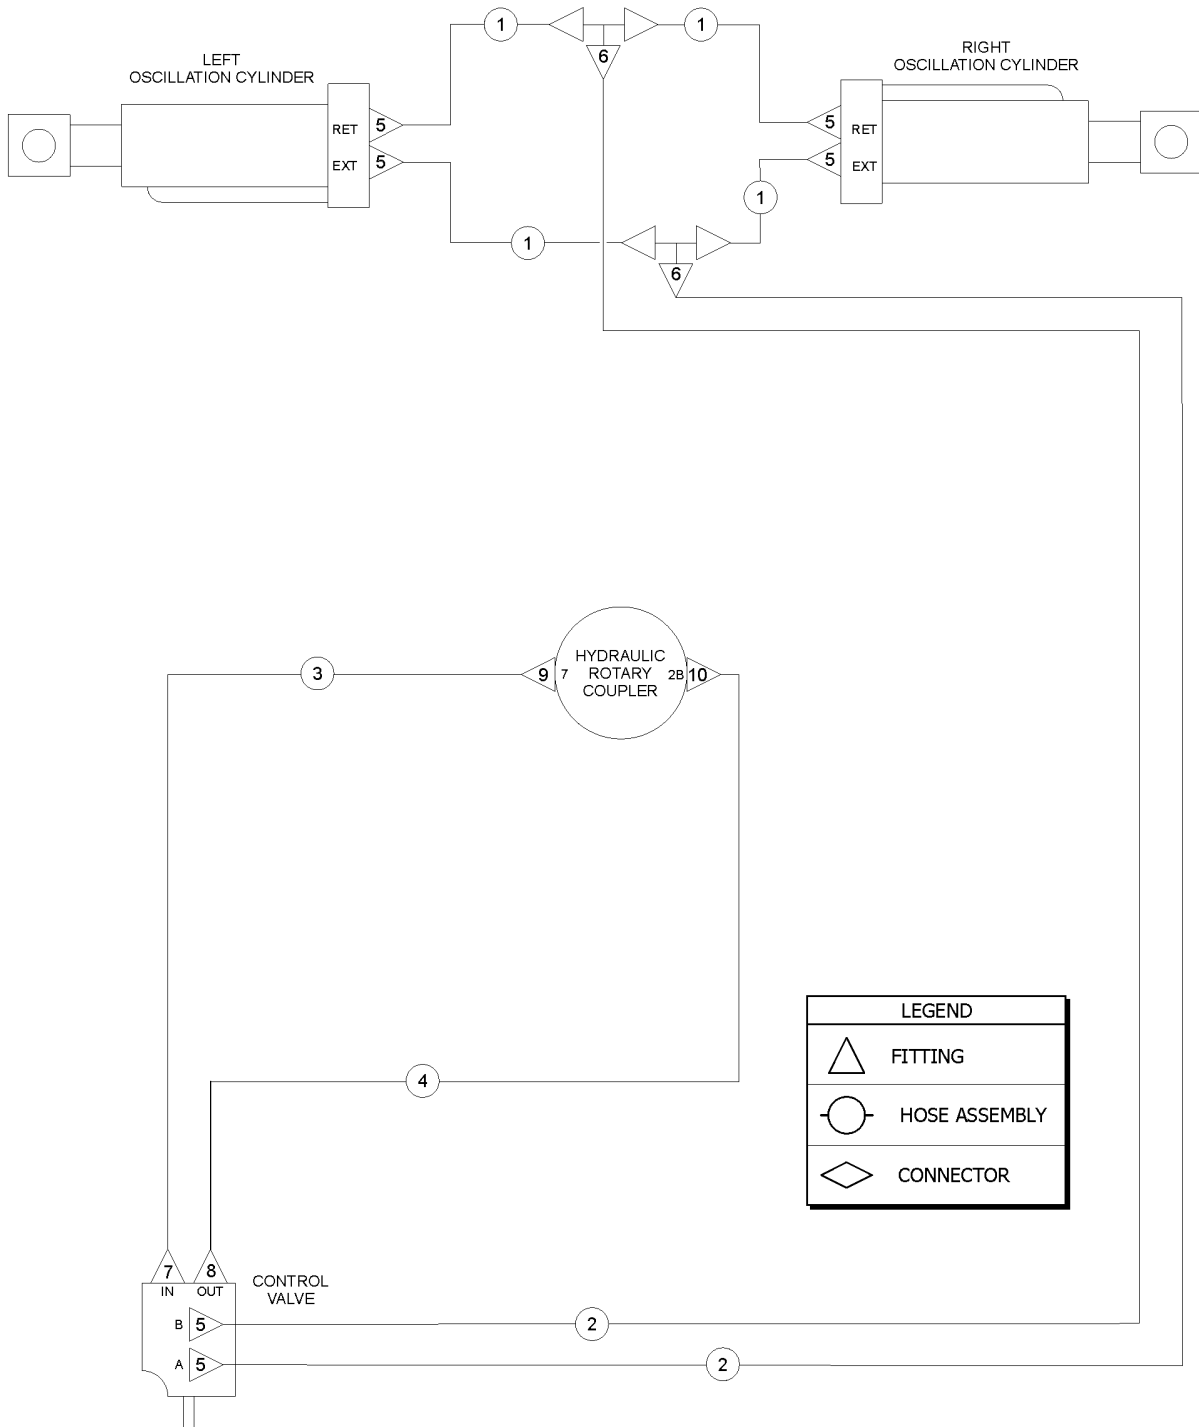

707.1 Hydraulic Hoses and Fittings - Oscillate System

707.1 Hydraulic Hoses and Fittings - Oscillate System

<i>Item</i>	<i>Part No.</i>	<i>Description</i>	<i>Qty.</i>
1	49126-3750GT	HOSE ASSY,3/8,45 FEM,STR FEM	4
2	49130-9018GT	ASSY, HOSE, HYD, -6, 3000, STR, STR	2
3	49130-4518GT	ASSY, HOSE, HYD, -6, 3000, STR, STR	1
4	49183-4328GT	ASSY, HOSE, HYD, -8, 3000, STR, STR	1
5	48916GT	CONN, 520120-6	6
6	89449GT	FITTING, BRANCH BULKHEAD	2
7	48929GT	FITTING,ELBOW,90D,520220-6-8	1
8	48932GT	FITTING,ELBOW,90D,520220-8***	1
9	48920GT	ELBOW,45D,520320-6	1
10	48933GT	CONN,520120-8***	1