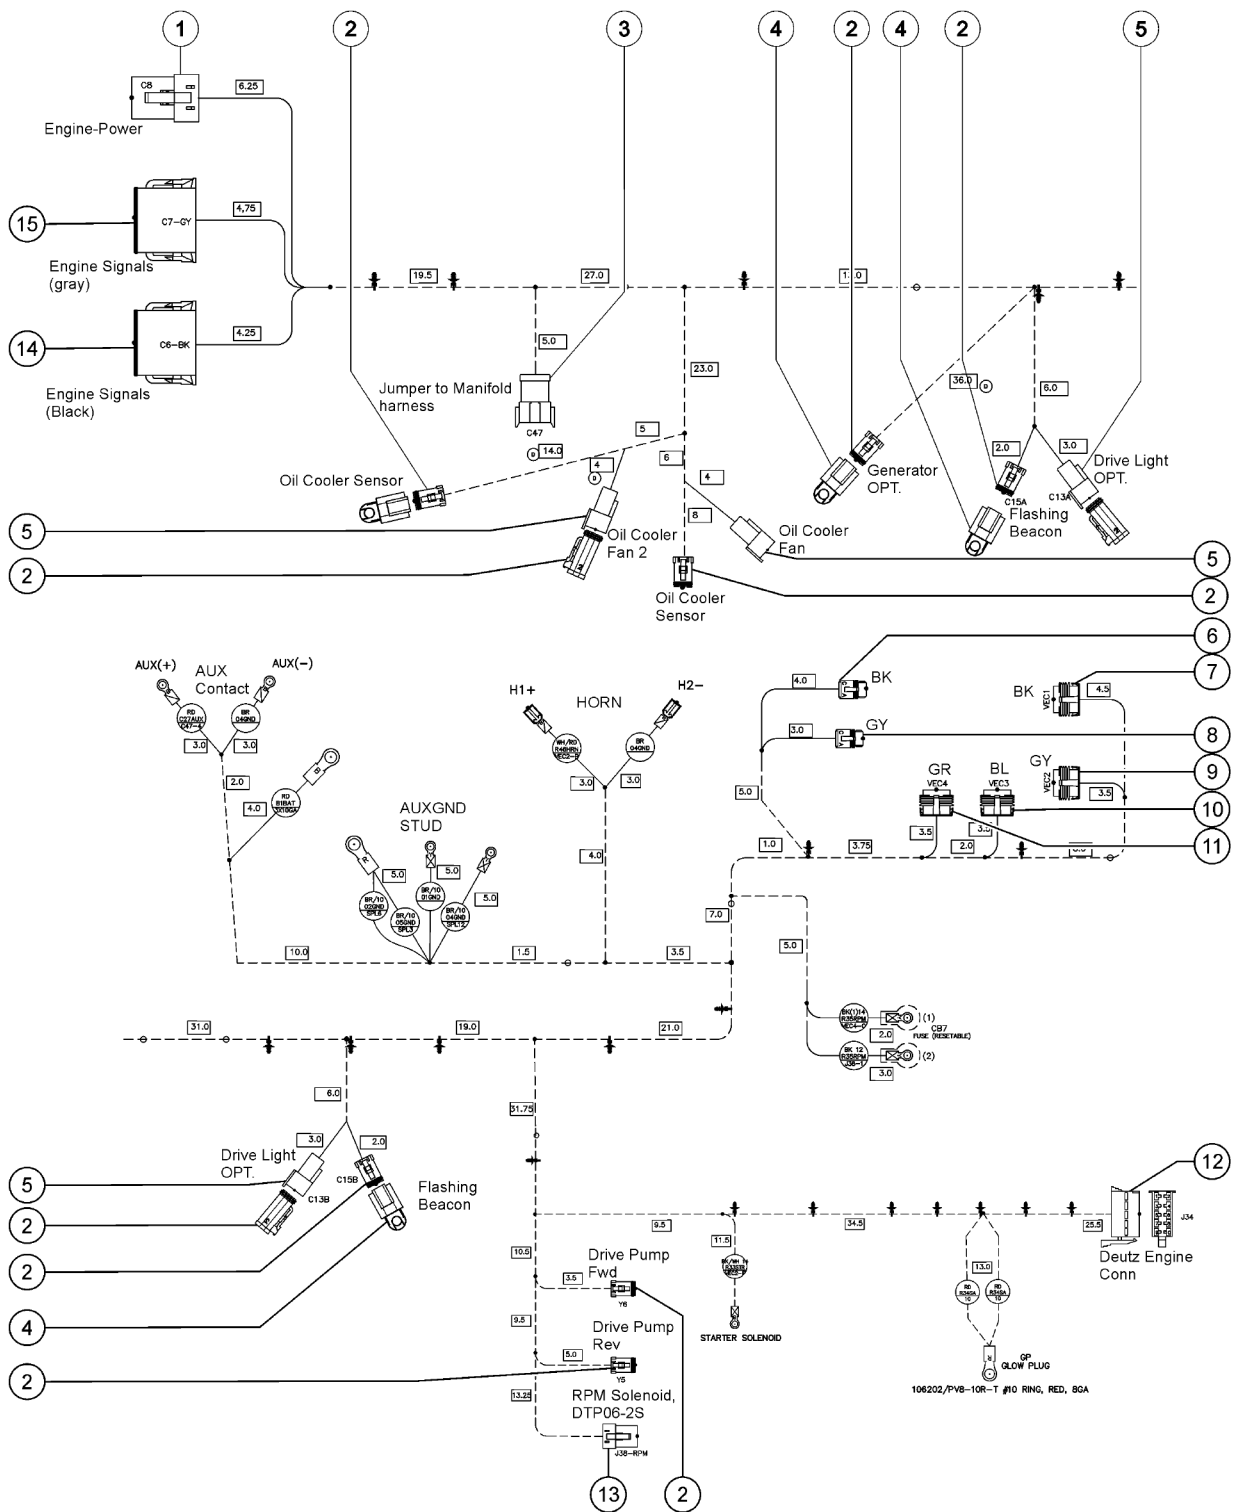

Item	Part No.	Description	Qty.
-	1277947GT	HARNESS, ENGINE, DEUTZ 2011, T3	1
1	60527GT	CONN,PLUG 4 WAY,12-14GA***	1
1-	60528GT	LOCK,PLUG 4 WAY,12-14GA***	1
2	119056GT	CONN PLUG 2 WAY ENDCAP DT	11
2-	60425GT	LOCK,PLUG 2 WAY, 14-18GA	11
3	119069GT	CONN,RECEP 8 WAY ENDCAP DT	1
3-	60447GT	LOCK,RECEP 8 WAY,14-18GA	1
4	229110GT	CONN.CAP,2 WAY DT SERIES	4
5	119065GT	CONN,RECEP 2 WAY,14-18GA	4
5-	60439GT	LOCK,RECEP 2 WAY, 14-18GA	4
6	822467GT	CONN,2WAY CBT MALE,BLACK	1
6-	822469GT	LOCK,2WAY CBT TP2 SEALED	1
7	822464GT	CONN,8WAY CBT MALE,BLACK	1
7-	822466GT	LOCK,8WAY CBT TP2 SEALED	1
8	822468GT	CONN,2WAY CBT MALE,GRAY	1
8-	822469GT	LOCK,2WAY CBT TP2 SEALED	1
9	822465GT	CONN,8WAY CBT MALE,GRAY	1
9-	822466GT	LOCK,8WAY CBT TP2 SEALED	1
10	822462GT	CONN,8WAY CBT MALE,BLUE	1
10-	822466GT	LOCK,8WAY CBT TP2 SEALED	1
11	822463GT	CONN,8WAY CBT MALE,GREEN	1
11-	822466GT	LOCK,8WAY CBT TP2 SEALED	1
12	65849GT	CONNECTOR KIT, DEUTZ**	1
13	60531GT	CONN,PLUG 2 WAY,12-14GA	1
13-	60532GT	LOCK,PLUG 2 WAY,12-14GA	1
14	119062GT	CONN,PLUG 12 WAY,14-18GA,BLACK	1
14-	60435GT	LOCK, PLUG 12WAY, 14-18GA, GRN	1
15	119061GT	CONN PLUG 12 WAY ENDCAP DT GY	1