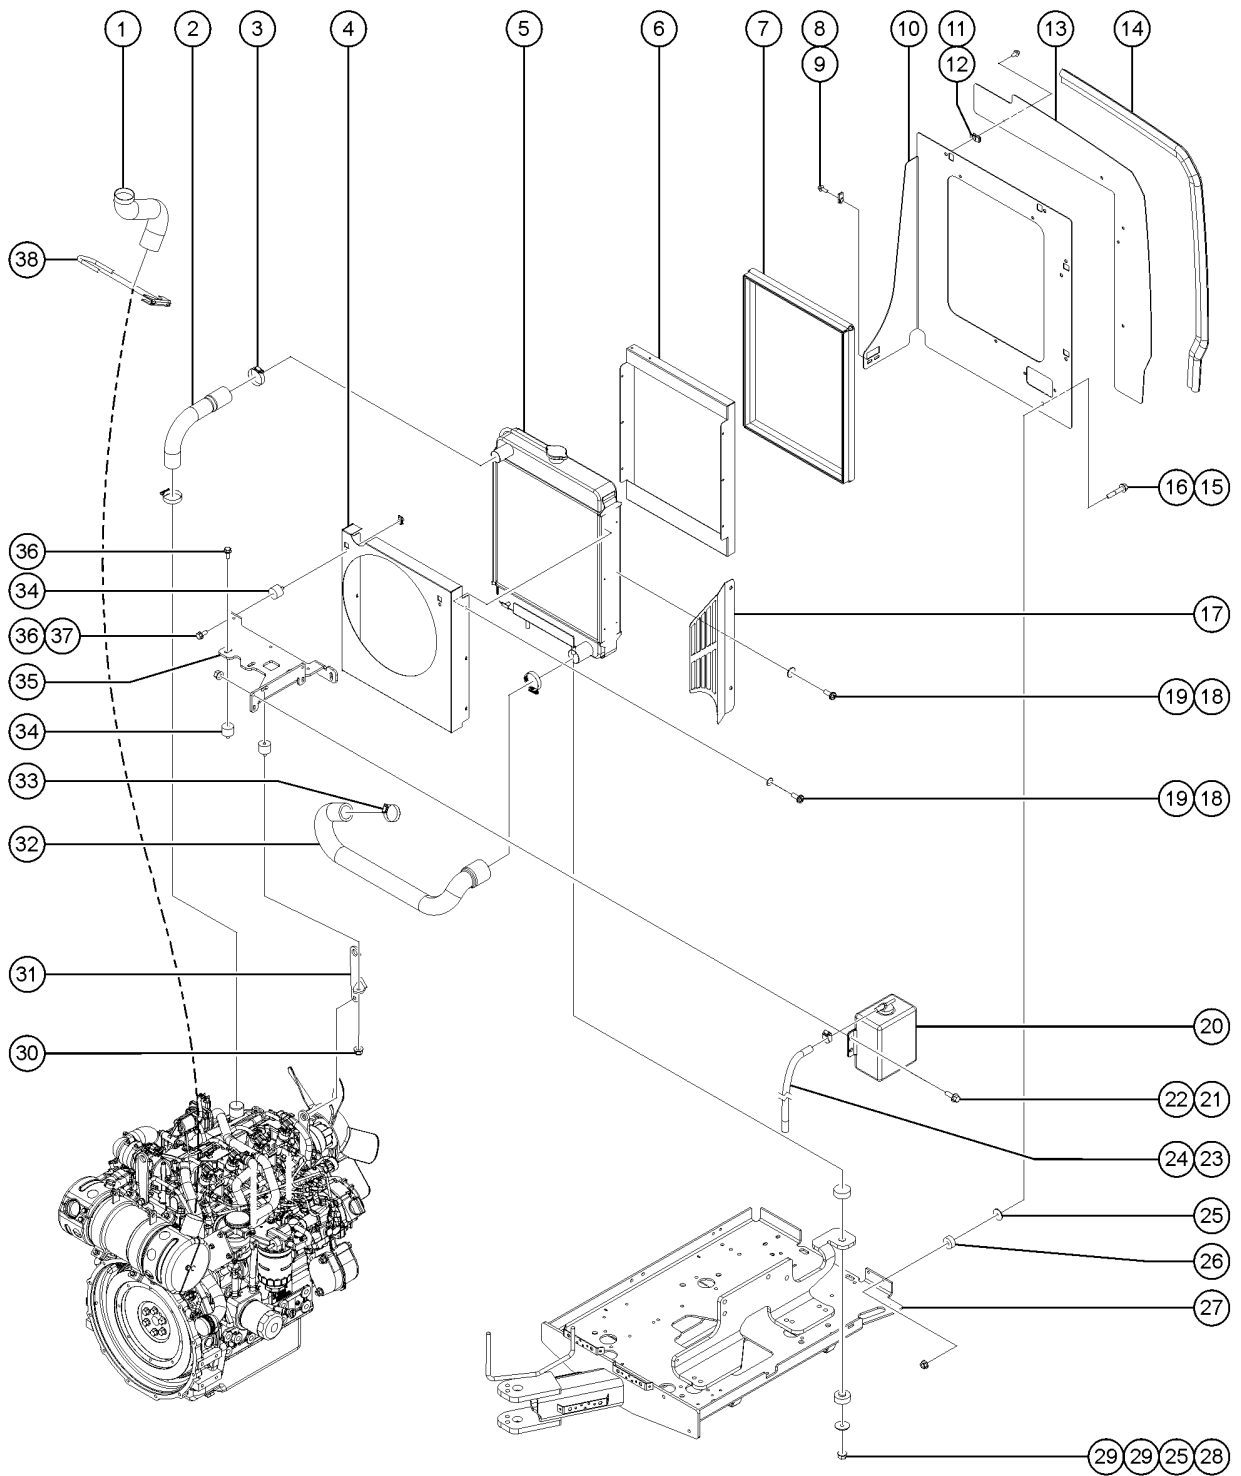

408.1 Perkins 404F-E22T, View 1

Item	Part No.	Description	Qty.
1	1284339GT	TAILPIPE, MUFFLER, PERKINS TIER IV	1
2	54578GT	HOSE, UPPER RADIATOR, PERKINS	1
3	22672GT	CLAMP, HOSE, 1.75	2
4	88990GT	SHROUD, FAN	1
5	110304GT	RADIATOR, FORD/PERKINS***	1
5-	65473GT	CAP, RADIATOR, PERKINS/FORD	
5-	31982GT	CLAMP, HOSE, EAR, 15/32	2
6	235660GT	FORMING, RADIATOR SHROUD	1
7	119219GT	TRIM, EDGE, 1/8X3/4 END BULB	81
8	824086GT	SCREW, HHF, 5/16-18X1,8,ZAG	2
9	36456GT	SPRING CLIP, 5/16-18,.025-.15X.83,ZAG	2
10	1285247GT	FORMING, SHROUD	1
11	56912GT	SPRING CLIP, 1/4-20,.025-.15X.5	4
12	824078GT	SCREW, HHF, 1/4-20X.75,8,ZAG	4
13	1285246GT	PLATE, SHROUD	1
14	119219GT	TRIM, EDGE, 1/8X3/4 END BULB	39
15	1255800GT	SCREW, HHF, 5/16-18X1.75,8,ZAG	1
16	1255805GT	NUT, SERRATED, 5/16-18,8,ZAG	1
17	215917GT	FORMING, FAN GUARD, PERKINS 404	1
18	824220GT	SCREW, PHPM SEMS ET, 10-24X.5,ZA	12
19	1253185GT	WASHER, FLAT, #10, USS, ZAG	12
20	70367GT	BOTTLE, COOLANT RECOVERY, 3.7***	1
21	824079GT	SCREW, HHF, 1/4-20X1,8,ZAG	4
22	1277924GT	NUT, NYLOCK FLG, 1/4-20,F,ZAG	4
23	106226GT	TUBING, VINYL, 1/2" CLEAR	1
24	30348GT	CLAMP, HOSE, 1.00	1
25	824120GT	WASHER, FLAT, .375 X 1.50 X .125, ZAG	3
26	1285248GT	WEARPAD, SHROUD	1