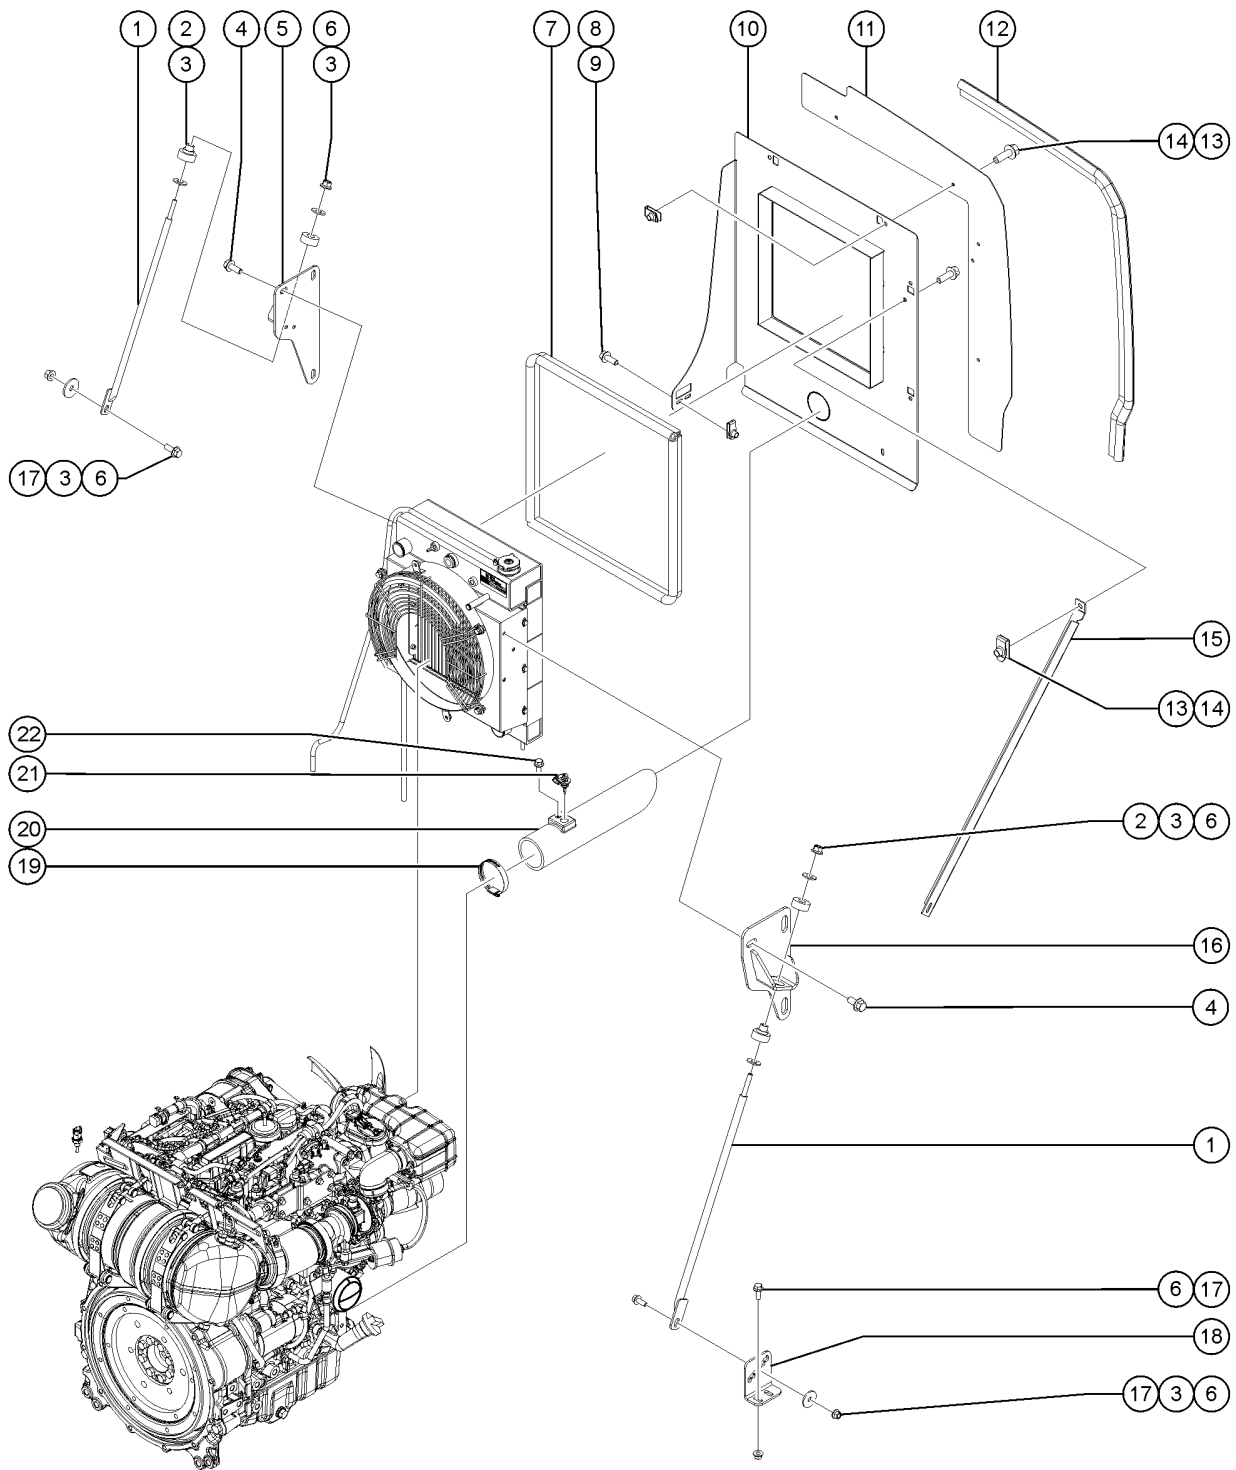

421.1 Deutz TD 2.2L, Stage V - View 4

Item	Part No.	Description	Qty.
-		Due to Stage V regulations, many engine replacement parts require the engine serial number at time of order placement. When ordering engine parts please have both machine and engine serial numbers available. For internal engine parts, contact engine dealer	
-	1298806GT	HARNES, DEUTZ 2.2L3 STAGE V, S40/45 XC .....	1
1	1302948GT	WELDMENT, STRUT, STRAIGHT ROD, STAGE V .....	2
2	1301742GT	ISOLATOR, RADIATOR, 80 LB .....	2
3	824120GT	WASHER, FLAT, .375 X 1.50 X .125, ZAG .....	6
4	824089GT	SCREW, HHF, 3/8-16 X .75, 8, ZAG .....	2
5	1301138GT	WELDMENT, STAGE V, STRUT BRACKET .....	1
6	1274322GT	NUT,NYLOCK FLG,3/8-16,F,ZAG .....	8
7		REF. TRIM EDGE .....	1
		(refer to 420.1)	
8	824086GT	SCREW,HHF,5/16-18X1,8,ZAG .....	2
9	36456GT	SPRING CLIP,5/16-18,.025-.15X.83,ZAG .....	2
10	1294712GT	WELDMENT, BAFFLE PLATE .....	1
11	1285246GT	PLATE, SHROUD .....	1
12	119219-3850GT	TRIM,EDGE,1/8X3/4 END BULB .....	1
13	824078GT	SCREW,HHF,1/4-20X.75,8,ZAG .....	6
14	56912GT	SPRING CLIP,1/4-20,.025-.15X.5 .....	6
15	1298758GT	FORMING, BAFFLE SUPPORT .....	1
16	1301569GT	WELDMENT, STAGE V, STRUT BRACKET .....	1
17	824090GT	SCREW,HHF,3/8-16X1,8,ZAG .....	6
18	1293907GT	FORMING, FAN SHROUD STRUT MOUNT .....	1
		(RH)	
18-	1291076GT	FORMING,FAN SHROUD STRUT MOUNT .....	1
		(LH)	
19	45435GT	CLAMP,HOSE,2.50" .....	1
20	1304817GT	HOSE, RAW AIR INTAKE, 2.50" I.D. ....	1
21	1266547GT	SENSOR,TEMP,AMBIENT,T4F,TCD3.6 .....	1
22	824077GT	SCREW, HHF, 1/4-20 X .5, 8, ZAG .....	1