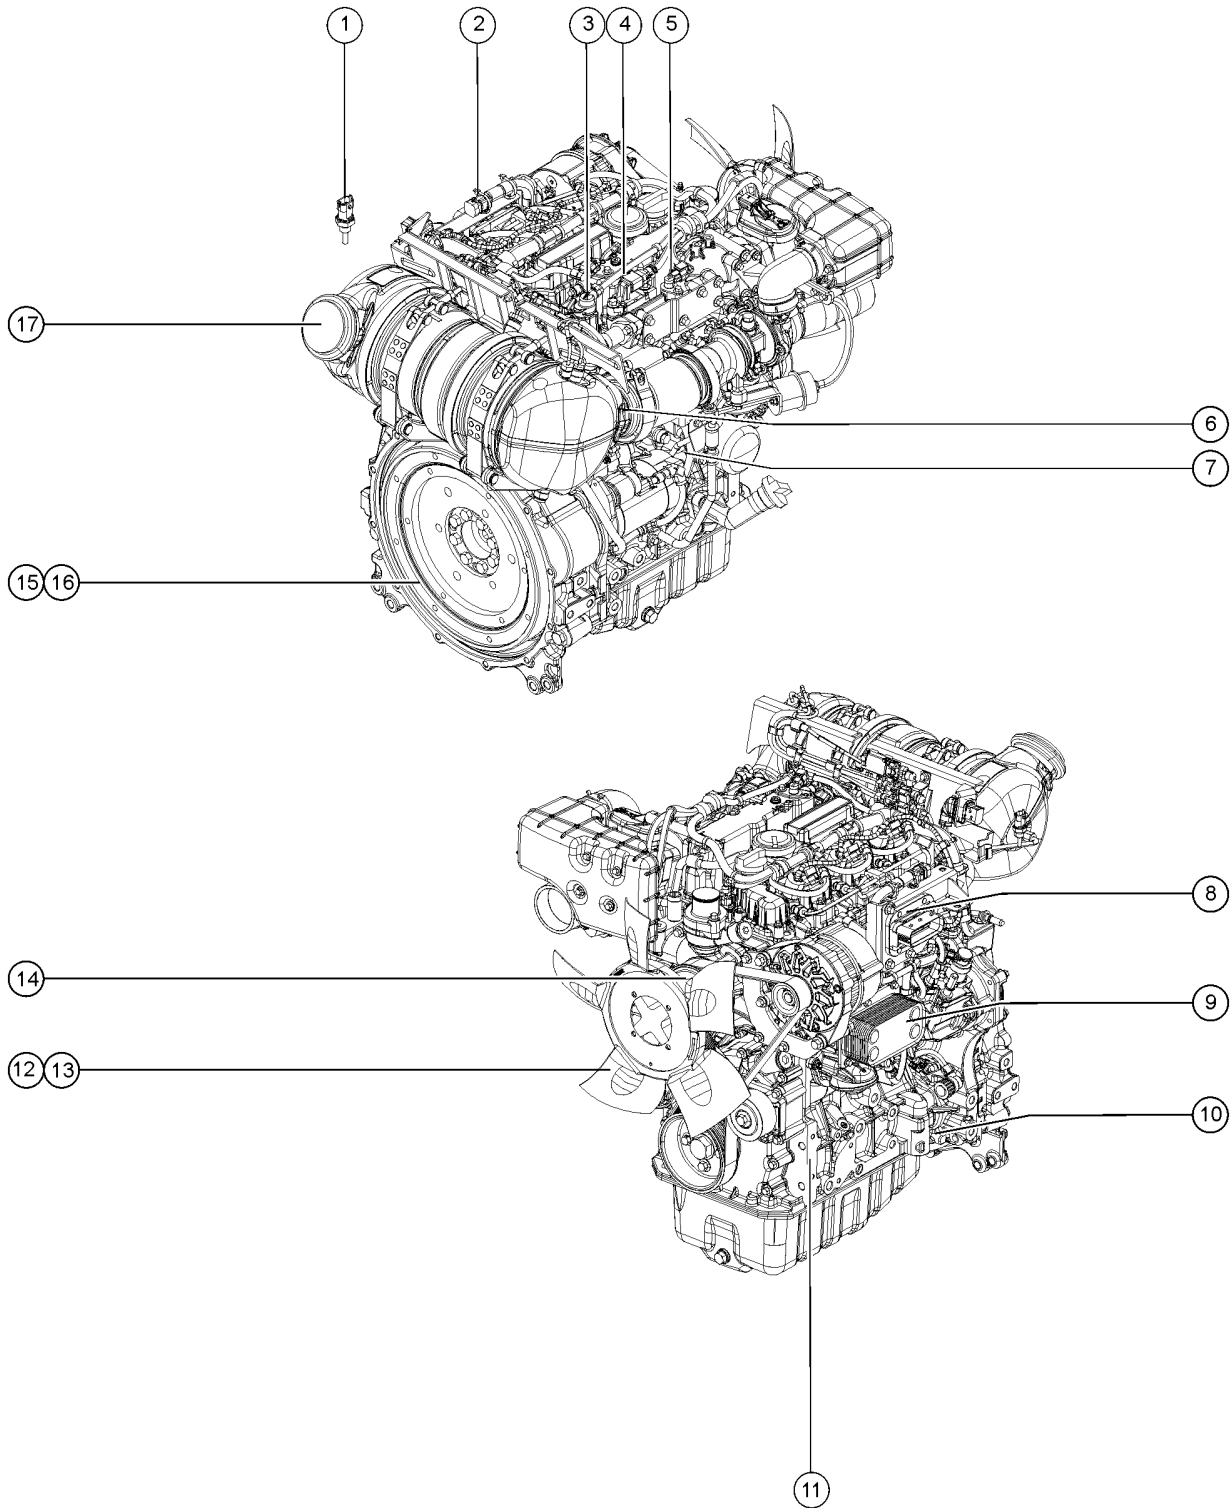

418.1 Deutz TD 2.2L, Stage V - View 1

Item	Part No.	Description	Qty.
-	1287486GT	ENGINE KIT, DEUTZ TD2.2 L3, 49HP, STG5, AWP Due to Stage V regulations, many engine replacement parts require the engine serial number at time of order placement. When ordering engine parts please have both machine and engine serial numbers available. For internal engine parts, contact engine dealer	
1	825693GT	COOLANT TEMP SENSOR,TD2.9	1
2	1261237GT	SENSOR,FUEL PRESSURE	1
2-	1262893GT	O-RING, OIL PRESSURE SENSOR	1
3	1300709GT	PRESSURE SENSOR	1
3-	1300710GT	O-RING	1
4	1262896GT	SENSOR,INTAKE AIR PRESSURE	1
4-	1262897GT	O-RING, INTAKE AIR PRESSURE SENSOR	1
5	1294085GT	TEMPERATURE TRANSMITTER	1
5-	1300705GT	O-SEAL	1
6	1300704GT	STARTER	1
7	825708GT	DIPSTICK,TD2.9	1
8	1300711GT	CABLE HARNESS	1
9	07.0501.0051GT	ALTERNATOR	1
10	1300707GT	OIL COOLER	1
11	1293934GT	Belt	1
12	1294969GT	FAN, 380MM	1
13	824133GT	SCREW,HHF,M8-1.25X25,DIN6921,10.9,ZAB	1
14	1300712GT	ADAPTER	1
15	89785GT	RING GEAR,DEUTZ F3L2011F (please verify ring gear thickness) 0.6 inches	1
16	1262873GT	BOLT, DEUTZ FLYWHEEL	1
17		REF. DPF (Ref. 419.1)	1