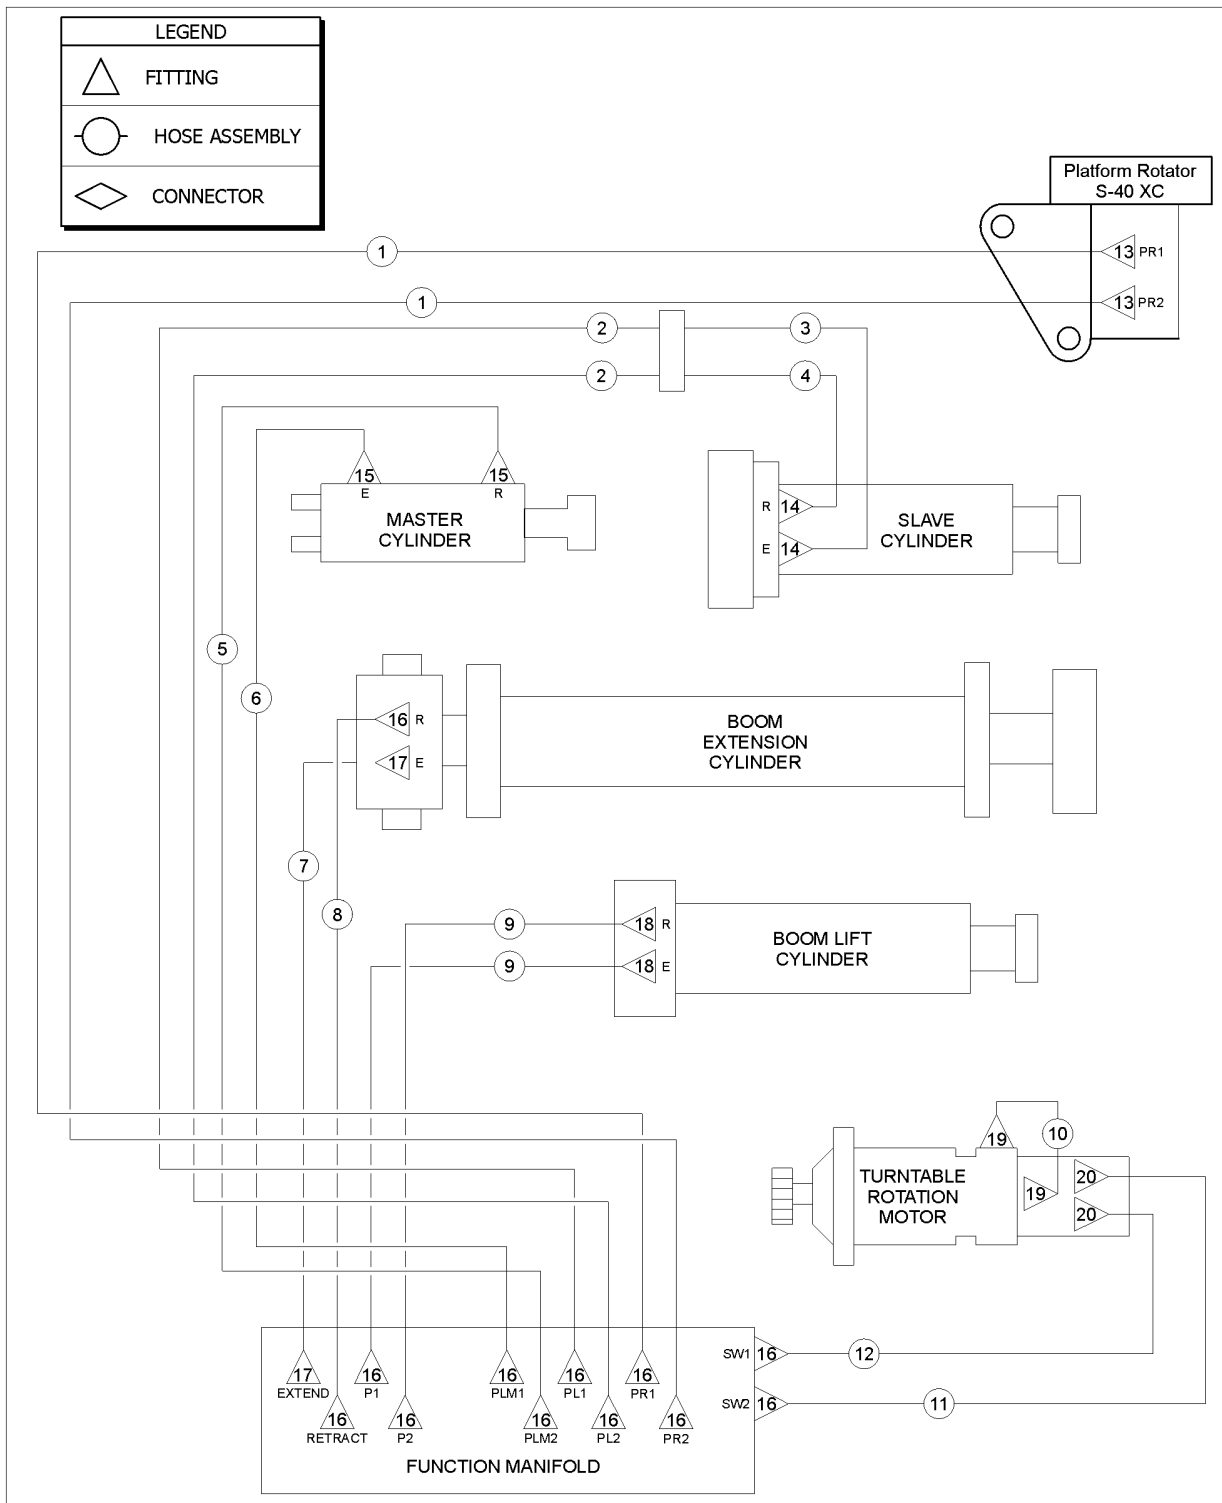

709.1 Hydraulic Hoses and Fittings - Boom Components, S-40 XC

709.1 Hydraulic Hoses and Fittings - Boom Components, S-40 XC

Item	Part No.	Description	Qty.
1	1288893-52268GT	ASSY, HOSE, HYD, -6, 3000, STR, STR	2
2	49130-54218GT	ASSY, HOSE, HYD, -6, 3000, STR, STR	2
3	1288890-1836GT	ASSY, HOSE, HYD, -6, 3000, STR, STR	1
4	1288890-1536GT	ASSY, HOSE, HYD, -6, 3000, STR, STR	1
5	49130-13418GT	ASSY, HOSE, HYD, -6, 3000, STR, STR	1
6	49130-14918GT	ASSY, HOSE, HYD, -6, 3000, STR, STR	1
7	49138-14816GT	ASSY, HOSE, HYD, -8, 3000, STR, 90	1
8	49128-15326GT	ASSY, HOSE, HYD, -6, 3000, STR, 90	1
9	49130-6218GT	ASSY, HOSE, HYD, -6, 3000, STR, STR	2
10	49119-1778GT	ASSY, HOSE, HYD, -4, 3250, STR, STR	1
11	49130-7718GT	ASSY, HOSE, HYD, -6, 3000, STR, STR	1
12	49130-7518GT	ASSY, HOSE, HYD, -6, 3000, STR, STR	1
13	48907GT	ELBOW,45D,520320-4	2
14	48927GT	CONN,520120-6-4	2
15	48926GT	FITTING,ELBOW,90D,520220-6-4	2
16	48916GT	CONN, 520120-6	12
17	48933GT	CONN,520120-8***	2
18	48929GT	FITTING,ELBOW,90D,520220-6-8	2
19	48904GT	ELBOW, 90D, 520220-4	2
20	48915GT	ELBOW,90D,520220-6	2