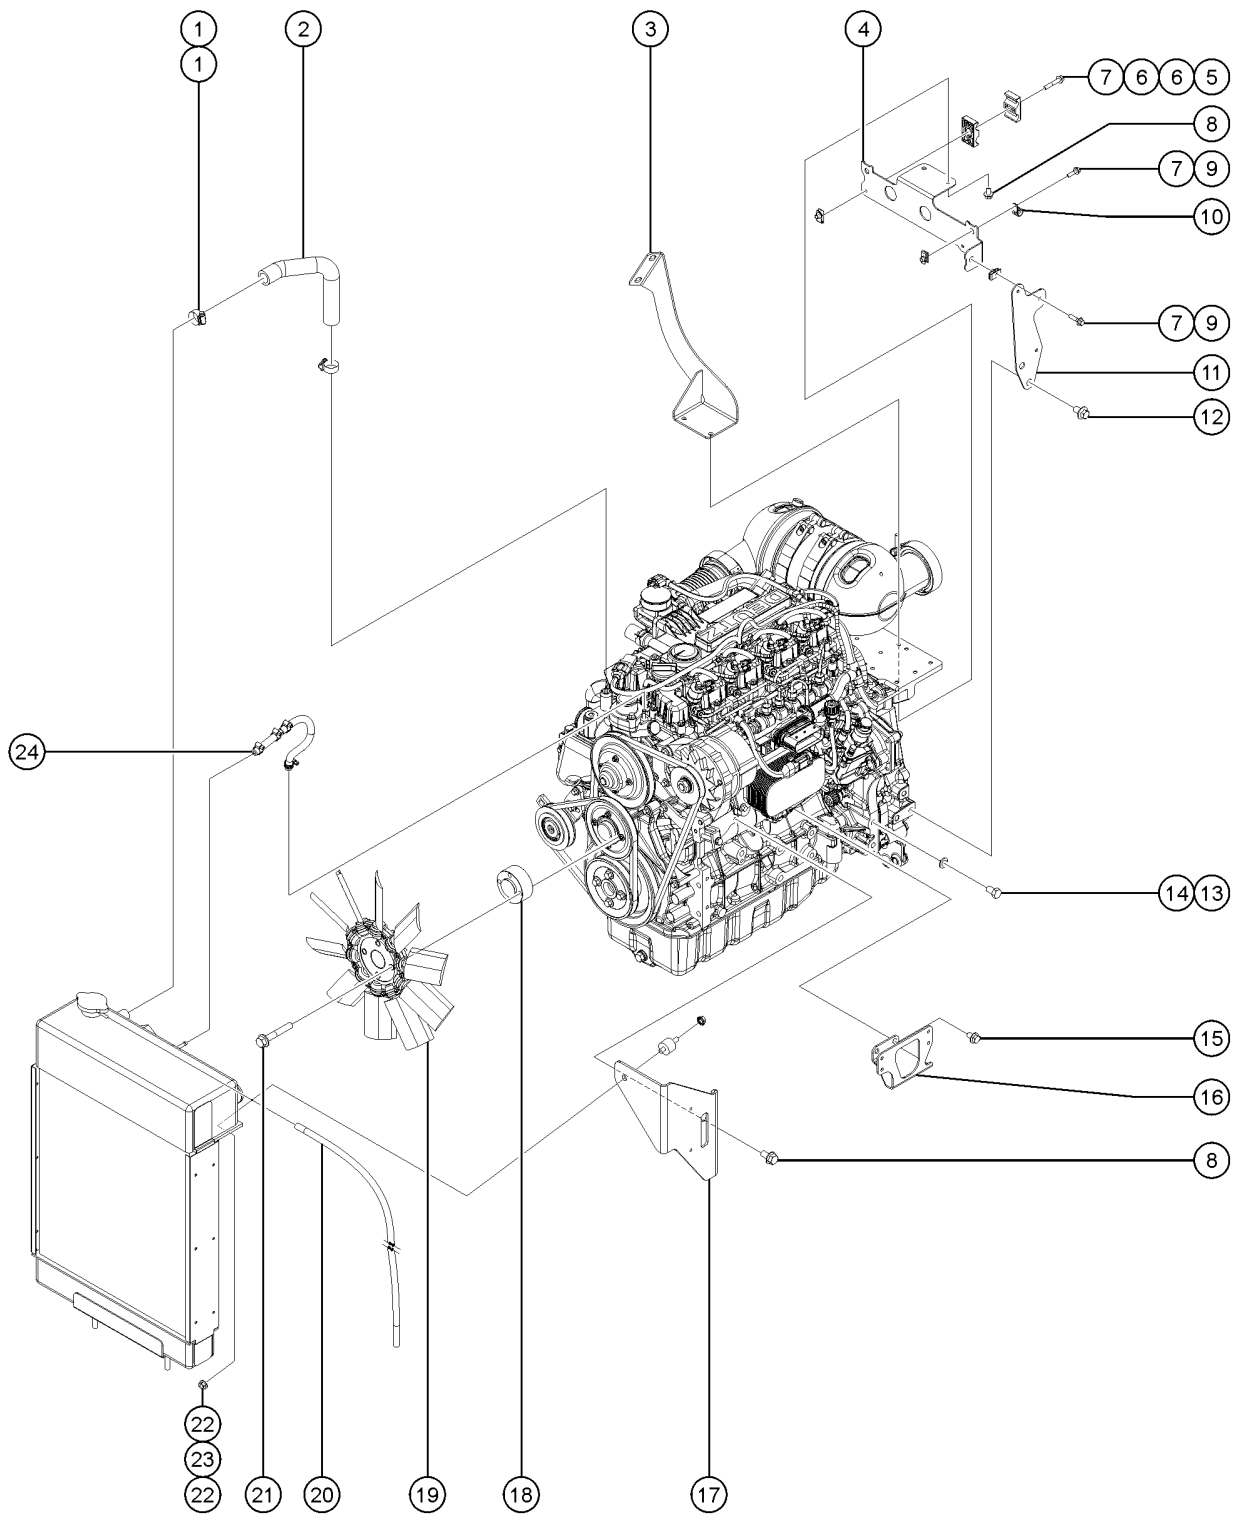

415.1 Deutz D2.9L4 Engine, View 4

Item	Part No.	Description	Qty.
1	30348GT	CLAMP,HOSE,1.00	2
2	1265738GT	HOSE EXPANSION TNK, D2.9	1
3	1260175GT	FORMING, EXHAUST SUPPORT, S40, DEUTZ	1
4	1253772GT	FORMING,POS CABLE HARN.BRACKET	1
5	824081GT	SCREW,HHF,1/4-20X1.5,8,ZAG	1
6	78736GT	CLAMP, 2 HOSE, PLASTIC, 5/8	2
7	56912GT	SPRING CLIP,1/4-20,.025-.15X.5	4
8	1251983GT	SCREW,HHF,M8-1.25X16,DIN6921,10.9,ZAB	4
9	824079GT	SCREW,HHF,1/4-20X1,8,ZAG	3
10	6833GT	CLAMP,0.50,#8 X 1/4,RUB CUSH	2
11	1253916GT	PLATE,BELL HOUSING HARN.BRKT	1
12	1255806GT	SCREW,HHF,M12-1.75X20,DIN6921,10.9,ZAB	2
13	27585GT	SCREW,HHC,M12 X 20MM	1
14	49409GT	WASHER,LOCK,M12	1
15	237352GT	SCREW,HHF,M10-1.5X16,DIN6921,10.9,ZAB	2
16	1253773GT	FORM,DEUTZT4 OILCLR HARN.BRKT	1
17	1256165GT	FORMING,RADIATOR SUPPORT,LH	1
18	1256599GT	SPACER, FAN, DEUTZ, 29.5MM LNG	1
19	214682GT	FAN, 10 BLADE, 15"	1
20	1259441GT	HOSE,OVERFLOW,DEUTZ D2.9	1
21	1257231GT	SCREW,HHF,M8-1.25X50,DIN6921,10.9,ZAB	4
22	1255805GT	NUT,SERRATED,5/16-18,8,ZAG	2
23	48498GT	ISOLATOR,AIR FILTER MOUNT	1
24	1282118GT	HOSE ASSY, RADIATOR VENT	1
24-	21465GT	CLAMP,HOSE,.25" - .63" X .3125	4
24-	1282122GT	HOSE 2, RADIATOR VENT, DEUTZ D2.9	
24-	1282119GT	2MM ORIFICE UNION, 1/4" HOSE	
24-	1282120GT	HOSE, RADIATOR VENT, DEUTZ D2.9