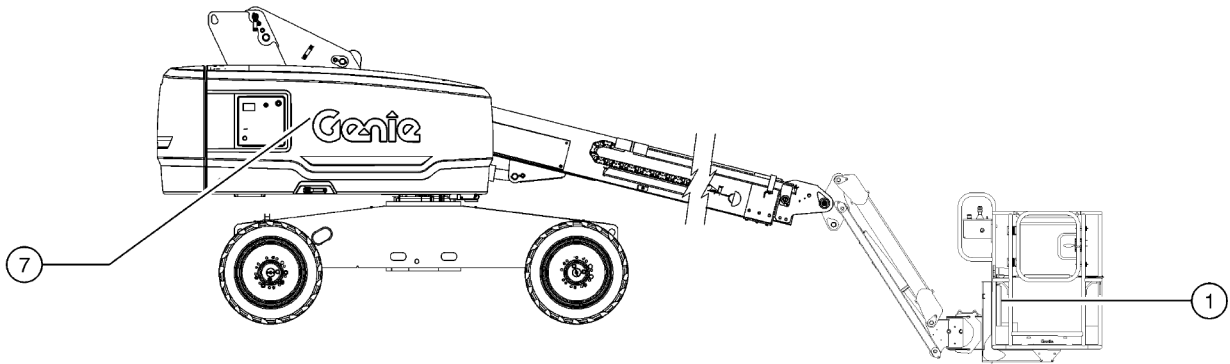

001.1 Parts Stocking List