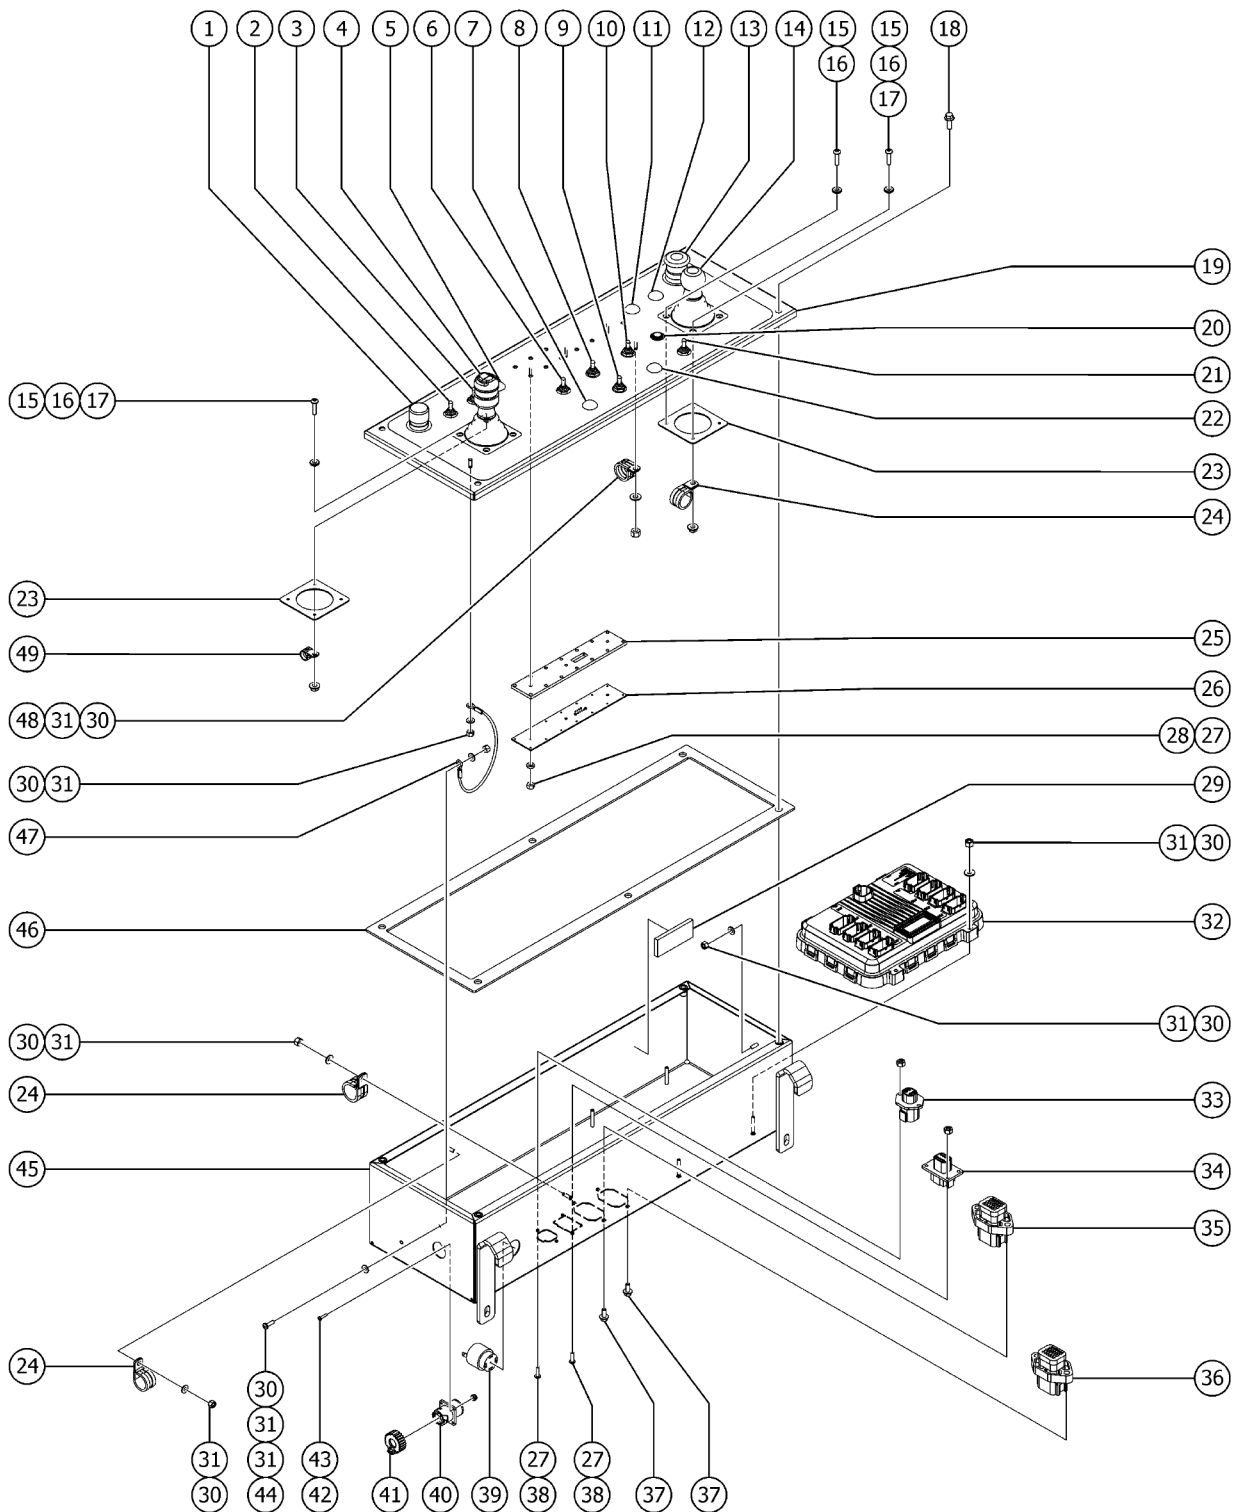

602.1 Platform Control Box

Item	Part No.	Description	Qty.
A	1280669GT	ASSEMBLY, PBOX, S-BOOM, XC	1
1	66813GT	BUTTON,PUSH,BLACK W/SEAL ***	1
1-	66815GT	BASE, W/1 N.O. CONTACTS***	
2	128200GT	SWITCH TOGGLE ASSY SPDT 3P MOM	1
3	128200GT	SWITCH TOGGLE ASSY SPDT 3P MOM	1
4	1275259GT	JOYSTICK, ISOLATED, 2 AXIS ROCKER	1
		(refer to 603.1)	
5	229567GT	PLUG, SANTOPRENE .5 BLACK DOME	1
6	128200GT	SWITCH TOGGLE ASSY SPDT 3P MOM	1
7	229567GT	PLUG, SANTOPRENE .5 BLACK DOME	1
8	128203GT	SWITCH TOGGLE ASSY SPDT 2P MOM	1
9	128204GT	SWITCH TOGGLE ASSY SPDT 2P MNT	1
10	128204GT	SWITCH TOGGLE ASSY SPDT 2P MNT	1
11	229567GT	PLUG, SANTOPRENE .5 BLACK DOME	1
12	229567GT	PLUG, SANTOPRENE .5 BLACK DOME	1
13	66812GT	BUTTON,PUSH,RED MUSHROOM HEAD	1
13-	146478GT	BOOT(BELLOWS),E-STOP,BLACK	
13-	66817GT	BASE WITH 1 NC CONTACT, E-STOP	
14	1275258GT	JOYSTICK, ISOLATED, 1 AXIS ROCKER	1
		Drive joystick needs to be ordered separately; (refer to 603.1)	
15	139338GT	SCREW PH M5-0.8X20 DIN 7500CE	8
16	1269498GT	SHOULDER WASHER, NYLON	8
17	1255753GT	NUT,FLG,M5-0.8,DIN6923,8,ZAB	2
18	824078GT	SCREW,HHF,1/4-20X.75,8,ZAG	4
19	1282472GT	WELDMENT, LID, CONTROLS, PLATFORM	1
20	218165GT	LIGHT,INDICATOR,RED 12V H-BRI	1
21	128200GT	SWITCH TOGGLE ASSY SPDT 3P MOM	1
22	229567GT	PLUG, SANTOPRENE .5 BLACK DOME	1
23	1269497GT	GASKET, ISOLATION, JOYSTICK	2
24	18666GT	CLAMP,1.00,#16 X 1/4,RUB CUSH	3