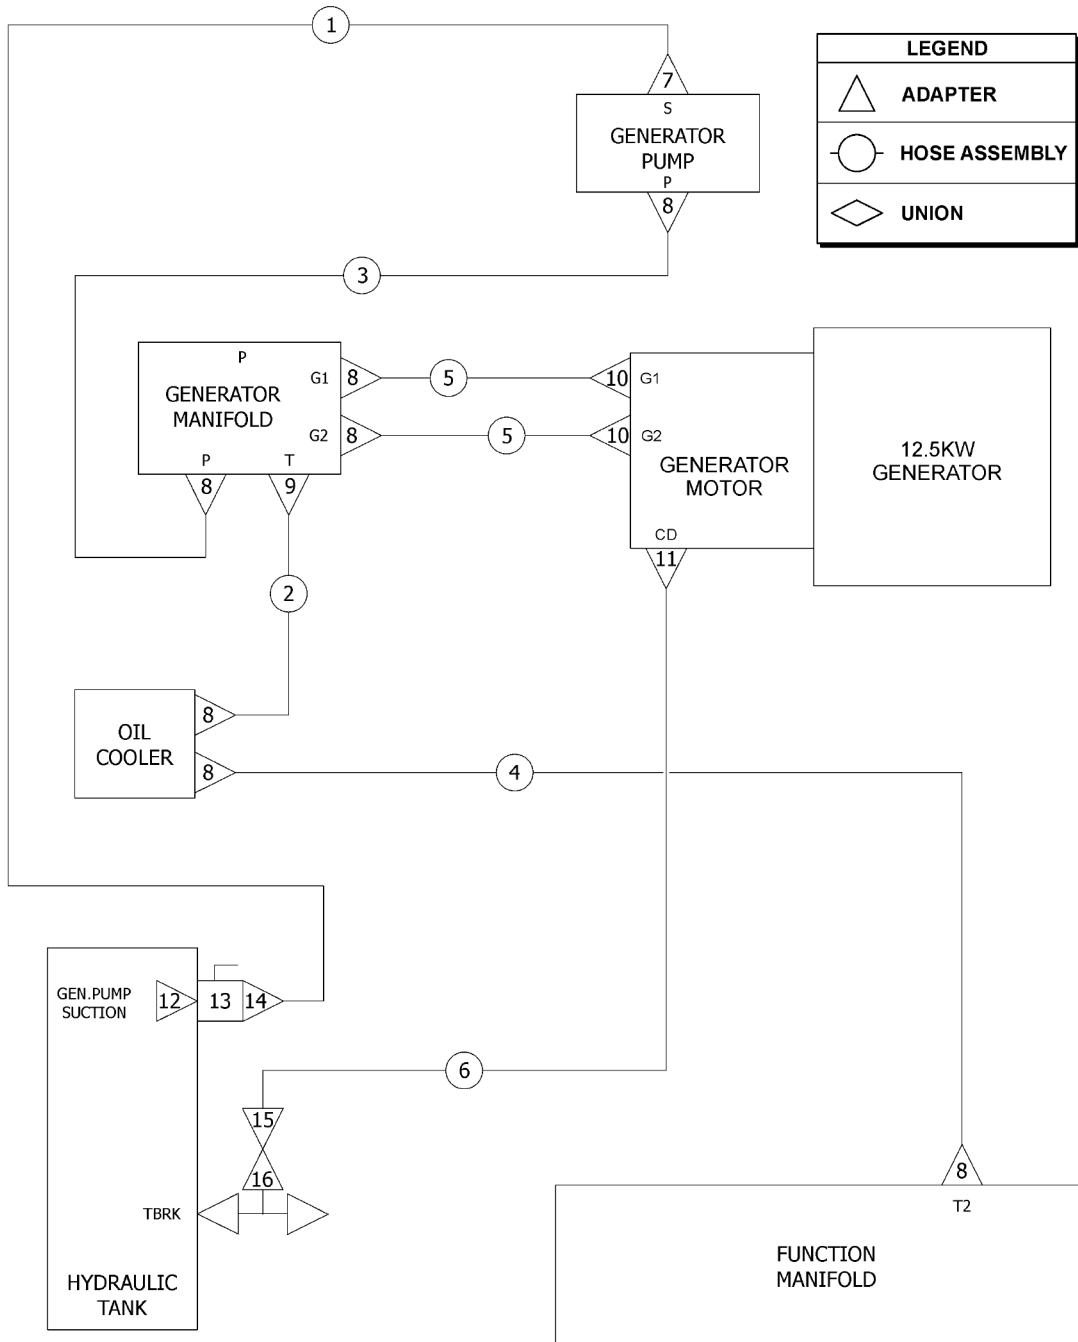

810.1 3K Hydraulic Generator Option - Hoses and Fittings

810.1 3K Hydraulic Generator Option - Hoses and Fittings

Item	Part No.	Description	Qty.
1	1282937-6237GT	ASSY, HOSE, HYD, -20, 200, STR, 45	1
2	1281706-6929GT	ASSY, HOSE, HYD, -12, 1750, STR, 90LNG	1
3	94374-6830GT	ASSY, HOSE, HYD, -12, 4000, STR, 90	1
4	49150-6630GT	ASSY, HOSE, HYD, -12, 1750, STR, 90	1
5	49151-2548GT	HOSE ASSY,3/4,STR FEM,STR FEM	2
6	49125-2570GT	ASSY, HOSE, HYD, -6, 3000, STR, 90	1
7	88936GT	CONN,520120-20-16	1
8	48960GT	FITTING,CONN,520120-12***	7
9	48959GT	FITTING,ELBOW,90D,520220-12	1
10	48974GT	ELBOW,90D,520220-12-10	2
11	48915GT	ELBOW,90D,520220-6	1
12	61263GT	UNION,STR.THREAD 20	1
13	101494GT	VALVE,BALL,FSAE-20,FSAE-20	1
14	75654GT	CONN,520120-20	1
15	48922GT	CONN,520102-6-6	1
16	48875GT	TEE,RUN,SWIVEL,520432-6	1